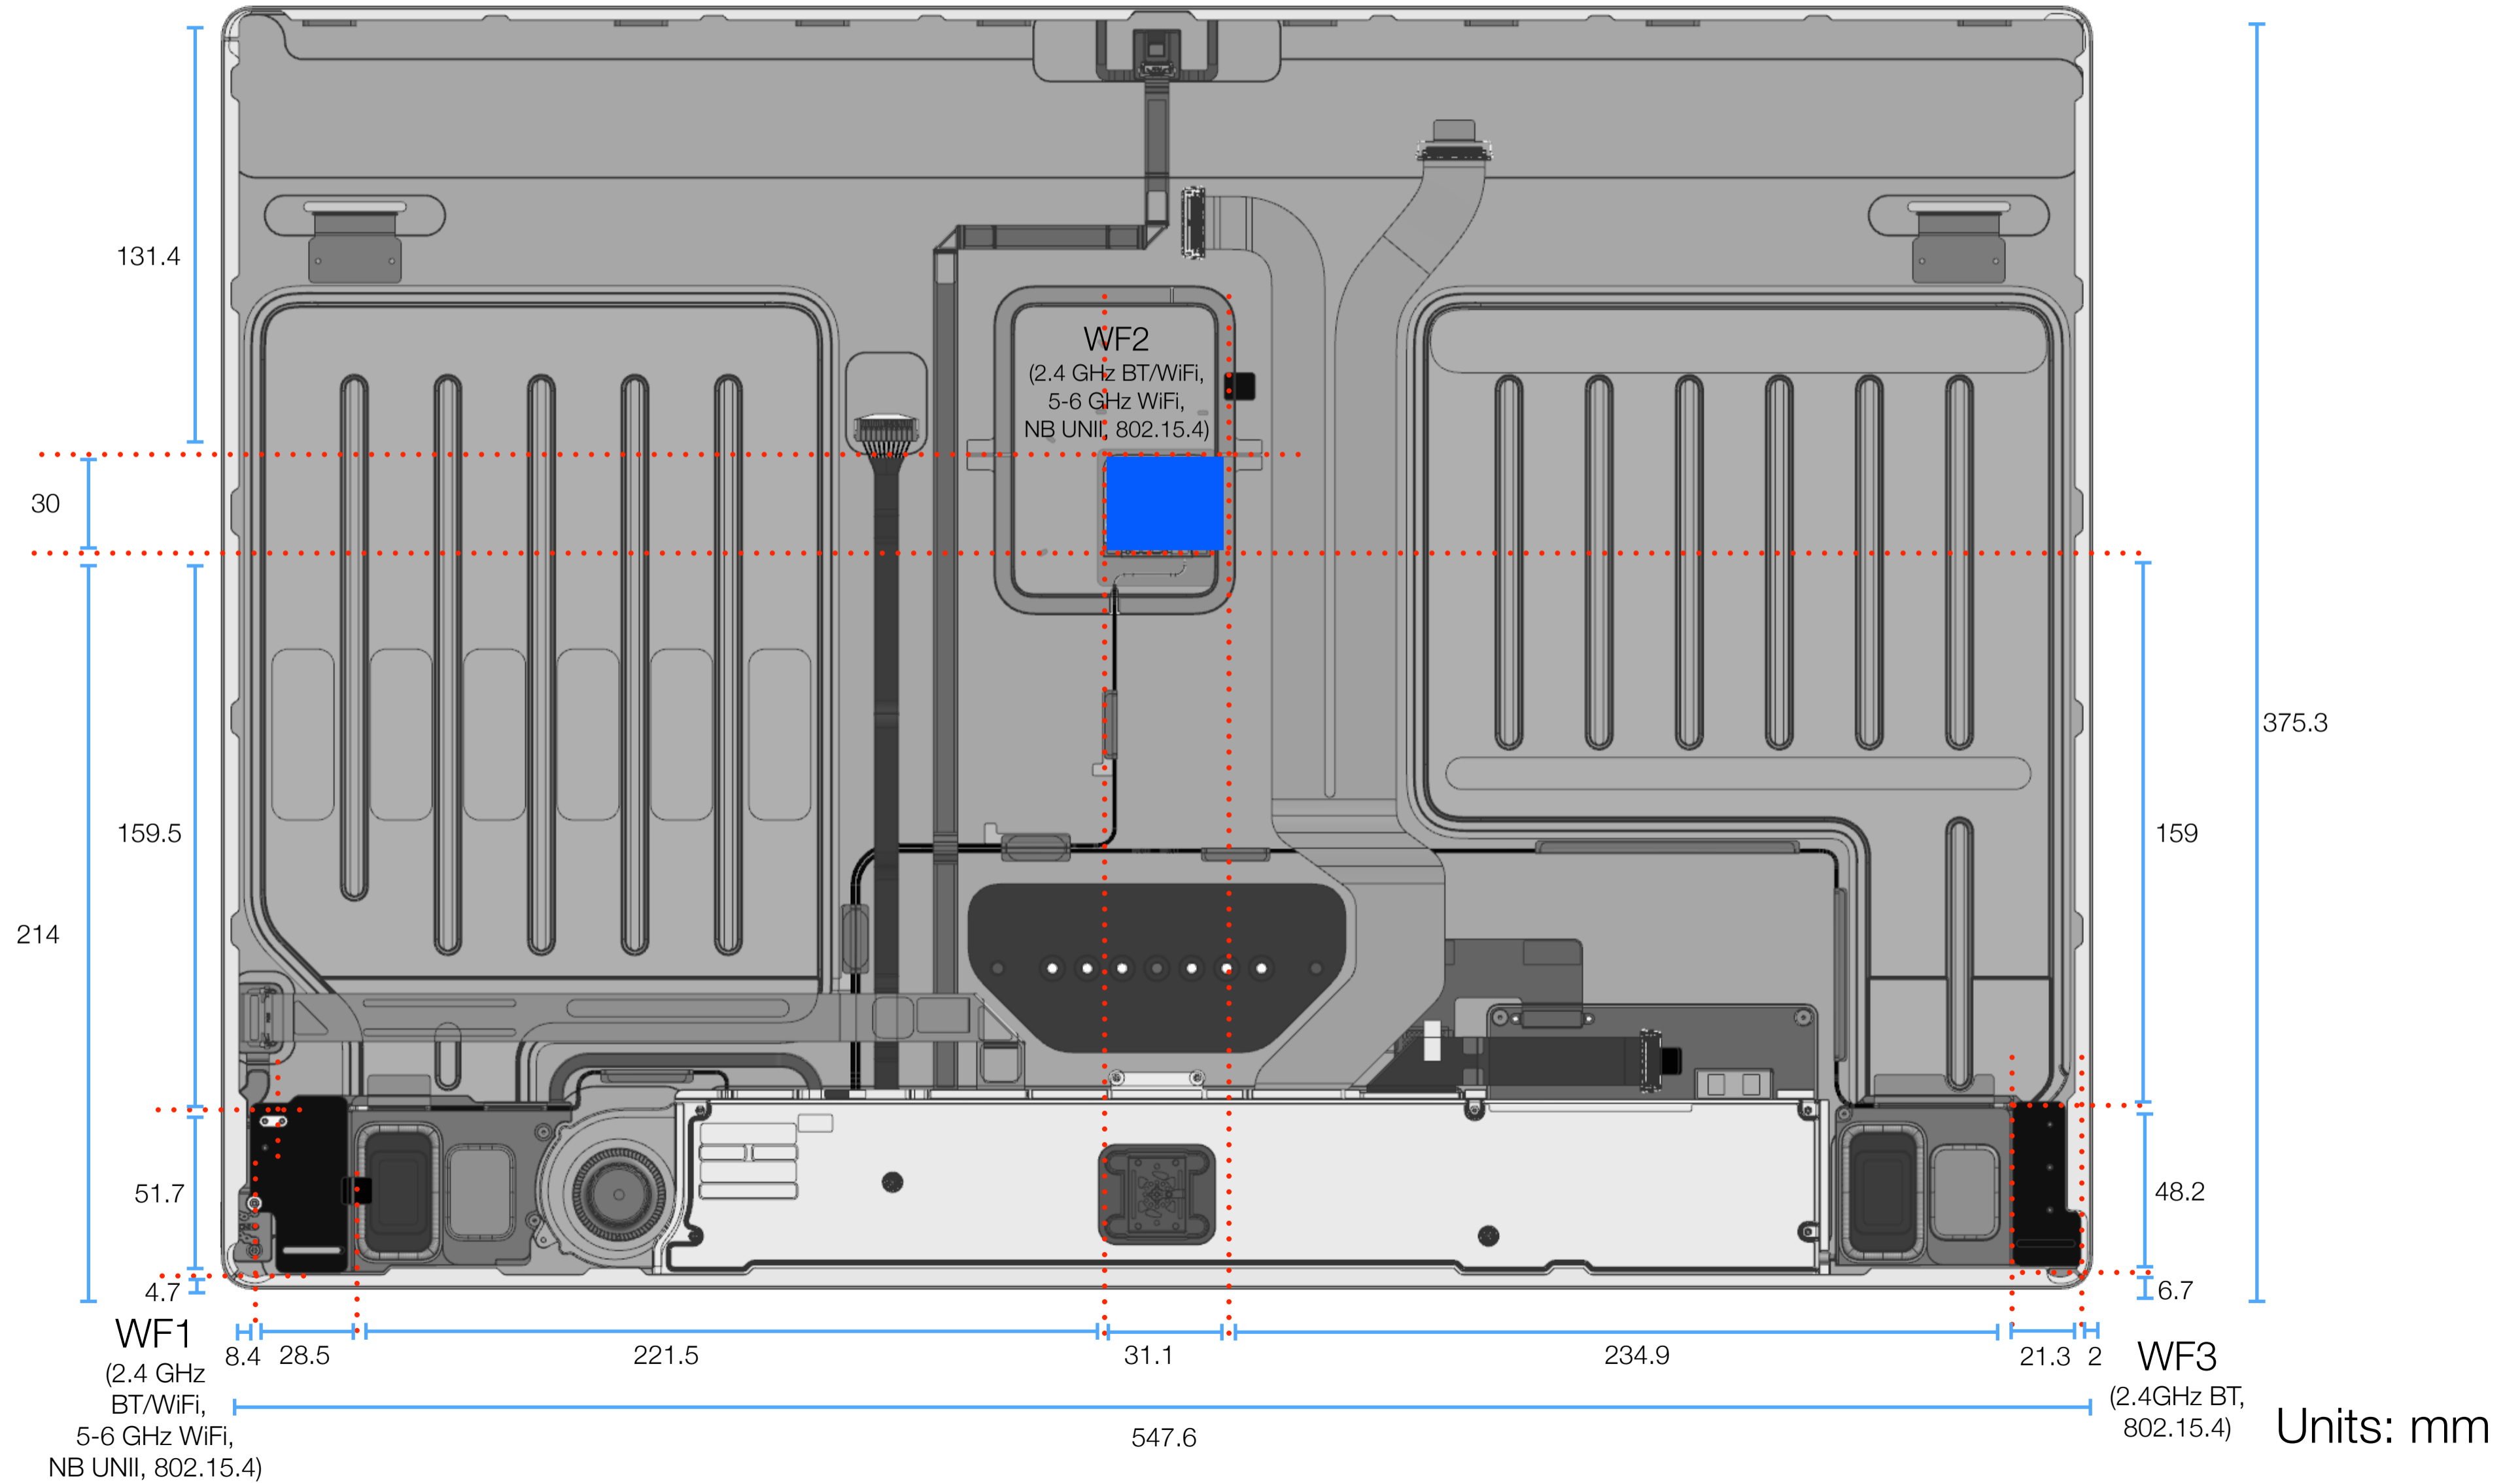

# A3247 Antenna Locations

# BOTTOM VIEW - W/O STAND

Units: mm