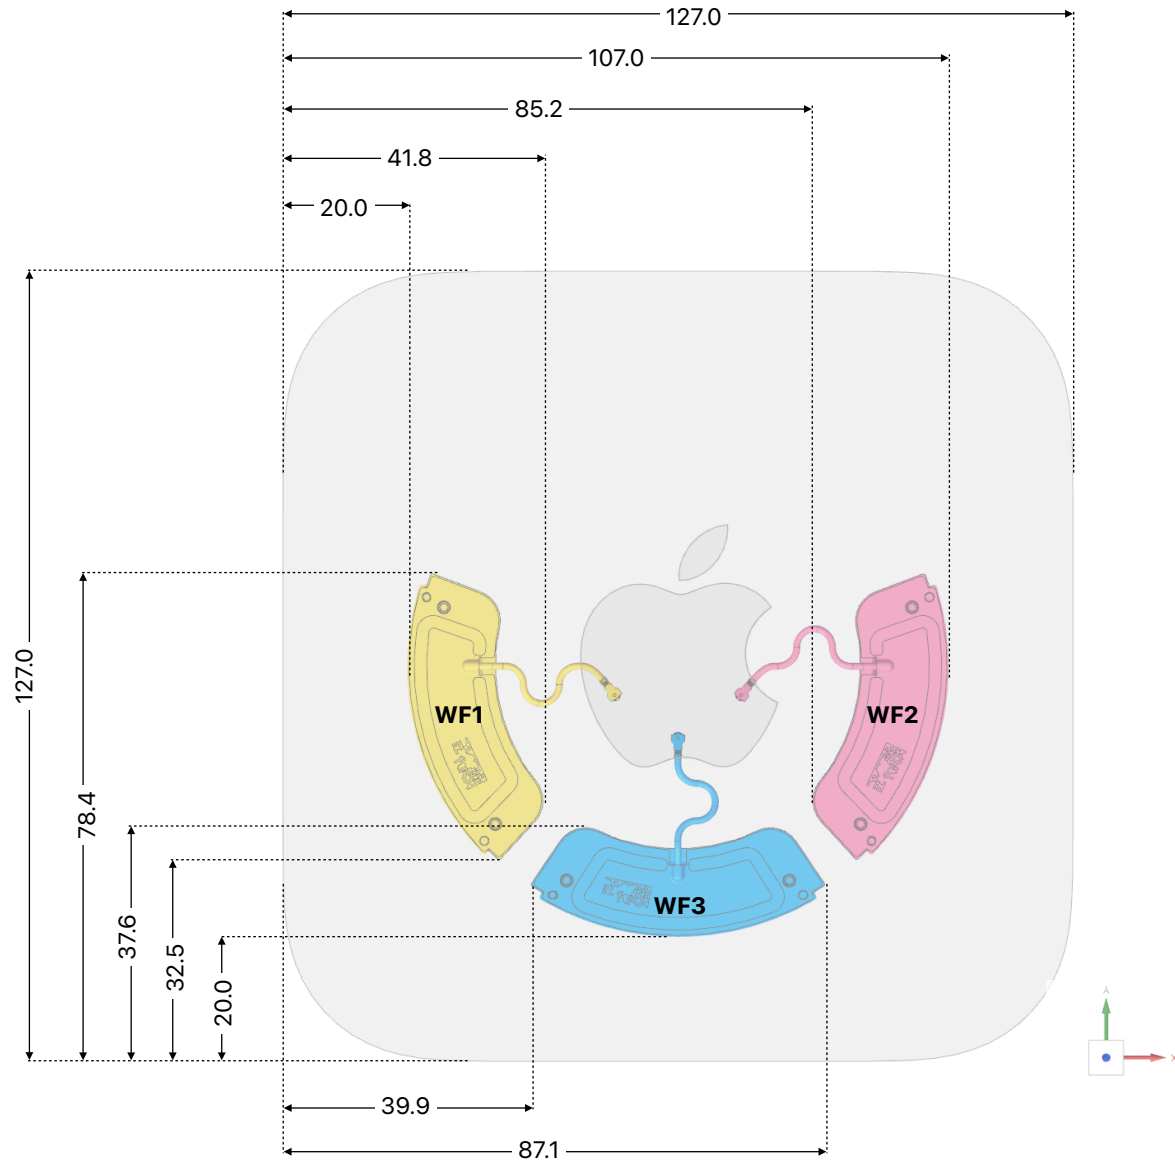

A3239 Antenna Location

Top View
All dimensions in mm

WF1: 2.4 GHz BT/WiFi, 5-6 GHz WiFi, NB UNII, 802.15.4
 WF2: 2.4 GHz BT/WiFi, 5-6 GHz WiFi, NB UNII, 802.15.4
 WF3: 2.4 GHz BT, 802.15.4

Front View
All dimensions in mm