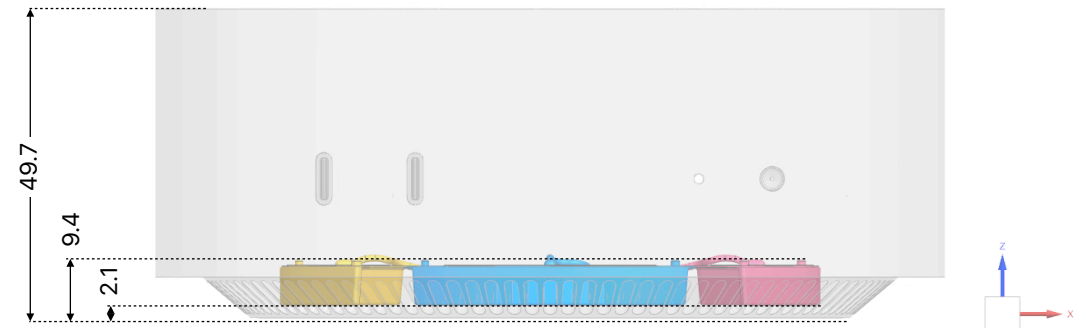

A3239 Antenna Location

Top View
All dimensions in mm

WF1: 2.4 GHz BT/WiFi, 5-6 GHz WiFi, NB UNII, 802.15.4
 WF2: 2.4 GHz BT/WiFi, 5-6 GHz WiFi, NB UNII, 802.15.4
 WF3: 2.4 GHz BT, 802.15.4

Front View
All dimensions in mm