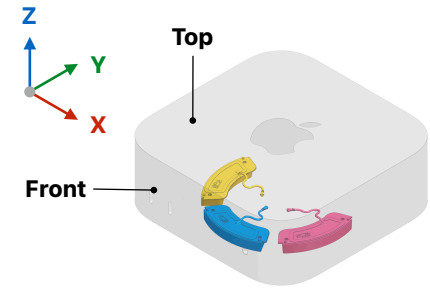

A3239 Antenna Location

Top View
All dimensions in mm

WF1: 2.4 GHz BT/WiFi, 5-6 GHz WiFi, NB UNII, 802.15.4
 WF2: 2.4 GHz BT/WiFi, 5-6 GHz WiFi, NB UNII, 802.15.4
 WF3: 2.4 GHz BT, 802.15.4

Front View
All dimensions in mm