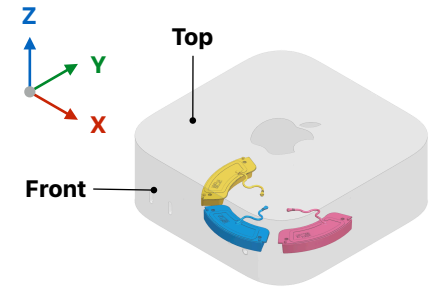

# A3238 Antenna Location

**Top View**  
All dimensions in mm

WF1: 2.4 GHz BT/WiFi, 5-6 GHz WiFi, NB UNII, 802.15.4  
 WF2: 2.4 GHz BT/WiFi, 5-6 GHz WiFi, NB UNII, 802.15.4  
 WF3: 2.4 GHz BT, 802.15.4

**Front View**  
All dimensions in mm