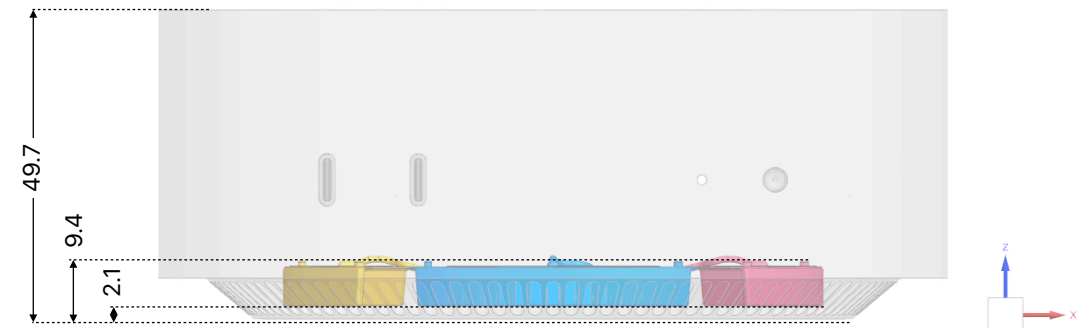

# A3238 Antenna Location

**Top View**  
All dimensions in mm

WF1: 2.4 GHz BT/WiFi, 5-6 GHz WiFi, NB UNII, 802.15.4  
 WF2: 2.4 GHz BT/WiFi, 5-6 GHz WiFi, NB UNII, 802.15.4  
 WF3: 2.4 GHz BT, 802.15.4

**Front View**  
All dimensions in mm