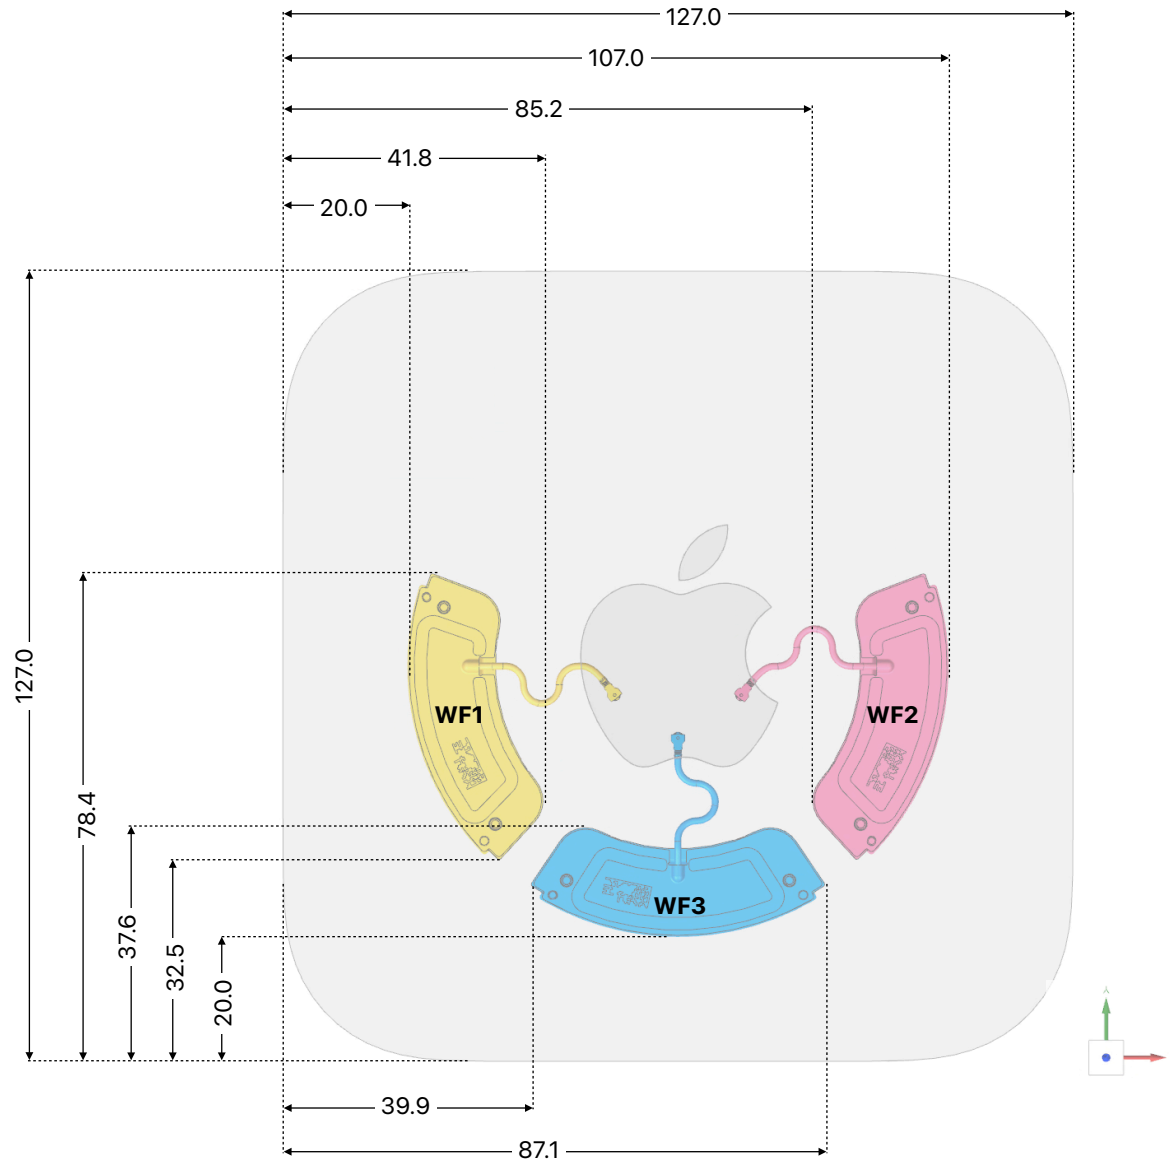

# A3238 Antenna Location

**Top View**  
All dimensions in mm

WF1: 2.4 GHz BT/WiFi, 5-6 GHz WiFi, NB UNII, 802.15.4  
 WF2: 2.4 GHz BT/WiFi, 5-6 GHz WiFi, NB UNII, 802.15.4  
 WF3: 2.4 GHz BT, 802.15.4

**Front View**  
All dimensions in mm