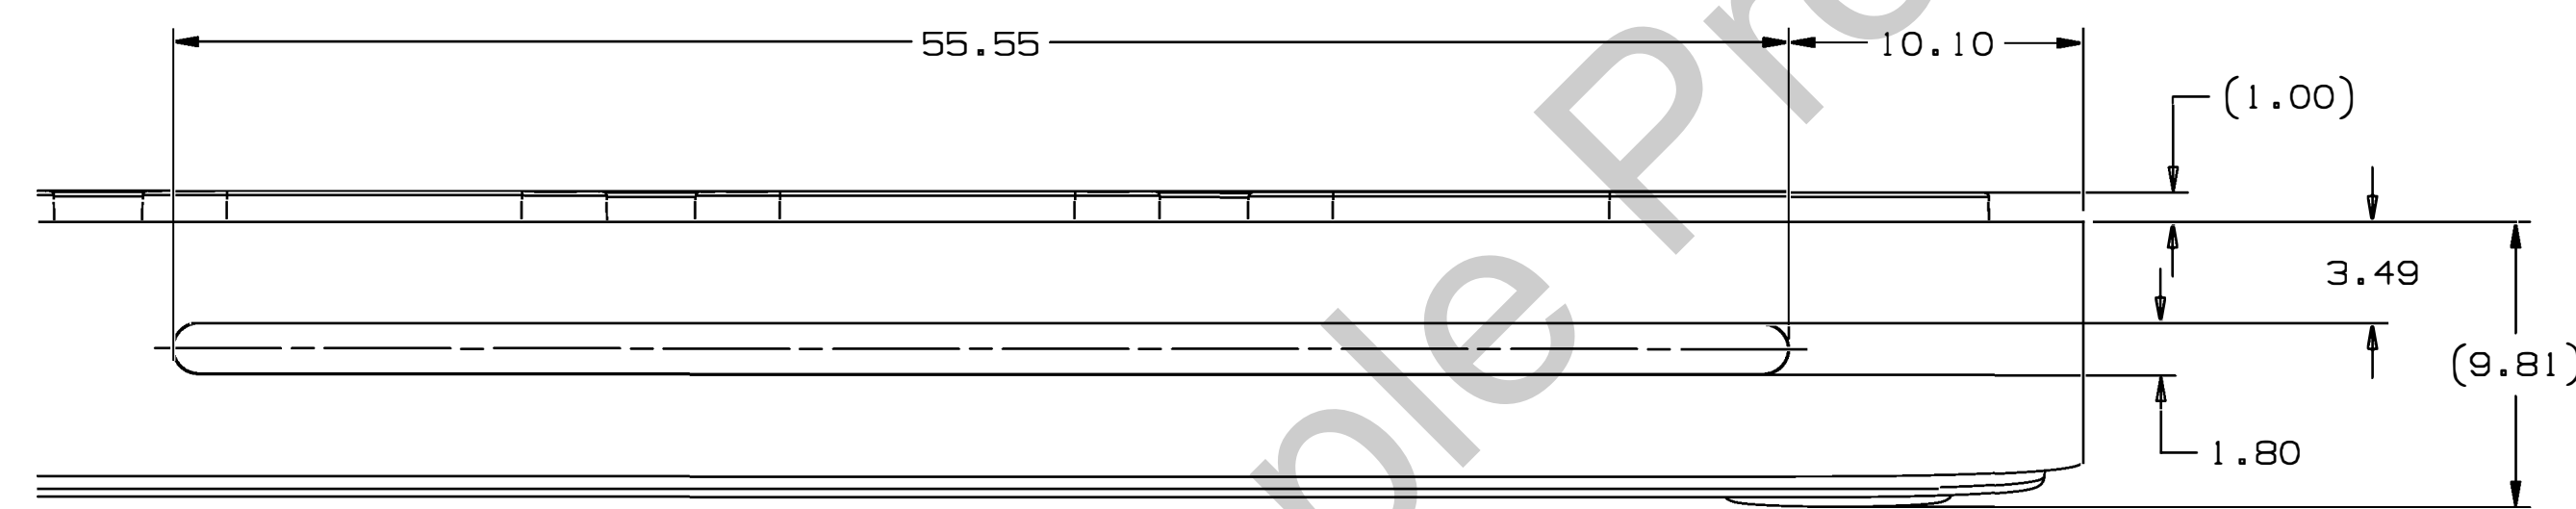

A3203 Antenna Location

ANTENNA DISTANCE TO NEAREST KEYCAP:
 SHORTEST LINEAR DISTANCE : 4.40MM
 SHORTEST EXTERNAL DISTANCE : (3.49+3.20) = 6.69MM

DETAIL C
 SCALE 10:1

DETAIL A
 SCALE 4:1

All measurements are in millimeter (mm).