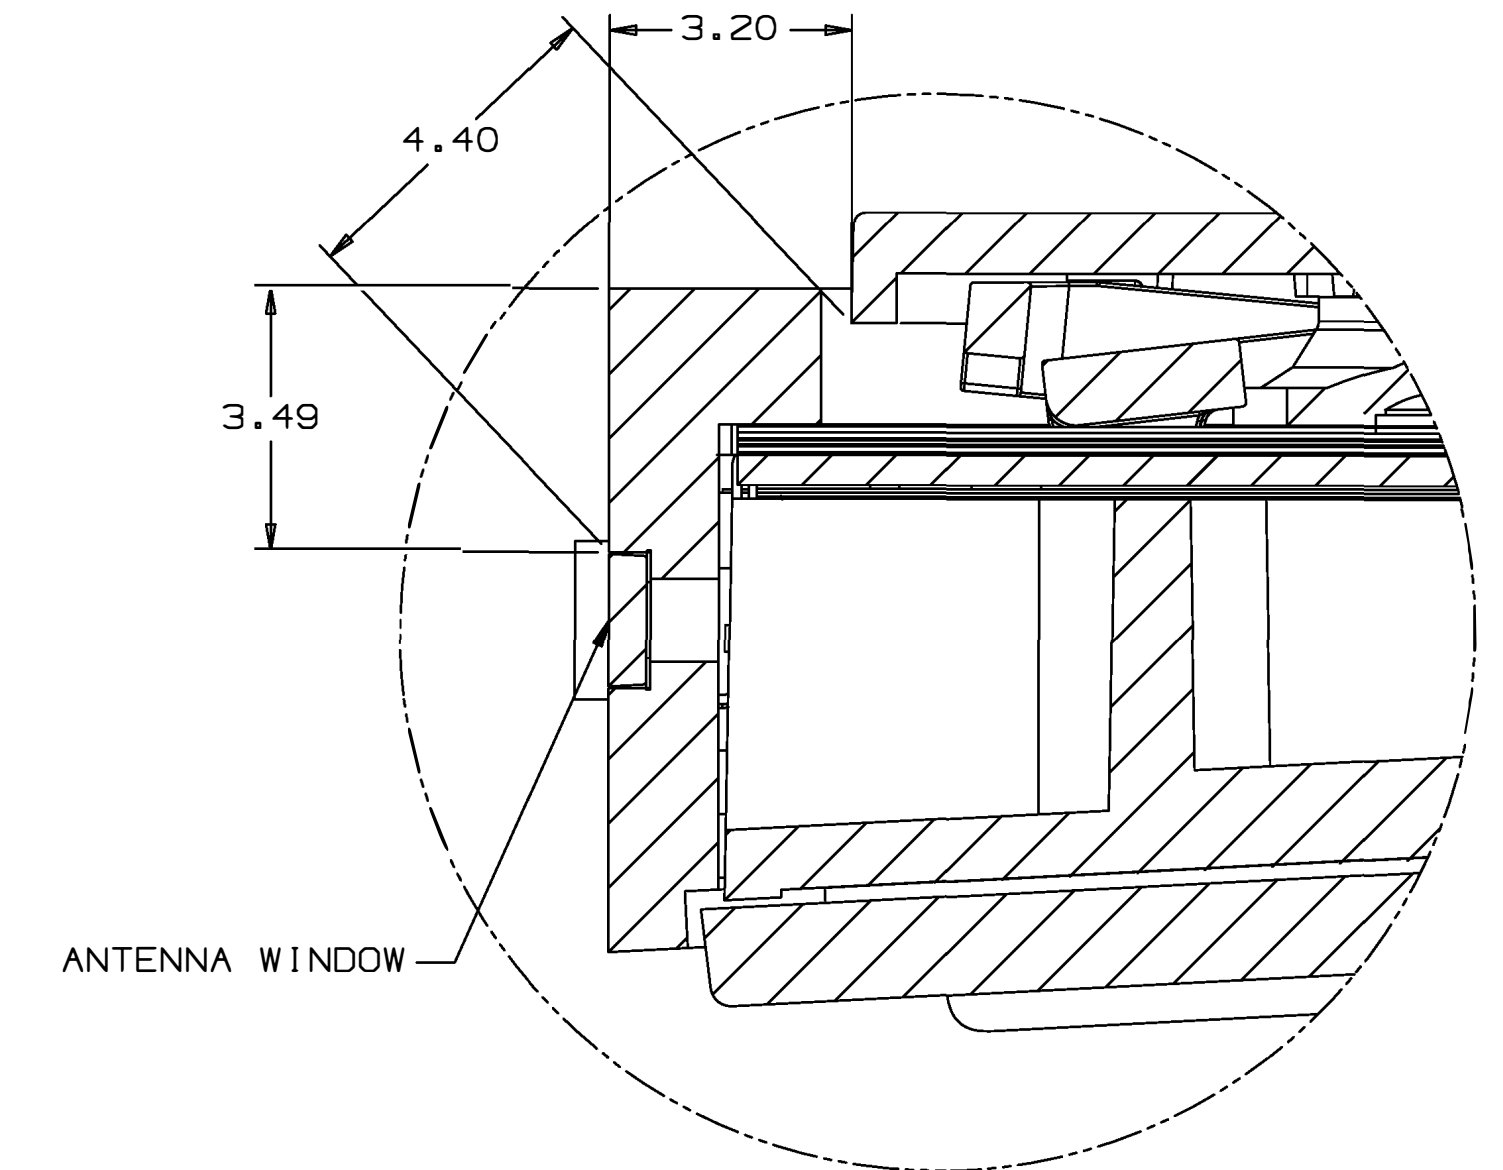

A3203 Antenna Location

ANTENNA DISTANCE TO NEAREST KEYCAP:
 SHORTEST LINEAR DISTANCE : 4.40MM
 SHORTEST EXTERNAL DISTANCE : (3.49+3.20) = 6.69MM

DETAIL C
 SCALE 10:1

DETAIL A
 SCALE 4:1

All measurements are in millimeter (mm).