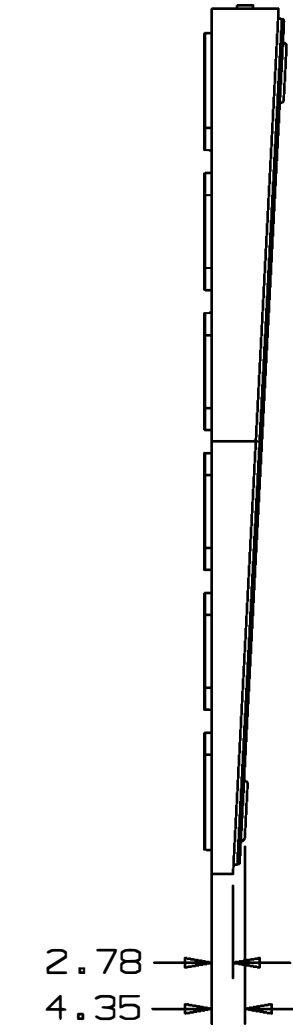

A3203 Antenna Location

ANTENNA DISTANCE TO NEAREST KEYCAP:
 SHORTEST LINEAR DISTANCE : 4.40MM
 SHORTEST EXTERNAL DISTANCE : (3.49+3.20) = 6.69MM

DETAIL C
 SCALE 10:1

DETAIL A
 SCALE 4:1

All measurements are in millimeter (mm).

4

3

2

1

D

D

C

C

B

B

A

A

Apple Proprietary and Confidential

All measurements are in millimeter (mm).

4

3