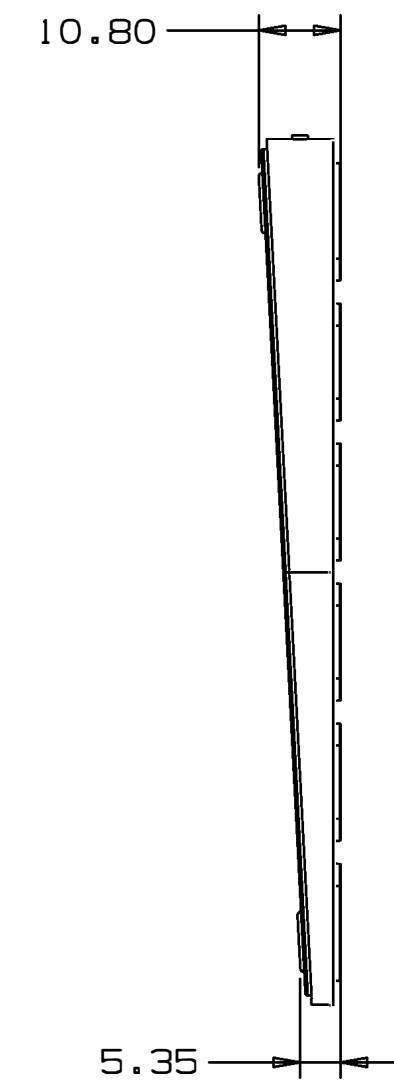

A3203 Antenna Location

ANTENNA DISTANCE TO NEAREST KEYCAP:
 SHORTEST LINEAR DISTANCE : 4.40MM
 SHORTEST EXTERNAL DISTANCE : (3.49+3.20) = 6.69MM

DETAIL C
 SCALE 10:1

DETAIL A
 SCALE 4:1

All measurements are in millimeter (mm).

4

3

2

1

D

D

C

C

B

B

A

A

Apple Proprietary and Confidential

All measurements are in millimeter (mm).

4

3