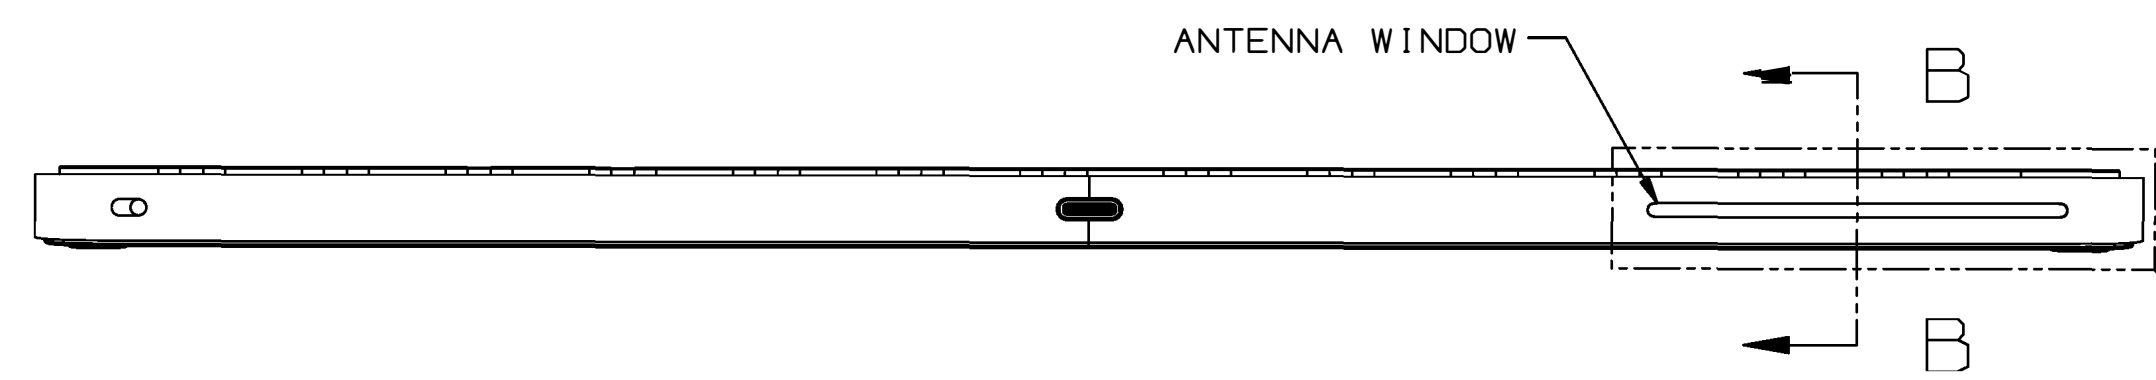

A3203 Antenna Location

ANTENNA DISTANCE TO NEAREST KEYCAP:
 SHORTEST LINEAR DISTANCE : 4.40MM
 SHORTEST EXTERNAL DISTANCE : (3.49+3.20) = 6.69MM

DETAIL C
 SCALE 10:1

DETAIL A
 SCALE 4:1

All measurements are in millimeter (mm).