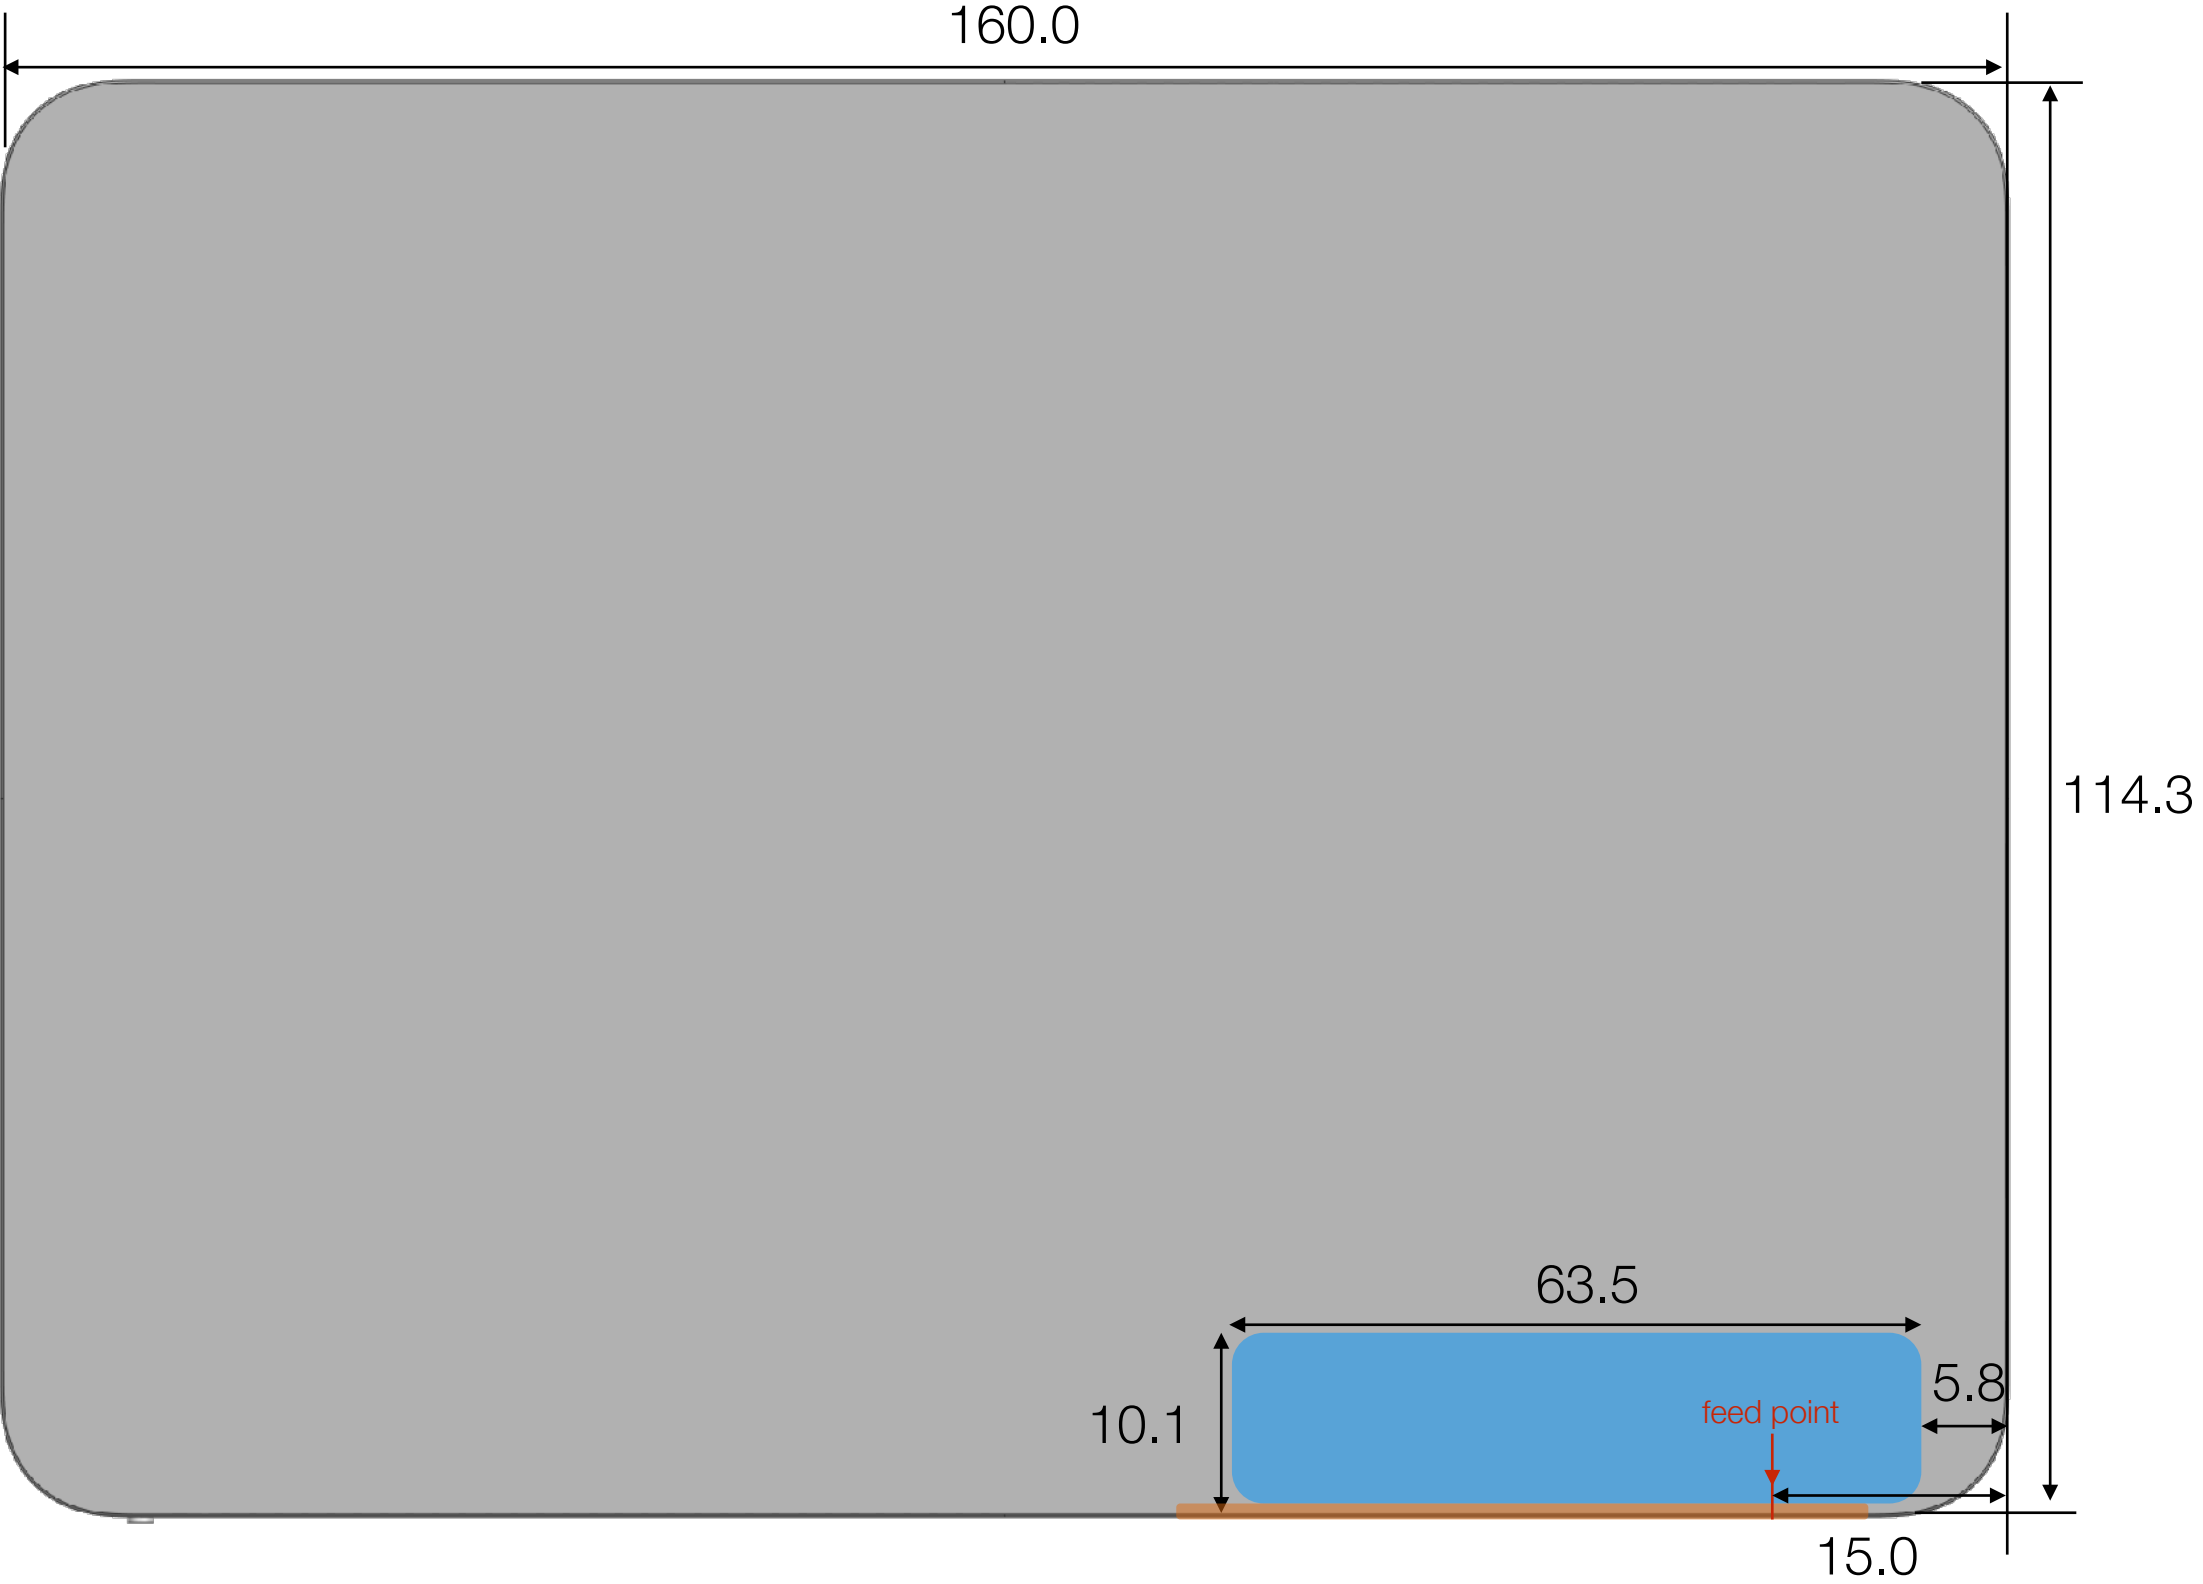

A3120: Antenna Location

external antenna window dimensions

Note: Dimensions are in mm