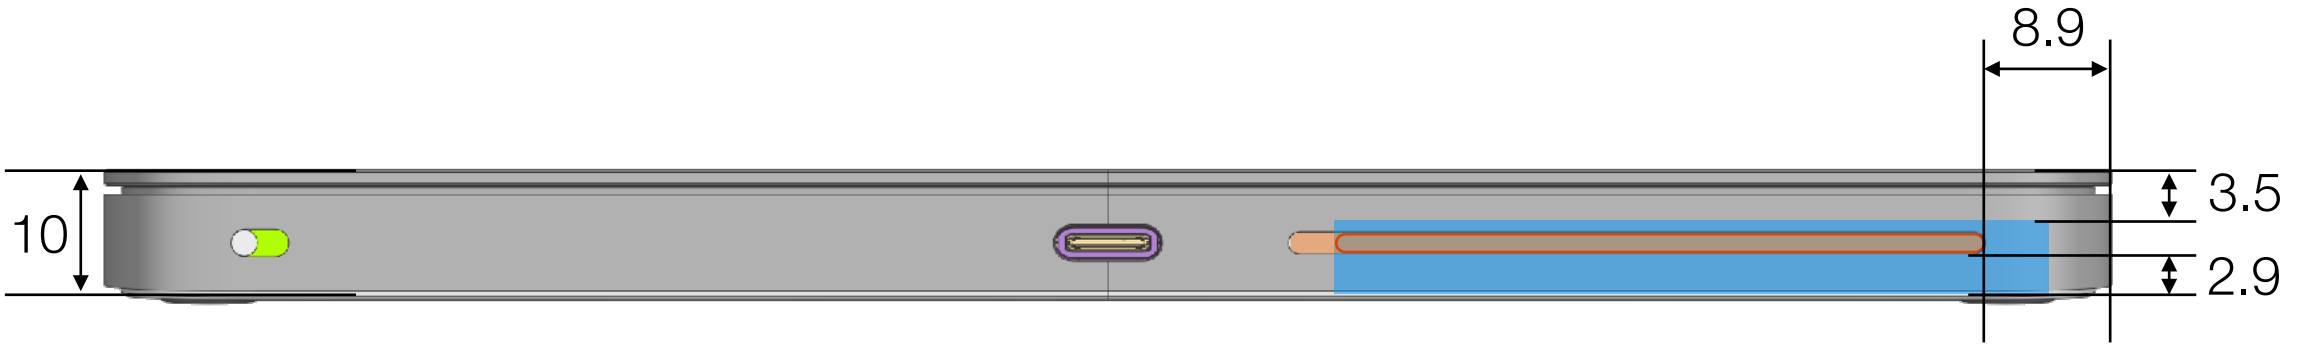

A3120: Antenna Location

external antenna window dimensions

Note: Dimensions are in mm