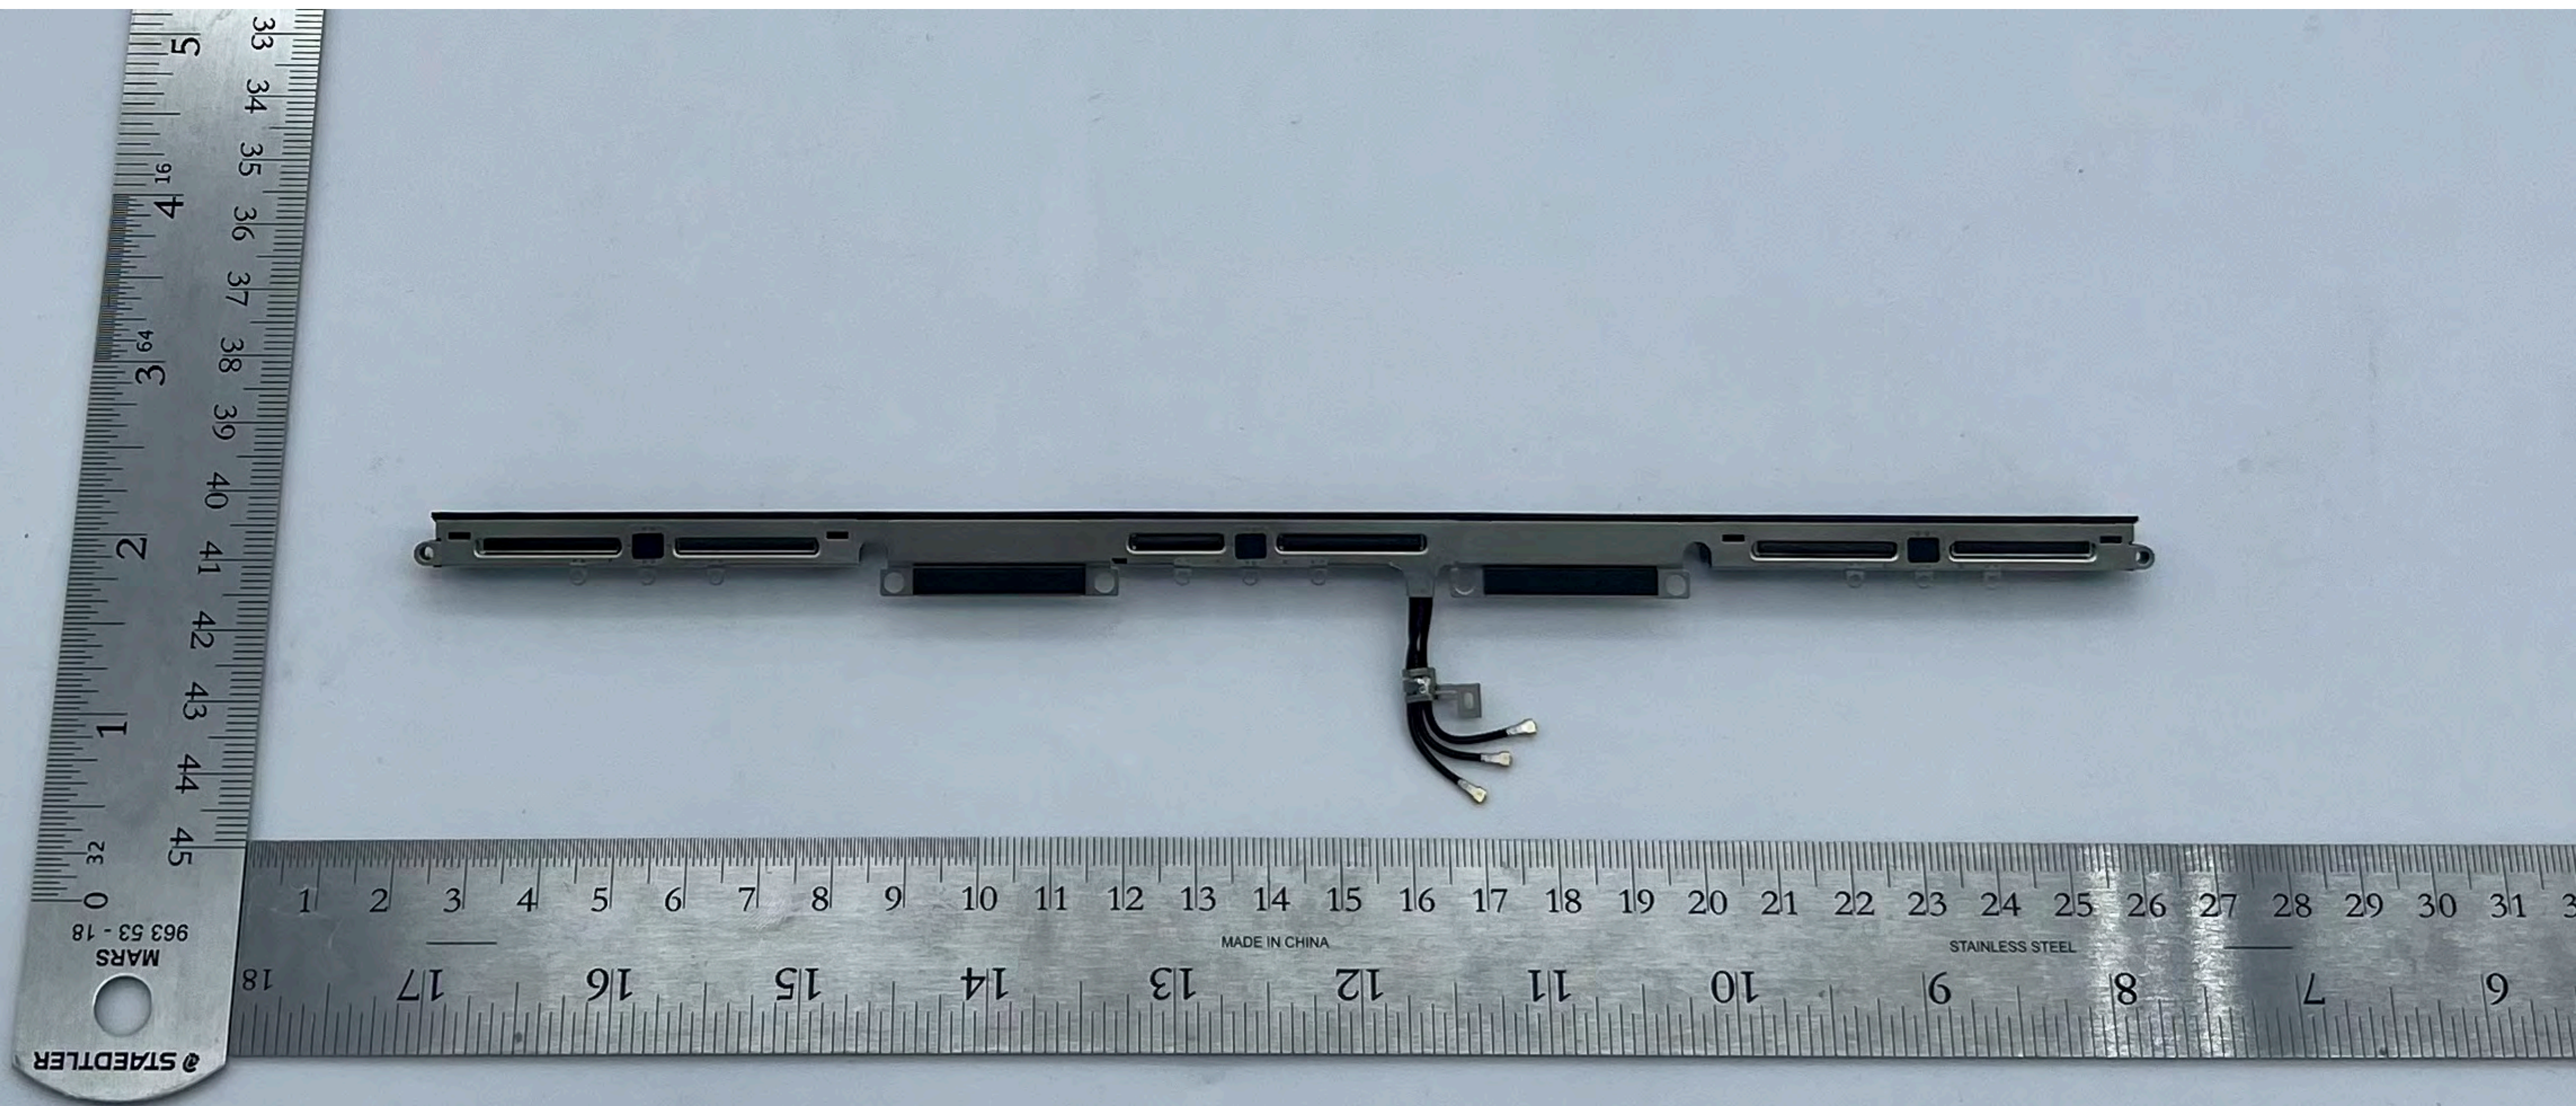

A2992
Internal View

A2992
WF1/BT, WF2/BT, WF3 (BT)
antenna structure and feed - Front

A2992
WF1/BT, WF2/BT, WF3 (BT)
antenna structure and feed - Back

A2992

Left and right speaker
structure - Front

A2992

Left and right speaker structure - Back

A2992
Headphone jack
assembly - Front

A2992
Headphone jack
assembly - Back

A2992
USB-C Port - Front

STAEDTLER

MARS

963 53 - 18

MADE IN CHINA

A2992
USB-C Port - Back

STAEDTLER

MARS

963 53 - 18

MADE IN CHINA

A2992
MagSafe Port - Front

A2992
MagSafe Port - Back

A2992
MLB
without
shields -
Front

WiFi/BT Module