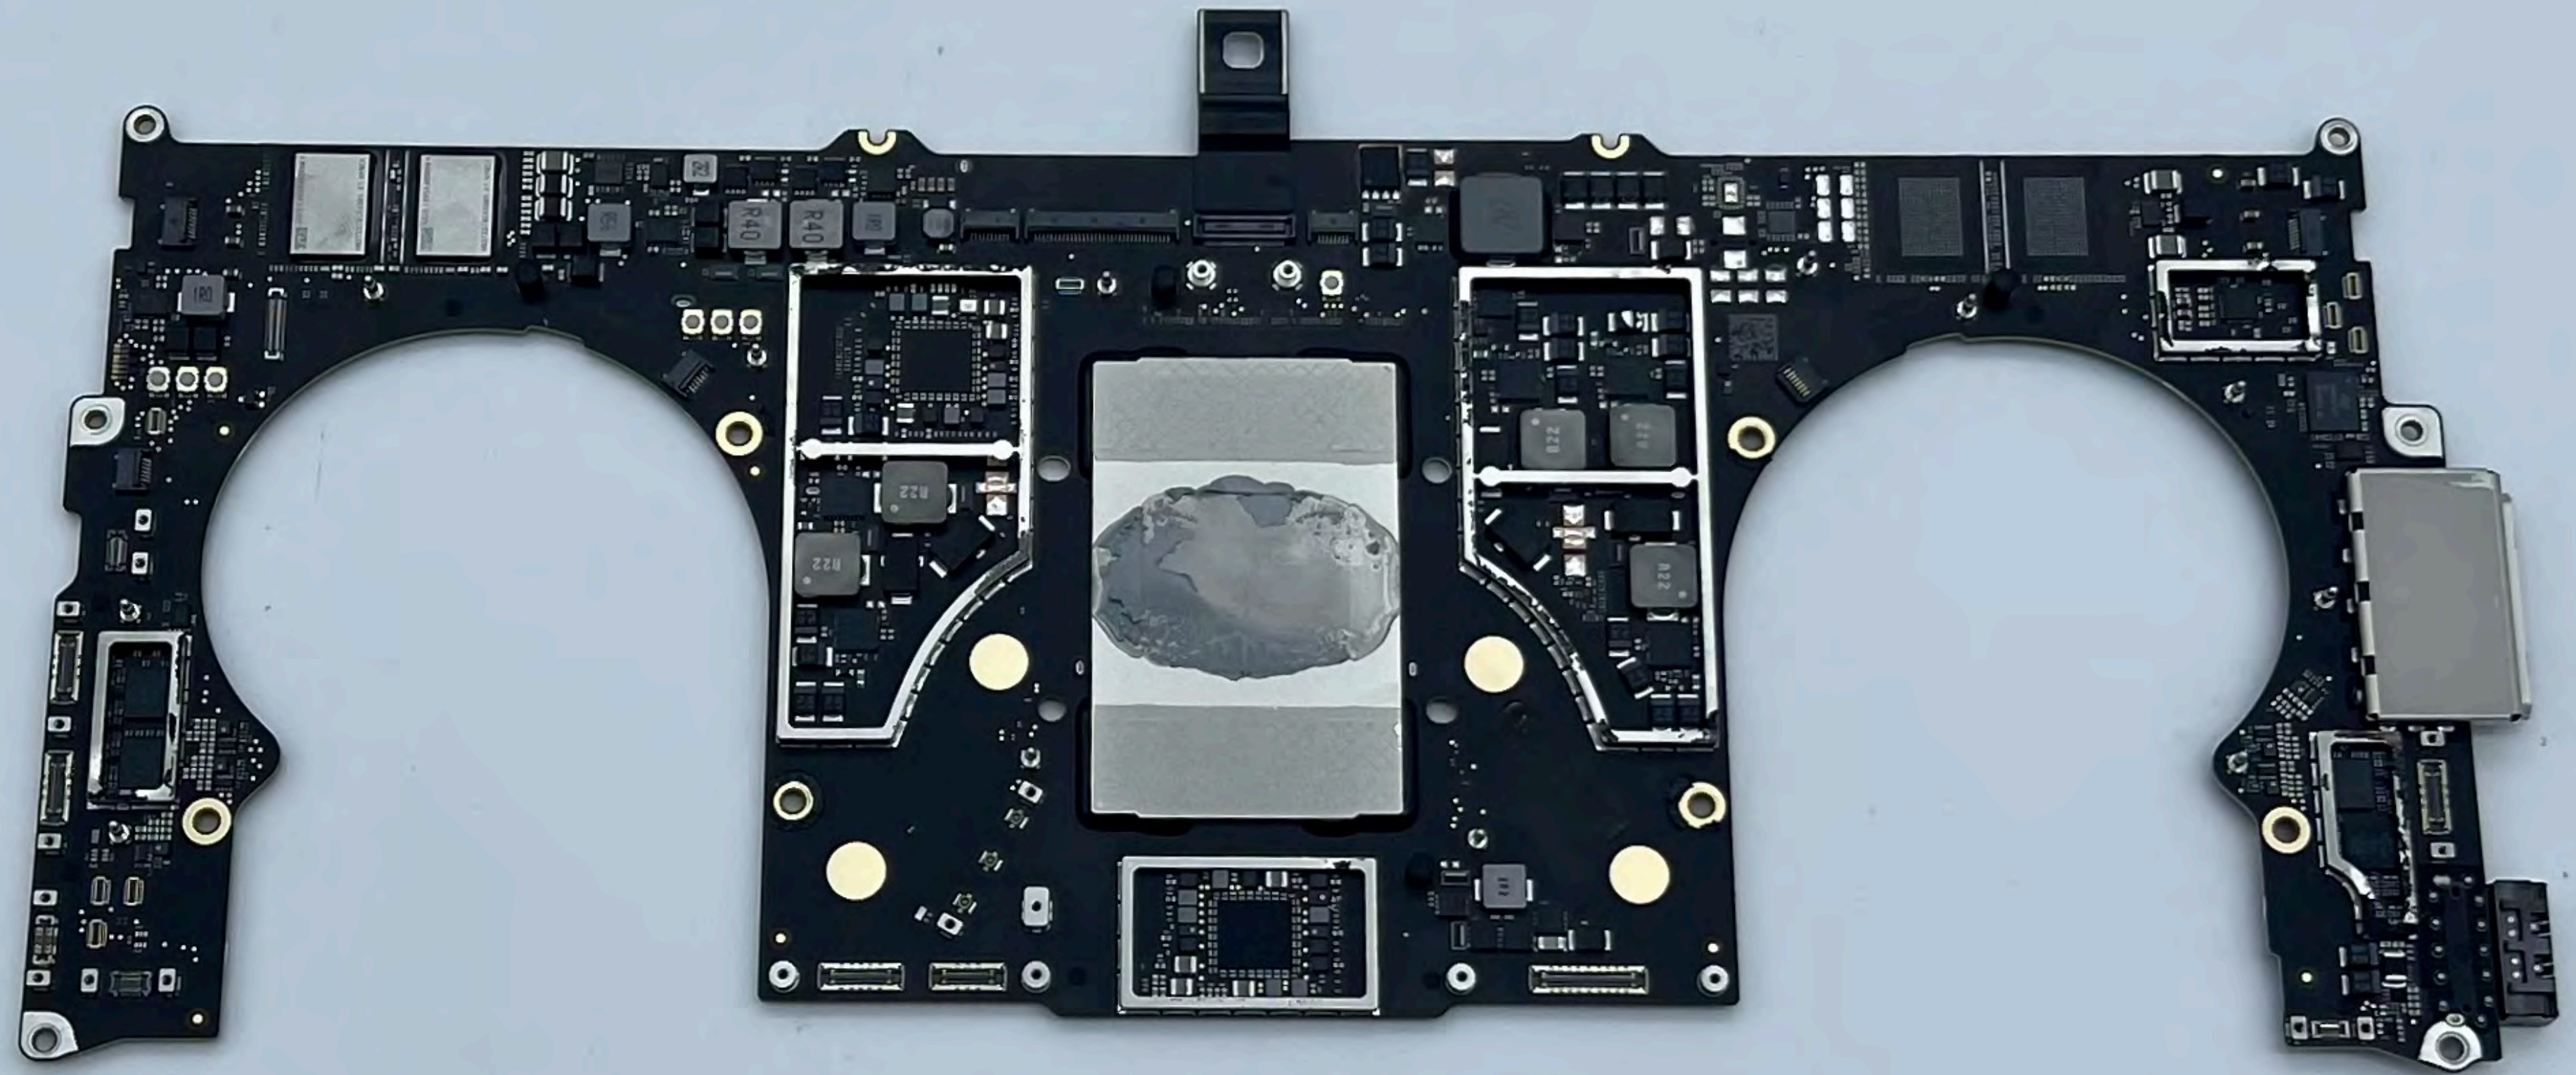

A2992
Internal View

A2992
WF1/BT, WF2/BT, WF3 (BT)
antenna structure and feed - Front

A2992
WF1/BT, WF2/BT, WF3 (BT)
antenna structure and feed - Back

A2992

Left and right speaker
structure - Front

A2992

Left and right speaker structure - Back

A2992
Headphone jack
assembly - Front

A2992
Headphone jack
assembly - Back

A2992
USB-C Port - Front

STAEDTLER

MARS

963 53 - 18

MADE IN CHINA

A2992
USB-C Port - Back

STAEDTLER

MARS

963 53 - 18

MADE IN CHINA

A2992
MagSafe Port - Front

A2992
MagSafe Port - Back

A2992
MLB
without
shields -
Front

WiFi/BT Module

A2992
MLB without
shields - Back

A2992
Multi-touch Trackpad - Front

A2992
Multi-touch Trackpad - Back