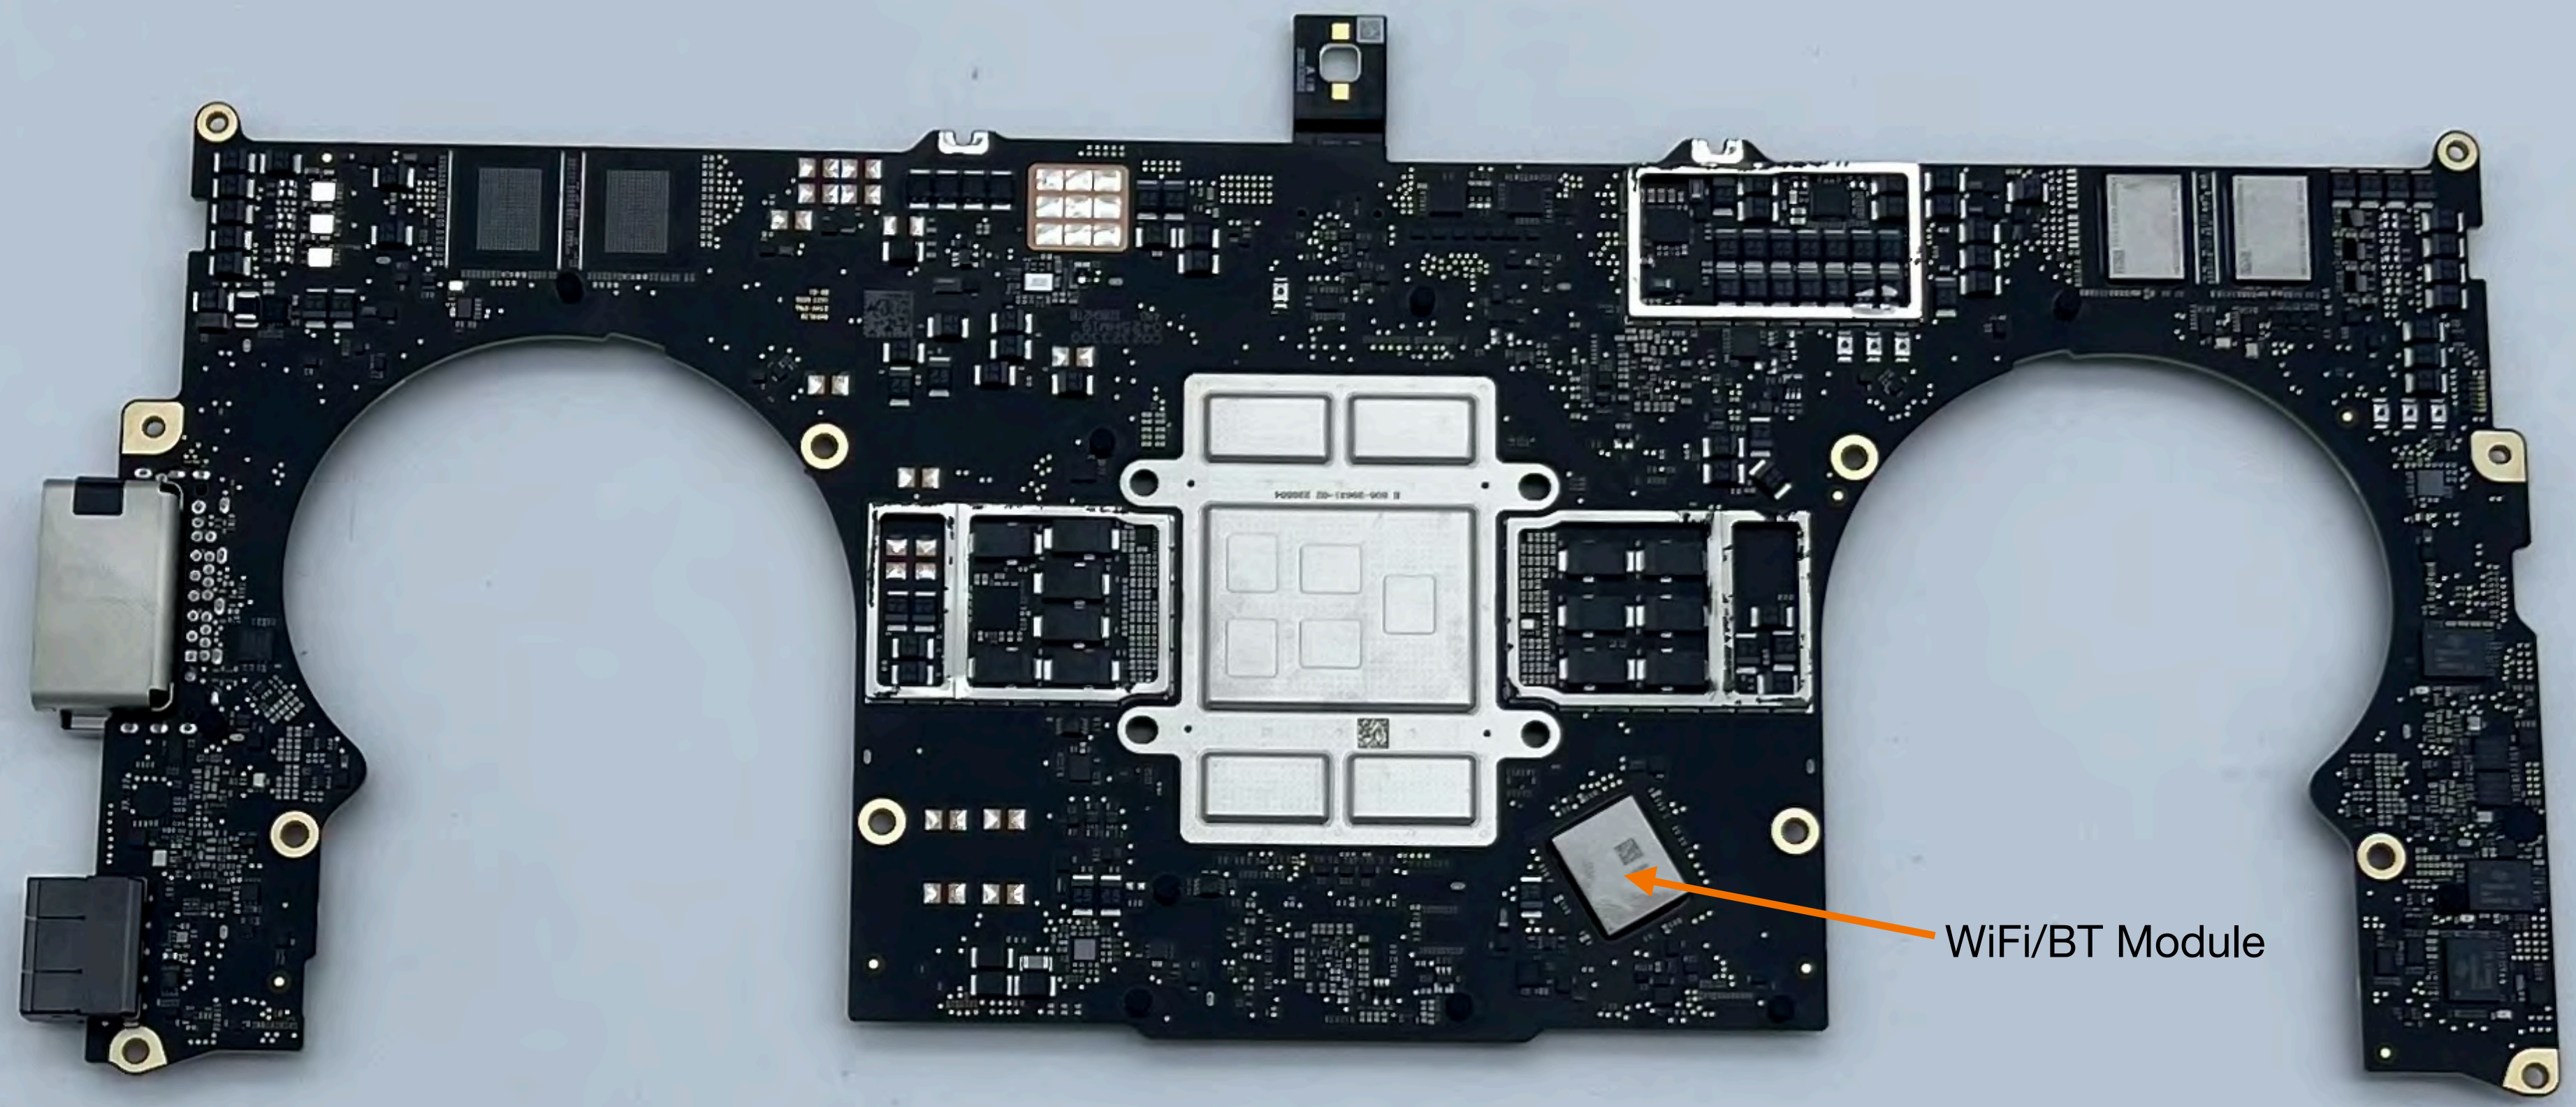

A2992
Internal View

A2992
WF1/BT, WF2/BT, WF3 (BT)
antenna structure and feed - Front

A2992
WF1/BT, WF2/BT, WF3 (BT)
antenna structure and feed - Back

A2992

Left and right speaker
structure - Front

A2992

Left and right speaker structure - Back

A2992
Headphone jack
assembly - Front

A2992
Headphone jack
assembly - Back

A2992
USB-C Port - Front

STAEDTLER

MARS

963 53 - 18

MADE IN CHINA

A2992
USB-C Port - Back

STAEDTLER

MARS

963 53 - 18

MADE IN CHINA

A2992
MagSafe Port - Front

A2992
MagSafe Port - Back

A2992
MLB
without
shields -
Front

WiFi/BT Module

A2992
MLB without
shields - Back

A2992
Multi-touch Trackpad - Front

A2992
Multi-touch Trackpad - Back