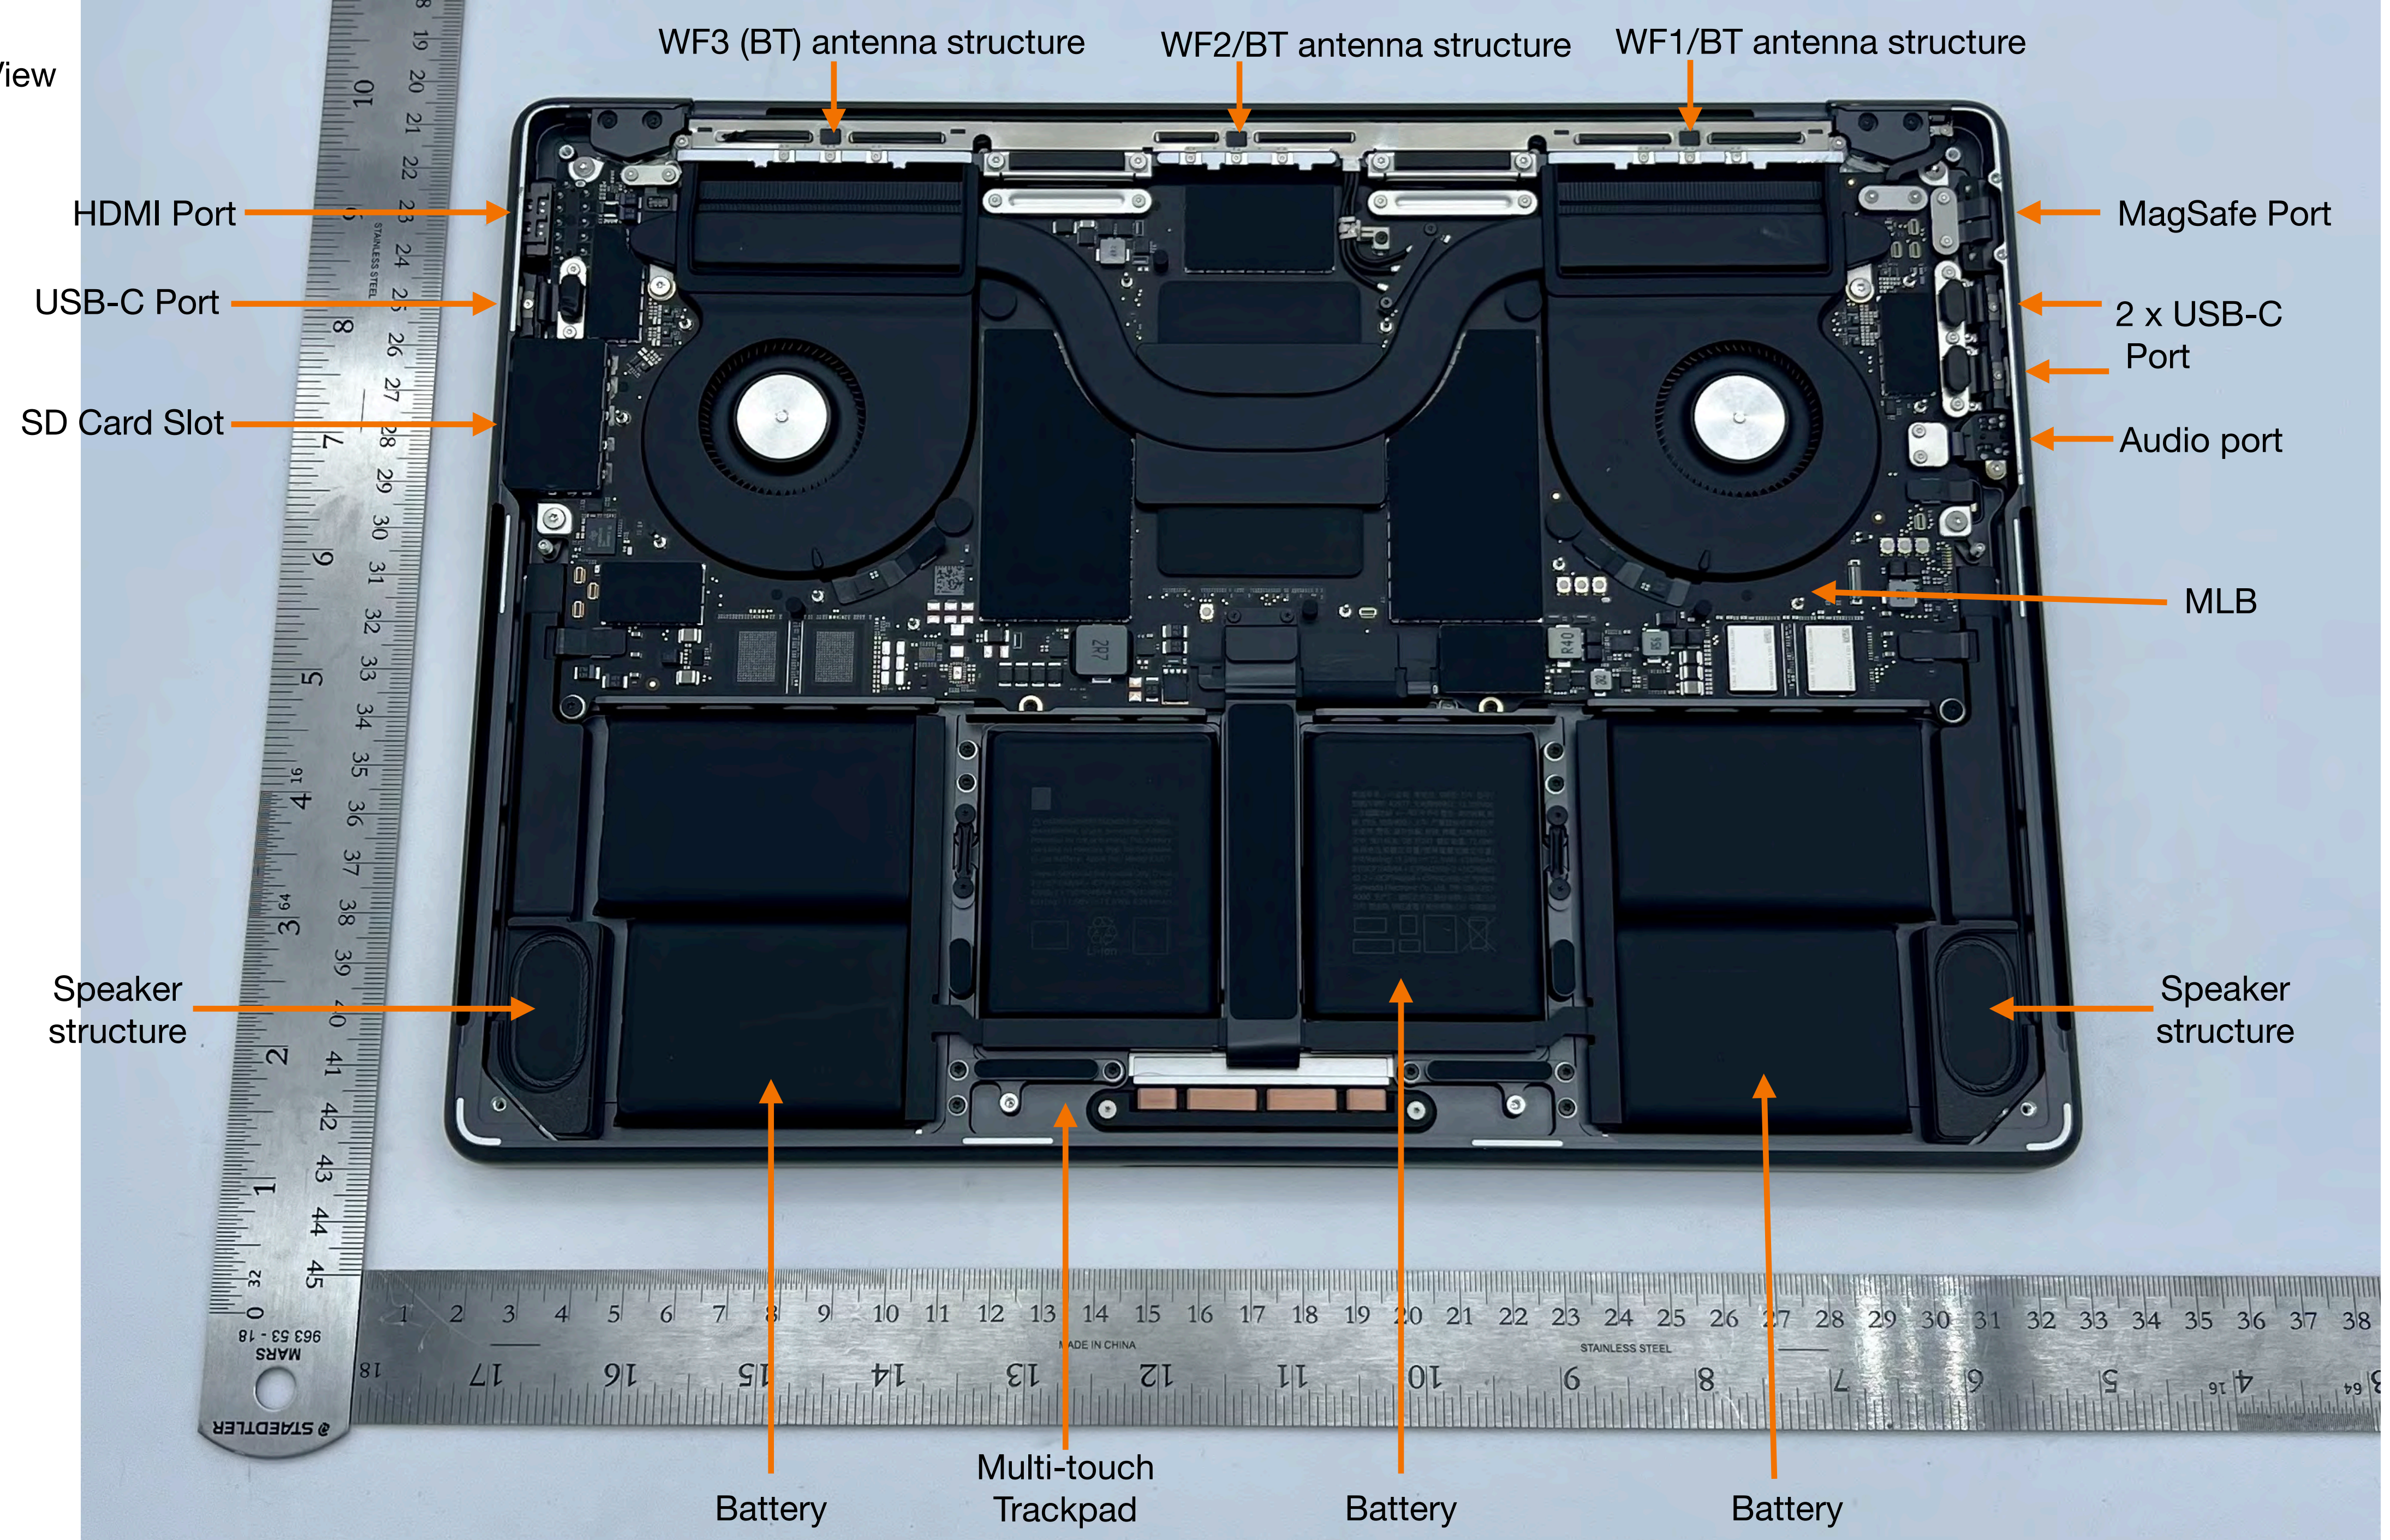

A2992
Internal View

A2992
WF1/BT, WF2/BT, WF3 (BT)
antenna structure and feed - Front

A2992
WF1/BT, WF2/BT, WF3 (BT)
antenna structure and feed - Back

A2992

Left and right speaker
structure - Front

A2992

Left and right speaker structure - Back

A2992
Headphone jack
assembly - Front

A2992
Headphone jack
assembly - Back

A2992
USB-C Port - Front

STAEDTLER

MARS

963 53 - 18

MADE IN CHINA

A2992
USB-C Port - Back

STAEDTLER

MARS

963 53 - 18

MADE IN CHINA

A2992
MagSafe Port - Front

A2992
MagSafe Port - Back

A2992
MLB
without
shields -
Front

WiFi/BT Module

A2992
MLB without
shields - Back

A2992
Multi-touch Trackpad - Front

A2992
Multi-touch Trackpad - Back