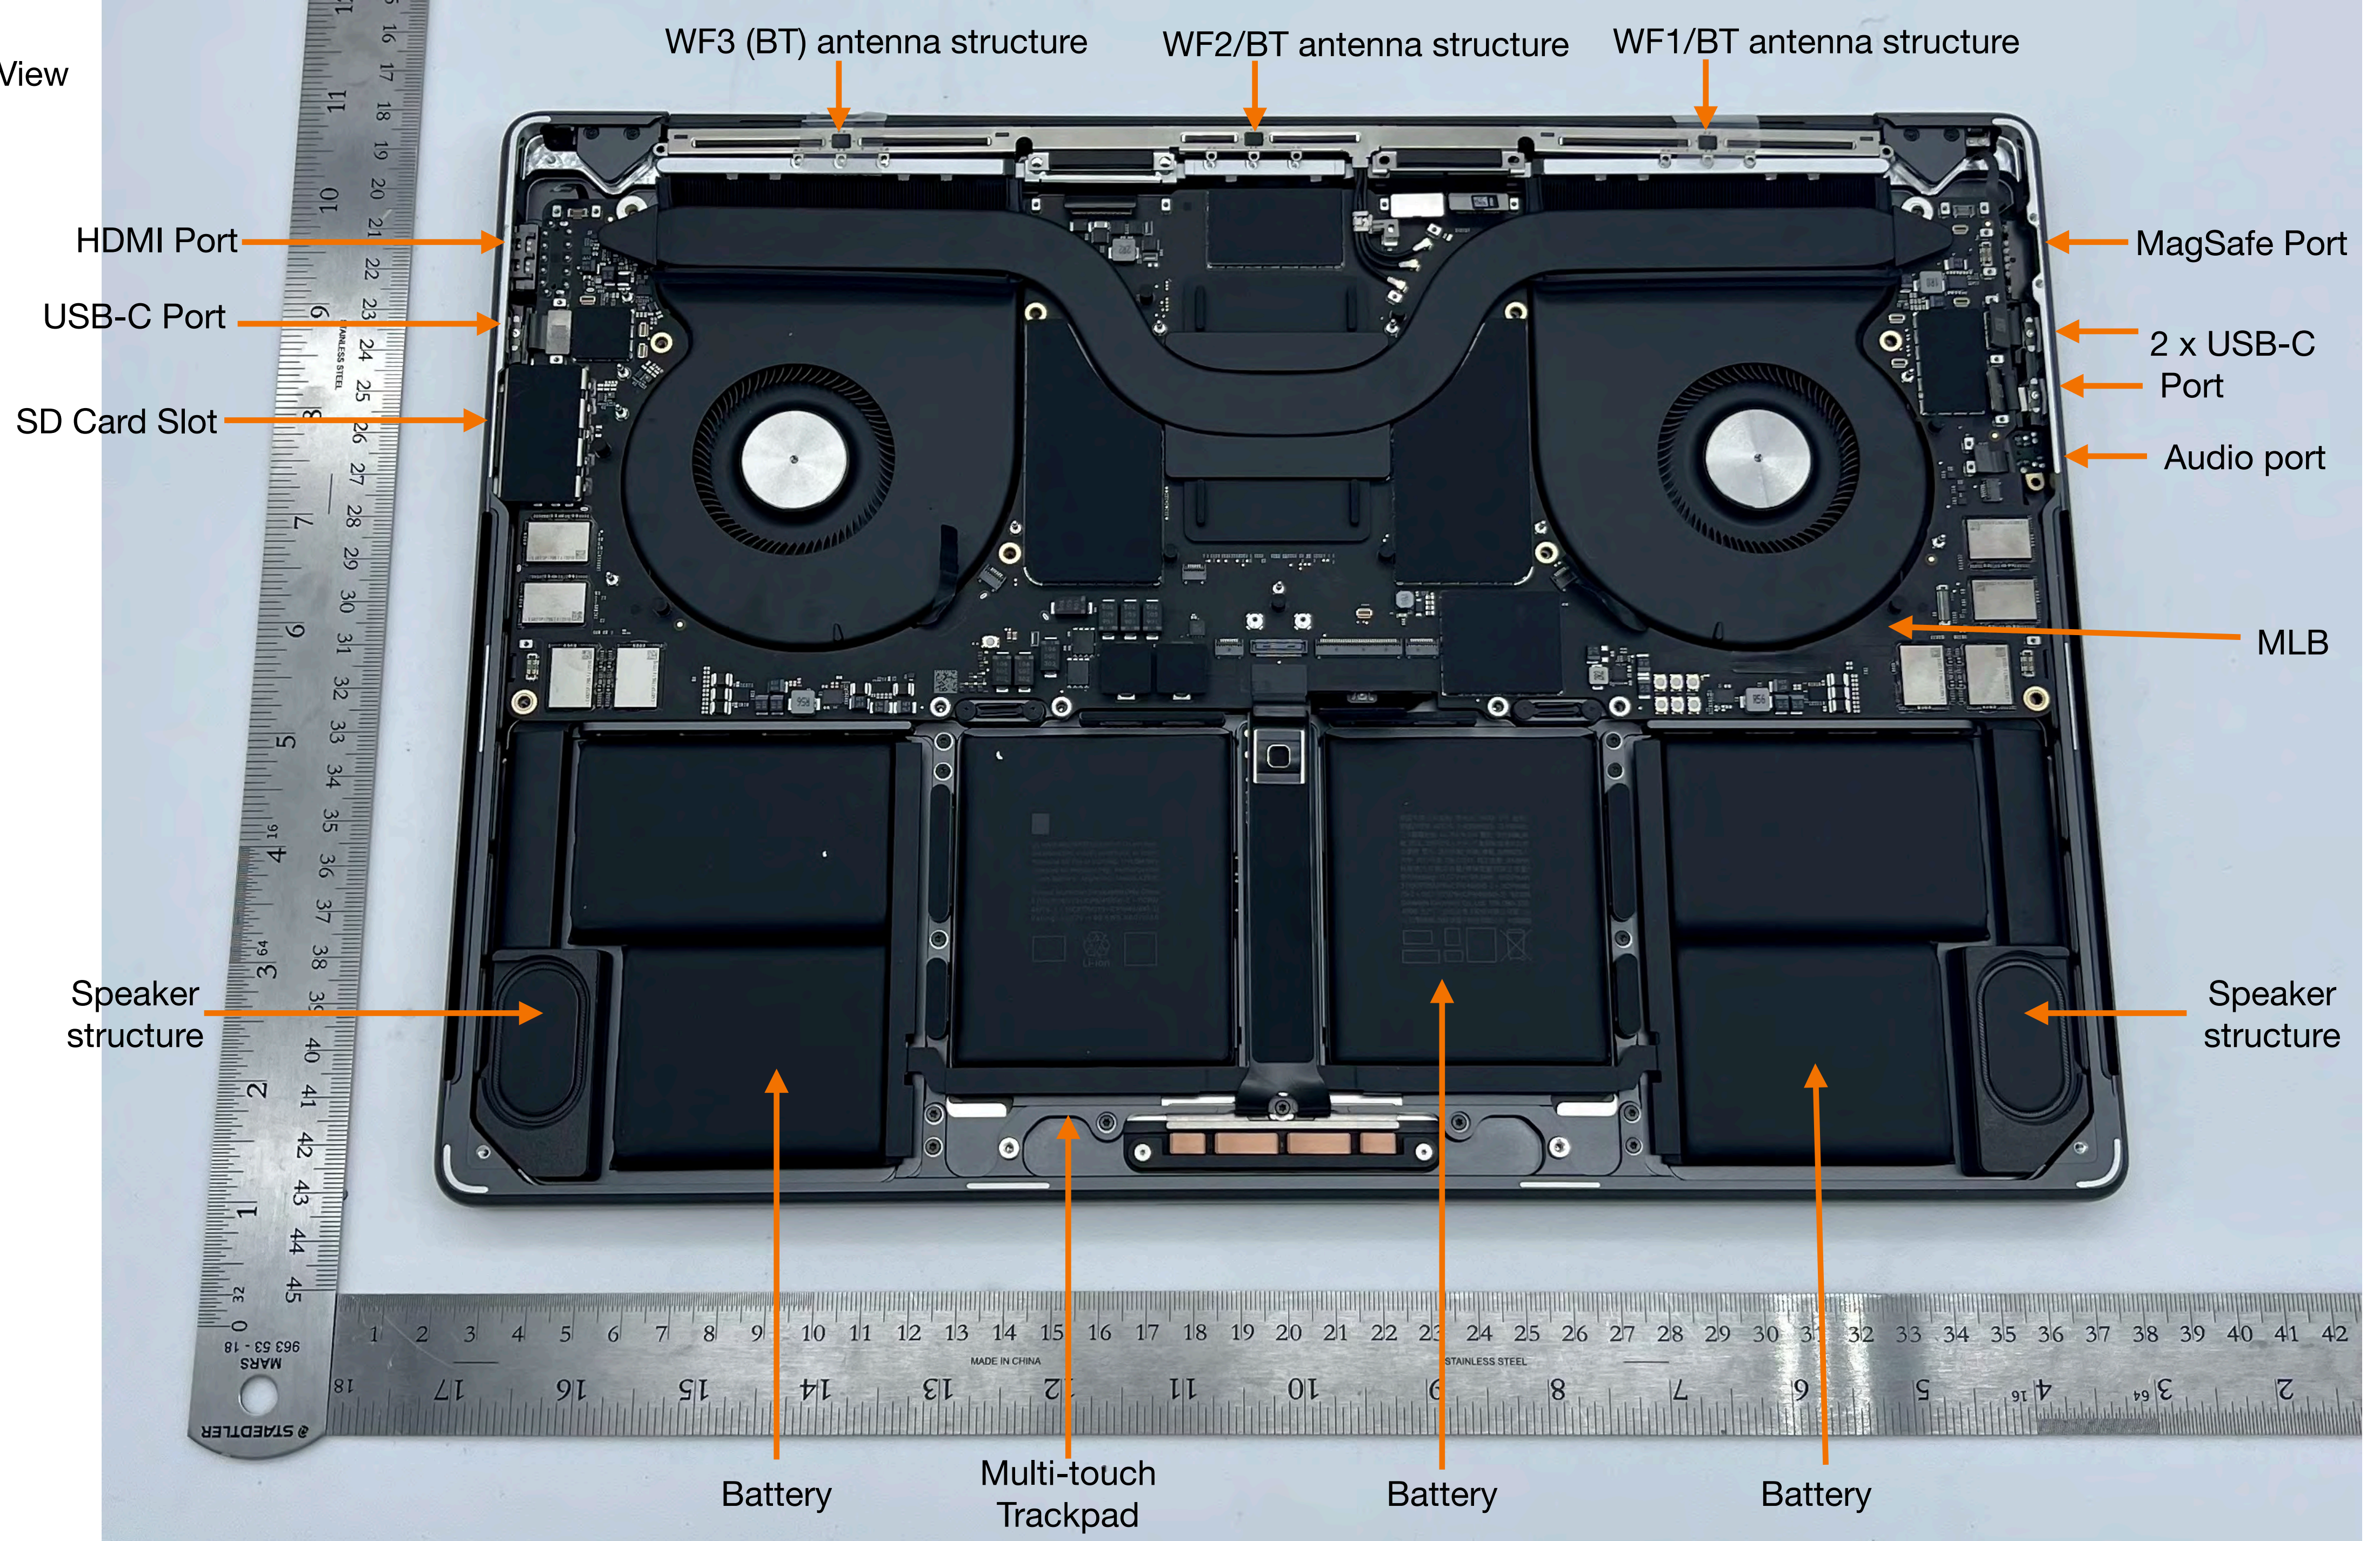

A2991
Internal View

WF3 (BT) antenna structure

WF2/BT antenna structure

WF1/BT antenna structure

HDMI Port

USB-C Port

SD Card Slot

MagSafe Port

2 x USB-C Port

Audio port

MLB

Speaker structure

Speaker structure

Battery

Multi-touch Trackpad

Battery

Battery

A2991
WF1/BT, WF2/BT, WF3 (BT)
antenna structure and feed - Front

A2991
WF1/BT, WF2/BT, WF3 (BT)
antenna structure and feed - Back

A2991

Left and right speaker structure - Front

A2991

Left and right speaker structure - Back