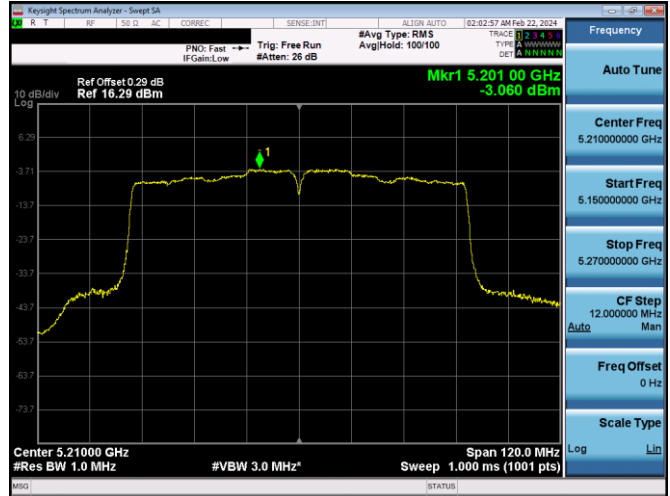

Plot 7-630. PSD CDD PRIMARY Antenna WF8 (80MHz BW 802.11ac – Ch. 42, MCS4)