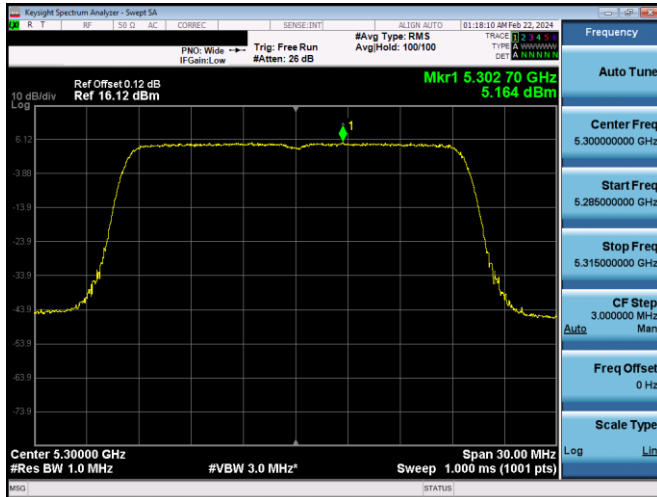

Plot 7-595. PSD CDD PRIMARY Antenna WF5b (20MHz BW 802.11ax(SU) – Ch. 60, MCS2)

Plot 7-598. PSD CDD PRIMARY Antenna WF8 (40MHz BW 802.11n – Ch. 54, MCS10)

Plot 7-596. PSD CDD PRIMARY Antenna WF8 (20MHz BW 802.11ax(SU) – Ch. 60, MCS2)

Plot 7-599. PSD CDD PRIMARY Antenna WF5b (40MHz BW 802.11ax(SU) – Ch. 54, MCS2)

Plot 7-597. PSD CDD PRIMARY Antenna WF5b (40MHz BW 802.11n – Ch. 54, MCS10)

Plot 7-600. PSD CDD PRIMARY Antenna WF8 (40MHz BW 802.11ax(SU) – Ch. 54, MCS2)