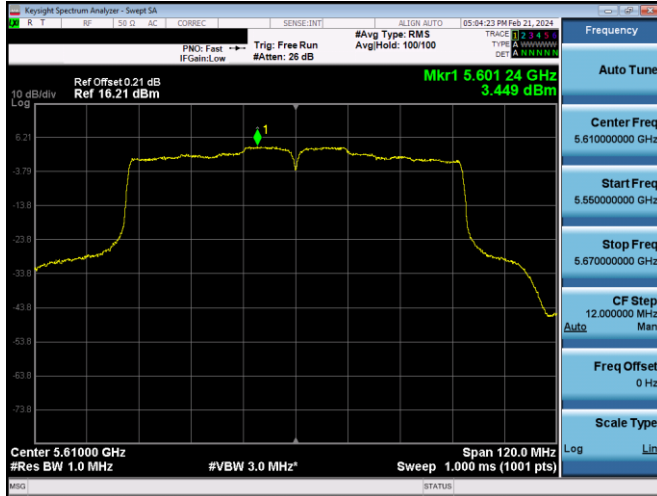

Plot 7-611. PSD CDD PRIMARY Antenna WF5b (40MHz BW 802.11ax(SU) - Ch. 110, MCS2)

Plot 7-609. PSD CDD PRIMARY Antenna WF5b (40MHz BW 802.11n - Ch. 110, MCS10)

Plot 7-612. PSD CDD PRIMARY Antenna WF8 (40MHz BW 802.11ax(SU) - Ch. 110, MCS2)

FCC ID: BCGA2925 IC: 579C-A2925		MEASUREMENT REPORT (CERTIFICATION)	Approved by: Technical Manager
Test Report S/N: 1C2311270069-11-R2.BCG	Test Dates: 11/29/2023-02/03/2024	EUT Type: Tablet Device	Page 225 of 588