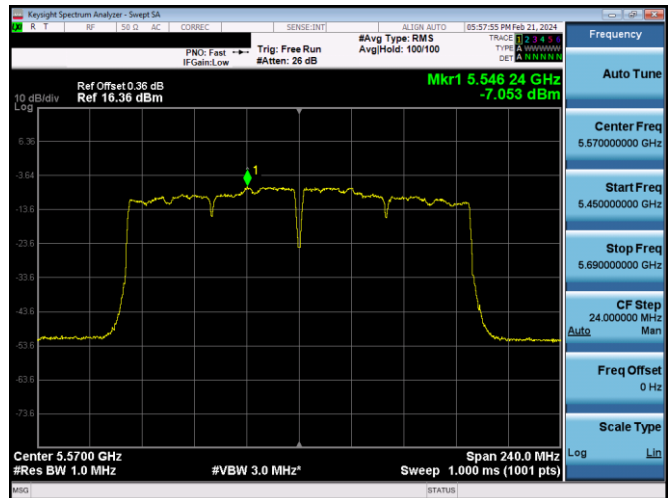

Plot 7-661. PSD CDD PRIMARY Antenna WF5b (160MHz BW 802.11ac – Ch. 114, MCS4)