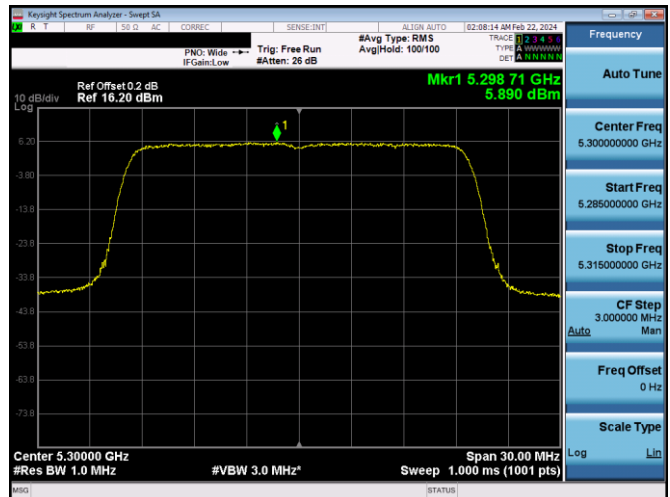

Plot 7-638. PSD CDD PRIMARY Antenna WF8 (20MHz BW 802.11n - Ch. 60, MCS12)

FCC ID: BCGA2925 IC: 579C-A2925		MEASUREMENT REPORT (CERTIFICATION)	Approved by: Technical Manager
Test Report S/N: 1C2311270069-11-R2.BCG	Test Dates: 11/29/2023-02/03/2024	EUT Type: Tablet Device	Page 230 of 588