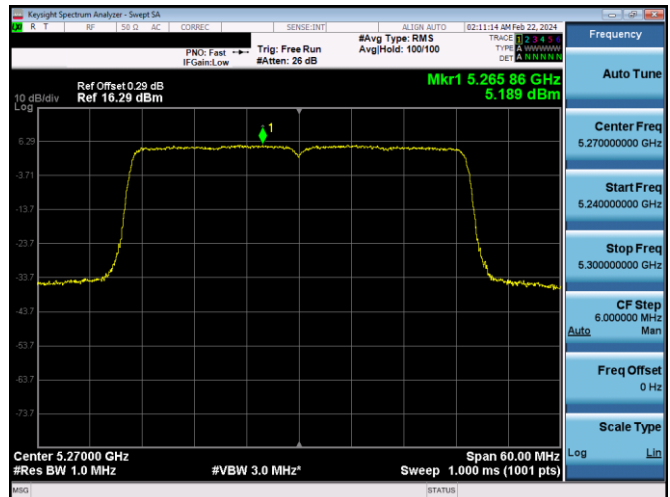

Plot 7-644. PSD CDD PRIMARY Antenna WF8 (40MHz BW 802.11ax(SU) – Ch. 54, MCS4)

FCC ID: BCGA2925 IC: 579C-A2925		MEASUREMENT REPORT (CERTIFICATION)	Approved by: Technical Manager
Test Report S/N: 1C2311270069-11-R2.BCG	Test Dates: 11/29/2023-02/03/2024	EUT Type: Tablet Device	Page 231 of 588