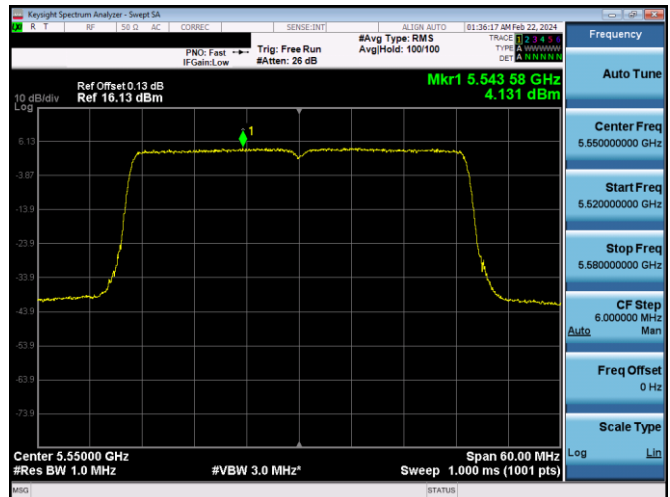

Plot 7-612. PSD CDD PRIMARY Antenna WF8 (40MHz BW 802.11ax(SU) - Ch. 110, MCS2)

FCC ID: BCGA2925 IC: 579C-A2925		MEASUREMENT REPORT (CERTIFICATION)	Approved by: Technical Manager
Test Report S/N: 1C2311270069-11-R2.BCG	Test Dates: 11/29/2023-02/03/2024	EUT Type: Tablet Device	Page 225 of 588