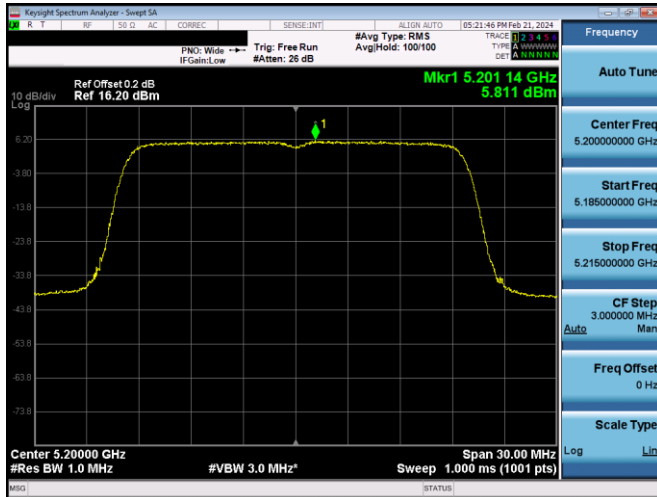

Plot 7-623. PSD CDD PRIMARY Antenna WF5b (20MHz BW 802.11ax(SU) – Ch. 40, MCS4)