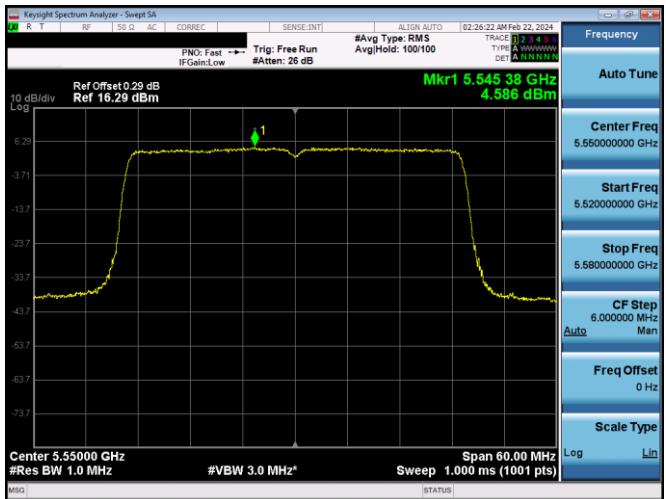

FCC ID: BCGA2925 IC: 579C-A2925		MEASUREMENT REPORT (CERTIFICATION)	Approved by: Technical Manager
Test Report S/N: 1C2311270069-11-R2.BCG	Test Dates: 11/29/2023-02/03/2024	EUT Type: Tablet Device	Page 233 of 588