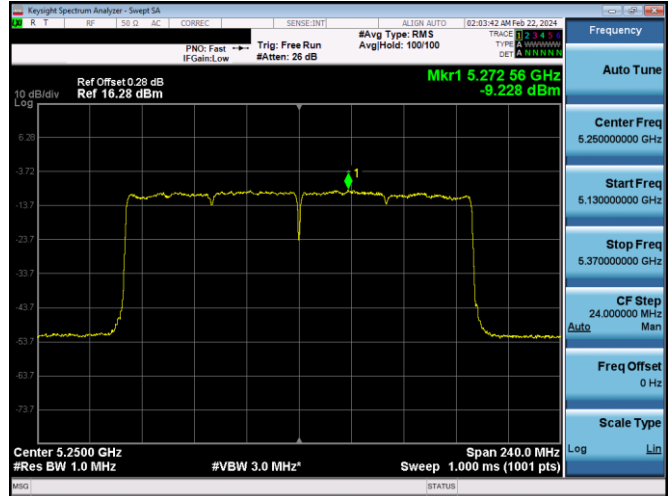

Plot 7-636. PSD CDD PRIMARY Antenna WF8 (160MHz BW 802.11ax(SU) - Ch. 50, MCS4)