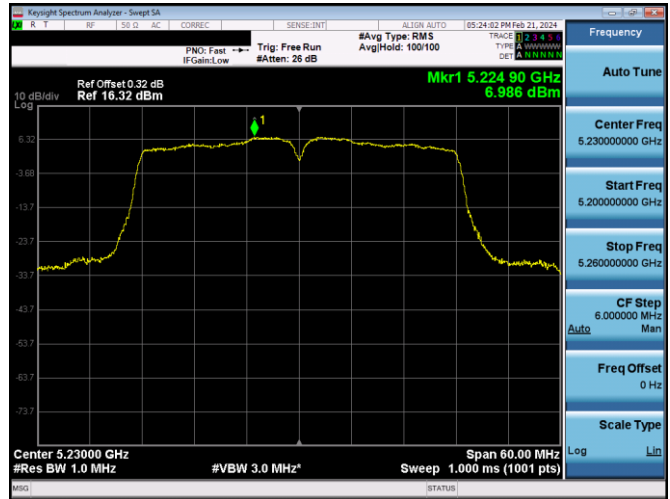

Plot 7-625. PSD CDD PRIMARY Antenna WF5b (40MHz BW 802.11n – Ch. 46, MCS12)