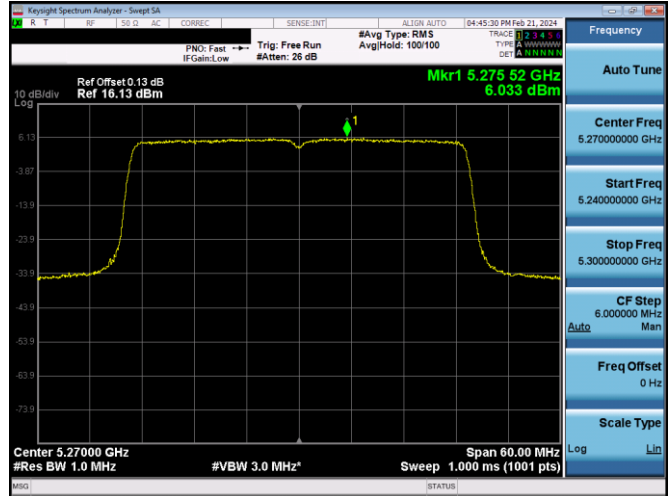

Plot 7-595. PSD CDD PRIMARY Antenna WF5b (20MHz BW 802.11ax(SU) – Ch. 60, MCS2)

Plot 7-598. PSD CDD PRIMARY Antenna WF8 (40MHz BW 802.11n – Ch. 54, MCS10)

Plot 7-596. PSD CDD PRIMARY Antenna WF8 (20MHz BW 802.11ax(SU) – Ch. 60, MCS2)

Plot 7-599. PSD CDD PRIMARY Antenna WF5b (40MHz BW 802.11ax(SU) – Ch. 54, MCS2)

Plot 7-597. PSD CDD PRIMARY Antenna WF5b (40MHz BW 802.11n – Ch. 54, MCS10)

Plot 7-600. PSD CDD PRIMARY Antenna WF8 (40MHz BW 802.11ax(SU) – Ch. 54, MCS2)