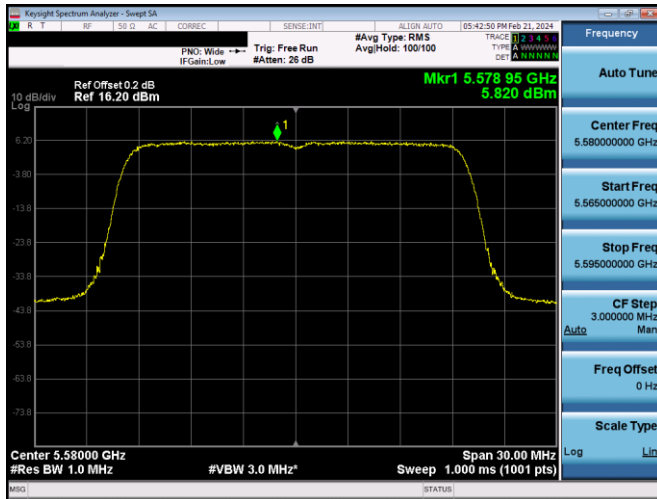

FCC ID: BCGA2925 IC: 579C-A2925		MEASUREMENT REPORT (CERTIFICATION)	Approved by: Technical Manager
Test Report S/N: 1C2311270069-11-R2.BCG	Test Dates: 11/29/2023-02/03/2024	EUT Type: Tablet Device	Page 233 of 588