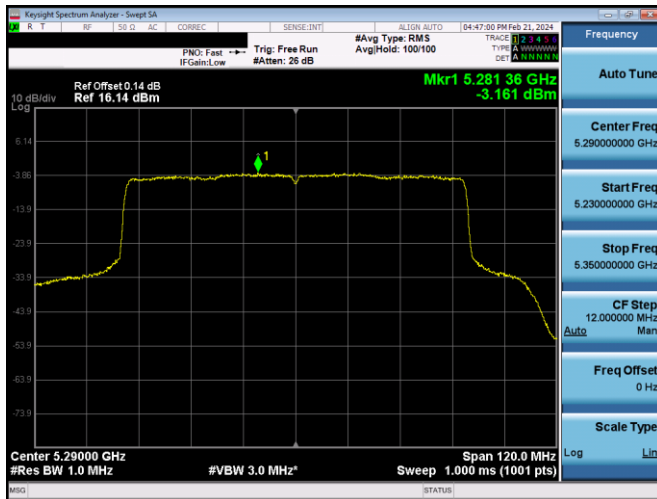

Plot 7-603. PSD CDD PRIMARY Antenna WF5b (80MHz BW 802.11ax(SU) - Ch. 58, MCS2)