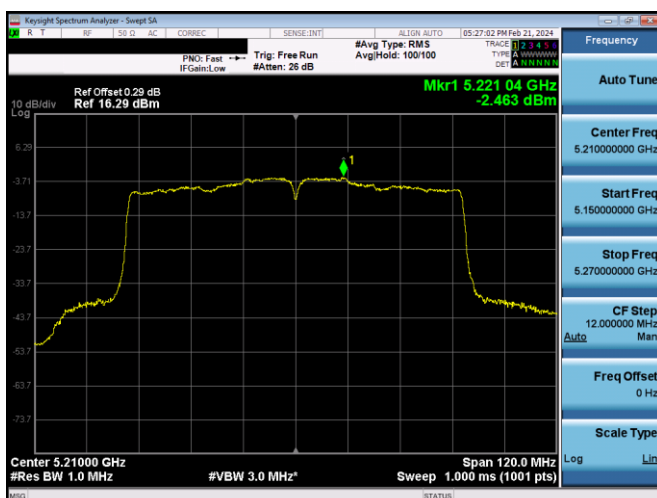

Plot 7-629. PSD CDD PRIMARY Antenna WF5b (80MHz BW 802.11ac – Ch. 42, MCS4)