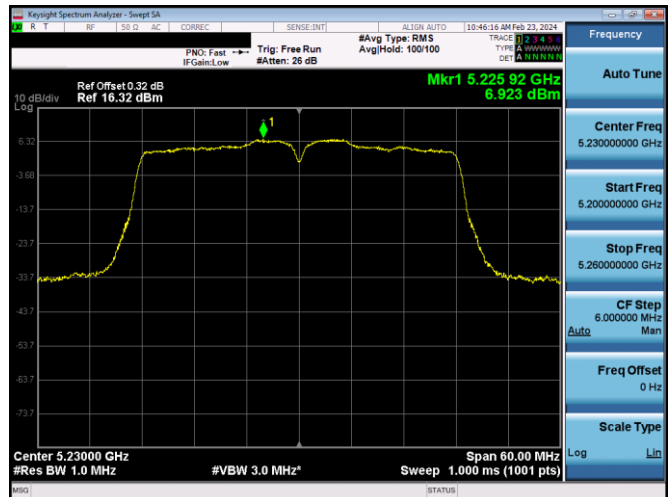

Plot 7-626. PSD CDD PRIMARY Antenna WF8 (40MHz BW 802.11n – Ch. 46, MCS12)

FCC ID: BCGA2925 IC: 579C-A2925		MEASUREMENT REPORT (CERTIFICATION)	Approved by: Technical Manager
Test Report S/N: 1C2311270069-11-R2.BCG	Test Dates: 11/29/2023-02/03/2024	EUT Type: Tablet Device	Page 228 of 588