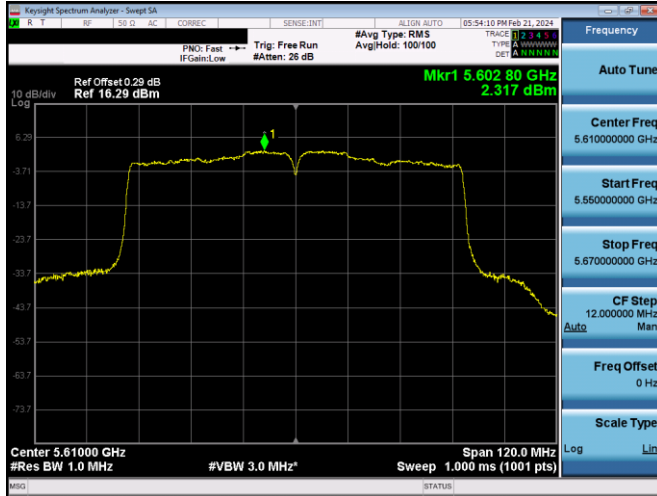

Plot 7-657. PSD CDD PRIMARY Antenna WF5b (80MHz BW 802.11ac – Ch. 122, MCS4)