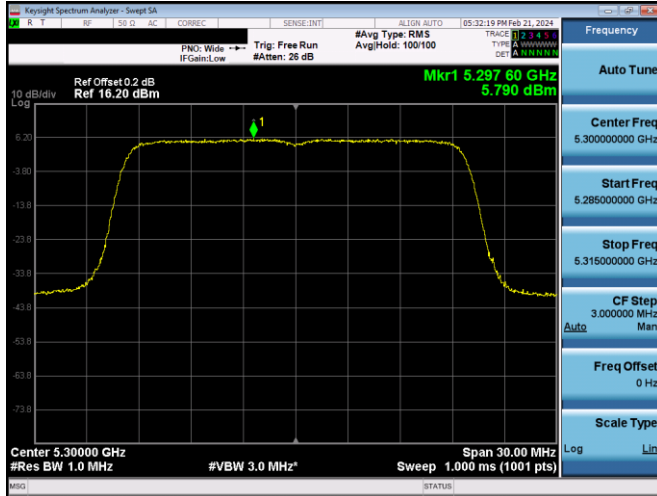

Plot 7-639. PSD CDD PRIMARY Antenna WF5b (20MHz BW 802.11ax(SU) – Ch. 60, MCS4)