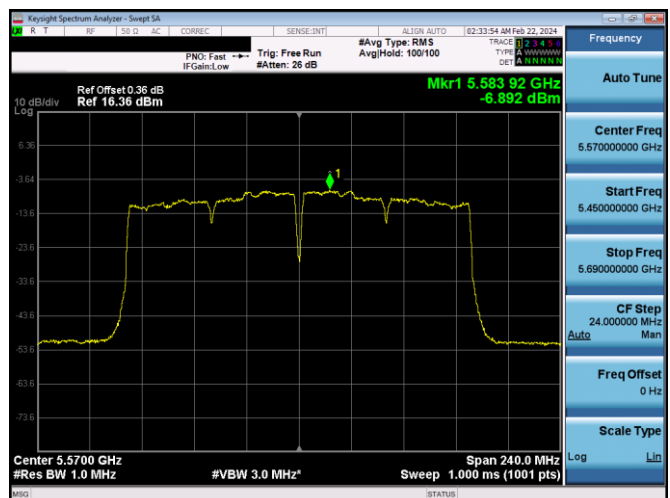

Plot 7-662. PSD CDD PRIMARY Antenna WF8 (160MHz BW 802.11ac – Ch. 114, MCS4)

FCC ID: BCGA2925 IC: 579C-A2925		MEASUREMENT REPORT (CERTIFICATION)	Approved by: Technical Manager
Test Report S/N: 1C2311270069-11-R2.BCG	Test Dates: 11/29/2023-02/03/2024	EUT Type: Tablet Device	Page 234 of 588