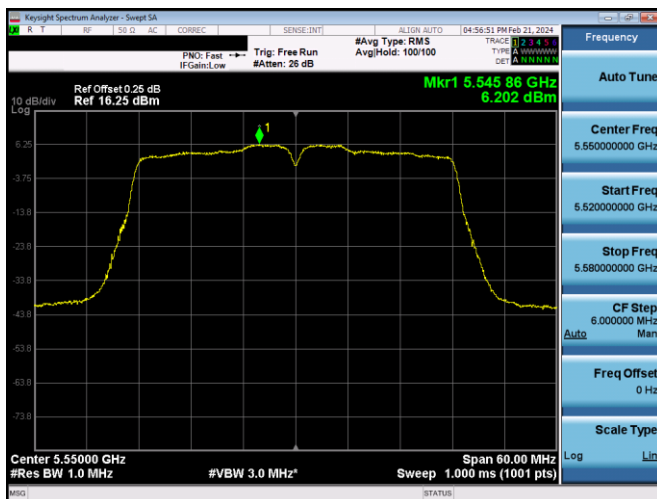

Plot 7-609. PSD CDD PRIMARY Antenna WF5b (40MHz BW 802.11n - Ch. 110, MCS10)