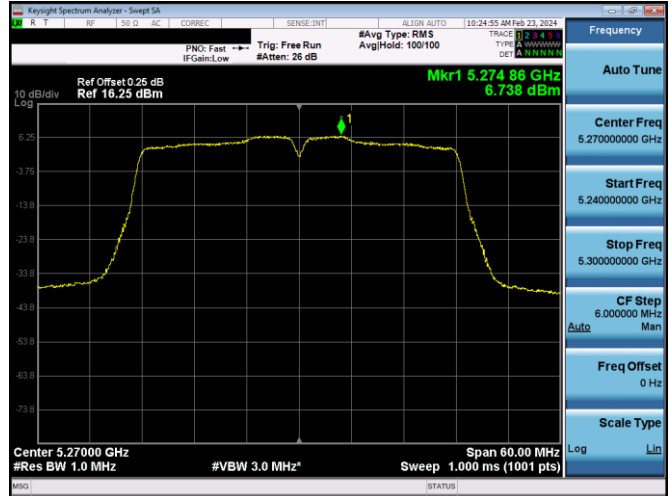

Plot 7-595. PSD CDD PRIMARY Antenna WF5b (20MHz BW 802.11ax(SU) – Ch. 60, MCS2)

Plot 7-598. PSD CDD PRIMARY Antenna WF8 (40MHz BW 802.11n – Ch. 54, MCS10)

Plot 7-596. PSD CDD PRIMARY Antenna WF8 (20MHz BW 802.11ax(SU) – Ch. 60, MCS2)

Plot 7-599. PSD CDD PRIMARY Antenna WF5b (40MHz BW 802.11ax(SU) – Ch. 54, MCS2)

Plot 7-597. PSD CDD PRIMARY Antenna WF5b (40MHz BW 802.11n – Ch. 54, MCS10)

Plot 7-600. PSD CDD PRIMARY Antenna WF8 (40MHz BW 802.11ax(SU) – Ch. 54, MCS2)