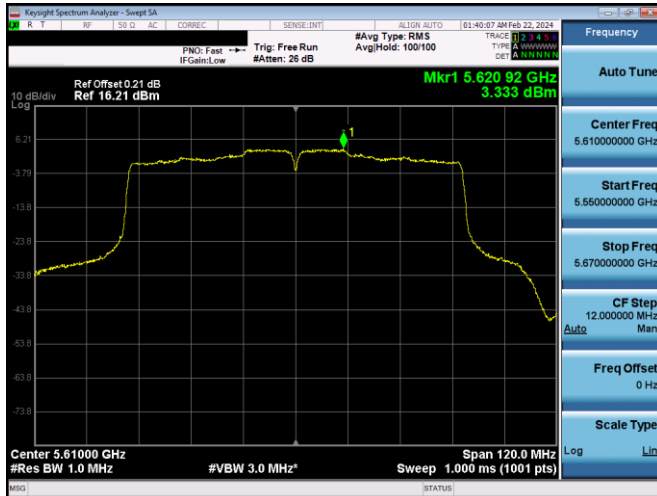

Plot 7-614. PSD CDD PRIMARY Antenna WF8 (80MHz BW 802.11ac – Ch. 122, MCS2)