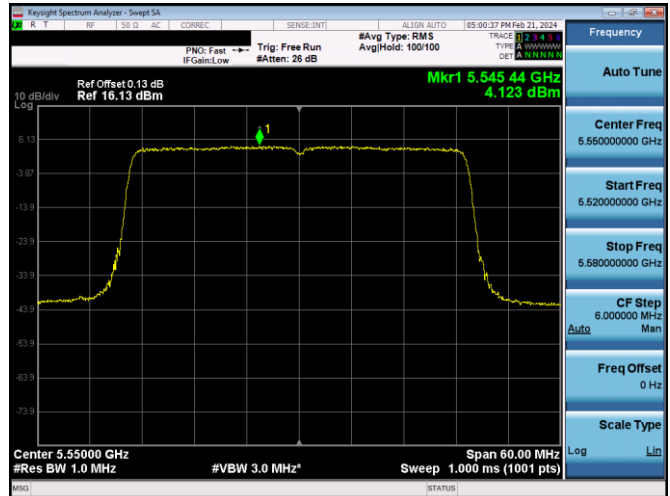

FCC ID: BCGA2925 IC: 579C-A2925		MEASUREMENT REPORT (CERTIFICATION)	Approved by: Technical Manager
Test Report S/N: 1C2311270069-11-R2.BCG	Test Dates: 11/29/2023-02/03/2024	EUT Type: Tablet Device	Page 224 of 588

Plot 7-607. PSD CDD PRIMARY Antenna WF5b (20MHz BW 802.11ax(SU) - Ch. 116, MCS2)

Plot 7-610. PSD CDD PRIMARY Antenna WF8 (40MHz BW 802.11n - Ch. 110, MCS10)

Plot 7-608. PSD CDD PRIMARY Antenna WF8 (20MHz BW 802.11ax(SU) - Ch. 116, MCS2)