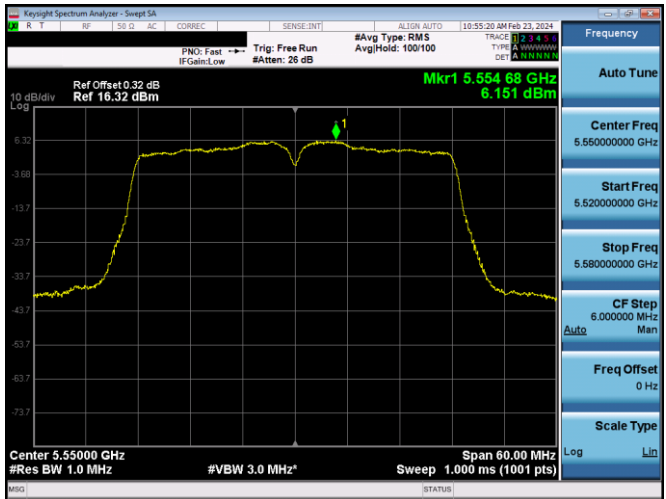

FCC ID: BCGA2925 IC: 579C-A2925		MEASUREMENT REPORT (CERTIFICATION)	Approved by: Technical Manager
Test Report S/N: 1C2311270069-11-R2.BCG	Test Dates: 11/29/2023-02/03/2024	EUT Type: Tablet Device	Page 233 of 588