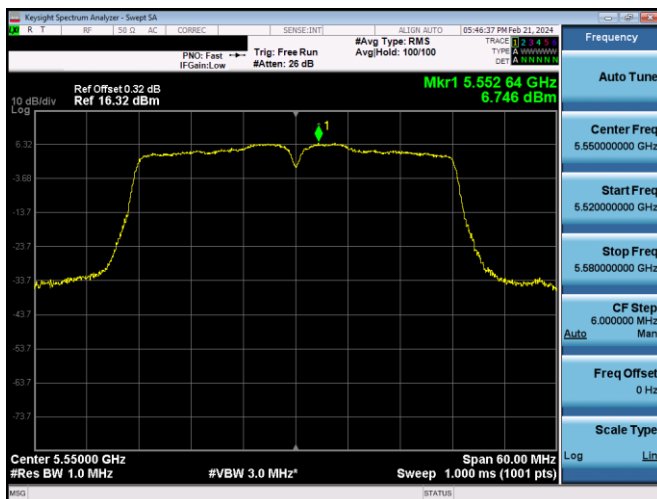

FCC ID: BCGA2925 IC: 579C-A2925		MEASUREMENT REPORT (CERTIFICATION)	Approved by: Technical Manager
Test Report S/N: 1C2311270069-11-R2.BCG	Test Dates: 11/29/2023-02/03/2024	EUT Type: Tablet Device	Page 233 of 588