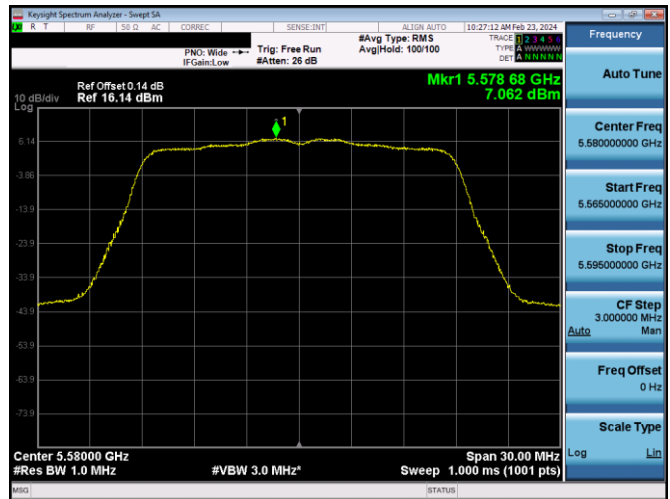

Plot 7-601. PSD CDD PRIMARY Antenna WF5b (80MHz BW 802.11ac - Ch. 58, MCS2)

Plot 7-604. PSD CDD PRIMARY Antenna WF8 (80MHz BW 802.11ax(SU) - Ch. 58, MCS2)

Plot 7-602. PSD CDD PRIMARY Antenna WF8 (80MHz BW 802.11ac - Ch. 58, MCS2)

Plot 7-605. PSD CDD PRIMARY Antenna WF5b (20MHz BW 802.11n - Ch. 116, MCS10)

Plot 7-603. PSD CDD PRIMARY Antenna WF5b (80MHz BW 802.11ax(SU) - Ch. 58, MCS2)

Plot 7-606. PSD CDD PRIMARY Antenna WF8 (20MHz BW 802.11n - Ch. 116, MCS10)