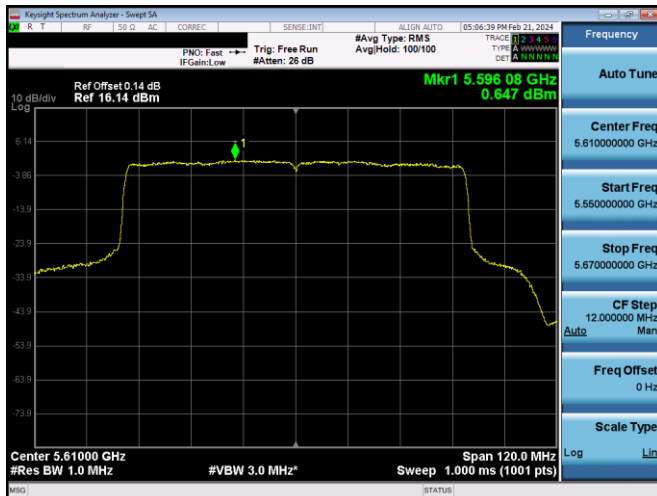

Plot 7-615. PSD CDD PRIMARY Antenna WF5b (80MHz BW 802.11ax(SU) – Ch. 122, MCS2)