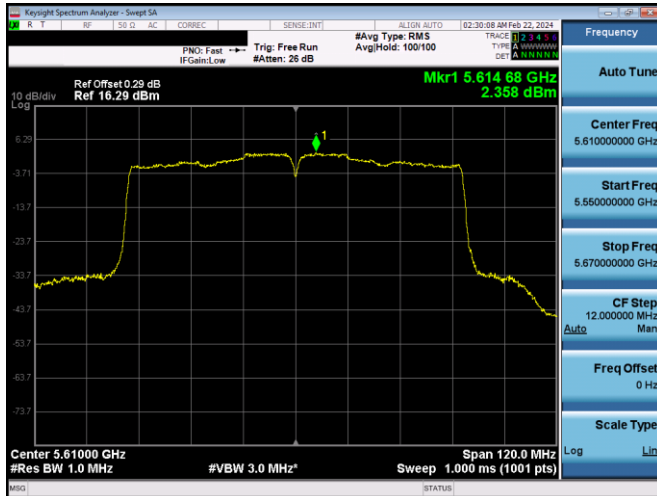

Plot 7-658. PSD CDD PRIMARY Antenna WF8 (80MHz BW 802.11ac – Ch. 122, MCS4)