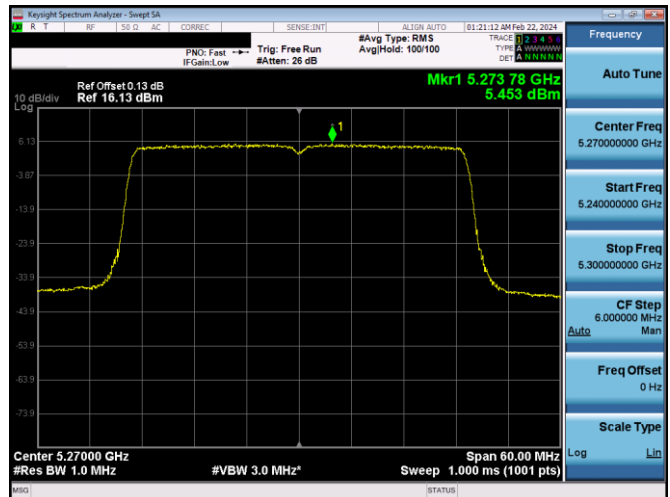

Plot 7-595. PSD CDD PRIMARY Antenna WF5b (20MHz BW 802.11ax(SU) – Ch. 60, MCS2)

Plot 7-598. PSD CDD PRIMARY Antenna WF8 (40MHz BW 802.11n – Ch. 54, MCS10)

Plot 7-596. PSD CDD PRIMARY Antenna WF8 (20MHz BW 802.11ax(SU) – Ch. 60, MCS2)

Plot 7-599. PSD CDD PRIMARY Antenna WF5b (40MHz BW 802.11ax(SU) – Ch. 54, MCS2)

Plot 7-597. PSD CDD PRIMARY Antenna WF5b (40MHz BW 802.11n – Ch. 54, MCS10)

Plot 7-600. PSD CDD PRIMARY Antenna WF8 (40MHz BW 802.11ax(SU) – Ch. 54, MCS2)