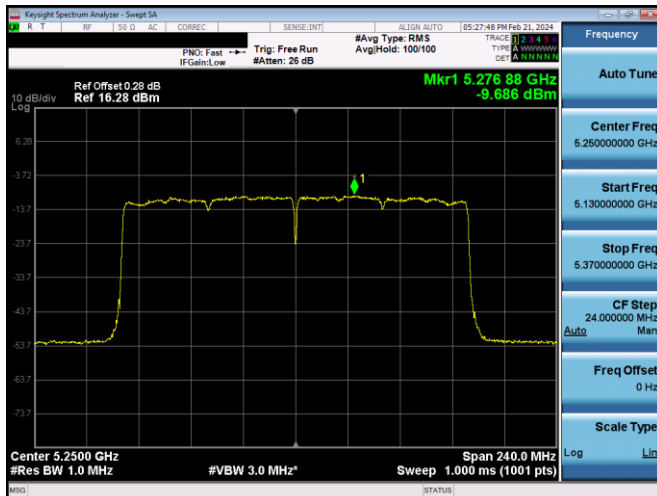

Plot 7-635. PSD CDD PRIMARY Antenna WF5b (160MHz BW 802.11ax(SU) - Ch. 50, MCS4)