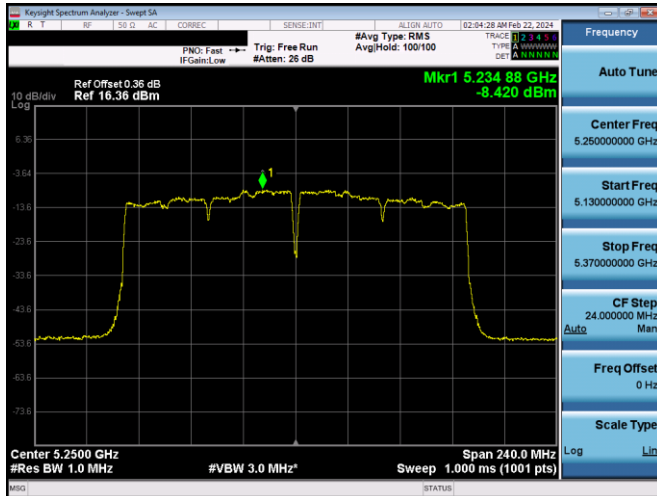

Plot 7-634. PSD CDD PRIMARY Antenna WF8 (160MHz BW 802.11ac - Ch. 50, MCS4)