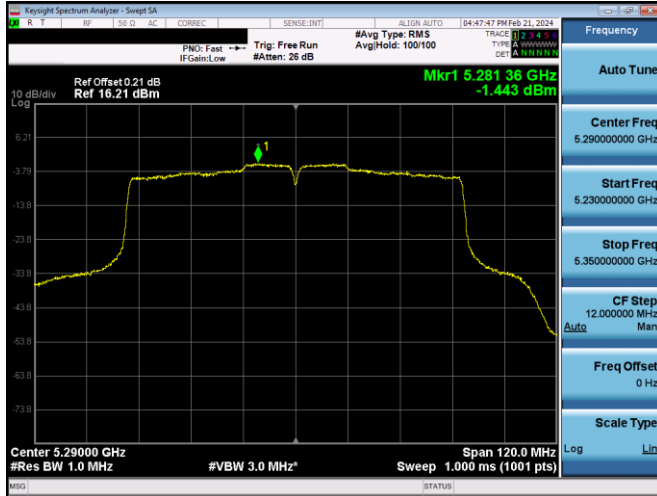

Plot 7-595. PSD CDD PRIMARY Antenna WF5b (20MHz BW 802.11ax(SU) – Ch. 60, MCS2)

Plot 7-598. PSD CDD PRIMARY Antenna WF8 (40MHz BW 802.11n – Ch. 54, MCS10)

Plot 7-596. PSD CDD PRIMARY Antenna WF8 (20MHz BW 802.11ax(SU) – Ch. 60, MCS2)

Plot 7-599. PSD CDD PRIMARY Antenna WF5b (40MHz BW 802.11ax(SU) – Ch. 54, MCS2)

Plot 7-597. PSD CDD PRIMARY Antenna WF5b (40MHz BW 802.11n – Ch. 54, MCS10)

Plot 7-600. PSD CDD PRIMARY Antenna WF8 (40MHz BW 802.11ax(SU) – Ch. 54, MCS2)

FCC ID: BCGA2925 IC: 579C-A2925		MEASUREMENT REPORT (CERTIFICATION)	Approved by: Technical Manager
Test Report S/N: 1C2311270069-11-R2.BCG	Test Dates: 11/29/2023-02/03/2024	EUT Type: Tablet Device	Page 223 of 588