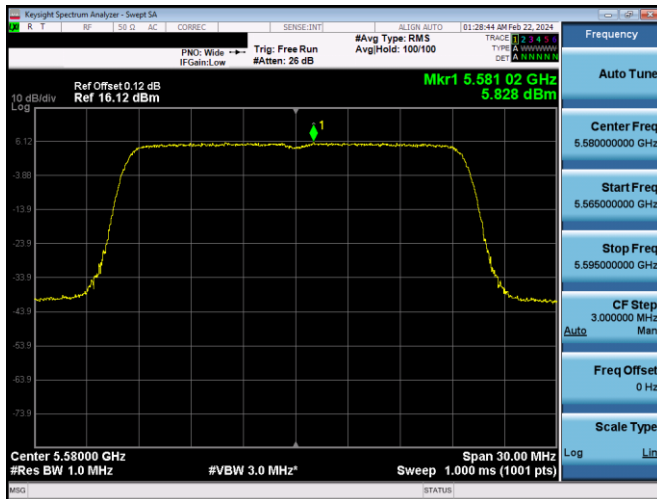

Plot 7-608. PSD CDD PRIMARY Antenna WF8 (20MHz BW 802.11ax(SU) - Ch. 116, MCS2)