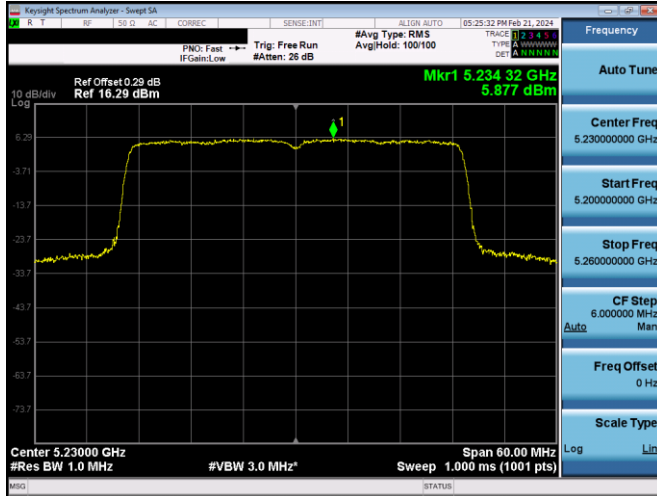

Plot 7-627. PSD CDD PRIMARY Antenna WF5b (40MHz BW 802.11ax(SU) – Ch. 46, MCS4)