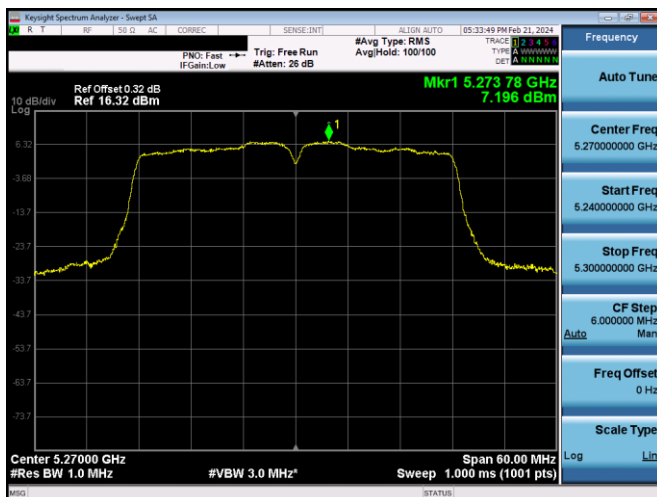

Plot 7-641. PSD CDD PRIMARY Antenna WF5b (40MHz BW 802.11n – Ch. 54, MCS12)