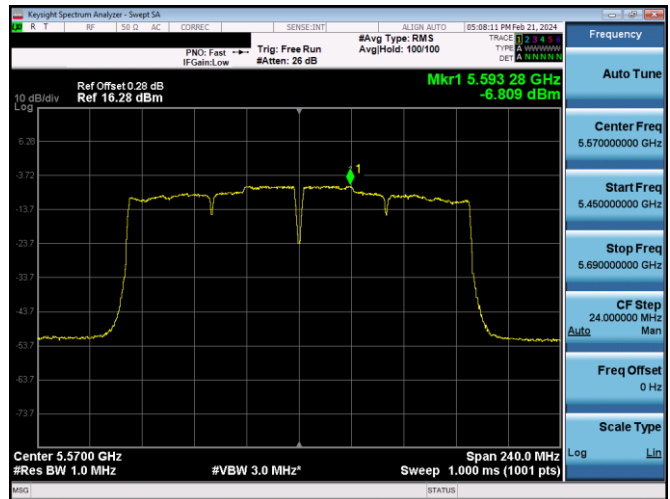

Plot 7-617. PSD CDD PRIMARY Antenna WF5b (160MHz BW 802.11ac – Ch. 114, MCS2)