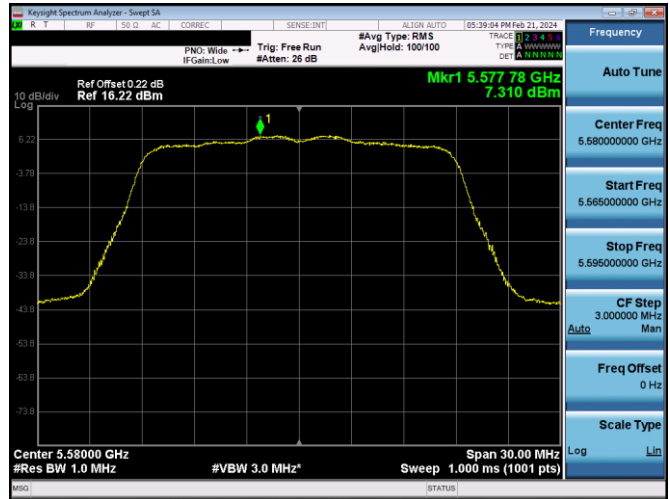

Plot 7-649. PSD CDD PRIMARY Antenna WF5b (20MHz BW 802.11n - Ch. 116, MCS12)