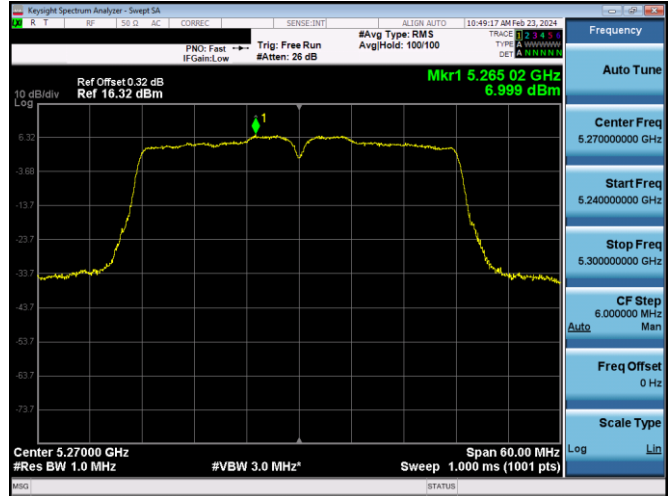

Plot 7-642. PSD CDD PRIMARY Antenna WF8 (40MHz BW 802.11n – Ch. 54, MCS12)