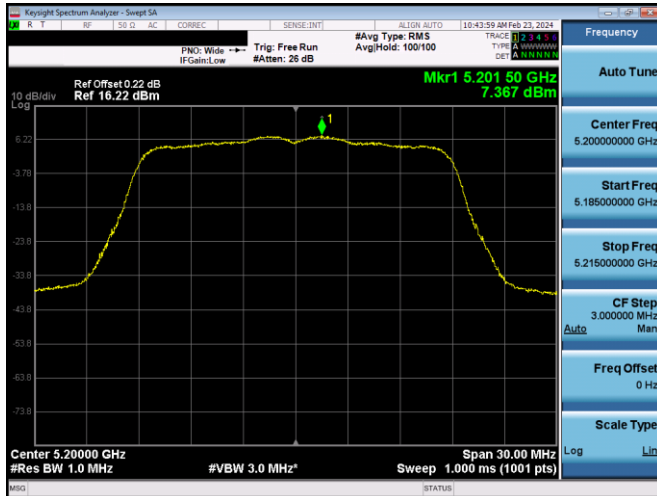

Plot 7-622. PSD CDD PRIMARY Antenna WF8 (20MHz BW 802.11n – Ch. 40, MCS12)