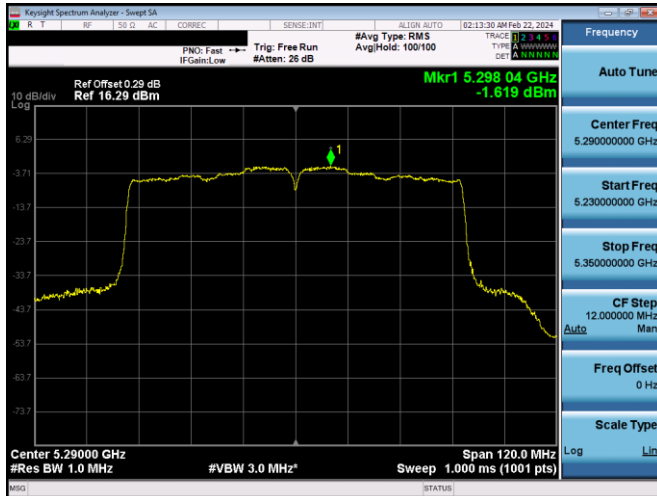

Plot 7-646. PSD CDD PRIMARY Antenna WF8 (80MHz BW 802.11ac - Ch. 58, MCS4)