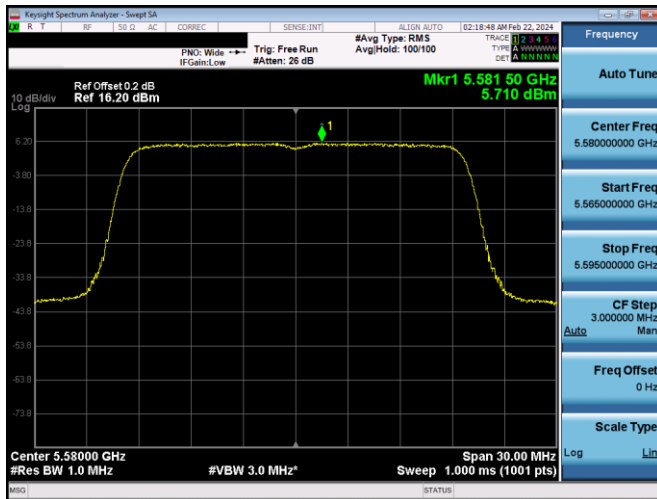

FCC ID: BCGA2925 IC: 579C-A2925		MEASUREMENT REPORT (CERTIFICATION)	Approved by: Technical Manager
Test Report S/N: 1C2311270069-11-R2.BCG	Test Dates: 11/29/2023-02/03/2024	EUT Type: Tablet Device	Page 233 of 588