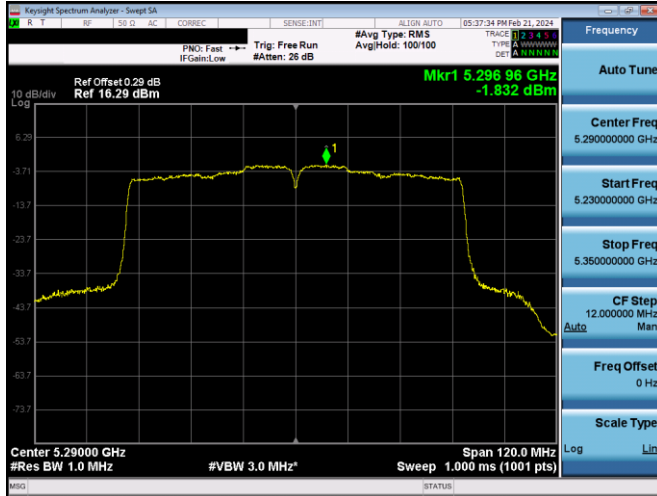

Plot 7-645. PSD CDD PRIMARY Antenna WF5b (80MHz BW 802.11ac - Ch. 58, MCS4)