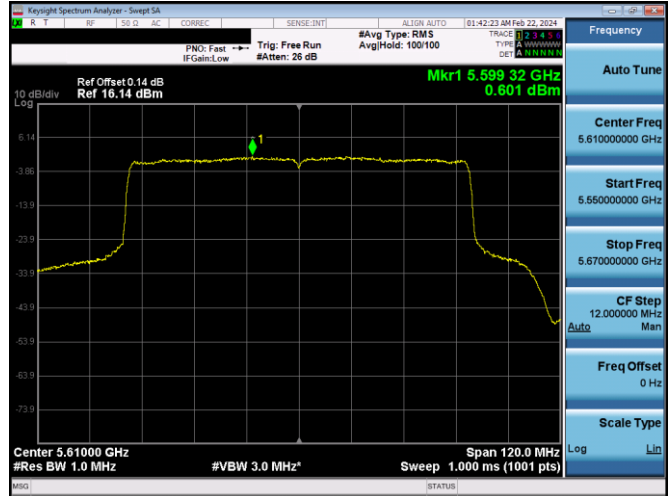

Plot 7-616. PSD CDD PRIMARY Antenna WF8 (80MHz BW 802.11ax(SU) – Ch. 122, MCS2)