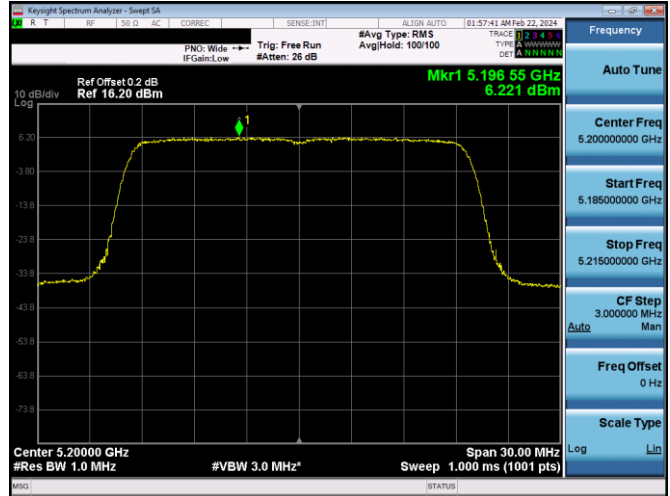

Plot 7-624. PSD CDD PRIMARY Antenna WF8 (20MHz BW 802.11ax(SU) – Ch. 40, MCS4)