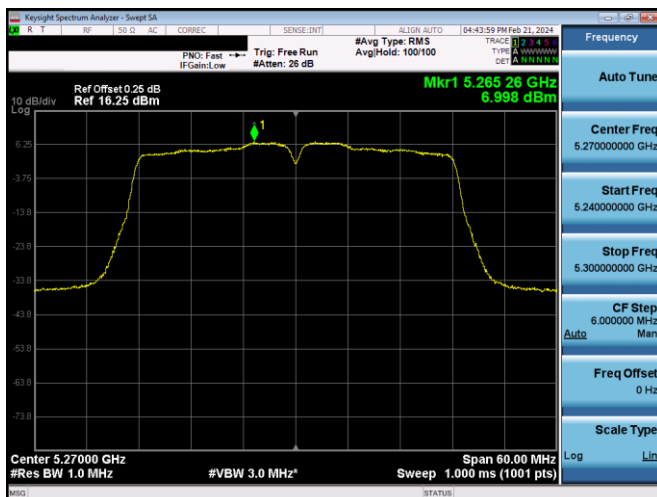

Plot 7-595. PSD CDD PRIMARY Antenna WF5b (20MHz BW 802.11ax(SU) – Ch. 60, MCS2)

Plot 7-598. PSD CDD PRIMARY Antenna WF8 (40MHz BW 802.11n – Ch. 54, MCS10)

Plot 7-596. PSD CDD PRIMARY Antenna WF8 (20MHz BW 802.11ax(SU) – Ch. 60, MCS2)

Plot 7-599. PSD CDD PRIMARY Antenna WF5b (40MHz BW 802.11ax(SU) – Ch. 54, MCS2)

Plot 7-597. PSD CDD PRIMARY Antenna WF5b (40MHz BW 802.11n – Ch. 54, MCS10)

Plot 7-600. PSD CDD PRIMARY Antenna WF8 (40MHz BW 802.11ax(SU) – Ch. 54, MCS2)