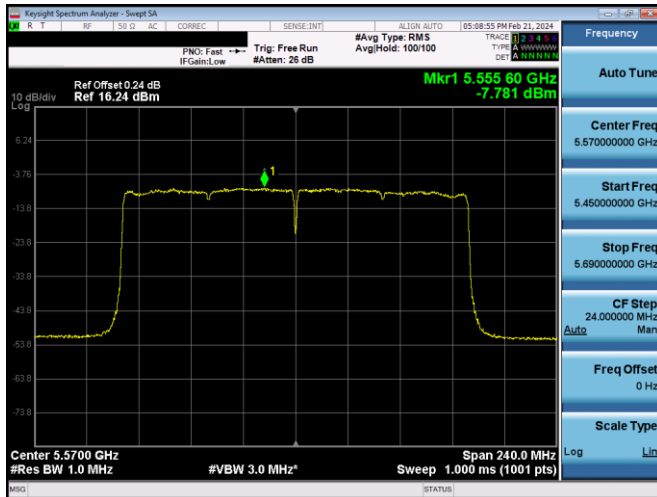

Plot 7-619. PSD CDD PRIMARY Antenna WF5b (160MHz BW 802.11ax(SU) – Ch. 114, MCS2)