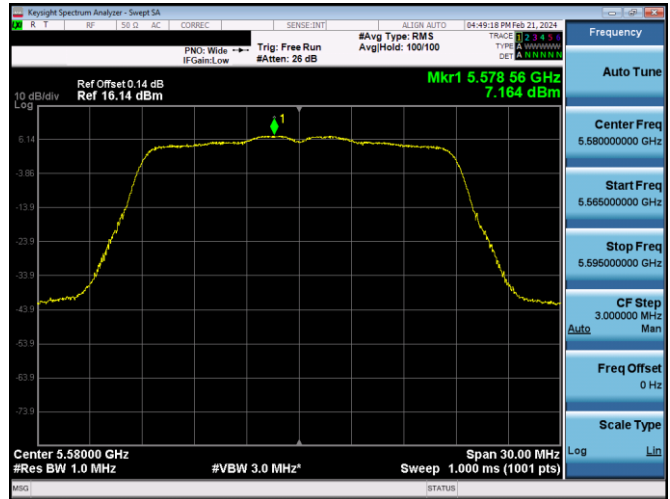

FCC ID: BCGA2925 IC: 579C-A2925		MEASUREMENT REPORT (CERTIFICATION)	Approved by: Technical Manager
Test Report S/N: 1C2311270069-11-R2.BCG	Test Dates: 11/29/2023-02/03/2024	EUT Type: Tablet Device	Page 223 of 588

Plot 7-601. PSD CDD PRIMARY Antenna WF5b (80MHz BW 802.11ac - Ch. 58, MCS2)

Plot 7-604. PSD CDD PRIMARY Antenna WF8 (80MHz BW 802.11ax(SU) - Ch. 58, MCS2)

Plot 7-602. PSD CDD PRIMARY Antenna WF8 (80MHz BW 802.11ac - Ch. 58, MCS2)