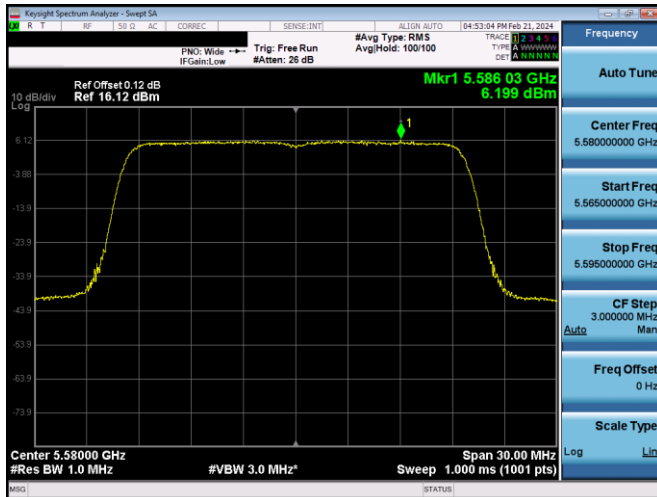

Plot 7-601. PSD CDD PRIMARY Antenna WF5b (80MHz BW 802.11ac - Ch. 58, MCS2)

Plot 7-604. PSD CDD PRIMARY Antenna WF8 (80MHz BW 802.11ax(SU) - Ch. 58, MCS2)

Plot 7-602. PSD CDD PRIMARY Antenna WF8 (80MHz BW 802.11ac - Ch. 58, MCS2)

Plot 7-605. PSD CDD PRIMARY Antenna WF5b (20MHz BW 802.11n - Ch. 116, MCS10)

Plot 7-603. PSD CDD PRIMARY Antenna WF5b (80MHz BW 802.11ax(SU) - Ch. 58, MCS2)

Plot 7-606. PSD CDD PRIMARY Antenna WF8 (20MHz BW 802.11n - Ch. 116, MCS10)

FCC ID: BCGA2925 IC: 579C-A2925		MEASUREMENT REPORT (CERTIFICATION)	Approved by: Technical Manager
Test Report S/N: 1C2311270069-11-R2.BCG	Test Dates: 11/29/2023-02/03/2024	EUT Type: Tablet Device	Page 224 of 588