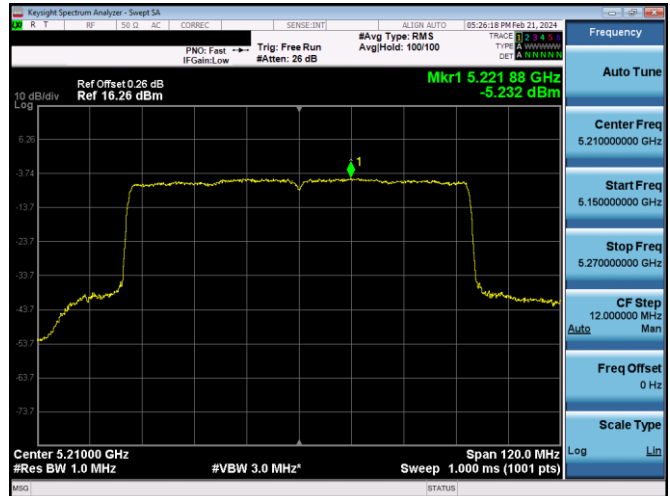

Plot 7-631. PSD CDD PRIMARY Antenna WF5b (80MHz BW 802.11ax(SU) – Ch. 42, MCS4)