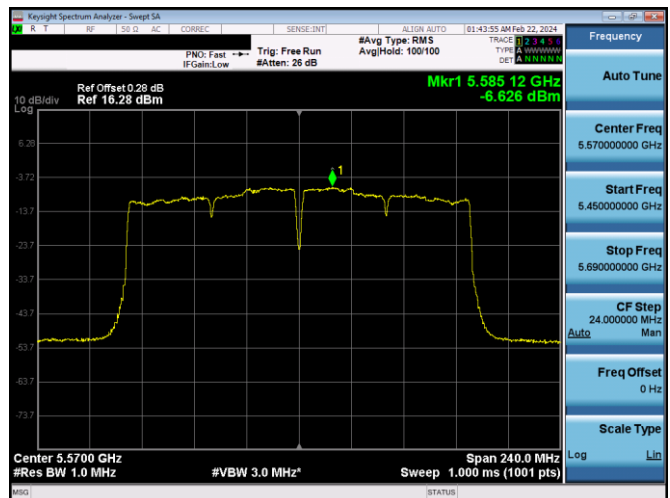

Plot 7-618. PSD CDD PRIMARY Antenna WF8 (160MHz BW 802.11ac – Ch. 114, MCS2)

FCC ID: BCGA2925 IC: 579C-A2925		MEASUREMENT REPORT (CERTIFICATION)	Approved by: Technical Manager
Test Report S/N: 1C2311270069-11-R2.BCG	Test Dates: 11/29/2023-02/03/2024	EUT Type: Tablet Device	Page 226 of 588