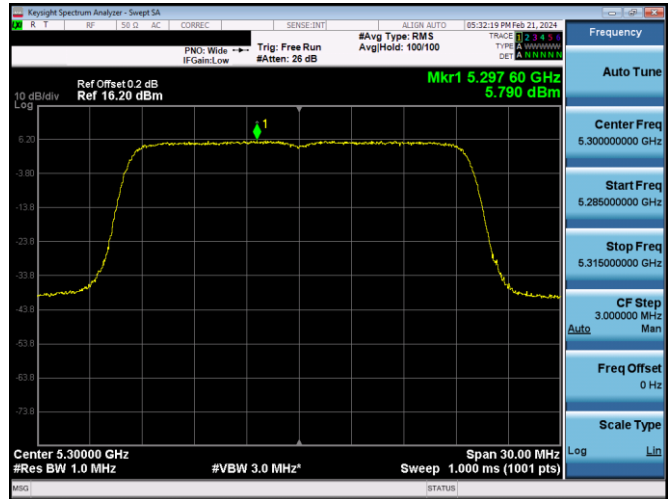

Plot 7-637. PSD CDD PRIMARY Antenna WF5b (20MHz BW 802.11n - Ch. 60, MCS12)