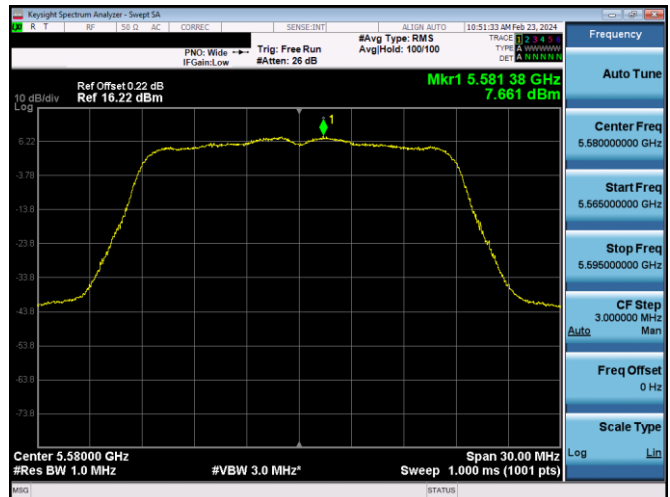

Plot 7-650. PSD CDD PRIMARY Antenna WF8 (20MHz BW 802.11n - Ch. 116, MCS12)

FCC ID: BCGA2925 IC: 579C-A2925		MEASUREMENT REPORT (CERTIFICATION)	Approved by: Technical Manager
Test Report S/N: 1C2311270069-11-R2.BCG	Test Dates: 11/29/2023-02/03/2024	EUT Type: Tablet Device	Page 232 of 588