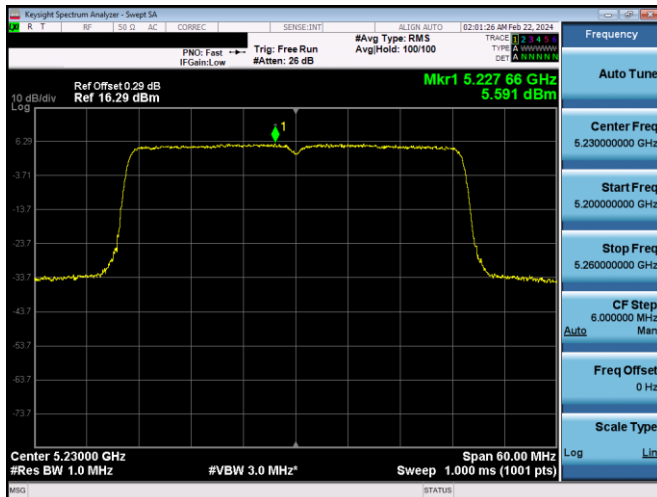

Plot 7-628. PSD CDD PRIMARY Antenna WF8 (40MHz BW 802.11ax(SU) – Ch. 46, MCS4)