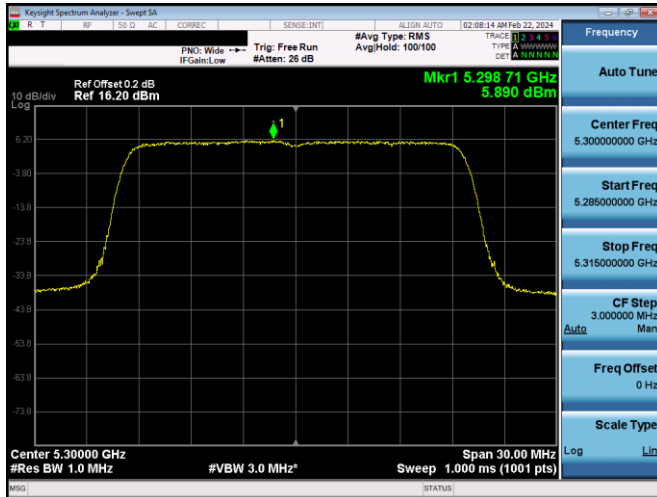

Plot 7-640. PSD CDD PRIMARY Antenna WF8 (20MHz BW 802.11ax(SU) – Ch. 60, MCS4)