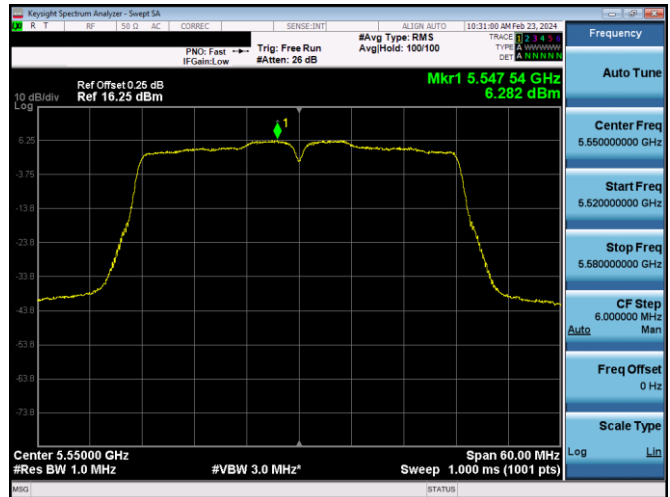

Plot 7-610. PSD CDD PRIMARY Antenna WF8 (40MHz BW 802.11n - Ch. 110, MCS10)