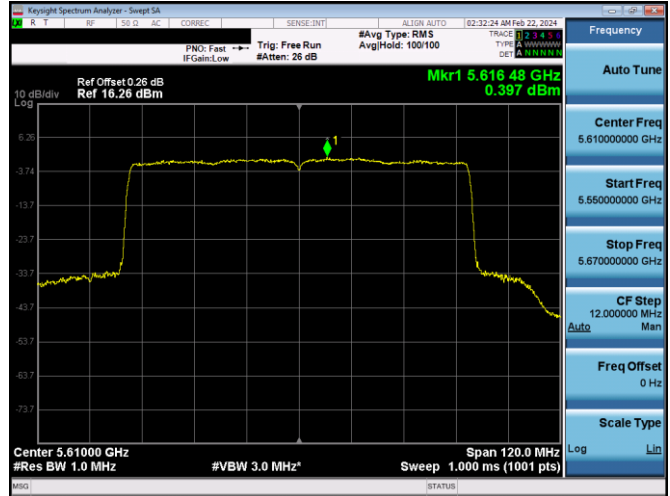

Plot 7-660. PSD CDD PRIMARY Antenna WF8 (80MHz BW 802.11ax(SU) – Ch. 122, MCS4)