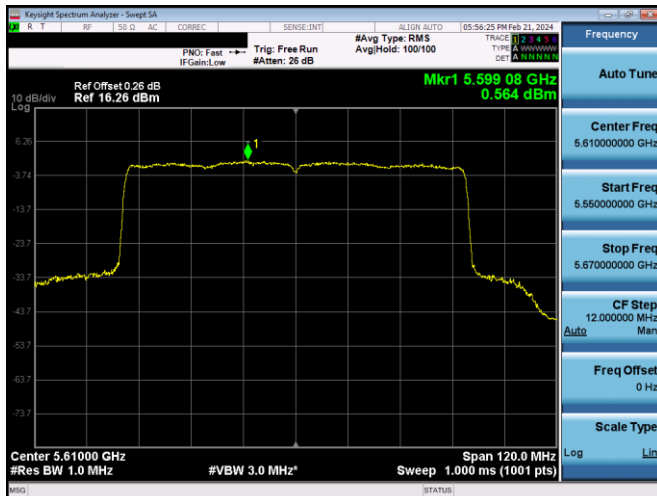

Plot 7-659. PSD CDD PRIMARY Antenna WF5b (80MHz BW 802.11ax(SU) – Ch. 122, MCS4)