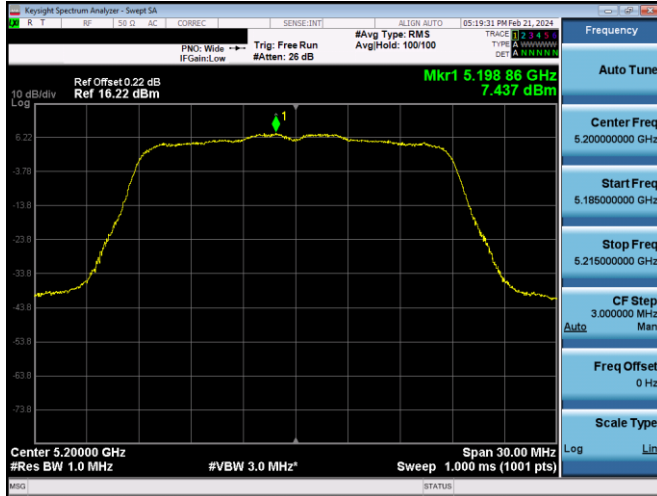

FCC ID: BCGA2925 IC: 579C-A2925		MEASUREMENT REPORT (CERTIFICATION)	Approved by: Technical Manager
Test Report S/N: 1C2311270069-11-R2.BCG	Test Dates: 11/29/2023-02/03/2024	EUT Type: Tablet Device	Page 226 of 588

Plot 7-619. PSD CDD PRIMARY Antenna WF5b (160MHz BW 802.11ax(SU) – Ch. 114, MCS2)

Plot 7-620. PSD CDD PRIMARY Antenna WF8 (160MHz BW 802.11ax(SU) – Ch. 114, MCS2)

FCC ID: BCGA2925 IC: 579C-A2925		MEASUREMENT REPORT (CERTIFICATION)	Approved by: Technical Manager
Test Report S/N: 1C2311270069-11-R2.BCG	Test Dates: 11/29/2023-02/03/2024	EUT Type: Tablet Device	Page 227 of 588