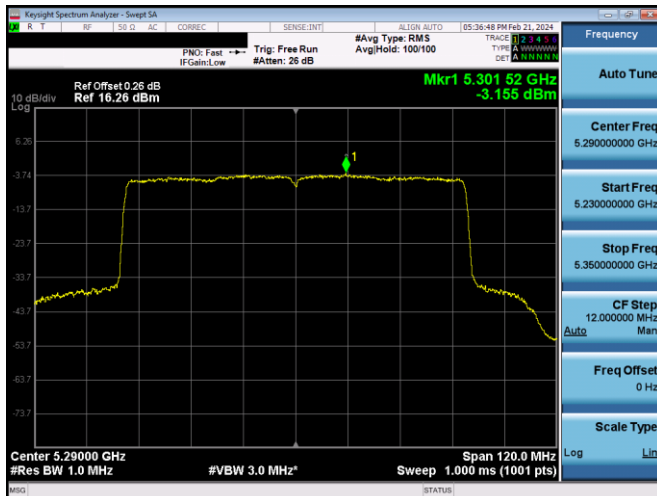

Plot 7-647. PSD CDD PRIMARY Antenna WF5b (80MHz BW 802.11ax(SU) - Ch. 58, MCS4)