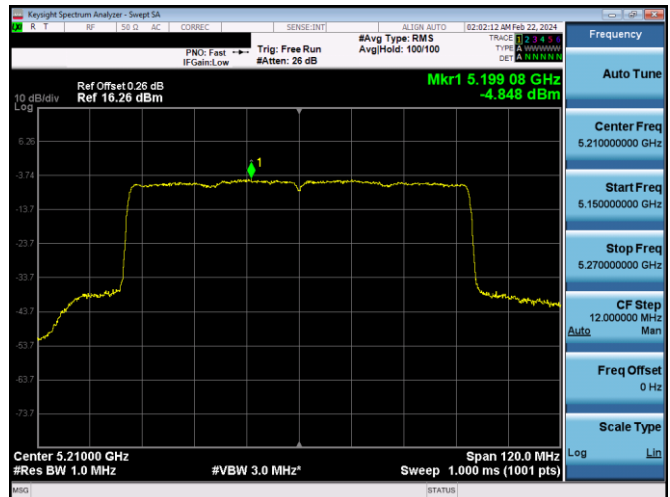

Plot 7-632. PSD CDD PRIMARY Antenna WF8 (80MHz BW 802.11ax(SU) – Ch. 42, MCS4)

FCC ID: BCGA2925 IC: 579C-A2925		MEASUREMENT REPORT (CERTIFICATION)	Approved by: Technical Manager
Test Report S/N: 1C2311270069-11-R2.BCG	Test Dates: 11/29/2023-02/03/2024	EUT Type: Tablet Device	Page 229 of 588