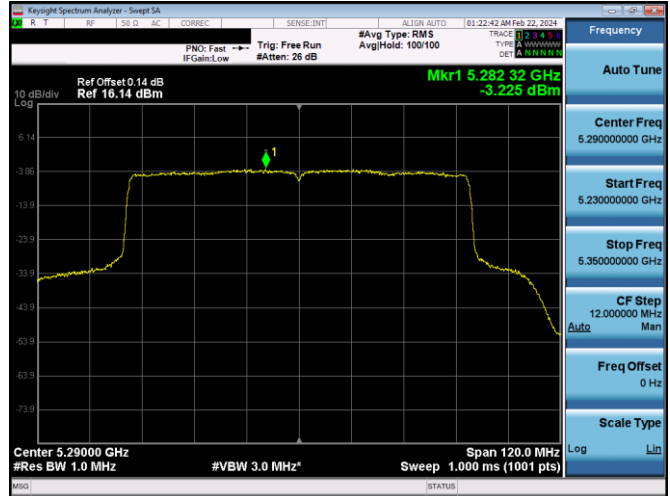

Plot 7-604. PSD CDD PRIMARY Antenna WF8 (80MHz BW 802.11ax(SU) - Ch. 58, MCS2)