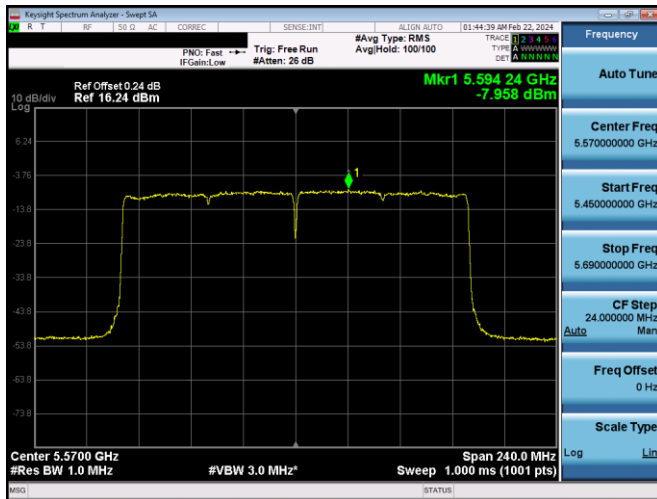

Plot 7-620. PSD CDD PRIMARY Antenna WF8 (160MHz BW 802.11ax(SU) – Ch. 114, MCS2)

FCC ID: BCGA2925 IC: 579C-A2925		MEASUREMENT REPORT (CERTIFICATION)	Approved by: Technical Manager
Test Report S/N: 1C2311270069-11-R2.BCG	Test Dates: 11/29/2023-02/03/2024	EUT Type: Tablet Device	Page 227 of 588