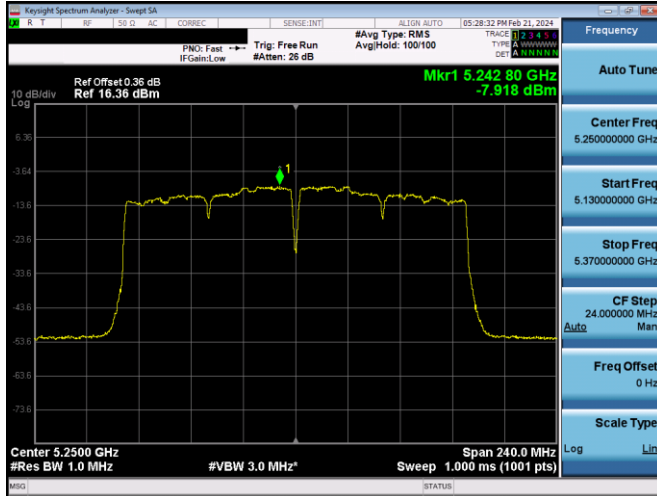

Plot 7-633. PSD CDD PRIMARY Antenna WF5b (160MHz BW 802.11ac - Ch. 50, MCS4)