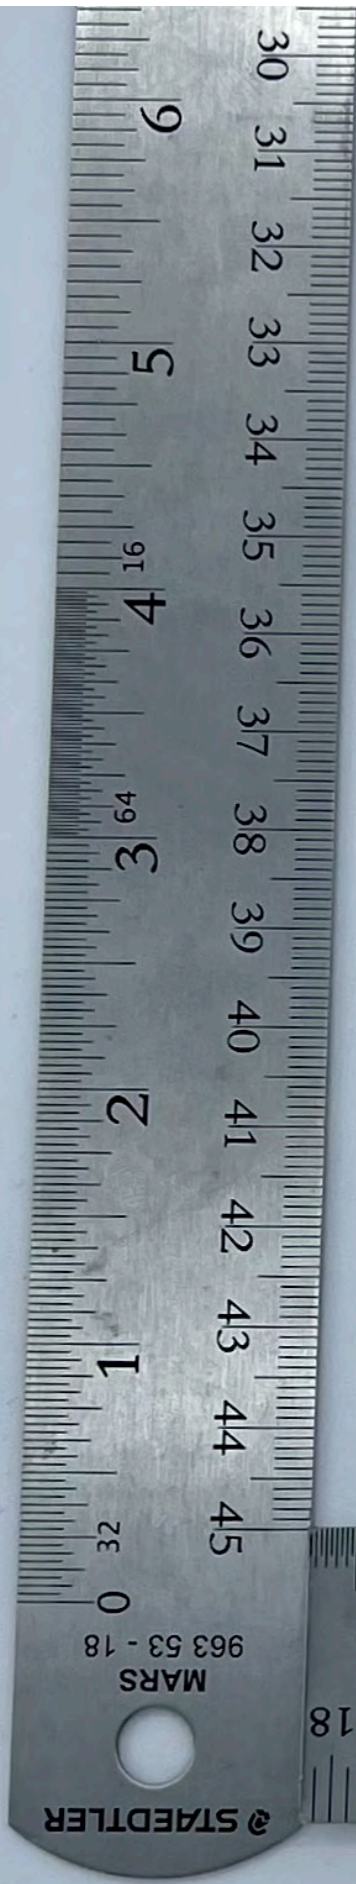

A2918
Multi-touch
Trackpad-
Front

STAEOTLER
MARS
963 53 - 18

MADE IN CHINA

A2918
Multi-touch
Trackpad-
Back

A2918

Keyboard-
Front

STAEDETLER
MARS
963 53 - 18

1 2 3 4 5 6 7 8 9 10 11 12 13 14 15 16 17 18 19 20 21 22 23 24 25 26 27 28 29 30 31 32 33 34 35 36 37 38 39 40 41 42 43 44 45
MADE IN CHINA
STAINLESS STEEL

A2918

Keyboard-
Back

963 53 - 18
MARS
© STAEDTLER

MADE IN CHINA

STAINLESS STEEL

A2918

Display
assembly-
Front

963 53 - 18
MARS
STAEDTLER

A2918
Display
assembly-
Back