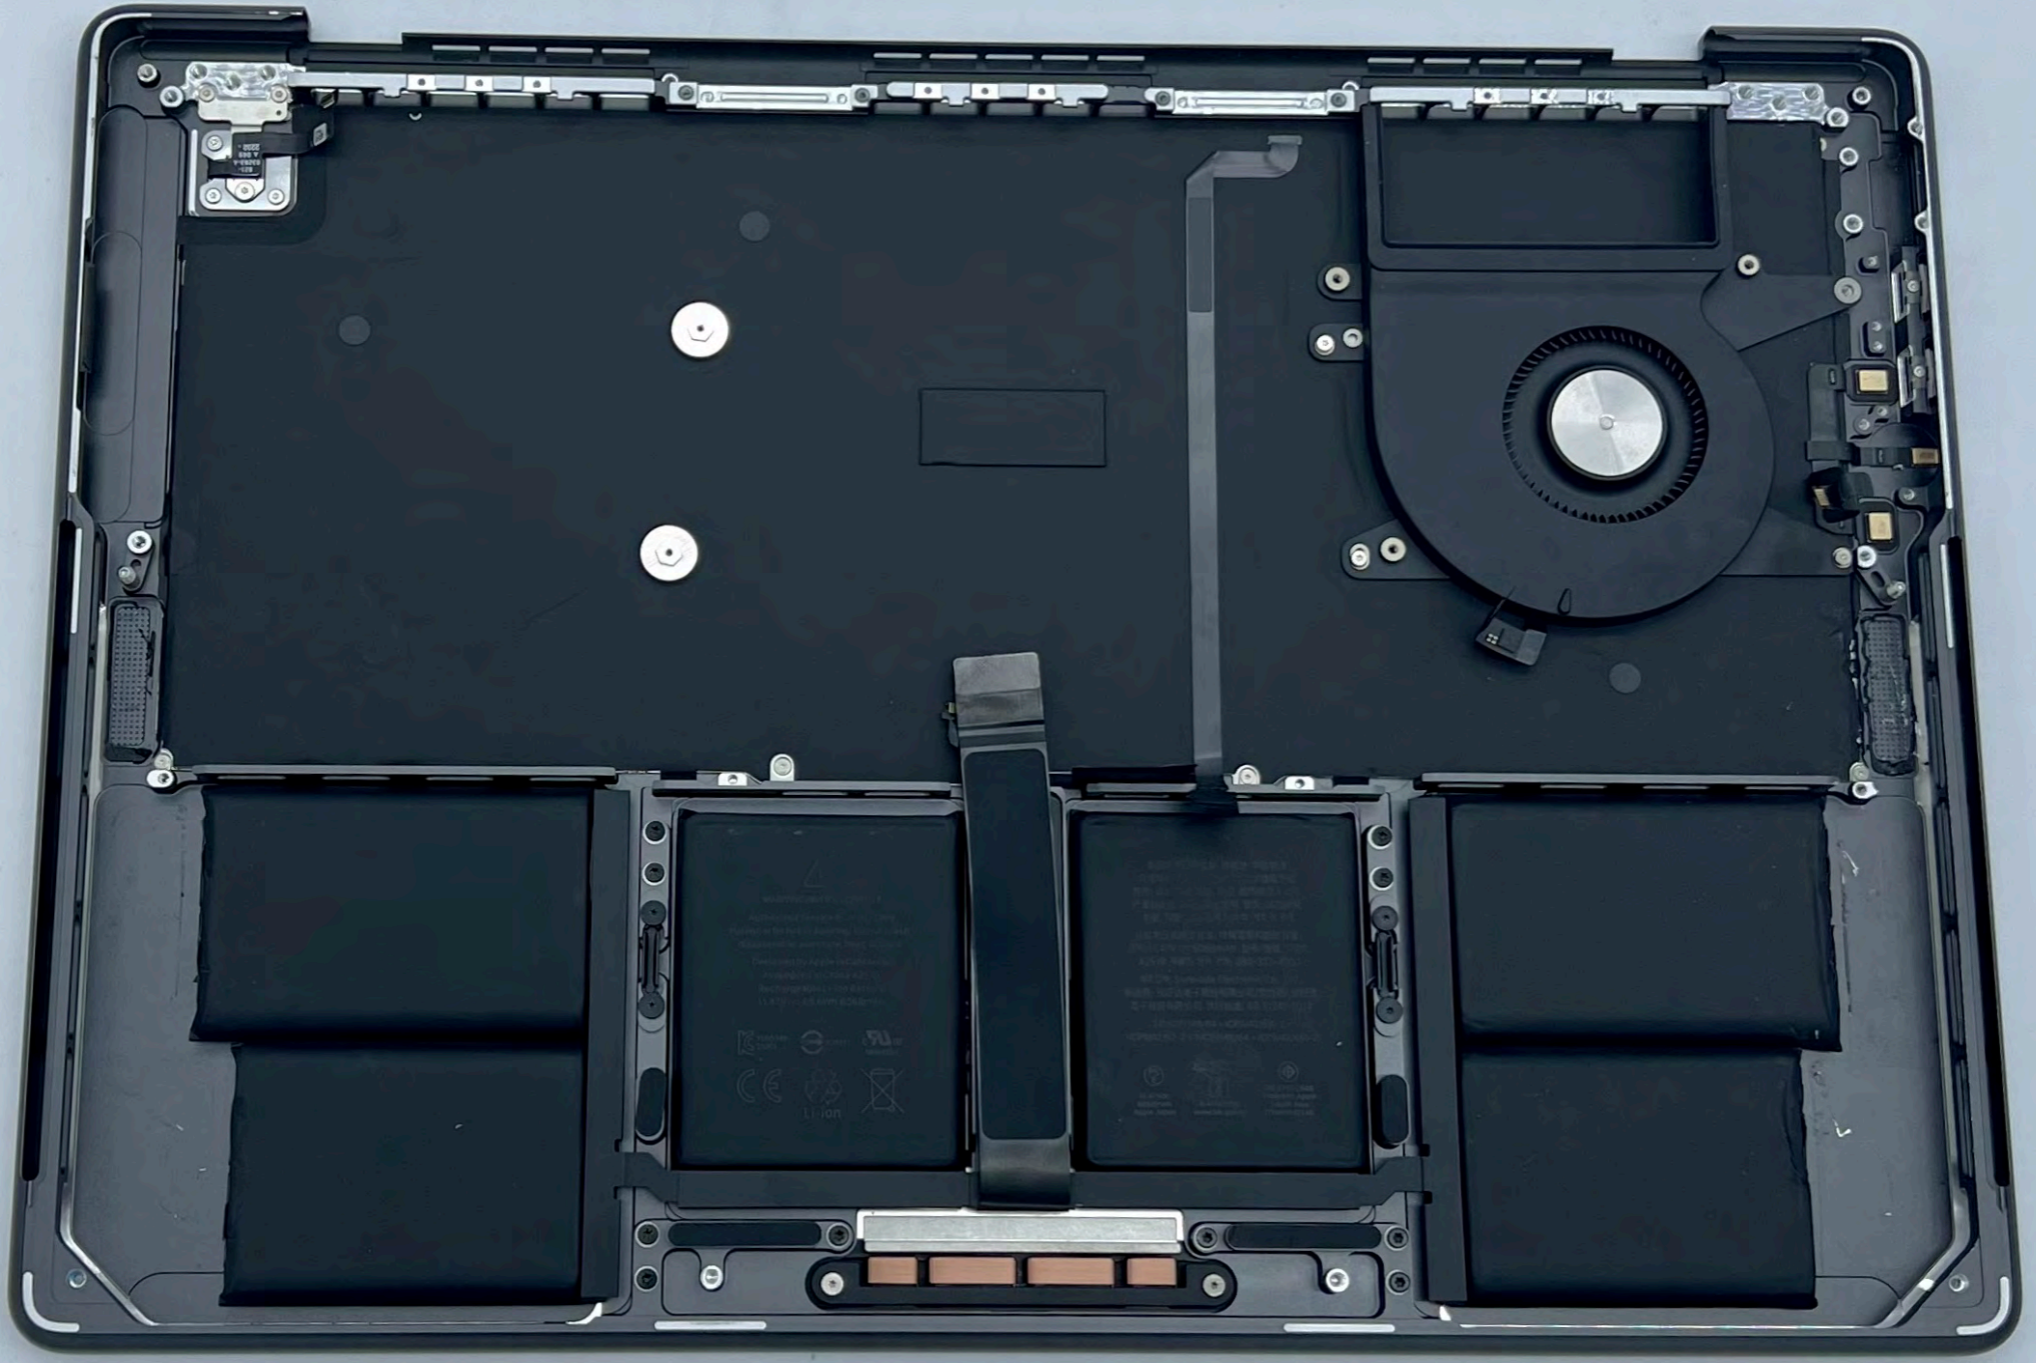

A2918
Multi-touch
Trackpad-
Front

STAEOTLER
MARS
963 53 - 18

MADE IN CHINA

A2918
Multi-touch
Trackpad-
Back

A2918

Keyboard-
Front

STAEDETLER
MARS
963 53 - 18

1 2 3 4 5 6 7 8 9 10 11 12 13 14 15 16 17 18 19 20 21 22 23 24 25 26 27 28 29 30 31 32 33 34 35 36 37 38 39 40 41 42 43 44 45
MADE IN CHINA
STAINLESS STEEL

A2918

Keyboard-
Back

963 53 - 18
MARS
© STAEDTLER

MADE IN CHINA

STAINLESS STEEL

A2918

Display
assembly-
Front

963 53 - 18
MARS
STAEDTLER

A2918
Display
assembly-
Back