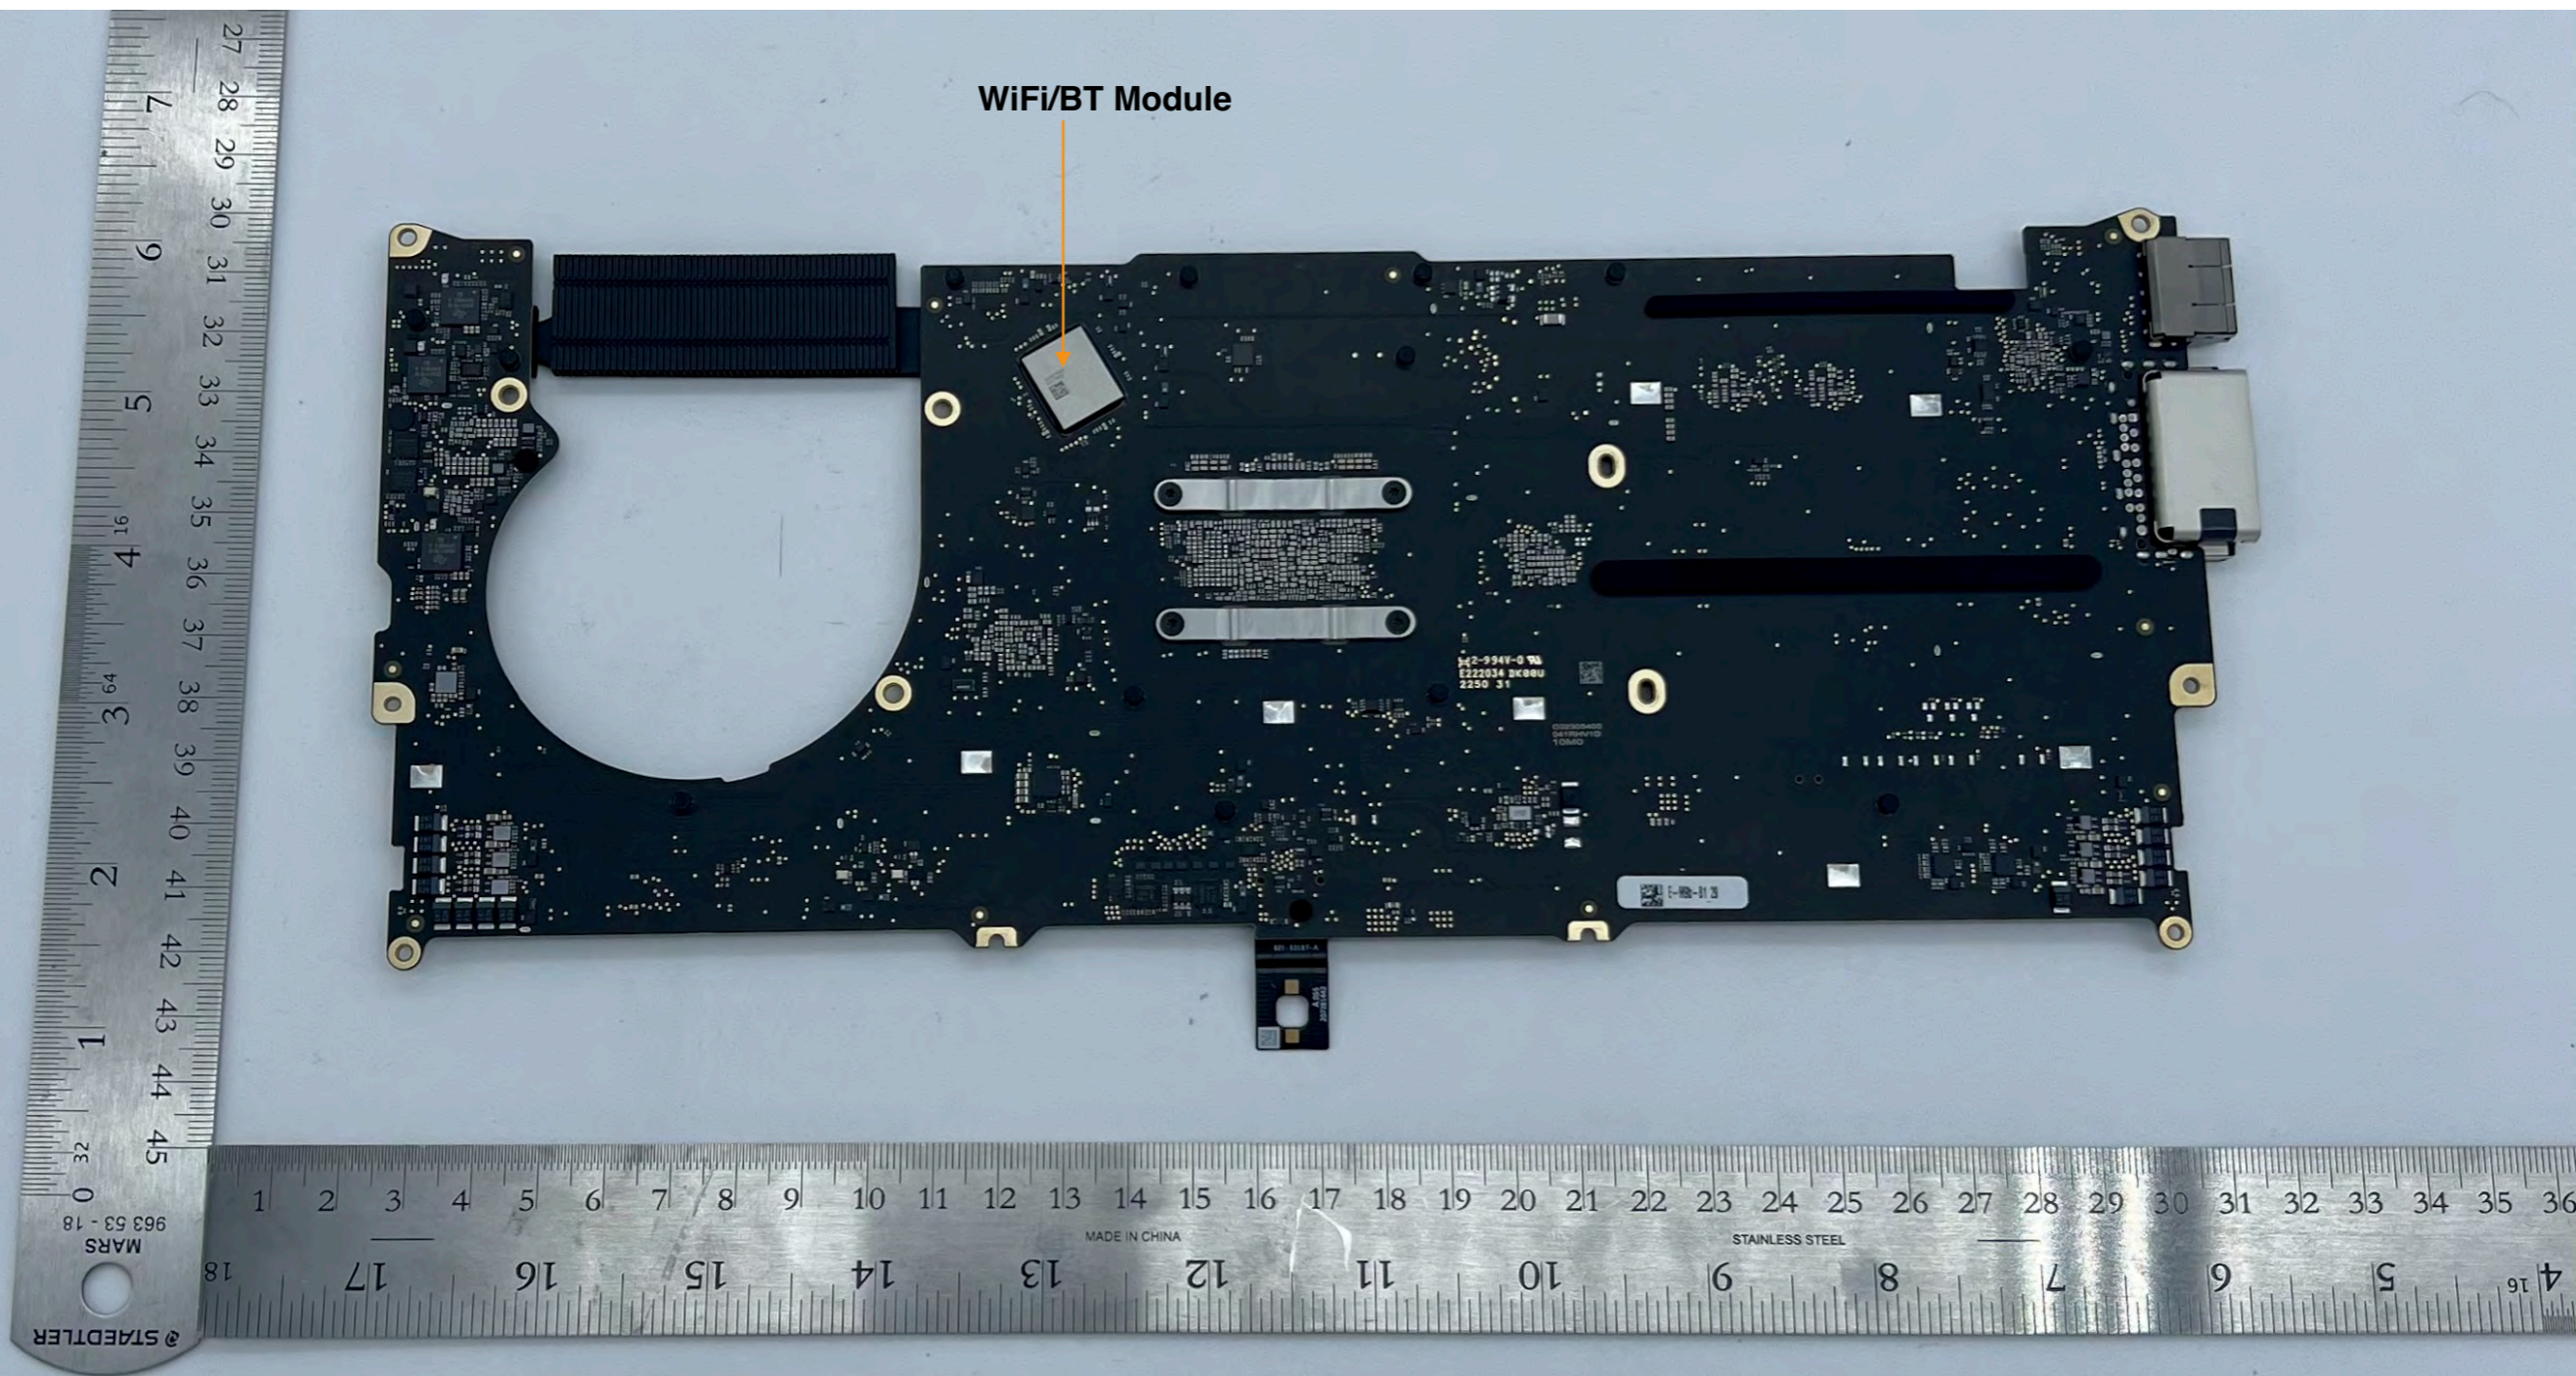

1

A2918
MagSafe Port -
Front

STAEDTLER
MARS
963 53 - 18

MADE IN CHINA

A2918
MagSafe Port-
Back

STAEDTLER

MARS
963 53 - 18

MADE IN CHINA

A2918

MLB with shields- Front

WiFi/BT Module

A2918
MLB with shields- Back

A2918

MLB without shields-
Front

A2918

MLB without shields-
Back