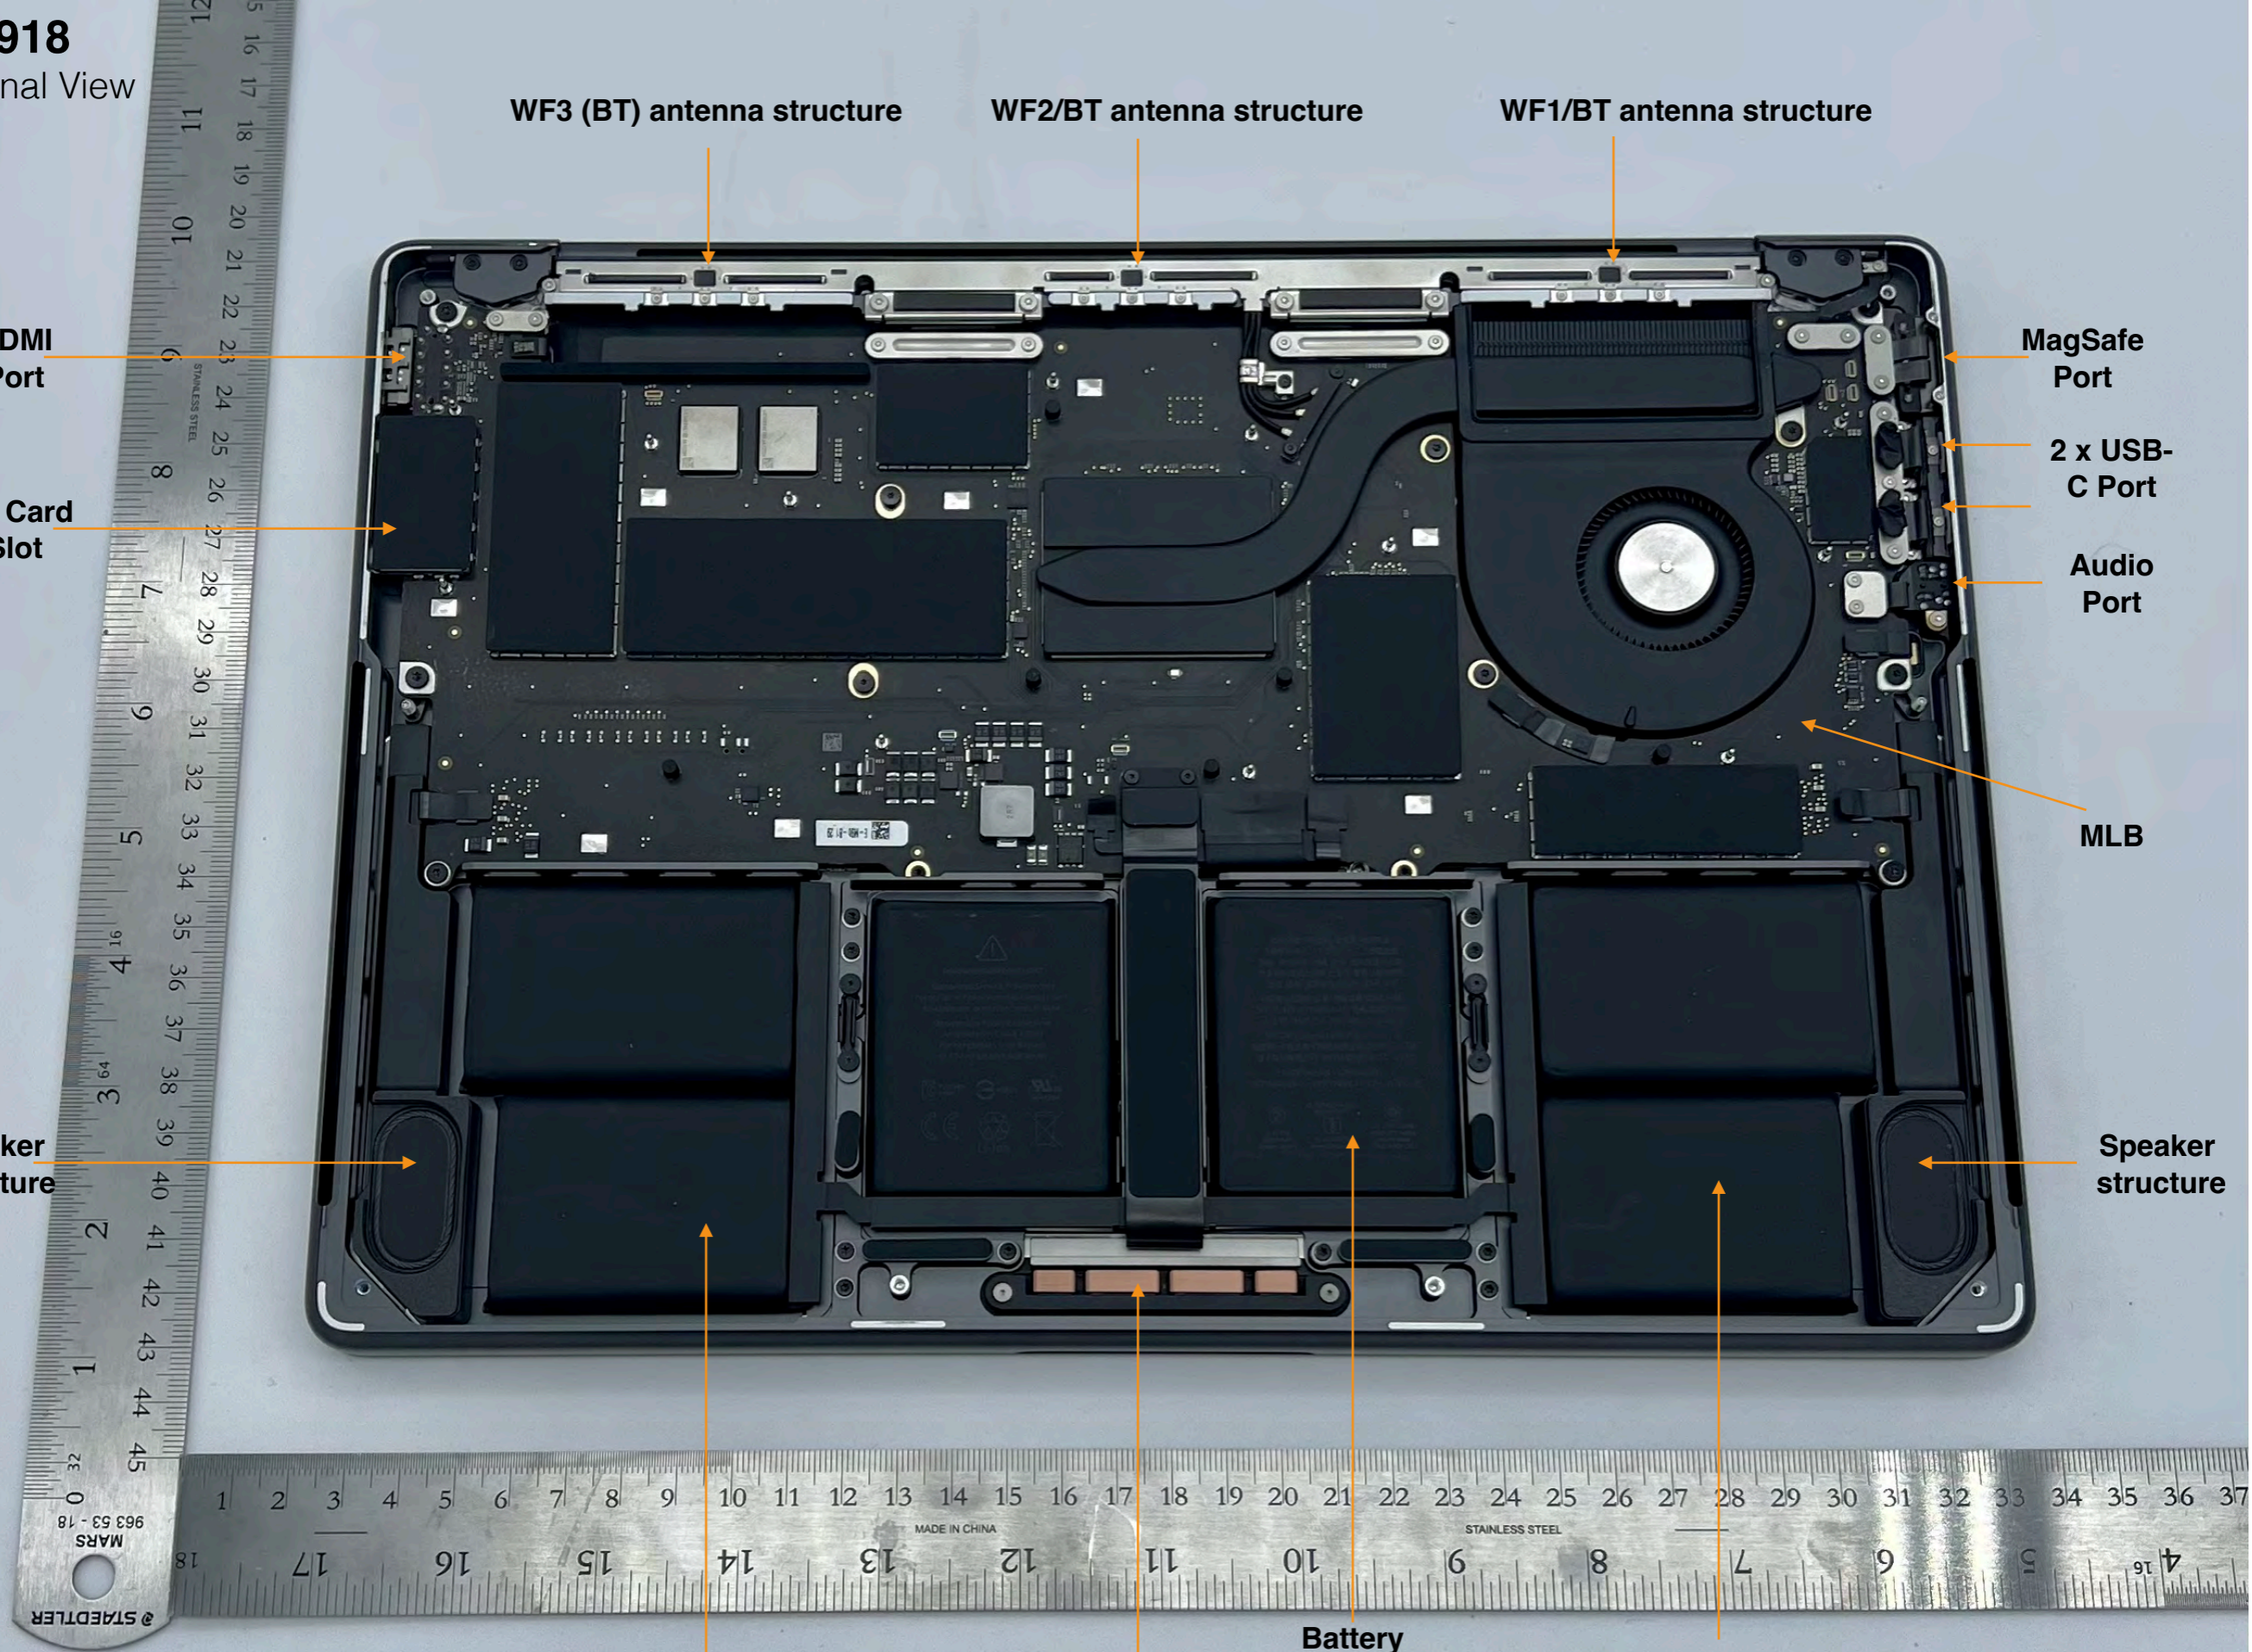

A2918

Internal View

WF3 (BT) antenna structure

WF2/BT antenna structure

WF1/BT antenna structure

HDMI Port

SD Card Slot

MagSafe Port

2 x USB-C Port

Audio Port

MLB

Speaker structure

Speaker structure

Battery

Multi-touch Trackpad

Battery

Battery

A2918

WF1, WF2, WF3 (BT) antenna
structure and feed- Front

A2918

WF1, WF2, WF3 (BT) antenna
structure and feed- Back

A2918
Left and right
speaker
structure- Front

A2918

Left and right
speaker
structure- Back