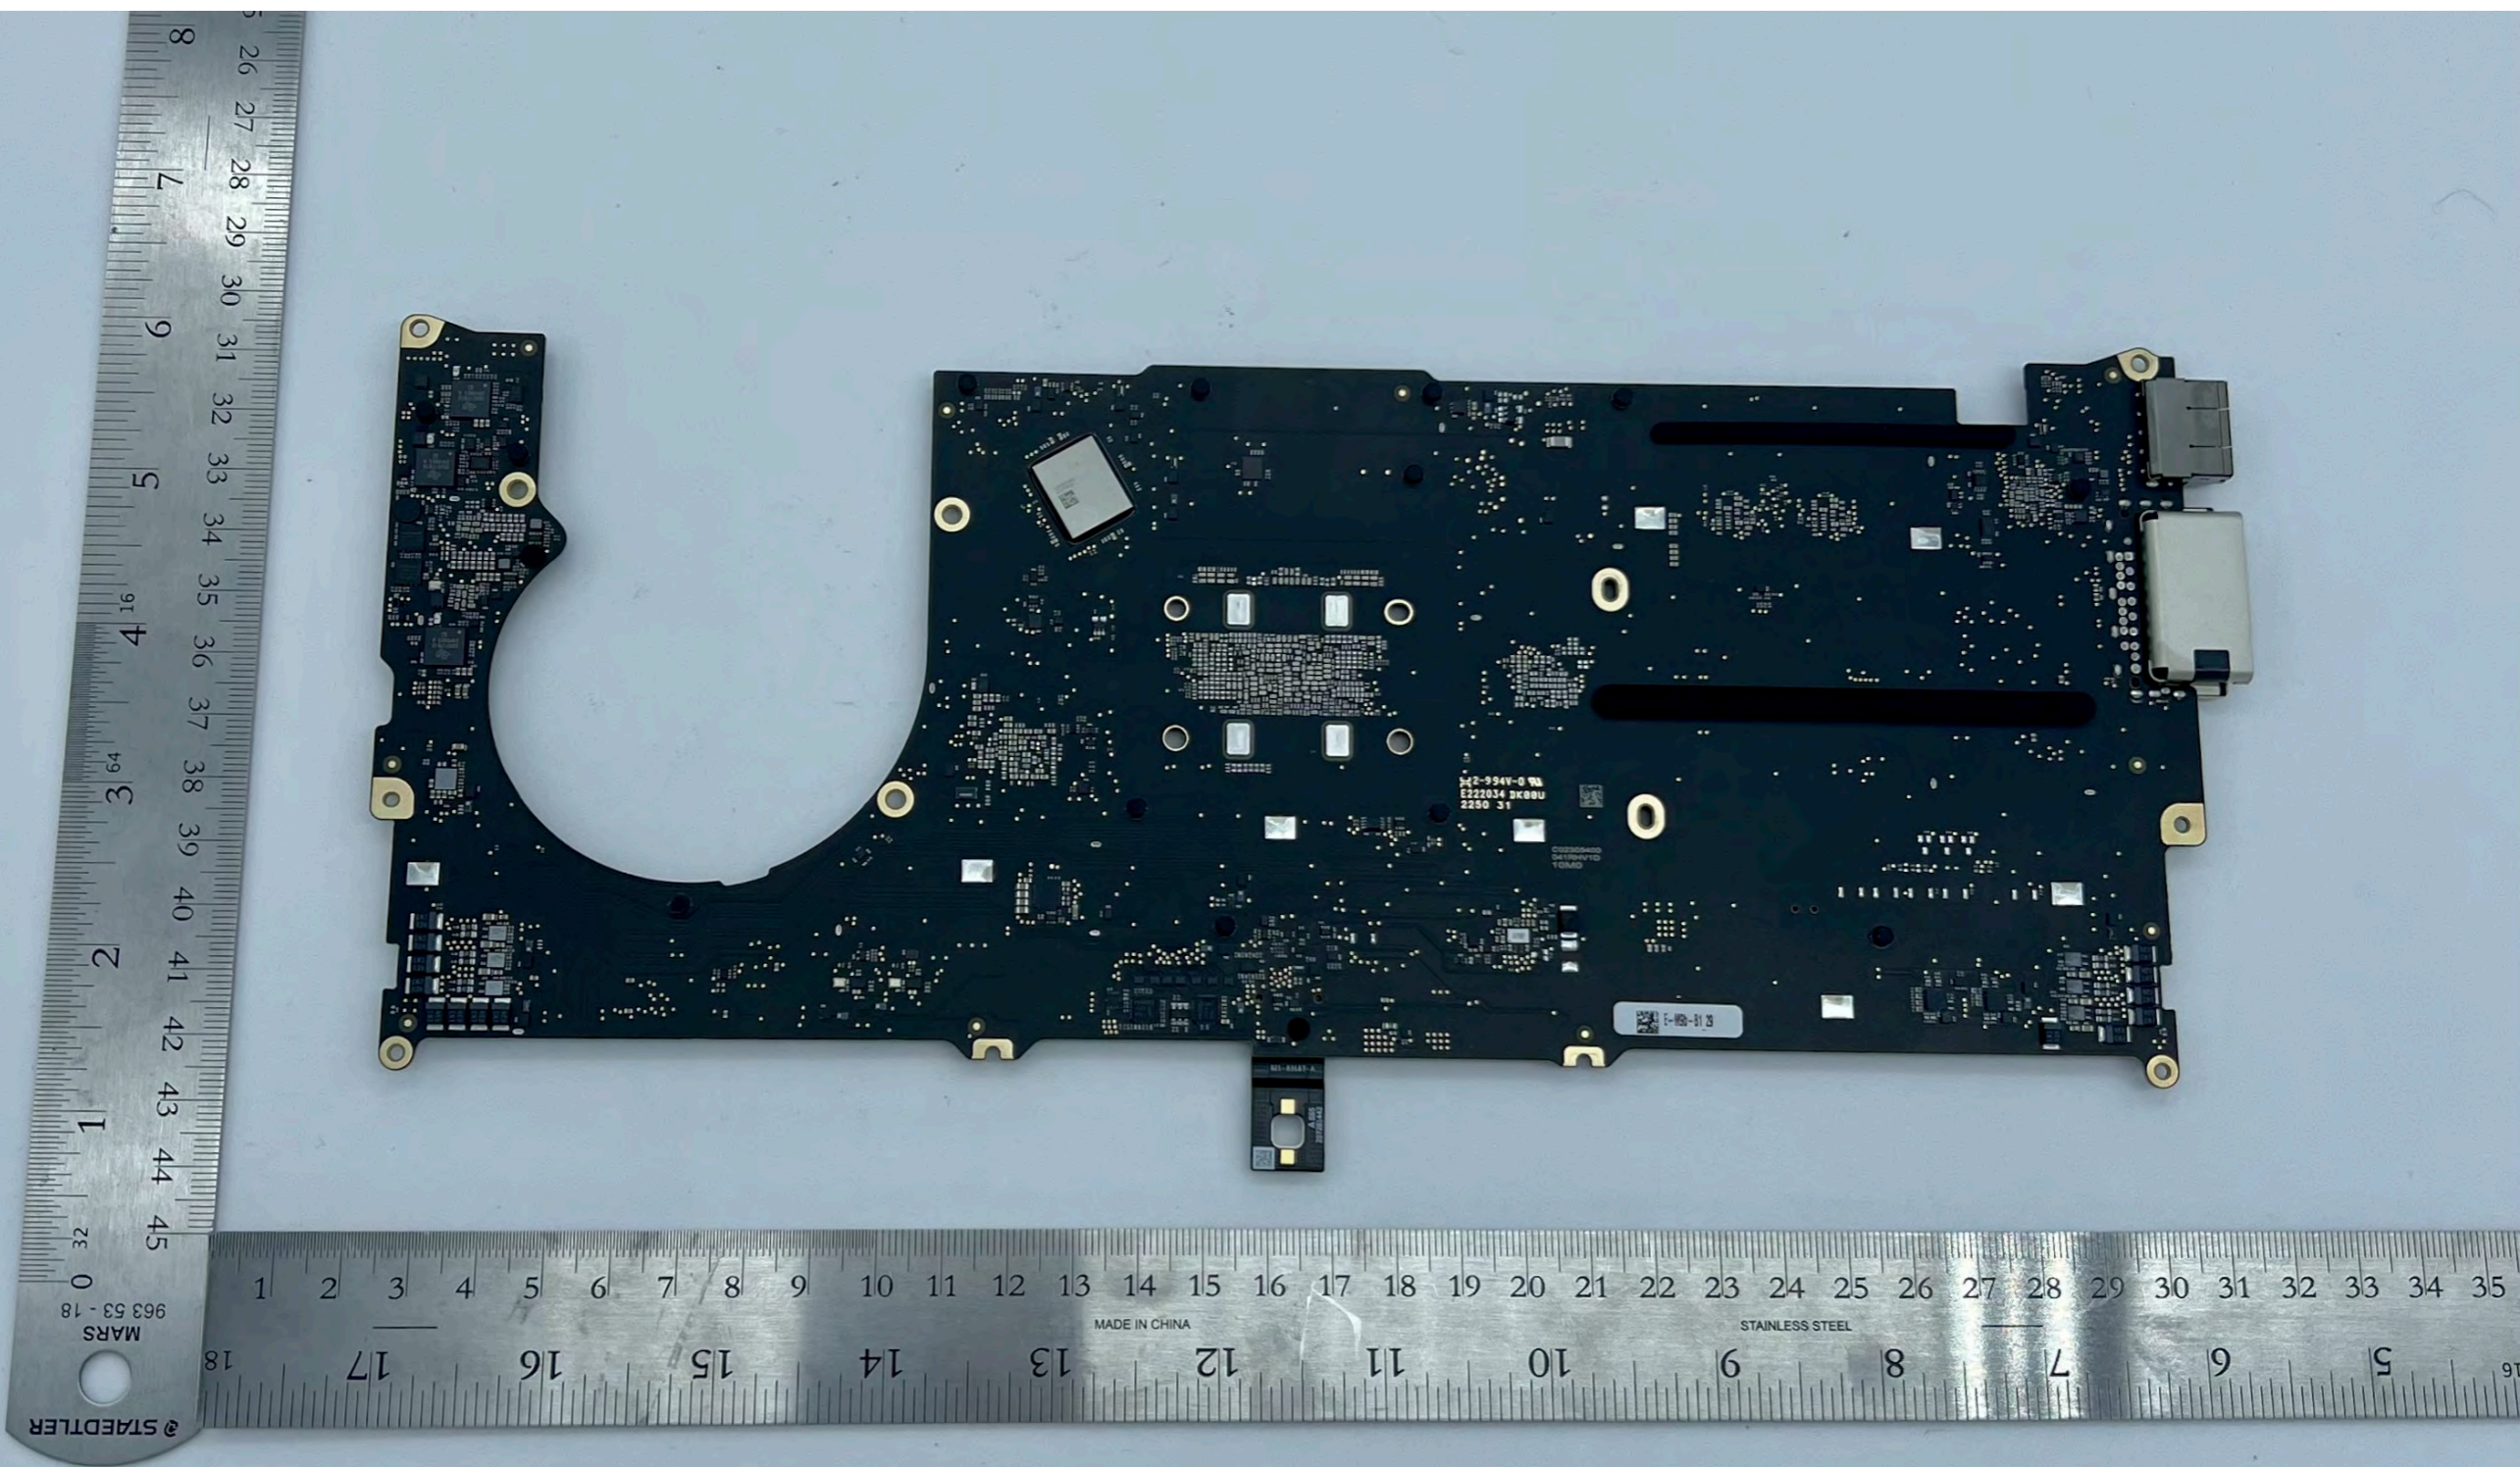

A2918

MLB with shields- Front

WiFi/BT Module

A2918
MLB with shields- Back

A2918

MLB without shields-
Front

A2918

MLB without shields-
Back