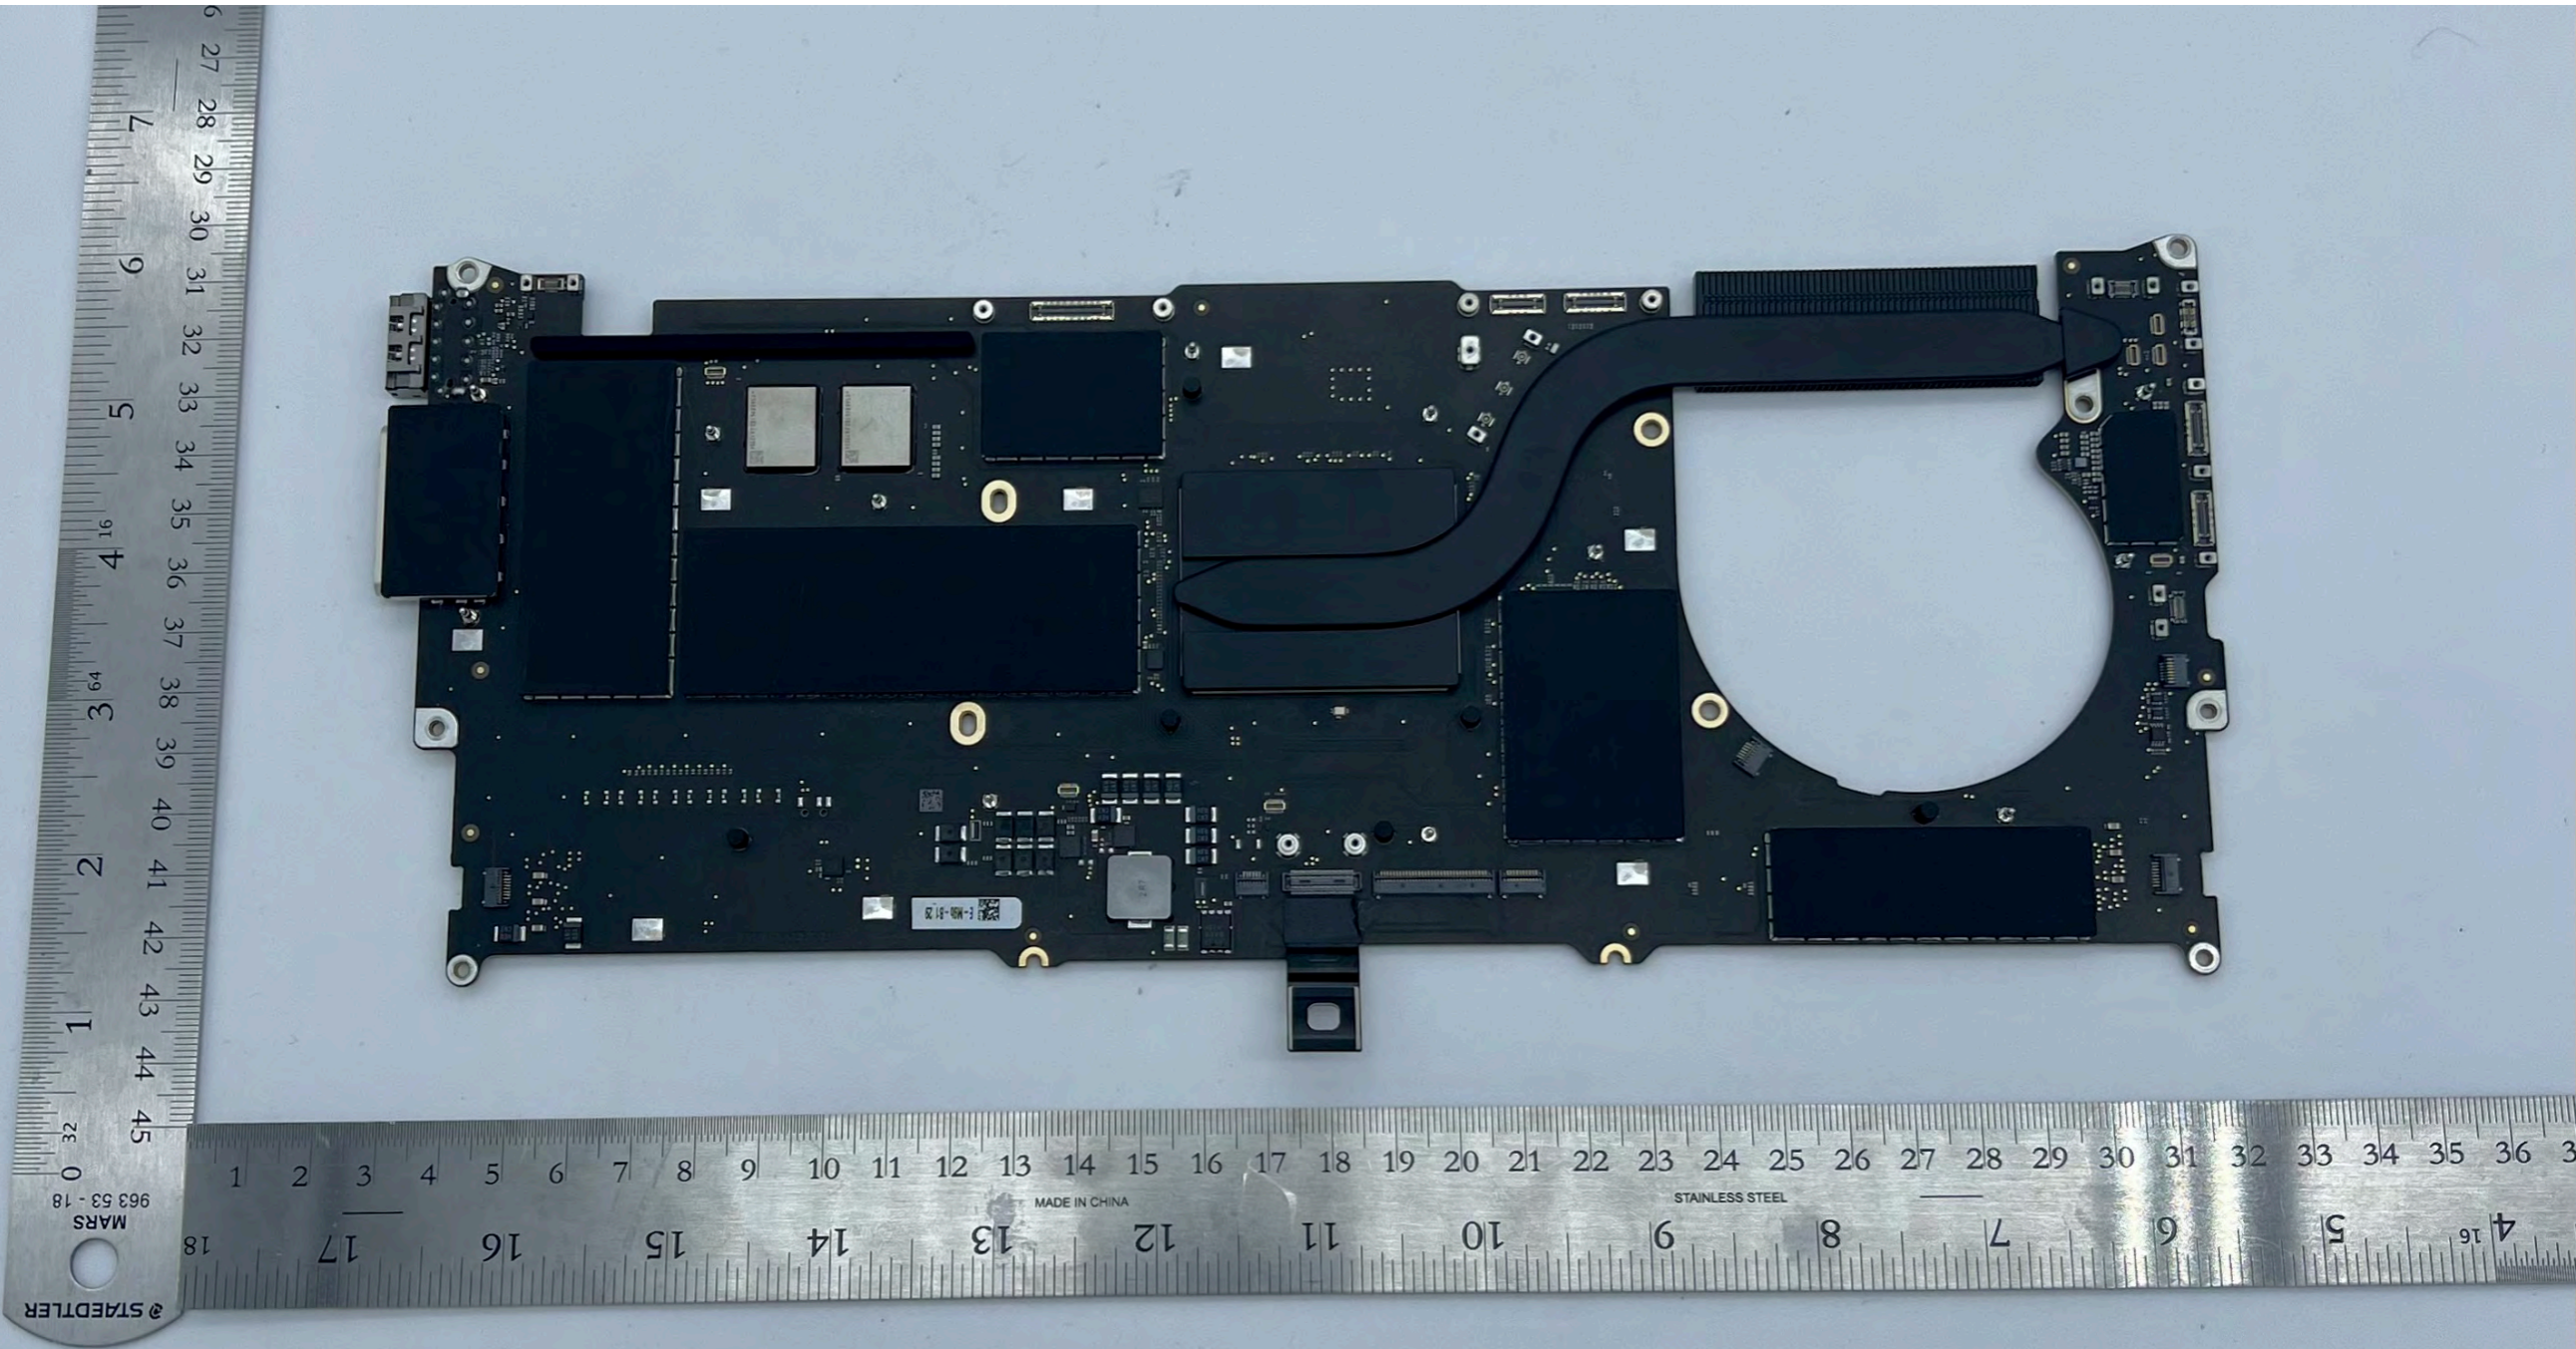

1

A2918
MagSafe Port -
Front

STAEDTLER
MARS
963 53 - 18

MADE IN CHINA

A2918
MagSafe Port-
Back

STAEDTLER

MARS
963 53 - 18

MADE IN CHINA

A2918

MLB with shields- Front

WiFi/BT Module

A2918
MLB with shields- Back

A2918

MLB without shields-
Front

A2918

MLB without shields-
Back