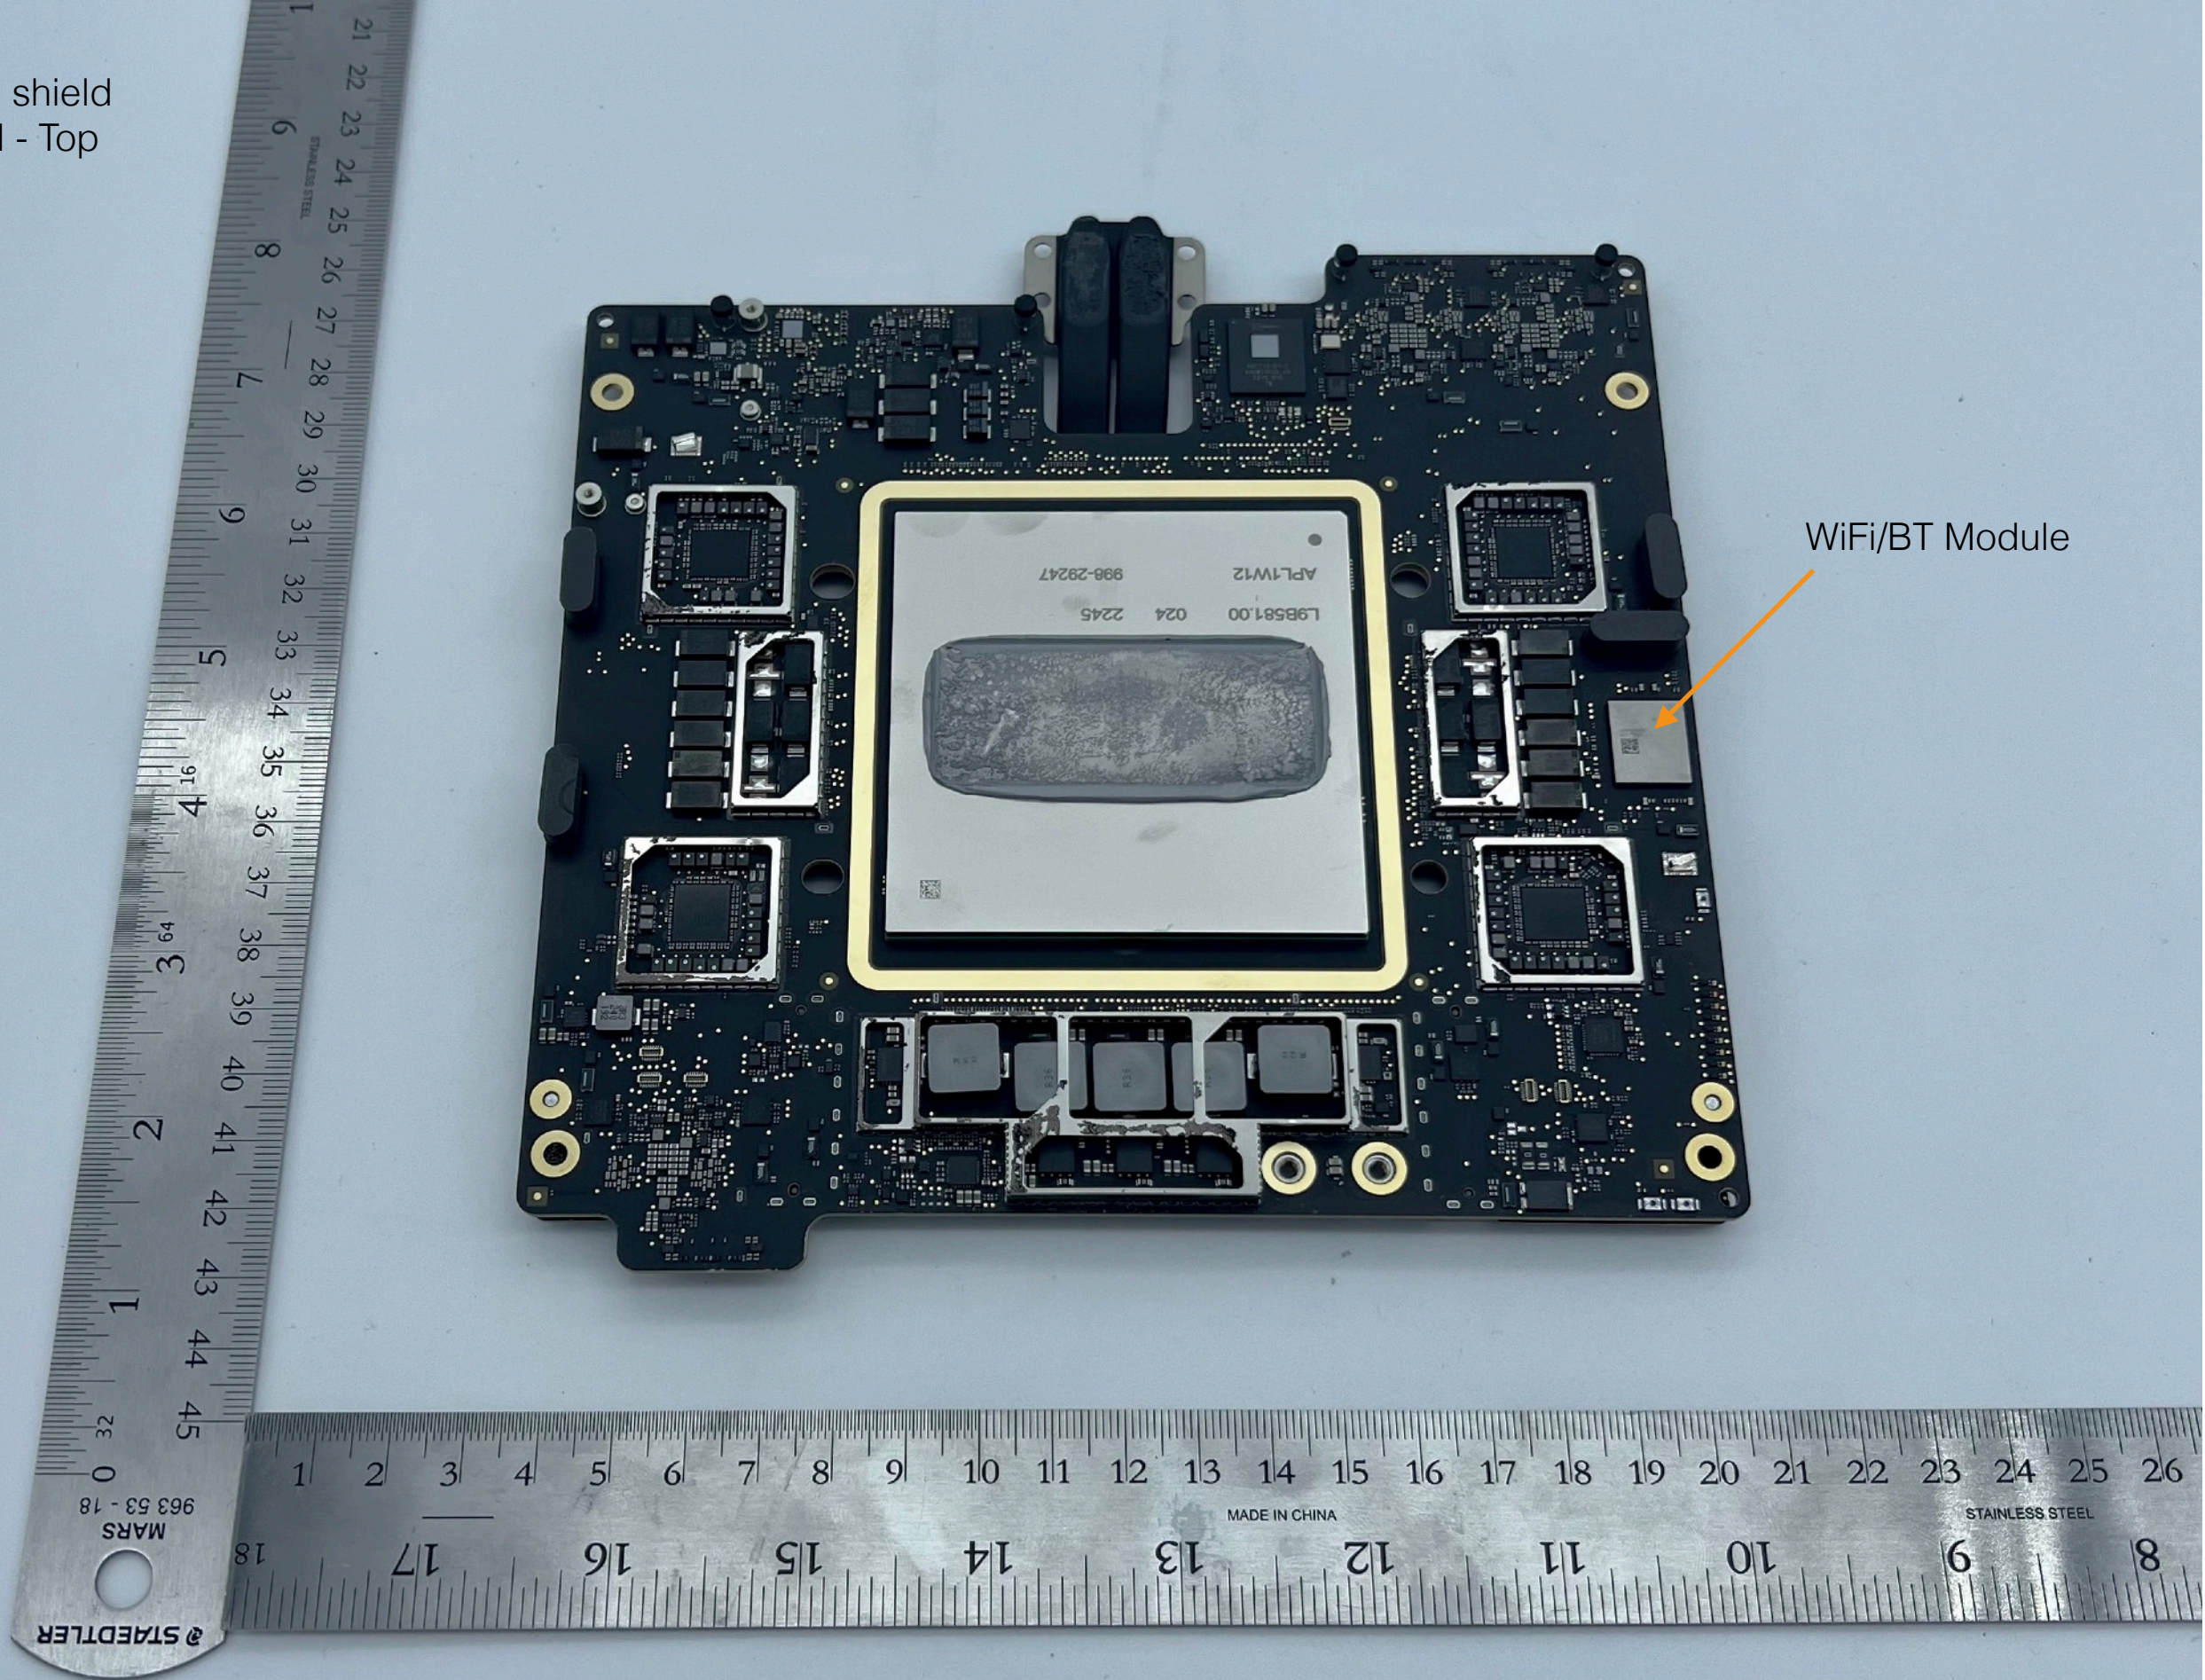

A2901

Bottom with
cover removed

A2901

Top

A2901

Back

STAEOTLER
MARS
963 53 - 18

MADE IN CHINA

STAIN

A2901

WF1 Antenna -
Front

A2901

WF1 Antenna -
Back

A2901

WF2 Antenna -
Front

A2901

WF2 Antenna
- Back

A2901

WF3 Antenna
- Front

A2901
WF3 Antenna
- Back

A2901
MLB with shield
removed - Top

WiFi/BT Module

APL1W12
998-29247
L9B581.00
024
2245

STAEOTLER
MARS
963 53 - 18

MADE IN CHINA

STAINLESS STEEL

A2901

MLB with shield
removed - Bottom