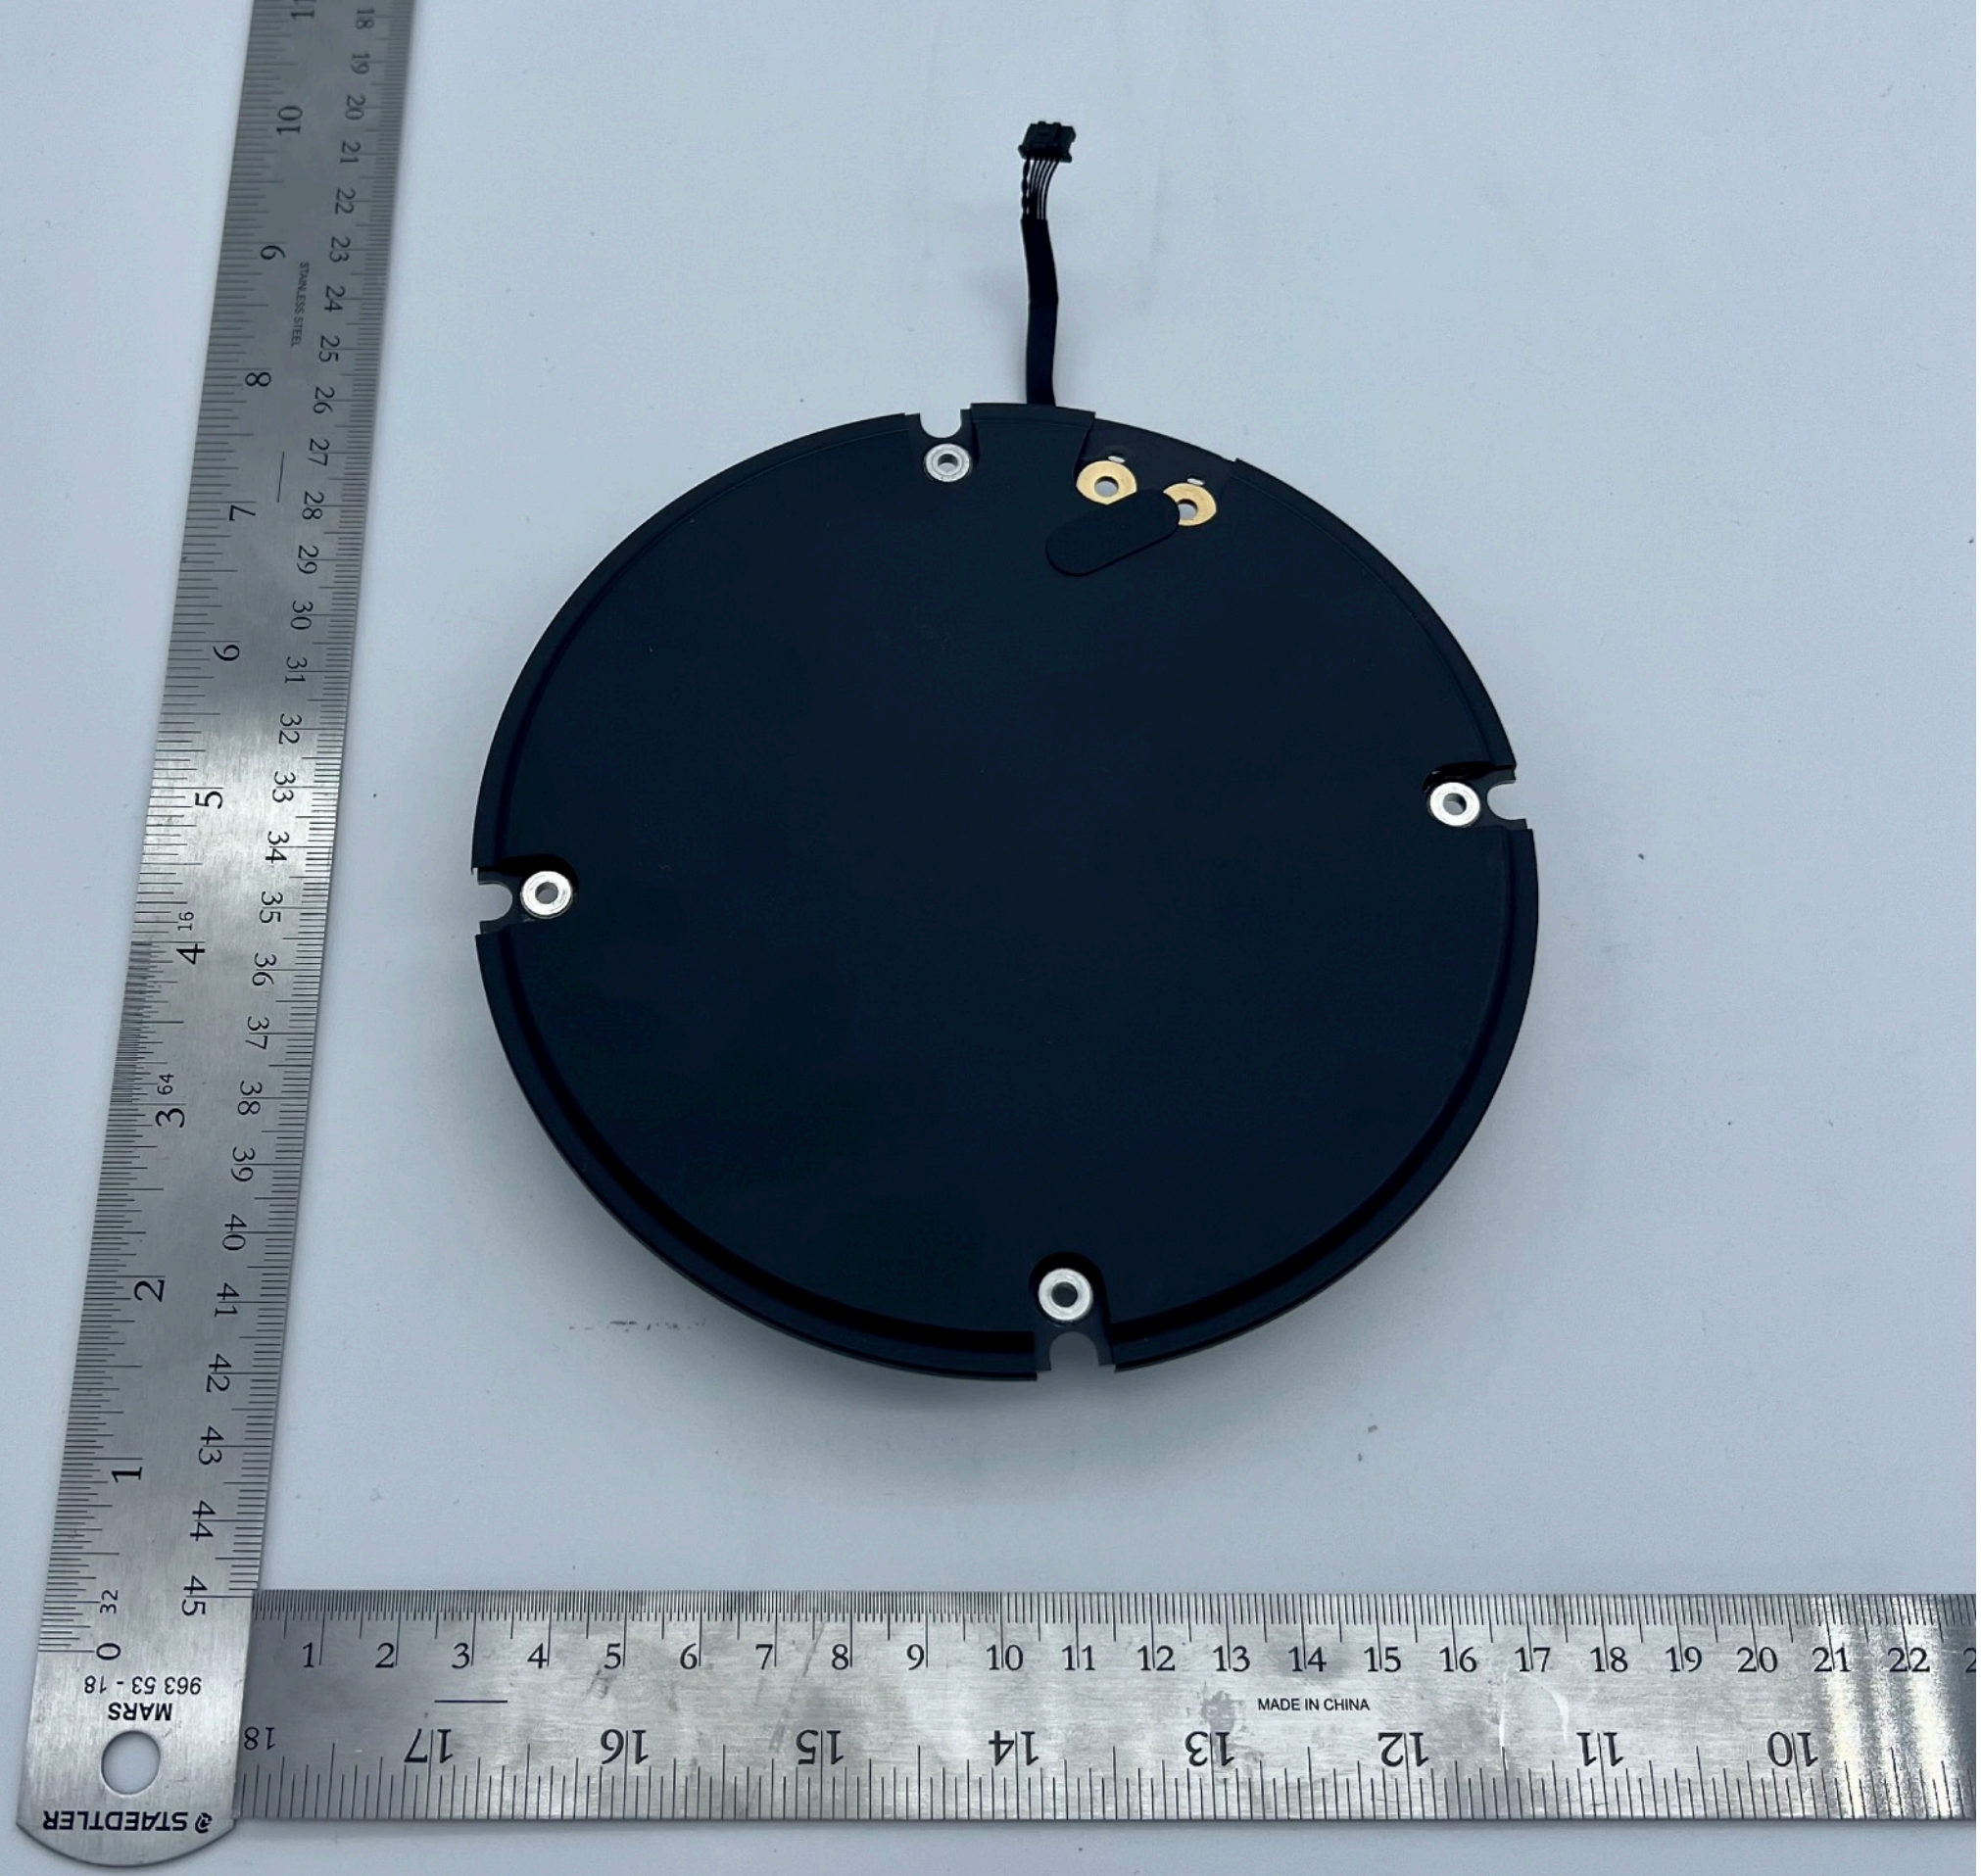

A2901

Bottom with
cover removed

A2901

Top

A2901

Back

STAEOTLER
MARS
963 53 - 18

MADE IN CHINA

STAIN

A2901

WF1 Antenna -
Front

A2901

WF1 Antenna -
Back

A2901

WF2 Antenna -
Front

A2901

WF2 Antenna
- Back

A2901

WF3 Antenna
- Front

A2901
WF3 Antenna
- Back

A2901
MLB with shield
removed - Top

WiFi/BT Module

APL1W12
998-29247
L9B581.00
024
2245

STAEOTLER
MARS
963 53 - 18

MADE IN CHINA

STAINLESS STEEL

A2901

MLB with shield
removed - Bottom