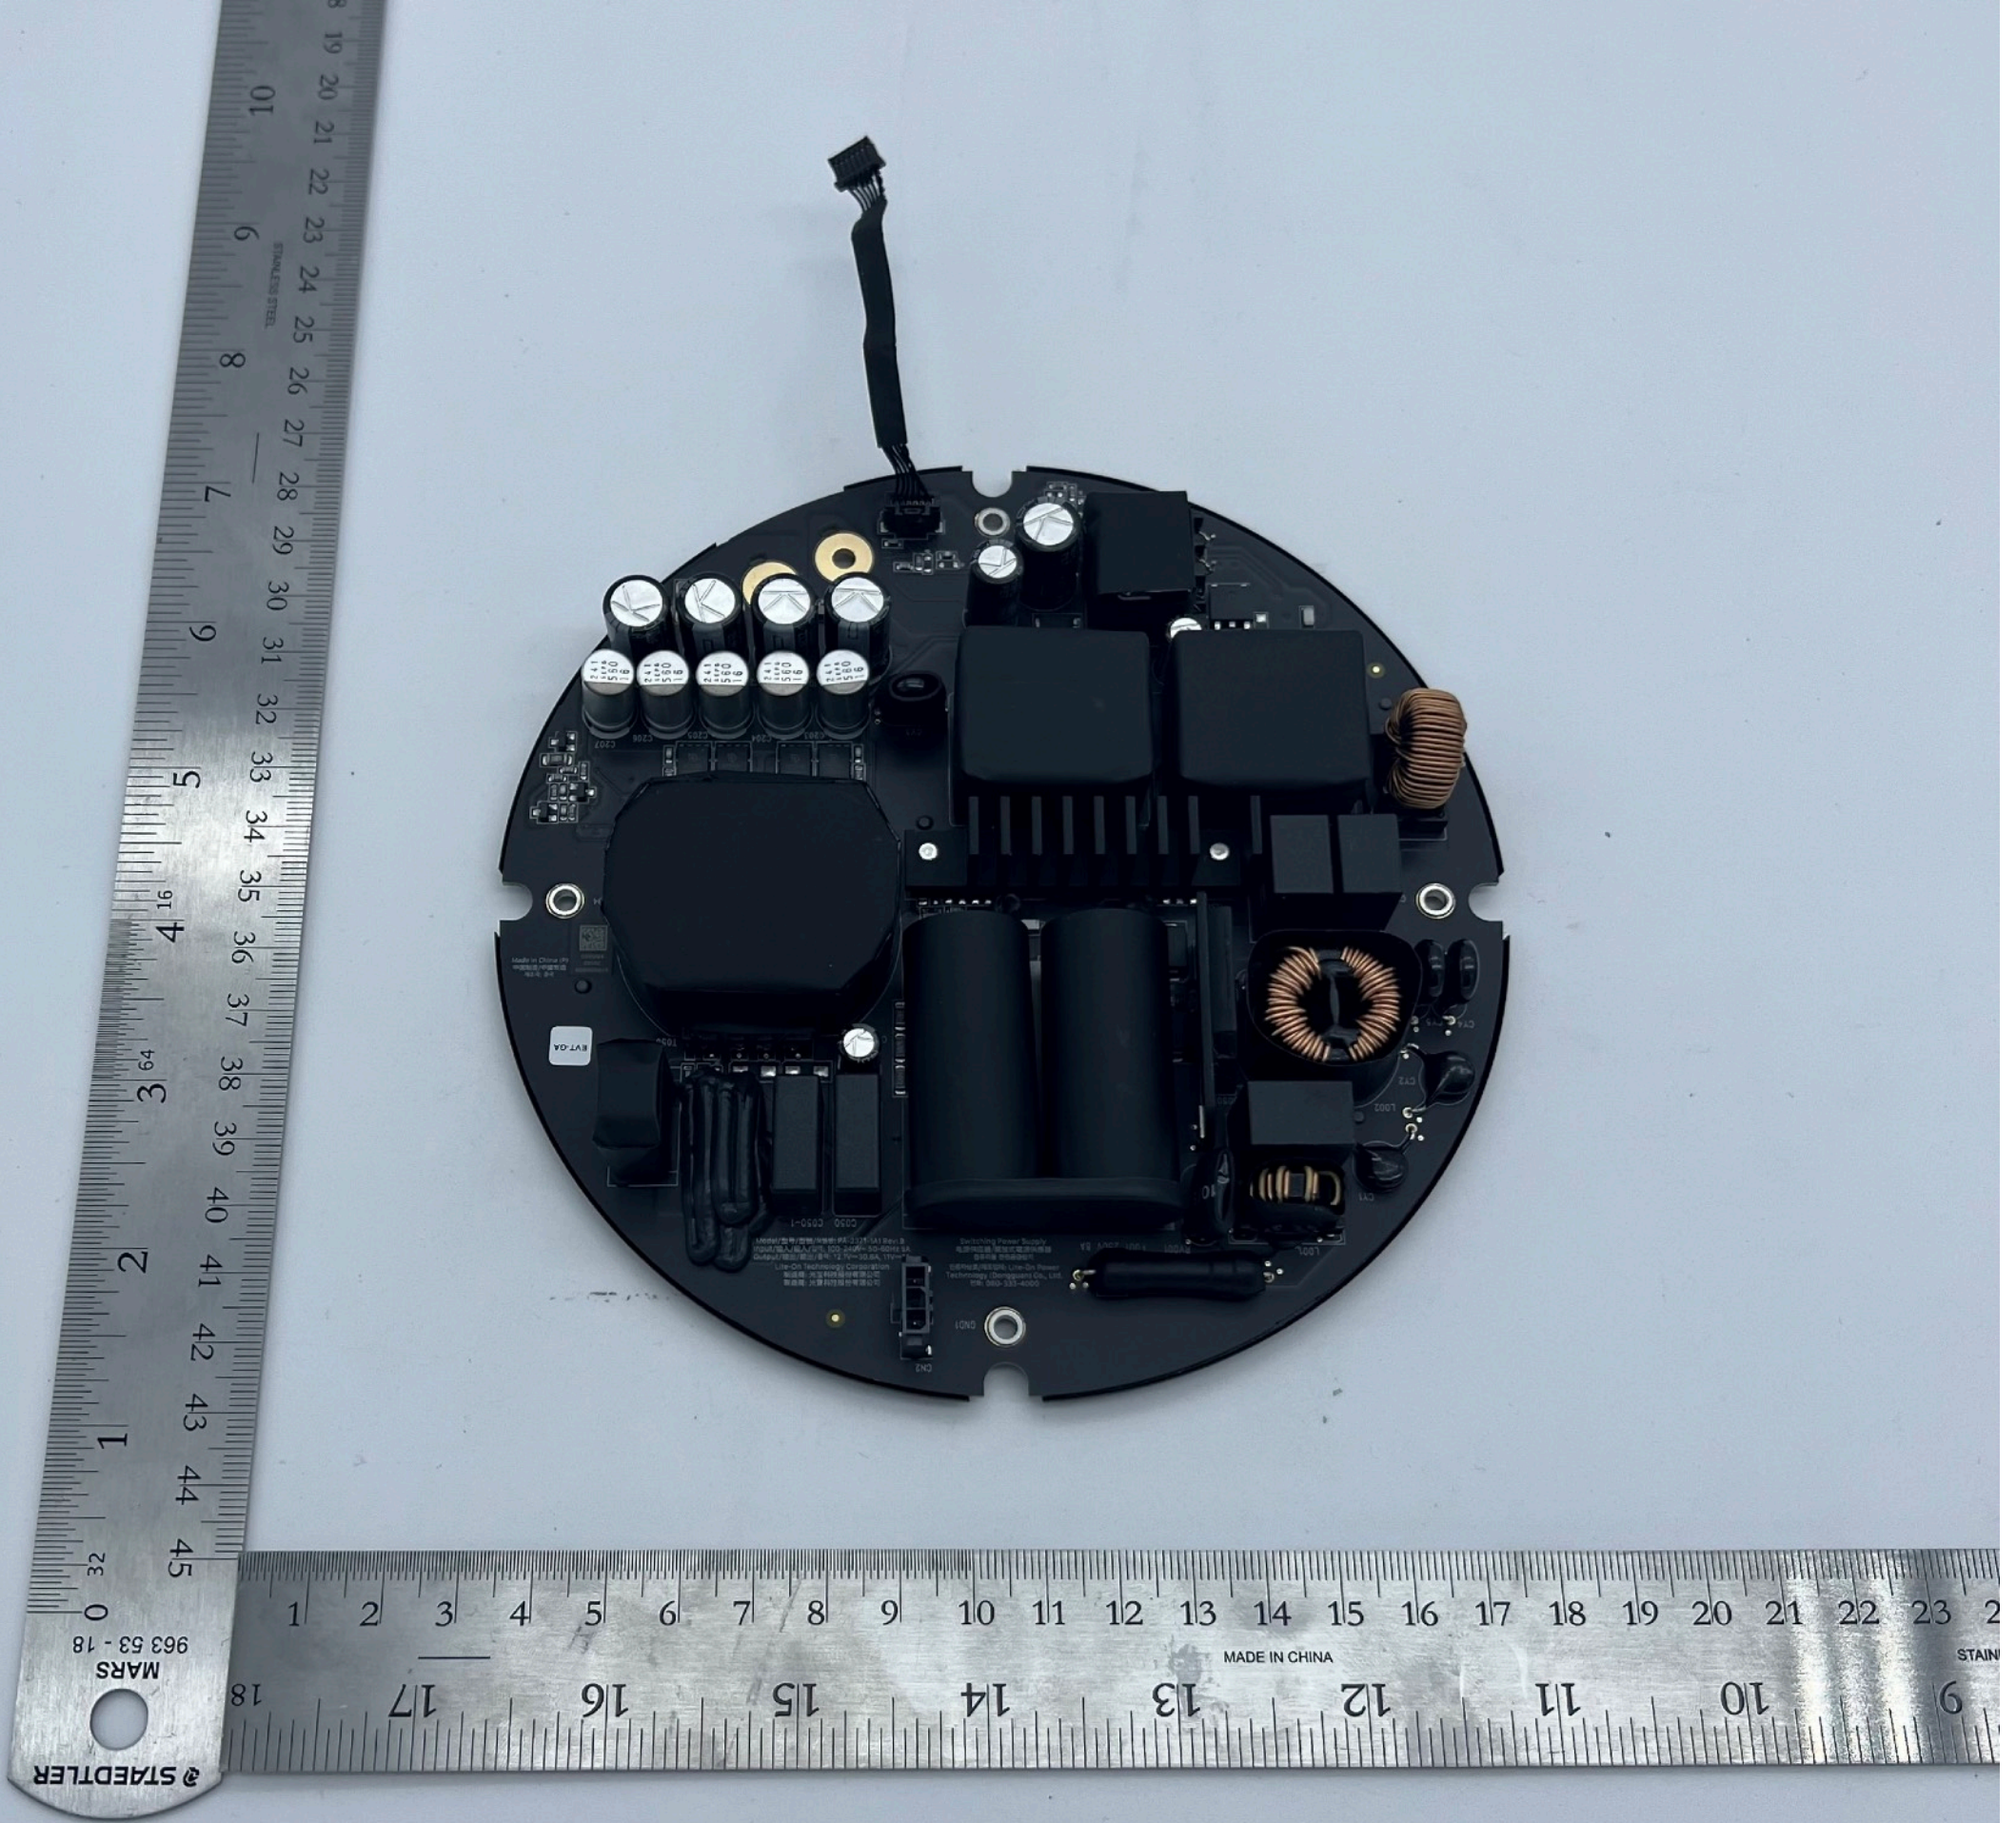

A2901

Bottom with
cover removed

A2901

Top

A2901

Back

STAEOTLER
MARS
963 53 - 18

MADE IN CHINA

STAIN

A2901

WF1 Antenna -
Front

A2901

WF1 Antenna -
Back

A2901

WF2 Antenna -
Front

A2901

WF2 Antenna
- Back

A2901

WF3 Antenna
- Front

A2901
WF3 Antenna
- Back

A2901
MLB with shield
removed - Top

WiFi/BT Module

APL1W12
998-29247
L9B581.00
024
2245

STAEOTLER
MARS
963 53 - 18

MADE IN CHINA

STAINLESS STEEL

A2901

MLB with shield
removed - Bottom