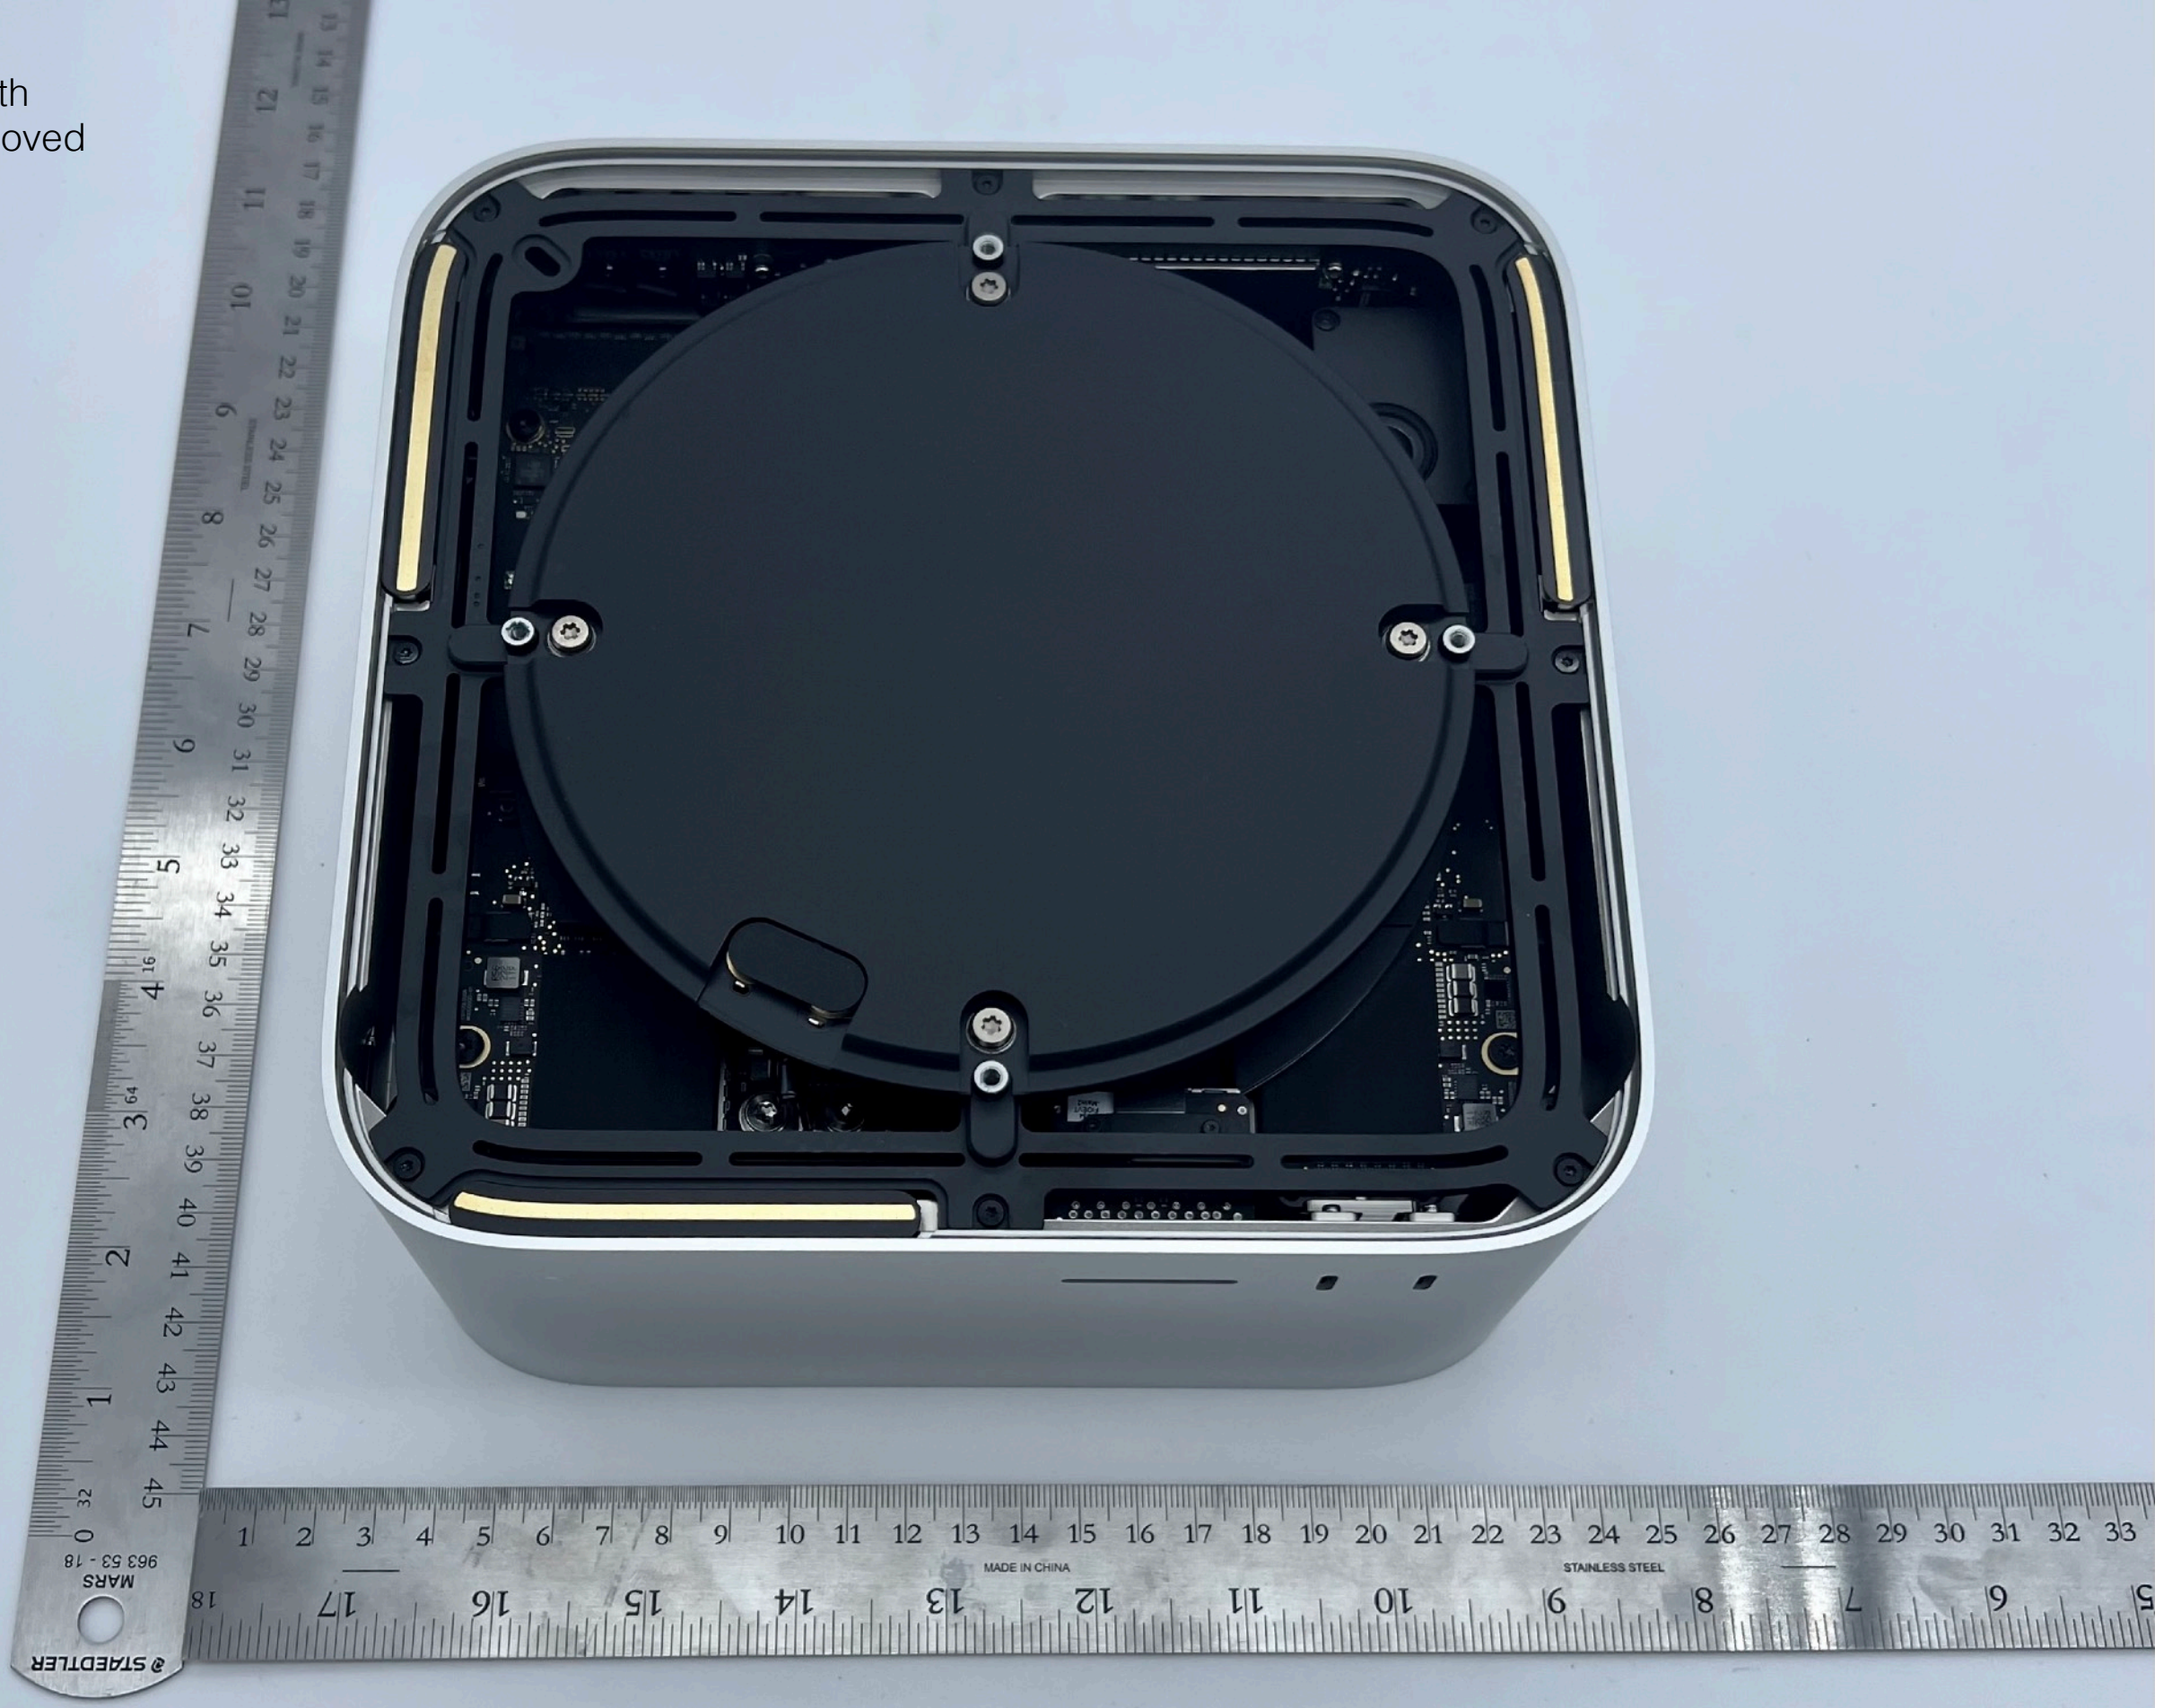

A2901

Bottom with
cover removed

A2901

Top

A2901

Back

STAEOTLER
MARS
963 53 - 18

MADE IN CHINA

STAIN

A2901

WF1 Antenna -
Front

A2901

WF1 Antenna -
Back

A2901

WF2 Antenna -
Front

A2901

WF2 Antenna
- Back

A2901

WF3 Antenna
- Front

A2901
WF3 Antenna
- Back

A2901
MLB with shield
removed - Top

WiFi/BT Module

APL1W12
998-29247
L9B581.00
024
2245

STAEOTLER
MARS
963 53 - 18

MADE IN CHINA

STAINLESS STEEL

A2901

MLB with shield
removed - Bottom