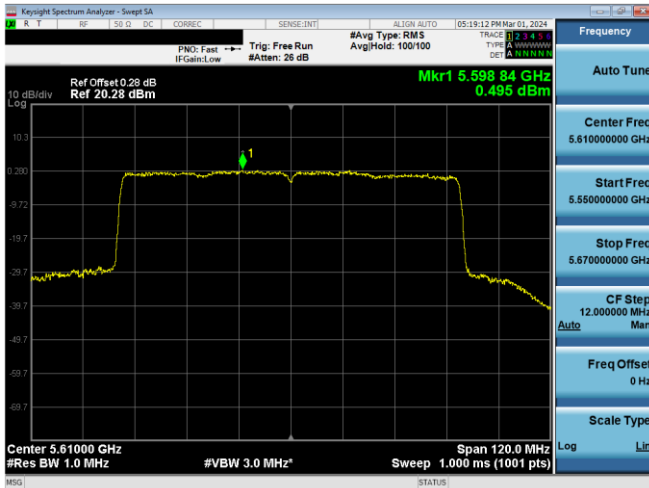

Plot 7-662. PSD CDD Primary Antenna 3b (80MHz BW 802.11ax(SU) - Ch. 122, MCS4)