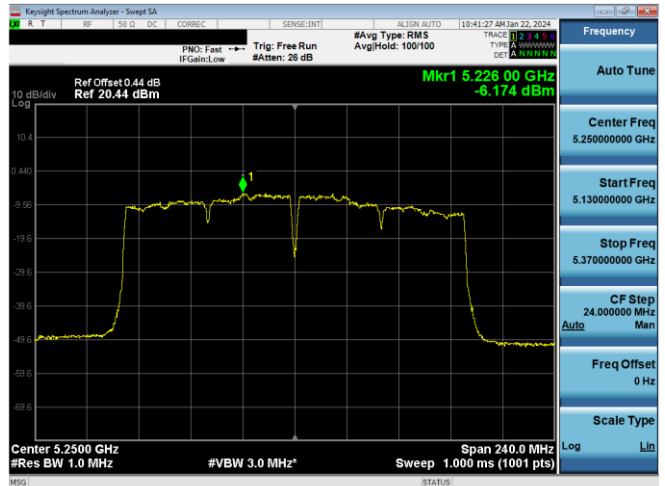

Plot 7-635. PSD CDD Primary Antenna 5T (160MHz BW 802.11ac - Ch. 50, MCS4)