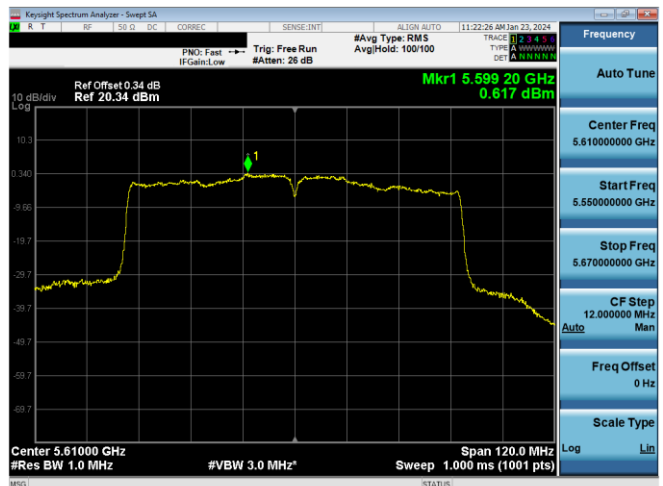

Plot 7-660. PSD CDD Primary Antenna 3b (80MHz BW 802.11ac - Ch. 122, MCS4)

FCC ID: BCGA2899 IC: 579C-A2899		MEASUREMENT REPORT (CERTIFICATION)	Approved by: Technical Manager
Test Report S/N: 1C2311270066-24-R1.BCG	Test Dates: 11/29/2023 - 1/19/2024	EUT Type: Tablet Device	Page 222 of 594