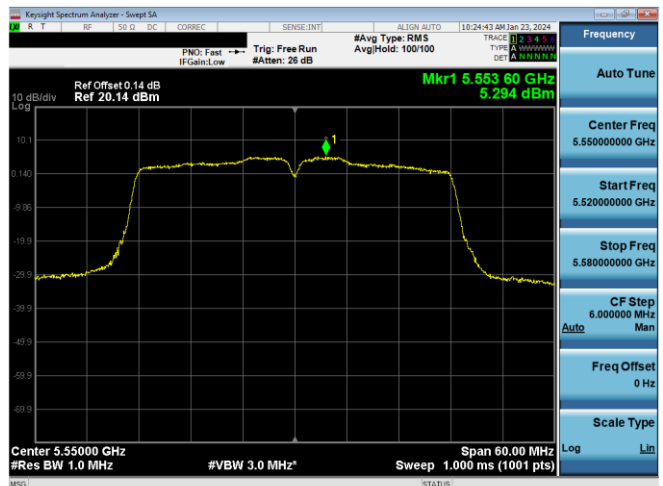

Plot 7-607. PSD CDD Primary Antenna 5T (20MHz BW 802.11n) - Ch. 116, MCS10)

Plot 7-610. PSD CDD Primary Antenna 3b (20MHz BW 802.11ax(SU)) - Ch. 116, MCS8)

Plot 7-608. PSD CDD Primary Antenna 3b (20MHz BW 802.11n) - Ch. 116, MCS10)

Plot 7-611. PSD CDD Primary Antenna 5T (40MHz BW 802.11n) - Ch. 110, MCS10)

Plot 7-609. PSD CDD Primary Antenna 5T (20MHz BW 802.11ax(SU)) - Ch. 116, MCS2)

Plot 7-612. PSD CDD Primary Antenna 3b (40MHz BW 802.11n) - Ch. 110, MCS10)