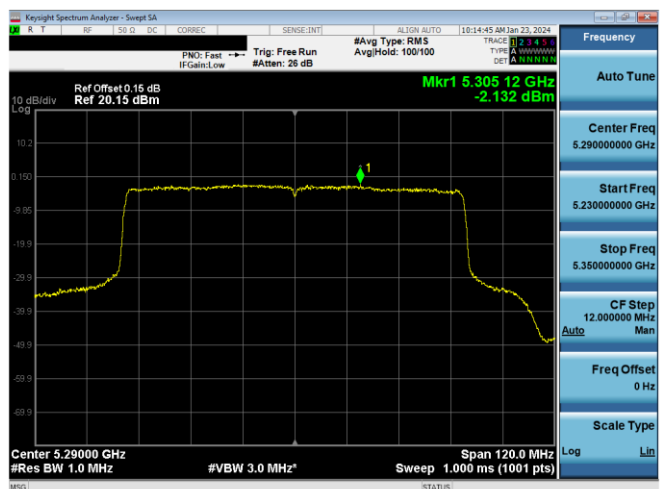

Plot 7-601. PSD CDD Primary Antenna 5T (40MHz BW 802.11ax(SU) - Ch. 54, MCS2)

Plot 7-604. PSD CDD Primary Antenna 3b (80MHz BW 802.11ac - Ch. 58, MCS2)

Plot 7-602. PSD CDD Primary Antenna 3b (40MHz BW 802.11ax(SU) - Ch. 54, MCS2)

Plot 7-605. PSD CDD Primary Antenna 5T (80MHz BW 802.11ax(SU) - Ch. 58, MCS2)

Plot 7-603. PSD CDD Primary Antenna 5T (80MHz BW 802.11ac - Ch. 58, MCS2)

Plot 7-606. PSD CDD Primary Antenna 3b (80MHz BW 802.11ax(SU) - Ch. 58, MCS2)