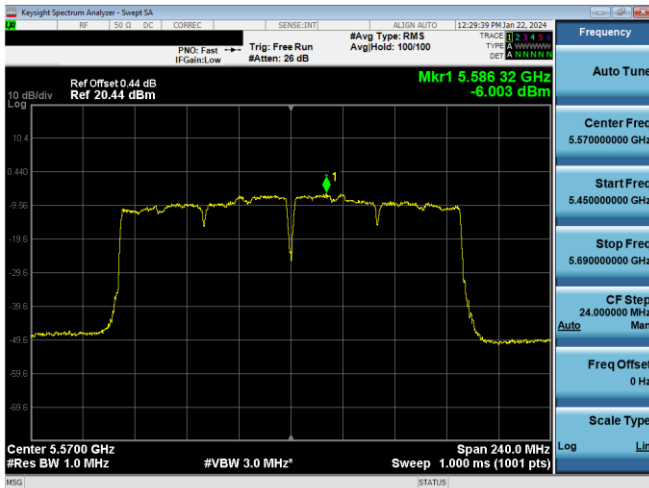

Plot 7-663. PSD CDD Primary Antenna 5T (160MHz BW 802.11ac - Ch. 114, MCS4)