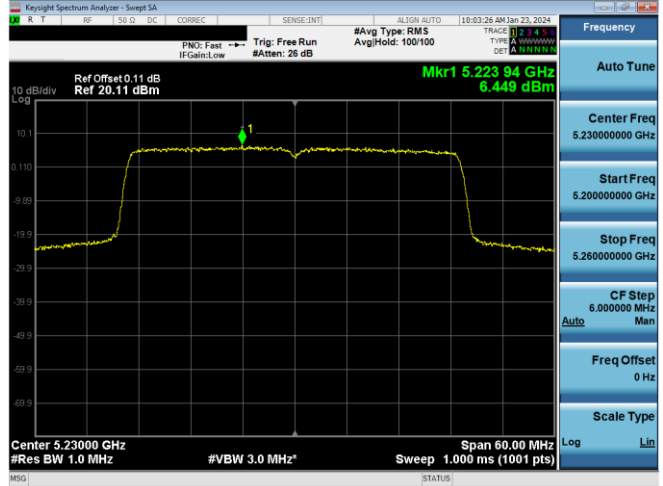

Plot 7-583. PSD CDD Primary Antenna 5T (40MHz BW 802.11n - Ch. 46, MCS10)

Plot 7-586. PSD CDD Primary Antenna 3b (40MHz BW 802.11ax(SU) - Ch. 46, MCS2)

Plot 7-584. PSD CDD Primary Antenna 3b (40MHz BW 802.11n - Ch. 46, MCS10)

Plot 7-587. PSD CDD Primary Antenna 5T (80MHz BW 802.11ac - Ch. 42, MCS2)

Plot 7-585. PSD CDD Primary Antenna 5T (40MHz BW 802.11ax(SU) - Ch. 46, MCS2)

Plot 7-588. PSD CDD Primary Antenna 3b (80MHz BW 802.11ac - Ch. 42, MCS2)