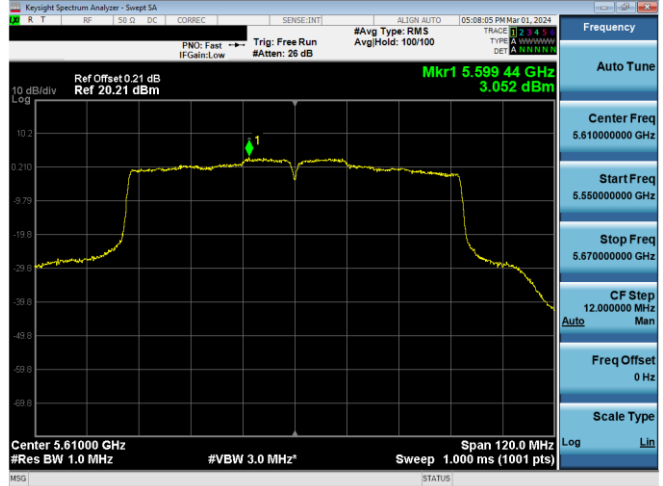

FCC ID: BCGA2899 IC: 579C-A2899		MEASUREMENT REPORT (CERTIFICATION)	Approved by: Technical Manager
Test Report S/N: 1C2311270066-24-R1.BCG	Test Dates: 11/29/2023 - 1/19/2024	EUT Type: Tablet Device	Page 215 of 594