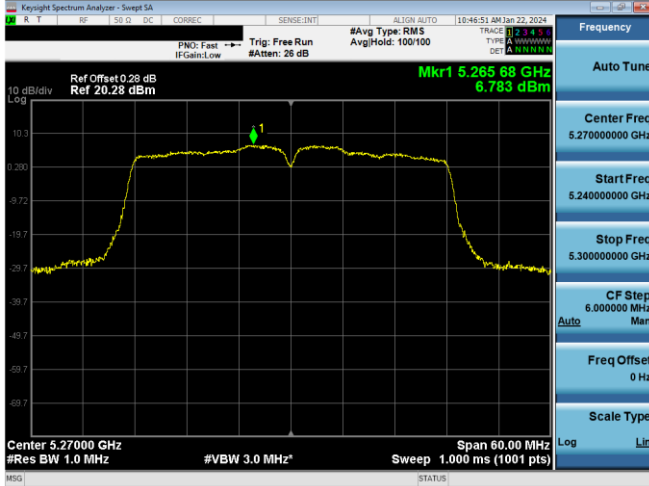

Plot 7-643. PSD CDD Primary Antenna 5T (40MHz BW 802.11n - Ch. 54, MCS12)