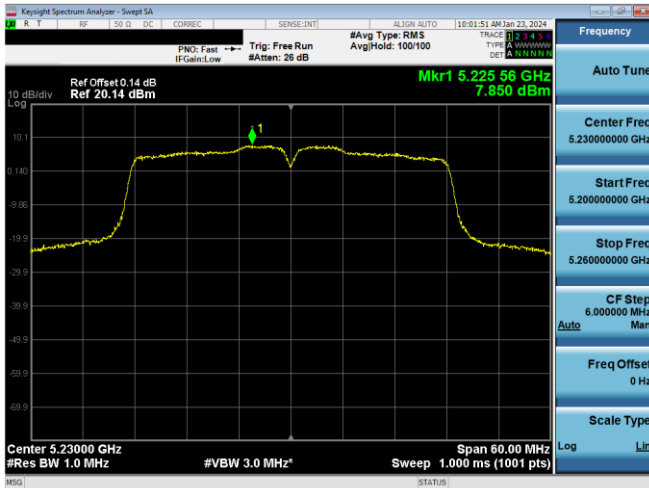

Plot 7-583. PSD CDD Primary Antenna 5T (40MHz BW 802.11n - Ch. 46, MCS10)

Plot 7-586. PSD CDD Primary Antenna 3b (40MHz BW 802.11ax(SU) - Ch. 46, MCS2)

Plot 7-584. PSD CDD Primary Antenna 3b (40MHz BW 802.11n - Ch. 46, MCS10)

Plot 7-587. PSD CDD Primary Antenna 5T (80MHz BW 802.11ac - Ch. 42, MCS2)

Plot 7-585. PSD CDD Primary Antenna 5T (40MHz BW 802.11ax(SU) - Ch. 46, MCS2)

Plot 7-588. PSD CDD Primary Antenna 3b (80MHz BW 802.11ac - Ch. 42, MCS2)