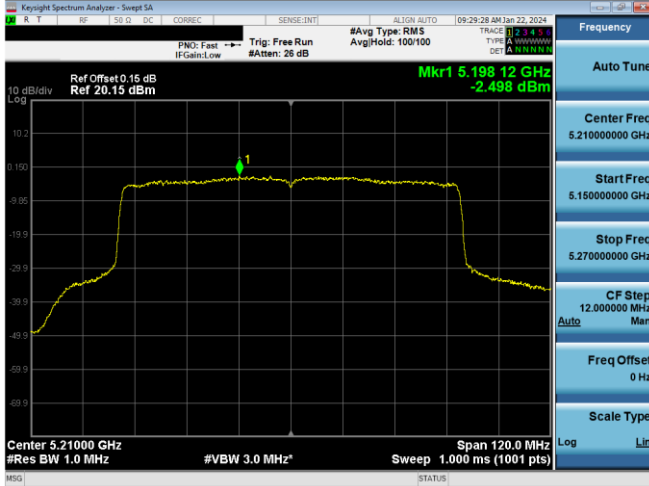

Plot 7-583. PSD CDD Primary Antenna 5T (40MHz BW 802.11n - Ch. 46, MCS10)

Plot 7-586. PSD CDD Primary Antenna 3b (40MHz BW 802.11ax(SU) - Ch. 46, MCS2)

Plot 7-584. PSD CDD Primary Antenna 3b (40MHz BW 802.11n - Ch. 46, MCS10)

Plot 7-587. PSD CDD Primary Antenna 5T (80MHz BW 802.11ac - Ch. 42, MCS2)

Plot 7-585. PSD CDD Primary Antenna 5T (40MHz BW 802.11ax(SU) - Ch. 46, MCS2)

Plot 7-588. PSD CDD Primary Antenna 3b (80MHz BW 802.11ac - Ch. 42, MCS2)

FCC ID: BCGA2899 IC: 579C-A2899		MEASUREMENT REPORT (CERTIFICATION)	Approved by: Technical Manager
Test Report S/N: 1C2311270066-24-R1.BCG	Test Dates: 11/29/2023 - 1/19/2024	EUT Type: Tablet Device	Page 210 of 594