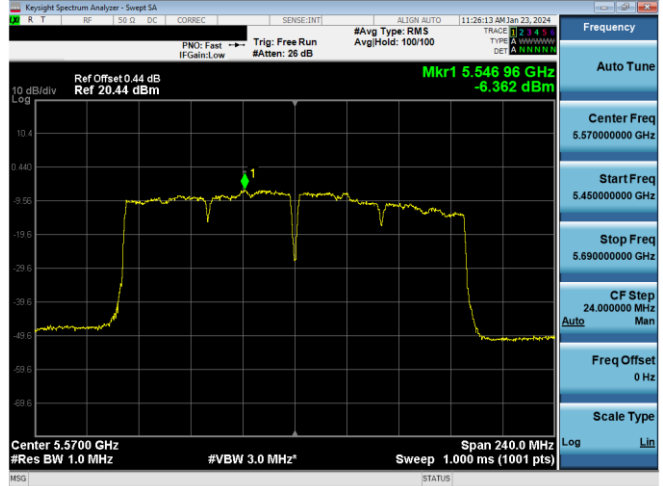

Plot 7-664. PSD CDD Primary Antenna 3b (160MHz BW 802.11ac - Ch. 114, MCS4)