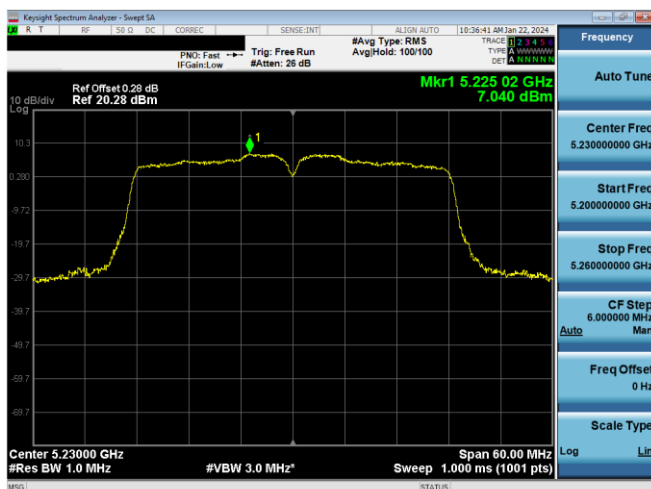

FCC ID: BCGA2899 IC: 579C-A2899		MEASUREMENT REPORT (CERTIFICATION)	Approved by: Technical Manager
Test Report S/N: 1C2311270066-24-R1.BCG	Test Dates: 11/29/2023 - 1/19/2024	EUT Type: Tablet Device	Page 217 of 594