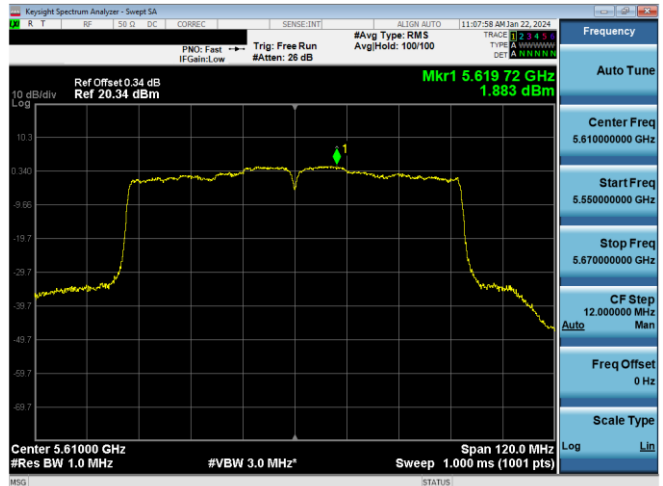

Plot 7-659. PSD CDD Primary Antenna 5T (80MHz BW 802.11ac - Ch. 122, MCS4)