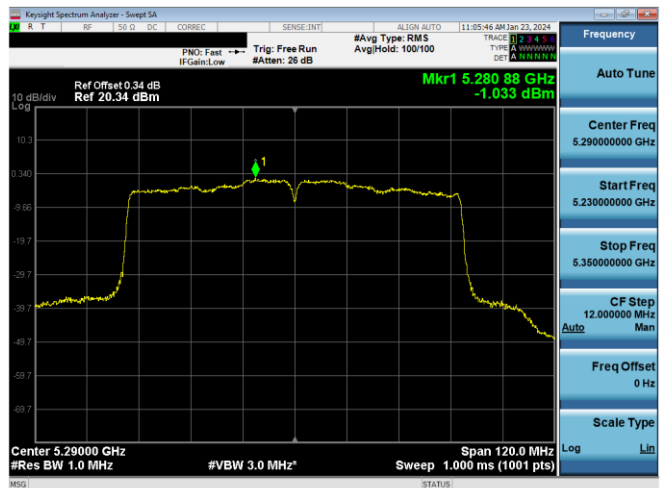

Plot 7-648. PSD CDD Primary Antenna 3b (80MHz BW 802.11ac - Ch. 58, MCS4)

FCC ID: BCGA2899 IC: 579C-A2899		MEASUREMENT REPORT (CERTIFICATION)	Approved by: Technical Manager
Test Report S/N: 1C2311270066-24-R1.BCG	Test Dates: 11/29/2023 - 1/19/2024	EUT Type: Tablet Device	Page 220 of 594