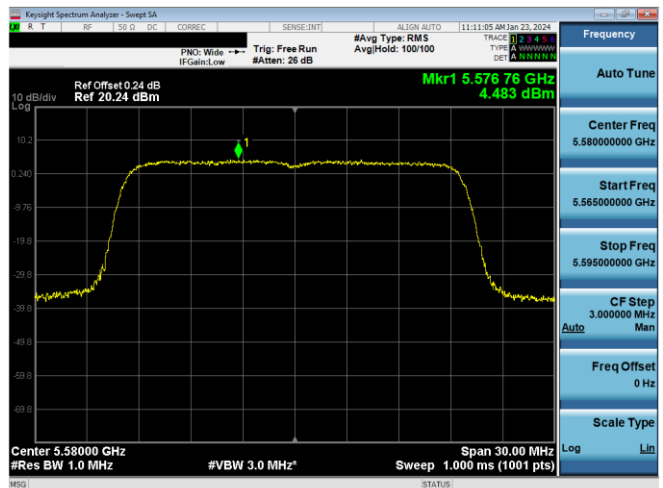

Plot 7-654. PSD CDD Primary Antenna 3b (20MHz BW 802.11x(SU)) - Ch. 116, MCS12

FCC ID: BCGA2899 IC: 579C-A2899		MEASUREMENT REPORT (CERTIFICATION)	Approved by: Technical Manager
Test Report S/N: 1C2311270066-24-R1.BCG	Test Dates: 11/29/2023 - 1/19/2024	EUT Type: Tablet Device	Page 221 of 594