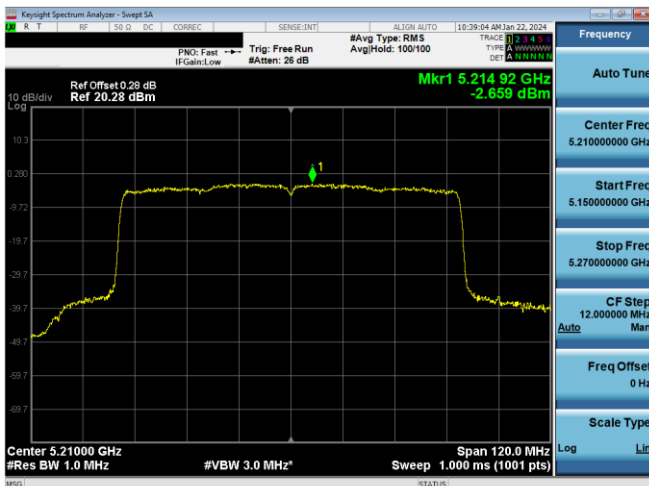

Plot 7-631. PSD CDD Primary Antenna 5T (80MHz BW 802.11ac - Ch. 42, MCS4)

Plot 7-634. PSD CDD Primary Antenna 3b (80MHz BW 802.11ax(SU) - Ch. 42, MCS4)

Plot 7-632. PSD CDD Primary Antenna 3b (80MHz BW 802.11ac - Ch. 42, MCS4)

Plot 7-635. PSD CDD Primary Antenna 5T (160MHz BW 802.11ac - Ch. 50, MCS4)

Plot 7-633. PSD CDD Primary Antenna 5T (80MHz BW 802.11ax(SU) - Ch. 42, MCS4)

Plot 7-636. PSD CDD Primary Antenna 3b (160MHz BW 802.11ac - Ch. 50, MCS4)