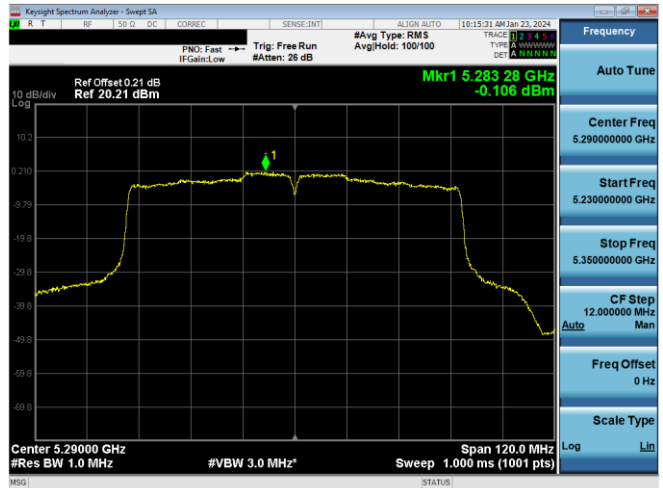

Plot 7-604. PSD CDD Primary Antenna 3b (80MHz BW 802.11ac - Ch. 58, MCS2)