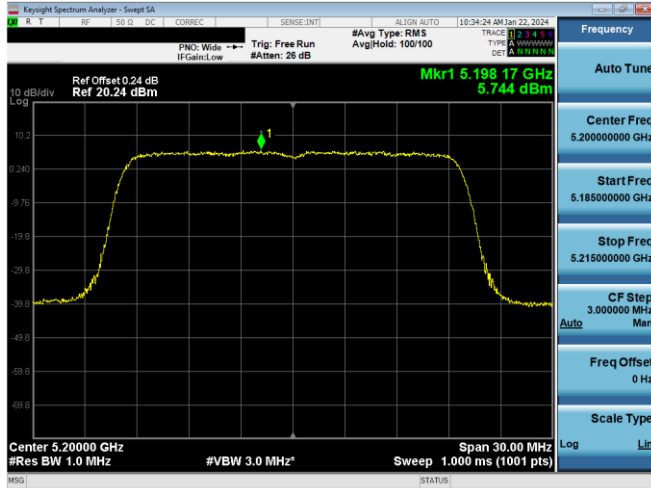

FCC ID: BCGA2899 IC: 579C-A2899		MEASUREMENT REPORT (CERTIFICATION)	Approved by: Technical Manager
Test Report S/N: 1C2311270066-24-R1.BCG	Test Dates: 11/29/2023 - 1/19/2024	EUT Type: Tablet Device	Page 217 of 594