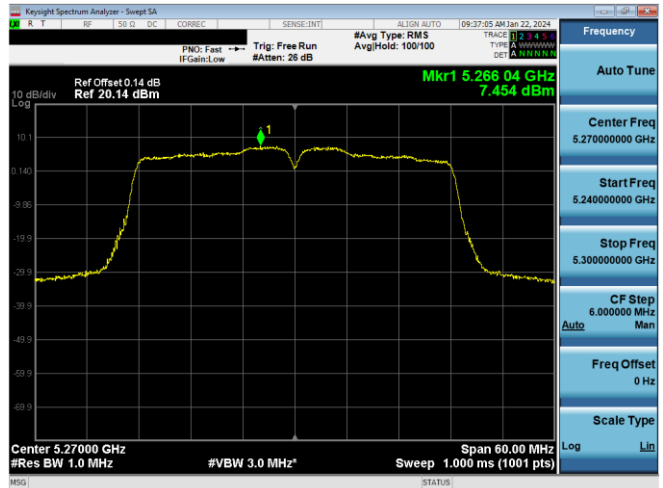

Plot 7-593. PSD CDD Primary Antenna 5T (160MHz BW 802.11ax(SU) - Ch. 50, MCS2)

Plot 7-591. PSD CDD Primary Antenna 5T (160MHz BW 802.11ac - Ch. 50, MCS2)

Plot 7-594. PSD CDD Primary Antenna 3b (160MHz BW 802.11ax(SU) - Ch. 50, MCS2)

FCC ID: BCGA2899 IC: 579C-A2899		<b>MEASUREMENT REPORT (CERTIFICATION)</b>	<b>Approved by:</b> Technical Manager
Test Report S/N: 1C2311270066-24-R1.BCG	Test Dates: 11/29/2023 - 1/19/2024	EUT Type: Tablet Device	Page 211 of 594

Plot 7-595. PSD CDD Primary Antenna 5T (20MHz BW 802.11n - Ch. 60, MCS10)

Plot 7-598. PSD CDD Primary Antenna 3b (20MHz BW 802.11ax(SU) - Ch. 60, MCS2)

Plot 7-596. PSD CDD Primary Antenna 3b (20MHz BW 802.11n - Ch. 60, MCS10)