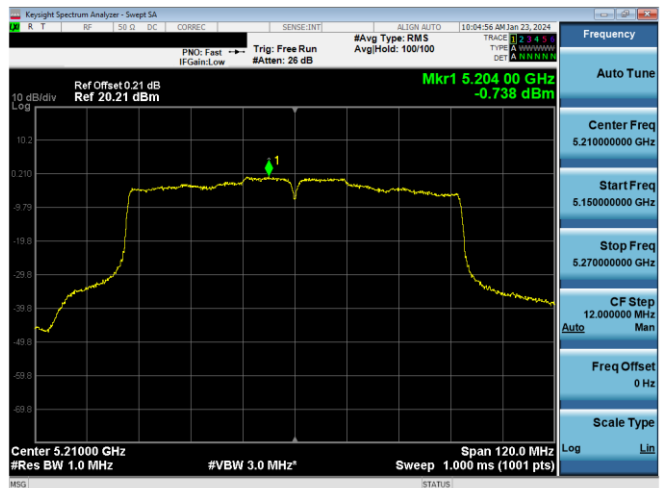

Plot 7-583. PSD CDD Primary Antenna 5T (40MHz BW 802.11n - Ch. 46, MCS10)

Plot 7-586. PSD CDD Primary Antenna 3b (40MHz BW 802.11ax(SU) - Ch. 46, MCS2)

Plot 7-584. PSD CDD Primary Antenna 3b (40MHz BW 802.11n - Ch. 46, MCS10)

Plot 7-587. PSD CDD Primary Antenna 5T (80MHz BW 802.11ac - Ch. 42, MCS2)

Plot 7-585. PSD CDD Primary Antenna 5T (40MHz BW 802.11ax(SU) - Ch. 46, MCS2)

Plot 7-588. PSD CDD Primary Antenna 3b (80MHz BW 802.11ac - Ch. 42, MCS2)