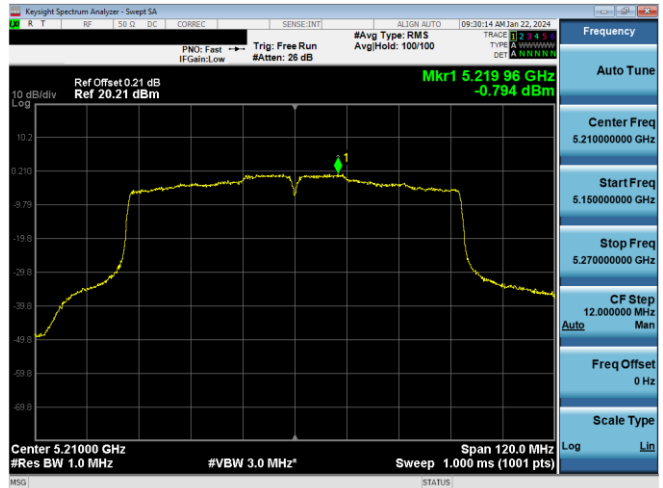

Plot 7-583. PSD CDD Primary Antenna 5T (40MHz BW 802.11n - Ch. 46, MCS10)

Plot 7-586. PSD CDD Primary Antenna 3b (40MHz BW 802.11ax(SU) - Ch. 46, MCS2)

Plot 7-584. PSD CDD Primary Antenna 3b (40MHz BW 802.11n - Ch. 46, MCS10)

Plot 7-587. PSD CDD Primary Antenna 5T (80MHz BW 802.11ac - Ch. 42, MCS2)

Plot 7-585. PSD CDD Primary Antenna 5T (40MHz BW 802.11ax(SU) - Ch. 46, MCS2)

Plot 7-588. PSD CDD Primary Antenna 3b (80MHz BW 802.11ac - Ch. 42, MCS2)