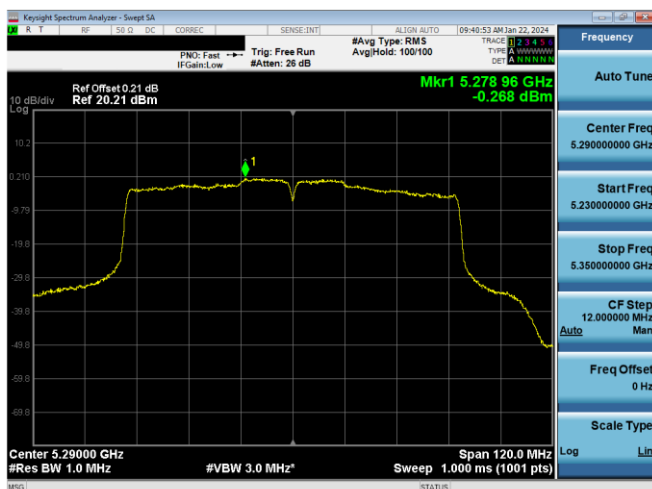

Plot 7-601. PSD CDD Primary Antenna 5T (40MHz BW 802.11ax(SU) - Ch. 54, MCS2)

Plot 7-604. PSD CDD Primary Antenna 3b (80MHz BW 802.11ac - Ch. 58, MCS2)

Plot 7-602. PSD CDD Primary Antenna 3b (40MHz BW 802.11ax(SU) - Ch. 54, MCS2)

Plot 7-605. PSD CDD Primary Antenna 5T (80MHz BW 802.11ax(SU) - Ch. 58, MCS2)

Plot 7-603. PSD CDD Primary Antenna 5T (80MHz BW 802.11ac - Ch. 58, MCS2)

Plot 7-606. PSD CDD Primary Antenna 3b (80MHz BW 802.11ax(SU) - Ch. 58, MCS2)