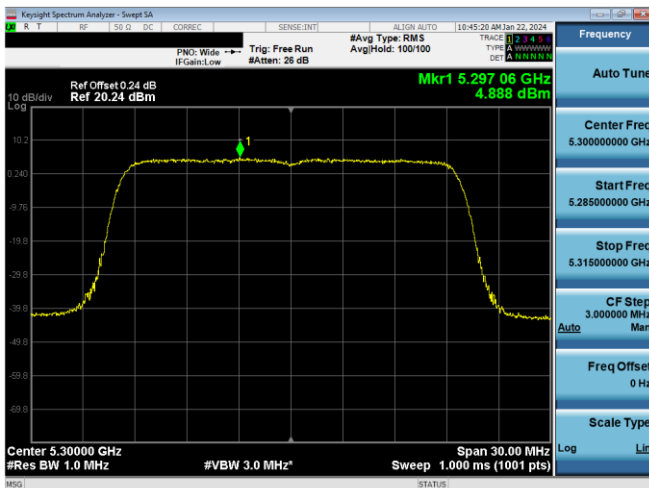

Plot 7-639. PSD CDD Primary Antenna 5T (20MHz BW 802.11n - Ch. 60, MCS12)