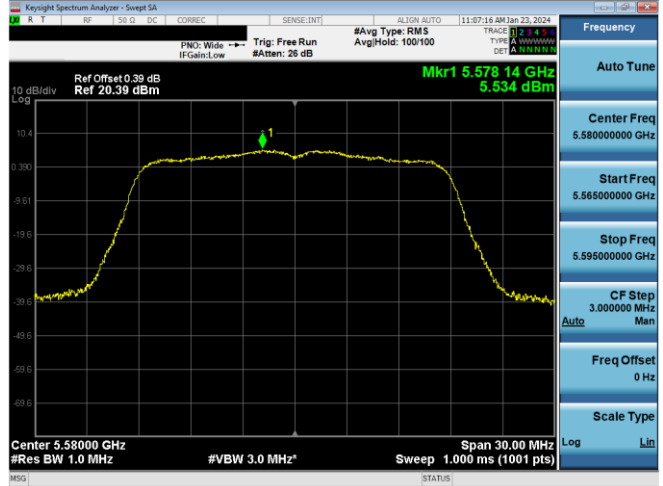

Plot 7-652. PSD CDD Primary Antenna 3b (20MHz BW 802.11n) - Ch. 116, MCS12