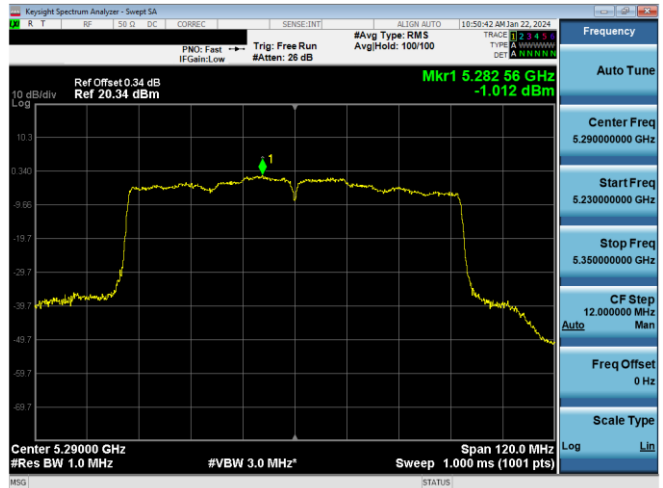

Plot 7-647. PSD CDD Primary Antenna 5T (80MHz BW 802.11ac - Ch. 58, MCS4)