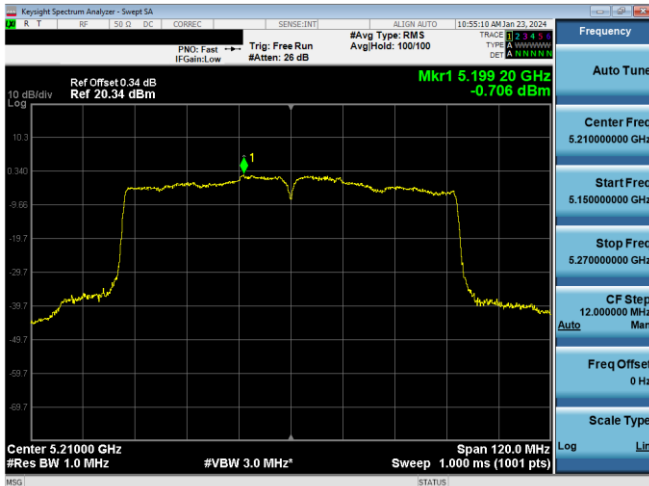

Plot 7-632. PSD CDD Primary Antenna 3b (80MHz BW 802.11ac - Ch. 42, MCS4)