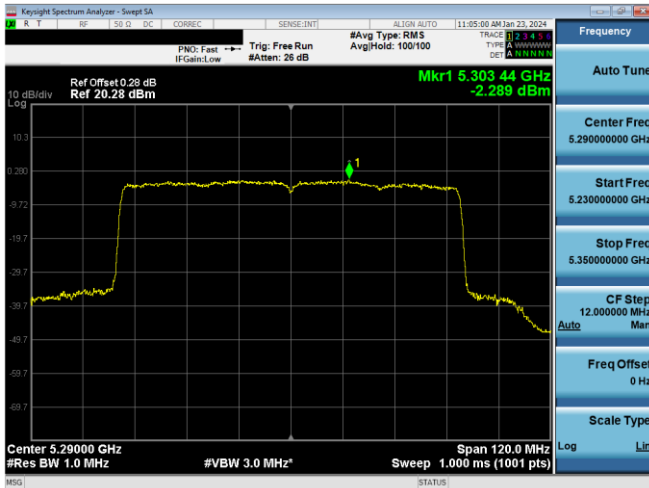

Plot 7-650. PSD CDD Primary Antenna 3b (80MHz BW 802.11x(SU)) - Ch. 58, MCS4