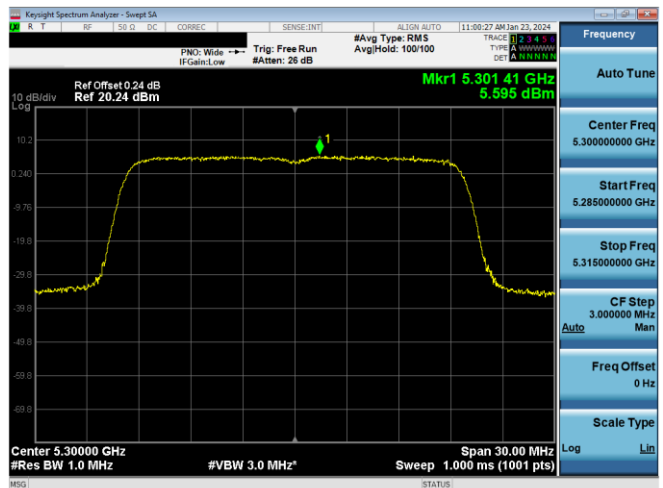

Plot 7-642. PSD CDD Primary Antenna 3b (20MHz BW 802.11ax(SU) - Ch. 60, MCS4)

FCC ID: BCGA2899 IC: 579C-A2899		MEASUREMENT REPORT (CERTIFICATION)	Approved by: Technical Manager
Test Report S/N: 1C2311270066-24-R1.BCG	Test Dates: 11/29/2023 - 1/19/2024	EUT Type: Tablet Device	Page 219 of 594