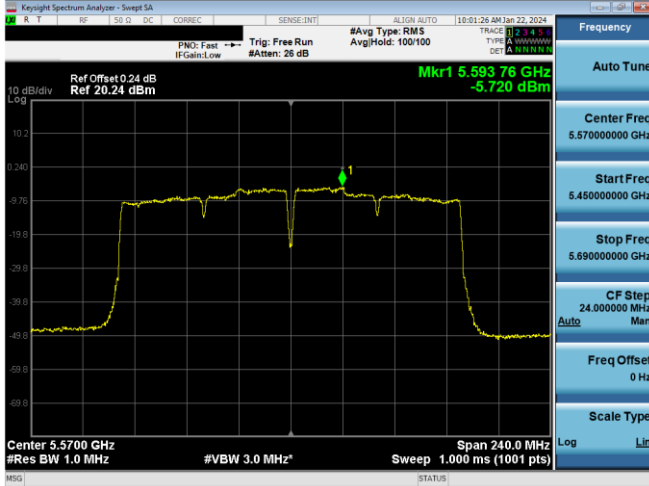

Plot 7-619. PSD CDD Primary Antenna 5T (160MHz BW 802.11ac - Ch. 114, MCS2)