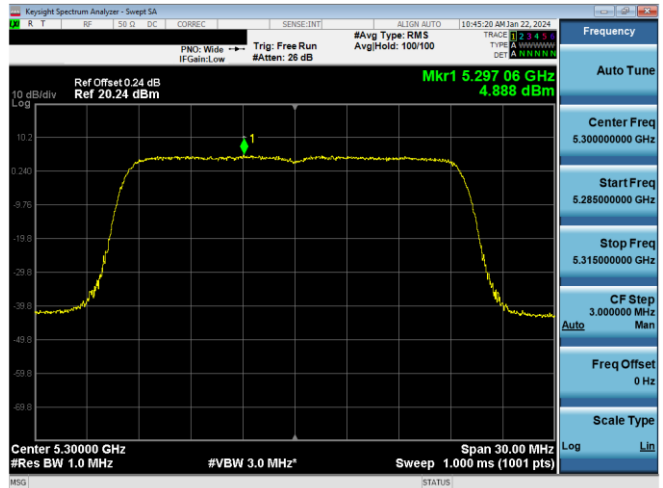

Plot 7-641. PSD CDD Primary Antenna 5T (20MHz BW 802.11ax(SU) - Ch. 60, MCS4)