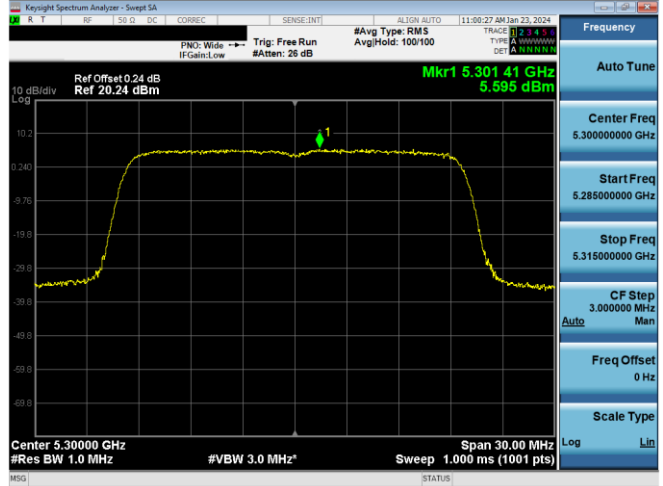

Plot 7-640. PSD CDD Primary Antenna 3b (20MHz BW 802.11n - Ch. 60, MCS12)