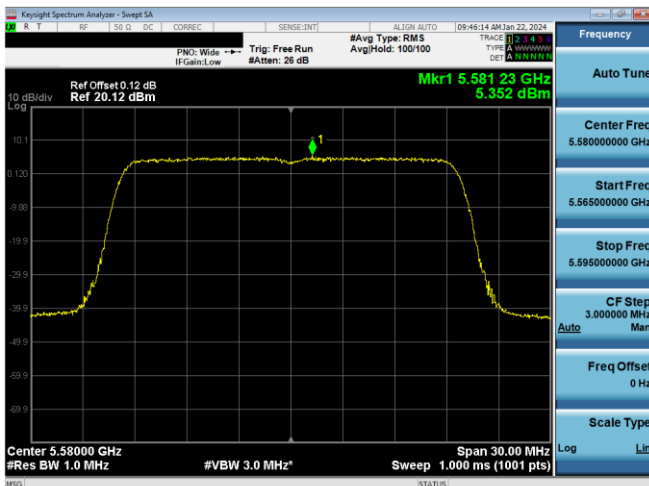

Plot 7-607. PSD CDD Primary Antenna 5T (20MHz BW 802.11n) - Ch. 116, MCS10)

Plot 7-610. PSD CDD Primary Antenna 3b (20MHz BW 802.11ax(SU)) - Ch. 116, MCS8)

Plot 7-608. PSD CDD Primary Antenna 3b (20MHz BW 802.11n) - Ch. 116, MCS10)

Plot 7-611. PSD CDD Primary Antenna 5T (40MHz BW 802.11n) - Ch. 110, MCS10)

Plot 7-609. PSD CDD Primary Antenna 5T (20MHz BW 802.11ax(SU)) - Ch. 116, MCS2)

Plot 7-612. PSD CDD Primary Antenna 3b (40MHz BW 802.11n) - Ch. 110, MCS10)