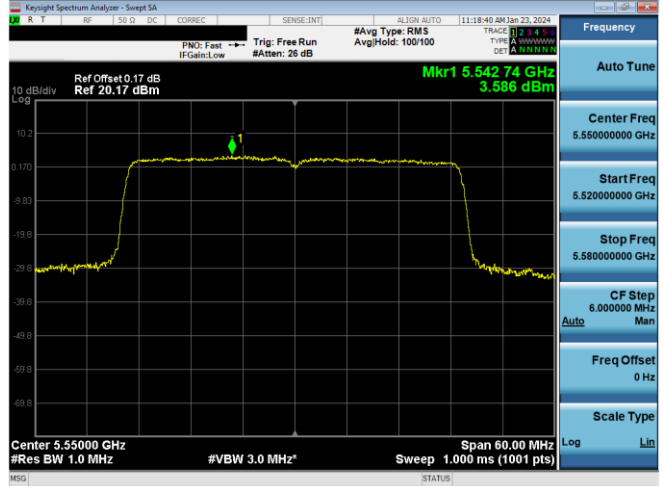

Plot 7-658. PSD CDD Primary Antenna 3b (40MHz BW 802.11ax(SU) - Ch. 110, MCS4)