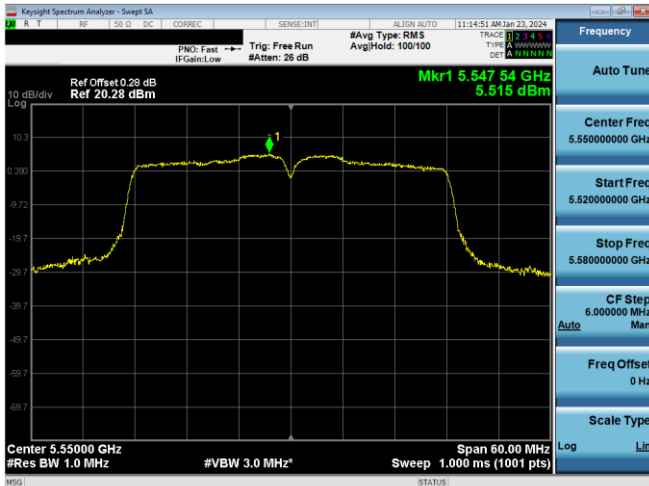

Plot 7-656. PSD CDD Primary Antenna 3b (40MHz BW 802.11n - Ch. 110, MCS12)