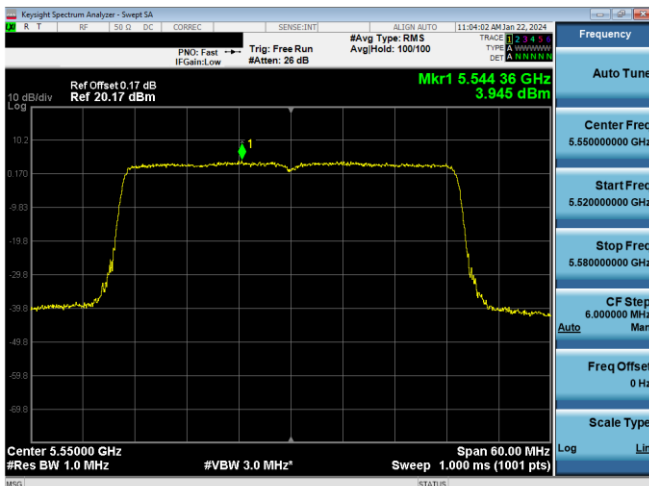

Plot 7-657. PSD CDD Primary Antenna 5T (40MHz BW 802.11ax(SU) - Ch. 110, MCS4)