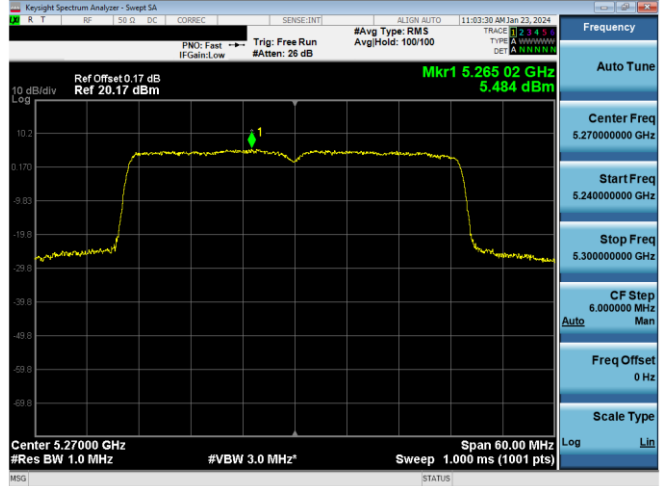

Plot 7-646. PSD CDD Primary Antenna 3b (40MHz BW 802.11ax(SU) - Ch. 54, MCS4)