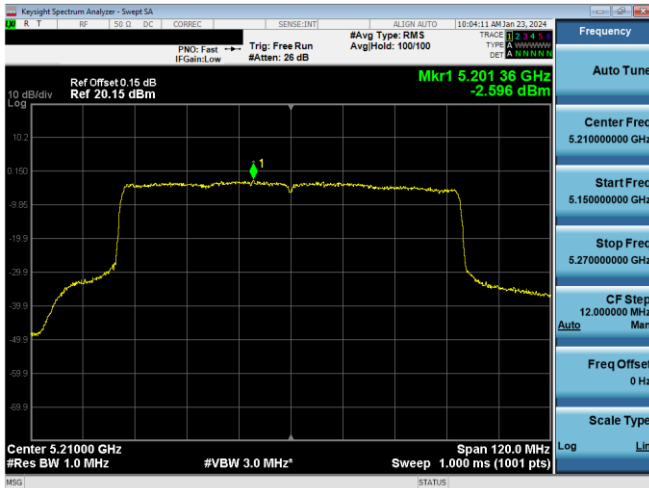

Plot 7-590. PSD CDD Primary Antenna 3b (80MHz BW 802.11ax(SU) - Ch. 42, MCS2)