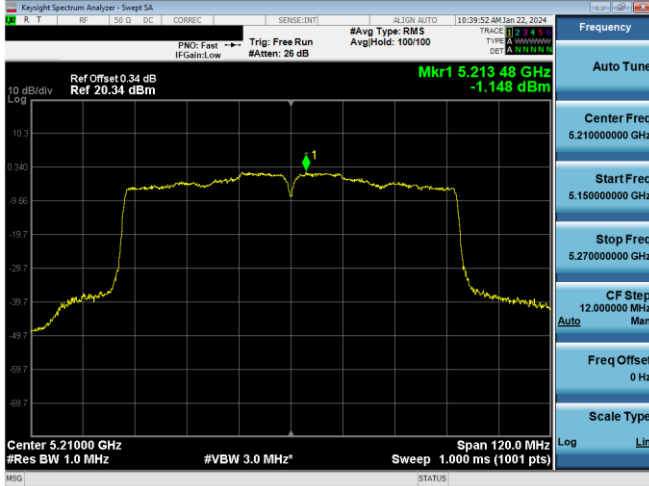

Plot 7-631. PSD CDD Primary Antenna 5T (80MHz BW 802.11ac - Ch. 42, MCS4)