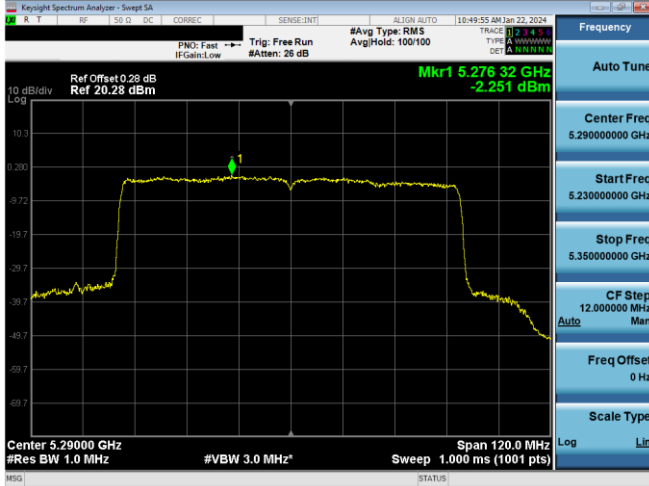

Plot 7-649. PSD CDD Primary Antenna 5T (80MHz BW 802.11x(SU)) - Ch. 58, MCS4