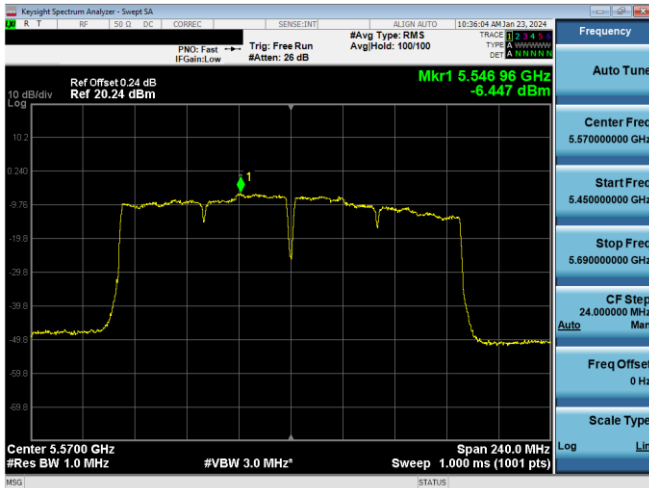

Plot 7-620. PSD CDD Primary Antenna 3b (160MHz BW 802.11ac - Ch. 114, MCS2)