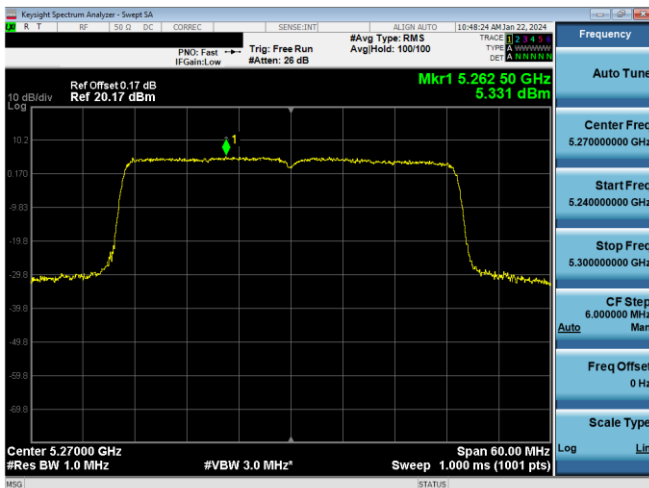

Plot 7-645. PSD CDD Primary Antenna 5T (40MHz BW 802.11ax(SU) - Ch. 54, MCS4)