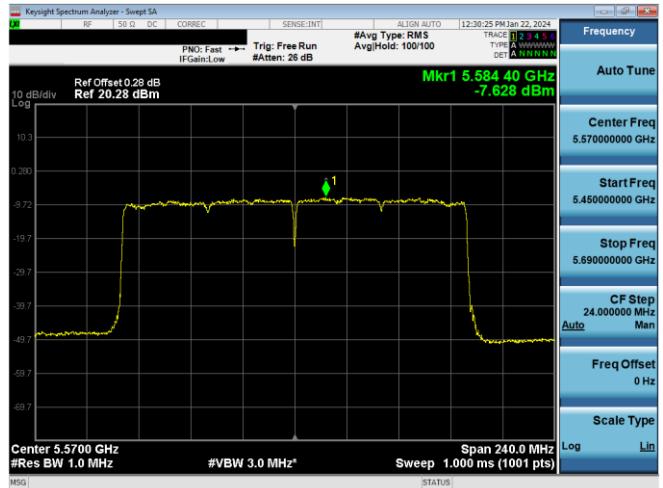

Plot 7-665. PSD CDD Primary Antenna 5T (160MHz BW 802.11ax(SU) - Ch. 114, MCS4)