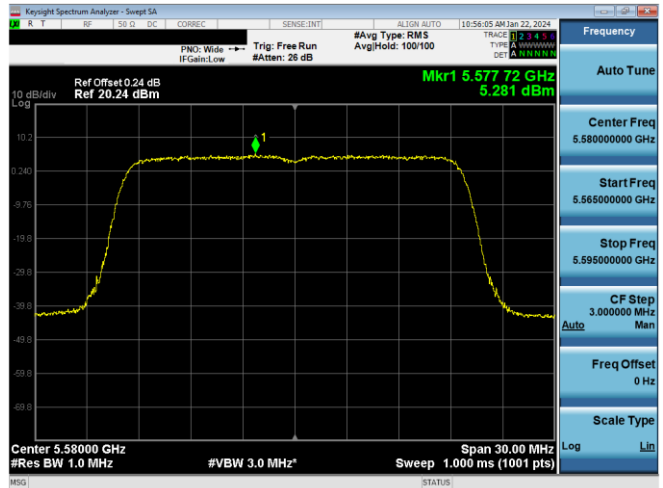

Plot 7-653. PSD CDD Primary Antenna 5T (20MHz BW 802.11x(SU)) - Ch. 116, MCS12