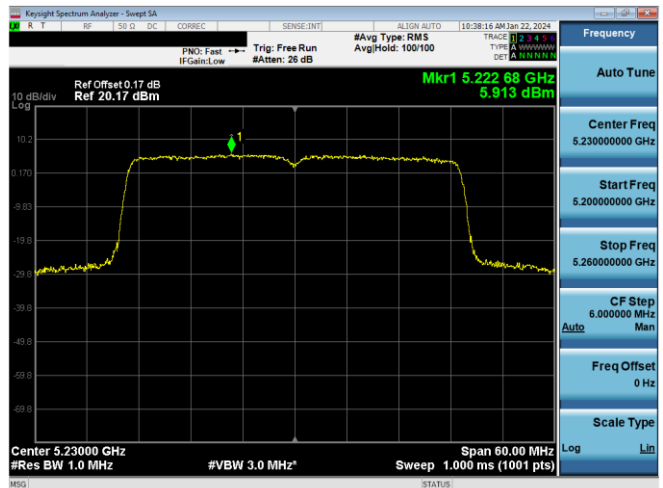

FCC ID: BCGA2899 IC: 579C-A2899		MEASUREMENT REPORT (CERTIFICATION)	Approved by: Technical Manager
Test Report S/N: 1C2311270066-24-R1.BCG	Test Dates: 11/29/2023 - 1/19/2024	EUT Type: Tablet Device	Page 217 of 594