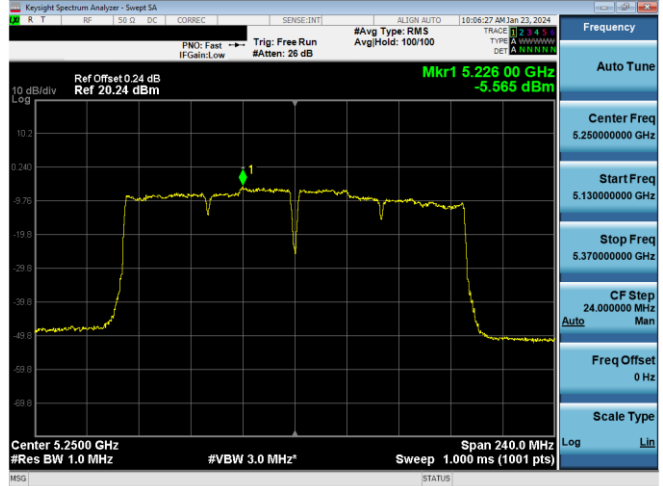

Plot 7-592. PSD CDD Primary Antenna 3b (160MHz BW 802.11ac - Ch. 50, MCS2)