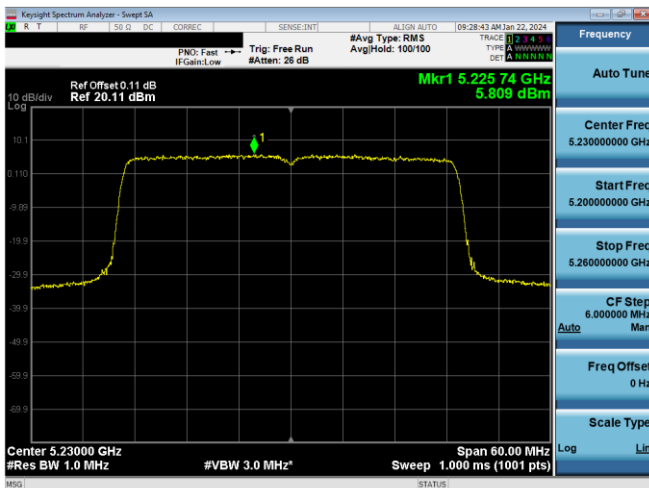

Plot 7-583. PSD CDD Primary Antenna 5T (40MHz BW 802.11n - Ch. 46, MCS10)

Plot 7-586. PSD CDD Primary Antenna 3b (40MHz BW 802.11ax(SU) - Ch. 46, MCS2)

Plot 7-584. PSD CDD Primary Antenna 3b (40MHz BW 802.11n - Ch. 46, MCS10)

Plot 7-587. PSD CDD Primary Antenna 5T (80MHz BW 802.11ac - Ch. 42, MCS2)

Plot 7-585. PSD CDD Primary Antenna 5T (40MHz BW 802.11ax(SU) - Ch. 46, MCS2)

Plot 7-588. PSD CDD Primary Antenna 3b (80MHz BW 802.11ac - Ch. 42, MCS2)