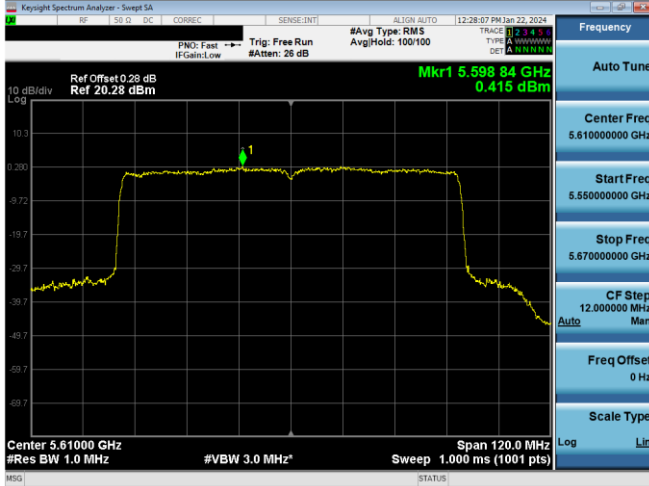

Plot 7-661. PSD CDD Primary Antenna 5T (80MHz BW 802.11ax(SU) - Ch. 122, MCS4)