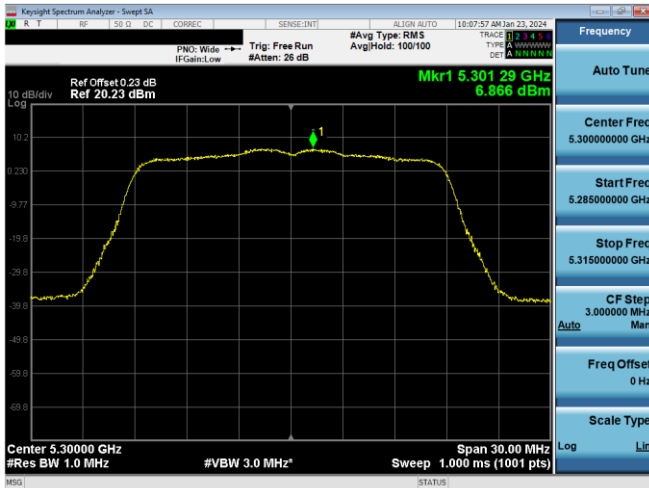

Plot 7-596. PSD CDD Primary Antenna 3b (20MHz BW 802.11n - Ch. 60, MCS10)