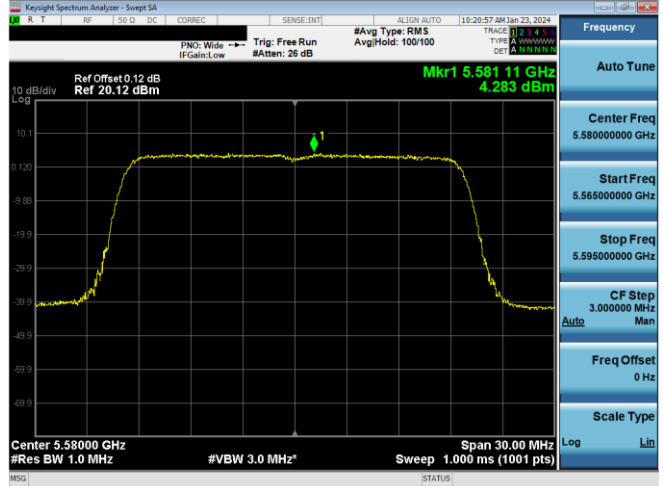

Plot 7-610. PSD CDD Primary Antenna 3b (20MHz BW 802.11ax(SU)) - Ch. 116, MCS8)