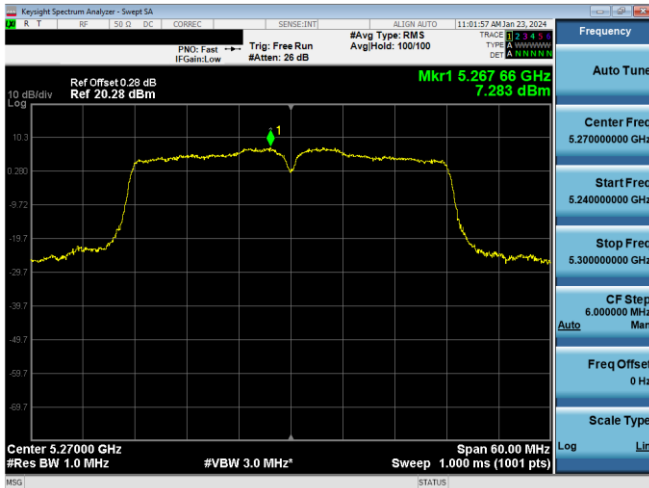

Plot 7-644. PSD CDD Primary Antenna 3b (40MHz BW 802.11n - Ch. 54, MCS12)