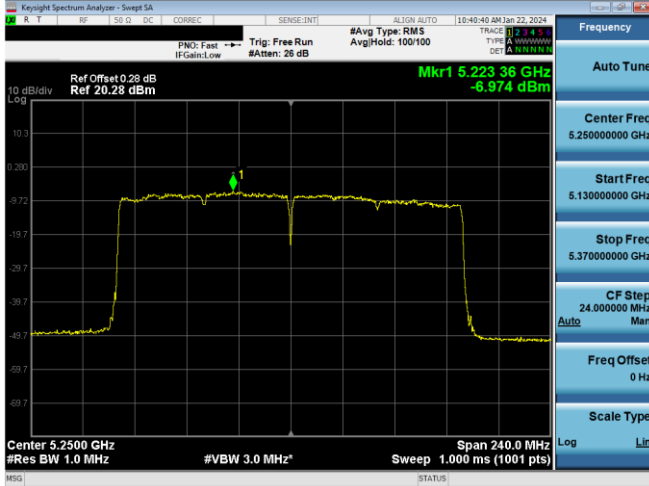

Plot 7-637. PSD CDD Primary Antenna 5T (160MHz BW 802.11ax(SU) - Ch. 50, MCS4)