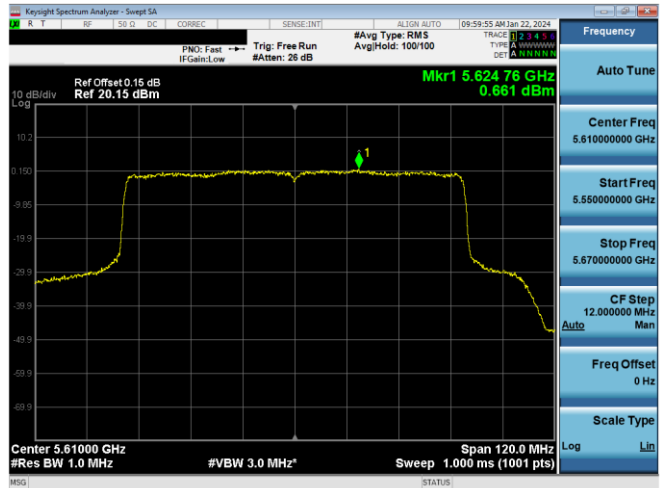

FCC ID: BCGA2899 IC: 579C-A2899		MEASUREMENT REPORT (CERTIFICATION)	Approved by: Technical Manager
Test Report S/N: 1C2311270066-24-R1.BCG	Test Dates: 11/29/2023 - 1/19/2024	EUT Type: Tablet Device	Page 215 of 594