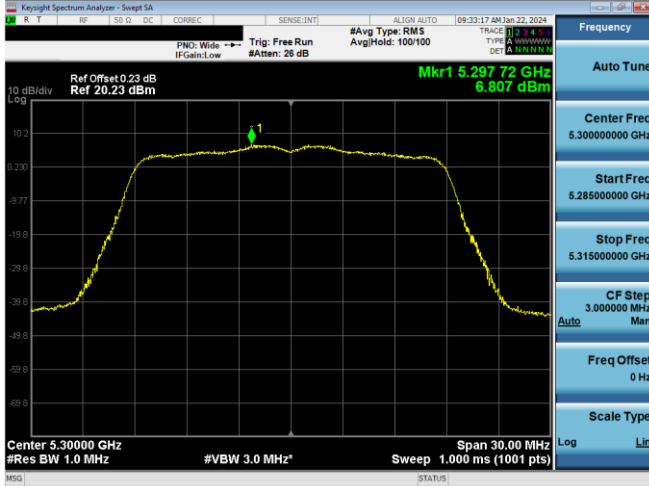

Plot 7-589. PSD CDD Primary Antenna 5T (80MHz BW 802.11ax(SU) - Ch. 42, MCS2)

Plot 7-592. PSD CDD Primary Antenna 3b (160MHz BW 802.11ac - Ch. 50, MCS2)

Plot 7-590. PSD CDD Primary Antenna 3b (80MHz BW 802.11ax(SU) - Ch. 42, MCS2)

Plot 7-593. PSD CDD Primary Antenna 5T (160MHz BW 802.11ax(SU) - Ch. 50, MCS2)

Plot 7-591. PSD CDD Primary Antenna 5T (160MHz BW 802.11ac - Ch. 50, MCS2)

Plot 7-594. PSD CDD Primary Antenna 3b (160MHz BW 802.11ax(SU) - Ch. 50, MCS2)

FCC ID: BCGA2899 IC: 579C-A2899		<b>MEASUREMENT REPORT (CERTIFICATION)</b>	<b>Approved by:</b> Technical Manager
Test Report S/N: 1C2311270066-24-R1.BCG	Test Dates: 11/29/2023 - 1/19/2024	EUT Type: Tablet Device	Page 211 of 594