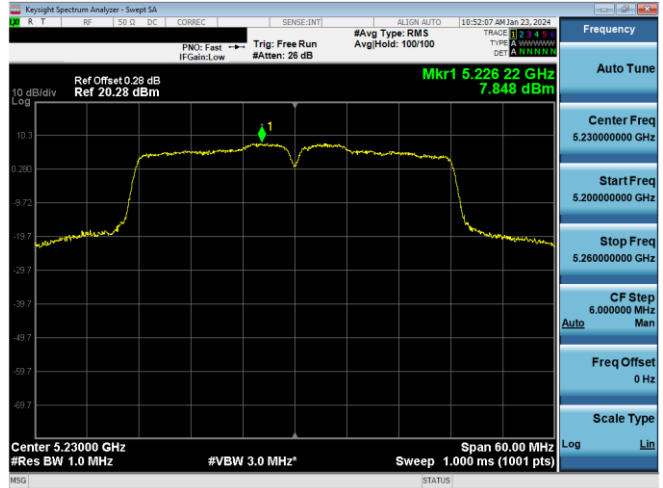

FCC ID: BCGA2899 IC: 579C-A2899		MEASUREMENT REPORT (CERTIFICATION)	Approved by: Technical Manager
Test Report S/N: 1C2311270066-24-R1.BCG	Test Dates: 11/29/2023 - 1/19/2024	EUT Type: Tablet Device	Page 217 of 594