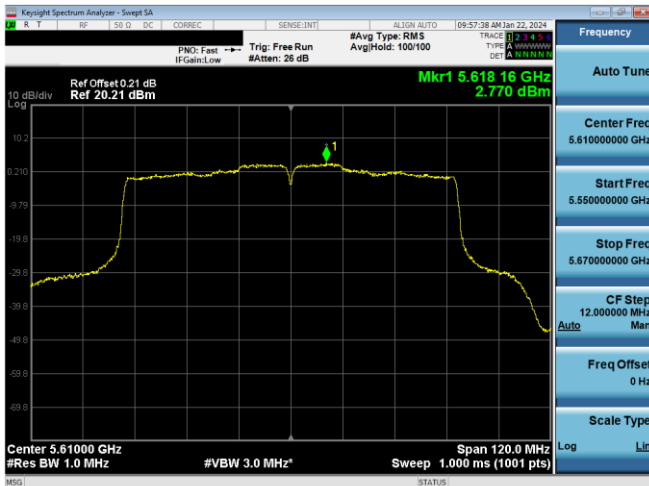

FCC ID: BCGA2899 IC: 579C-A2899		MEASUREMENT REPORT (CERTIFICATION)	Approved by: Technical Manager
Test Report S/N: 1C2311270066-24-R1.BCG	Test Dates: 11/29/2023 - 1/19/2024	EUT Type: Tablet Device	Page 215 of 594