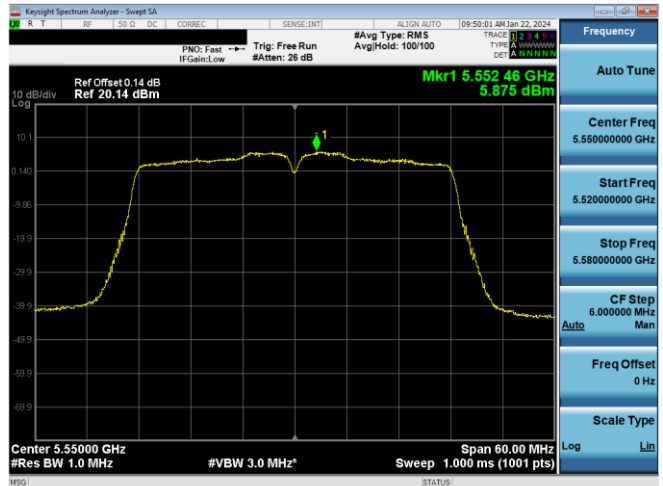

Plot 7-611. PSD CDD Primary Antenna 5T (40MHz BW 802.11n) - Ch. 110, MCS10)