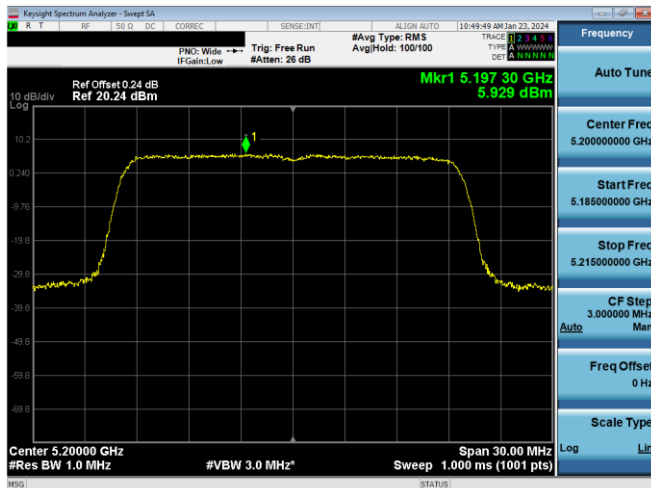

FCC ID: BCGA2899 IC: 579C-A2899		MEASUREMENT REPORT (CERTIFICATION)	Approved by: Technical Manager
Test Report S/N: 1C2311270066-24-R1.BCG	Test Dates: 11/29/2023 - 1/19/2024	EUT Type: Tablet Device	Page 217 of 594