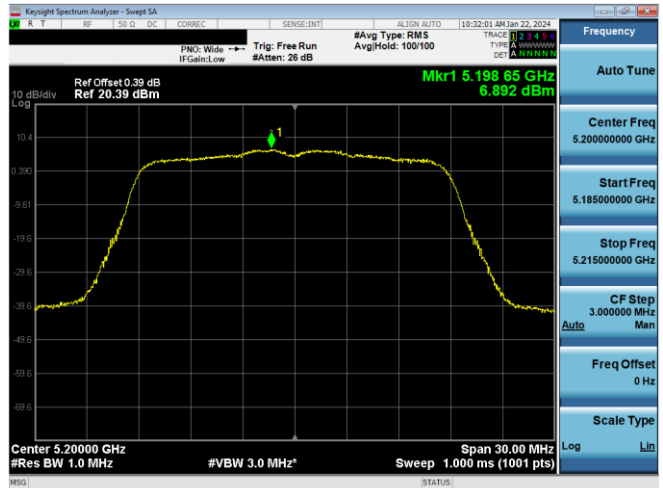

Plot 7-623. PSD CDD Primary Antenna 5T (20MHz BW 802.11n - Ch. 40, MCS12)