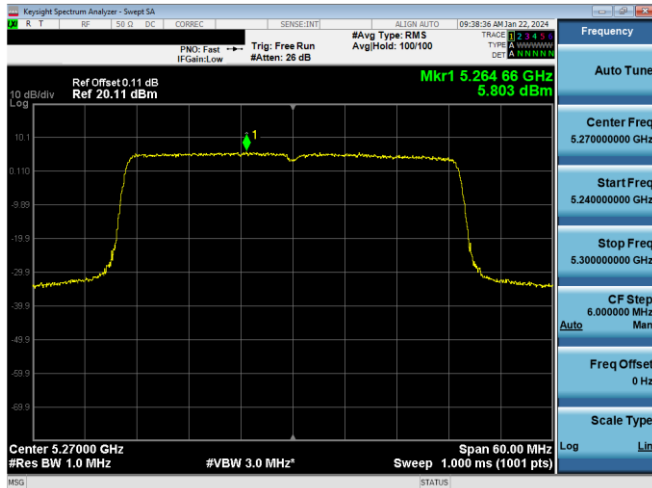

Plot 7-601. PSD CDD Primary Antenna 5T (40MHz BW 802.11ax(SU) - Ch. 54, MCS2)