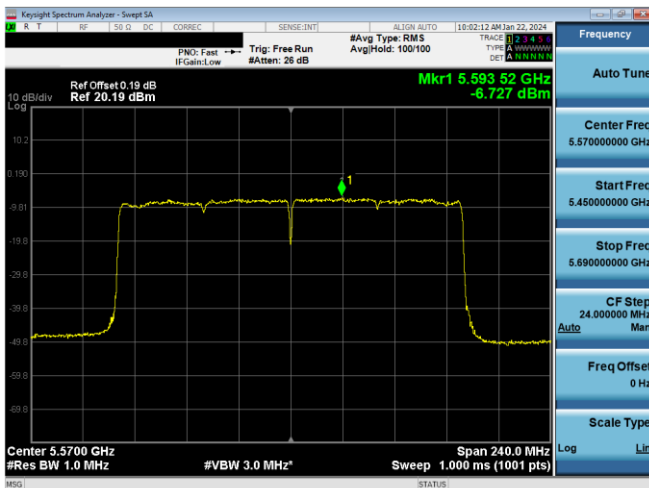

Plot 7-621. PSD CDD Primary Antenna 5T (160MHz BW 802.11ax(SU) - Ch. 114, MCS2)