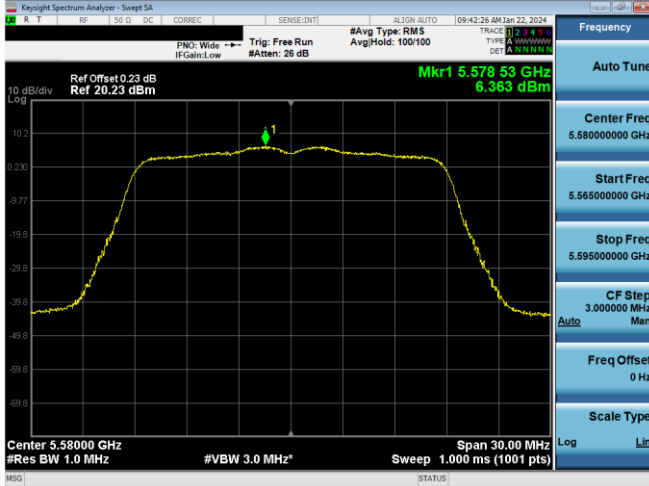

Plot 7-607. PSD CDD Primary Antenna 5T (20MHz BW 802.11n) - Ch. 116, MCS10)