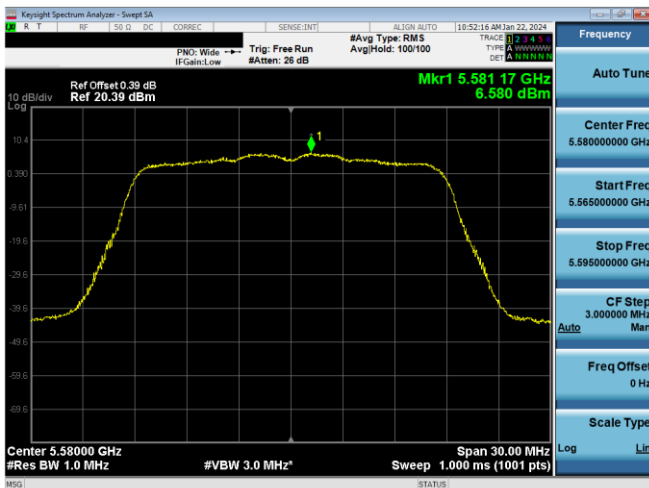

Plot 7-651. PSD CDD Primary Antenna 5T (20MHz BW 802.11n) - Ch. 116, MCS12