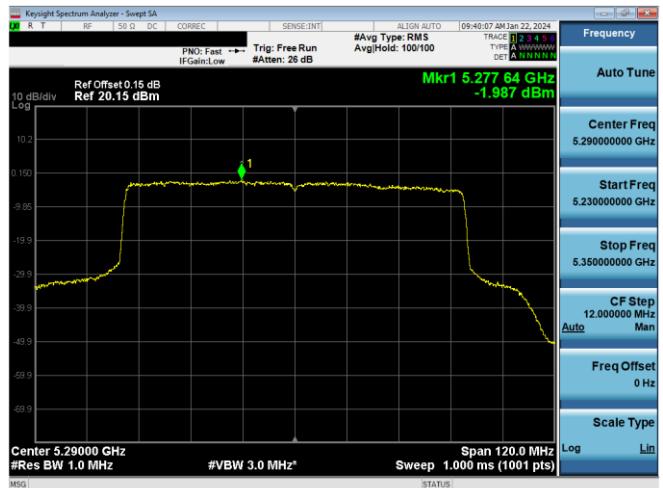

Plot 7-599. PSD CDD Primary Antenna 5T (40MHz BW 802.11n - Ch. 54, MCS10)

Plot 7-597. PSD CDD Primary Antenna 5T (20MHz BW 802.11ax(SU) - Ch. 60, MCS2)

Plot 7-600. PSD CDD Primary Antenna 3b (40MHz BW 802.11n - Ch. 54, MCS10)

FCC ID: BCGA2899 IC: 579C-A2899		<b>MEASUREMENT REPORT (CERTIFICATION)</b>	<b>Approved by:</b> Technical Manager
Test Report S/N: 1C2311270066-24-R1.BCG	Test Dates: 11/29/2023 - 1/19/2024	EUT Type: Tablet Device	Page 212 of 594

Plot 7-601. PSD CDD Primary Antenna 5T (40MHz BW 802.11ax(SU) - Ch. 54, MCS2)

Plot 7-604. PSD CDD Primary Antenna 3b (80MHz BW 802.11ac - Ch. 58, MCS2)

Plot 7-602. PSD CDD Primary Antenna 3b (40MHz BW 802.11ax(SU) - Ch. 54, MCS2)