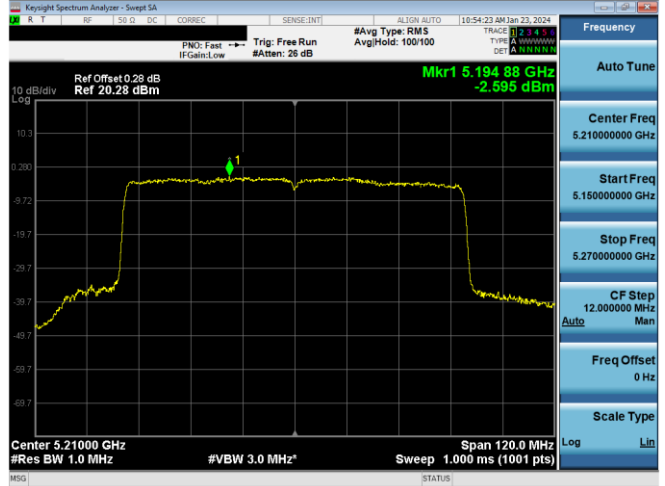

Plot 7-634. PSD CDD Primary Antenna 3b (80MHz BW 802.11ax(SU) - Ch. 42, MCS4)