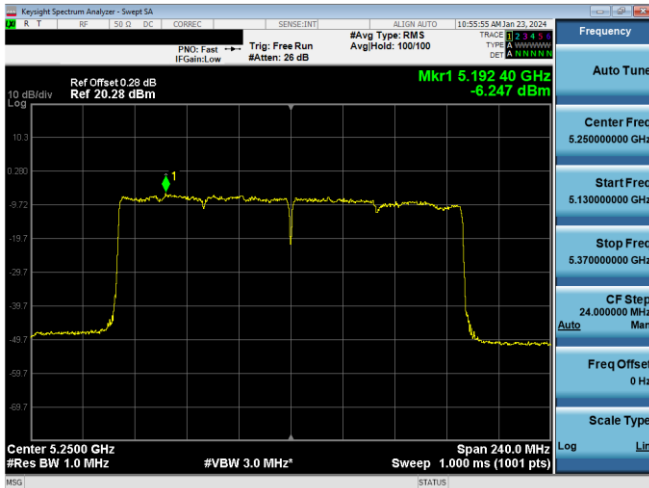

Plot 7-638. PSD CDD Primary Antenna 3b (160MHz BW 802.11ax(SU) - Ch. 50, MCS4)