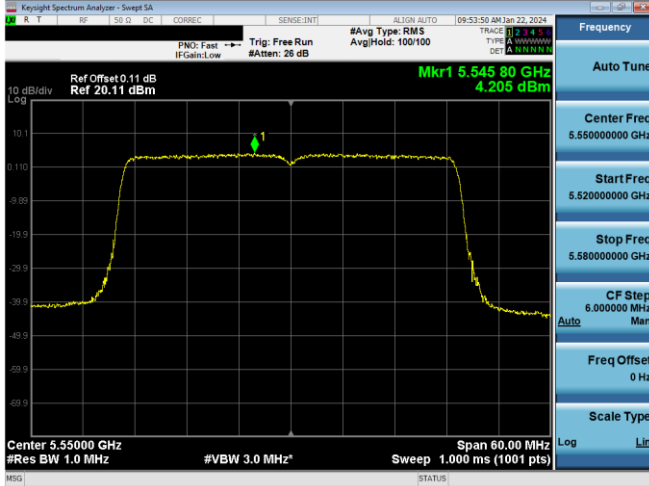

FCC ID: BCGA2899 IC: 579C-A2899		MEASUREMENT REPORT (CERTIFICATION)	Approved by: Technical Manager
Test Report S/N: 1C2311270066-24-R1.BCG	Test Dates: 11/29/2023 - 1/19/2024	EUT Type: Tablet Device	Page 215 of 594