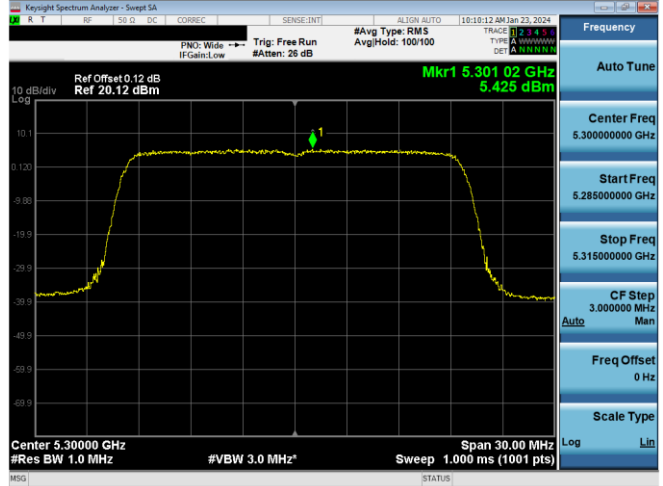

Plot 7-598. PSD CDD Primary Antenna 3b (20MHz BW 802.11ax(SU) - Ch. 60, MCS2)