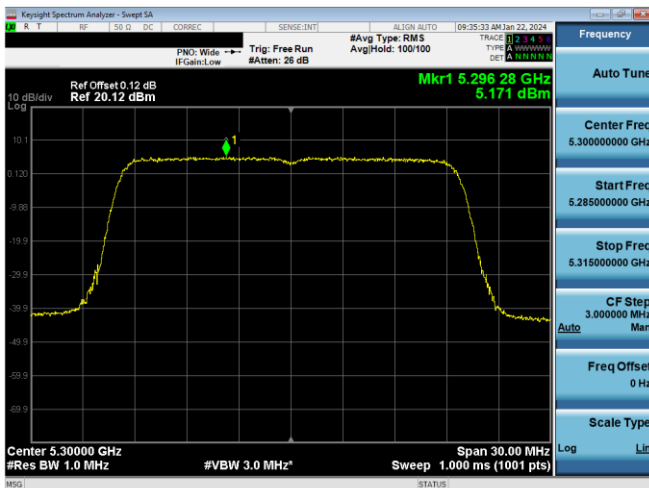

Plot 7-595. PSD CDD Primary Antenna 5T (20MHz BW 802.11n - Ch. 60, MCS10)

Plot 7-598. PSD CDD Primary Antenna 3b (20MHz BW 802.11ax(SU) - Ch. 60, MCS2)

Plot 7-596. PSD CDD Primary Antenna 3b (20MHz BW 802.11n - Ch. 60, MCS10)

Plot 7-599. PSD CDD Primary Antenna 5T (40MHz BW 802.11n - Ch. 54, MCS10)

Plot 7-597. PSD CDD Primary Antenna 5T (20MHz BW 802.11ax(SU) - Ch. 60, MCS2)

Plot 7-600. PSD CDD Primary Antenna 3b (40MHz BW 802.11n - Ch. 54, MCS10)