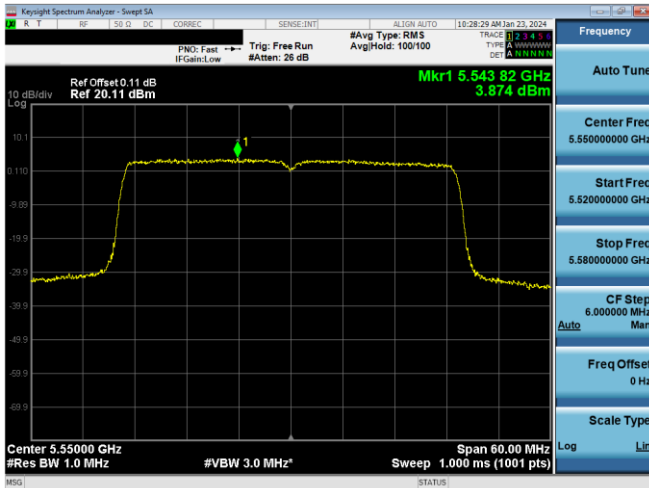

FCC ID: BCGA2899 IC: 579C-A2899		MEASUREMENT REPORT (CERTIFICATION)	Approved by: Technical Manager
Test Report S/N: 1C2311270066-24-R1.BCG	Test Dates: 11/29/2023 - 1/19/2024	EUT Type: Tablet Device	Page 215 of 594