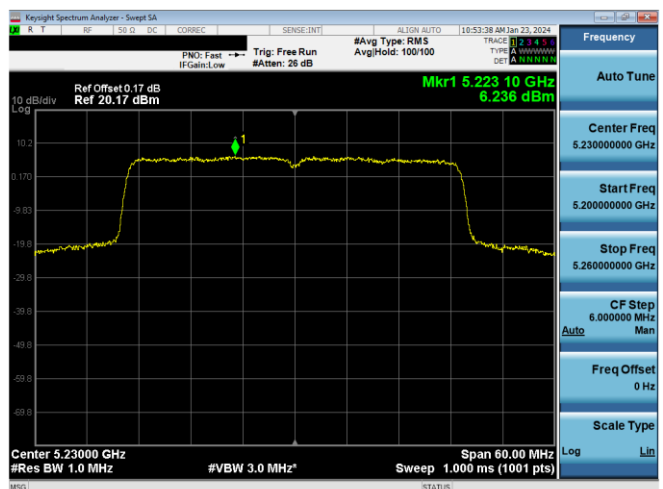

FCC ID: BCGA2899 IC: 579C-A2899		MEASUREMENT REPORT (CERTIFICATION)	Approved by: Technical Manager
Test Report S/N: 1C2311270066-24-R1.BCG	Test Dates: 11/29/2023 - 1/19/2024	EUT Type: Tablet Device	Page 217 of 594