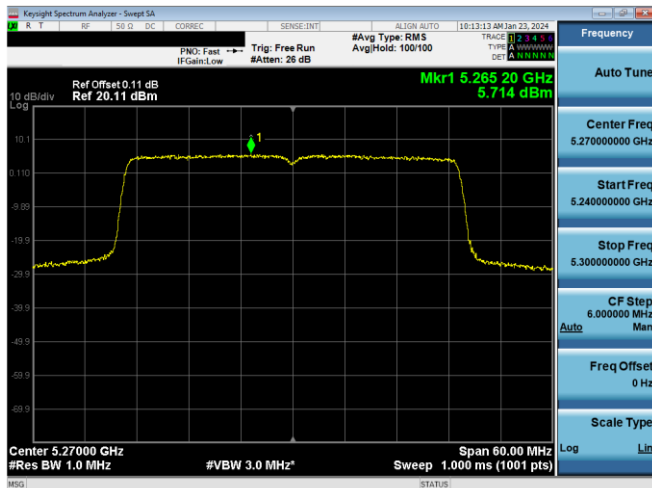

Plot 7-602. PSD CDD Primary Antenna 3b (40MHz BW 802.11ax(SU) - Ch. 54, MCS2)