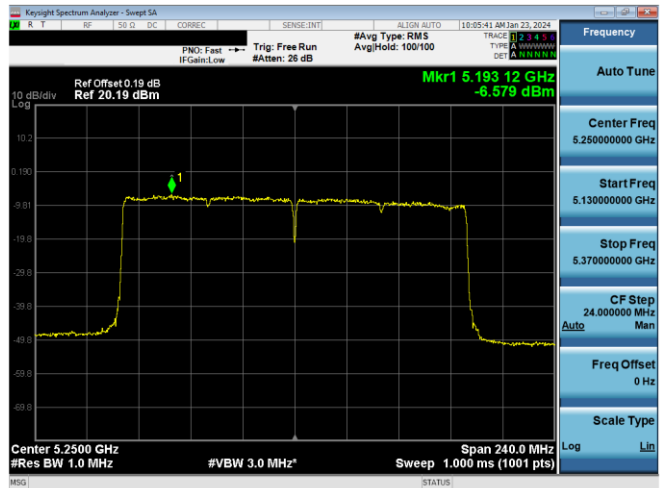

Plot 7-589. PSD CDD Primary Antenna 5T (80MHz BW 802.11ax(SU) - Ch. 42, MCS2)

Plot 7-592. PSD CDD Primary Antenna 3b (160MHz BW 802.11ac - Ch. 50, MCS2)

Plot 7-590. PSD CDD Primary Antenna 3b (80MHz BW 802.11ax(SU) - Ch. 42, MCS2)

Plot 7-593. PSD CDD Primary Antenna 5T (160MHz BW 802.11ax(SU) - Ch. 50, MCS2)

Plot 7-591. PSD CDD Primary Antenna 5T (160MHz BW 802.11ac - Ch. 50, MCS2)

Plot 7-594. PSD CDD Primary Antenna 3b (160MHz BW 802.11ax(SU) - Ch. 50, MCS2)