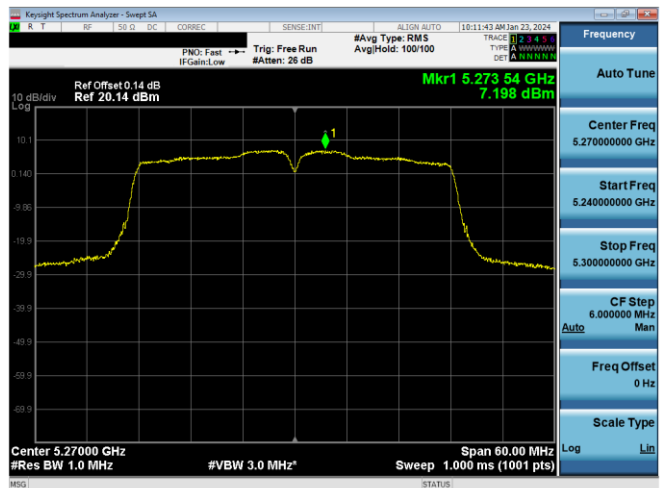

Plot 7-595. PSD CDD Primary Antenna 5T (20MHz BW 802.11n - Ch. 60, MCS10)

Plot 7-598. PSD CDD Primary Antenna 3b (20MHz BW 802.11ax(SU) - Ch. 60, MCS2)

Plot 7-596. PSD CDD Primary Antenna 3b (20MHz BW 802.11n - Ch. 60, MCS10)

Plot 7-599. PSD CDD Primary Antenna 5T (40MHz BW 802.11n - Ch. 54, MCS10)

Plot 7-597. PSD CDD Primary Antenna 5T (20MHz BW 802.11ax(SU) - Ch. 60, MCS2)

Plot 7-600. PSD CDD Primary Antenna 3b (40MHz BW 802.11n - Ch. 54, MCS10)