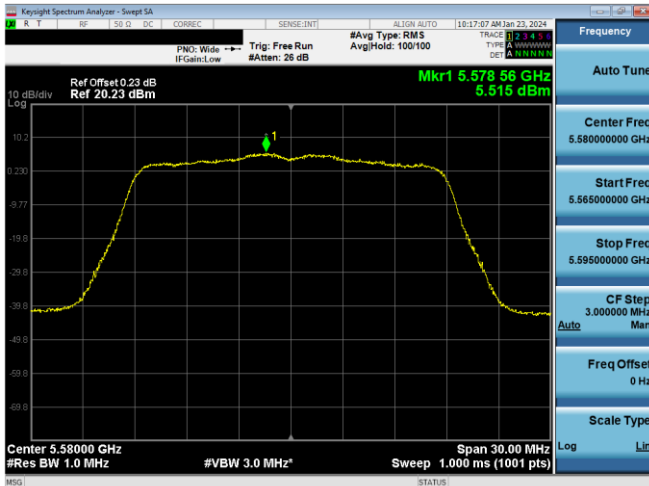

Plot 7-608. PSD CDD Primary Antenna 3b (20MHz BW 802.11n) - Ch. 116, MCS10)