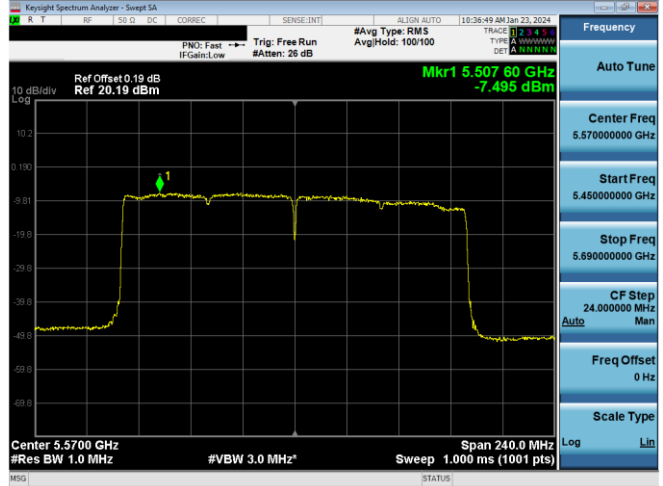

Plot 7-622. PSD CDD Primary Antenna 3b (160MHz BW 802.11ax(SU) - Ch. 114, MCS2)