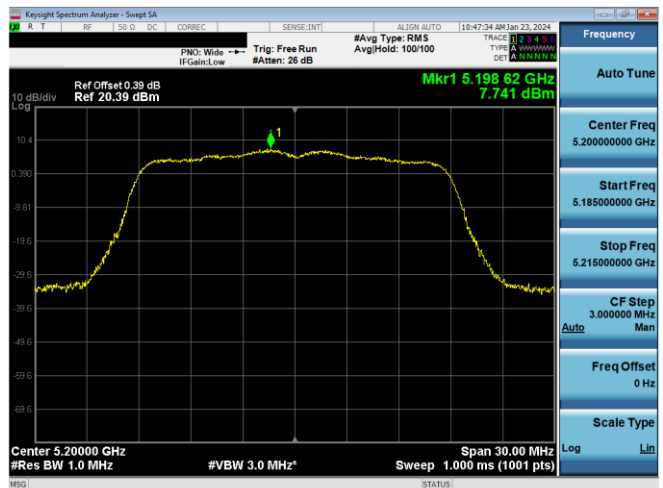

Plot 7-624. PSD CDD Primary Antenna 3b (20MHz BW 802.11n - Ch. 40, MCS12)

FCC ID: BCGA2899 IC: 579C-A2899		MEASUREMENT REPORT (CERTIFICATION)	Approved by: Technical Manager
Test Report S/N: 1C2311270066-24-R1.BCG	Test Dates: 11/29/2023 - 1/19/2024	EUT Type: Tablet Device	Page 216 of 594