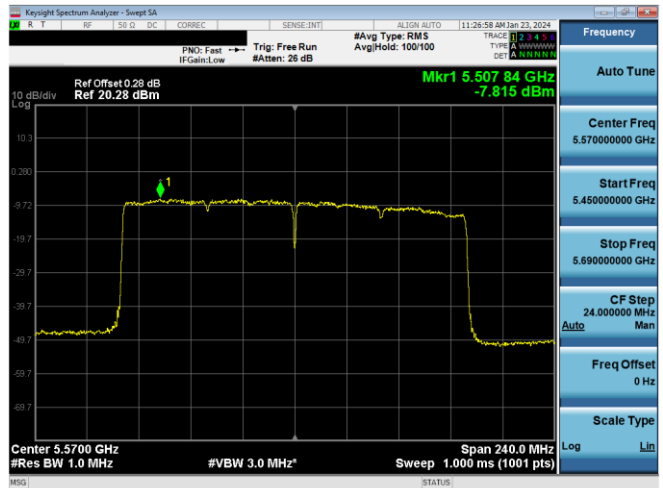

Plot 7-666. PSD CDD Primary Antenna 3b (160MHz BW 802.11ax(SU) - Ch. 114, MCS4)

FCC ID: BCGA2899 IC: 579C-A2899		MEASUREMENT REPORT (CERTIFICATION)	Approved by: Technical Manager
Test Report S/N: 1C2311270066-24-R1.BCG	Test Dates: 11/29/2023 - 1/19/2024	EUT Type: Tablet Device	Page 223 of 594