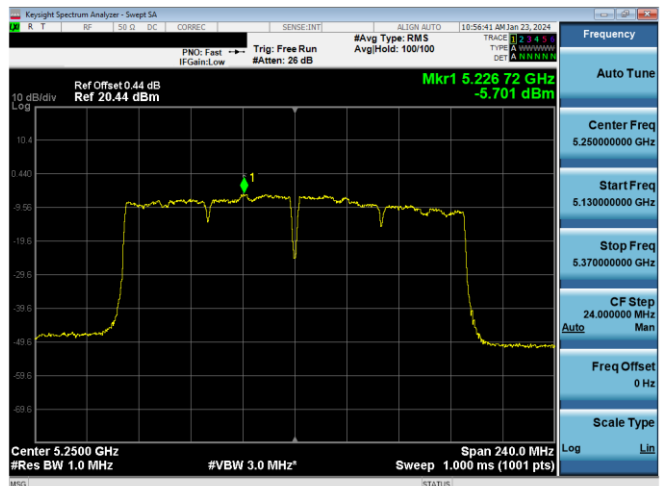

Plot 7-631. PSD CDD Primary Antenna 5T (80MHz BW 802.11ac - Ch. 42, MCS4)

Plot 7-634. PSD CDD Primary Antenna 3b (80MHz BW 802.11ax(SU) - Ch. 42, MCS4)

Plot 7-632. PSD CDD Primary Antenna 3b (80MHz BW 802.11ac - Ch. 42, MCS4)

Plot 7-635. PSD CDD Primary Antenna 5T (160MHz BW 802.11ac - Ch. 50, MCS4)

Plot 7-633. PSD CDD Primary Antenna 5T (80MHz BW 802.11ax(SU) - Ch. 42, MCS4)

Plot 7-636. PSD CDD Primary Antenna 3b (160MHz BW 802.11ac - Ch. 50, MCS4)