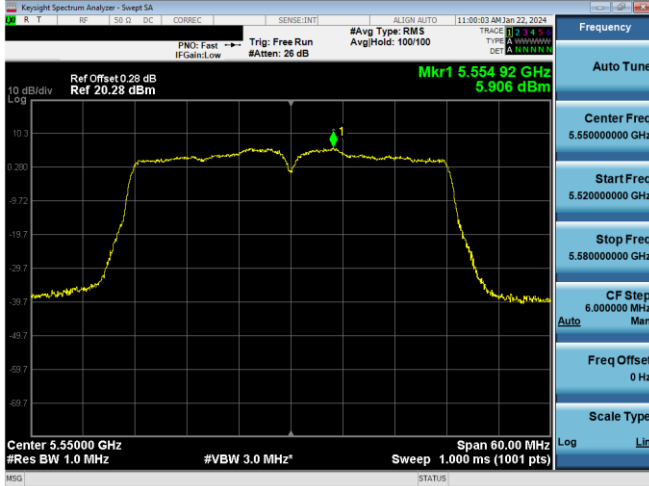

Plot 7-655. PSD CDD Primary Antenna 5T (40MHz BW 802.11n - Ch. 110, MCS12)