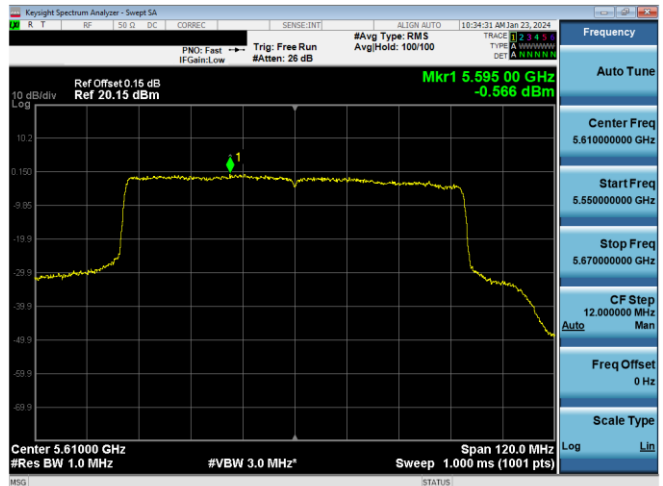

FCC ID: BCGA2899 IC: 579C-A2899		MEASUREMENT REPORT (CERTIFICATION)	Approved by: Technical Manager
Test Report S/N: 1C2311270066-24-R1.BCG	Test Dates: 11/29/2023 - 1/19/2024	EUT Type: Tablet Device	Page 215 of 594