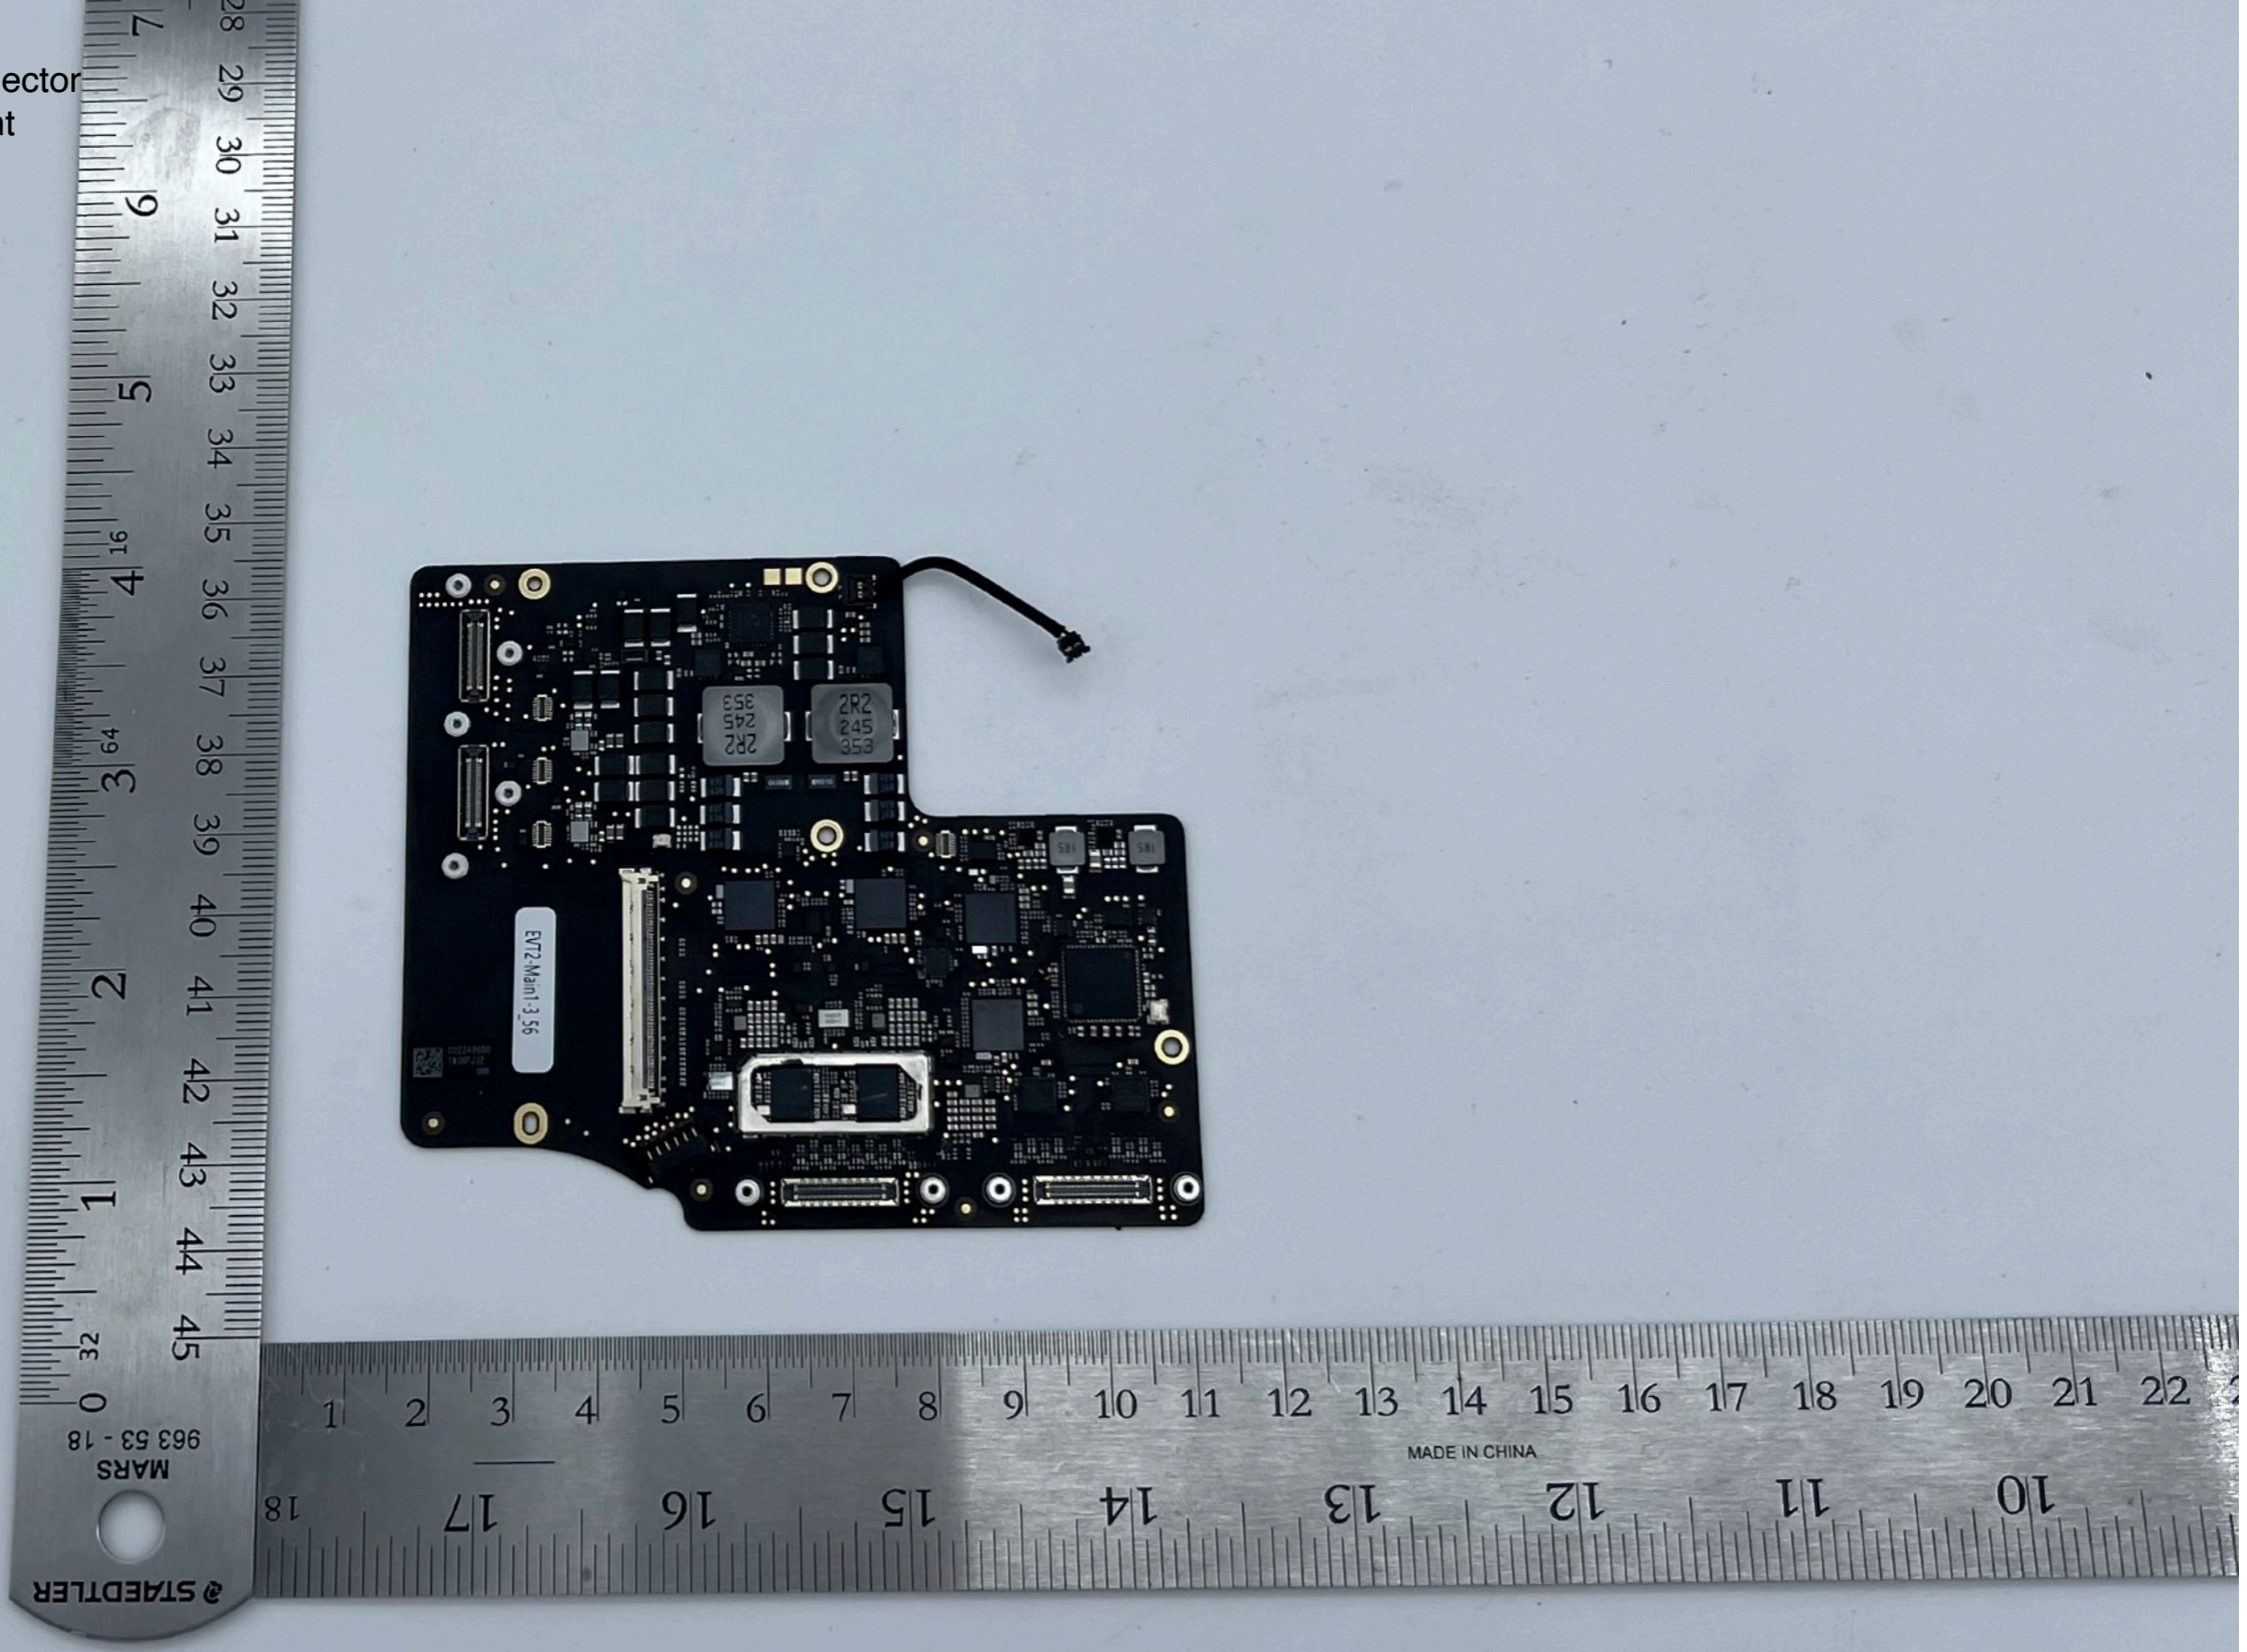

A2873

Front Display Removed

Front
Camera

WF2
Antenna

MLB with
Shield

WF1
Antenna Left
Speaker

USB-C
Connector Board

WF3
Antenna
Right
Speaker

A2873
Antenna WF3 - Front

A2873
Antenna WF3
- Back

A2873

Antenna WF1 - Front

A2873
Antenna WF1 - Back

A2873
Antenna WF2 - Front

A2873
Antenna WF2 - Back

A2873
Left and Right Speaker - Front

A2873
Left and Right Speaker - Back

A2873
MLB - Front

A2873
MLB - Back

WiFi/BT Radio
Module

A2873
USB-C Connector
Board - Front

A2873
USB-C Connector
Board - Back

A2873
USB-C Connectors
- Front

A2873
USB-C Connectors
- Back