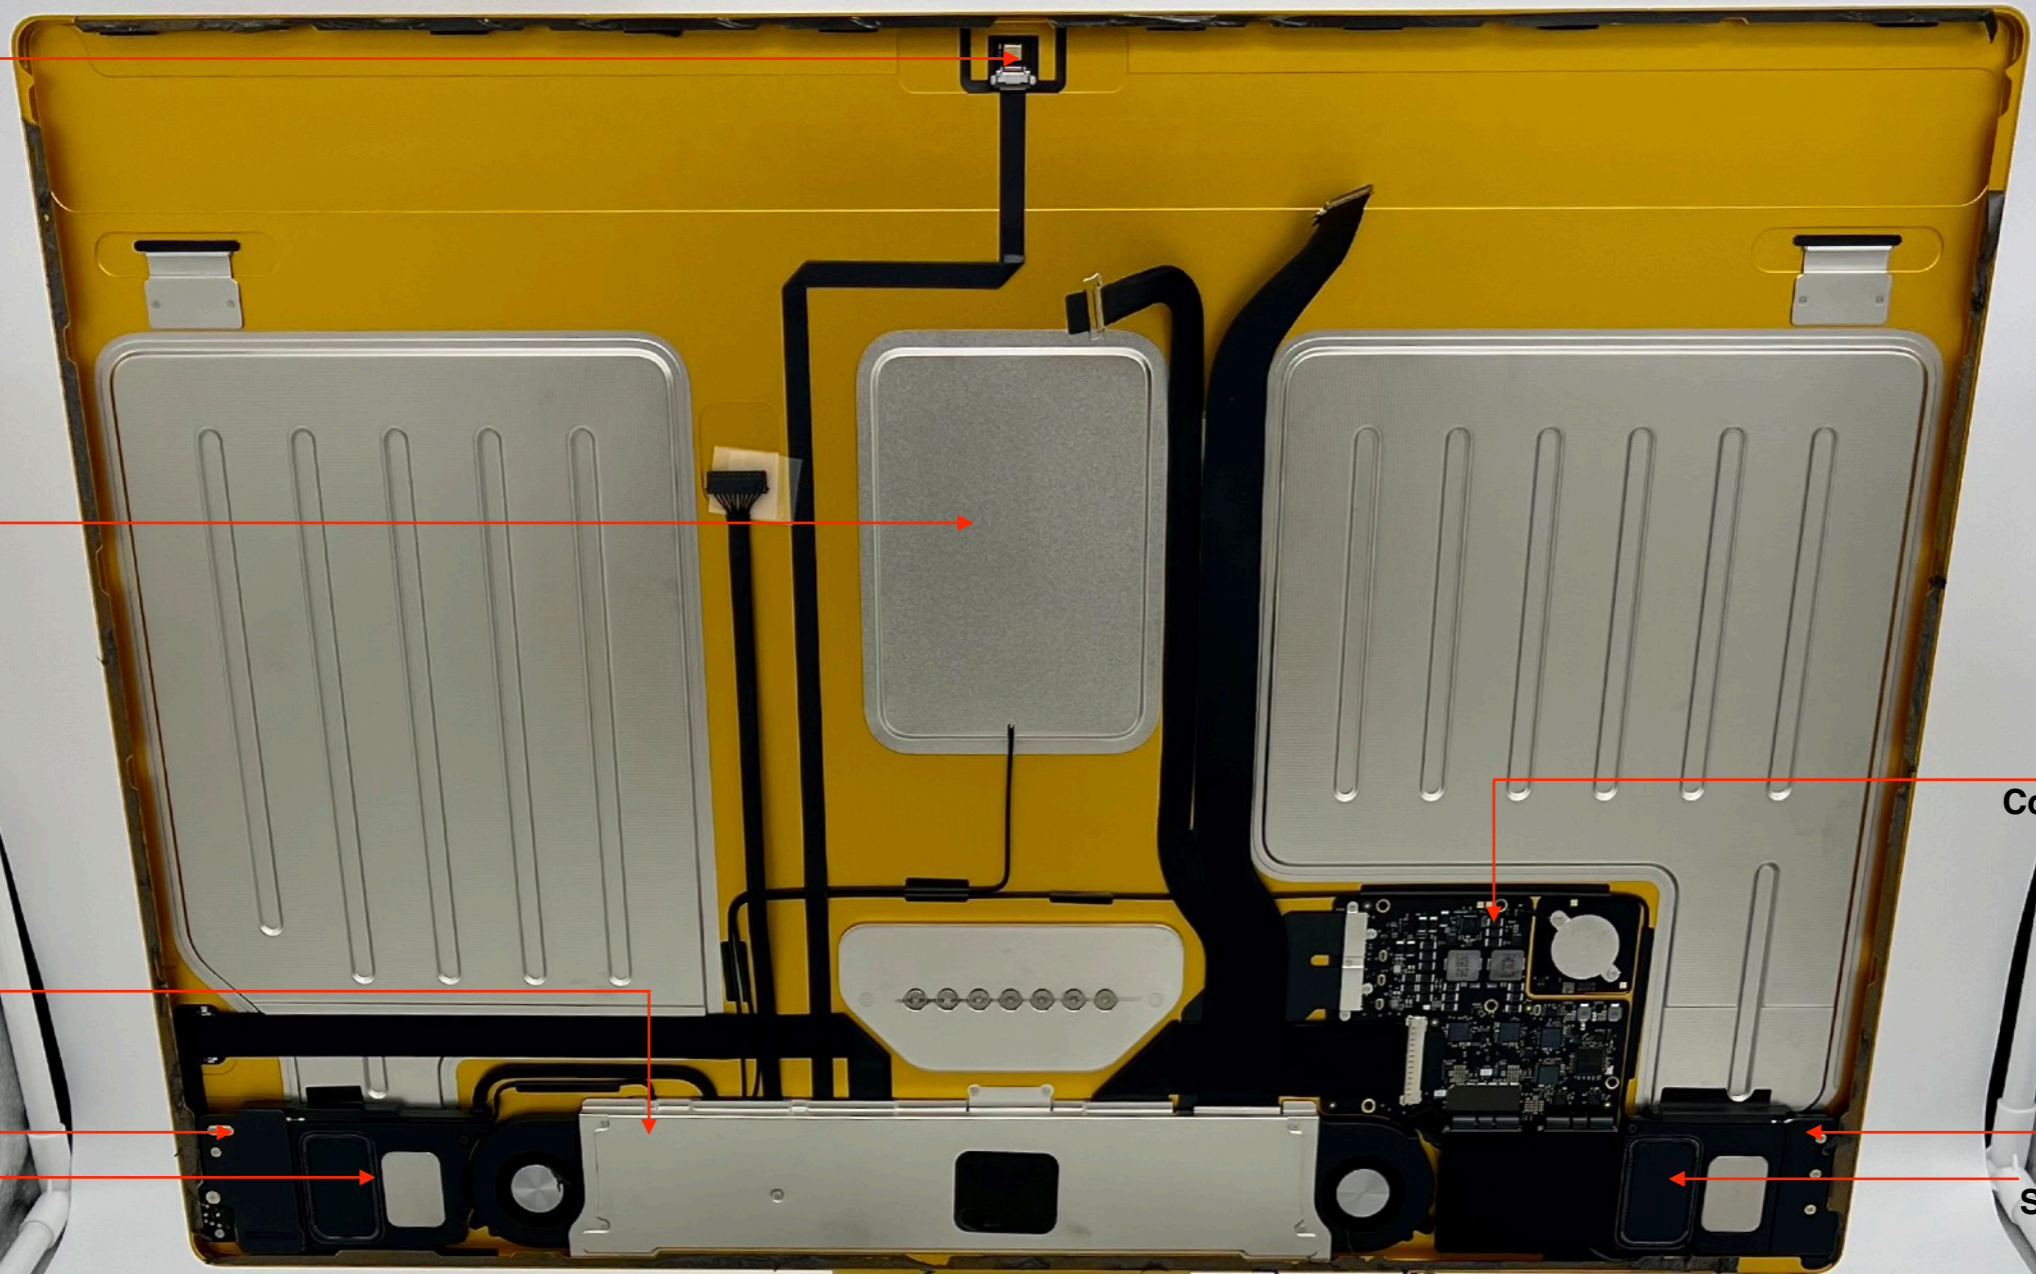

A2873

Front Display Removed

Front
Camera

WF2
Antenna

MLB with
Shield

WF1
Antenna Left
Speaker

USB-C
Connector Board

WF3
Antenna
Right
Speaker

A2873
Antenna WF3 - Front

A2873
Antenna WF3
- Back

A2873

Antenna WF1 - Front

A2873
Antenna WF1 - Back

A2873
Antenna WF2 - Front

A2873
Antenna WF2 - Back

A2873
Left and Right Speaker - Front

A2873
Left and Right Speaker - Back

A2873
MLB - Front

A2873
MLB - Back

WiFi/BT Radio
Module

A2873
USB-C Connector
Board - Front

A2873
USB-C Connector
Board - Back

A2873
USB-C Connectors
- Front

A2873
USB-C Connectors
- Back