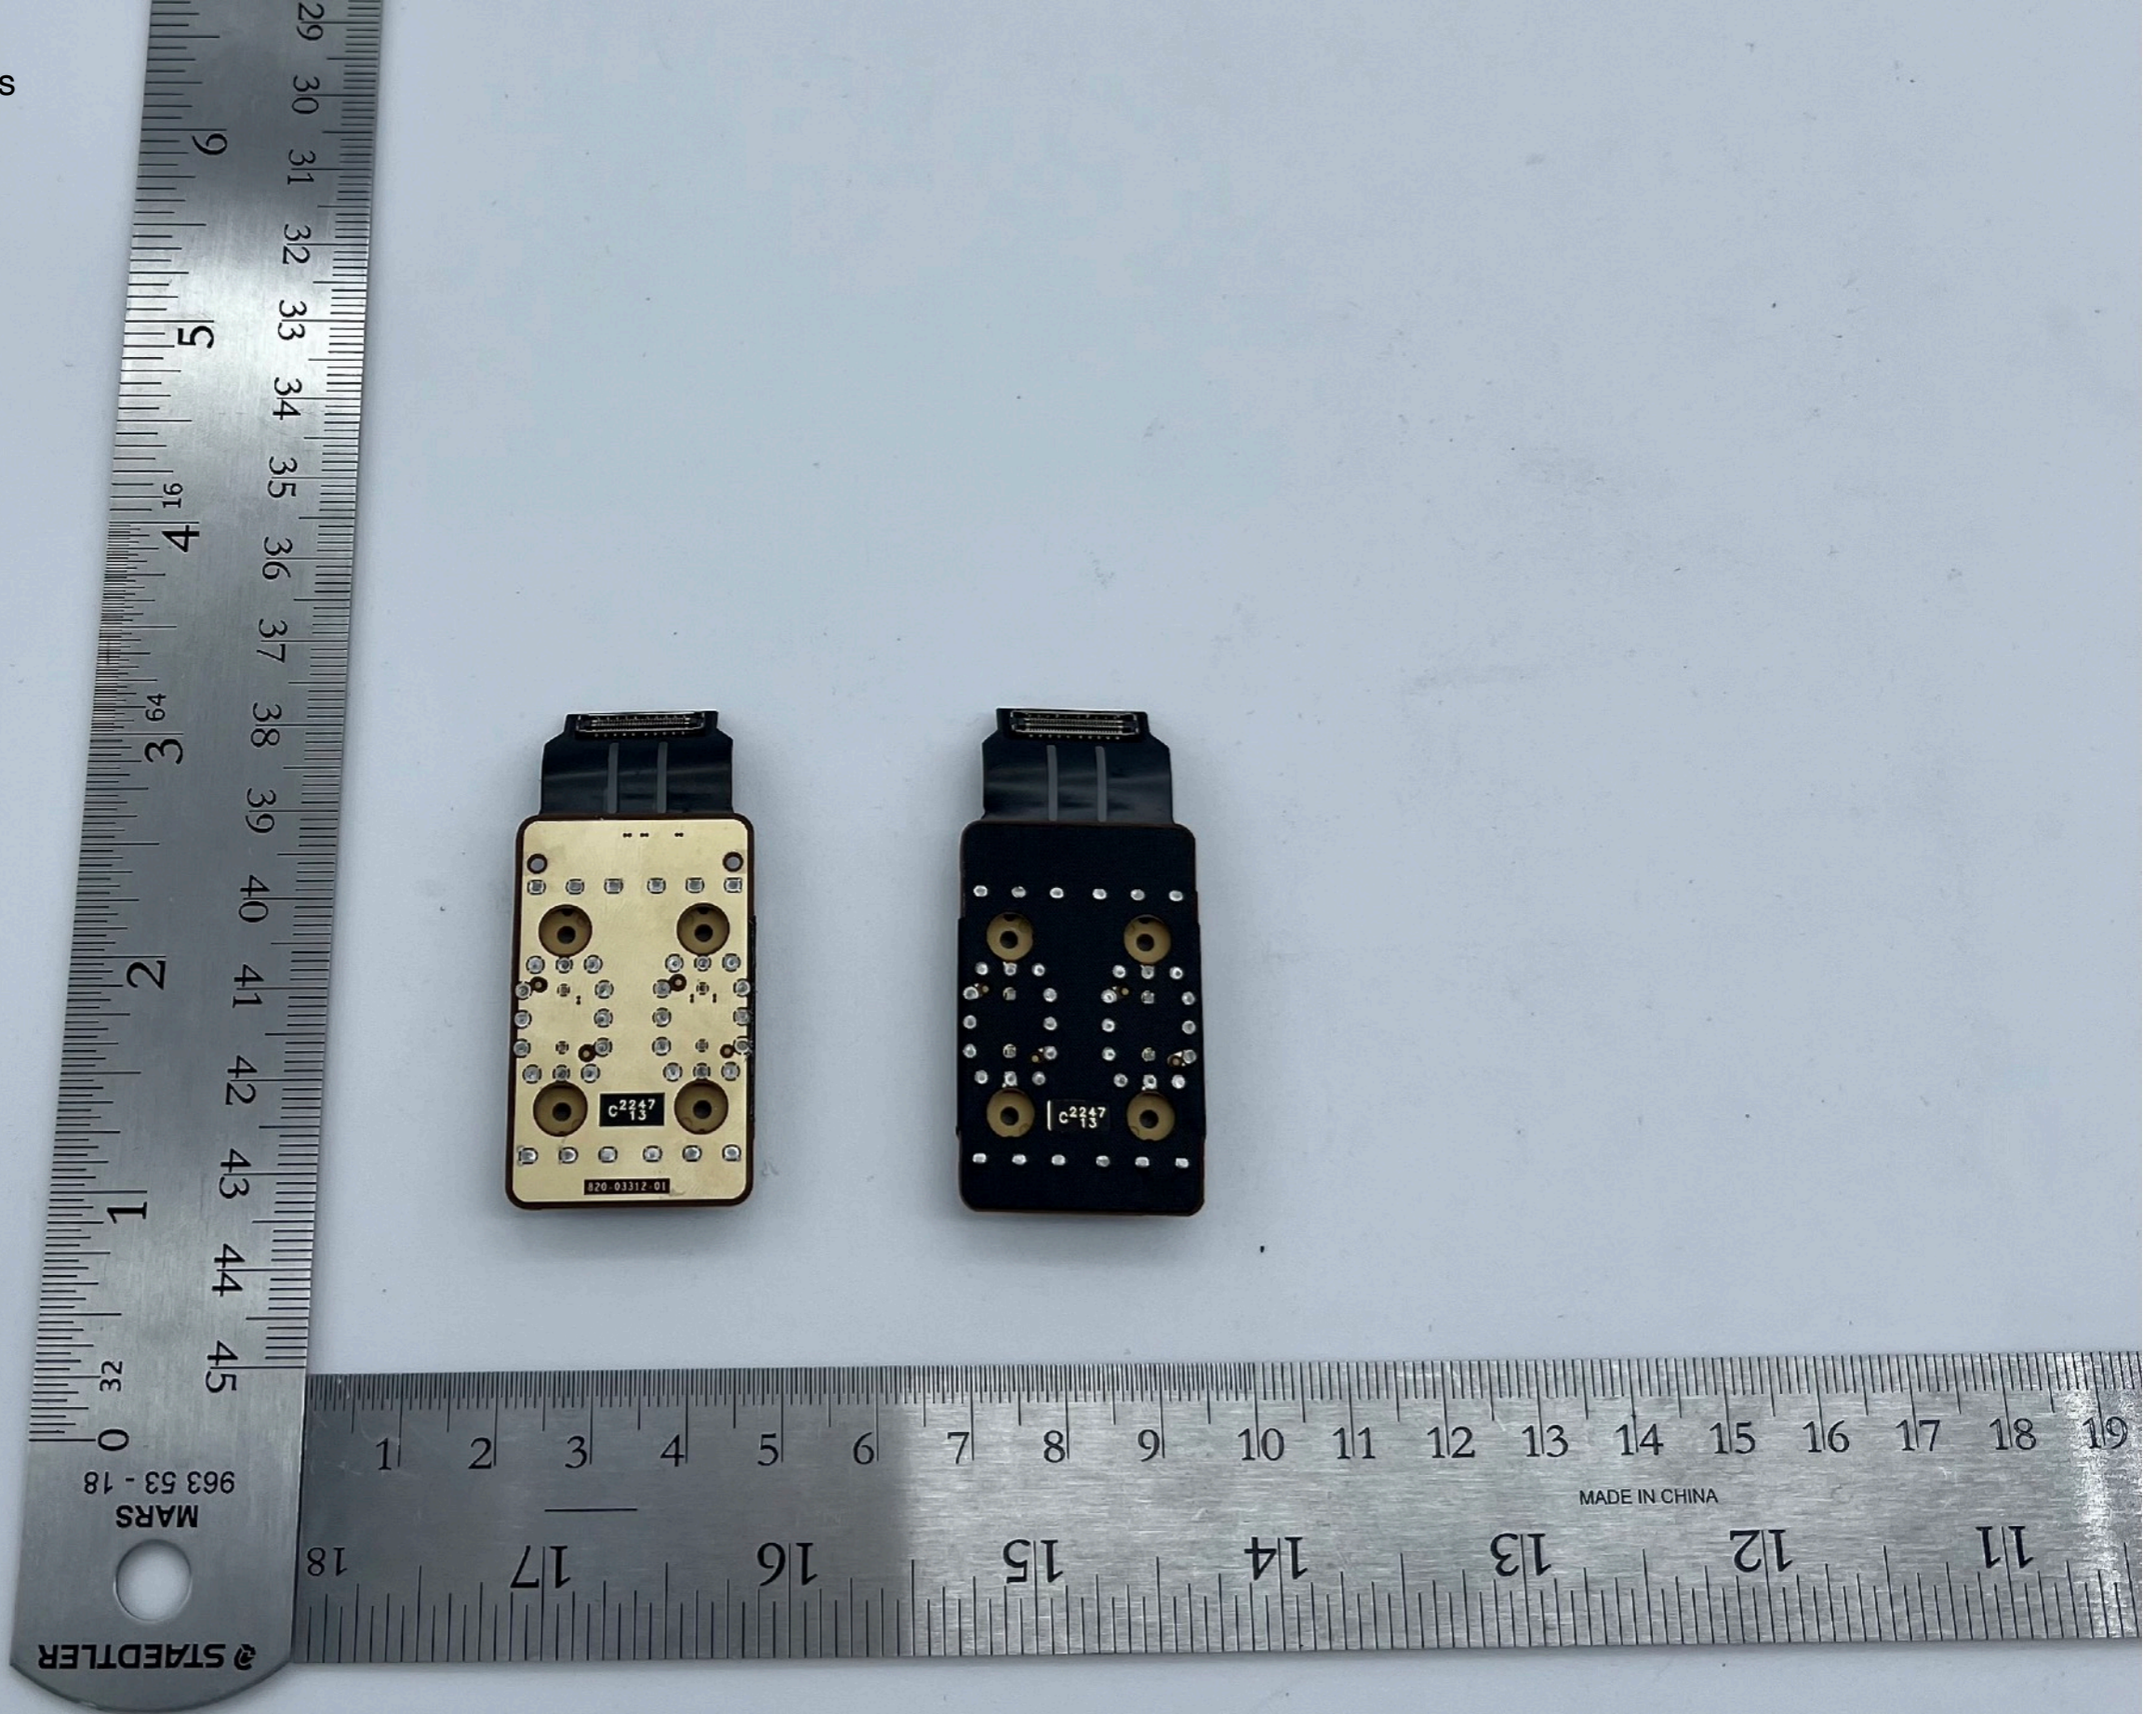

A2873

Front Display Removed

Front
Camera

WF2
Antenna

MLB with
Shield

WF1
Antenna Left
Speaker

USB-C
Connector Board

WF3
Antenna
Right
Speaker

A2873
Antenna WF3 - Front

A2873
Antenna WF3
- Back

A2873

Antenna WF1 - Front

A2873
Antenna WF1 - Back

A2873
Antenna WF2 - Front

A2873
Antenna WF2 - Back

A2873
Left and Right Speaker - Front

A2873
Left and Right Speaker - Back

A2873
MLB - Front

A2873
MLB - Back

WiFi/BT Radio
Module

A2873
USB-C Connector
Board - Front

A2873
USB-C Connector
Board - Back

A2873
USB-C Connectors
- Front

A2873
USB-C Connectors
- Back