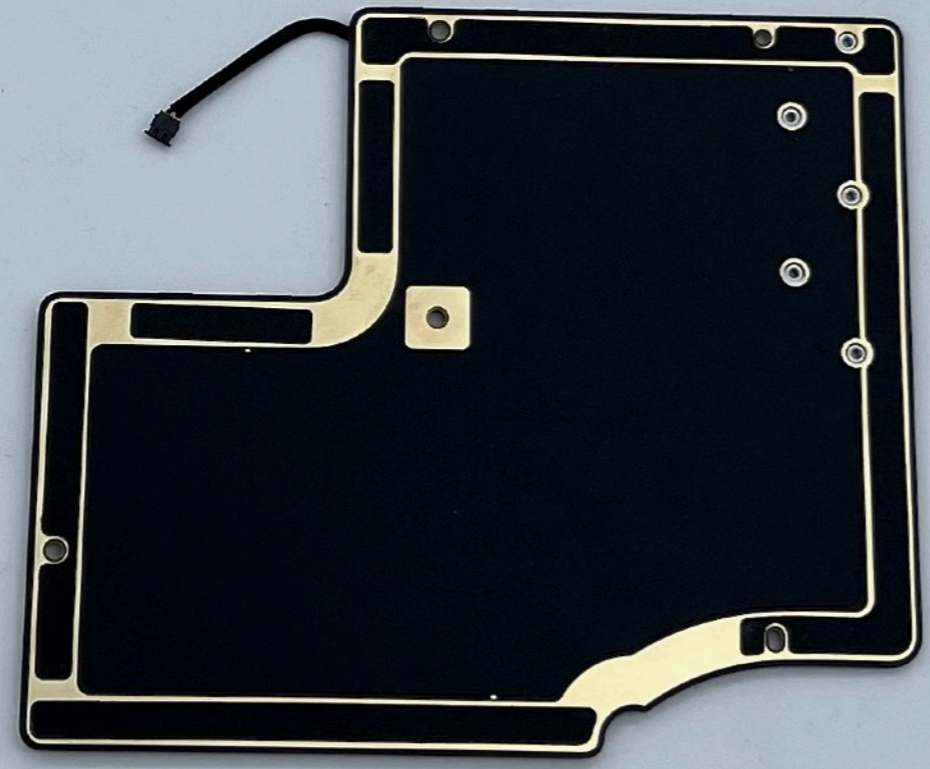

A2873
Antenna WF3 - Front

A2873
Antenna WF3
- Back

A2873

Antenna WF1 - Front

A2873
Antenna WF1 - Back

A2873
Antenna WF2 - Front

A2873
Antenna WF2 - Back

A2873
Left and Right Speaker - Front

A2873
Left and Right Speaker - Back

A2873
MLB - Front

A2873
MLB - Back

WiFi/BT Radio
Module

A2873
USB-C Connector
Board - Front

A2873
USB-C Connector
Board - Back

A2873
USB-C Connectors
- Front

A2873
USB-C Connectors
- Back