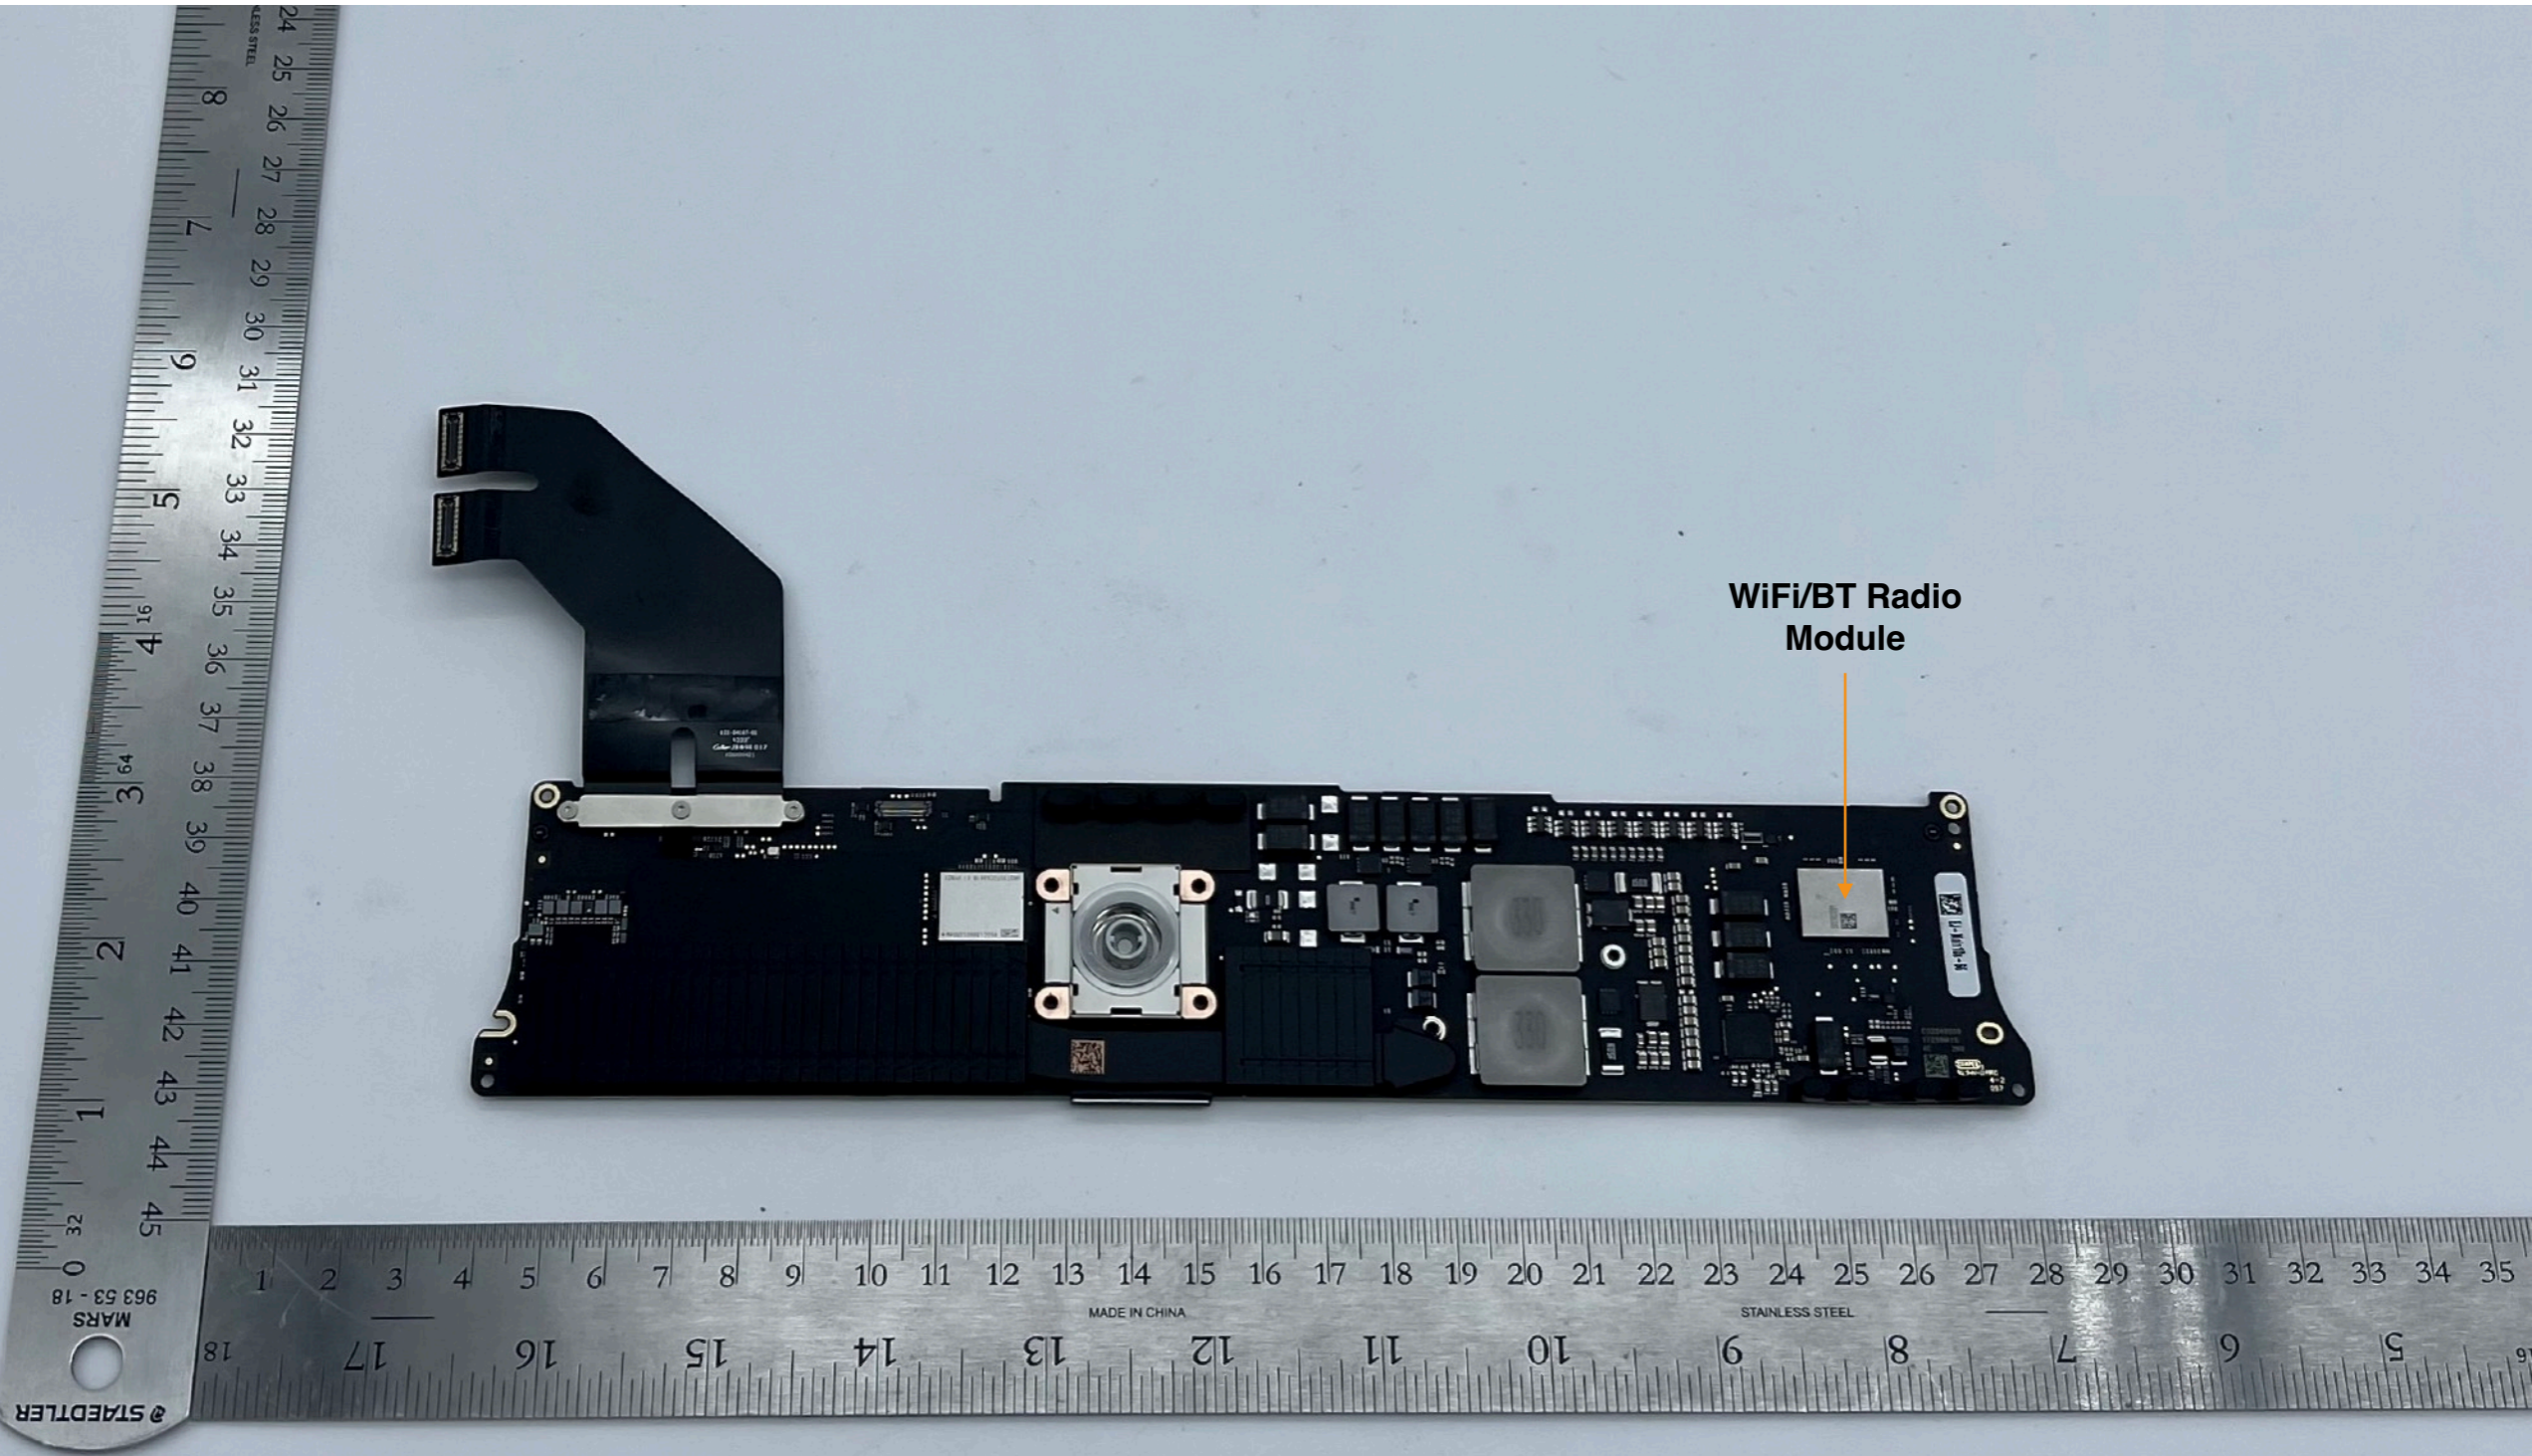

A2873

Front Display Removed

Front
Camera

WF2
Antenna

MLB with
Shield

WF1
Antenna Left
Speaker

USB-C
Connector Board

WF3
Antenna
Right
Speaker

A2873
Antenna WF3 - Front

A2873
Antenna WF3
- Back

A2873

Antenna WF1 - Front

A2873
Antenna WF1 - Back

A2873
Antenna WF2 - Front

A2873
Antenna WF2 - Back

A2873
Left and Right Speaker - Front

A2873
Left and Right Speaker - Back

A2873
MLB - Front

A2873
MLB - Back

WiFi/BT Radio
Module

A2873
USB-C Connector
Board - Front

A2873
USB-C Connector
Board - Back

A2873
USB-C Connectors
- Front

A2873
USB-C Connectors
- Back