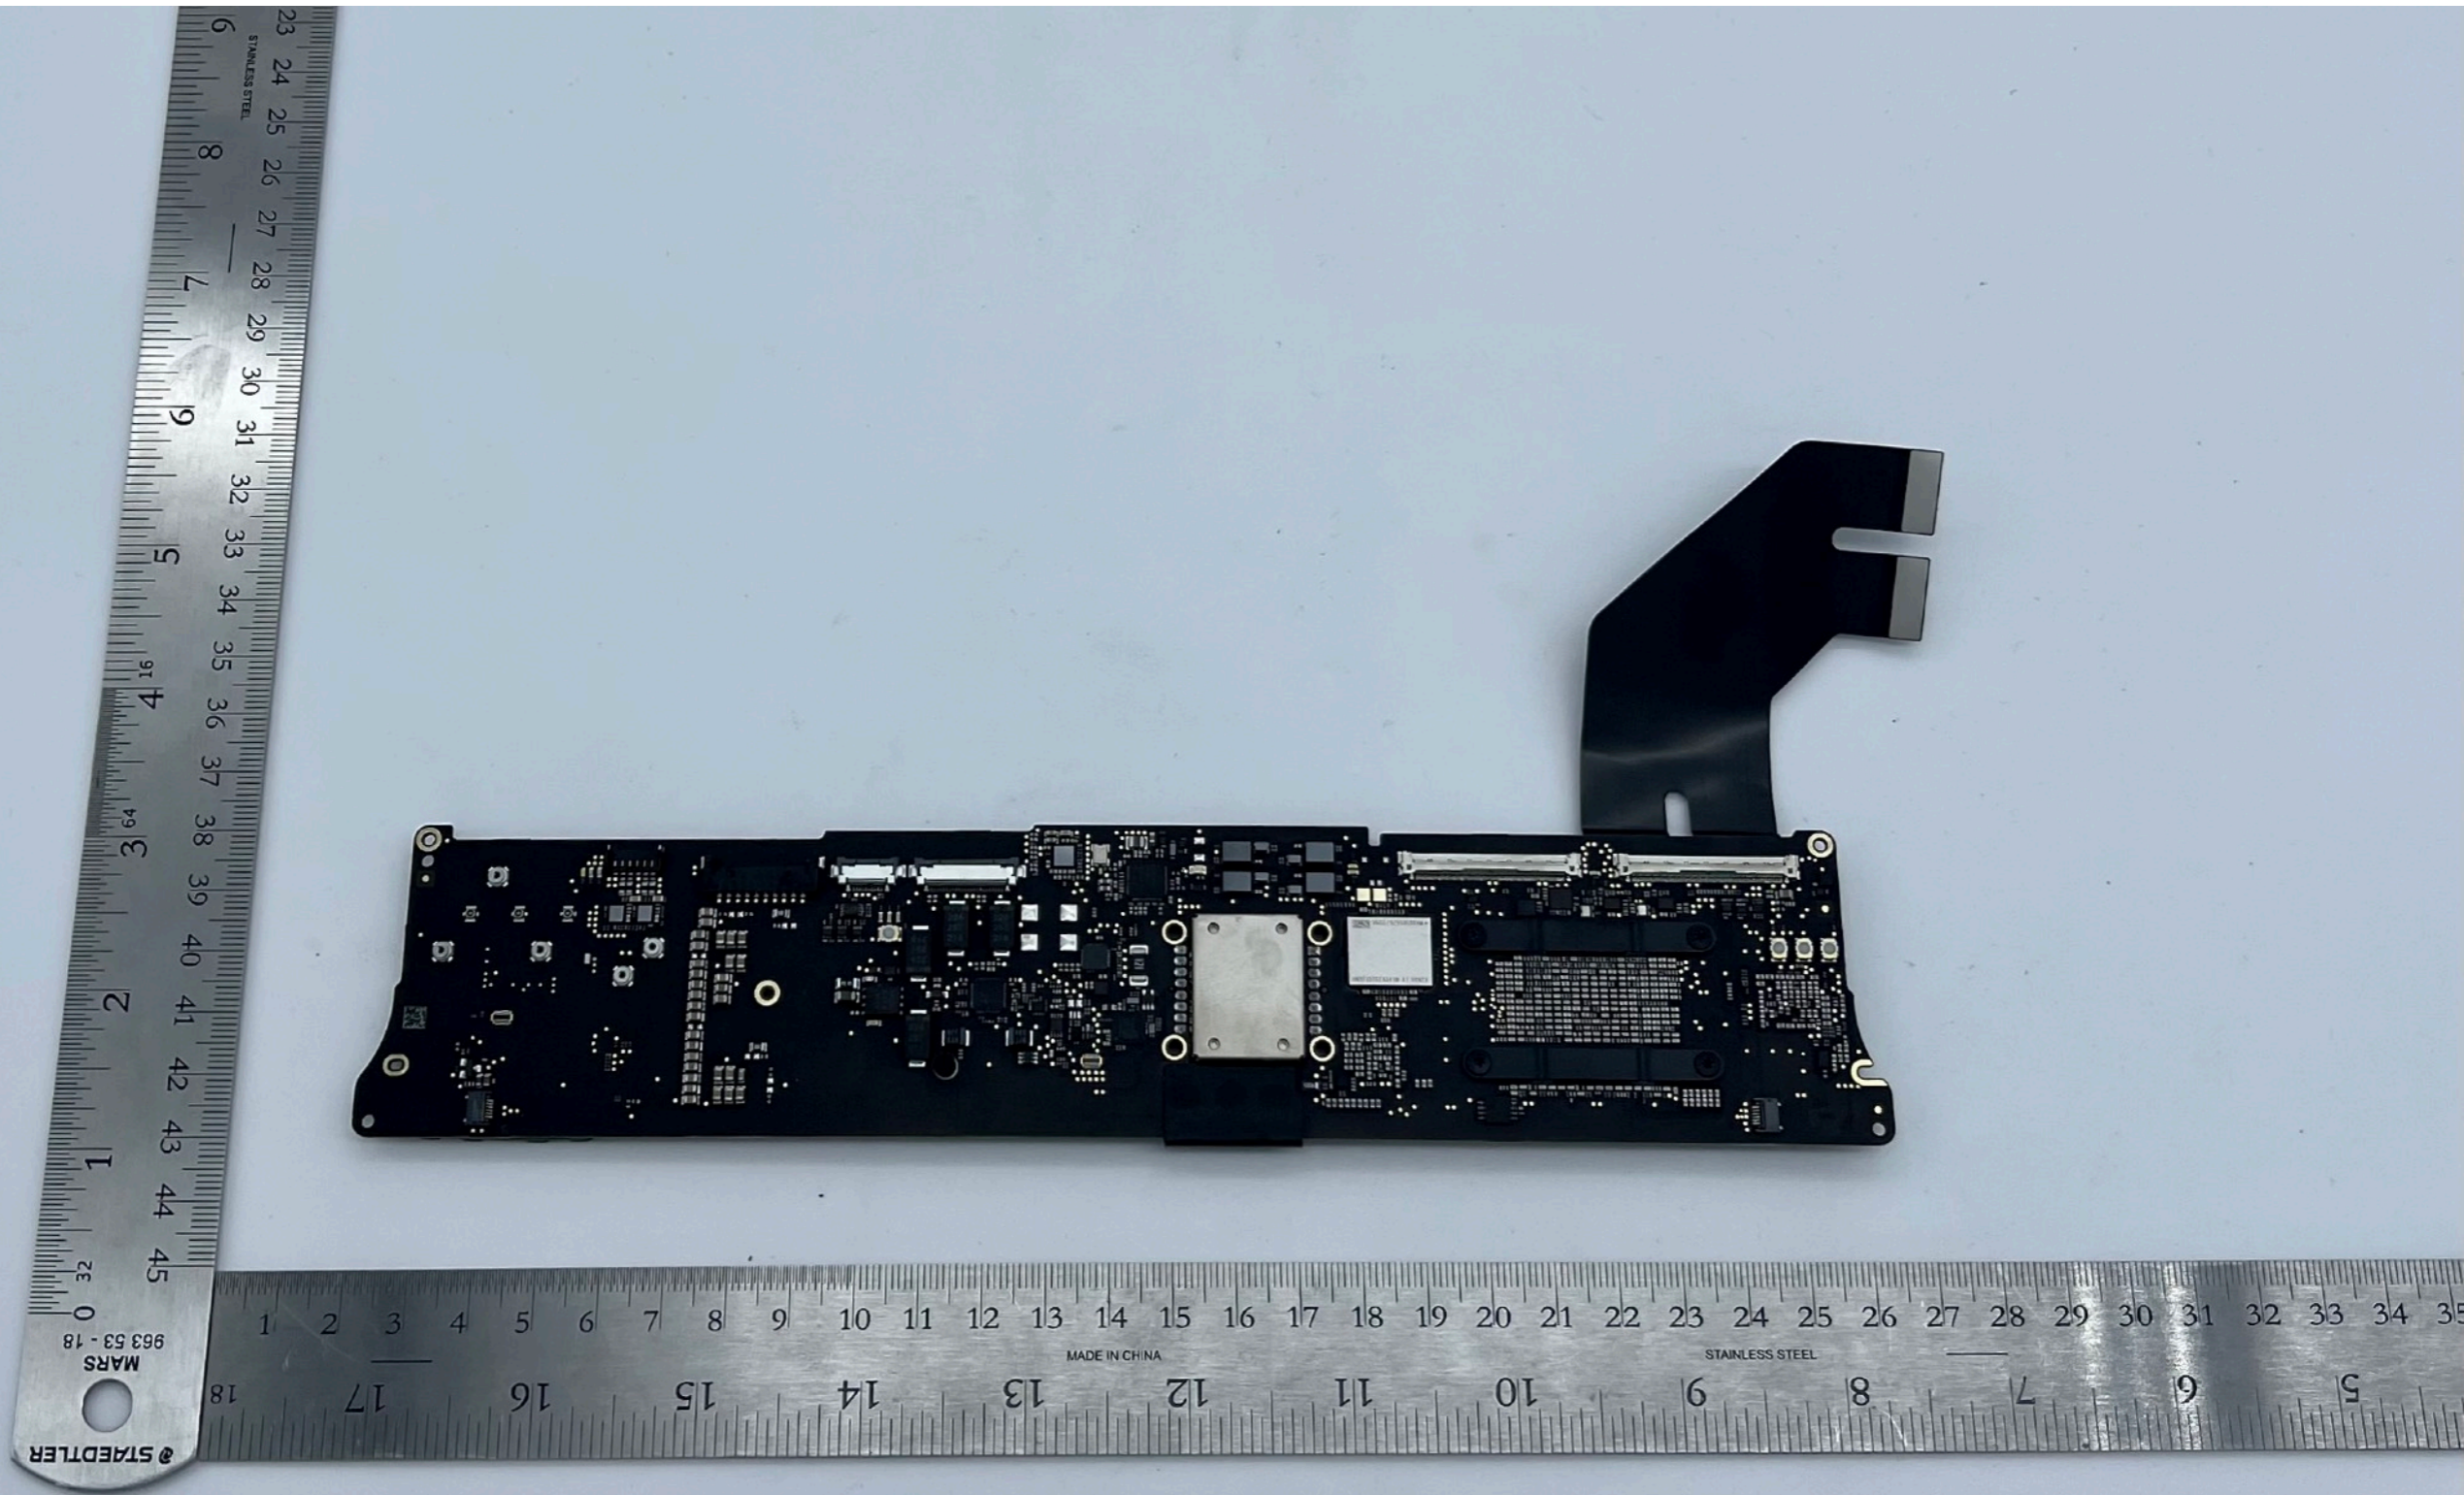

A2873

Front Display Removed

Front
Camera

WF2
Antenna

MLB with
Shield

WF1
Antenna Left
Speaker

USB-C
Connector Board

WF3
Antenna
Right
Speaker

A2873
Antenna WF3 - Front

A2873
Antenna WF3
- Back

A2873

Antenna WF1 - Front

A2873
Antenna WF1 - Back

A2873
Antenna WF2 - Front

A2873
Antenna WF2 - Back

A2873
Left and Right Speaker - Front

A2873
Left and Right Speaker - Back

A2873
MLB - Front

A2873
MLB - Back

WiFi/BT Radio
Module

A2873
USB-C Connector
Board - Front

A2873
USB-C Connector
Board - Back

A2873
USB-C Connectors
- Front

A2873
USB-C Connectors
- Back