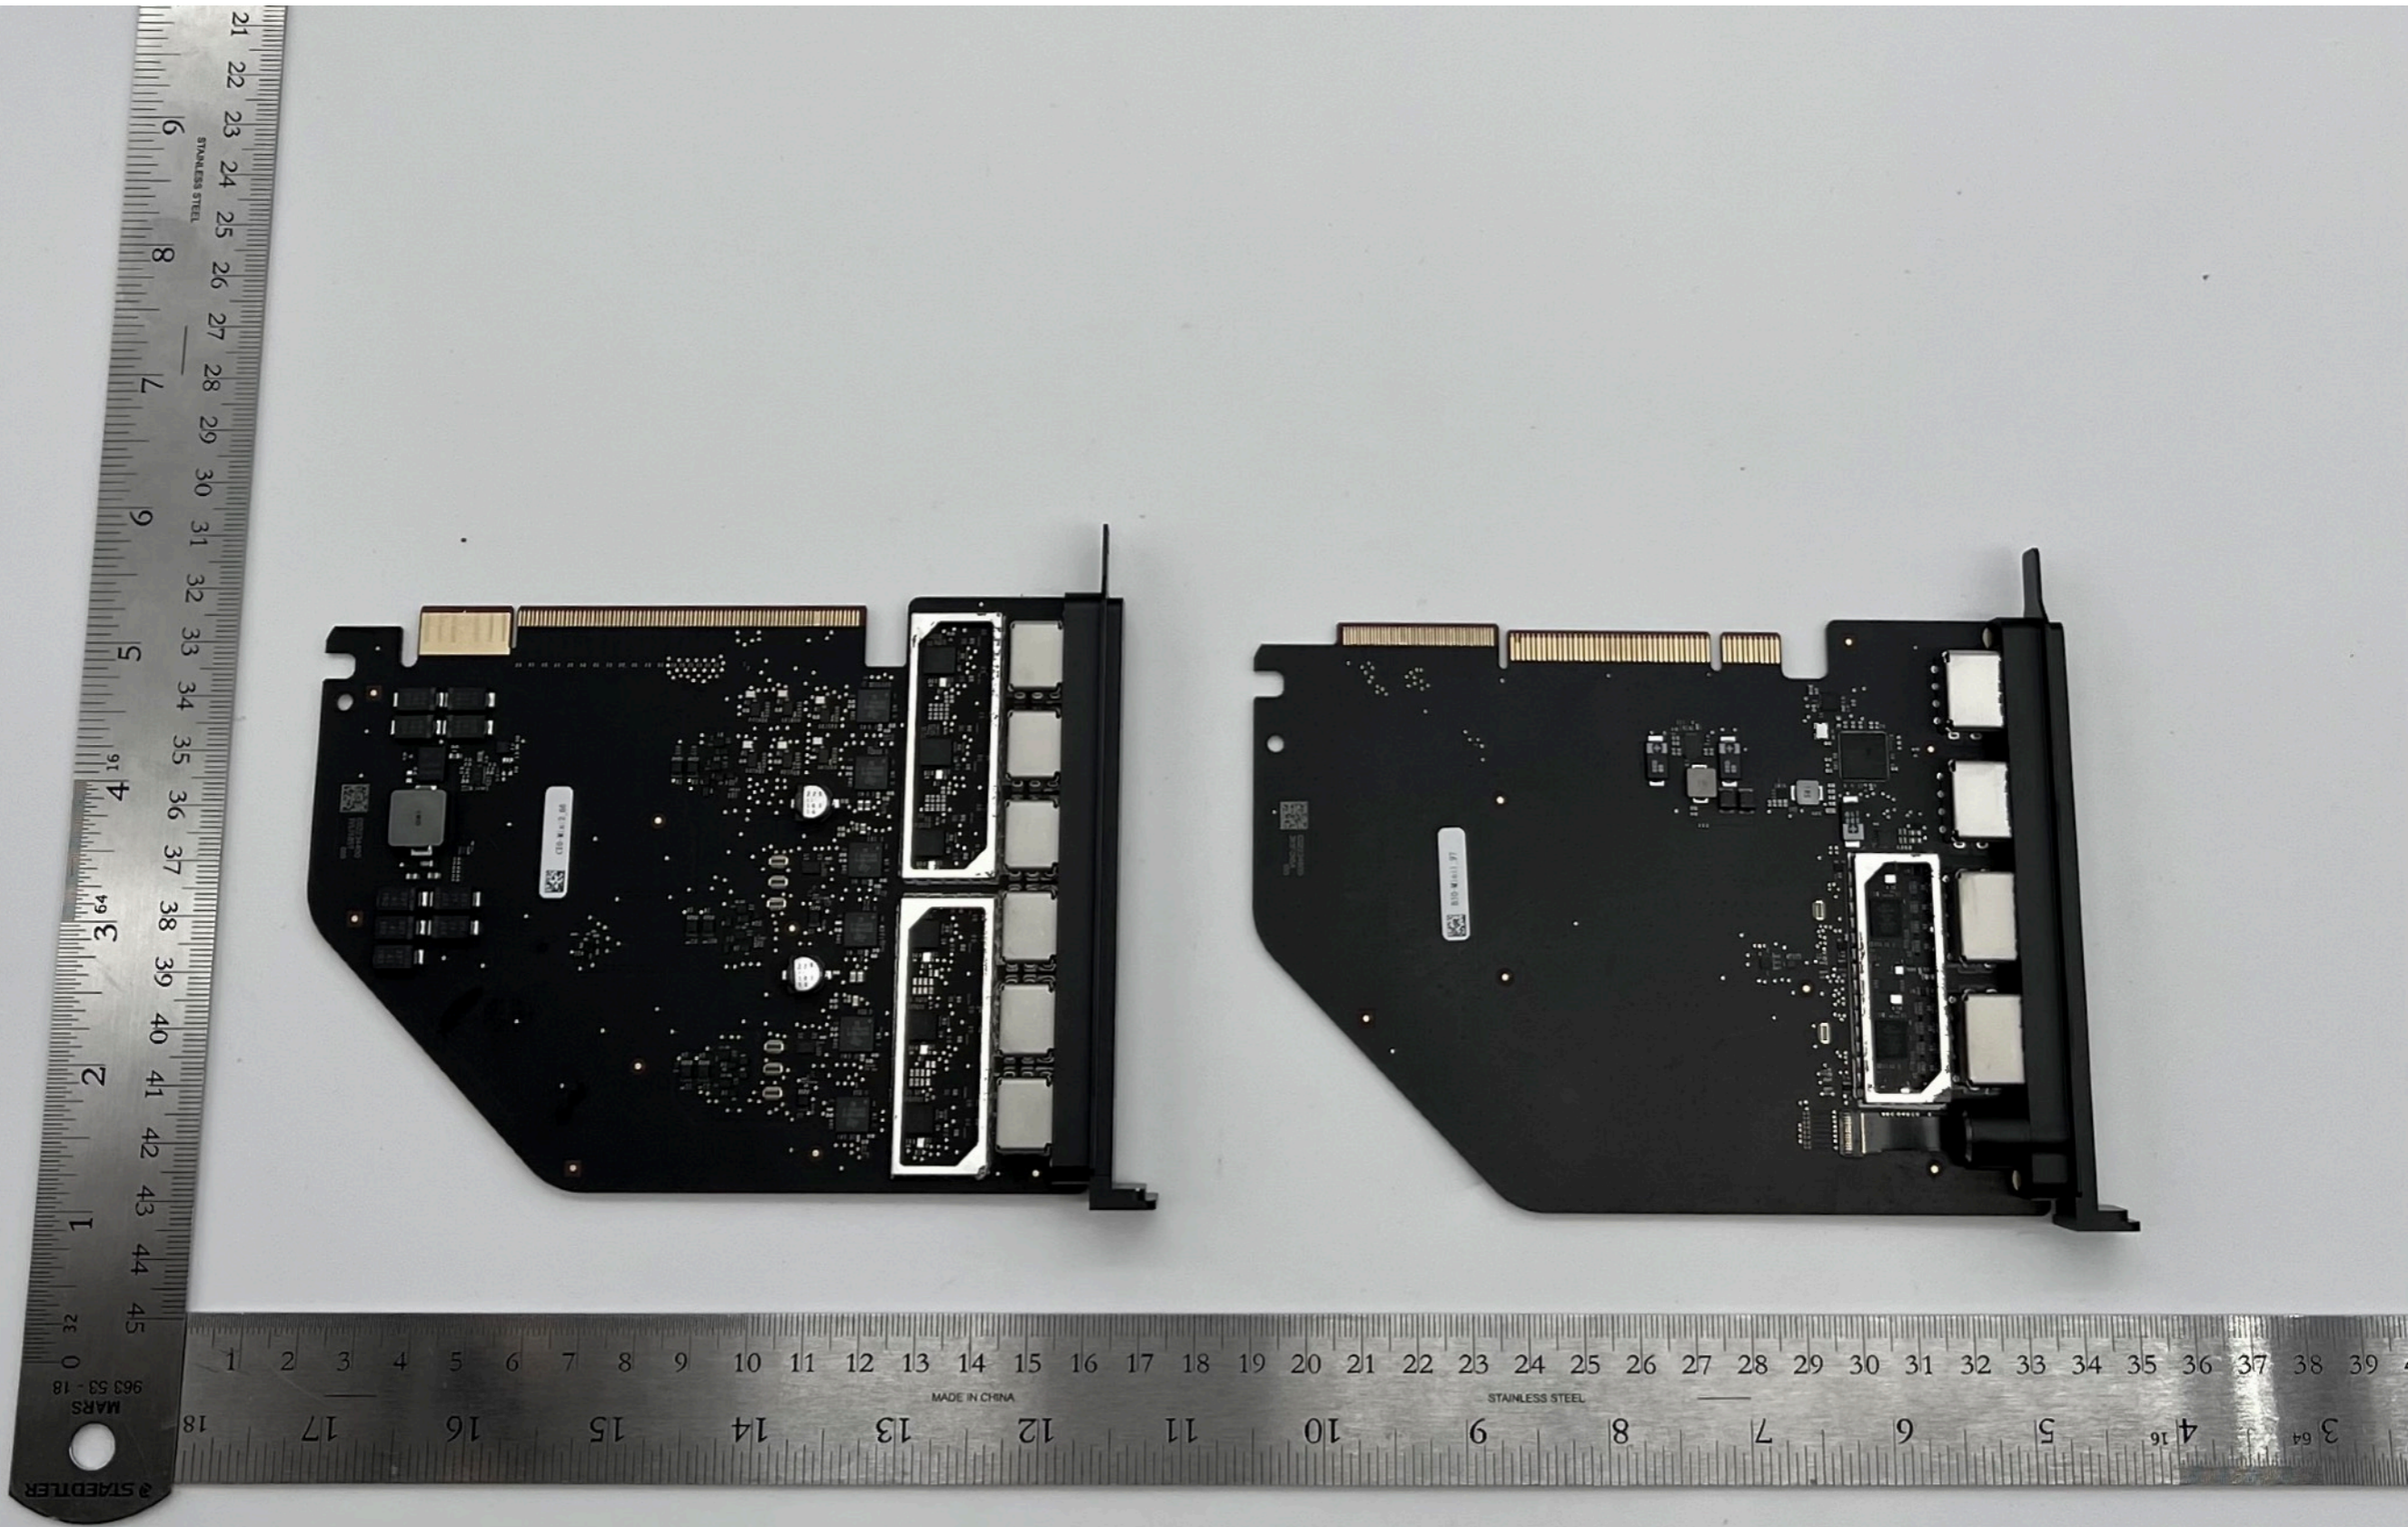

A2787

Front -
FIO Card

MADE IN CHINA

STAEOTLER

MARS

963 53 - 18

STAINL

A2787

Back -
FIO Card

WiFi-BT

A2787

Front - CIO, BIO Cards

A2787

Back - CIO, BIO Cards