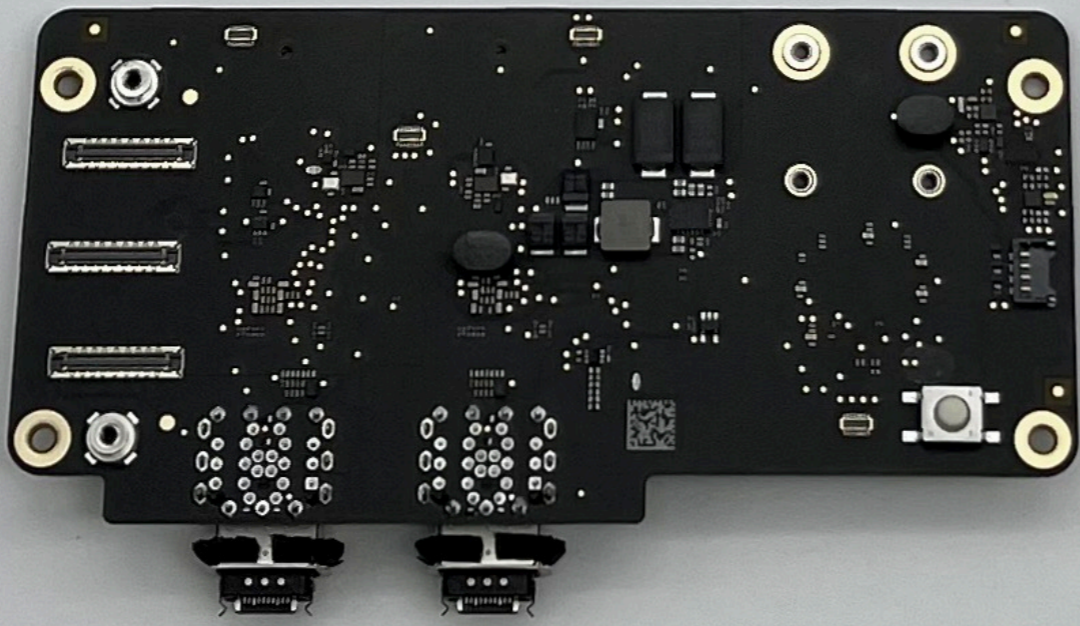

FIO Card

ANT 2

ANT 1

ANT 0

ANT 3

Front

A2787

Front - Antenna 0 and Antenna 3

A2787

Back - Antenna 0
and Antenna 3

A2787

Front - Antenna 1
and Antenna 2

A2787

Back -
Antenna 1
and Antenna 2

A2787
Front - MLB

A2787
Back - MLB

A2787

Front -
FIO Card

MADE IN CHINA

STAEOTLER

MARS

963 53 - 18

STAINL

A2787

Back -
FIO Card

WiFi-BT

A2787

Front - CIO, BIO Cards

A2787

Back - CIO, BIO Cards