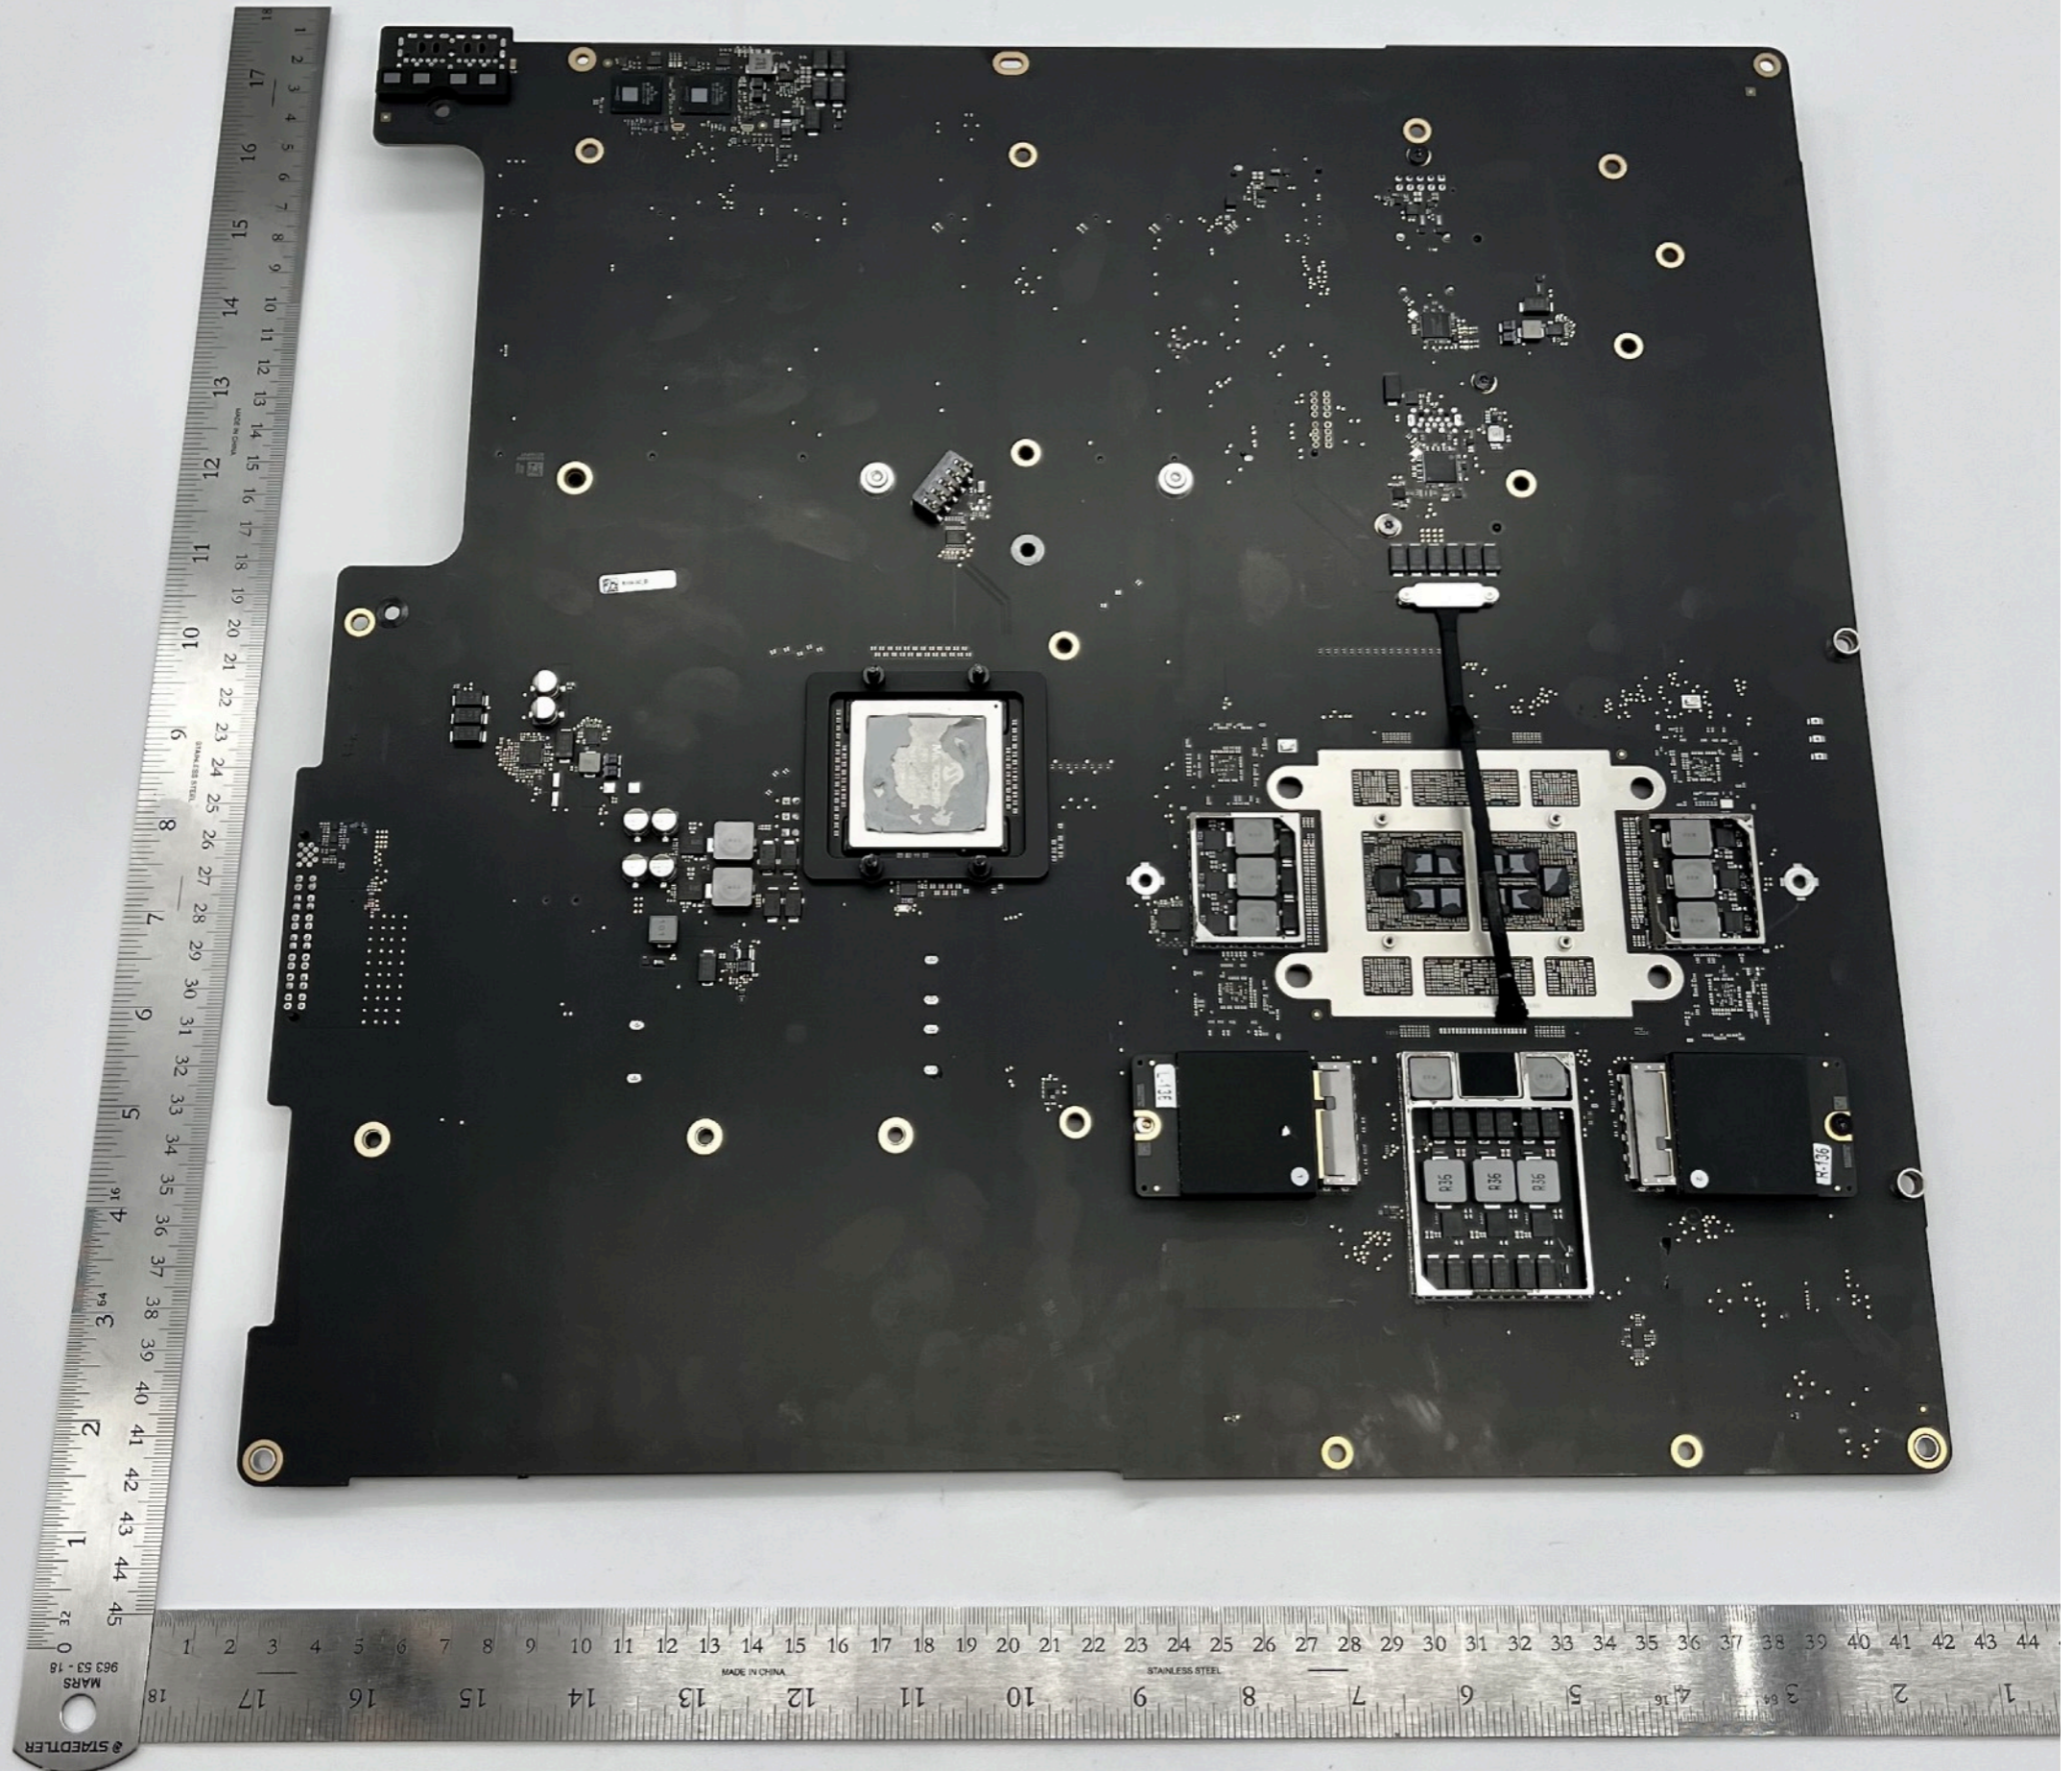

A2787
Internal View

Bottom

CIO Card

BIO Card

Top

MLB

FAN

FAN

FIO Card

ANT 2

ANT 1

ANT 0

ANT 3

Front

A2787

Front - Antenna 0 and Antenna 3

A2787

Back - Antenna 0
and Antenna 3

A2787

Front - Antenna 1
and Antenna 2

A2787

Back -
Antenna 1
and Antenna 2

A2787
Front - MLB

A2787
Back - MLB

A2787

Front -
FIO Card

MADE IN CHINA

STAEOTLER

MARS

963 53 - 18

STAINL

A2787