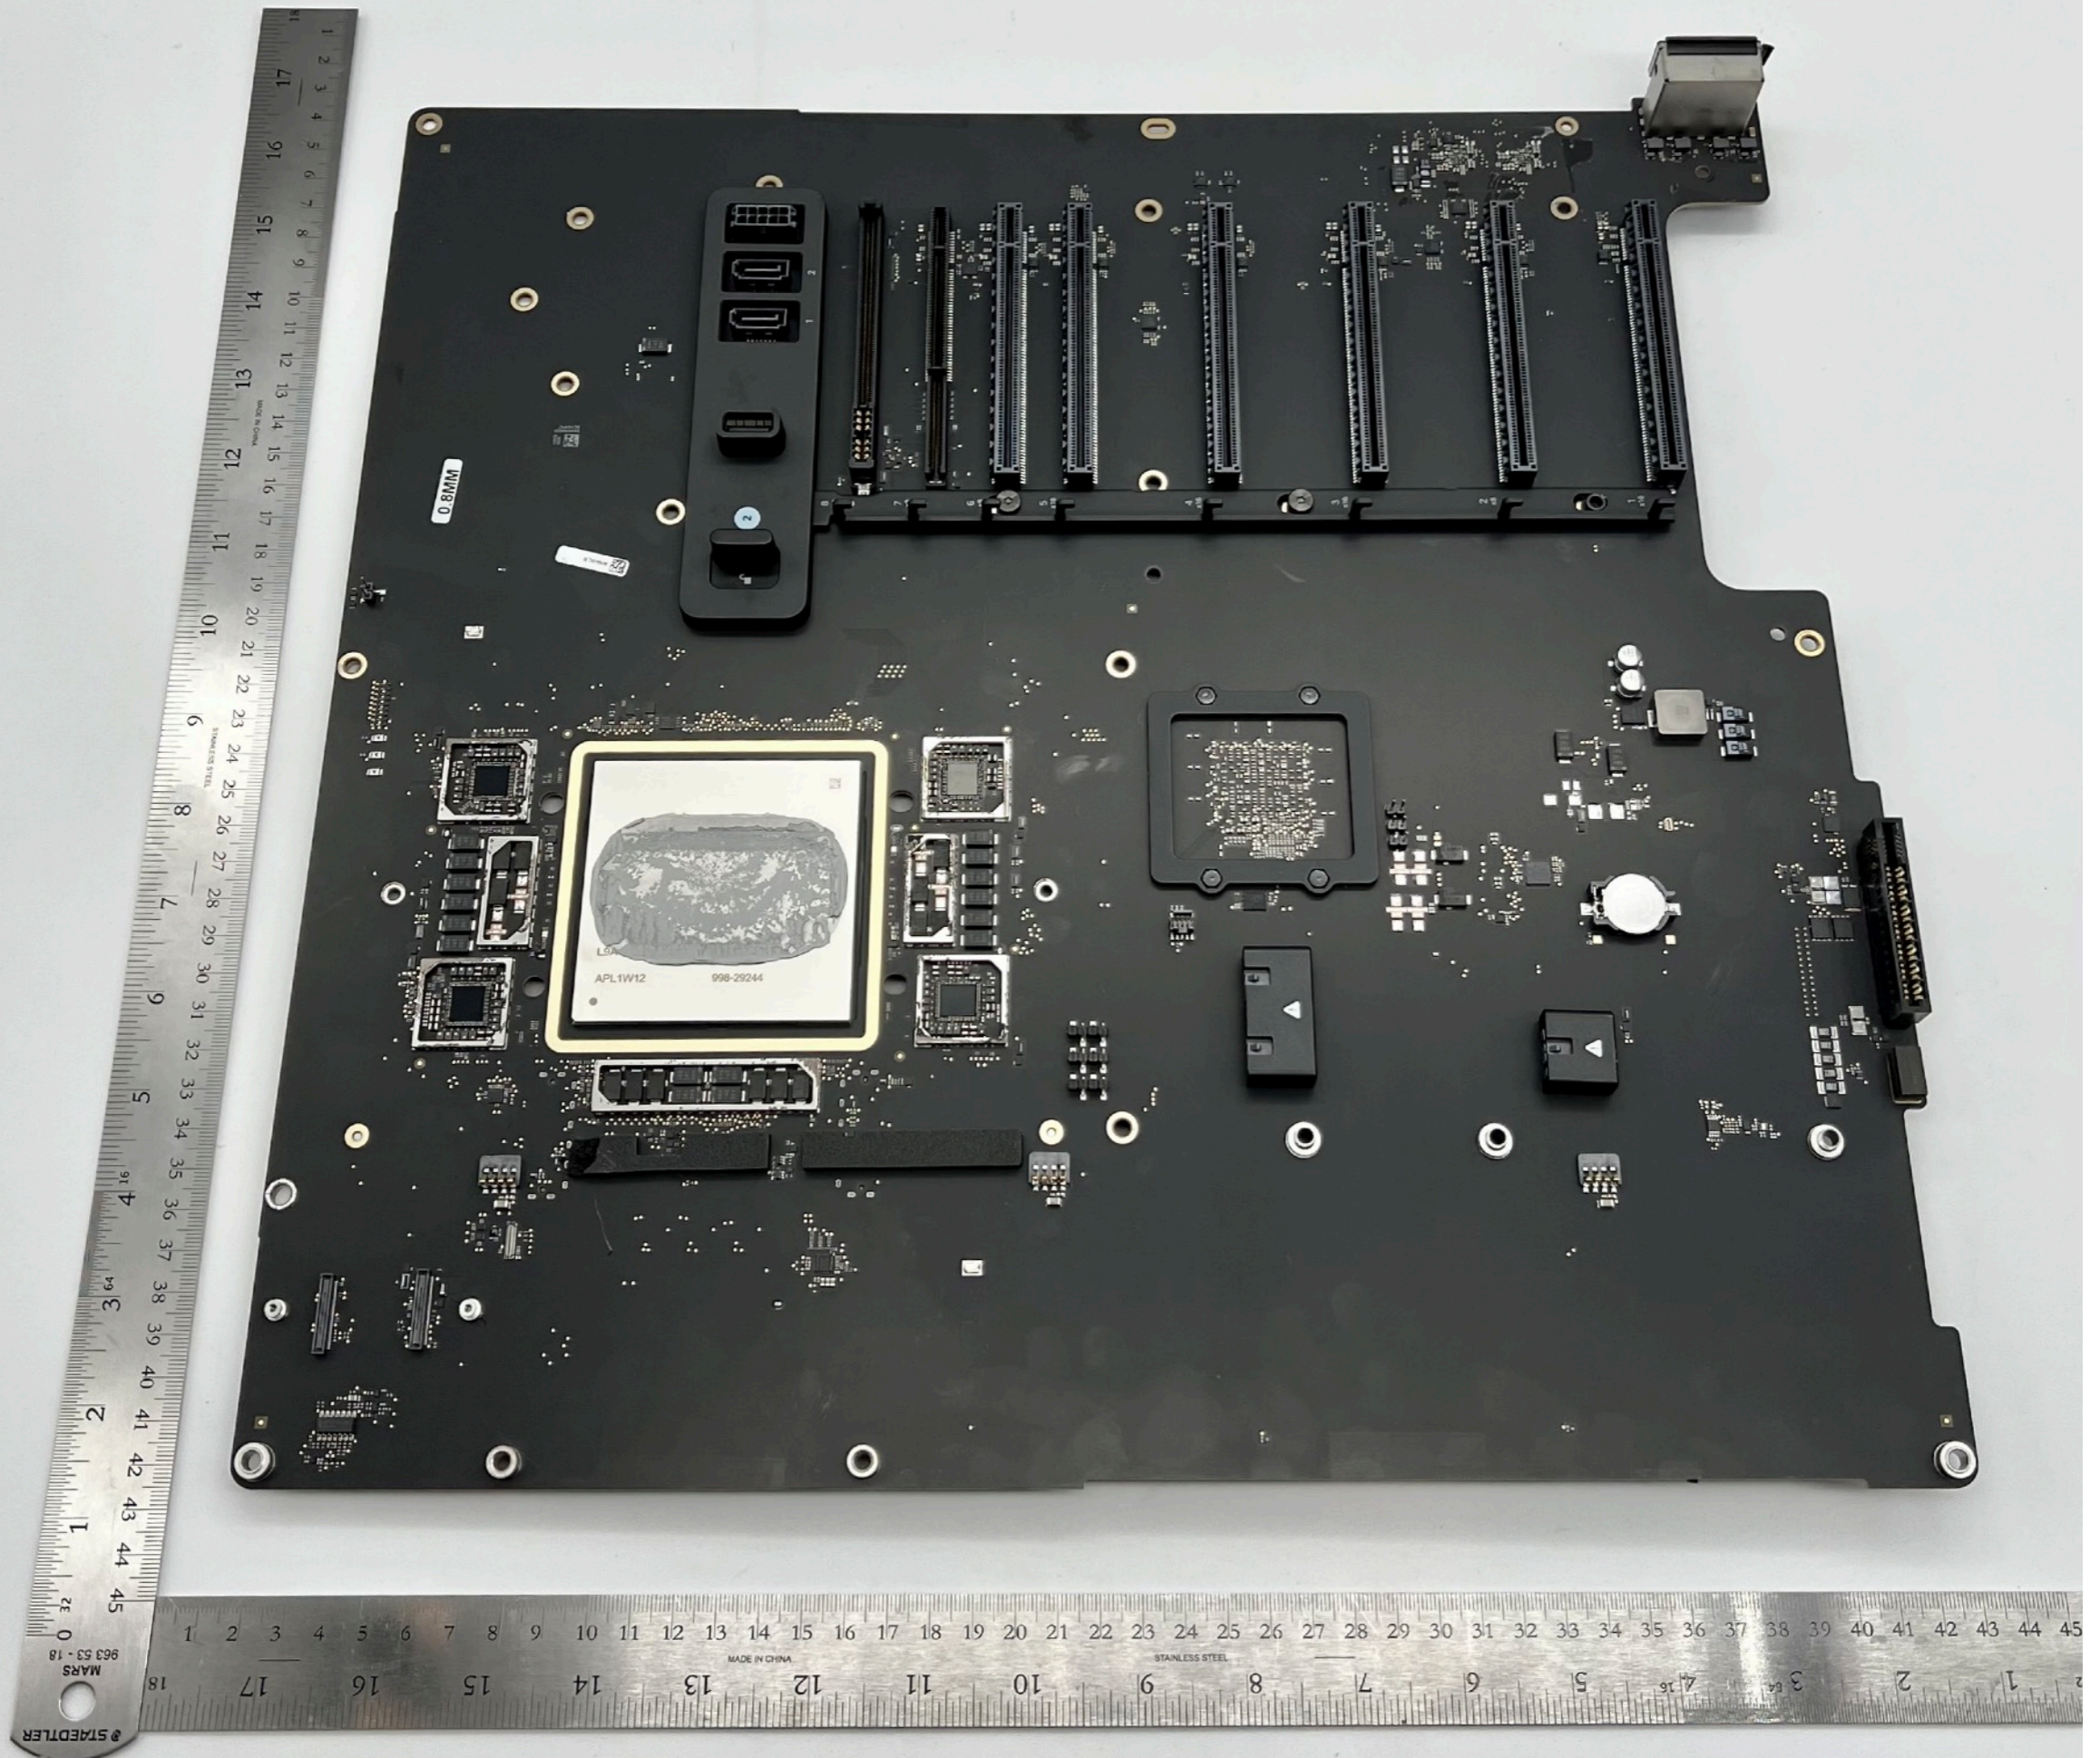

A2787
Internal View

Bottom

CIO Card

BIO Card

Top

MLB

FAN

FAN

FIO Card

ANT 2

ANT 1

ANT 0

ANT 3

Front

A2787

Front - Antenna 0 and Antenna 3

A2787

Back - Antenna 0
and Antenna 3

A2787

Front - Antenna 1
and Antenna 2

A2787

Back -
Antenna 1
and Antenna 2

A2787
Front - MLB

A2787
Back - MLB

A2787

Front -
FIO Card

MADE IN CHINA

STAEOTLER

MARS

963 53 - 18

STAINL

A2787