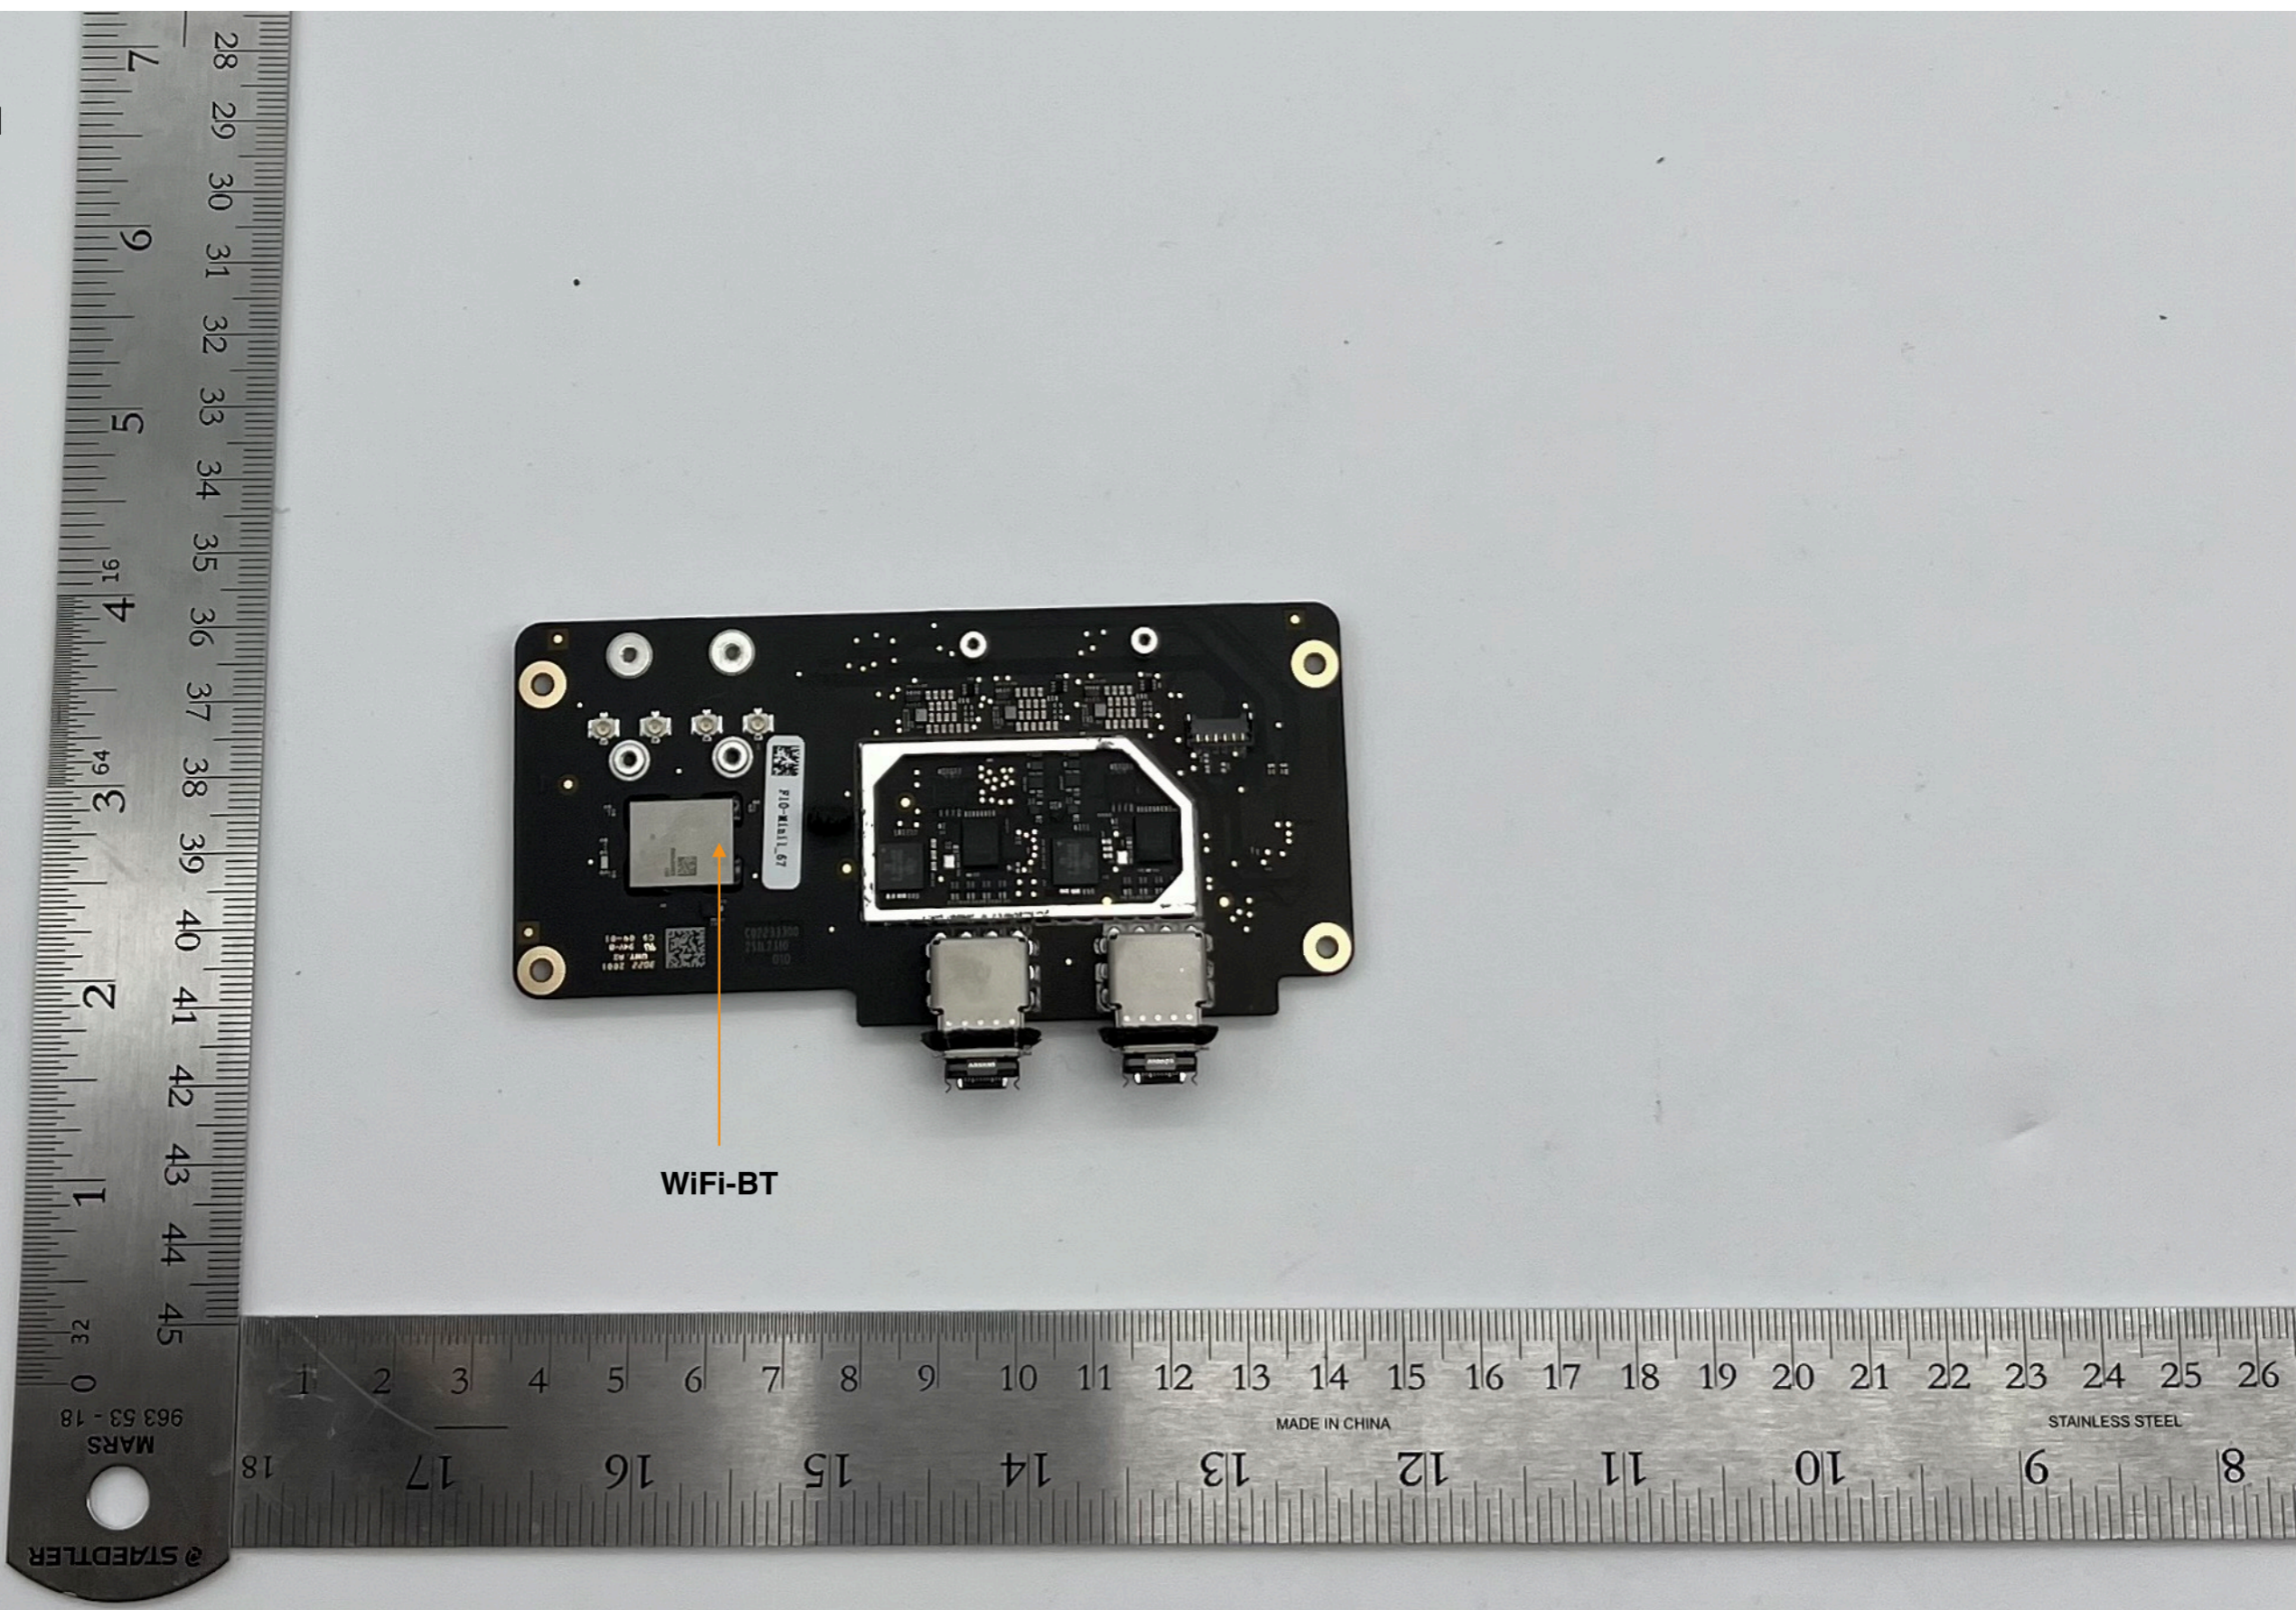

A2787

Back - Antenna 0
and Antenna 3

A2787

Front - Antenna 1
and Antenna 2

A2787

Back -
Antenna 1
and Antenna 2

A2787
Front - MLB

A2787
Back - MLB

A2787

Front -
FIO Card

MADE IN CHINA

STAEOTLER

MARS

963 53 - 18

STAINL

A2787

Back -
FIO Card

WiFi-BT

A2787

Front - CIO, BIO Cards

A2787

Back - CIO, BIO Cards