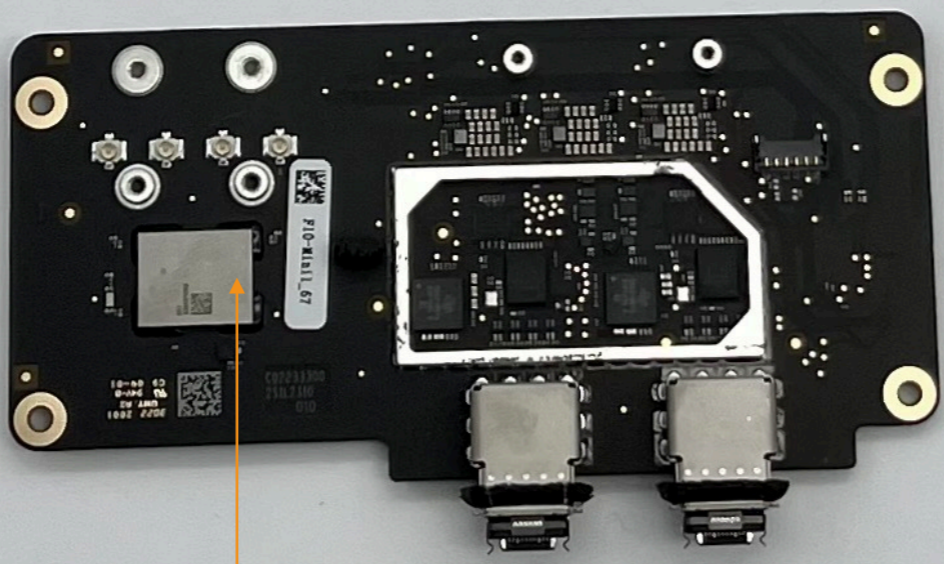

FIO Card

ANT 2

ANT 1

ANT 0

ANT 3

Front

A2787

Front - Antenna 0 and Antenna 3

A2787

Back - Antenna 0
and Antenna 3

A2787

Front - Antenna 1
and Antenna 2

A2787

Back -
Antenna 1
and Antenna 2

A2787
Front - MLB

A2787
Back - MLB

A2787

Front -
FIO Card

MADE IN CHINA

STAEOTLER

MARS

963 53 - 18

STAINL

A2787

Back -
FIO Card

WiFi-BT

A2787

Front - CIO, BIO Cards

A2787

Back - CIO, BIO Cards