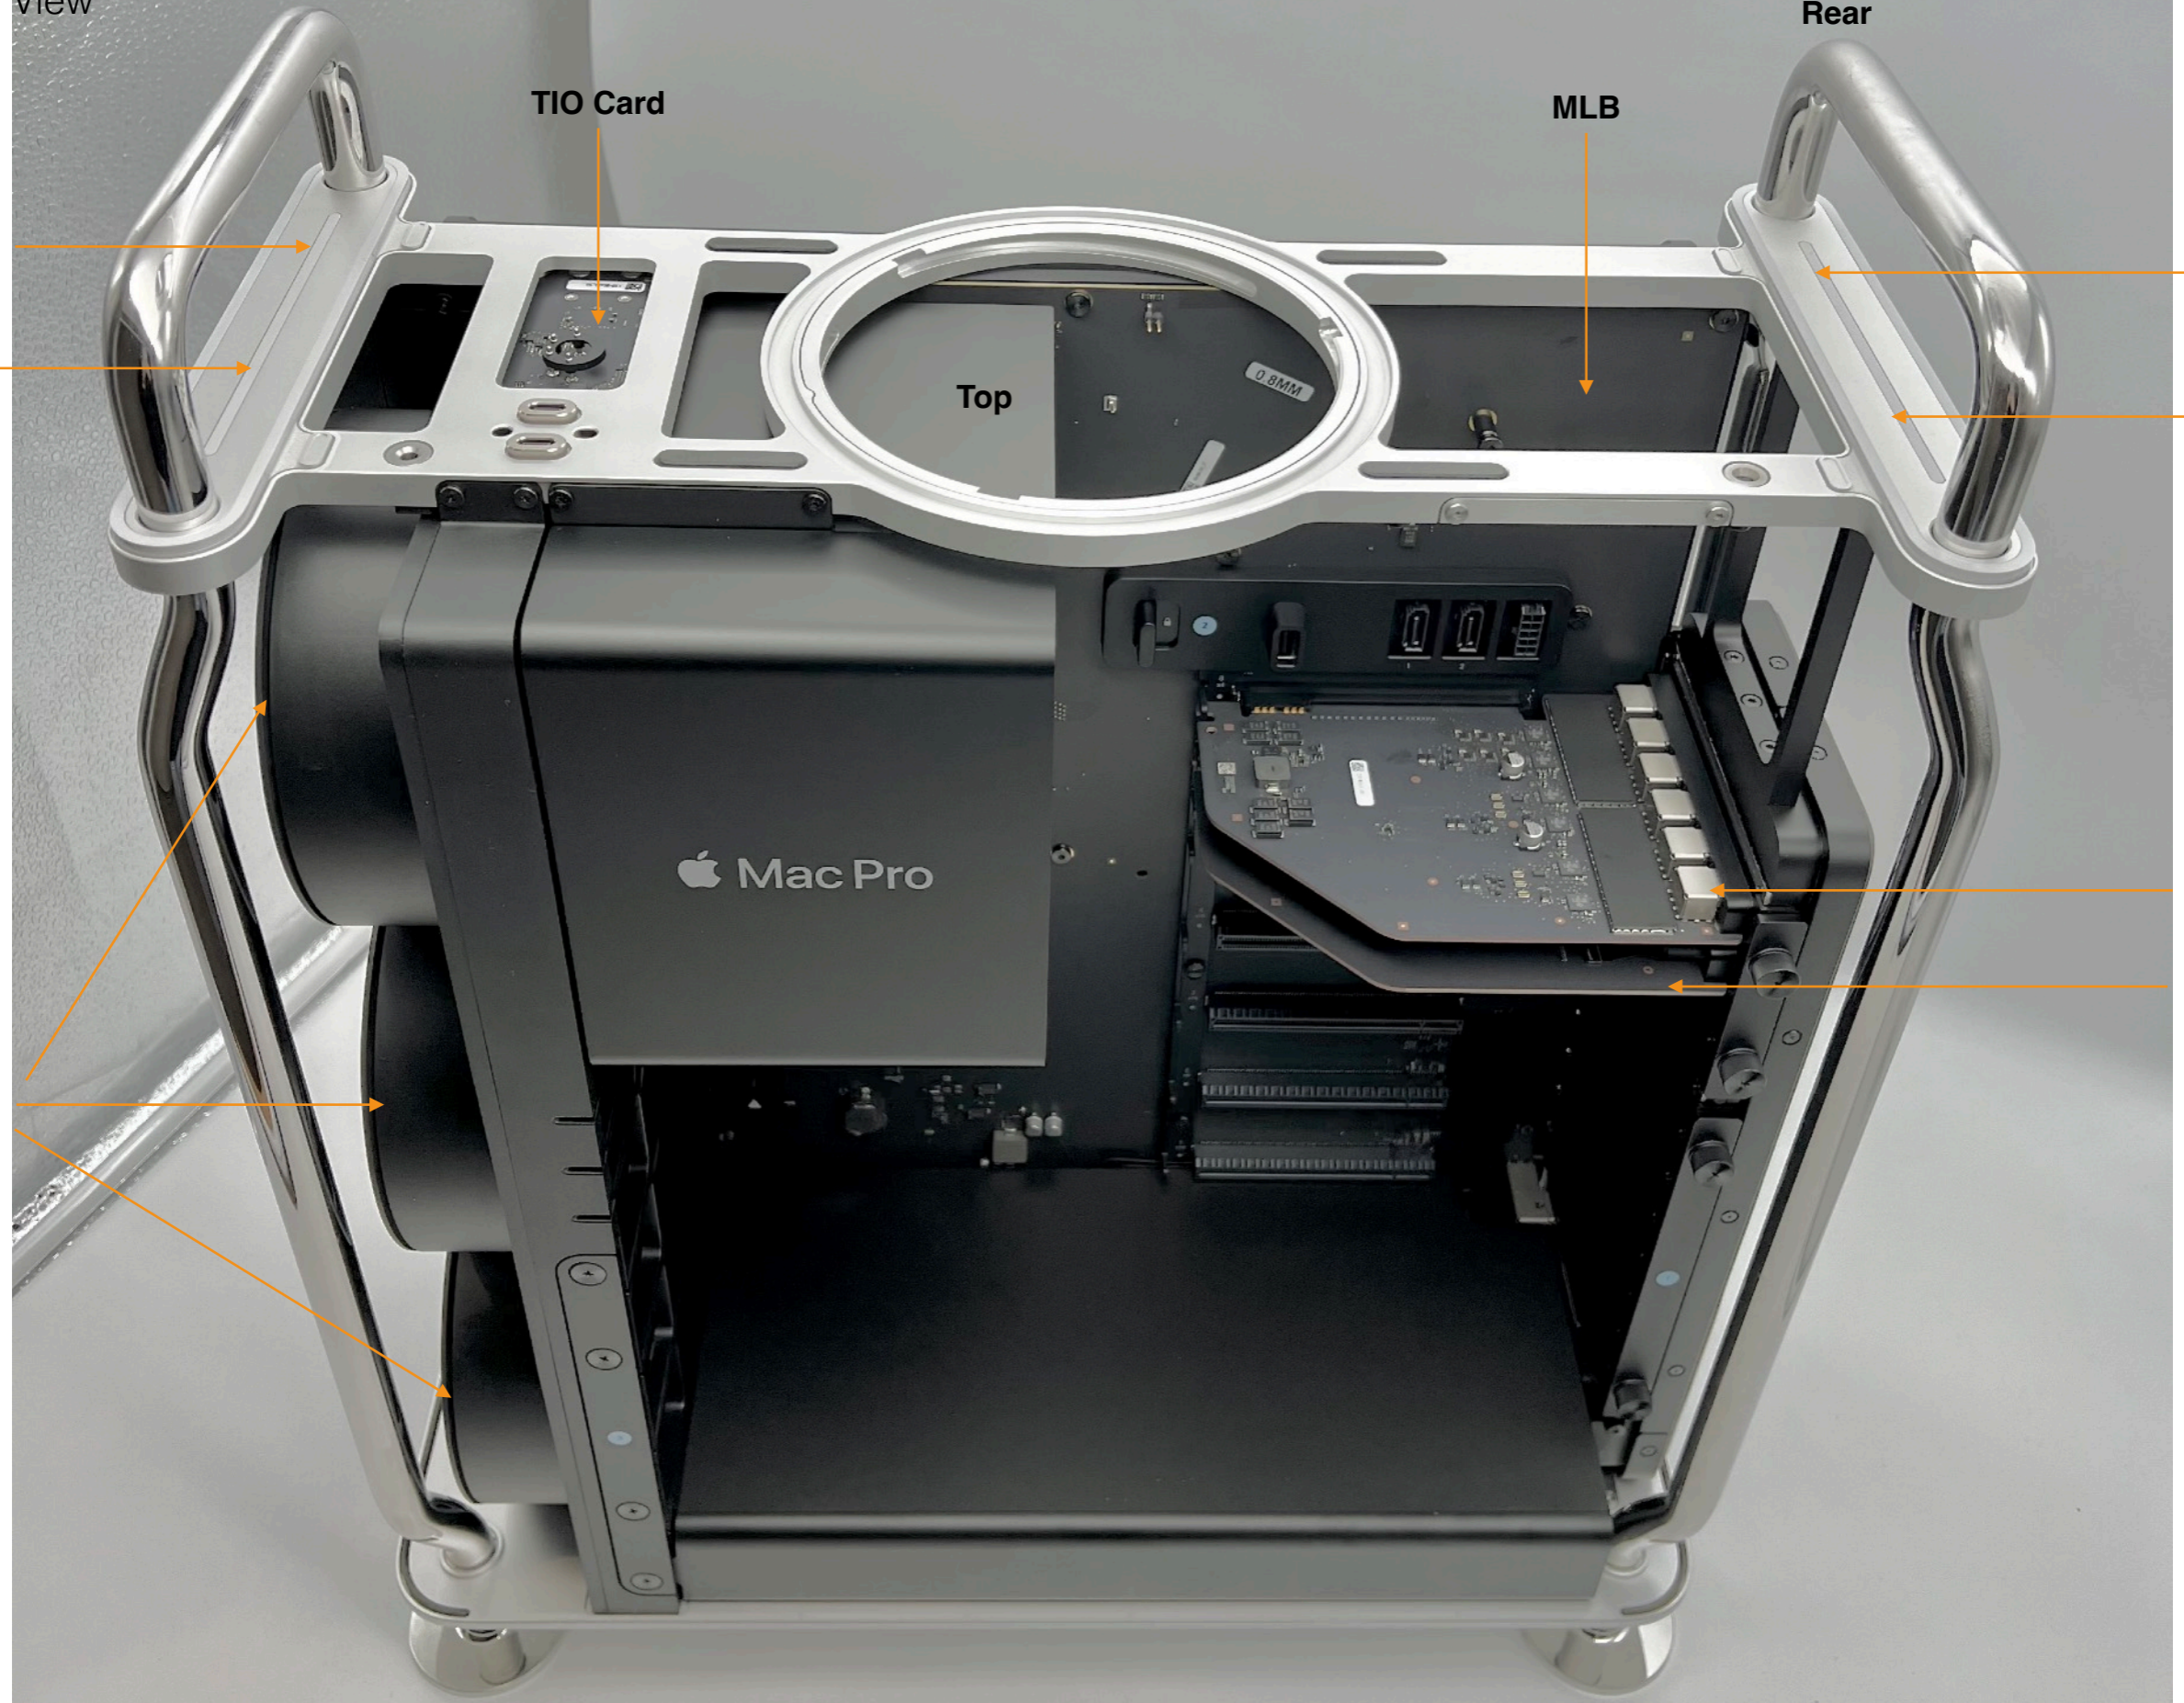

ANT 2

Top

Apple Mac Pro

CIO Card

BIO Card

FAN

A2786

Front - Antenna 0 and Antenna 3