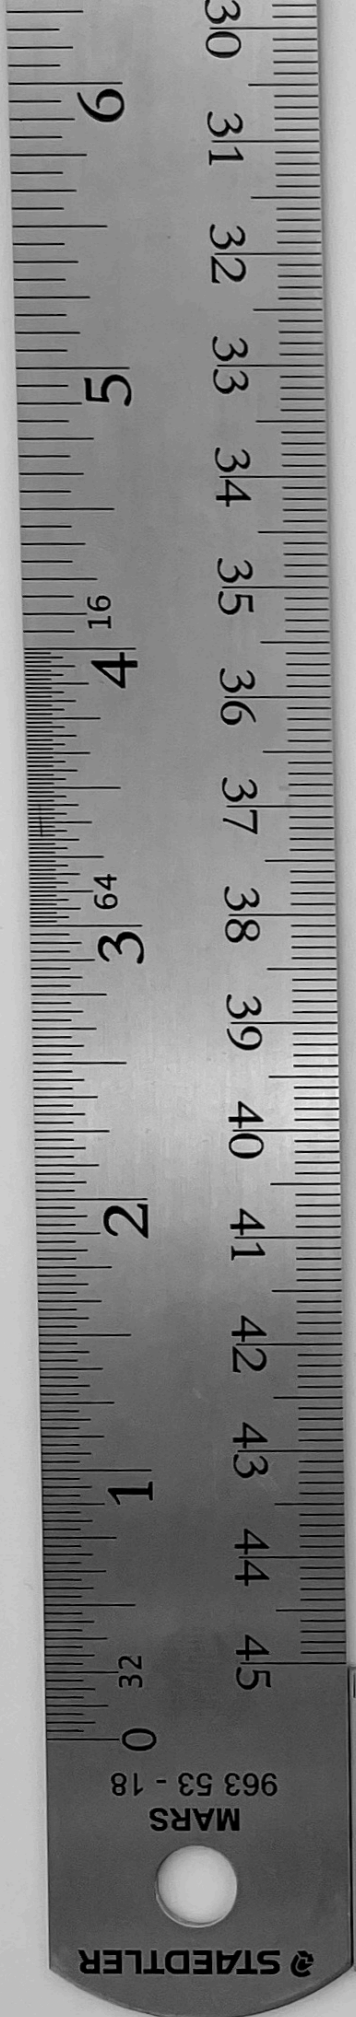

A2777
Rear Camera - Front

STAEDTLER
MARS
963 53 - 18

MADE IN CHINA

021-01828-A
2205M034

A2777
Rear Camera - Back

STAEDTLER
MARS
963 53 - 18

MADE IN CHINA

A2777

Top Left Speaker - Front

MADE IN CHINA

STAEDTLER
MARS
963 53 - 18

A2777
Top Left Speaker - Back

A2777

Bottom Left Speaker - Front

A2777

Bottom Left Speaker - Back

STAEDTLER
MARS
963 53 - 18

MADE IN CHINA