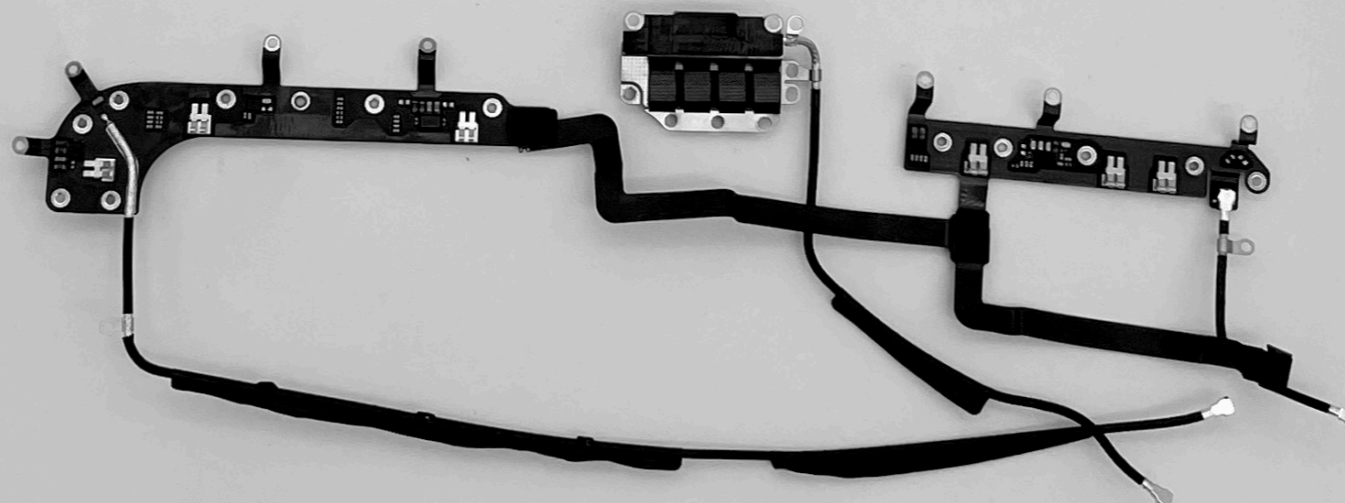

A2777
Multi-Touch Display Panel Removed

Antenna 3C

Antenna 3B

Antenna 4

Antenna 3A

Rear Camera

Top Left Speaker

MLB with Cover

Front Camera

Battery

Bottom Left Speaker

SIM Tray

Antenna 1A

Antenna 2A

Antenna 1B

Antenna 2B

USB-C Port Assembly

A2777
Display Panel - Back

FP1220700AC16T63R
FAMJ4E2MFE11B1A1XXXXFXX

963 53 - 18
MARS
STAEOTLER

MADE IN CHINA

STAINLESS STEEL

A2777

Antenna 4, Antenna 3C, Antenna 3B, Antenna 3A - Front

A2777

Antenna 4, Antenna 3C, Antenna 3B, Antenna 3A - Back