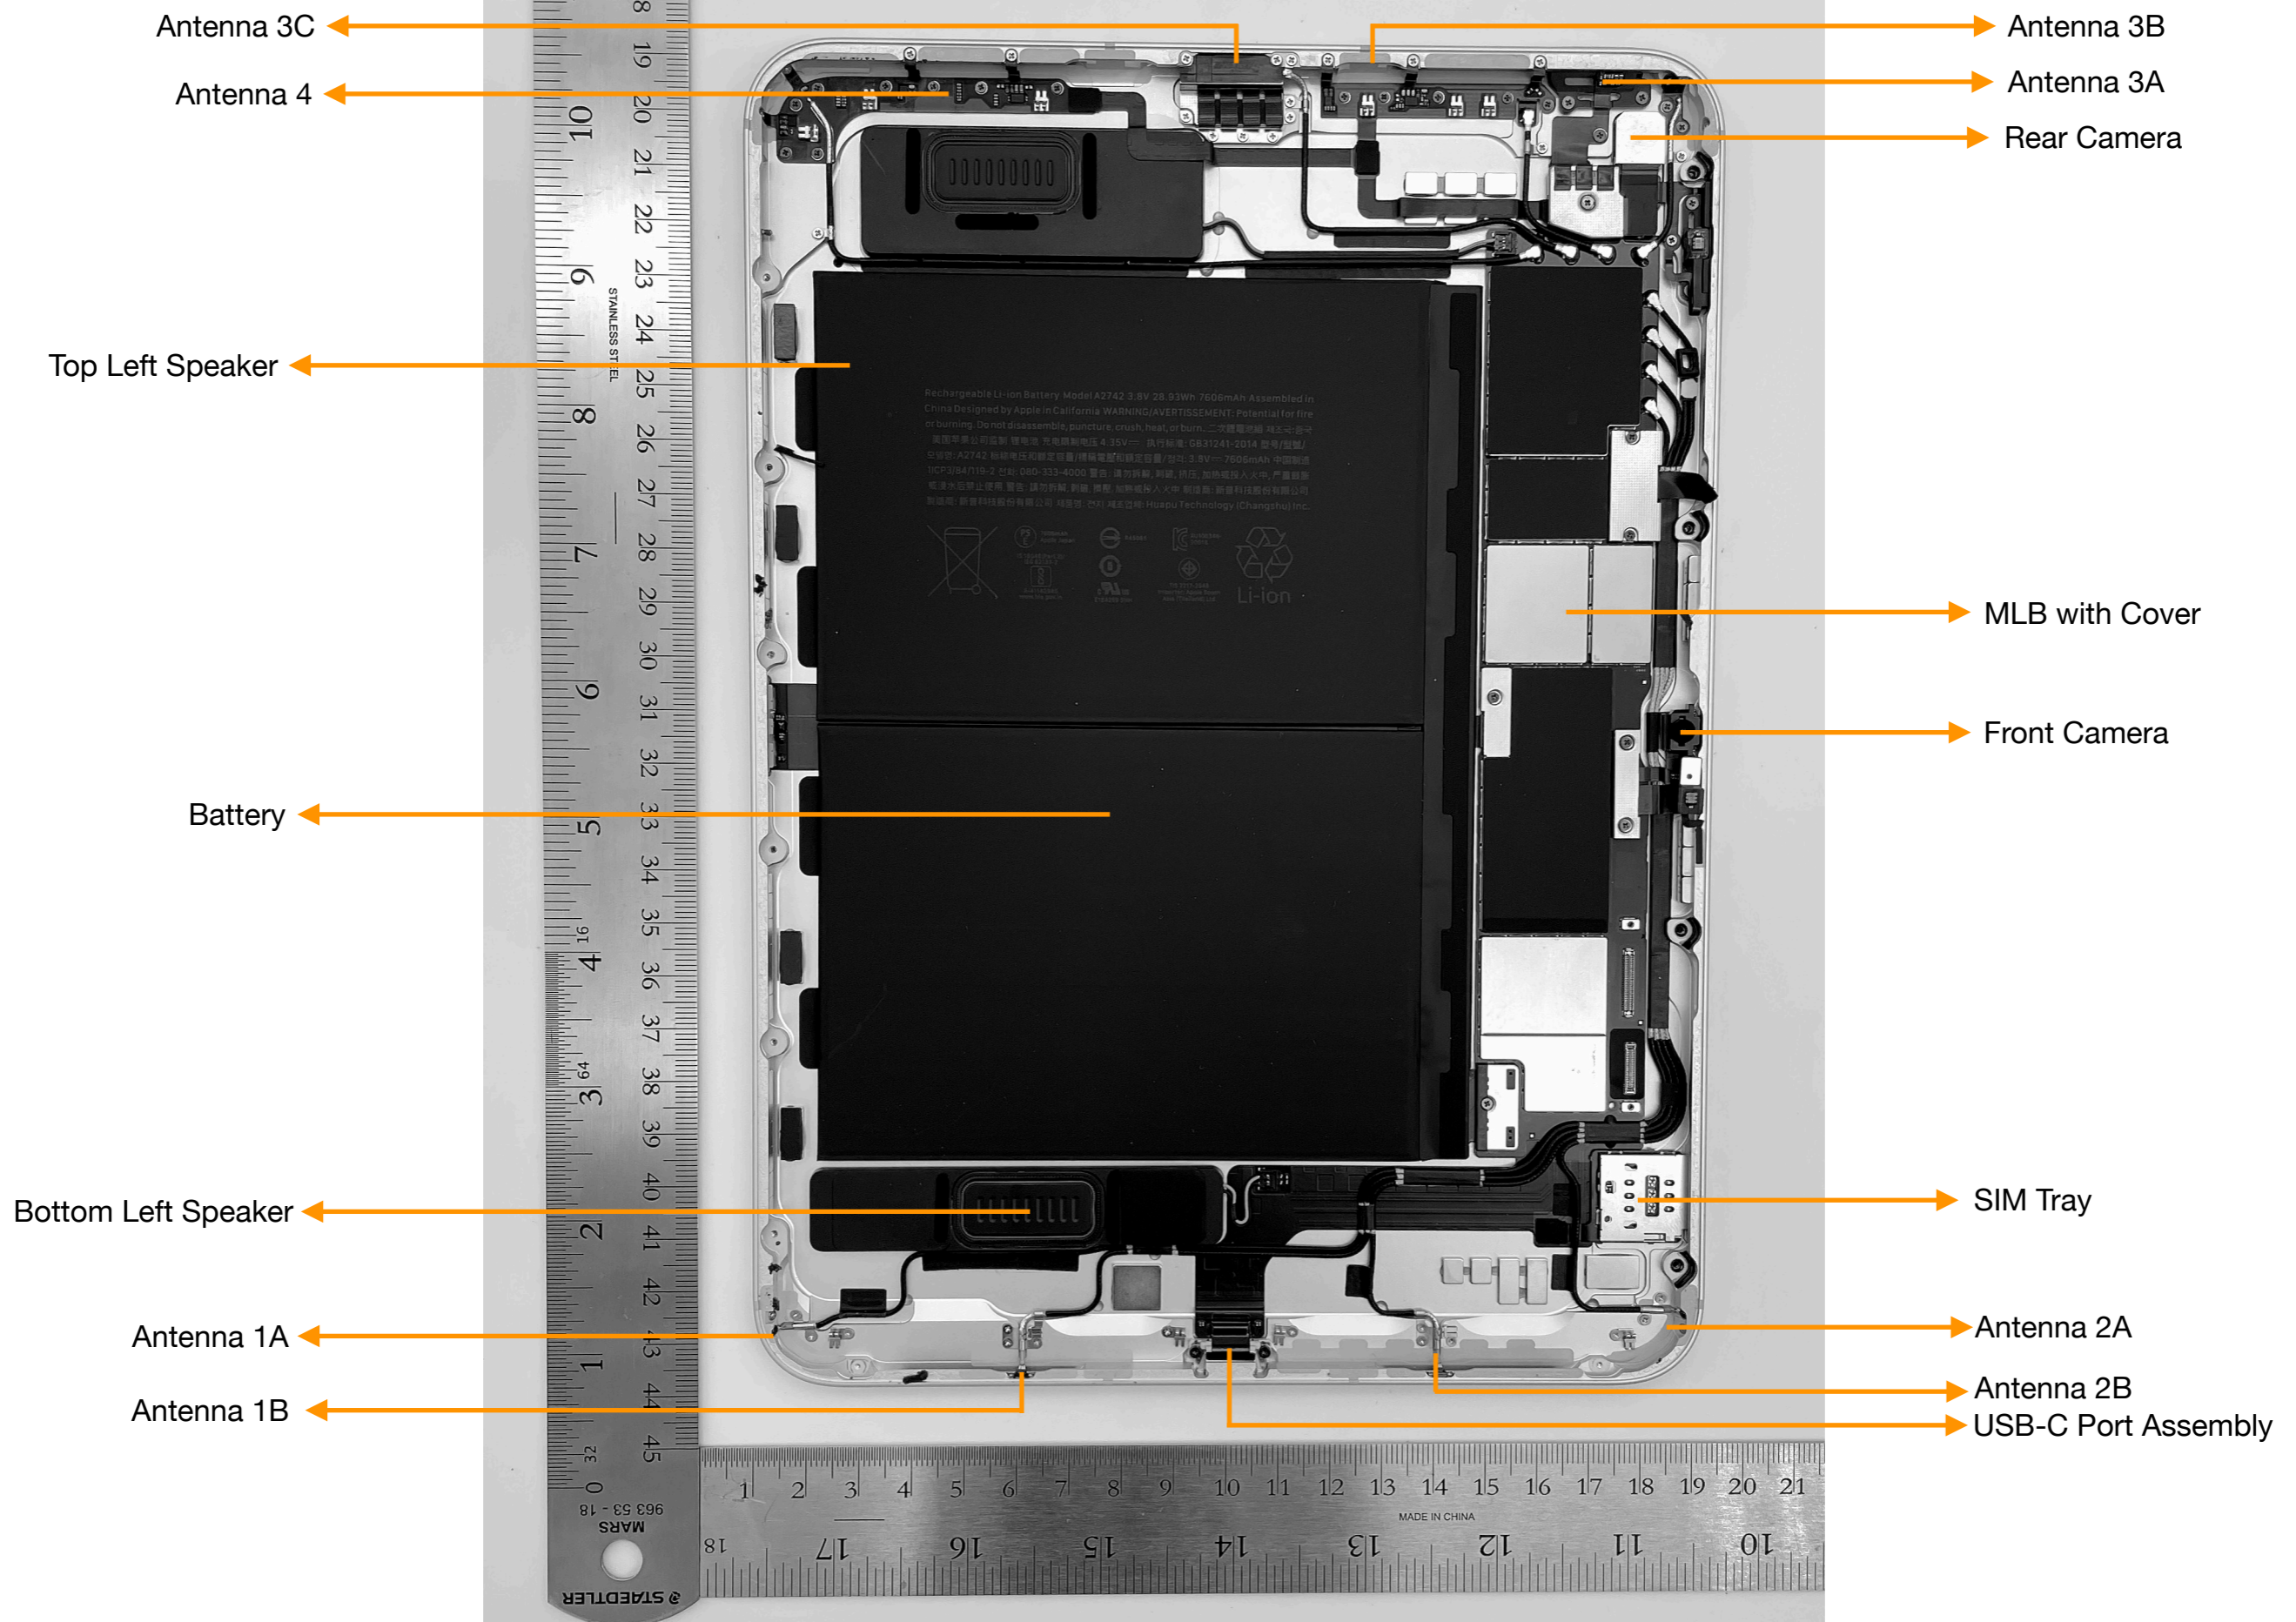

A2777
Multi-Touch Display Panel Removed

Antenna 3C

Antenna 3B

Antenna 4

Antenna 3A

Rear Camera

Top Left Speaker

MLB with Cover

Front Camera

Battery

Bottom Left Speaker

SIM Tray

Antenna 1A

Antenna 2A

Antenna 1B

Antenna 2B

USB-C Port Assembly

A2777
Display Panel - Back

FP1220700AC16T63R
FAMJ4E2MFE11B1A1XXXXFXX

963 53 - 18
MARS
STAEOTLER

MADE IN CHINA

STAINLESS STEEL

A2777

Antenna 4, Antenna 3C, Antenna 3B, Antenna 3A - Front