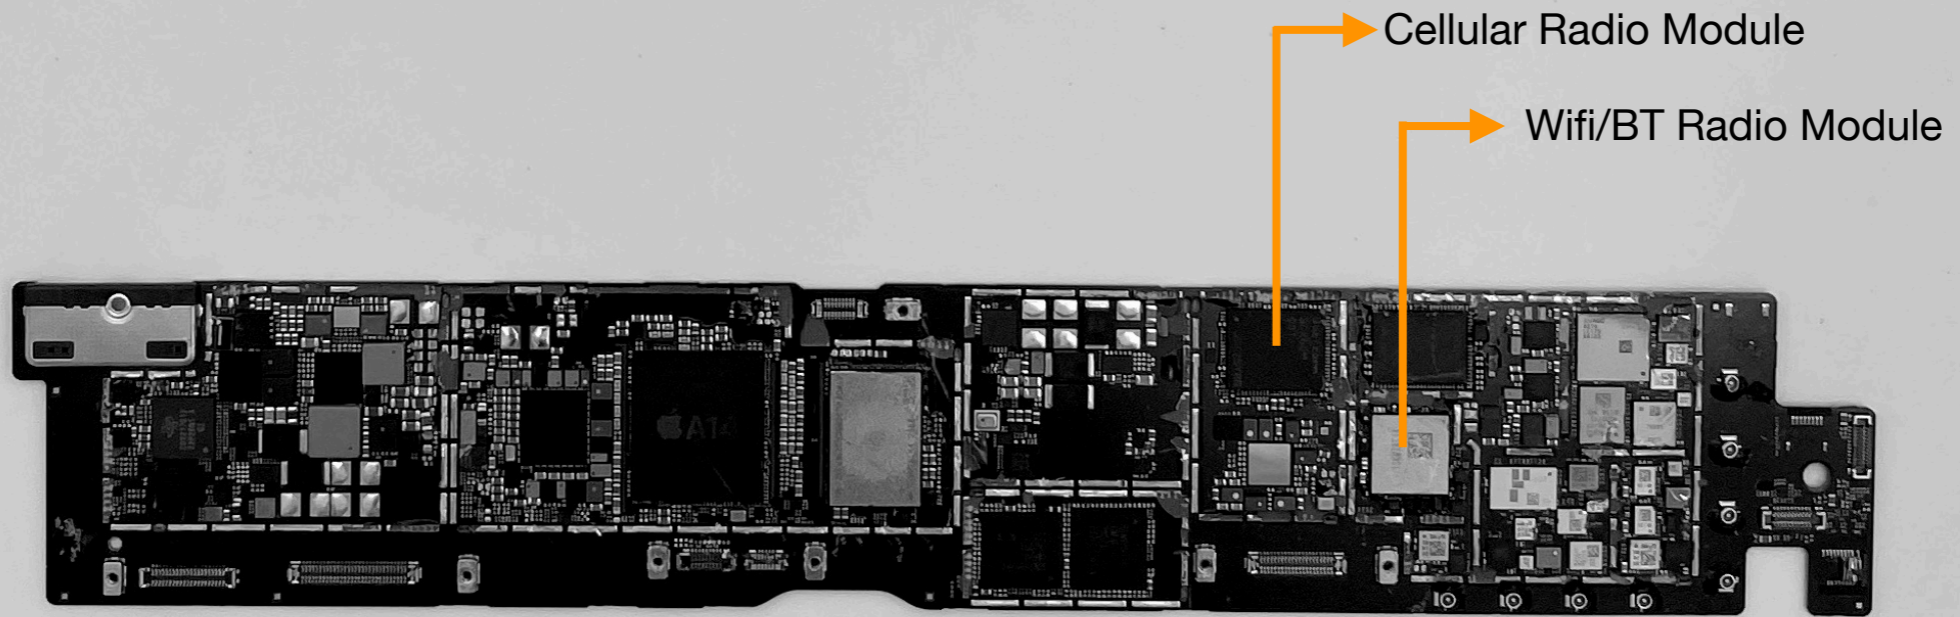

A2757  
MLB - Back

A2757

MLB with Shield Removed - Front

Cellular Radio Module

Wifi/BT Radio Module

STAEDTLER  
MARS  
963 53 - 18

MADE IN CHINA