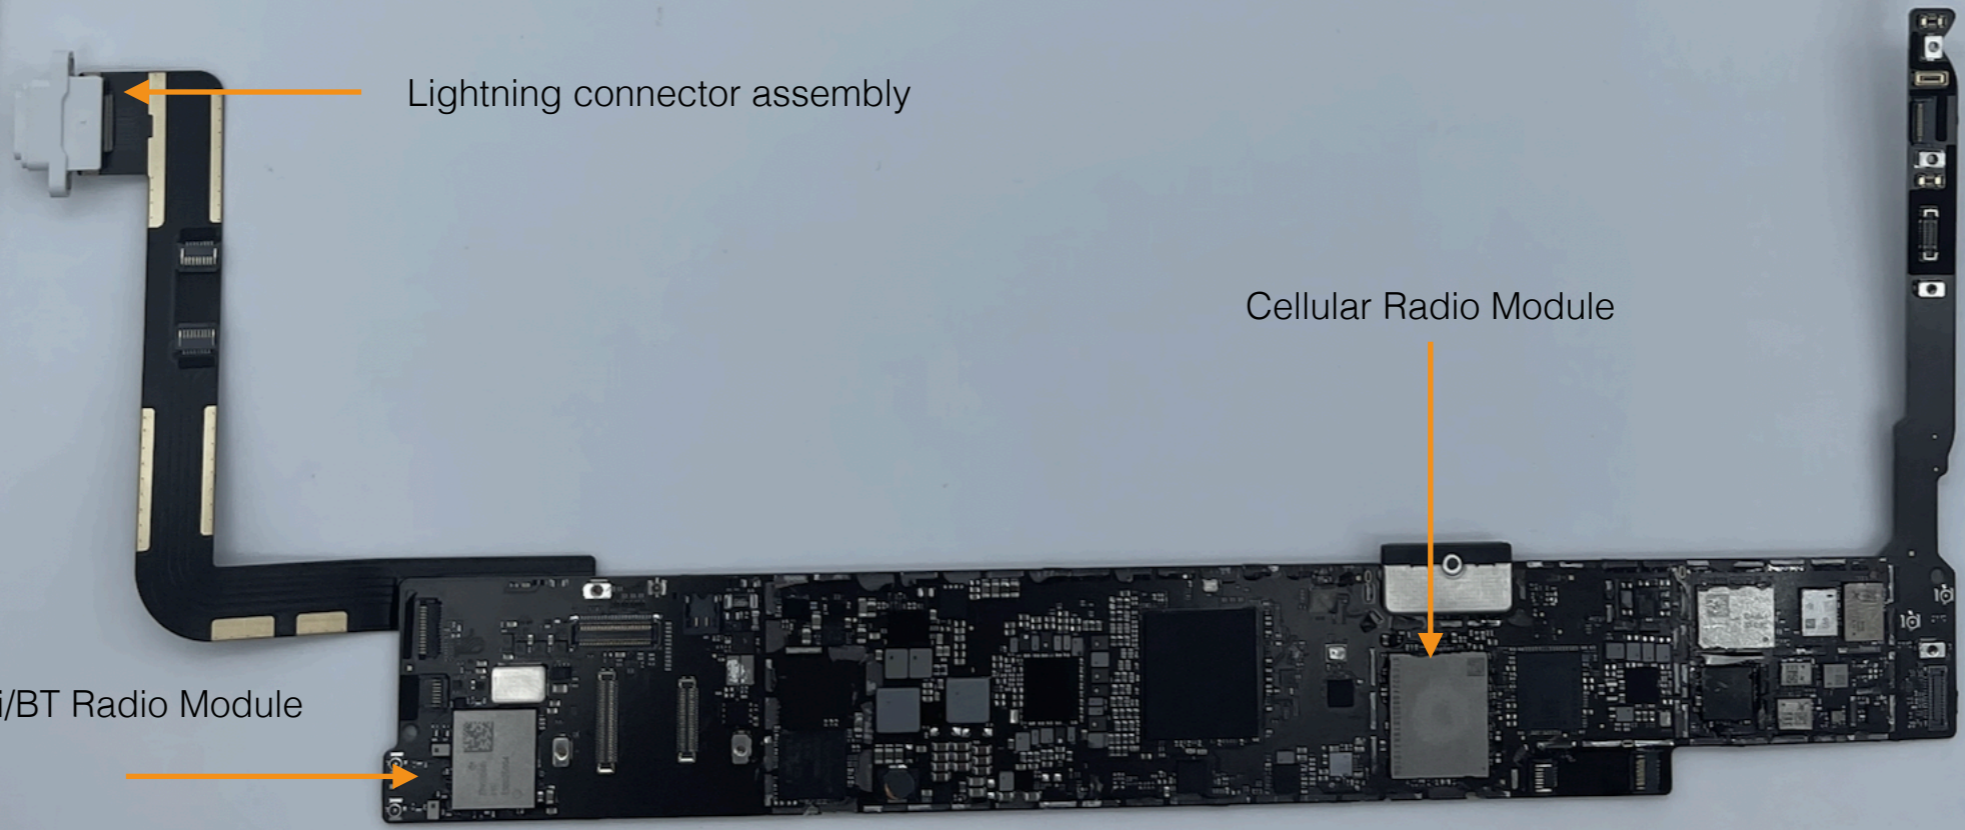

A2604, A2605

MLB with shield removed,
Lightning connector Front

Lightning connector assembly

Cellular Radio Module

WiFi/BT Radio Module