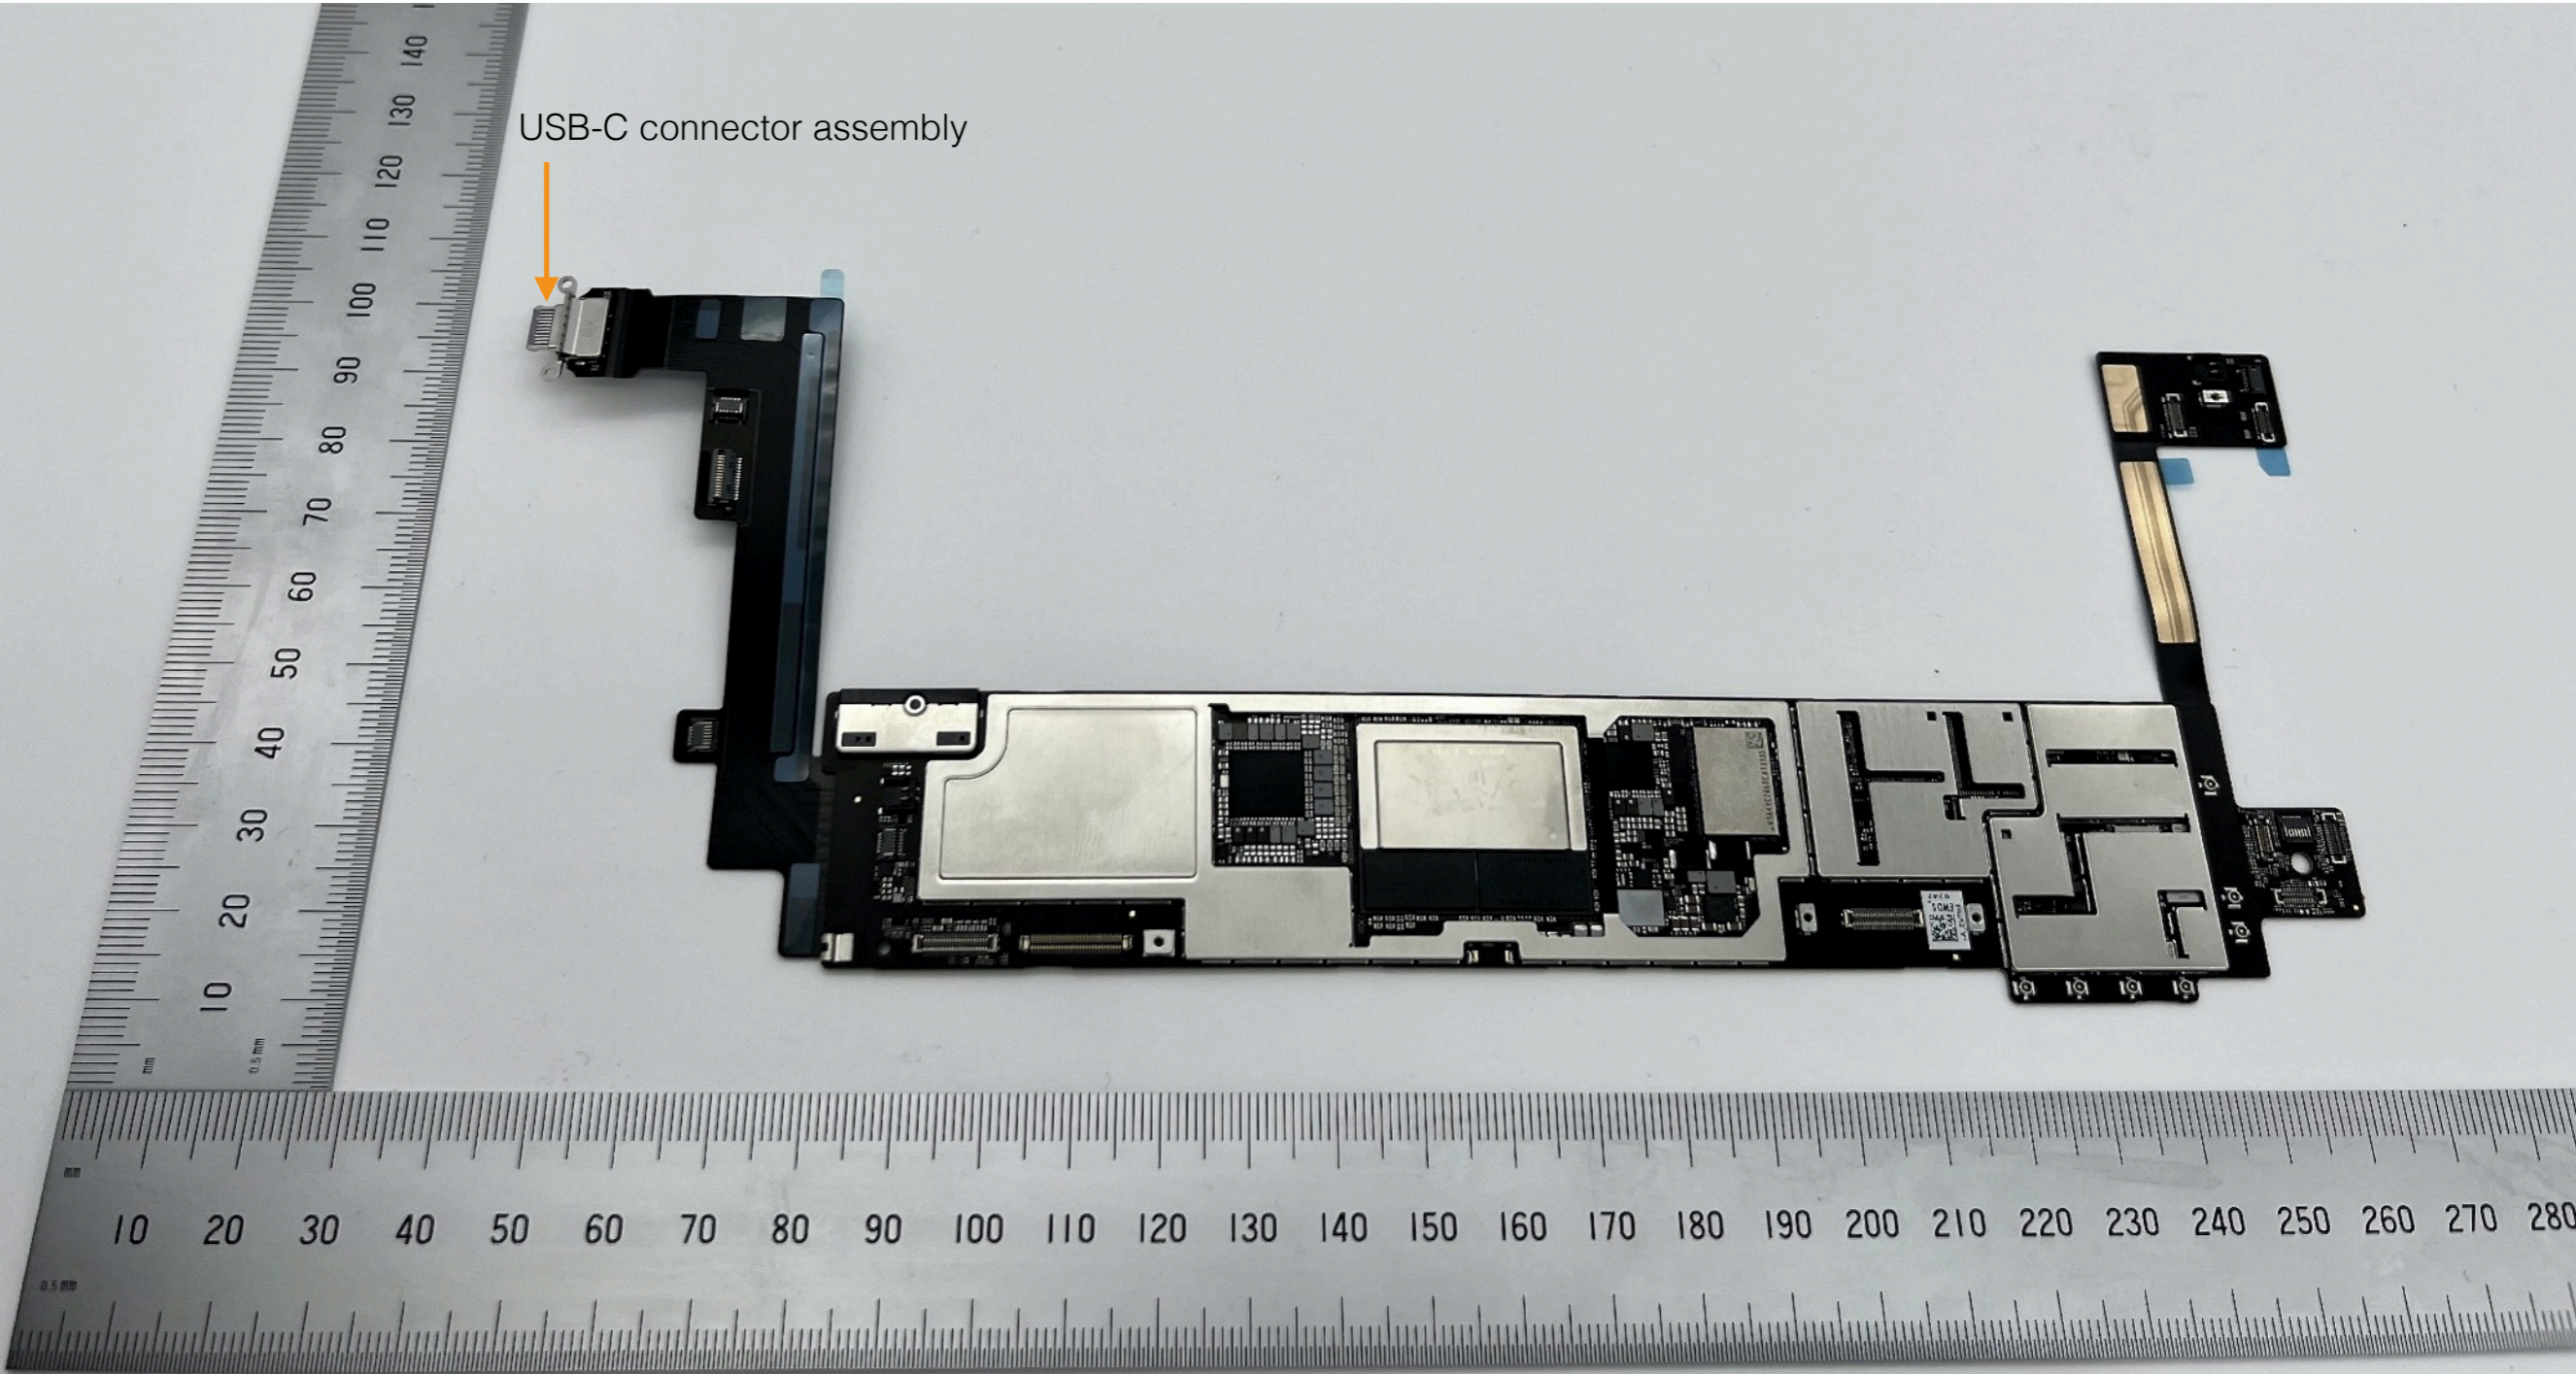

# A2591

MLB Back,  
USB-C  
Connector  
Back

USB-C connector assembly

# A2591

MLB with shield- Front,  
USB-C Connector- Front

USB-C connector assembly