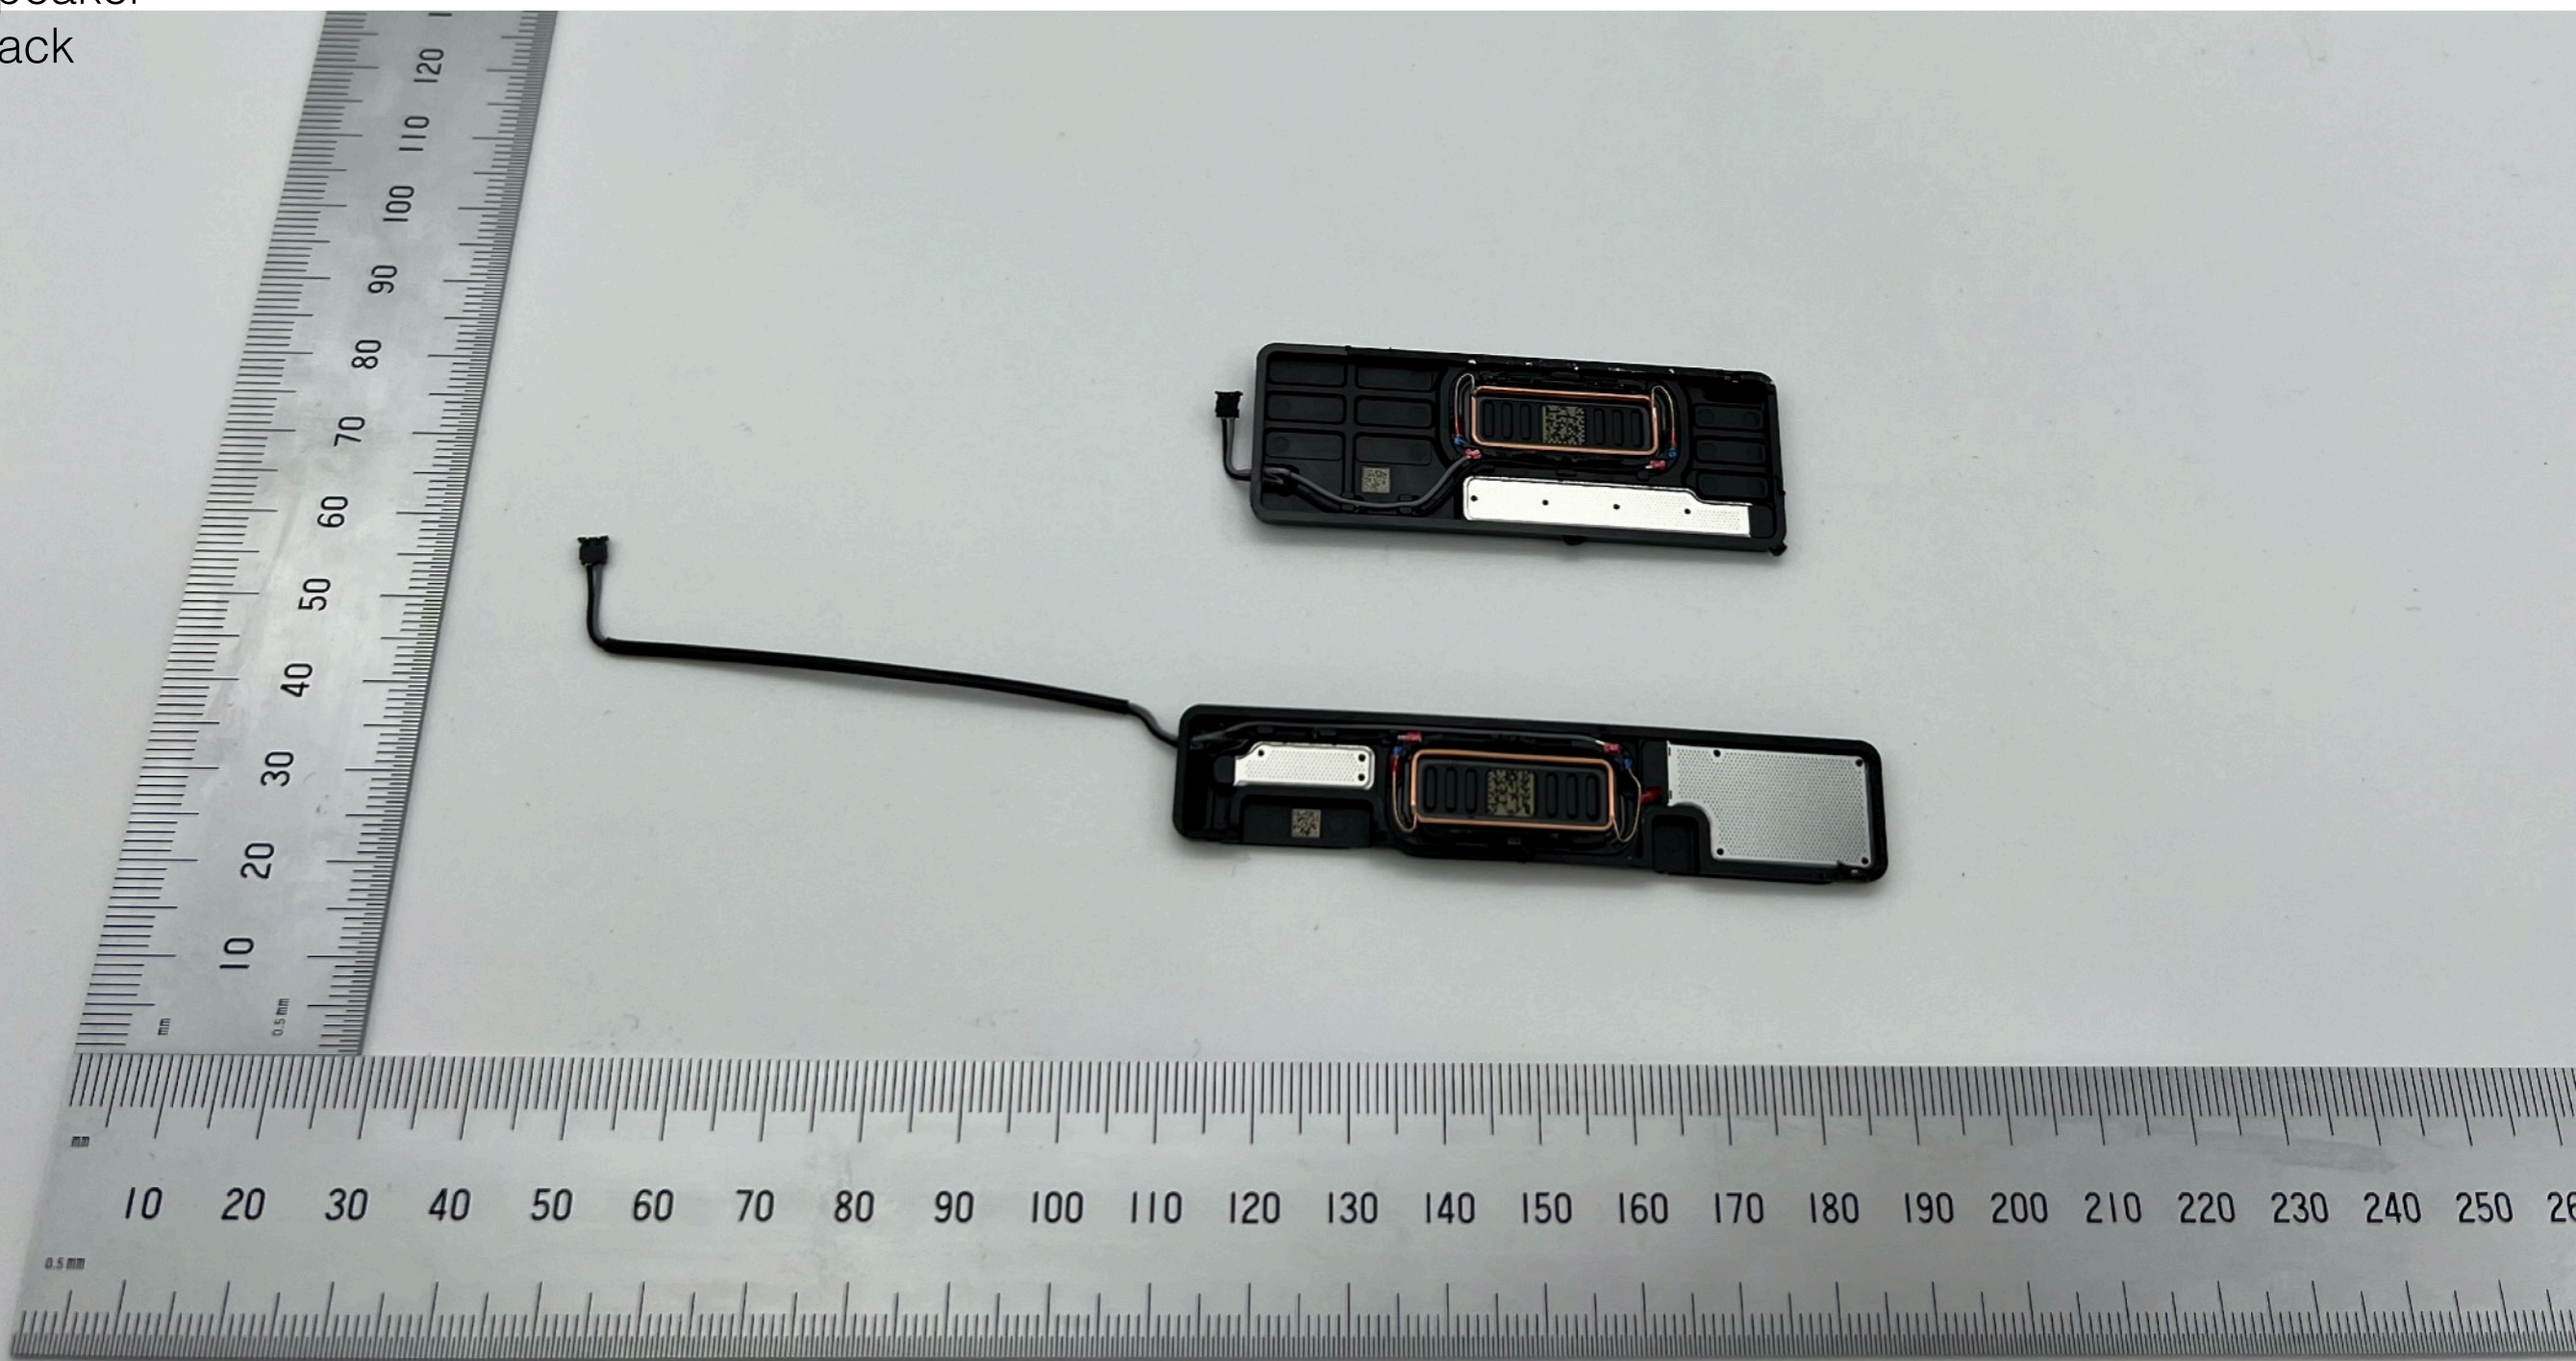

A2591

Top and
Bottom Left
Speaker -
Back