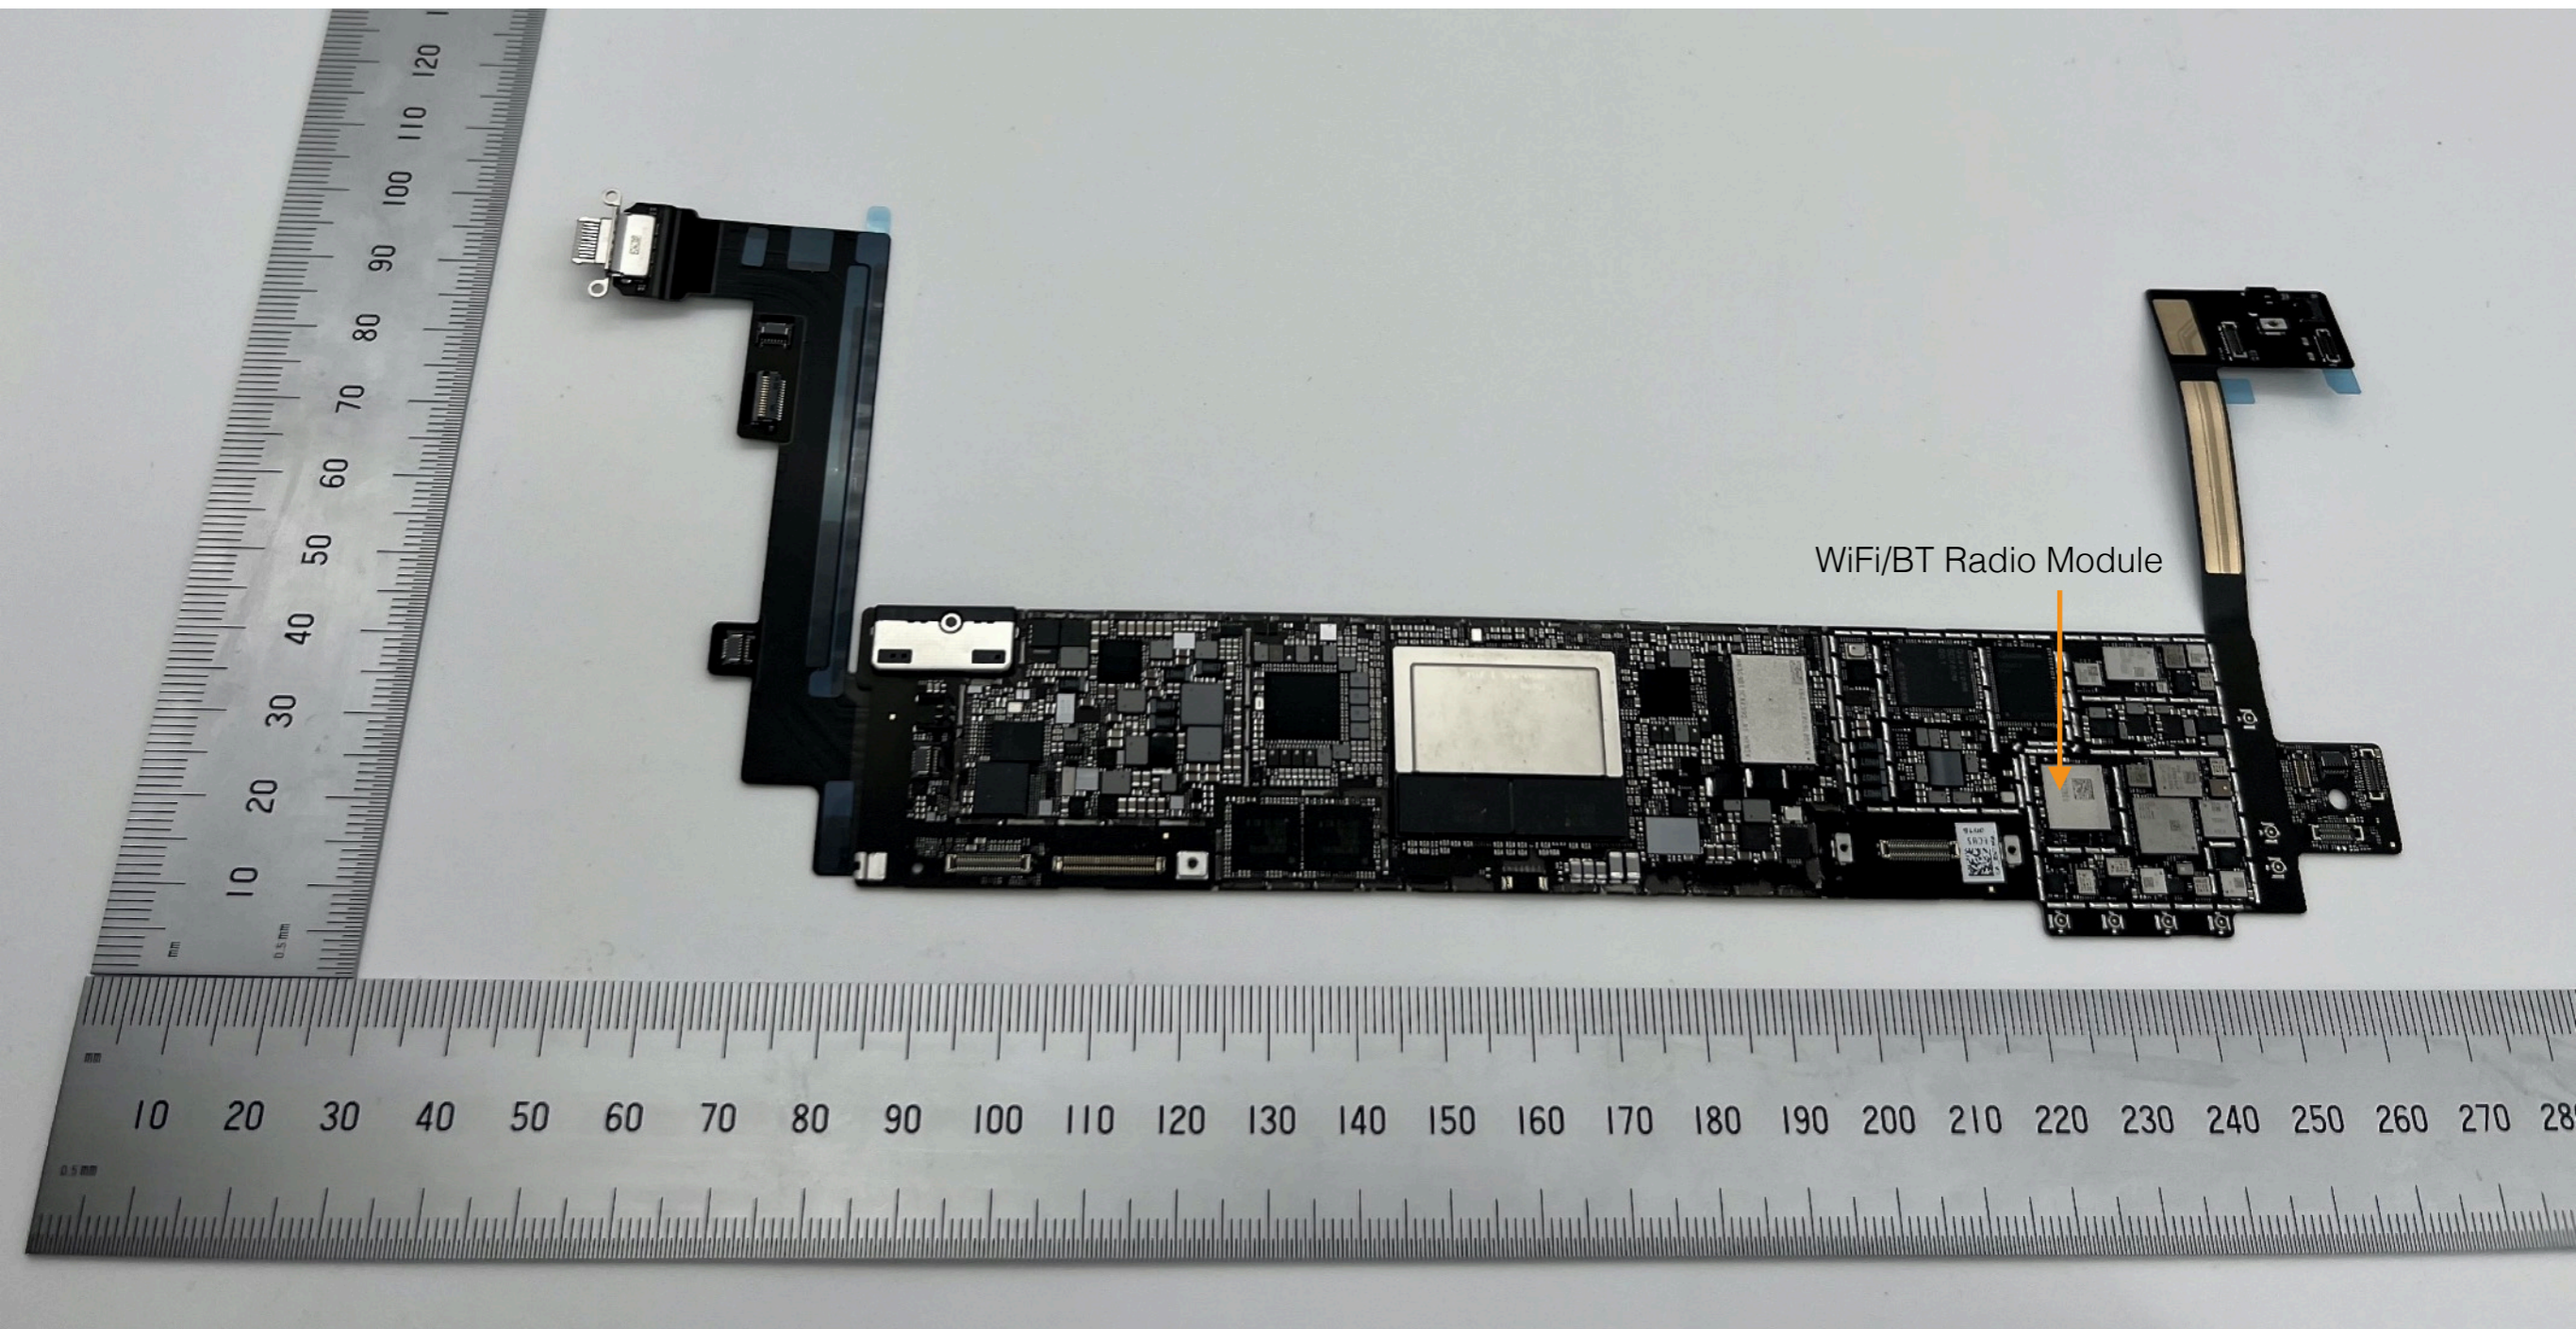

# A2591

MLB Back,  
USB-C  
Connector  
Back

USB-C connector assembly

# A2591

MLB with shield- Front,  
USB-C Connector- Front

USB-C connector assembly

# A2591

MLB with shield removed - Front

WiFi/BT Radio Module