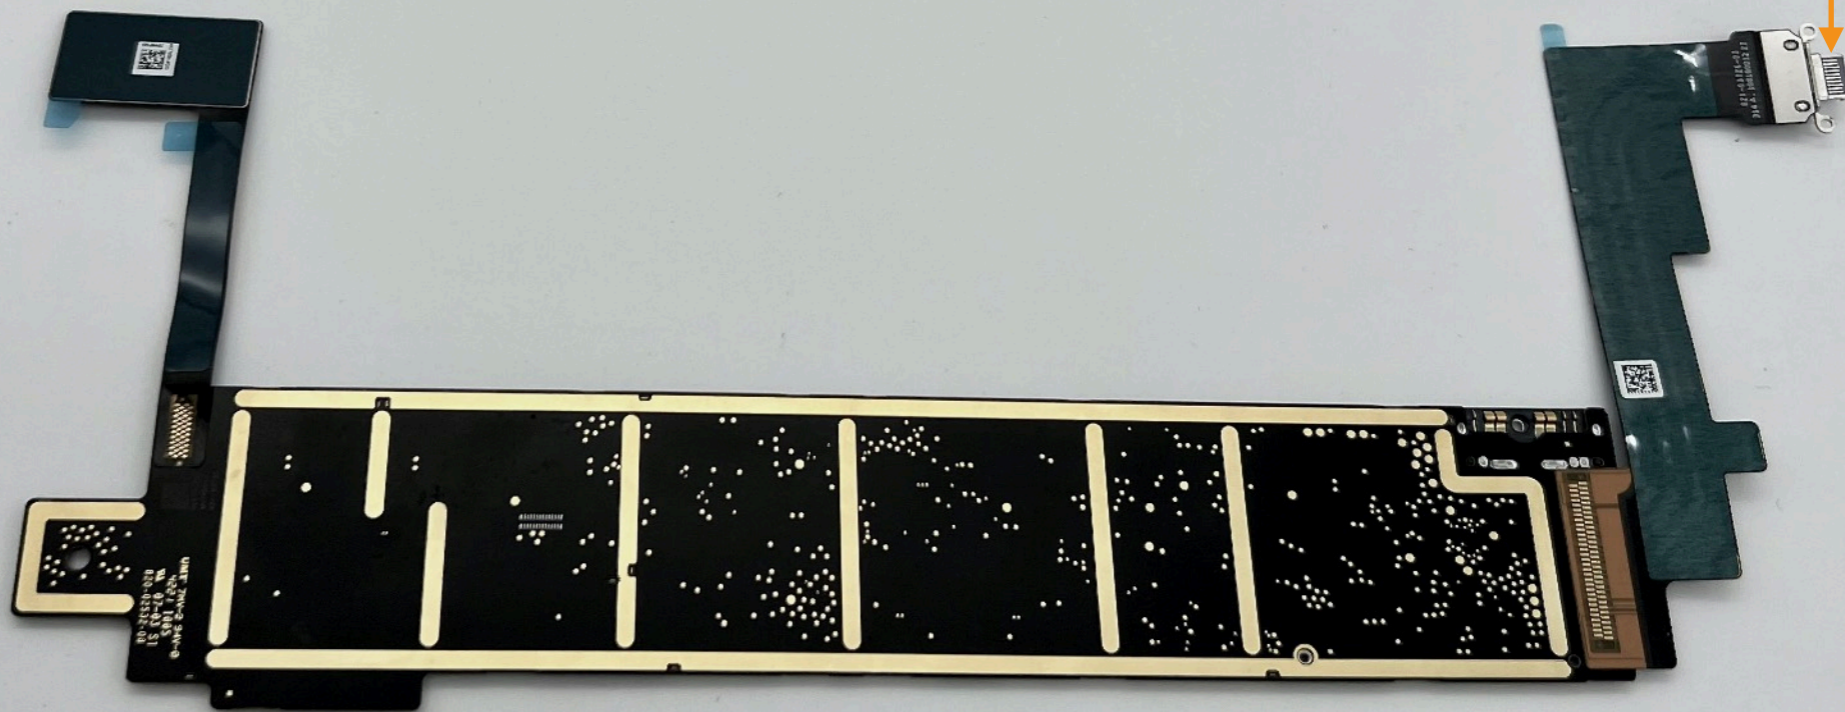

# A2591

Top and  
Bottom Left  
Speaker -  
Back

# A2591

MLB Back,  
USB-C  
Connector  
Back

USB-C connector assembly

# A2591

MLB with shield- Front,  
USB-C Connector- Front

USB-C connector assembly