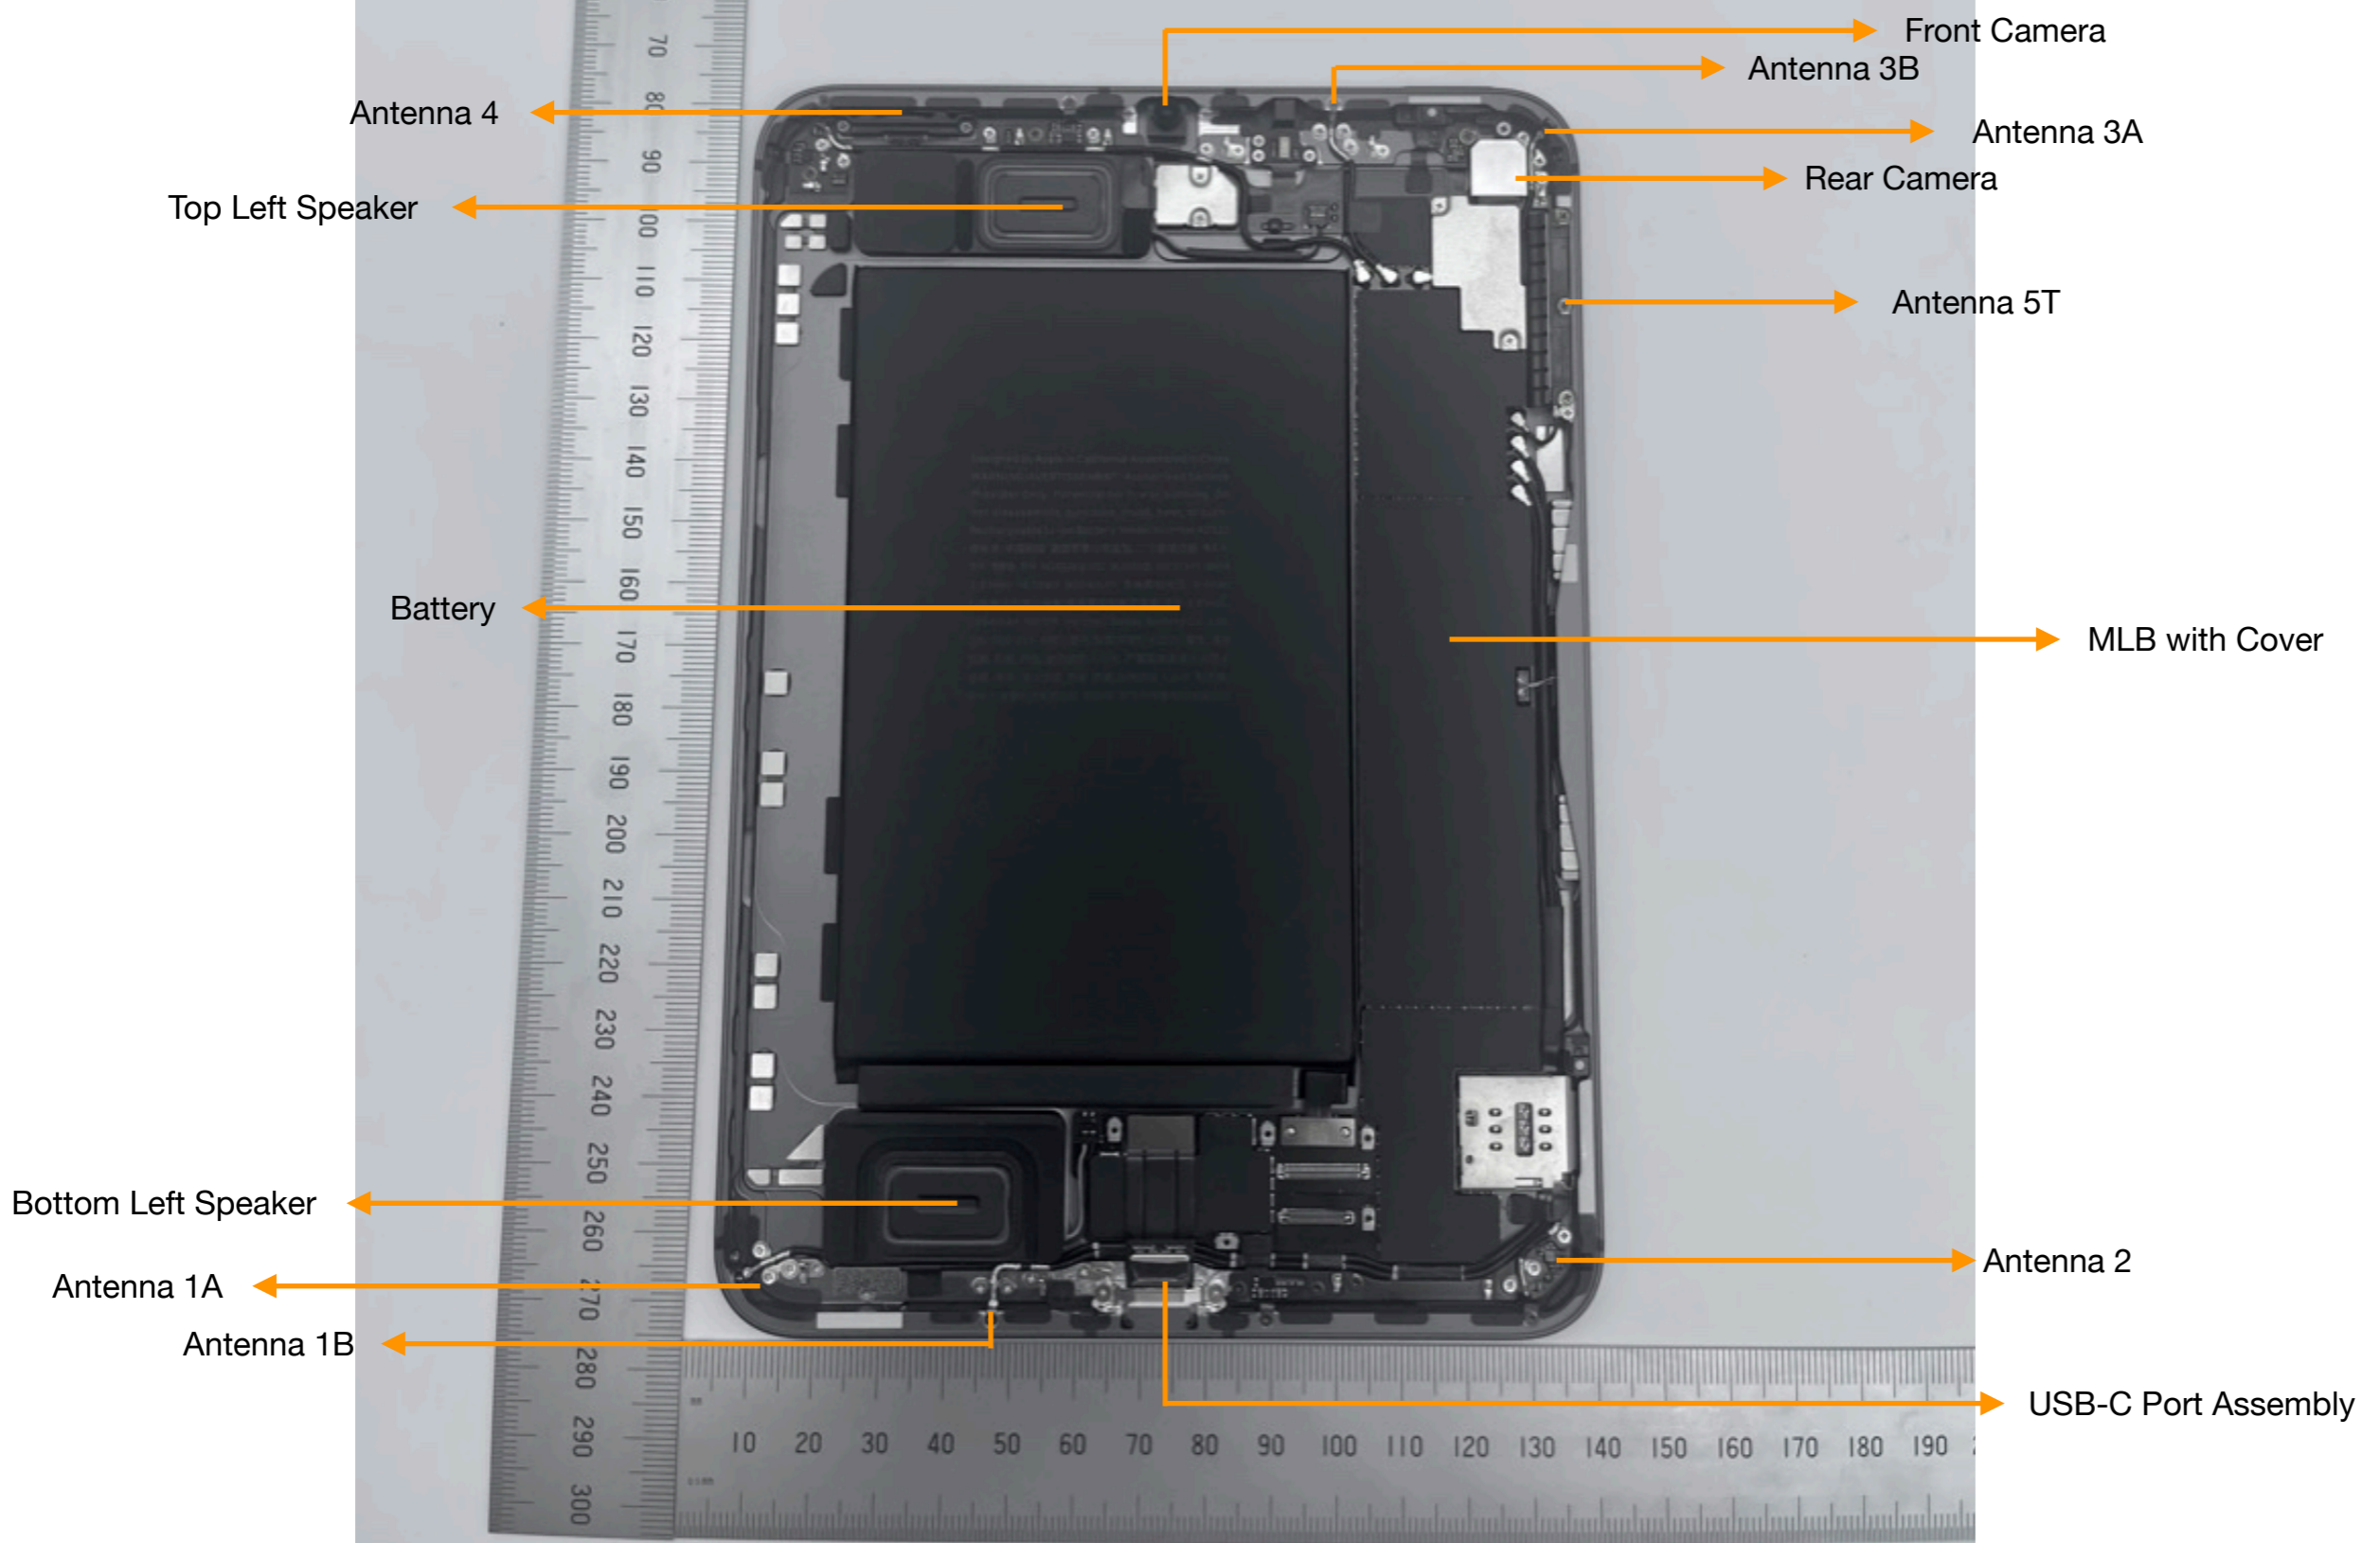

A2568
Battery

A2568
MLB - Front

A2568
MLB - Back

A2568
MLB with Shield Removed - Front

Cellular Module

Wifi/BT Radio Module

A2569
Multi-Touch Display
Panel Removed

A2569
Display Panel - Back