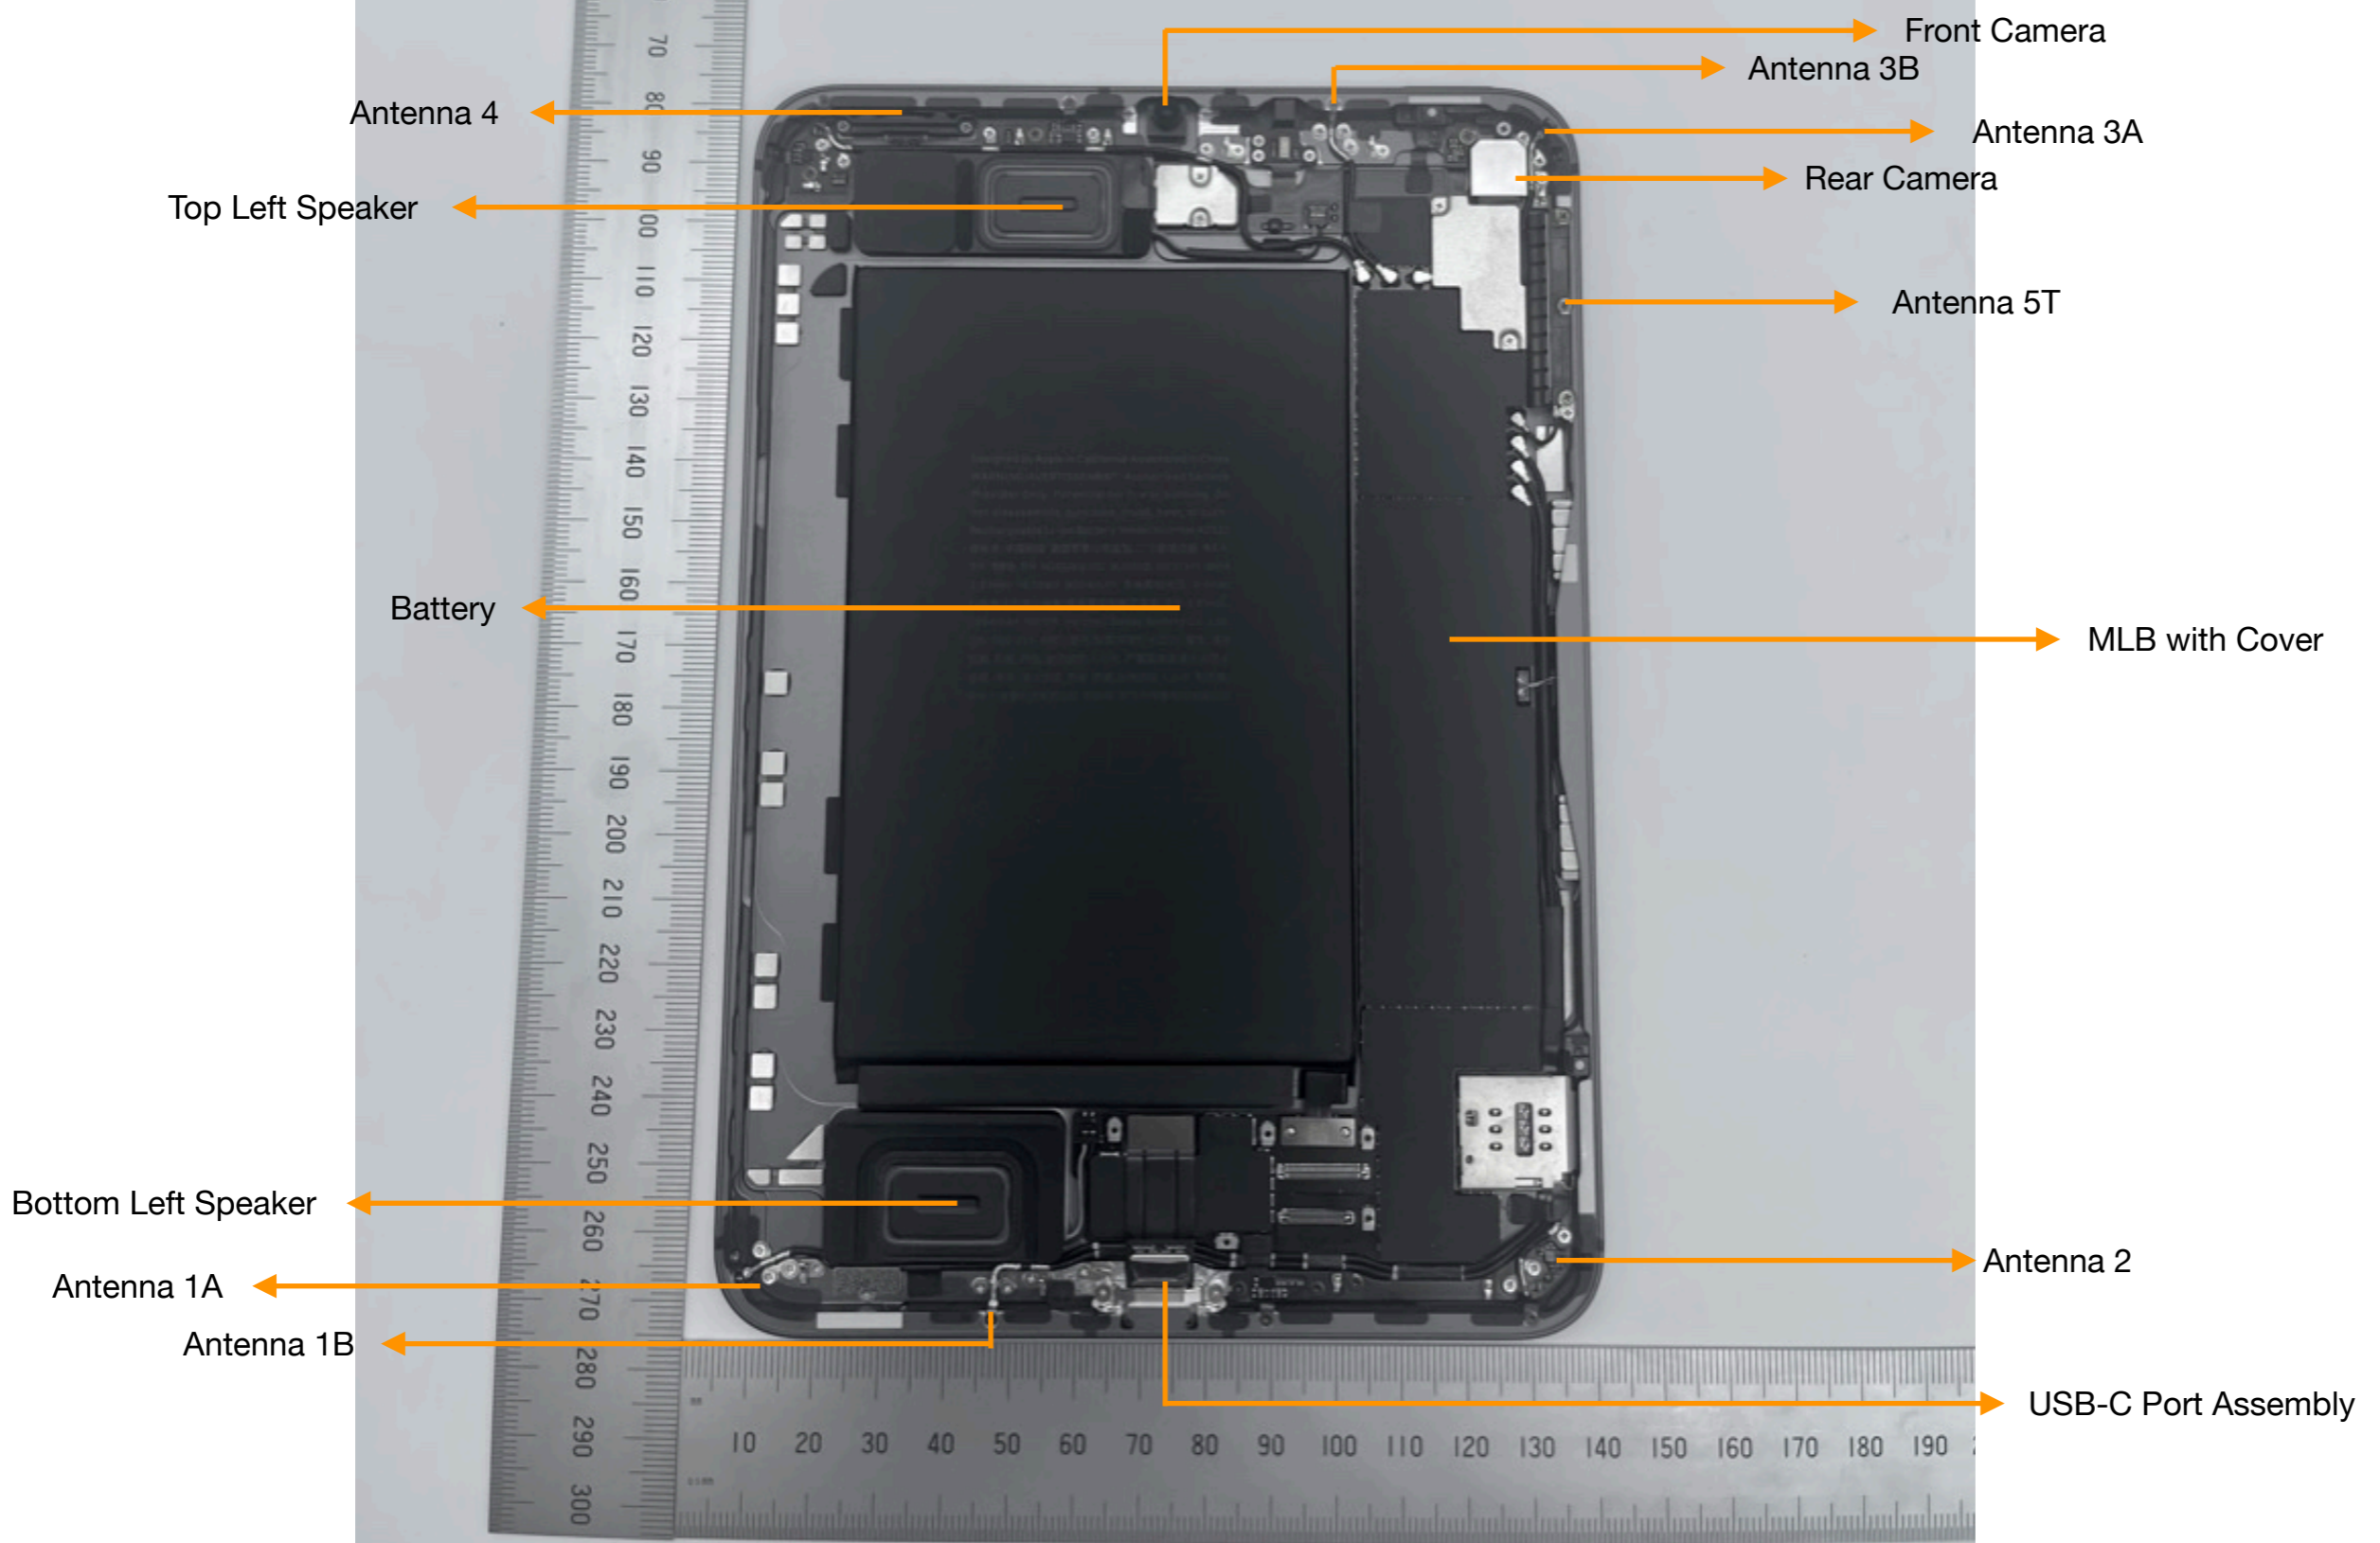

A2568
Multi-Touch Display
Panel Removed

Front Camera

Antenna 3B

Antenna 3A

Rear Camera

Antenna 5T

MLB with Cover

Antenna 2

USB-C Port Assembly

Antenna 4

Top Left Speaker

Battery

Bottom Left Speaker

Antenna 1A

Antenna 1B

20
30
40
50
60
70
80
90
100
110
120
130
140
150
160
170
180
190
200
210
220
230
240
250
260
270
280
290
300