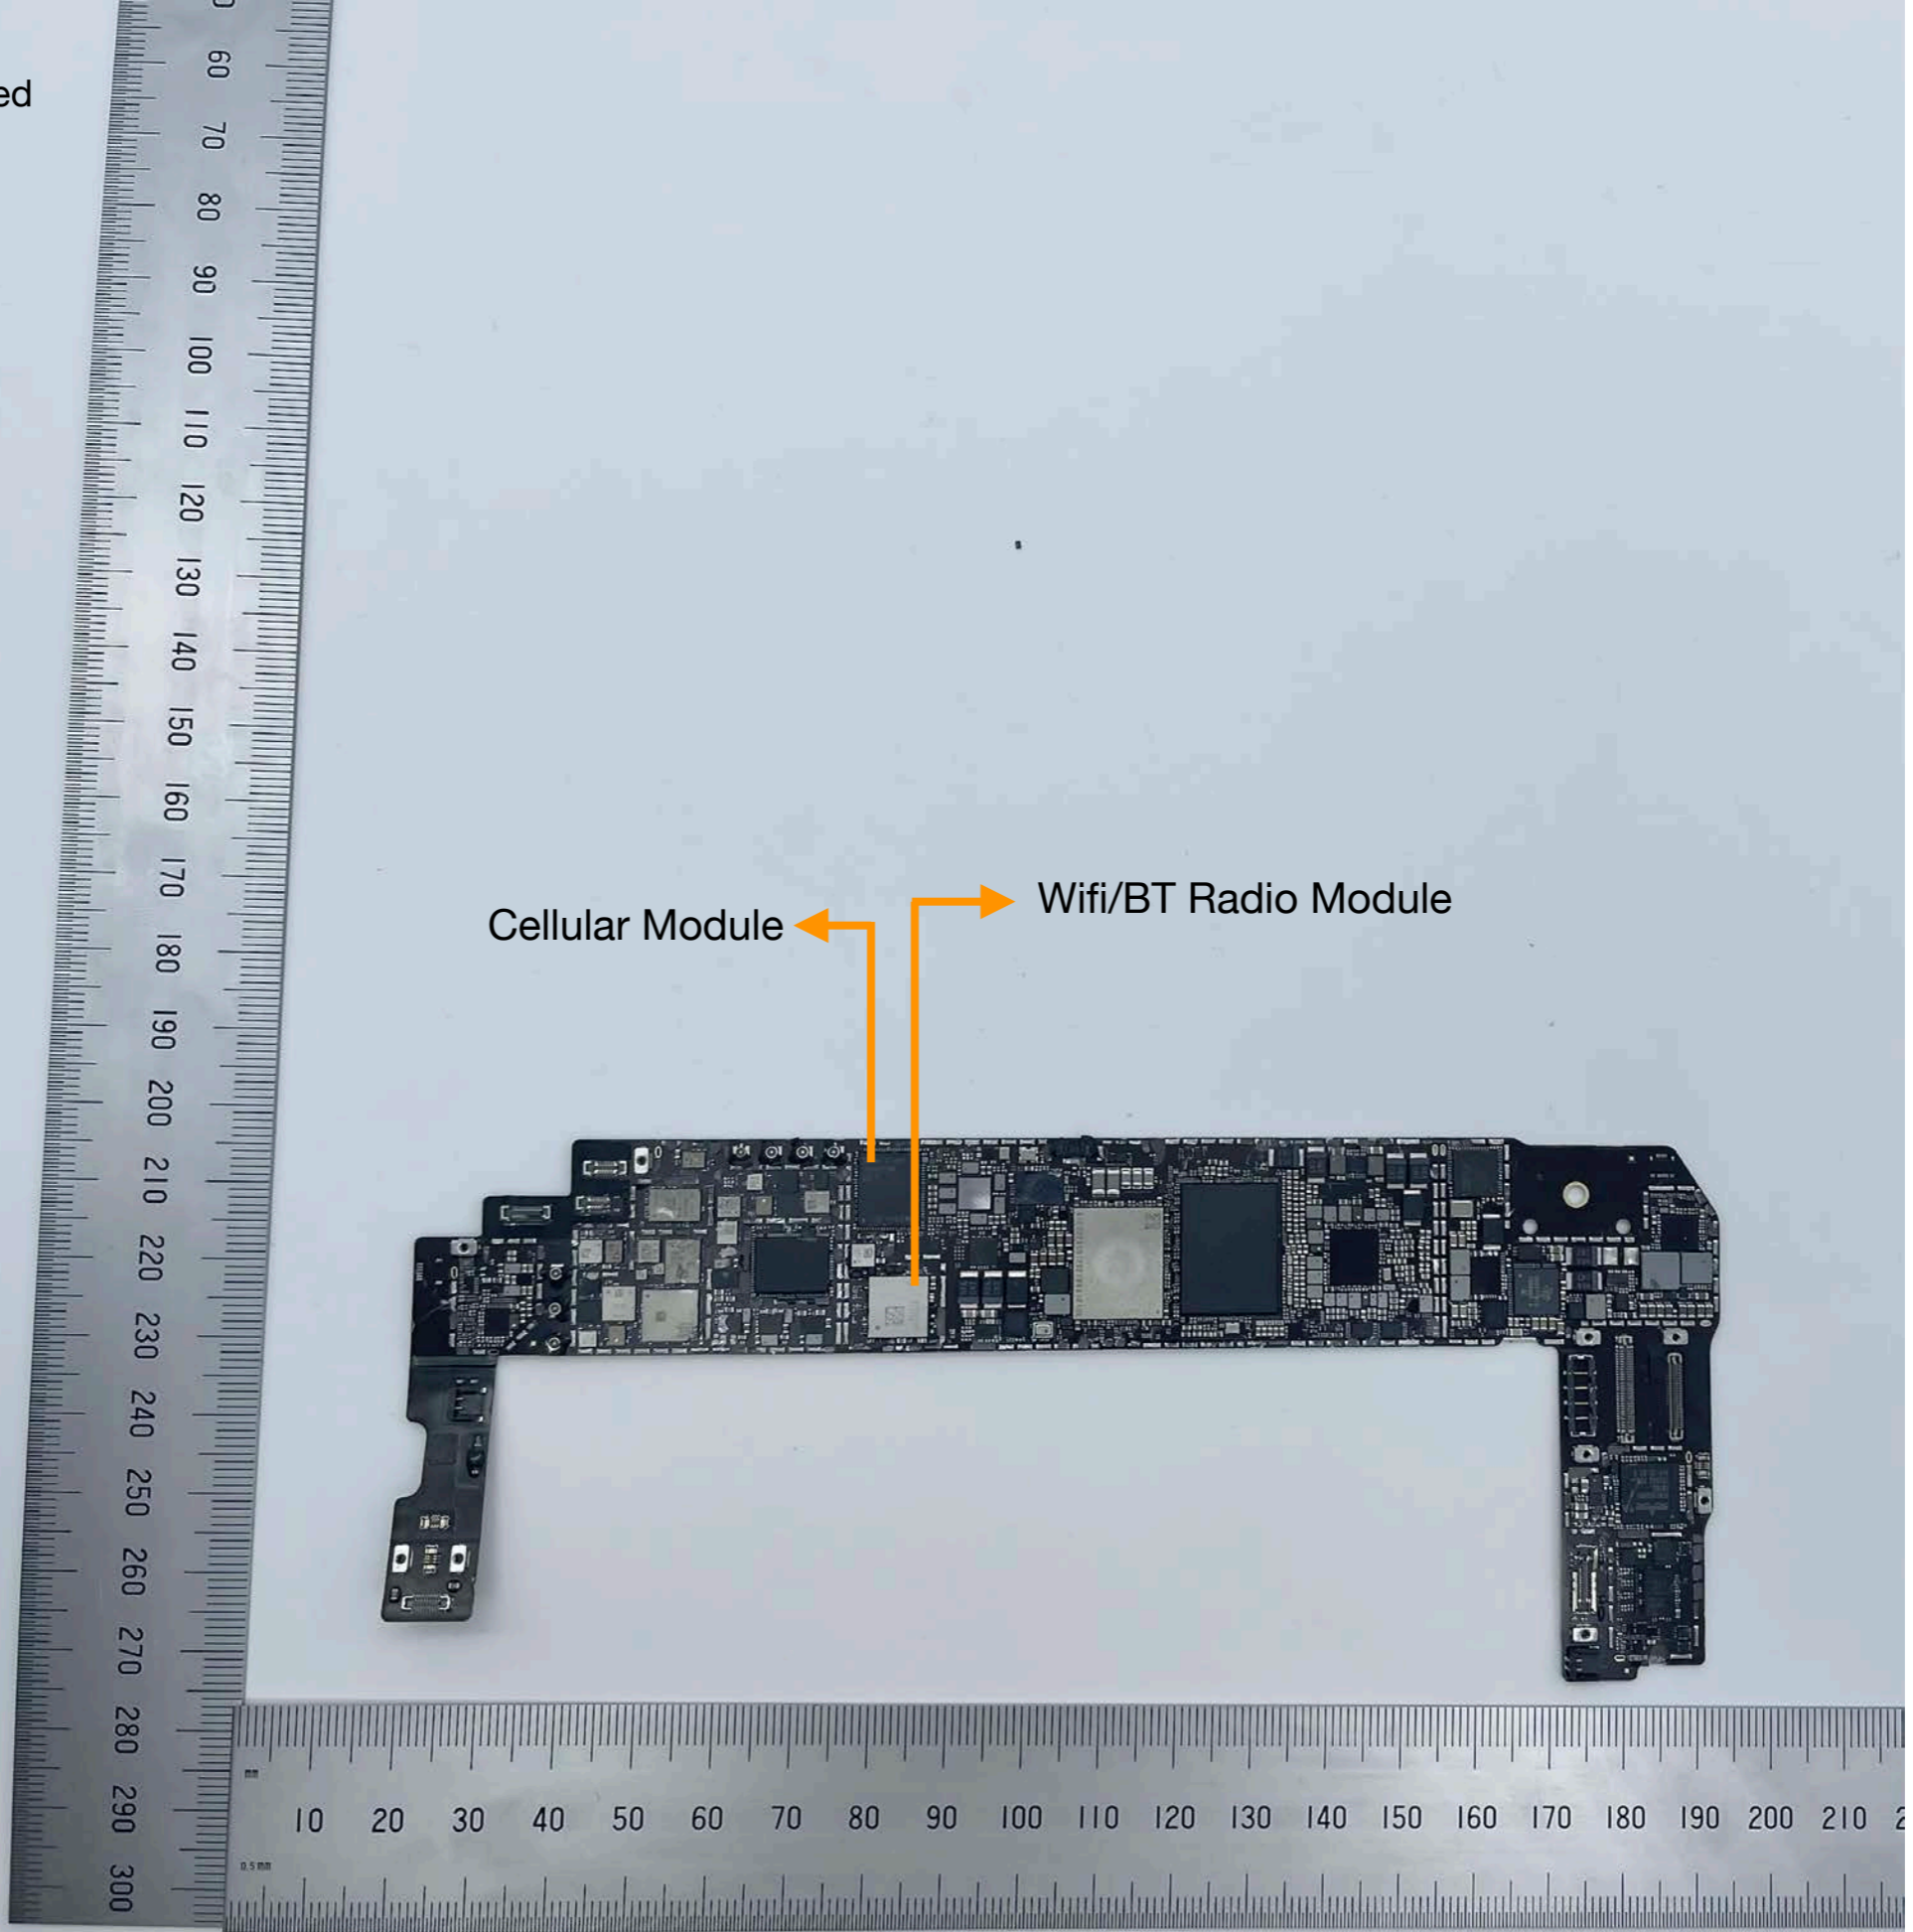

Antenna 1A, 1B, and 2 - Back

A2569
Antenna 5T - Front

A2569
Antenna 5T - Back

A2569
USB-C Connector Assembly
- Front

A2569
USB-C Connector
Assembly - Back

A2569
Rear Camera - Front

A2569
Rear Camera - Back

A2569
Front Camera - Front

A2569
Front Camera - Back

A2569
Top Left Speaker - Front

A2569
Top Left Speaker - Back

A2569
Bottom Left Speaker - Front

A2569
Bottom Left Speaker - Back

A2569
Battery

A2569
MLB - Front

A2569
MLB - Back

A2569
MLB with Shield Removed
- Front

Cellular Module

Wifi/BT Radio Module