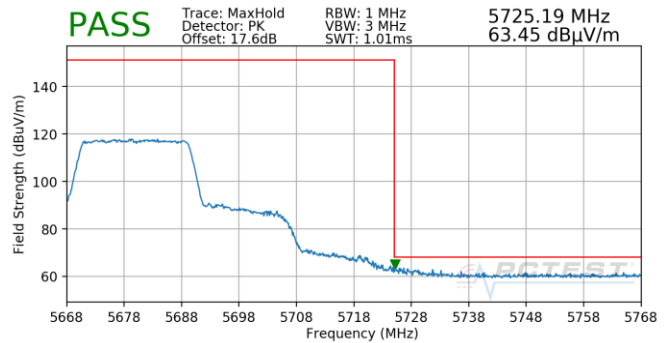

Plot 7-653. Antenna 5b (Pk, Ch.136, 802.11ax(SU), MCS3)