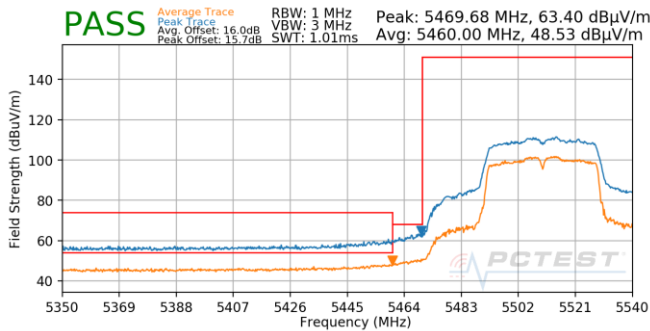

Plot 7-677. Antenna 5b (Pk & Avg, Ch.102, 802.11n, MCS3)