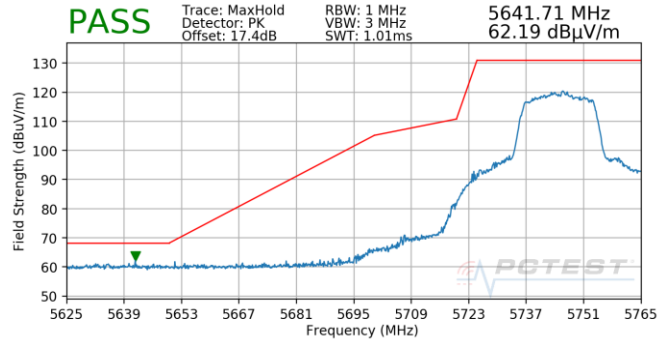

Plot 7-620. Antenna 5b (Pk, Ch.149, 802.11n, MCS3)