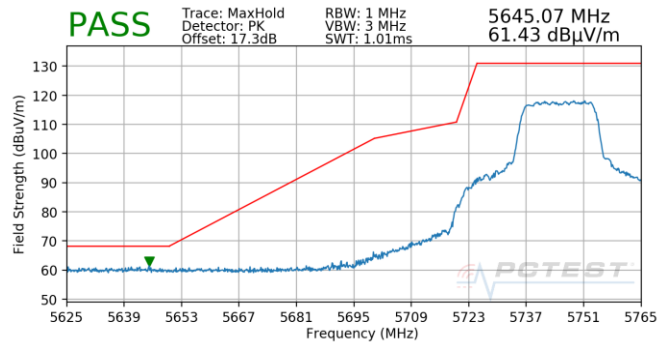

Plot 7-621. Antenna 5b (Pk, Ch.149, 802.11n, MCS5)