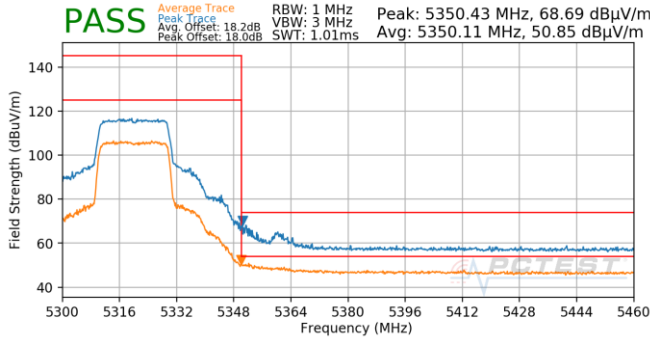

Plot 7-637. Antenna 5b (Pk & Avg, Ch.64, 802.11ax(SU), MCS3)