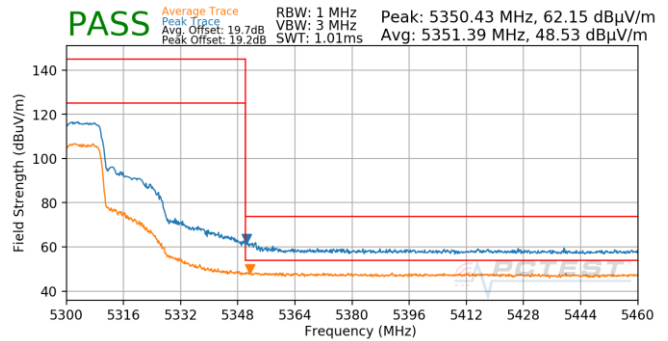

Plot 7-635. Antenna 5b (Pk & Avg, Ch.60, 802.11ax(SU), MCS11)