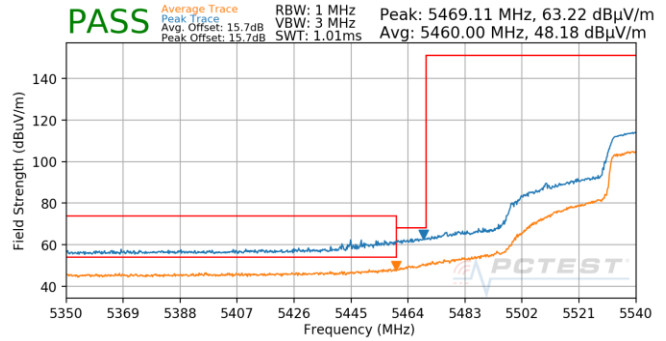

Plot 7-679. Antenna 5b (Pk & Avg, Ch.110, 802.11n, MCS0)