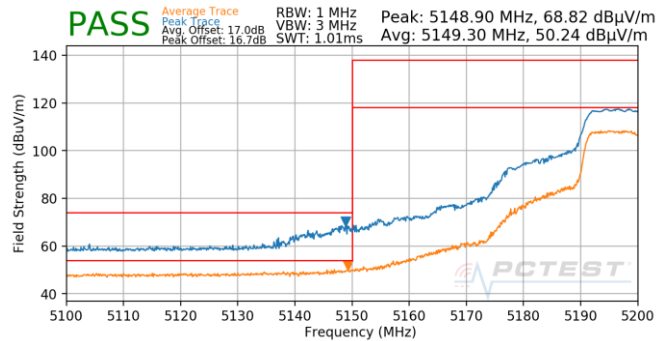

Plot 7-598. Antenna 5b (Pk & Avg, Ch.40, 802.11n, MCS5)

FCC ID: BCGA2301 IC: 579C-A2301	 Proud to be part of element	MEASUREMENT REPORT (CERTIFICATION)	Approved by: Quality Manager
Test Report S/N: 1C2101020002-15.BCG	Test Dates: 12/12/2020 - 3/10/2021	EUT Type: Tablet Device	Page 247 of 354