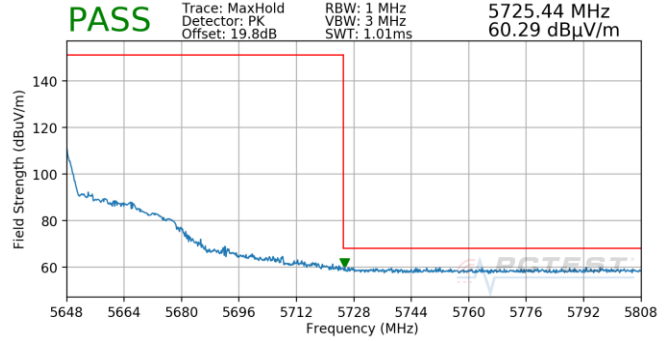

Plot 7-685. (FCC Only) Antenna 5b (Pk, Ch.126, 802.11n, MCS5)