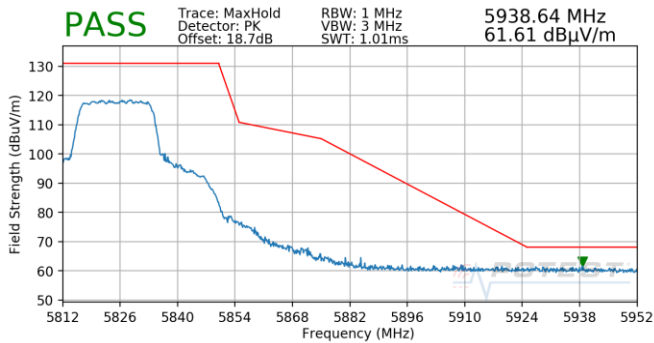

Plot 7-624. Antenna 5b (PK, Ch.165, 802.11n, MCS5)

FCC ID: BCGA2301 IC: 579C-A2301	MEASUREMENT REPORT (CERTIFICATION)	Approved by: Quality Manager
Test Report S/N: 1C2101020002-15.BCG	Test Dates: 12/12/2020 - 3/10/2021	EUT Type: Tablet Device
© 2021 PCTEST		V 10.3 11/16/2020