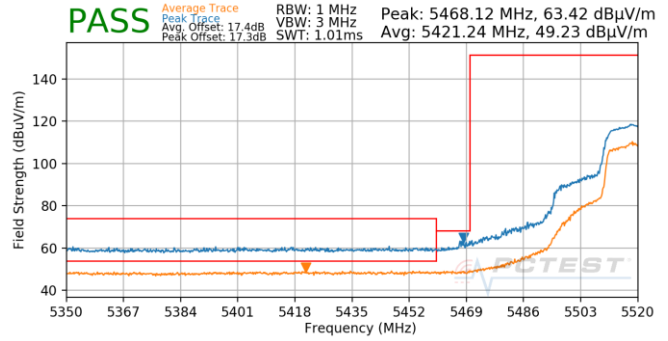

Plot 7-608. Antenna 5b (Pk & Avg, Ch.104, 802.11n, MCS0)