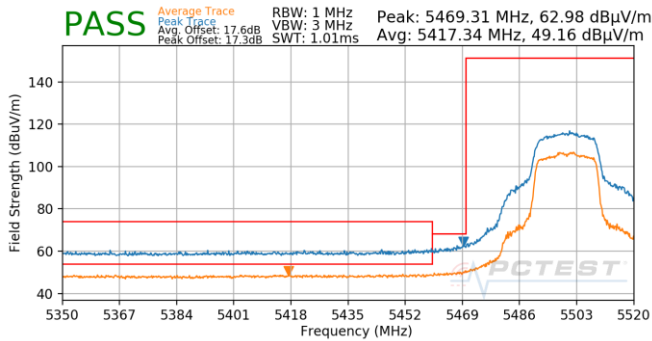

Plot 7-606. Antenna 5b (Pk & Avg, Ch.100, 802.11n, MCS3)