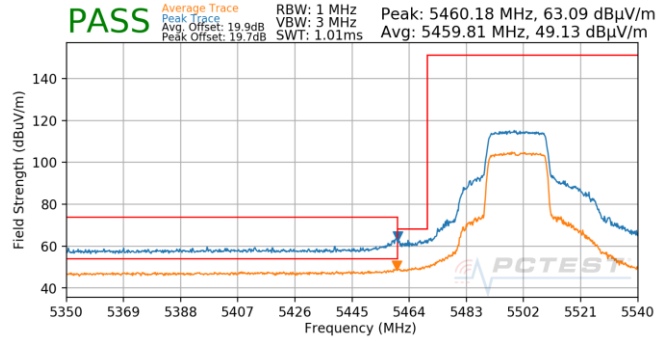

Plot 7-640. Antenna 5b (Pk & Avg, Ch.100, 802.11ax(SU), MCS3)