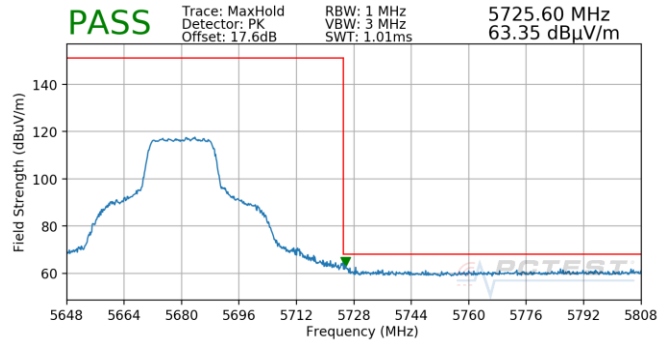

Plot 7-615. Antenna 5b (Pk, Ch.136, 802.11n, MCS5)