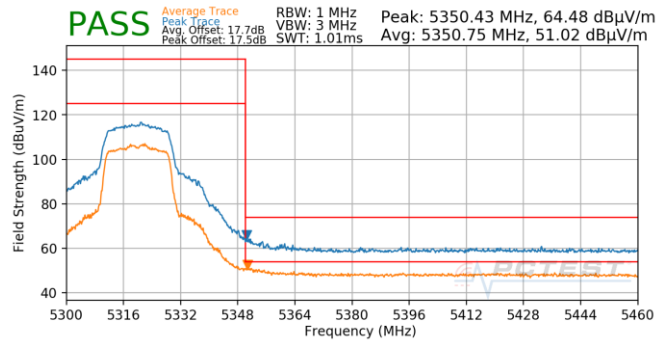

Plot 7-603. Antenna 5b (Pk & Avg, Ch.64, 802.11n, MCS3)