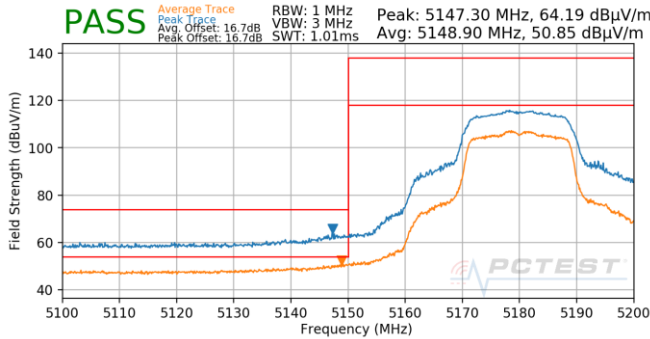

7.6.4 Antenna 5b Radiated Band Edge Measurements (20MHz BW)

\$15.407(b.1)(b.2) \$15.205 \$15.209; RSS-Gen [8.9]; RSS-Gen [8.9]

Plot 7-593. Antenna 5b (Pk & Avg, Ch.36, 802.11n, MCS0)

Plot 7-596. Antenna 5b (Pk & Avg, Ch.40, 802.11n, MCS0)