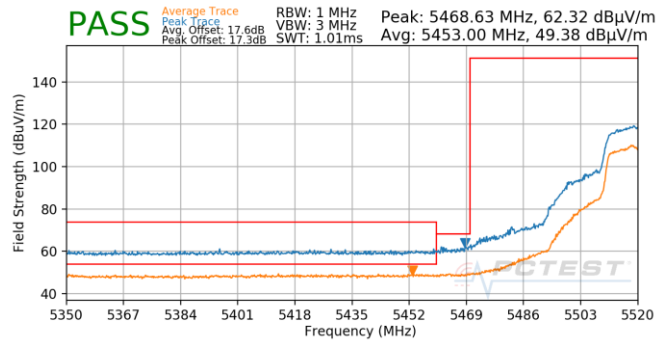

Plot 7-609. Antenna 5b (Pk & Avg, Ch.104, 802.11n, MCS3)