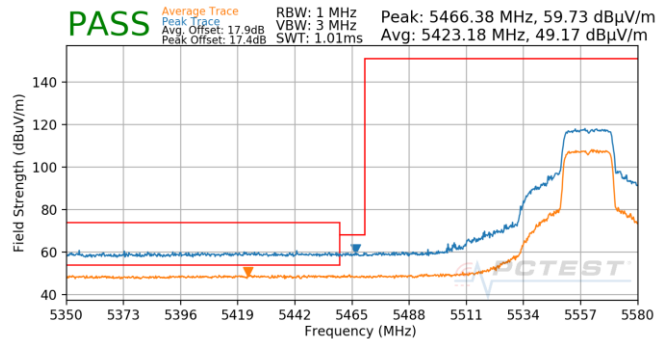

Plot 7-647. Antenna 5b (Pk & Avg, Ch.112, 802.11ax(SU), MCS11)