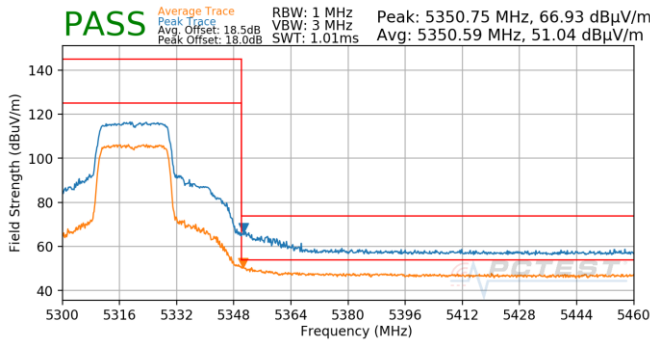

Plot 7-638. Antenna 5b (Pk & Avg, Ch.64, 802.11ax(SU), MCS11)