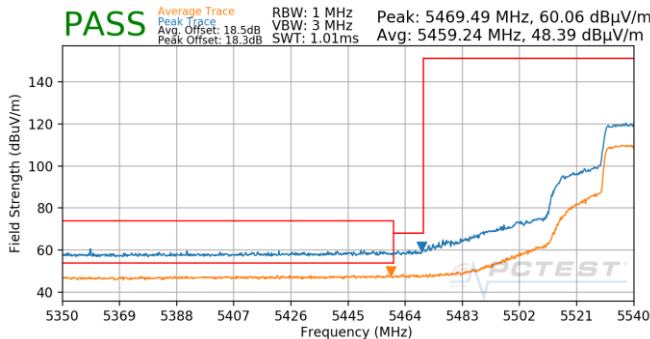

Plot 7-643. Antenna 5b (Pk & Avg, Ch.104, 802.11ax(SU), MCS3)

Plot 7-646. Antenna 5b (Pk & Avg, Ch.108, 802.11ax(SU), MCS11)

Plot 7-644. Antenna 5b (Pk & Avg, Ch.104, 802.11ax(SU), MCS11)

Plot 7-647. Antenna 5b (Pk & Avg, Ch.112, 802.11ax(SU), MCS11)