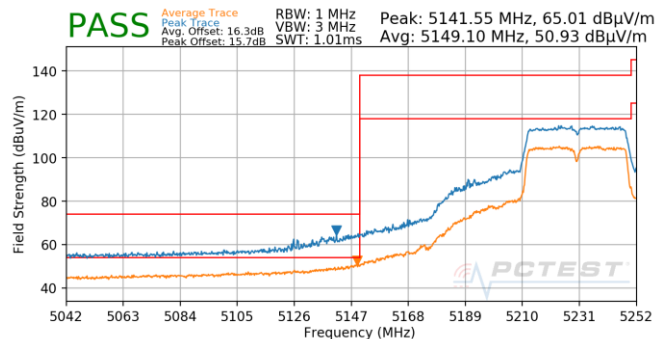

Plot 7-669. Antenna 5b (Pk & Avg, Ch.46, 802.11n, MCS5)

FCC ID: BCGA2301 IC: 579C-A2301	 Proud to be part of element	MEASUREMENT REPORT (CERTIFICATION)	Approved by: Quality Manager
Test Report S/N: 1C2101020002-15.BCG	Test Dates: 12/12/2020 - 3/10/2021	EUT Type: Tablet Device	Page 260 of 354