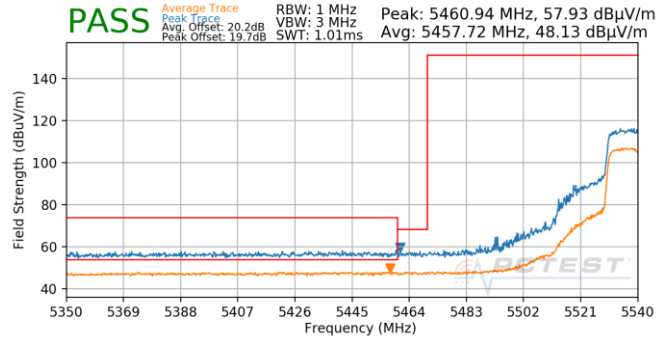

Plot 7-646. Antenna 5b (Pk & Avg, Ch.108, 802.11ax(SU), MCS11)