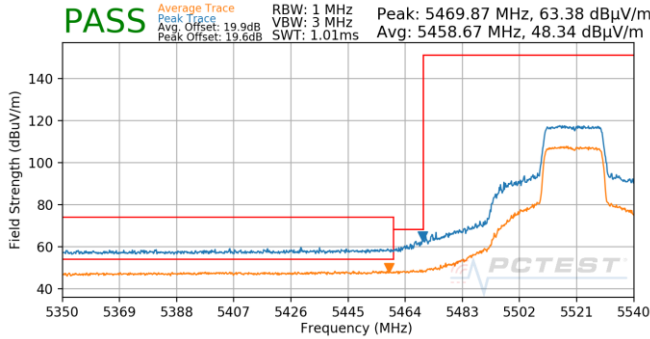

Plot 7-643. Antenna 5b (Pk & Avg, Ch.104, 802.11ax(SU), MCS3)