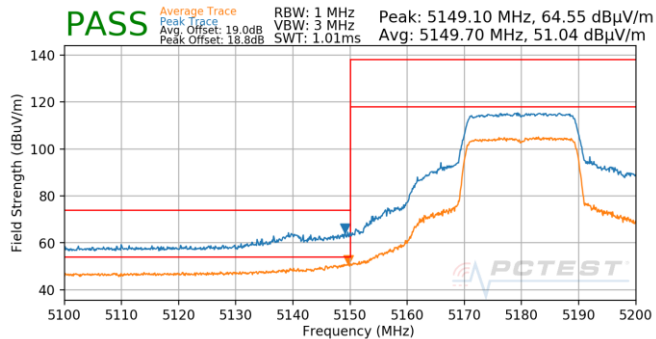

Plot 7-626. Antenna 5b (Pk & Avg, Ch.36, 802.11ax(SU), MCS3)