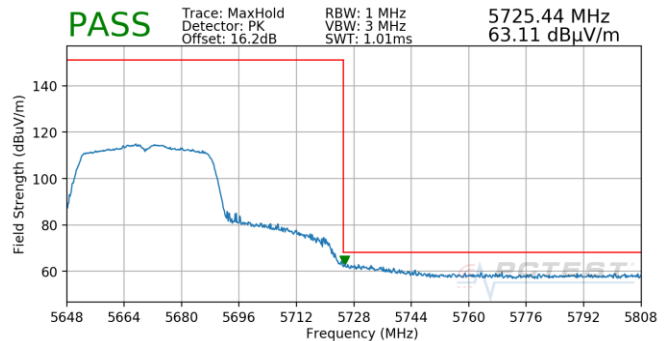

Plot 7-686. Antenna 5b (Pk, Ch.134, 802.11n, MCS0)