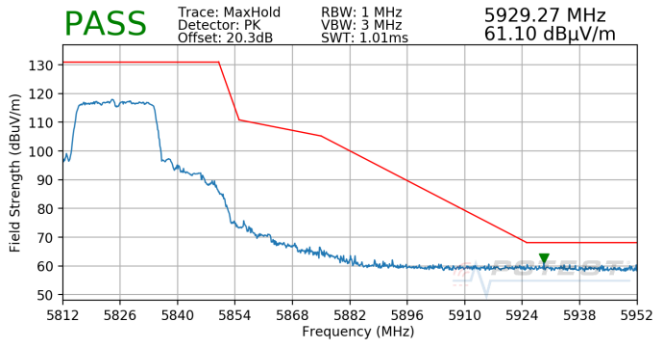

Plot 7-663. Antenna 5b (Pk, Ch.165, 802.11ax(SU), MCS11)

FCC ID: BCGA2301 IC: 579C-A2301	PCTEST Proud to be part of MEASUREMENT REPORT (CERTIFICATION)	Approved by: Quality Manager
Test Report S/N: 1C2101020002-15.BCG	Test Dates: 12/12/2020 - 3/10/2021	EUT Type: Tablet Device
© 2021 PCTEST		V 10.3 11/16/2020