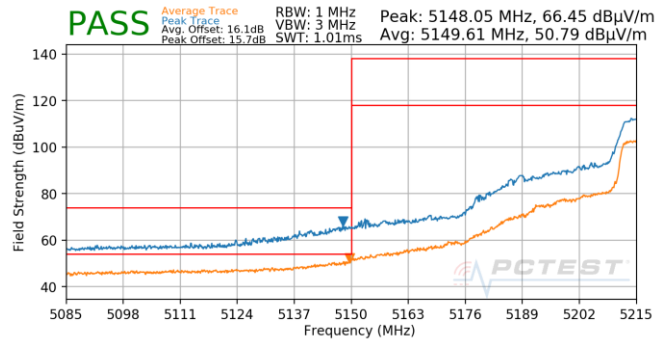

Plot 7-668. Antenna 5b (Pk & Avg, Ch.46, 802.11n, MCS3)