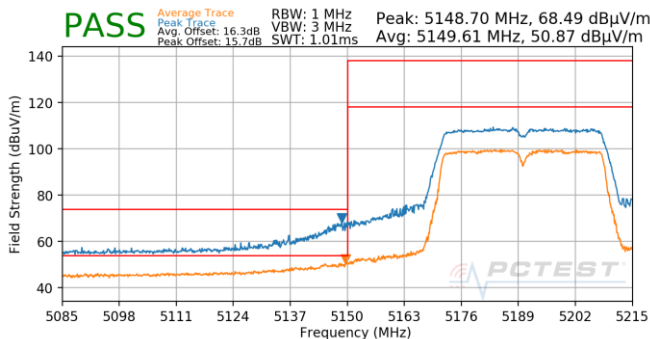

Plot 7-666. Antenna 5b (Pk & Avg, Ch.38, 802.11n, MCS5)