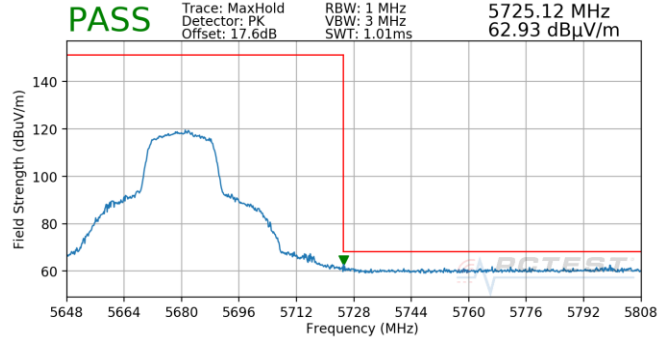

Plot 7-614. Antenna 5b (Pk, Ch.136, 802.11n, MCS3)