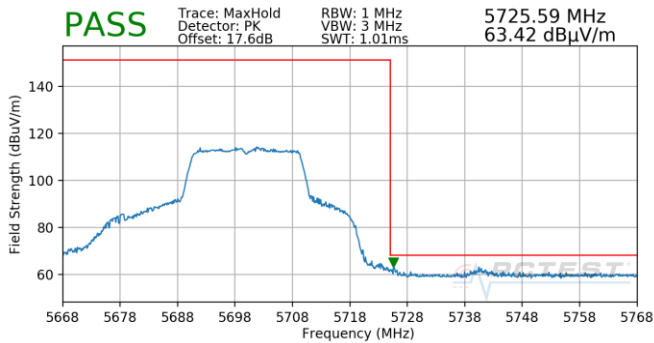

Plot 7-656. Antenna 5b (Pk, Ch.140, 802.11ax(SU), MCS3)