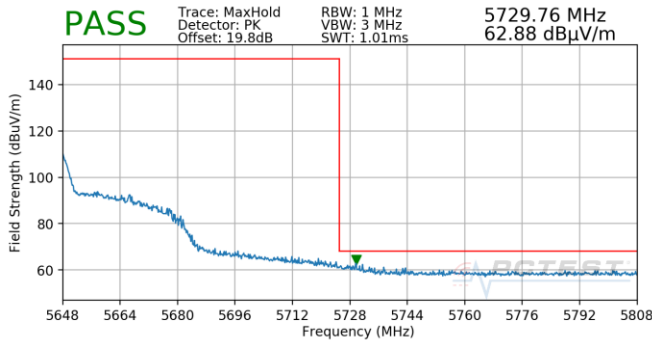

Plot 7-683. (FCC Only) Antenna 5b (Pk, Ch.126, 802.11n, MCS0)