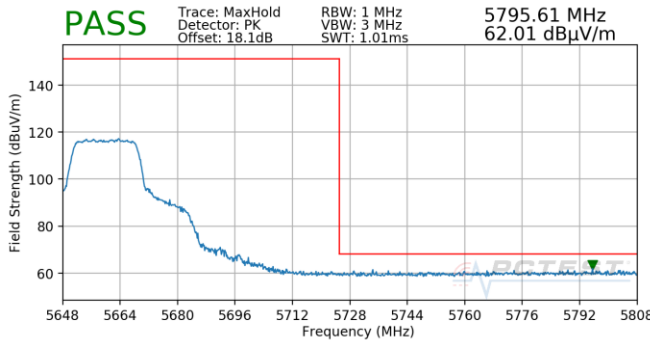

Plot 7-612. Antenna 5b (Pk, Ch.132, 802.11n, MCS5)