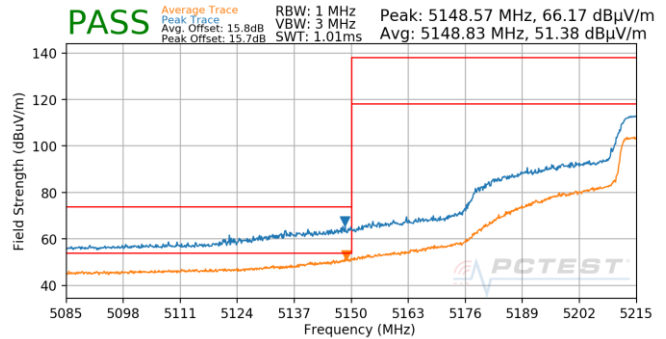

Plot 7-667. Antenna 5b (Pk & Avg, Ch.46, 802.11n, MCS0)