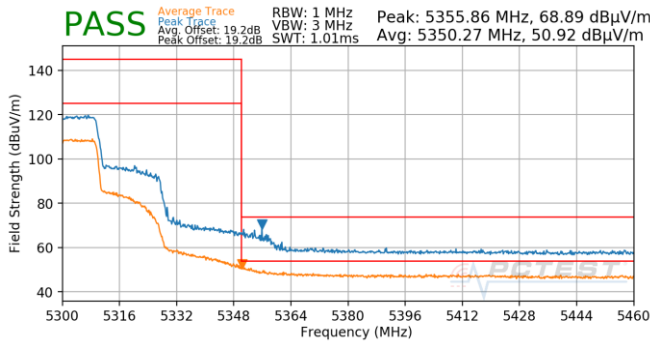

Plot 7-631. Antenna 5b (Pk & Avg, Ch.44, 802.11ax(SU), MCS11)

Plot 7-634. Antenna 5b (Pk & Avg, Ch.60, 802.11ax(SU), MCS3)

Plot 7-632. Antenna 5b (Pk & Avg, Ch.56, 802.11ax(SU), MCS11)

Plot 7-635. Antenna 5b (Pk & Avg, Ch.60, 802.11ax(SU), MCS11)