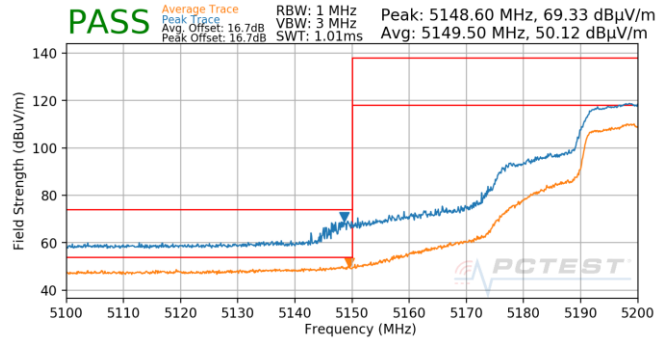

7.6.4 Antenna 5b Radiated Band Edge Measurements (20MHz BW)

\$15.407(b.1)(b.2) \$15.205 \$15.209; RSS-Gen [8.9]; RSS-Gen [8.9]

Plot 7-593. Antenna 5b (Pk & Avg, Ch.36, 802.11n, MCS0)

Plot 7-596. Antenna 5b (Pk & Avg, Ch.40, 802.11n, MCS0)