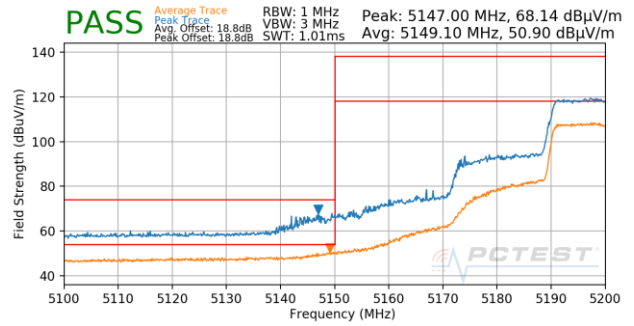

Plot 7-628. Antenna 5b (Pk & Avg, Ch.40, 802.11ax(SU), MCS0)