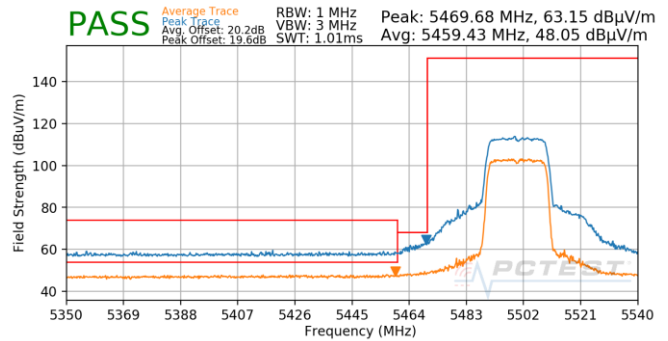

Plot 7-641. Antenna 5b (Pk & Avg, Ch.100, 802.11ax(SU), MCS11)