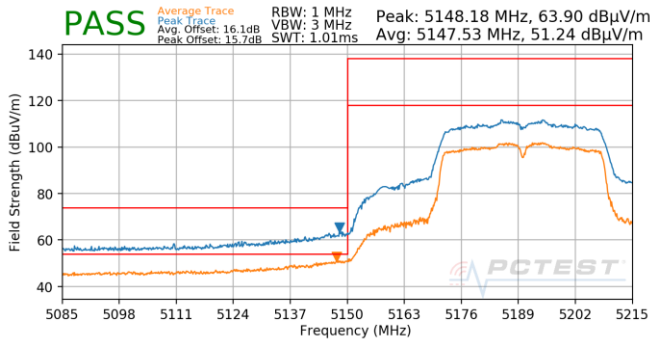

Plot 7-665. Antenna 5b (Pk & Avg, Ch.38, 802.11n, MCS3)