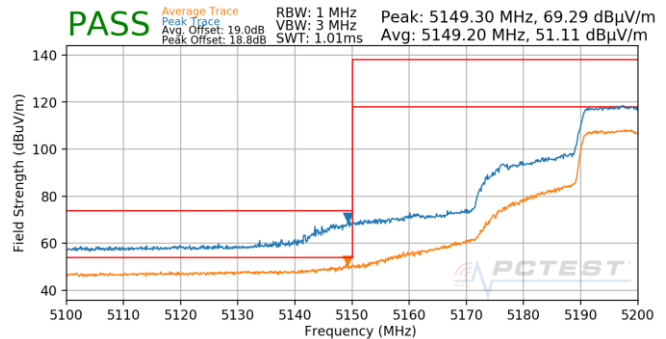

Plot 7-629. Antenna 5b (Pk & Avg, Ch.40, 802.11ax(SU), MCS3)