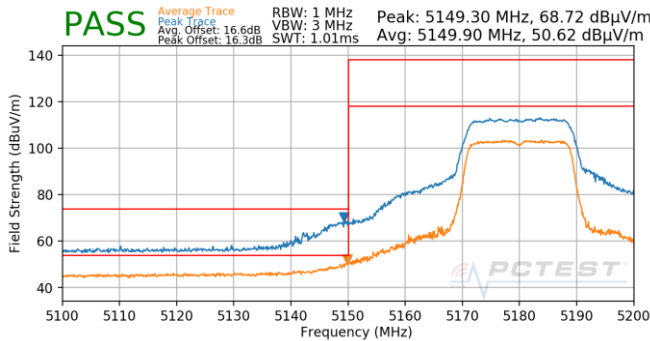

Plot 7-595. Antenna 5b (Pk & Avg, Ch.36, 802.11n, MCS5)