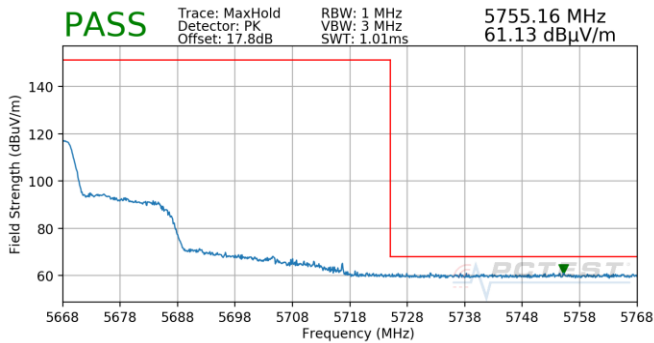

Plot 7-650. Antenna 5b (Pk, Ch.132, 802.11ax(SU), MCS3)