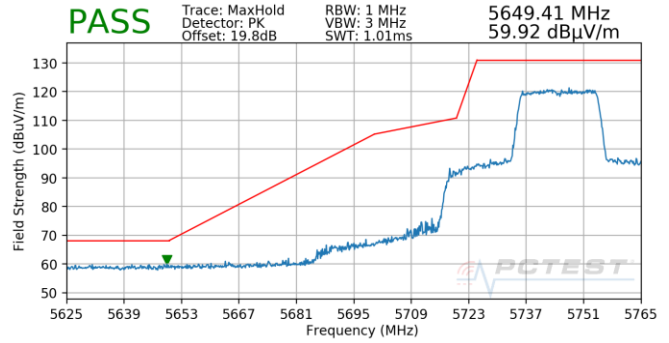

Plot 7-658. Antenna 5b (Pk, Ch.149, 802.11ax(SU), MCS0)