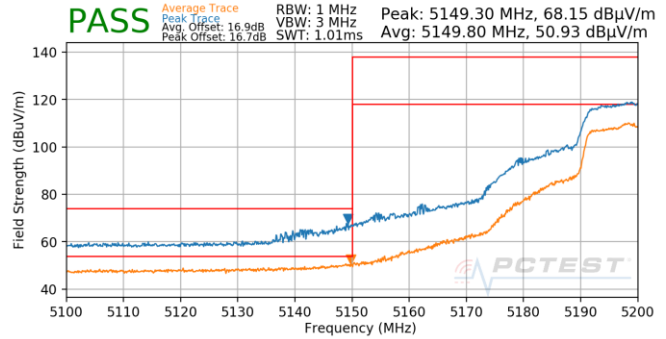

Plot 7-597. Antenna 5b (Pk & Avg, Ch.40, 802.11n, MCS3)