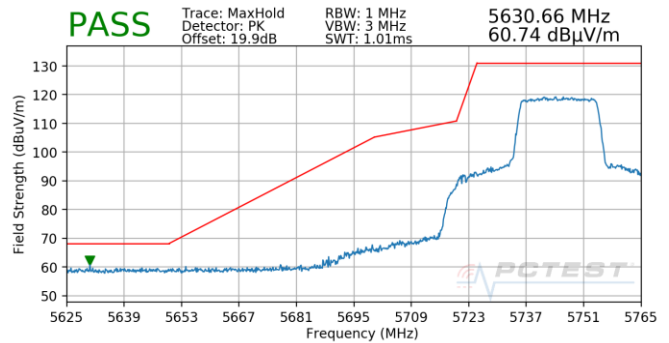

Plot 7-659. Antenna 5b (Pk, Ch.149, 802.11ax(SU), MCS3)