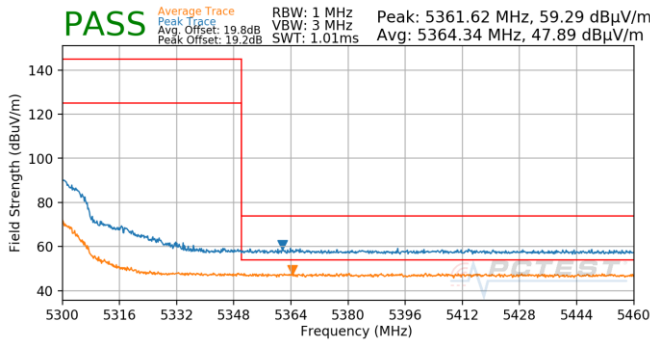

Plot 7-632. Antenna 5b (Pk & Avg, Ch.56, 802.11ax(SU), MCS11)