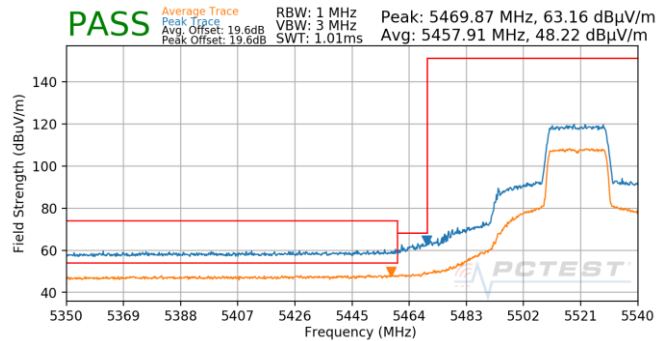

Plot 7-642. Antenna 5b (Pk & Avg, Ch.104, 802.11ax(SU), MCS0)

FCC ID: BCGA2301 IC: 579C-A2301	PCTEST Proud to be part of element	MEASUREMENT REPORT (CERTIFICATION)	Approved by: Quality Manager
Test Report S/N: 1C2101020002-15.BCG	Test Dates: 12/12/2020 - 3/10/2021	EUT Type: Tablet Device	Page 255 of 354