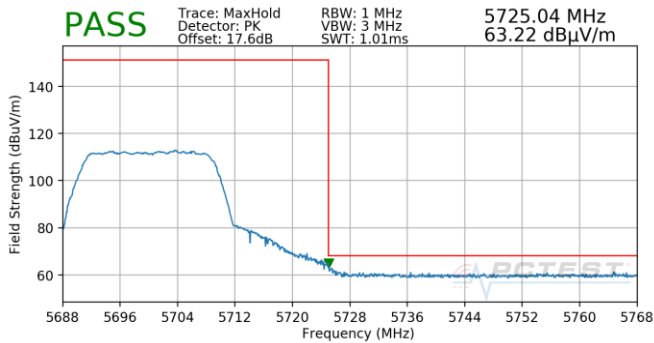

Plot 7-618. Antenna 5b (Pk, Ch.140, 802.11n, MCS5)