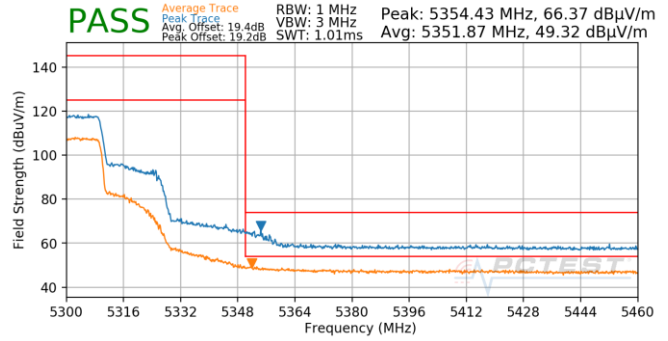

Plot 7-634. Antenna 5b (Pk & Avg, Ch.60, 802.11ax(SU), MCS3)