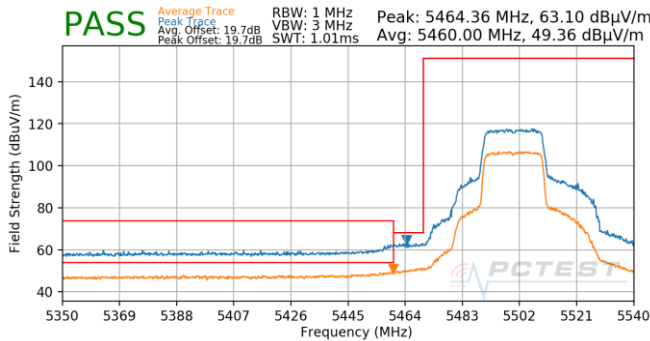

Plot 7-637. Antenna 5b (Pk & Avg, Ch.64, 802.11ax(SU), MCS3)

Plot 7-640. Antenna 5b (Pk & Avg, Ch.100, 802.11ax(SU), MCS3)

Plot 7-638. Antenna 5b (Pk & Avg, Ch.64, 802.11ax(SU), MCS11)

Plot 7-641. Antenna 5b (Pk & Avg, Ch.100, 802.11ax(SU), MCS11)