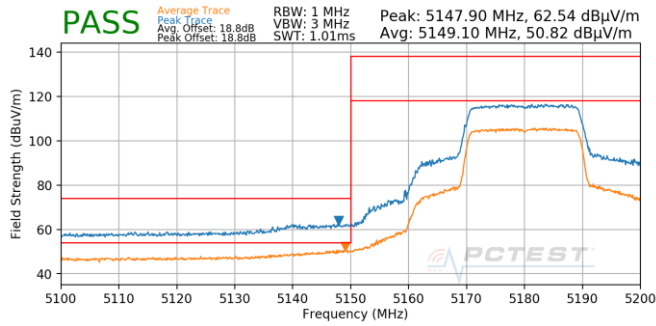

Plot 7-625. Antenna 5b (Pk & Avg, Ch.36, 802.11ax(SU), MCS0)