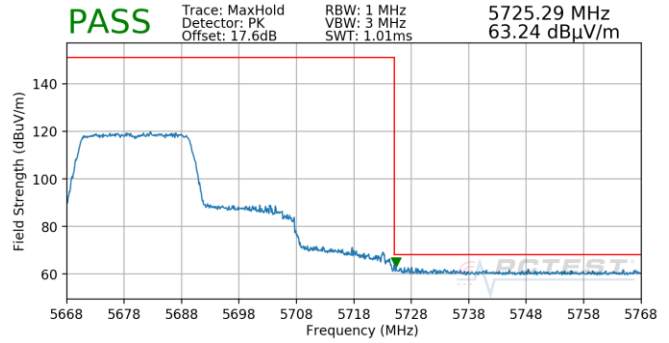

Plot 7-652. Antenna 5b (Pk, Ch.136, 802.11ax(SU), MCS0)