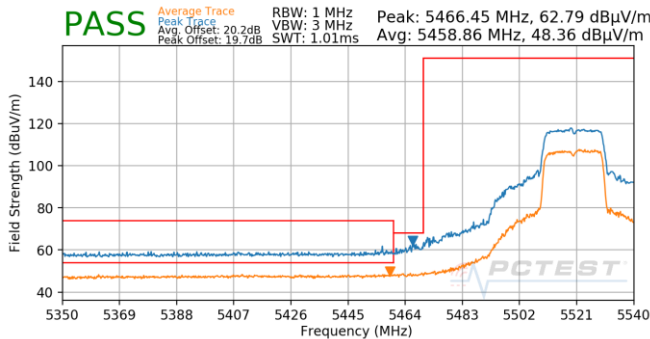

Plot 7-644. Antenna 5b (Pk & Avg, Ch.104, 802.11ax(SU), MCS11)