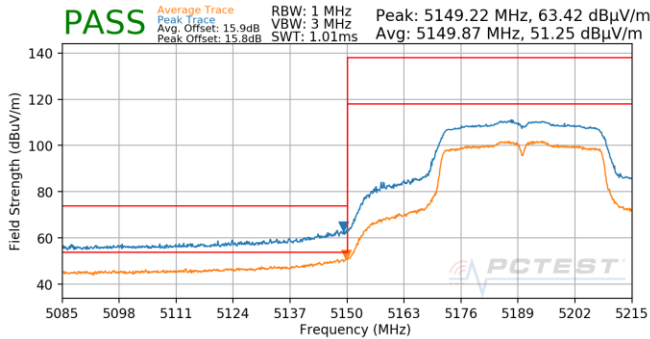

7.6.5 Antenna 5b Radiated Band Edge Measurements (40MHz BW) §15.407(b.1)(b.2) §15.205 §15.209; RSS-Gen [8.9]

Plot 7-664. Antenna 5b (Pk & Avg, Ch.38, 802.11n, MCS0)