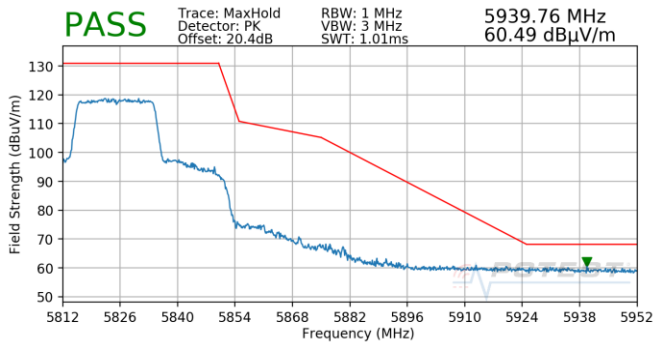

Plot 7-662. Antenna 5b (Pk, Ch.165, 802.11ax(SU), MCS3)