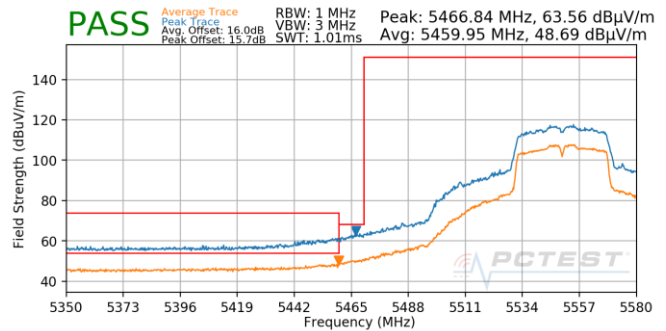

Plot 7-680. Antenna 5b (Pk & Avg, Ch.110, 802.11n, MCS3)