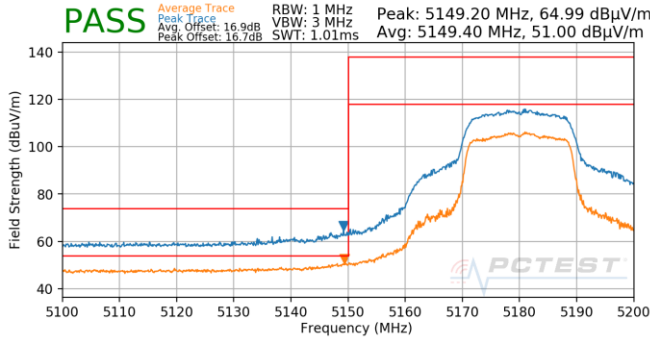

7.6.4 Antenna 5b Radiated Band Edge Measurements (20MHz BW)

\$15.407(b.1)(b.2) \$15.205 \$15.209; RSS-Gen [8.9]; RSS-Gen [8.9]

Plot 7-593. Antenna 5b (Pk & Avg, Ch.36, 802.11n, MCS0)

Plot 7-596. Antenna 5b (Pk & Avg, Ch.40, 802.11n, MCS0)