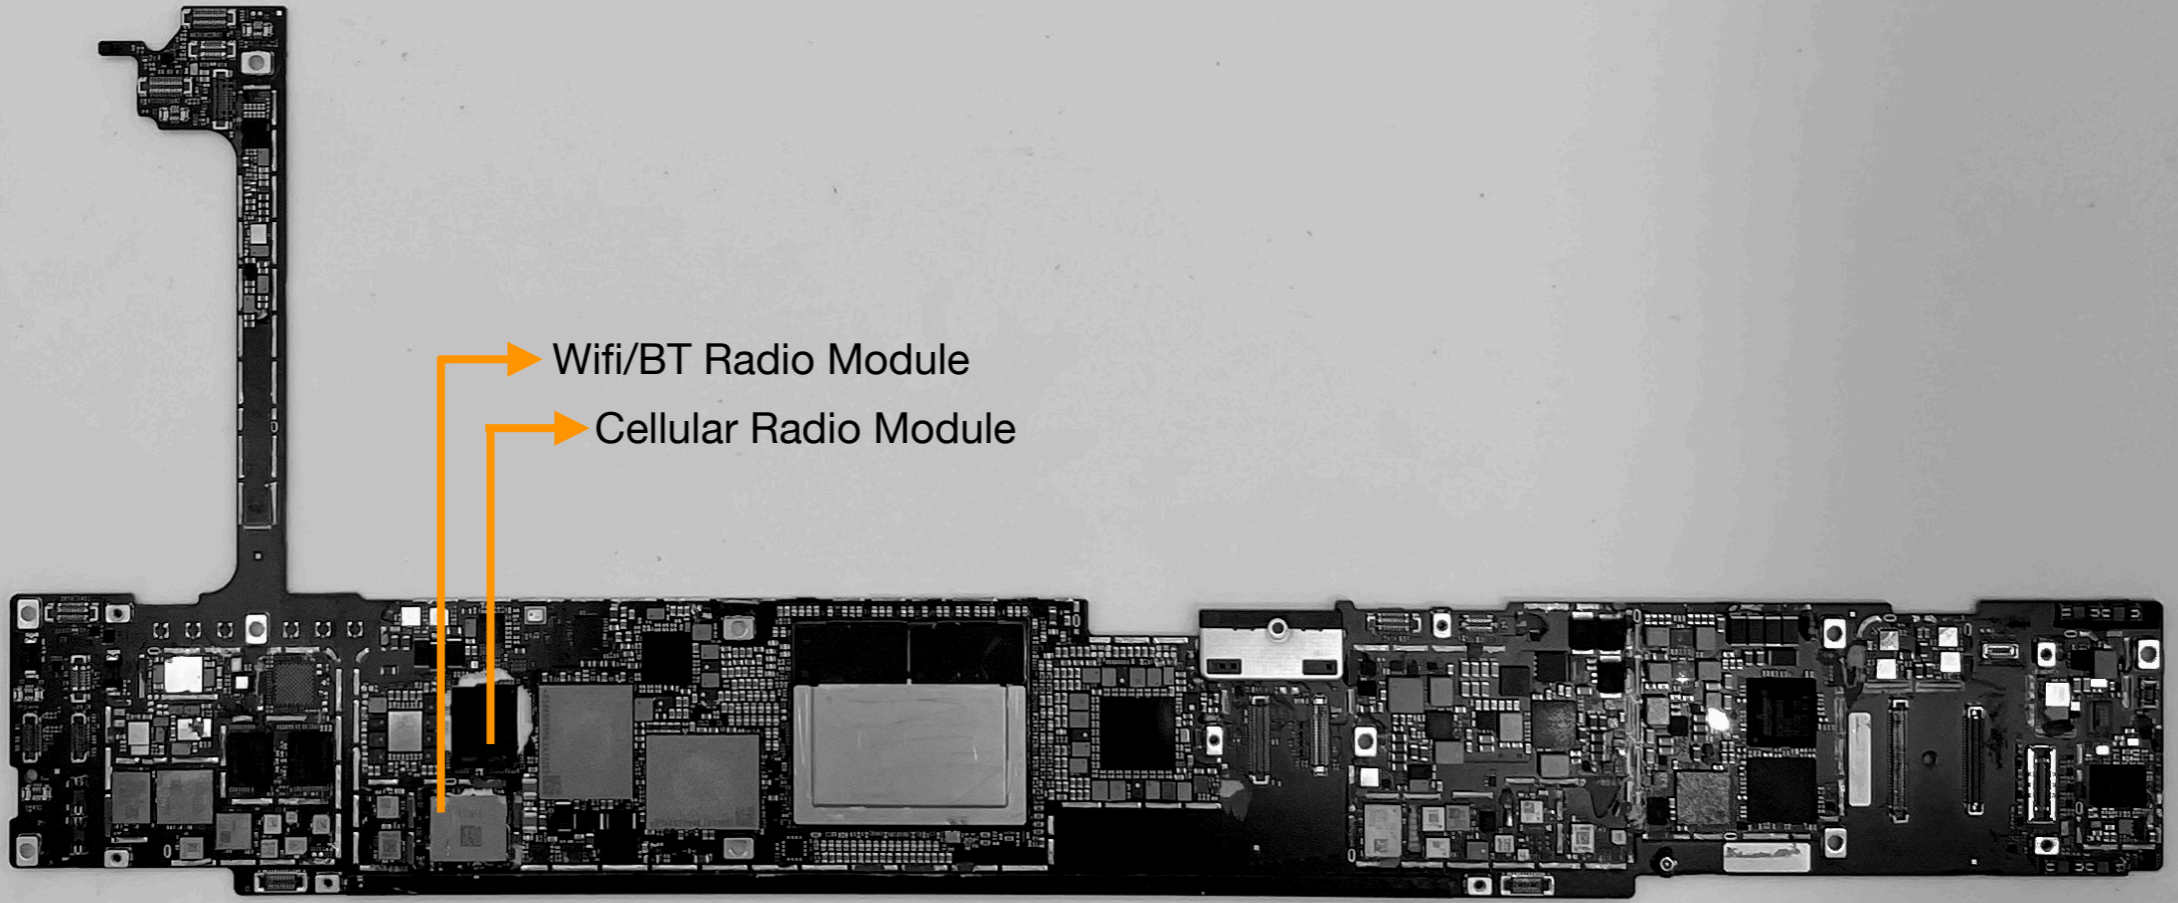

A2766
Battery - Left

A2766
MLB with Shield - Front

A2766
MLB - Back

A2766

MLB with Shield Removed - Front

Wifi/BT Radio Module

Cellular Radio Module