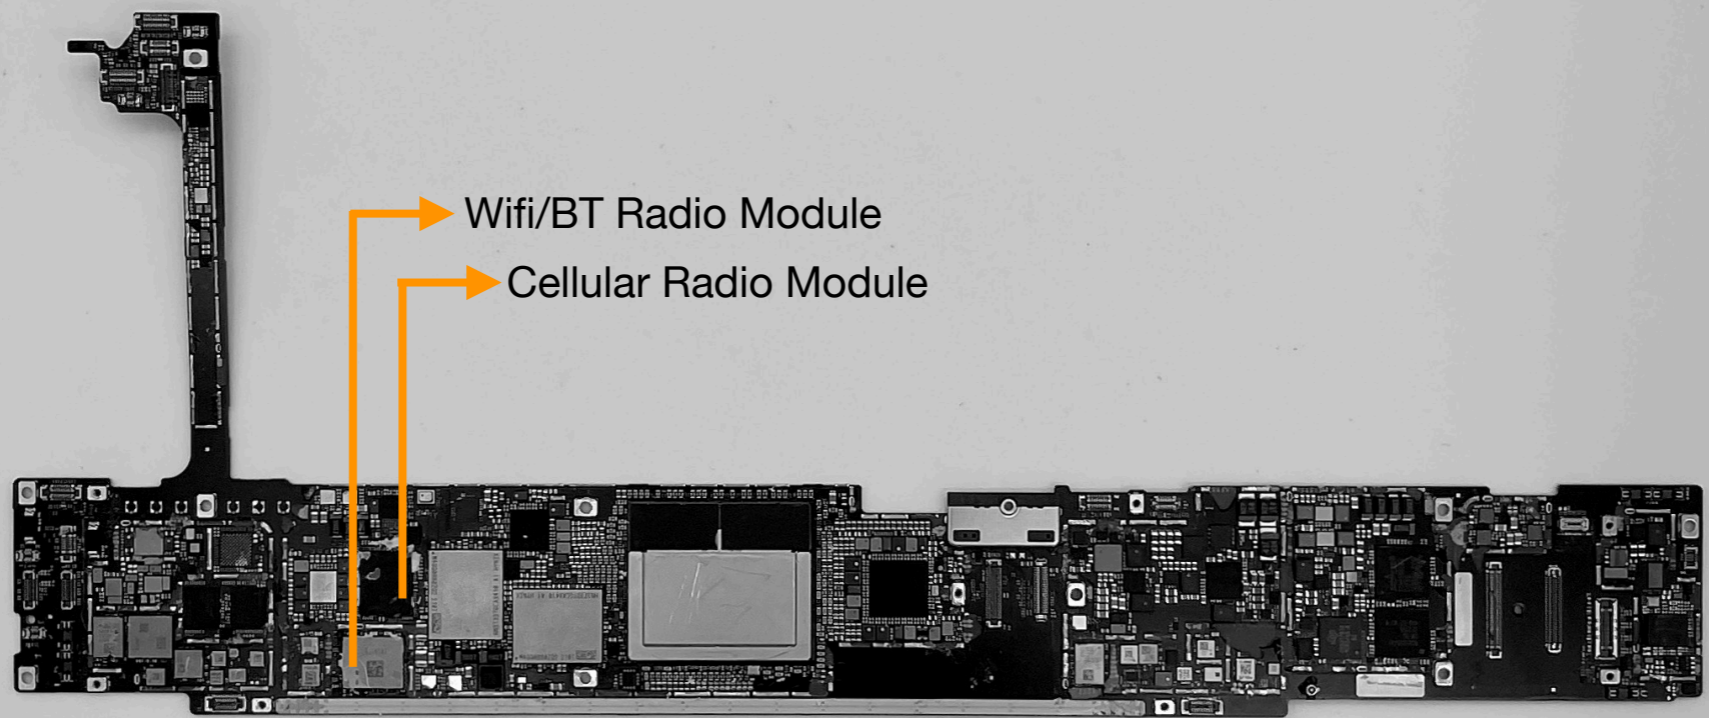

**A2437**  
Battery - Left

A2437  
MLB with Shield - Front

A2437  
MLB - Back

**A2437**  
MLB with Shield Removed - Front

Wifi/BT Radio Module

Cellular Radio Module