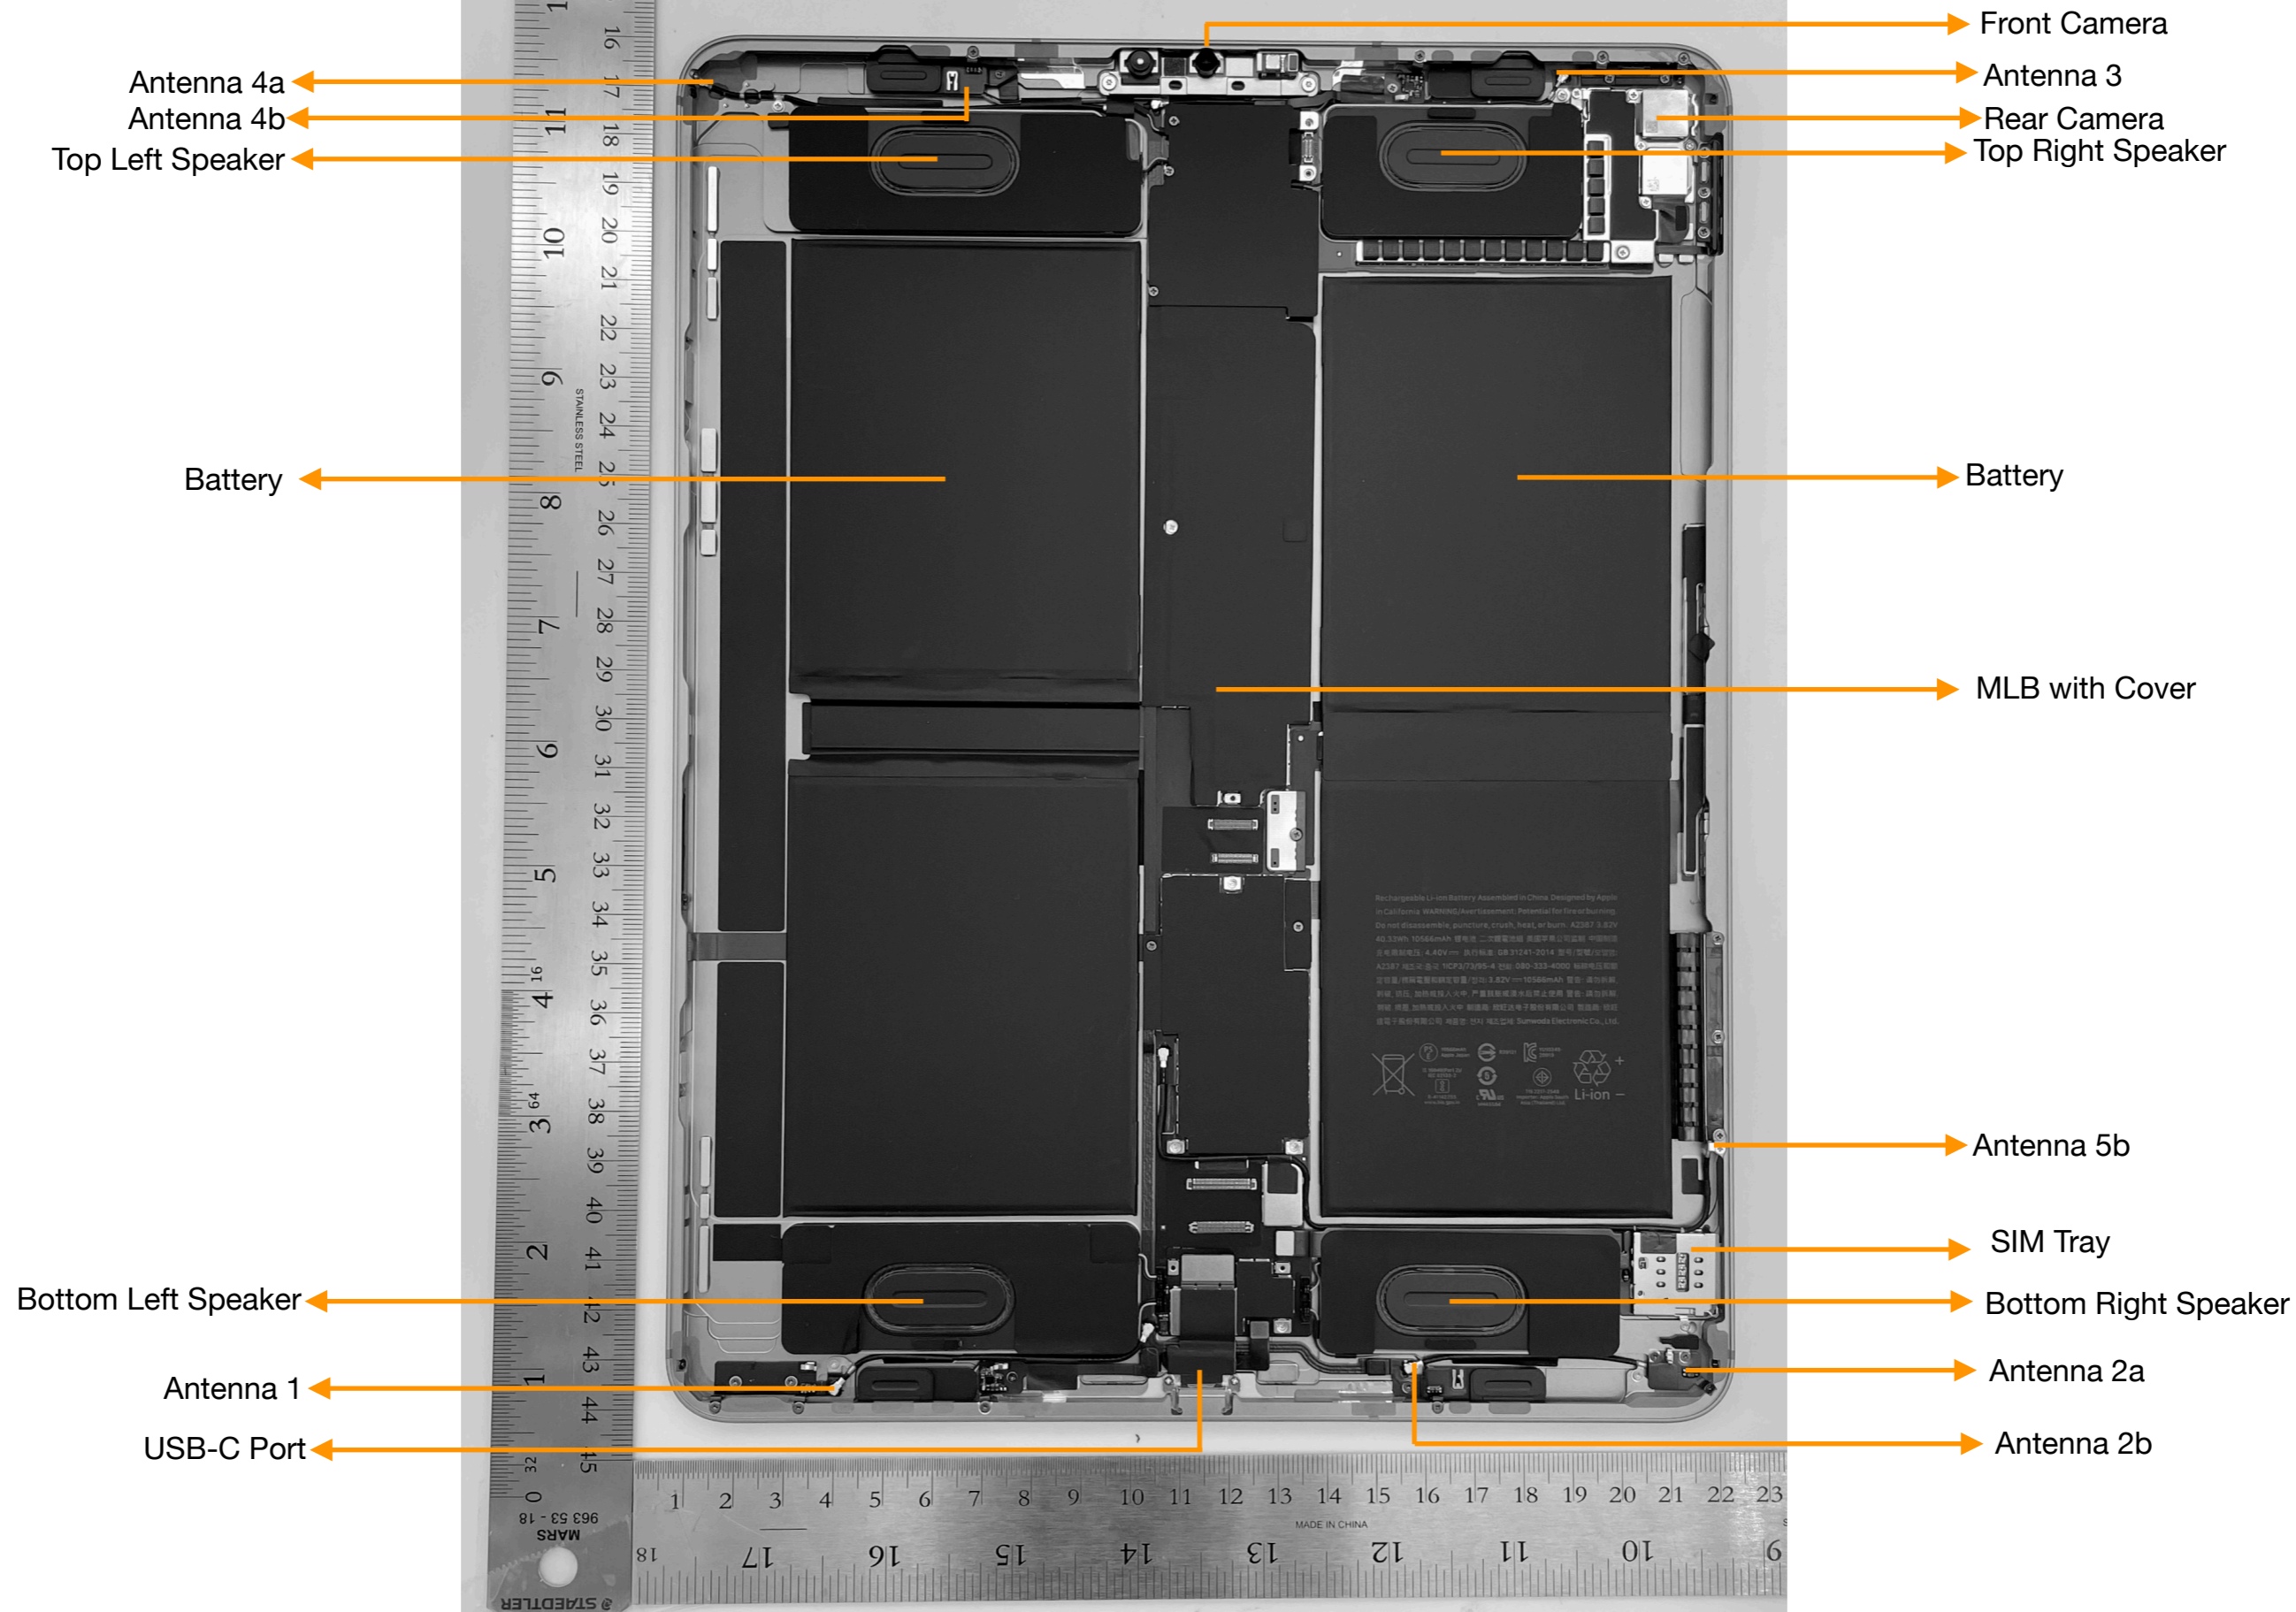

A2437

Multi-Touch Display Panel Removed

Antenna 4a
Antenna 4b
Top Left Speaker

Front Camera
Antenna 3
Rear Camera
Top Right Speaker

Battery

Battery

MLB with Cover

Bottom Left Speaker

Antenna 5b

SIM Tray

Bottom Right Speaker

Antenna 1

Antenna 2a

USB-C Port

Antenna 2b

A2437
Display Panel - Back

A2437
Antenna 4a - Front

A2437
Antenna 4a - Back

STAEDTLER
MARS
963 53 - 18

MADE IN CHINA