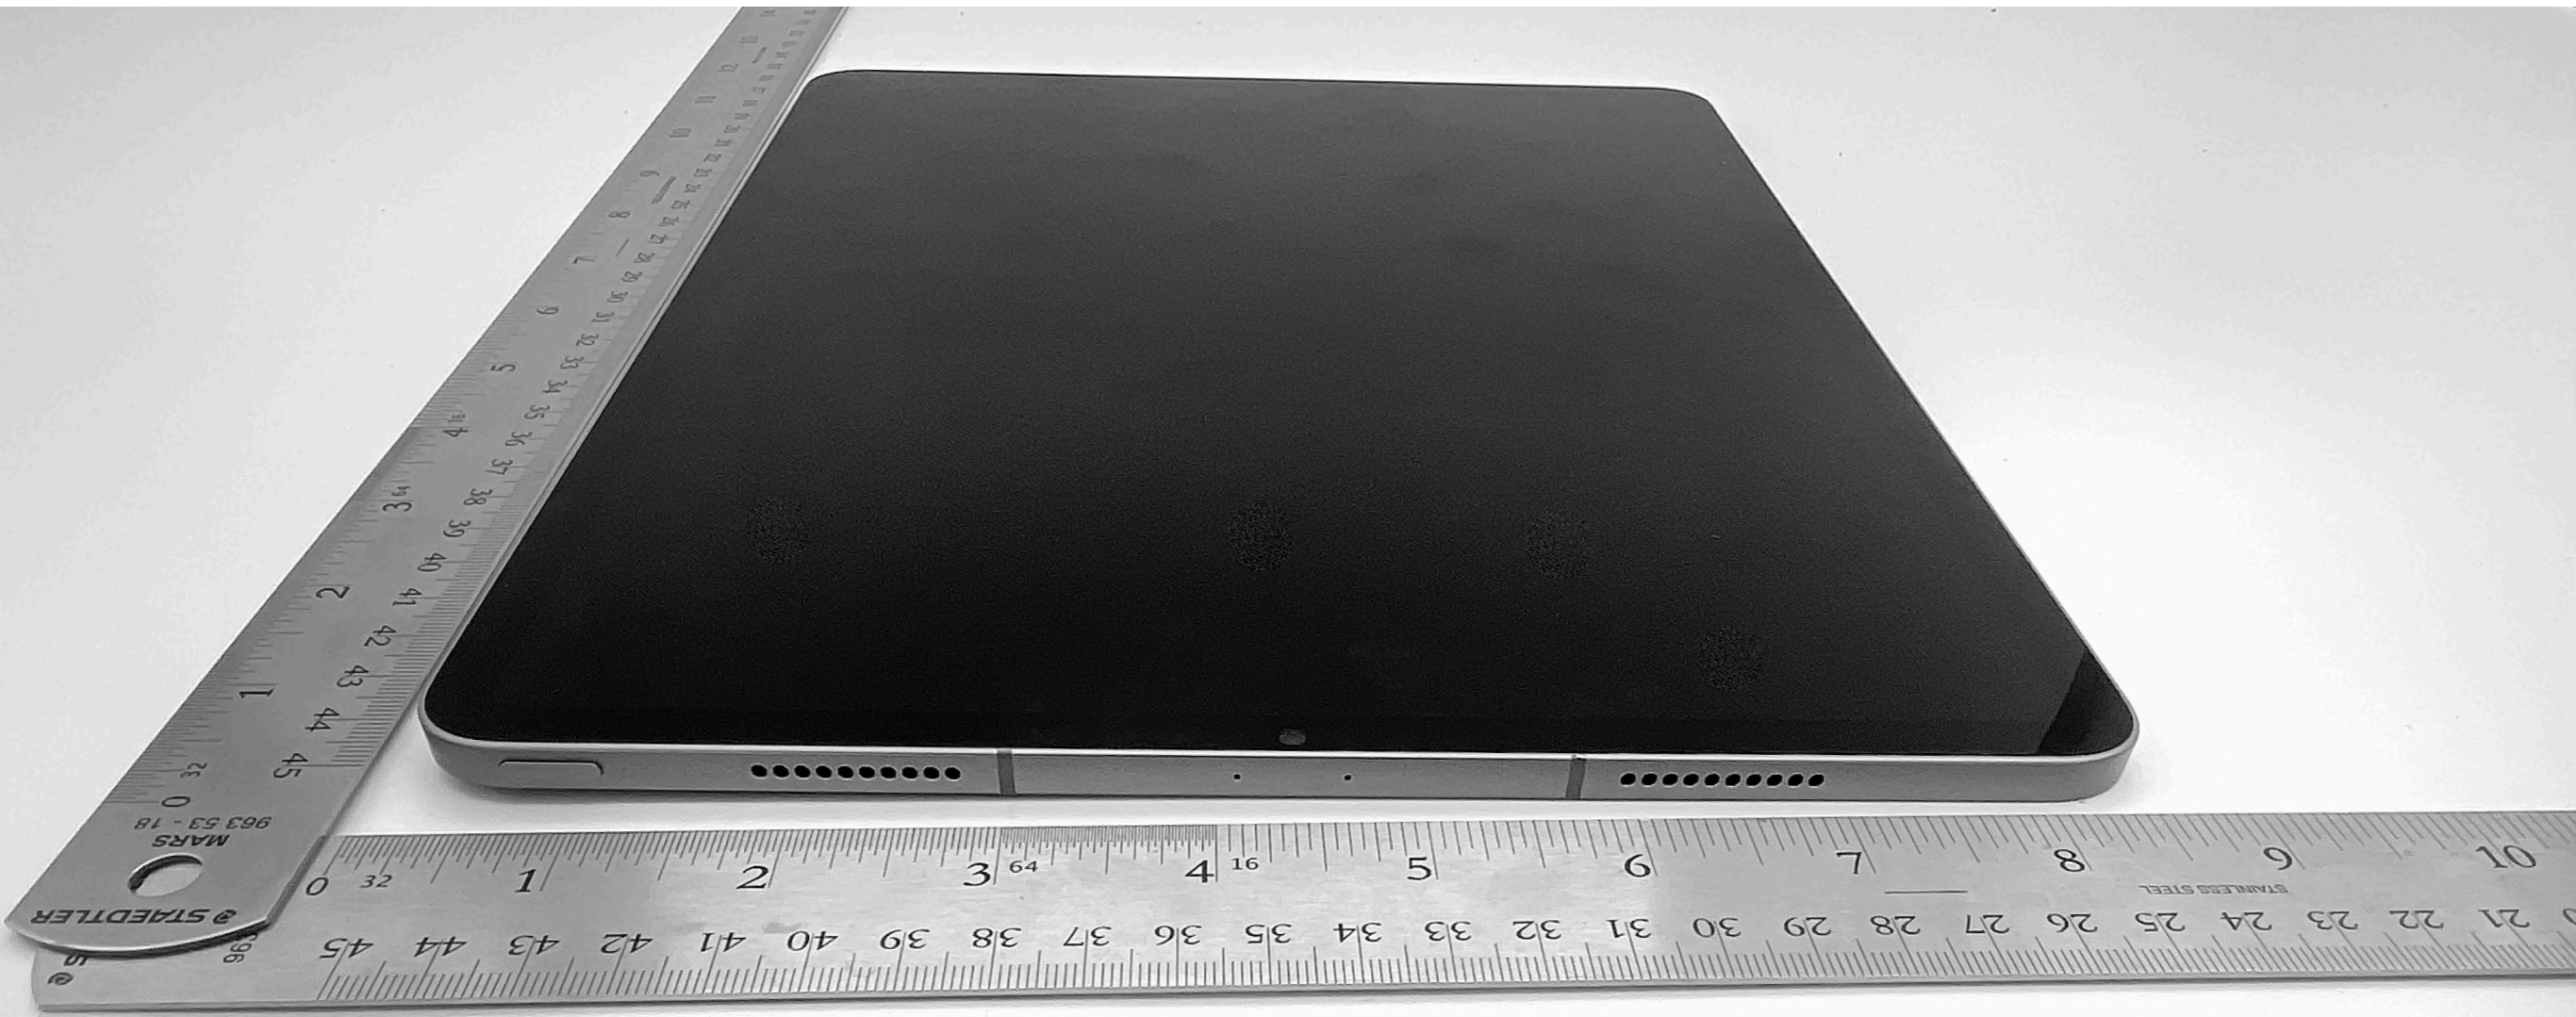

# A2437, A2766

Top Side: Power/Sleep/Wake Button, Microphone,  
Speakers

# A2437, A2766

Right Side: SIM Tray, Wireless charger for Pencil,  
Volume up/down buttons

# A2437, A2766

Bottom Side: USB-C Connector, Speakers