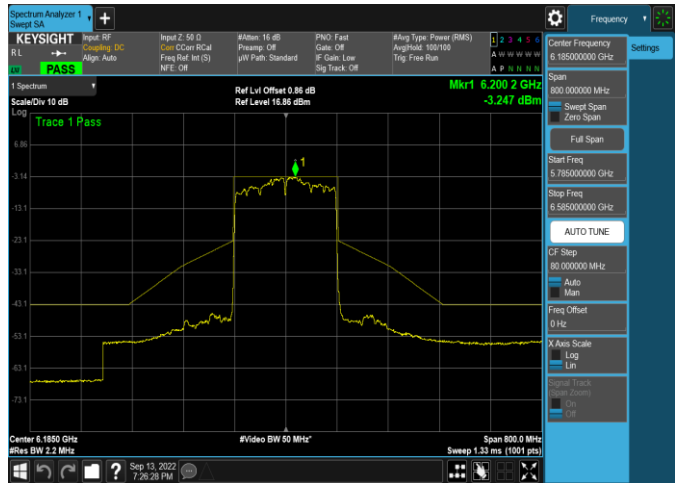

Plot 7-416. In-Band Emission Plot Antenna WF5b (160MHz 802.11ax (UNII Band 8) – Ch. 207, MCS2)

| | | | |
|--|--------------------------------------|---------------------------------------|-----------------------------------|
| FCC ID: BCGA2436 IC: 579C-A2436 | | MEASUREMENT REPORT (CERTIFICATION) | Approved by: Technical Manager |
| Test Report S/N: 1C2205090027-11-R2.BCG | Test Dates: 5/30/2022 - 9/16/2022 | EUT Type: Tablet Device | Page 131 of 280 |

Mid Data Rate

Plot 7-417. In-Band Emission Plot Antenna WF5b (20MHz 802.11a (UNII Band 5) – Ch. 45, MCS4)

Plot 7-420. In-Band Emission Plot Antenna WF5b (80MHz 802.11ax (UNII Band 5) – Ch. 39, MCS4)

Plot 7-418. In-Band Emission Plot Antenna WF5b (20MHz 802.11ax (UNII Band 5) – Ch. 45, MCS4)

Plot 7-421. In-Band Emission Plot Antenna WF5b (160MHz 802.11ax (UNII Band 5) – Ch. 47, MCS4)

Plot 7-419. In-Band Emission Plot Antenna WF5b (40MHz 802.11ax (UNII Band 5) – Ch. 43, MCS4)

Plot 7-422. In-Band Emission Plot Antenna WF5b (20MHz 802.11a (UNII Band 6) – Ch. 105, MCS4)

| | | | |
|--|--------------------------------------|---------------------------------------|-----------------------------------|
| FCC ID: BCGA2436 IC: 579C-A2436 | | MEASUREMENT REPORT (CERTIFICATION) | Approved by: Technical Manager |
| Test Report S/N: 1C2205090027-11-R2.BCG | Test Dates: 5/30/2022 - 9/16/2022 | EUT Type: Tablet Device | Page 132 of 280 |