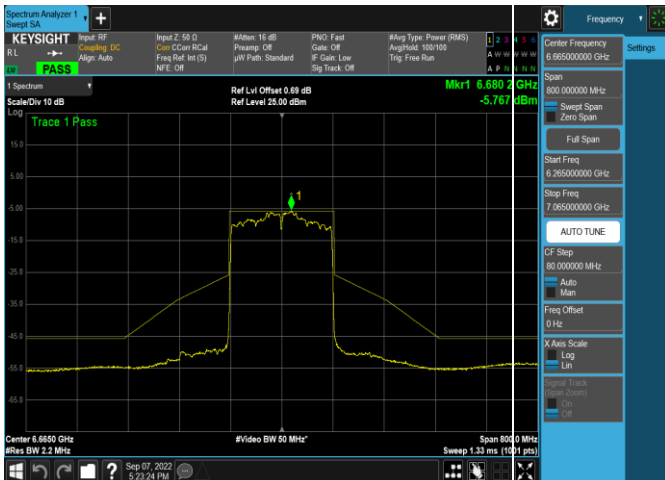

Plot 7-480. In-Band Emission Plot SDM Antenna WF5b (160MHz 802.11ax (UNII Band 7) – Ch. 143, MCS2)