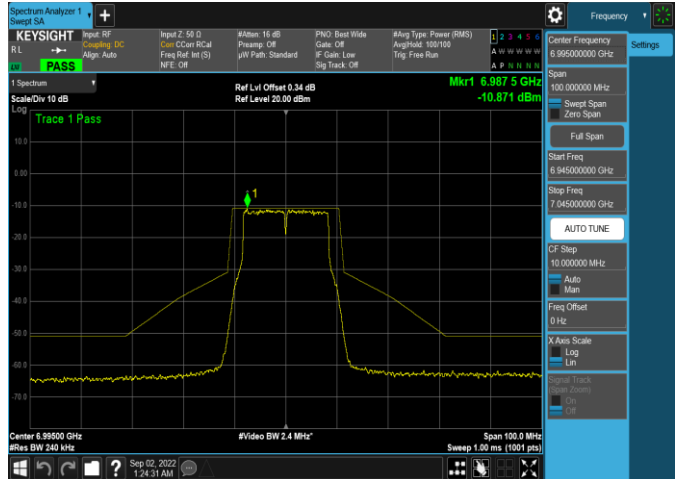

Plot 7-448. In-Band Emission Plot Antenna WF5b (20MHz 802.11a (UNII Band 8) – Ch. 209, MCS11)