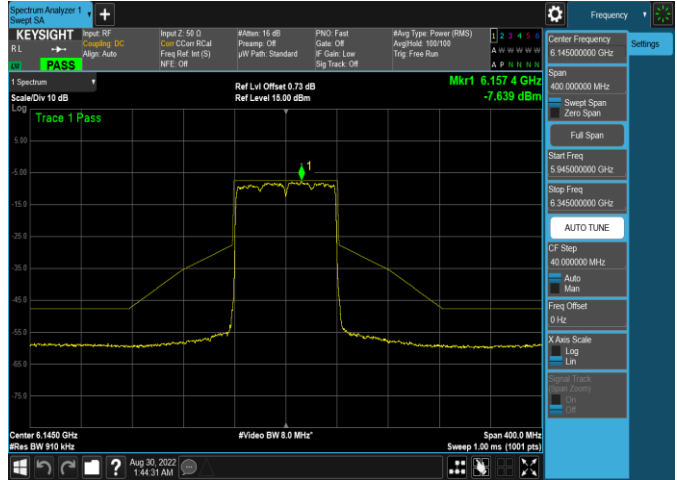

Plot 7-420. In-Band Emission Plot Antenna WF5b (80MHz 802.11ax (UNII Band 5) – Ch. 39, MCS4)