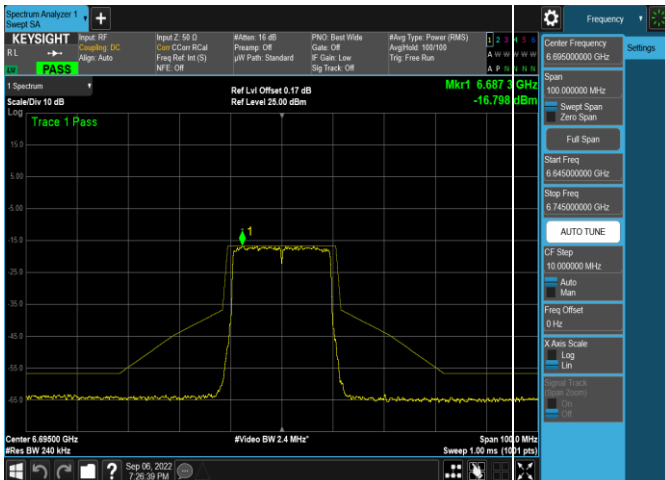

Plot 7-474. In-Band Emission Plot SDM Antenna WF5b (20MHz 802.11ax (UNII Band 7) – Ch. 149, MCS2)