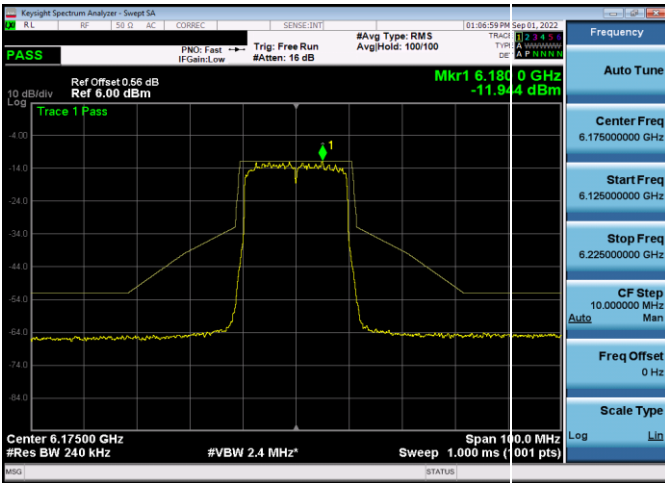

Plot 7-432. In-Band Emission Plot Antenna WF5b (20MHz 802.11a (UNII Band 8) – Ch. 209, MCS4)

| | | | |
|--|--------------------------------------|---------------------------------------|-----------------------------------|
| FCC ID: BCGA2436 IC: 579C-A2436 | | MEASUREMENT REPORT (CERTIFICATION) | Approved by: Technical Manager |
| Test Report S/N: 1C2205090027-11-R2.BCG | Test Dates: 5/30/2022 - 9/16/2022 | EUT Type: Tablet Device | Page 134 of 280 |

High Data Rate

Plot 7-433. In-Band Emission Plot Antenna WF5b (20MHz 802.11a (UNII Band 5) – Ch. 45, MCS11)

Plot 7-436. In-Band Emission Plot Antenna WF5b (80MHz 802.11ax (UNII Band 5) – Ch. 39, MCS11)

Plot 7-434. In-Band Emission Plot Antenna WF5b (20MHz 802.11ax (UNII Band 5) – Ch. 45, MCS11)