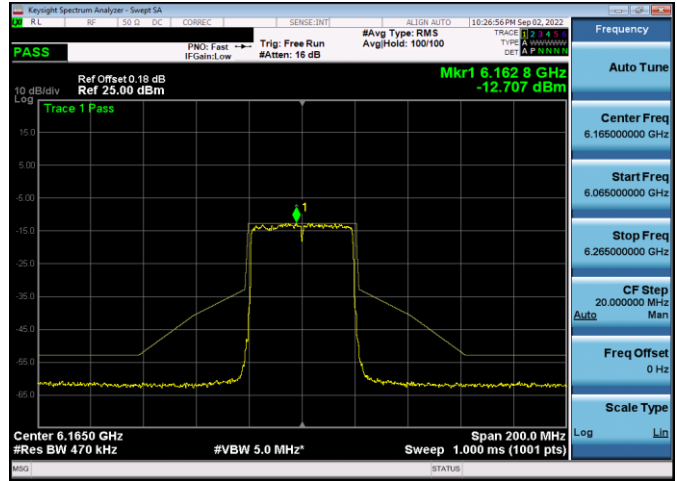

7.5.3 SDM In-Band Emission Measurements

Low Data Rate

FCC ID: BCGA2436 IC: 579C-A2436		MEASUREMENT REPORT (CERTIFICATION)	Approved by: Technical Manager
Test Report S/N: 1C2205090027-11-R2.BCG	Test Dates: 5/30/2022 - 9/16/2022	EUT Type: Tablet Device	Page 139 of 280