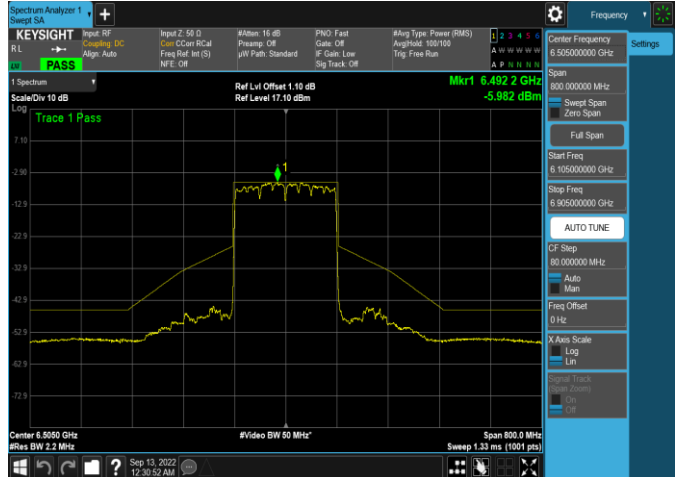

Plot 7-442. In-Band Emission Plot Antenna WF5b (160MHz 802.11ax (UNII Band 6) – Ch. 111, MCS11)