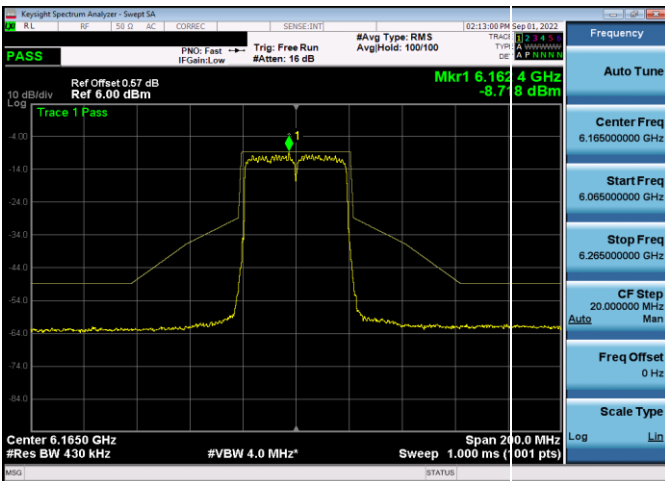

Plot 7-435. In-Band Emission Plot Antenna WF5b (40MHz 802.11ax (UNII Band 5) – Ch. 43, MCS11)