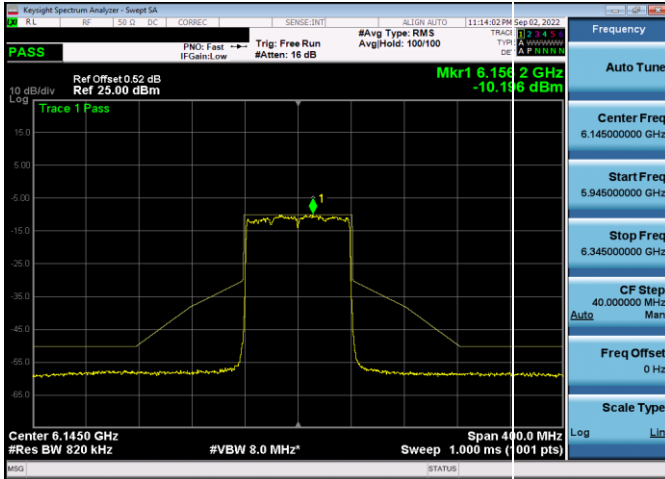

Plot 7-461. In-Band Emission Plot SDM Antenna WF5t (80MHz 802.11ax (UNII Band 5) – Ch. 39, MCS2)