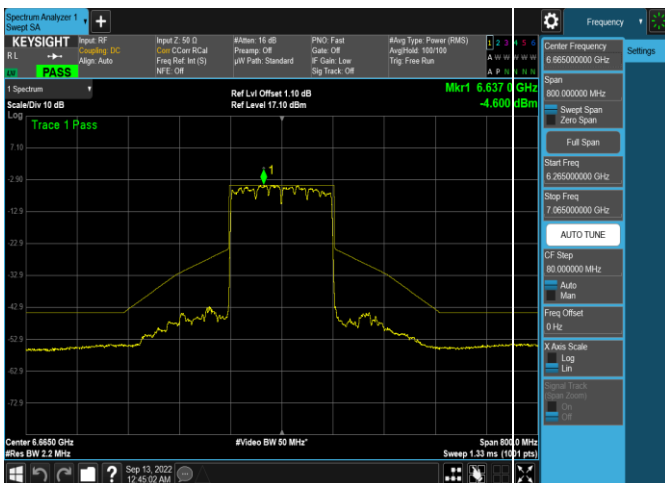

Plot 7-445. In-Band Emission Plot Antenna WF5b (40MHz 802.11ax (UNII Band 7) – Ch. 155, MCS11)

Plot 7-448. In-Band Emission Plot Antenna WF5b (20MHz 802.11a (UNII Band 8) – Ch. 209, MCS11)

Plot 7-446. In-Band Emission Plot Antenna WF5b (80MHz 802.11ax (UNII Band 7) – Ch. 151, MCS11)

Plot 7-449. In-Band Emission Plot Antenna WF5b (20MHz 802.11ax (UNII Band 8) – Ch. 209, MCS11)

Plot 7-447. In-Band Emission Plot Antenna WF5b (160MHz 802.11ax (UNII Band 7) – Ch. 143, MCS11)

Plot 7-450. In-Band Emission Plot Antenna WF5b (40MHz 802.11ax (UNII Band 8) – Ch. 211, MCS11)