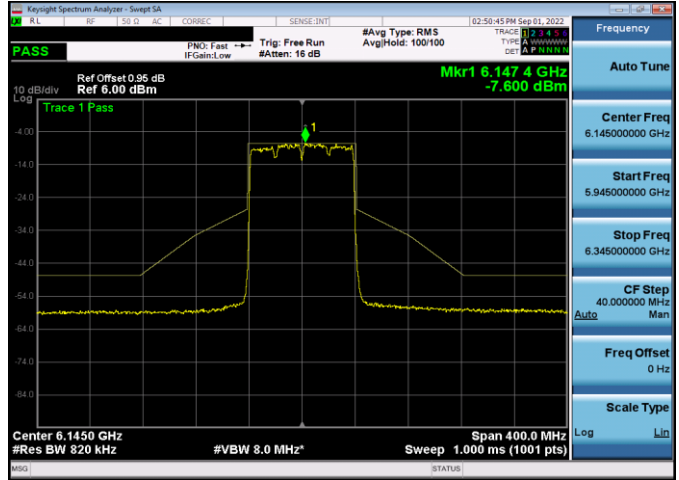

Plot 7-436. In-Band Emission Plot Antenna WF5b (80MHz 802.11ax (UNII Band 5) – Ch. 39, MCS11)