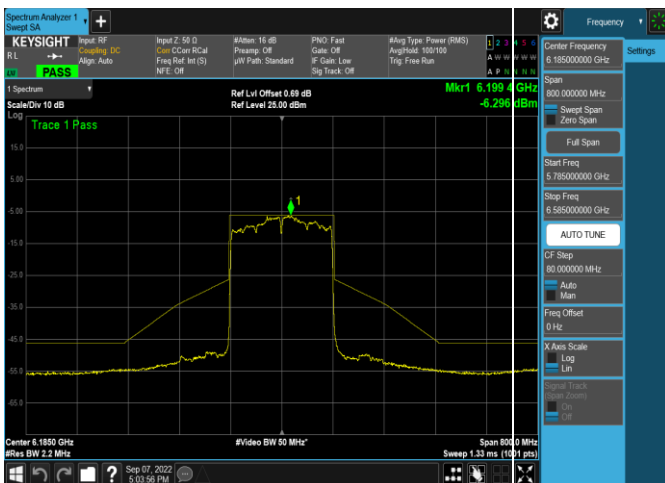

7.5.3 SDM In-Band Emission Measurements

Low Data Rate

| | | | |
|--|--------------------------------------|---------------------------------------|-----------------------------------|
| FCC ID: BCGA2436 IC: 579C-A2436 | | MEASUREMENT REPORT (CERTIFICATION) | Approved by: Technical Manager |
| Test Report S/N: 1C2205090027-11-R2.BCG | Test Dates: 5/30/2022 - 9/16/2022 | EUT Type: Tablet Device | Page 139 of 280 |

Plot 7-461. In-Band Emission Plot SDM Antenna WF5t (80MHz 802.11ax (UNII Band 5) – Ch. 39, MCS2)

Plot 7-464. In-Band Emission Plot SDM Antenna WF5b (160MHz 802.11ax (UNII Band 5) – Ch. 47, MCS2)

Plot 7-462. In-Band Emission Plot SDM Antenna WF5b (80MHz 802.11ax (UNII Band 5) – Ch. 39, MCS2)

Plot 7-465. In-Band Emission Plot SDM Antenna WF5t (20MHz 802.11ax (UNII Band 6) – Ch. 105, MCS2)

Plot 7-463. In-Band Emission Plot SDM Antenna WF5t (160MHz 802.11ax (UNII Band 5) – Ch. 47, MCS2)

Plot 7-466. In-Band Emission Plot SDM Antenna WF5b (20MHz 802.11ax (UNII Band 6) – Ch. 105, MCS2)