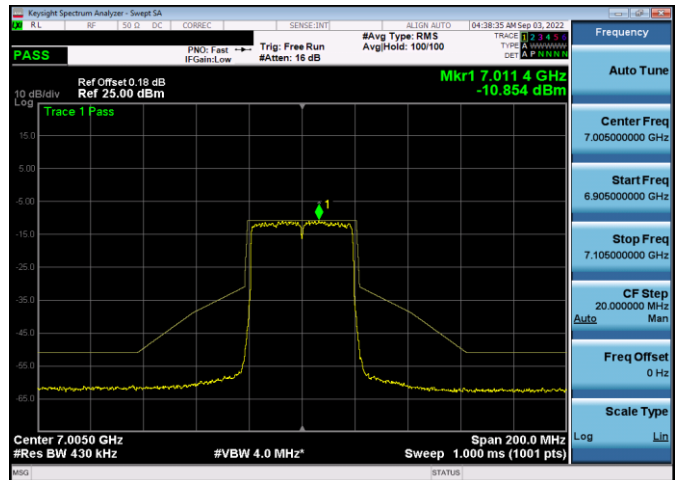

Plot 7-483. In-Band Emission Plot SDM Antenna WF5t (40MHz 802.11ax (UNII Band 8) – Ch. 211, MCS2)