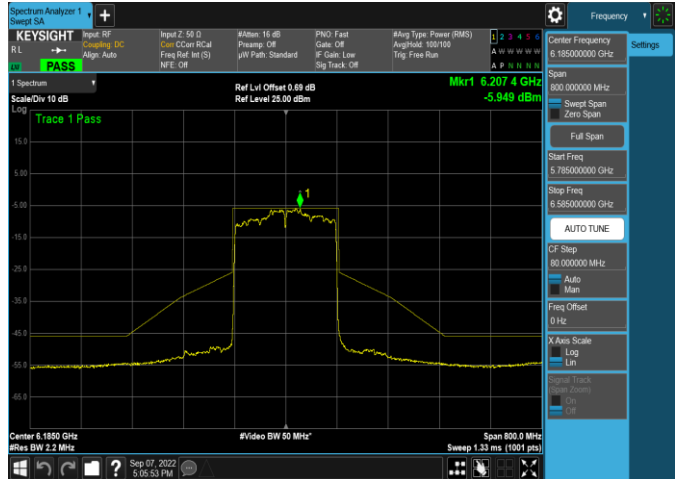

7.5.3 SDM In-Band Emission Measurements

Low Data Rate

| | | | |
|--|--------------------------------------|---------------------------------------|-----------------------------------|
| FCC ID: BCGA2436 IC: 579C-A2436 | | MEASUREMENT REPORT (CERTIFICATION) | Approved by: Technical Manager |
| Test Report S/N: 1C2205090027-11-R2.BCG | Test Dates: 5/30/2022 - 9/16/2022 | EUT Type: Tablet Device | Page 139 of 280 |

Plot 7-461. In-Band Emission Plot SDM Antenna WF5t (80MHz 802.11ax (UNII Band 5) – Ch. 39, MCS2)

Plot 7-464. In-Band Emission Plot SDM Antenna WF5b (160MHz 802.11ax (UNII Band 5) – Ch. 47, MCS2)

Plot 7-462. In-Band Emission Plot SDM Antenna WF5b (80MHz 802.11ax (UNII Band 5) – Ch. 39, MCS2)