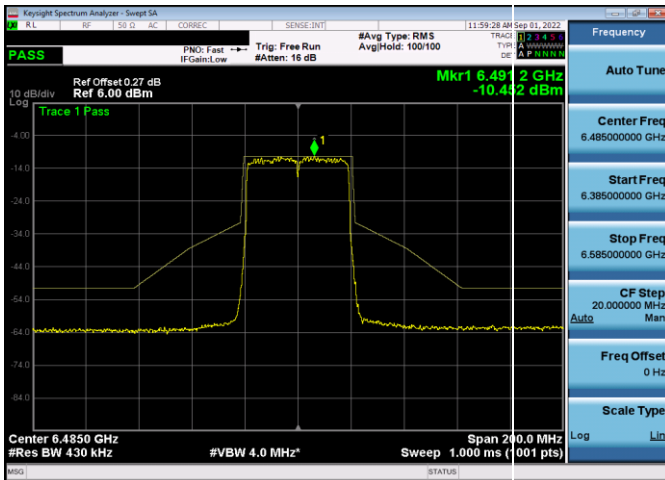

Plot 7-424. In-Band Emission Plot Antenna WF5b (40MHz 802.11ax (UNII Band 6) – Ch. 107, MCS4)