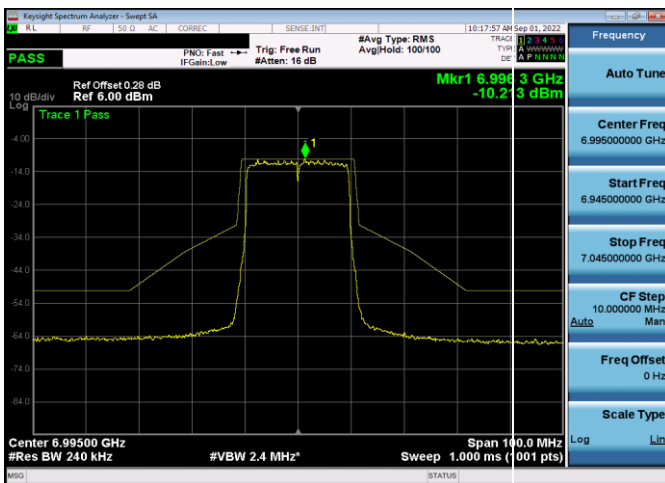

Plot 7-453. In-Band Emission Plot Antenna WF5b (20MHz 802.11ax (UNII Band 8) – Ch. 209, MCS11)