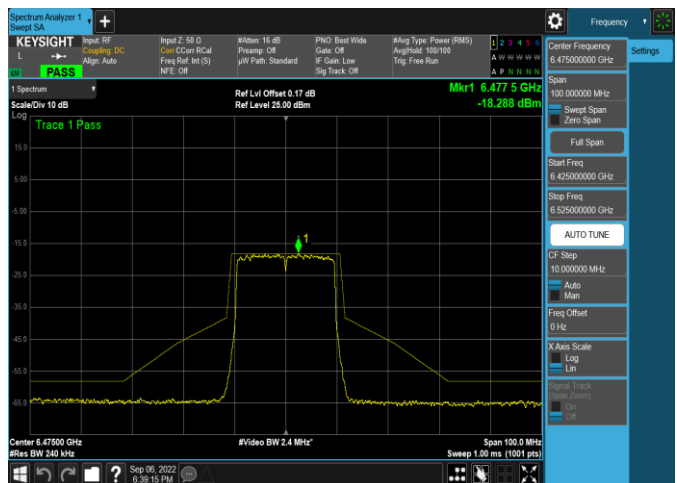

7.5.3 SDM In-Band Emission Measurements

Low Data Rate

| | | | |
|--|--------------------------------------|---------------------------------------|-----------------------------------|
| FCC ID: BCGA2436 IC: 579C-A2436 | | MEASUREMENT REPORT (CERTIFICATION) | Approved by: Technical Manager |
| Test Report S/N: 1C2205090027-11-R2.BCG | Test Dates: 5/30/2022 - 9/16/2022 | EUT Type: Tablet Device | Page 139 of 280 |

Plot 7-461. In-Band Emission Plot SDM Antenna WF5t (80MHz 802.11ax (UNII Band 5) – Ch. 39, MCS2)

Plot 7-464. In-Band Emission Plot SDM Antenna WF5b (160MHz 802.11ax (UNII Band 5) – Ch. 47, MCS2)

Plot 7-462. In-Band Emission Plot SDM Antenna WF5b (80MHz 802.11ax (UNII Band 5) – Ch. 39, MCS2)

Plot 7-465. In-Band Emission Plot SDM Antenna WF5t (20MHz 802.11ax (UNII Band 6) – Ch. 105, MCS2)

Plot 7-463. In-Band Emission Plot SDM Antenna WF5t (160MHz 802.11ax (UNII Band 5) – Ch. 47, MCS2)

Plot 7-466. In-Band Emission Plot SDM Antenna WF5b (20MHz 802.11ax (UNII Band 6) – Ch. 105, MCS2)