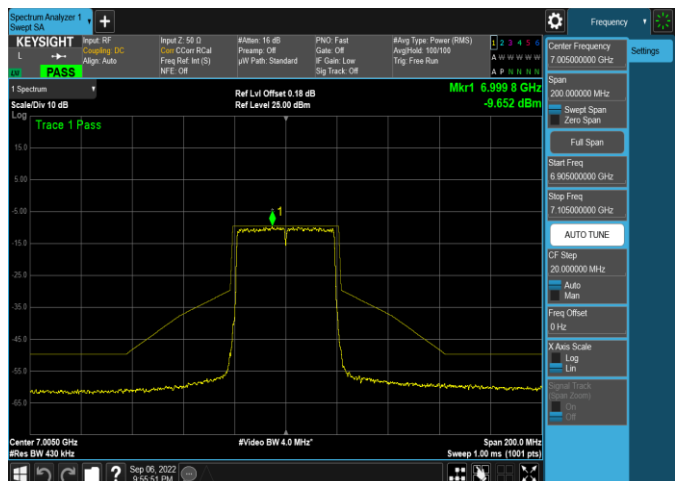

Plot 7-479. In-Band Emission Plot SDM Antenna WF5t (160MHz 802.11ax (UNII Band 7) – Ch. 143, MCS2)

Plot 7-482. In-Band Emission Plot SDM Antenna WF5b (20MHz 802.11ax (UNII Band 8) – Ch. 209, MCS2)

Plot 7-480. In-Band Emission Plot SDM Antenna WF5b (160MHz 802.11ax (UNII Band 7) – Ch. 143, MCS2)

Plot 7-483. In-Band Emission Plot SDM Antenna WF5t (40MHz 802.11ax (UNII Band 8) – Ch. 211, MCS2)

Plot 7-481. In-Band Emission Plot SDM Antenna WF5t (20MHz 802.11ax (UNII Band 8) – Ch. 209, MCS2)

Plot 7-484. In-Band Emission Plot SDM Antenna WF5b (40MHz 802.11ax (UNII Band 8) – Ch. 211, MCS2)