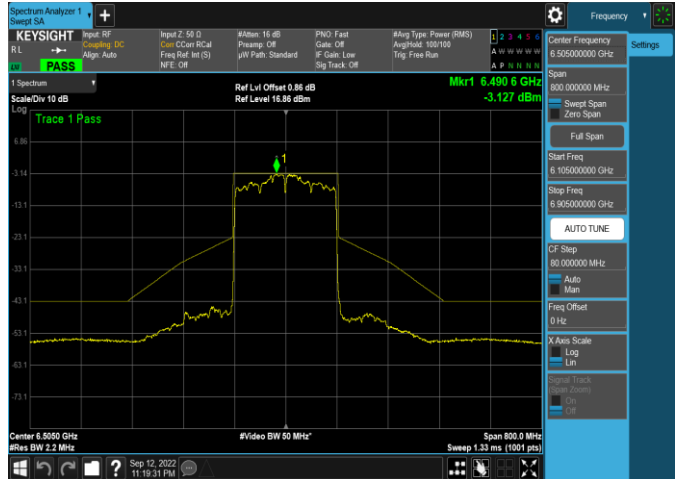

Plot 7-426. In-Band Emission Plot Antenna WF5b (160MHz 802.11ax (UNII Band 6) – Ch. 111, MCS4)