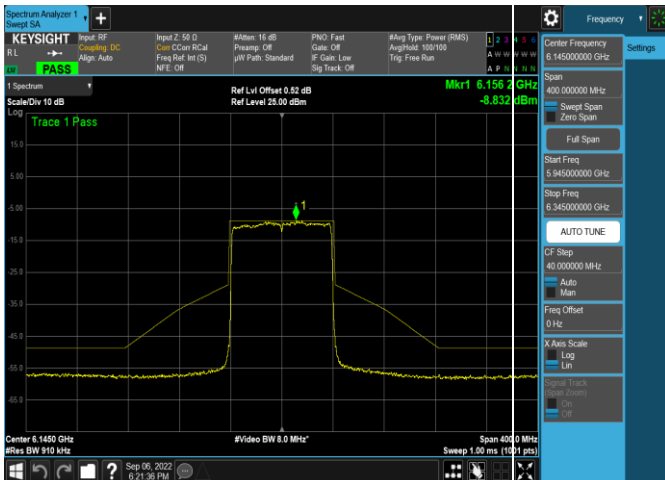

7.5.3 SDM In-Band Emission Measurements

Low Data Rate

| | | | |
|--|--------------------------------------|---------------------------------------|-----------------------------------|
| FCC ID: BCGA2436 IC: 579C-A2436 | | MEASUREMENT REPORT (CERTIFICATION) | Approved by: Technical Manager |
| Test Report S/N: 1C2205090027-11-R2.BCG | Test Dates: 5/30/2022 - 9/16/2022 | EUT Type: Tablet Device | Page 139 of 280 |

Plot 7-461. In-Band Emission Plot SDM Antenna WF5t (80MHz 802.11ax (UNII Band 5) – Ch. 39, MCS2)

Plot 7-464. In-Band Emission Plot SDM Antenna WF5b (160MHz 802.11ax (UNII Band 5) – Ch. 47, MCS2)

Plot 7-462. In-Band Emission Plot SDM Antenna WF5b (80MHz 802.11ax (UNII Band 5) – Ch. 39, MCS2)