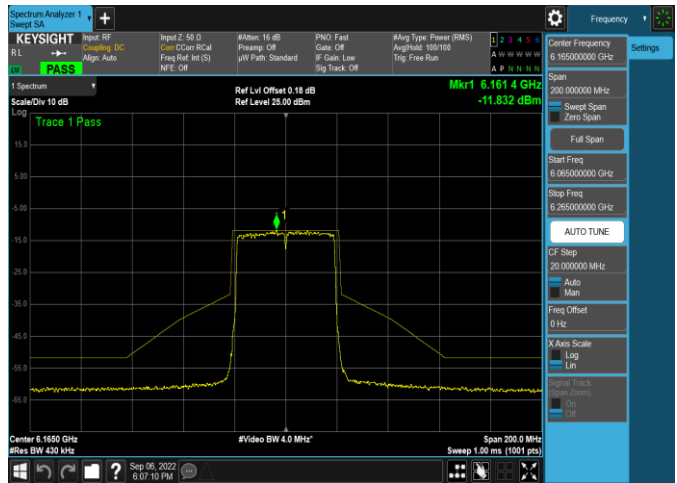

7.5.3 SDM In-Band Emission Measurements

Low Data Rate

FCC ID: BCGA2436 IC: 579C-A2436		MEASUREMENT REPORT (CERTIFICATION)	Approved by: Technical Manager
Test Report S/N: 1C2205090027-11-R2.BCG	Test Dates: 5/30/2022 - 9/16/2022	EUT Type: Tablet Device	Page 139 of 280