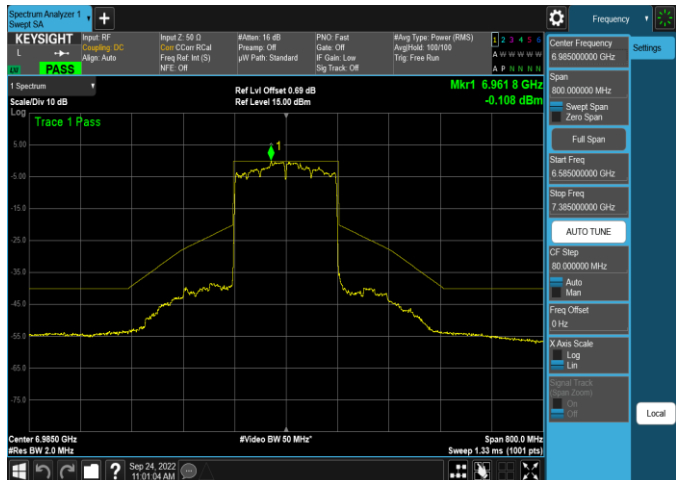

Plot 7-413. In-Band Emission Plot Antenna WF5b (20MHz 802.11ax (UNII Band 8) – Ch. 209, MCS2)

Plot 7-415. In-Band Emission Plot Antenna WF5b (80MHz 802.11ax (UNII Band 8) – Ch. 199, MCS2)

Plot 7-414. In-Band Emission Plot Antenna WF5b (40MHz 802.11ax (UNII Band 8) – Ch. 211, MCS2)

Plot 7-416. In-Band Emission Plot Antenna WF5b (160MHz 802.11ax (UNII Band 8) – Ch. 207, MCS2)

| | | | |
|--|--------------------------------------|---------------------------------------|-----------------------------------|
| FCC ID: BCGA2436 IC: 579C-A2436 | | MEASUREMENT REPORT (CERTIFICATION) | Approved by: Technical Manager |
| Test Report S/N: 1C2205090027-11-R2.BCG | Test Dates: 5/30/2022 - 9/16/2022 | EUT Type: Tablet Device | Page 131 of 280 |

Mid Data Rate

Plot 7-417. In-Band Emission Plot Antenna WF5b (20MHz 802.11a (UNII Band 5) – Ch. 45, MCS4)

Plot 7-420. In-Band Emission Plot Antenna WF5b (80MHz 802.11ax (UNII Band 5) – Ch. 39, MCS4)

Plot 7-418. In-Band Emission Plot Antenna WF5b (20MHz 802.11ax (UNII Band 5) – Ch. 45, MCS4)