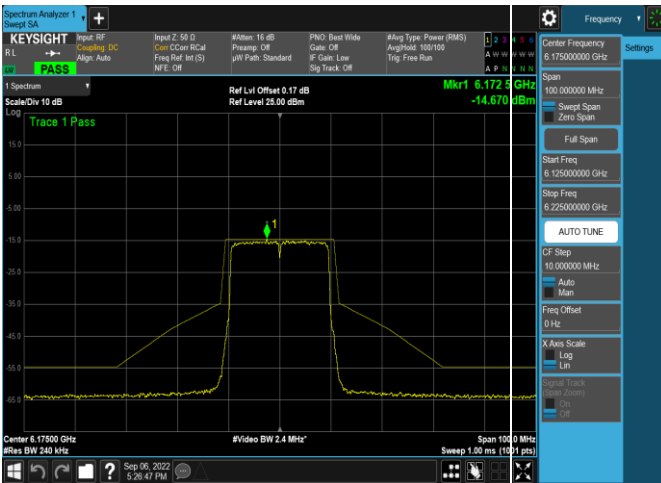

7.5.3 SDM In-Band Emission Measurements

Low Data Rate

FCC ID: BCGA2436 IC: 579C-A2436		MEASUREMENT REPORT (CERTIFICATION)	Approved by: Technical Manager
Test Report S/N: 1C2205090027-11-R2.BCG	Test Dates: 5/30/2022 - 9/16/2022	EUT Type: Tablet Device	Page 139 of 280