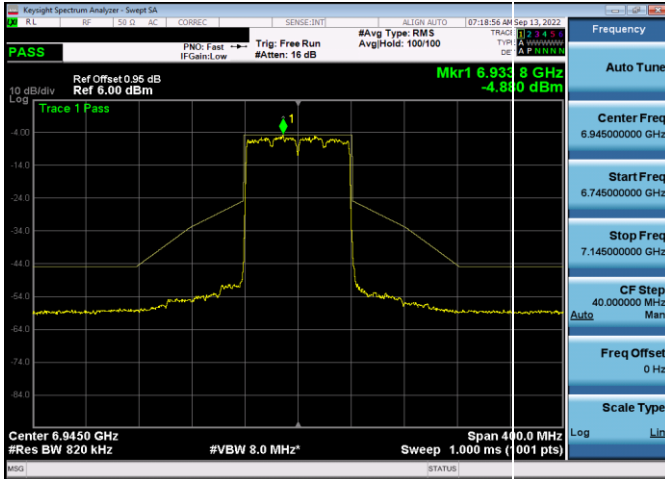

Plot 7-451. In-Band Emission Plot Antenna WF5b (80MHz 802.11ax (UNII Band 8) – Ch. 199, MCS11)