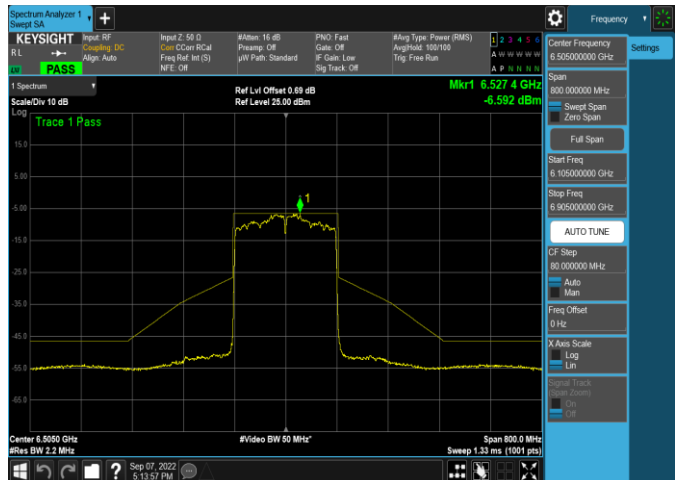

Plot 7-465. In-Band Emission Plot SDM Antenna WF5t (20MHz 802.11ax (UNII Band 6) – Ch. 105, MCS2)

Plot 7-463. In-Band Emission Plot SDM Antenna WF5t (160MHz 802.11ax (UNII Band 5) – Ch. 47, MCS2)

Plot 7-466. In-Band Emission Plot SDM Antenna WF5b (20MHz 802.11ax (UNII Band 6) – Ch. 105, MCS2)

| | | | |
|--|--------------------------------------|---------------------------------------|-----------------------------------|
| FCC ID: BCGA2436 IC: 579C-A2436 | | MEASUREMENT REPORT (CERTIFICATION) | Approved by: Technical Manager |
| Test Report S/N: 1C2205090027-11-R2.BCG | Test Dates: 5/30/2022 - 9/16/2022 | EUT Type: Tablet Device | Page 140 of 280 |

Plot 7-467. In-Band Emission Plot SDM Antenna WF5t (40MHz 802.11ax (UNII Band 6) – Ch. 107, MCS2)

Plot 7-470. In-Band Emission Plot SDM Antenna WF5b (80MHz 802.11ax (UNII Band 6) – Ch. 103, MCS2)

Plot 7-468. In-Band Emission Plot SDM Antenna WF5b (40MHz 802.11ax (UNII Band 6) – Ch. 107, MCS2)