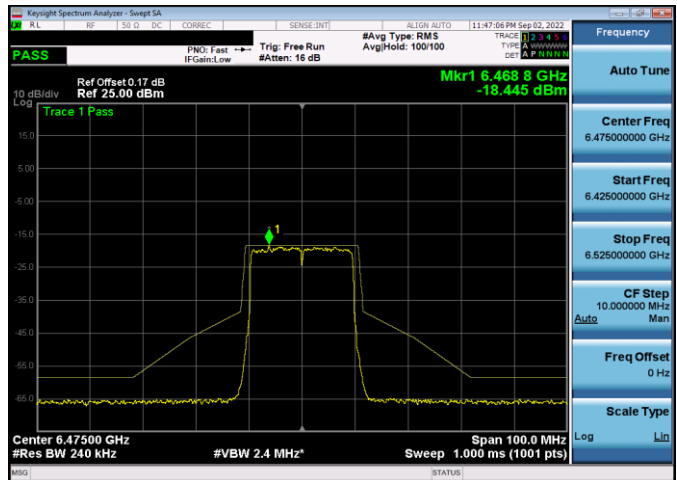

Plot 7-465. In-Band Emission Plot SDM Antenna WF5t (20MHz 802.11ax (UNII Band 6) – Ch. 105, MCS2)