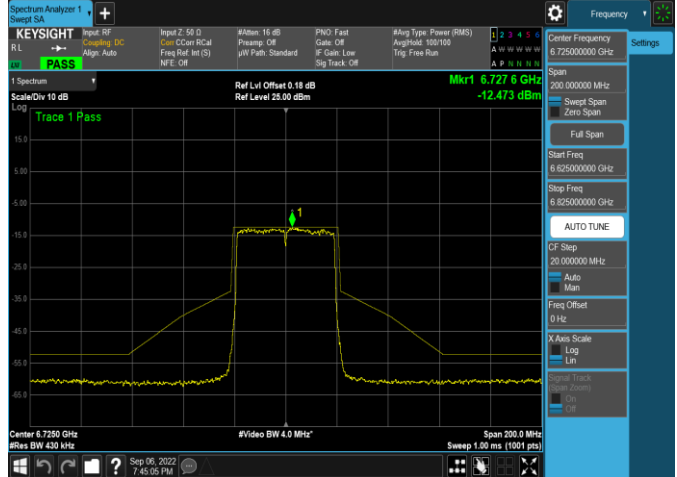

Plot 7-476. In-Band Emission Plot SDM Antenna WF5b (40MHz 802.11ax (UNII Band 7) – Ch. 155, MCS2)