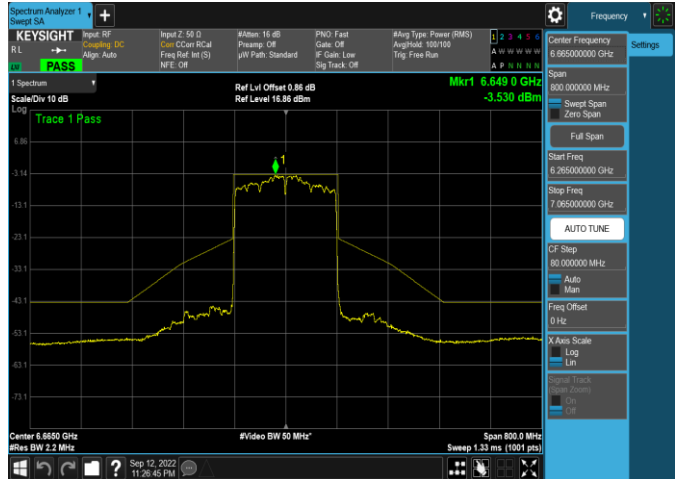

Plot 7-431. In-Band Emission Plot Antenna WF5b (160MHz 802.11ax (UNII Band 7) – Ch. 143, MCS4)