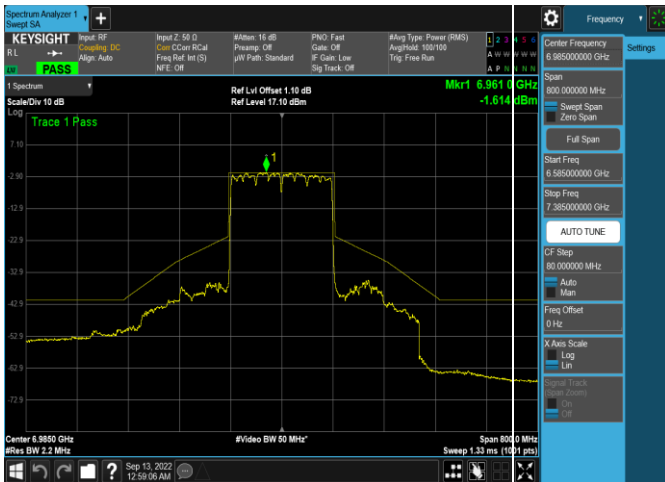

Plot 7-452. In-Band Emission Plot Antenna WF5b (160MHz 802.11ax (UNII Band 8) – Ch. 207, MCS11)