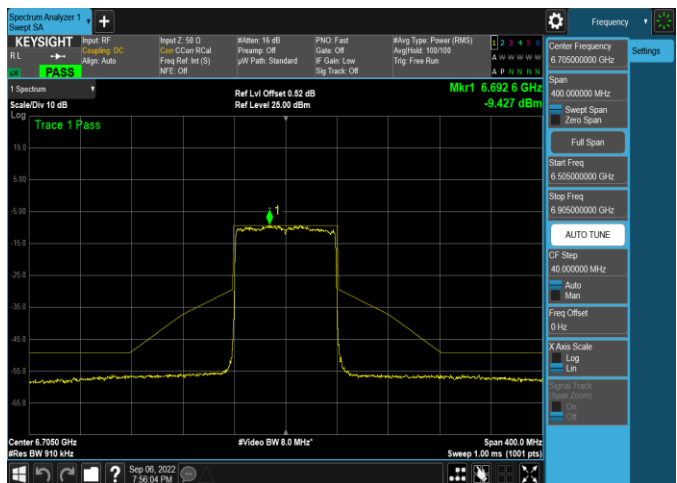

Plot 7-473. In-Band Emission Plot SDM Antenna WF5t (20MHz 802.11ax (UNII Band 7) – Ch. 149, MCS2)

Plot 7-476. In-Band Emission Plot SDM Antenna WF5b (40MHz 802.11ax (UNII Band 7) – Ch. 155, MCS2)

Plot 7-474. In-Band Emission Plot SDM Antenna WF5b (20MHz 802.11ax (UNII Band 7) – Ch. 149, MCS2)

Plot 7-477. In-Band Emission Plot SDM Antenna WF5t (80MHz 802.11ax (UNII Band 7) – Ch. 151, MCS2)

Plot 7-475. In-Band Emission Plot SDM Antenna WF5t (40MHz 802.11ax (UNII Band 7) – Ch. 155, MCS2)

Plot 7-478. In-Band Emission Plot SDM Antenna WF5b (80MHz 802.11ax (UNII Band 7) – Ch. 151, MCS2)