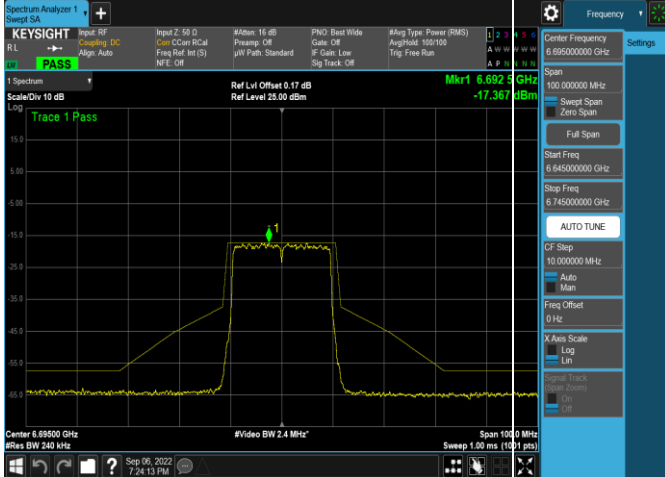

Plot 7-473. In-Band Emission Plot SDM Antenna WF5t (20MHz 802.11ax (UNII Band 7) – Ch. 149, MCS2)