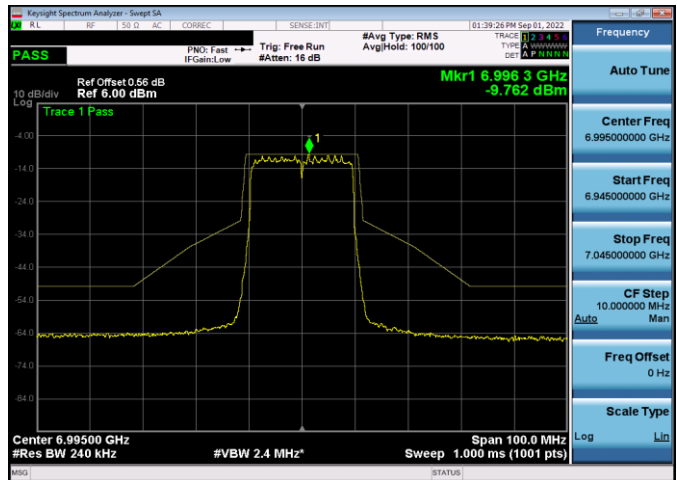

Plot 7-449. In-Band Emission Plot Antenna WF5b (20MHz 802.11ax (UNII Band 8) – Ch. 209, MCS11)