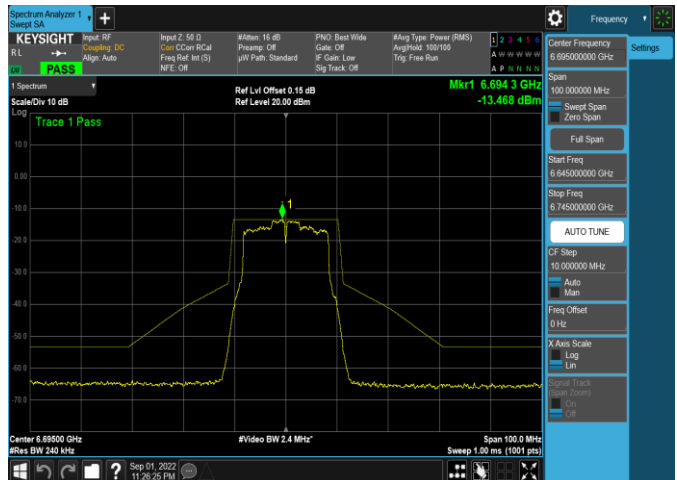

Plot 7-421. In-Band Emission Plot Antenna WF5b (160MHz 802.11ax (UNII Band 5) – Ch. 47, MCS4)

Plot 7-419. In-Band Emission Plot Antenna WF5b (40MHz 802.11ax (UNII Band 5) – Ch. 43, MCS4)

Plot 7-422. In-Band Emission Plot Antenna WF5b (20MHz 802.11a (UNII Band 6) – Ch. 105, MCS4)

| | | | |
|--|--------------------------------------|---------------------------------------|-----------------------------------|
| FCC ID: BCGA2436 IC: 579C-A2436 | | MEASUREMENT REPORT (CERTIFICATION) | Approved by: Technical Manager |
| Test Report S/N: 1C2205090027-11-R2.BCG | Test Dates: 5/30/2022 - 9/16/2022 | EUT Type: Tablet Device | Page 132 of 280 |

Plot 7-423. In-Band Emission Plot Antenna WF5b (20MHz 802.11ax (UNII Band 6) – Ch. 105, MCS4)

Plot 7-426. In-Band Emission Plot Antenna WF5b (160MHz 802.11ax (UNII Band 6) – Ch. 111, MCS4)

Plot 7-424. In-Band Emission Plot Antenna WF5b (40MHz 802.11ax (UNII Band 6) – Ch. 107, MCS4)