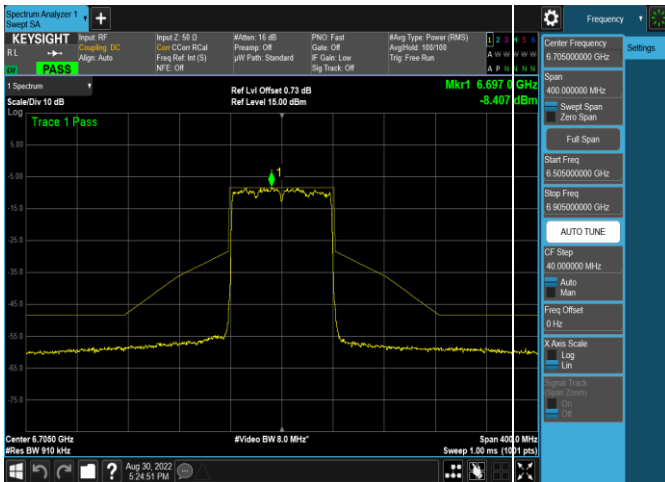

Plot 7-430. In-Band Emission Plot Antenna WF5b (80MHz 802.11ax (UNII Band 7) – Ch. 151, MCS4)