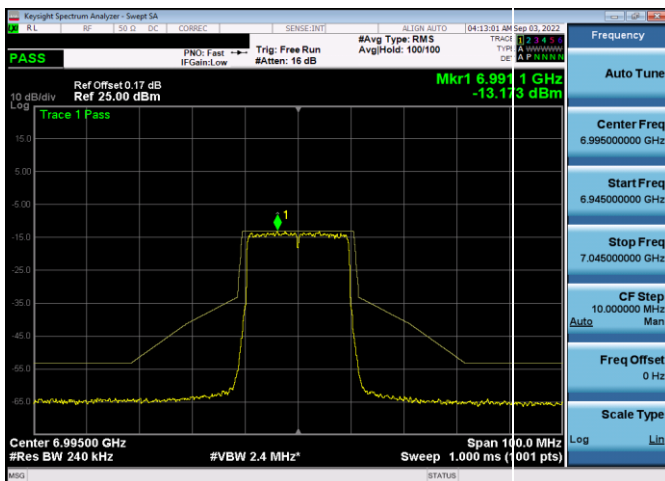

Plot 7-481. In-Band Emission Plot SDM Antenna WF5t (20MHz 802.11ax (UNII Band 8) – Ch. 209, MCS2)