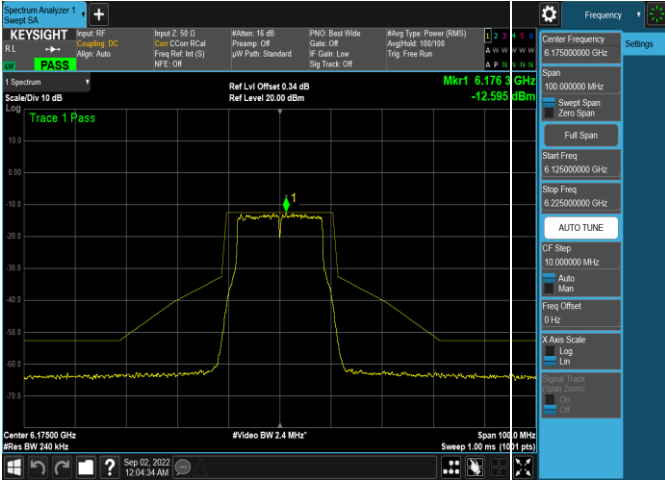

High Data Rate

Plot 7-433. In-Band Emission Plot Antenna WF5b (20MHz 802.11a (UNII Band 5) – Ch. 45, MCS11)