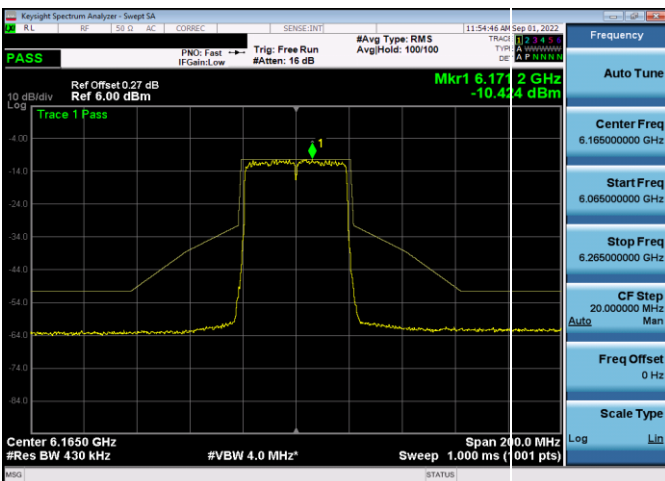

Plot 7-416. In-Band Emission Plot Antenna WF5b (160MHz 802.11ax (UNII Band 8) – Ch. 207, MCS2)

| | | | |
|--|--------------------------------------|---------------------------------------|-----------------------------------|
| FCC ID: BCGA2436 IC: 579C-A2436 | | MEASUREMENT REPORT (CERTIFICATION) | Approved by: Technical Manager |
| Test Report S/N: 1C2205090027-11-R2.BCG | Test Dates: 5/30/2022 - 9/16/2022 | EUT Type: Tablet Device | Page 131 of 280 |

Mid Data Rate

Plot 7-417. In-Band Emission Plot Antenna WF5b (20MHz 802.11a (UNII Band 5) – Ch. 45, MCS4)

Plot 7-420. In-Band Emission Plot Antenna WF5b (80MHz 802.11ax (UNII Band 5) – Ch. 39, MCS4)

Plot 7-418. In-Band Emission Plot Antenna WF5b (20MHz 802.11ax (UNII Band 5) – Ch. 45, MCS4)

Plot 7-421. In-Band Emission Plot Antenna WF5b (160MHz 802.11ax (UNII Band 5) – Ch. 47, MCS4)

Plot 7-419. In-Band Emission Plot Antenna WF5b (40MHz 802.11ax (UNII Band 5) – Ch. 43, MCS4)

Plot 7-422. In-Band Emission Plot Antenna WF5b (20MHz 802.11a (UNII Band 6) – Ch. 105, MCS4)