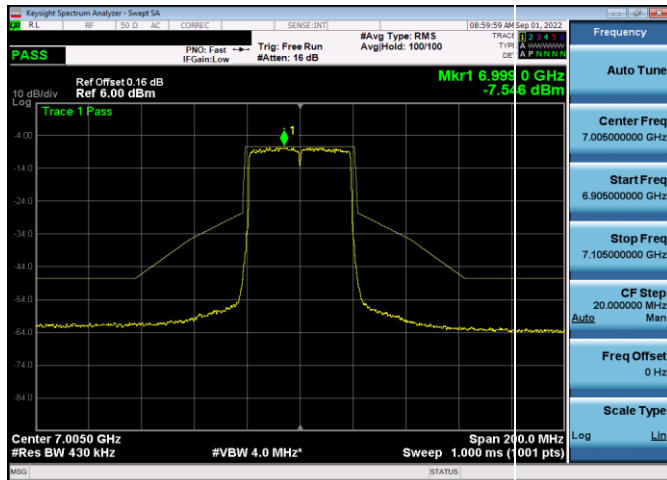

Plot 7-413. In-Band Emission Plot Antenna WF5b (20MHz 802.11ax (UNII Band 8) – Ch. 209, MCS2)

Plot 7-415. In-Band Emission Plot Antenna WF5b (80MHz 802.11ax (UNII Band 8) – Ch. 199, MCS2)

Plot 7-414. In-Band Emission Plot Antenna WF5b (40MHz 802.11ax (UNII Band 8) – Ch. 211, MCS2)

Plot 7-416. In-Band Emission Plot Antenna WF5b (160MHz 802.11ax (UNII Band 8) – Ch. 207, MCS2)

| | | | |
|--|--------------------------------------|---------------------------------------|-----------------------------------|
| FCC ID: BCGA2436 IC: 579C-A2436 | | MEASUREMENT REPORT (CERTIFICATION) | Approved by: Technical Manager |
| Test Report S/N: 1C2205090027-11-R2.BCG | Test Dates: 5/30/2022 - 9/16/2022 | EUT Type: Tablet Device | Page 131 of 280 |