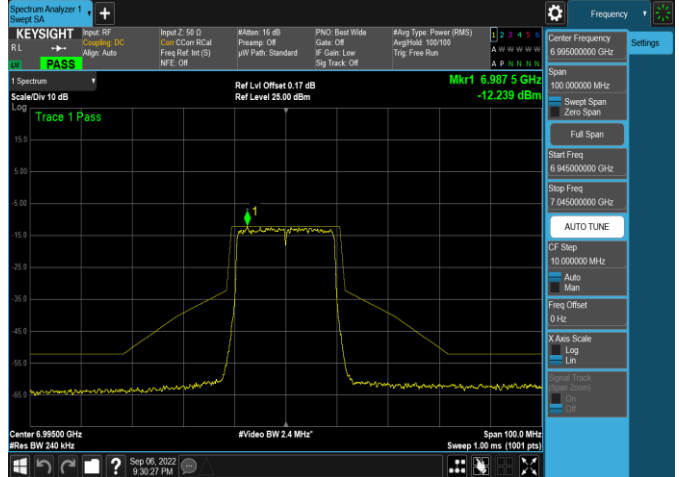

Plot 7-482. In-Band Emission Plot SDM Antenna WF5b (20MHz 802.11ax (UNII Band 8) – Ch. 209, MCS2)