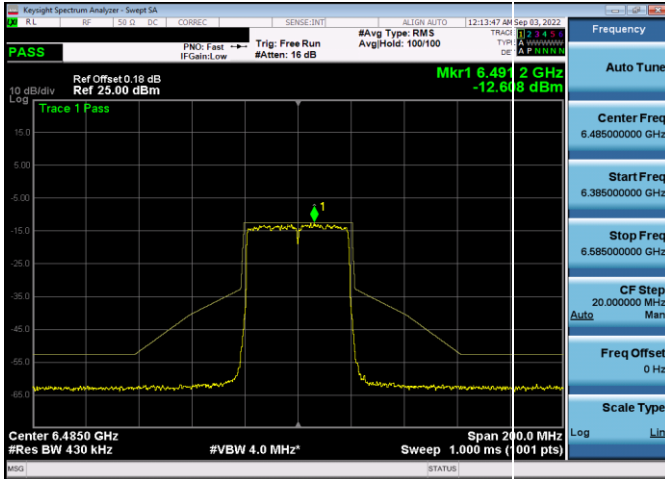

Plot 7-467. In-Band Emission Plot SDM Antenna WF5t (40MHz 802.11ax (UNII Band 6) – Ch. 107, MCS2)