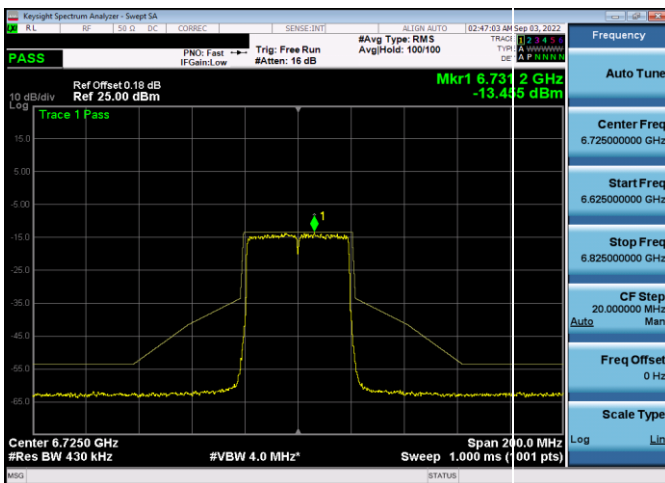

Plot 7-475. In-Band Emission Plot SDM Antenna WF5t (40MHz 802.11ax (UNII Band 7) – Ch. 155, MCS2)