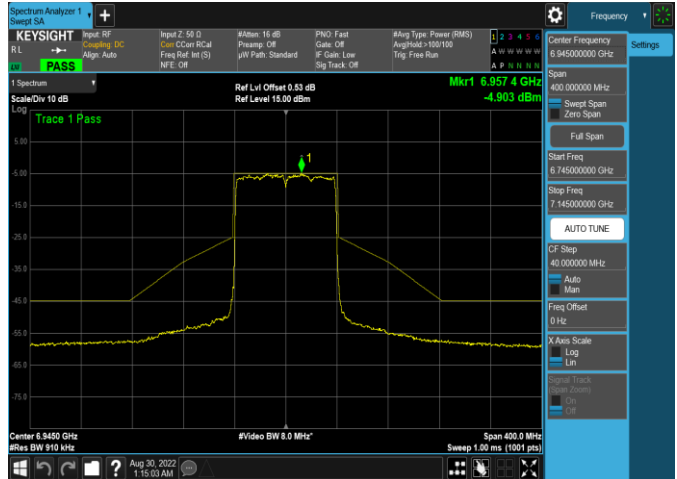

Plot 7-413. In-Band Emission Plot Antenna WF5b (20MHz 802.11ax (UNII Band 8) – Ch. 209, MCS2)

Plot 7-415. In-Band Emission Plot Antenna WF5b (80MHz 802.11ax (UNII Band 8) – Ch. 199, MCS2)

Plot 7-414. In-Band Emission Plot Antenna WF5b (40MHz 802.11ax (UNII Band 8) – Ch. 211, MCS2)

Plot 7-416. In-Band Emission Plot Antenna WF5b (160MHz 802.11ax (UNII Band 8) – Ch. 207, MCS2)

| | | | |
|--|--------------------------------------|---------------------------------------|-----------------------------------|
| FCC ID: BCGA2436 IC: 579C-A2436 | | MEASUREMENT REPORT (CERTIFICATION) | Approved by: Technical Manager |
| Test Report S/N: 1C2205090027-11-R2.BCG | Test Dates: 5/30/2022 - 9/16/2022 | EUT Type: Tablet Device | Page 131 of 280 |