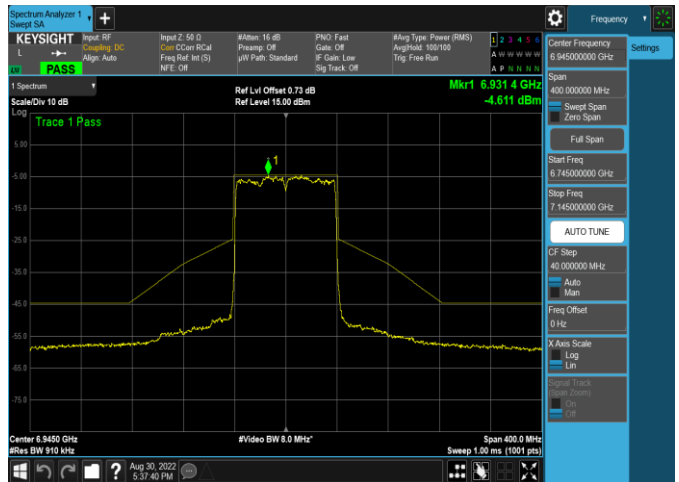

Plot 7-449. In-Band Emission Plot Antenna WF5b (20MHz 802.11ax (UNII Band 8) – Ch. 209, MCS11)

Plot 7-447. In-Band Emission Plot Antenna WF5b (160MHz 802.11ax (UNII Band 7) – Ch. 143, MCS11)

Plot 7-450. In-Band Emission Plot Antenna WF5b (40MHz 802.11ax (UNII Band 8) – Ch. 211, MCS11)

| | | | |
|--|--------------------------------------|---------------------------------------|-----------------------------------|
| FCC ID: BCGA2436 IC: 579C-A2436 | | MEASUREMENT REPORT (CERTIFICATION) | Approved by: Technical Manager |
| Test Report S/N: 1C2205090027-11-R2.BCG | Test Dates: 5/30/2022 - 9/16/2022 | EUT Type: Tablet Device | Page 137 of 280 |

Plot 7-451. In-Band Emission Plot Antenna WF5b (80MHz 802.11ax (UNII Band 8) – Ch. 199, MCS11)

Plot 7-454. In-Band Emission Plot Antenna WF5b (40MHz 802.11ax (UNII Band 8) – Ch. 211, MCS11)

Plot 7-452. In-Band Emission Plot Antenna WF5b (160MHz 802.11ax (UNII Band 8) – Ch. 207, MCS11)