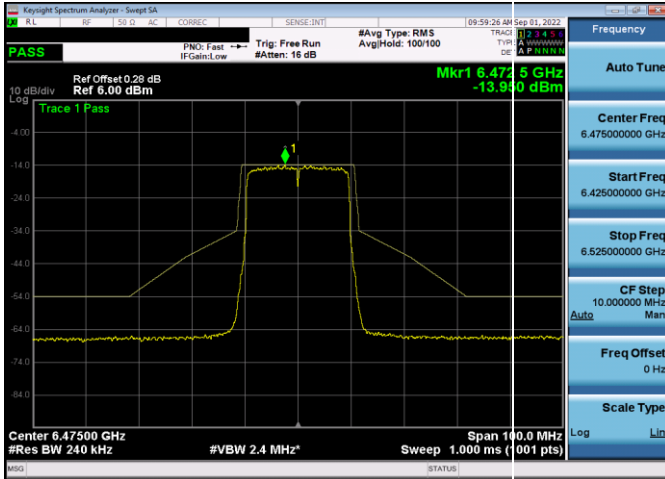

Plot 7-416. In-Band Emission Plot Antenna WF5b (160MHz 802.11ax (UNII Band 8) – Ch. 207, MCS2)

| | | | |
|--|--------------------------------------|---------------------------------------|-----------------------------------|
| FCC ID: BCGA2436 IC: 579C-A2436 | | MEASUREMENT REPORT (CERTIFICATION) | Approved by: Technical Manager |
| Test Report S/N: 1C2205090027-11-R2.BCG | Test Dates: 5/30/2022 - 9/16/2022 | EUT Type: Tablet Device | Page 131 of 280 |

Mid Data Rate

Plot 7-417. In-Band Emission Plot Antenna WF5b (20MHz 802.11a (UNII Band 5) – Ch. 45, MCS4)

Plot 7-420. In-Band Emission Plot Antenna WF5b (80MHz 802.11ax (UNII Band 5) – Ch. 39, MCS4)

Plot 7-418. In-Band Emission Plot Antenna WF5b (20MHz 802.11ax (UNII Band 5) – Ch. 45, MCS4)

Plot 7-421. In-Band Emission Plot Antenna WF5b (160MHz 802.11ax (UNII Band 5) – Ch. 47, MCS4)

Plot 7-419. In-Band Emission Plot Antenna WF5b (40MHz 802.11ax (UNII Band 5) – Ch. 43, MCS4)

Plot 7-422. In-Band Emission Plot Antenna WF5b (20MHz 802.11a (UNII Band 6) – Ch. 105, MCS4)

| | | | |
|--|--------------------------------------|---------------------------------------|-----------------------------------|
| FCC ID: BCGA2436 IC: 579C-A2436 | | MEASUREMENT REPORT (CERTIFICATION) | Approved by: Technical Manager |
| Test Report S/N: 1C2205090027-11-R2.BCG | Test Dates: 5/30/2022 - 9/16/2022 | EUT Type: Tablet Device | Page 132 of 280 |