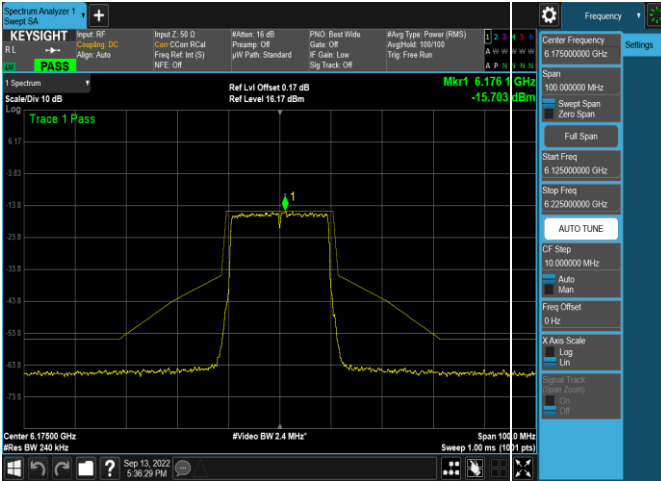

7.5.3 SDM In-Band Emission Measurements

Low Data Rate

FCC ID: BCGA2436 IC: 579C-A2436		MEASUREMENT REPORT (CERTIFICATION)	Approved by: Technical Manager
Test Report S/N: 1C2205090027-11-R2.BCG	Test Dates: 5/30/2022 - 9/16/2022	EUT Type: Tablet Device	Page 139 of 280