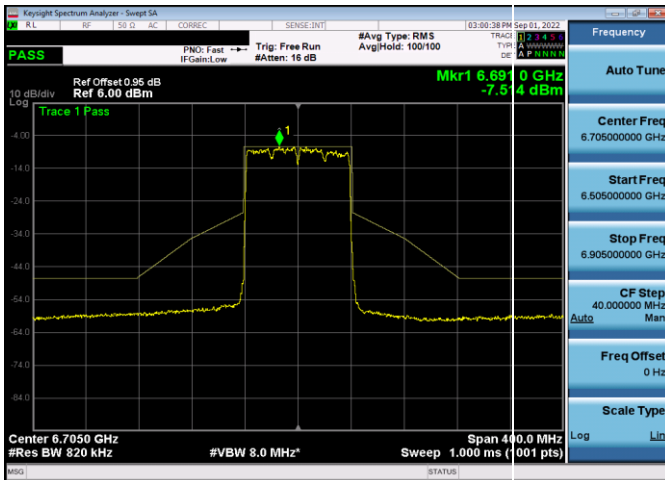

Plot 7-446. In-Band Emission Plot Antenna WF5b (80MHz 802.11ax (UNII Band 7) – Ch. 151, MCS11)