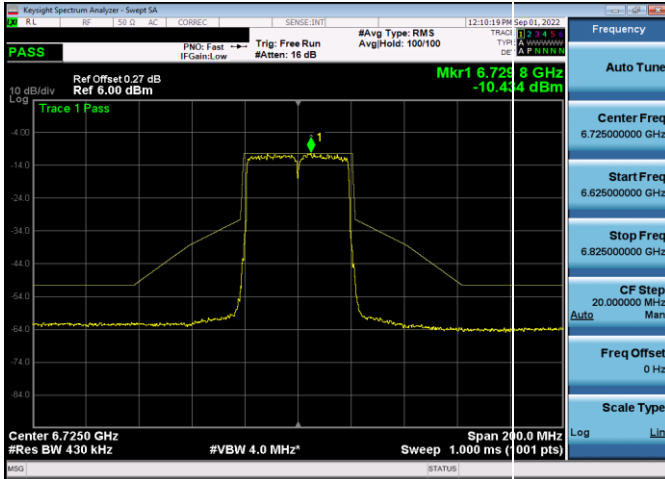

Plot 7-429. In-Band Emission Plot Antenna WF5b (40MHz 802.11ax (UNII Band 7) – Ch. 155, MCS4)