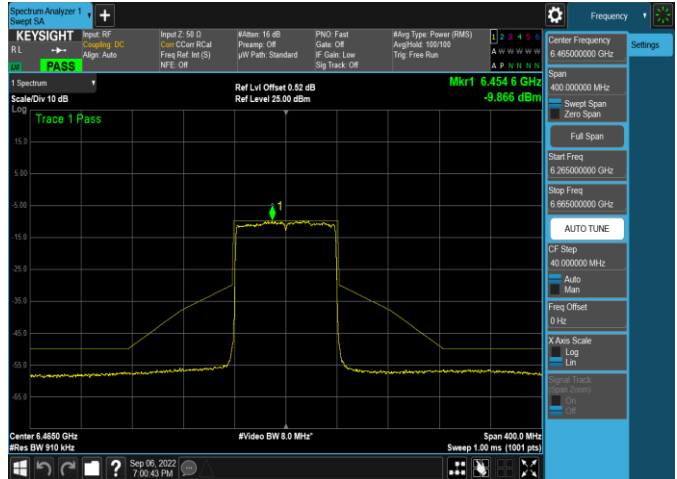

Plot 7-470. In-Band Emission Plot SDM Antenna WF5b (80MHz 802.11ax (UNII Band 6) – Ch. 103, MCS2)