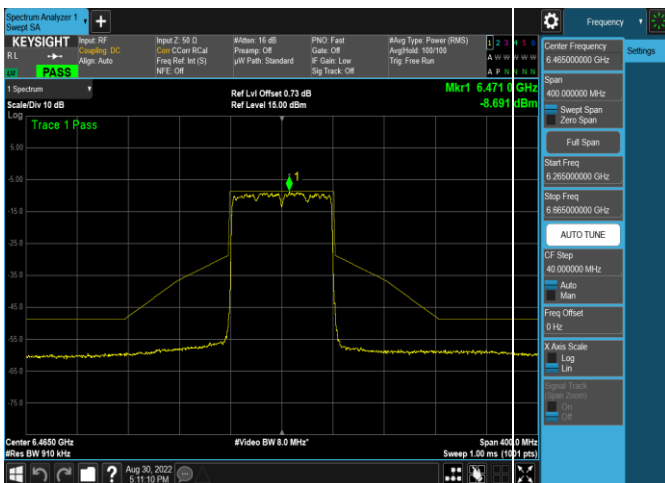

| | | | |
|--|--------------------------------------|---------------------------------------|-----------------------------------|
| FCC ID: BCGA2436 IC: 579C-A2436 | | MEASUREMENT REPORT (CERTIFICATION) | Approved by: Technical Manager |
| Test Report S/N: 1C2205090027-11-R2.BCG | Test Dates: 5/30/2022 - 9/16/2022 | EUT Type: Tablet Device | Page 132 of 280 |

Plot 7-423. In-Band Emission Plot Antenna WF5b (20MHz 802.11ax (UNII Band 6) – Ch. 105, MCS4)

Plot 7-426. In-Band Emission Plot Antenna WF5b (160MHz 802.11ax (UNII Band 6) – Ch. 111, MCS4)

Plot 7-424. In-Band Emission Plot Antenna WF5b (40MHz 802.11ax (UNII Band 6) – Ch. 107, MCS4)

Plot 7-427. In-Band Emission Plot Antenna WF5b (20MHz 802.11a (UNII Band 7) – Ch. 149, MCS4)

Plot 7-425. In-Band Emission Plot Antenna WF5b (80MHz 802.11ax (UNII Band 6) – Ch. 103, MCS4)

Plot 7-428. In-Band Emission Plot Antenna WF5b (20MHz 802.11ax (UNII Band 7) – Ch. 149, MCS4)