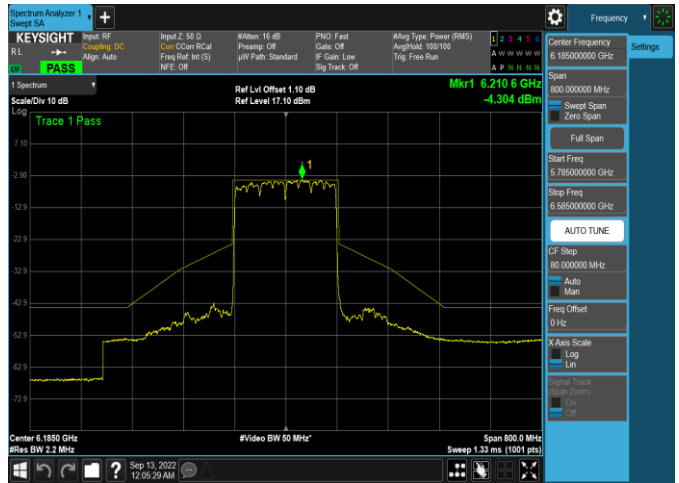

Plot 7-432. In-Band Emission Plot Antenna WF5b (20MHz 802.11a (UNII Band 8) – Ch. 209, MCS4)

| | | | |
|--|--------------------------------------|---------------------------------------|-----------------------------------|
| FCC ID: BCGA2436 IC: 579C-A2436 | | MEASUREMENT REPORT (CERTIFICATION) | Approved by: Technical Manager |
| Test Report S/N: 1C2205090027-11-R2.BCG | Test Dates: 5/30/2022 - 9/16/2022 | EUT Type: Tablet Device | Page 134 of 280 |

High Data Rate

Plot 7-433. In-Band Emission Plot Antenna WF5b (20MHz 802.11a (UNII Band 5) – Ch. 45, MCS11)

Plot 7-436. In-Band Emission Plot Antenna WF5b (80MHz 802.11ax (UNII Band 5) – Ch. 39, MCS11)

Plot 7-434. In-Band Emission Plot Antenna WF5b (20MHz 802.11ax (UNII Band 5) – Ch. 45, MCS11)

Plot 7-437. In-Band Emission Plot Antenna WF5b (160MHz 802.11ax (UNII Band 5) – Ch. 47, MCS11)

Plot 7-435. In-Band Emission Plot Antenna WF5b (40MHz 802.11ax (UNII Band 5) – Ch. 43, MCS11)

Plot 7-438. In-Band Emission Plot Antenna WF5b (20MHz 802.11a (UNII Band 6) – Ch. 105, MCS11)