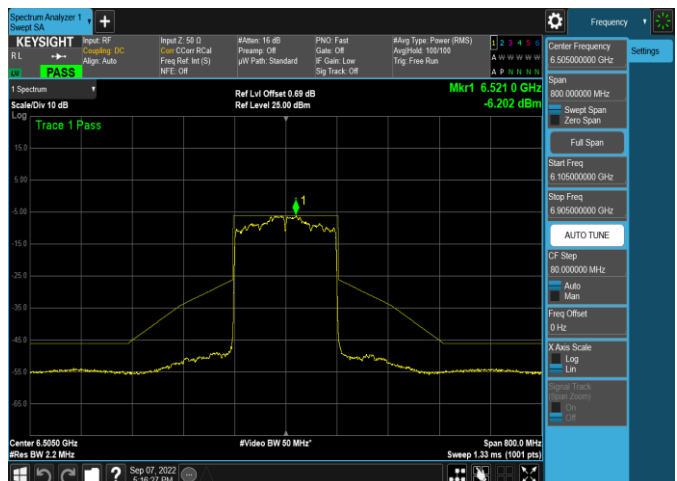

Plot 7-467. In-Band Emission Plot SDM Antenna WF5t (40MHz 802.11ax (UNII Band 6) – Ch. 107, MCS2)

Plot 7-470. In-Band Emission Plot SDM Antenna WF5b (80MHz 802.11ax (UNII Band 6) – Ch. 103, MCS2)

Plot 7-468. In-Band Emission Plot SDM Antenna WF5b (40MHz 802.11ax (UNII Band 6) – Ch. 107, MCS2)

Plot 7-471. In-Band Emission Plot SDM Antenna WF5t (160MHz 802.11ax (UNII Band 6) – Ch. 111, MCS2)

Plot 7-469. In-Band Emission Plot SDM Antenna WF5t (80MHz 802.11ax (UNII Band 6) – Ch. 103, MCS2)

Plot 7-472. In-Band Emission Plot SDM Antenna WF5b (160MHz 802.11ax (UNII Band 6) – Ch. 111, MCS2)