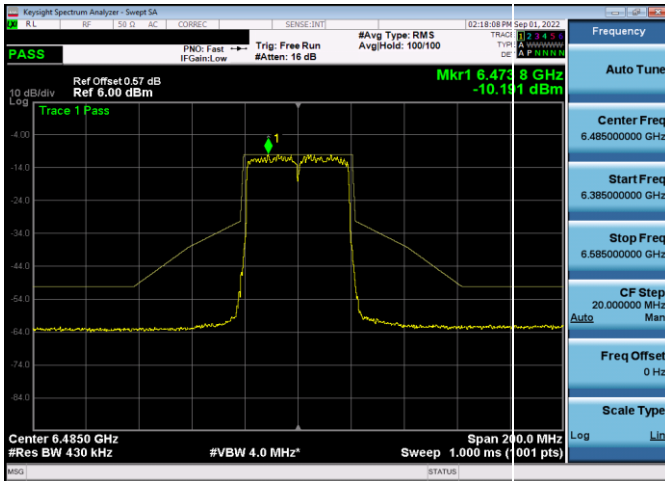

Plot 7-440. In-Band Emission Plot Antenna WF5b (40MHz 802.11ax (UNII Band 6) – Ch. 107, MCS11)