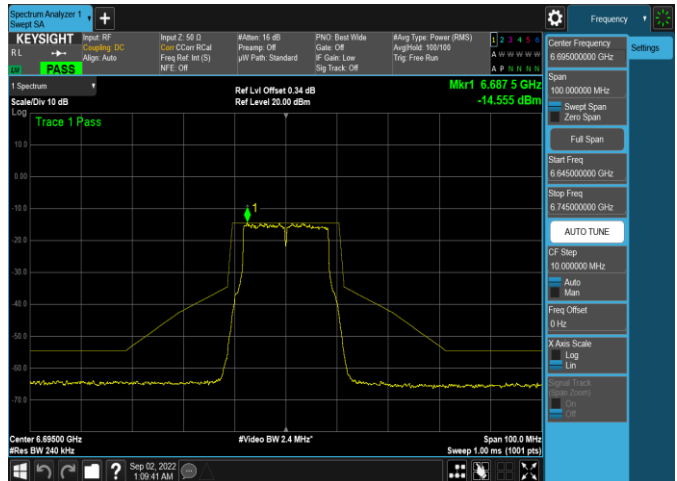

| | | | |
|--|--------------------------------------|---------------------------------------|-----------------------------------|
| FCC ID: BCGA2436 IC: 579C-A2436 | | MEASUREMENT REPORT (CERTIFICATION) | Approved by: Technical Manager |
| Test Report S/N: 1C2205090027-11-R2.BCG | Test Dates: 5/30/2022 - 9/16/2022 | EUT Type: Tablet Device | Page 135 of 280 |

Plot 7-439. In-Band Emission Plot Antenna WF5b (20MHz 802.11ax (UNII Band 6) – Ch. 105, MCS11)

Plot 7-442. In-Band Emission Plot Antenna WF5b (160MHz 802.11ax (UNII Band 6) – Ch. 111, MCS11)

Plot 7-440. In-Band Emission Plot Antenna WF5b (40MHz 802.11ax (UNII Band 6) – Ch. 107, MCS11)