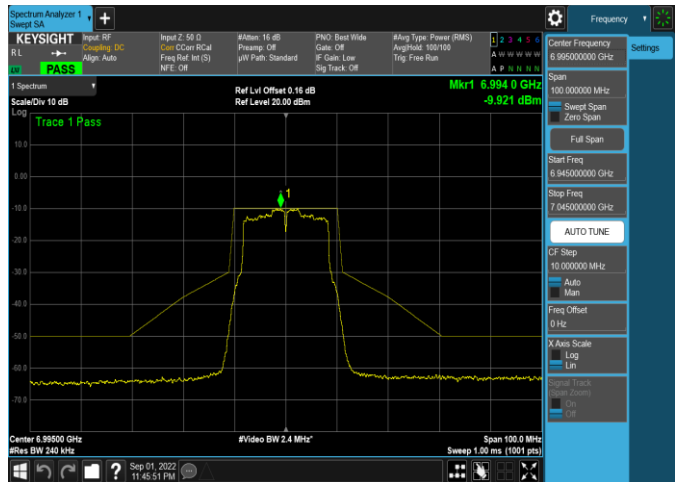

Plot 7-427. In-Band Emission Plot Antenna WF5b (20MHz 802.11a (UNII Band 7) – Ch. 149, MCS4)

Plot 7-425. In-Band Emission Plot Antenna WF5b (80MHz 802.11ax (UNII Band 6) – Ch. 103, MCS4)

Plot 7-428. In-Band Emission Plot Antenna WF5b (20MHz 802.11ax (UNII Band 7) – Ch. 149, MCS4)

| | | | |
|--|--------------------------------------|---------------------------------------|-----------------------------------|
| FCC ID: BCGA2436 IC: 579C-A2436 | | MEASUREMENT REPORT (CERTIFICATION) | Approved by: Technical Manager |
| Test Report S/N: 1C2205090027-11-R2.BCG | Test Dates: 5/30/2022 - 9/16/2022 | EUT Type: Tablet Device | Page 133 of 280 |

Plot 7-429. In-Band Emission Plot Antenna WF5b (40MHz 802.11ax (UNII Band 7) – Ch. 155, MCS4)

Plot 7-431. In-Band Emission Plot Antenna WF5b (160MHz 802.11ax (UNII Band 7) – Ch. 143, MCS4)

Plot 7-430. In-Band Emission Plot Antenna WF5b (80MHz 802.11ax (UNII Band 7) – Ch. 151, MCS4)