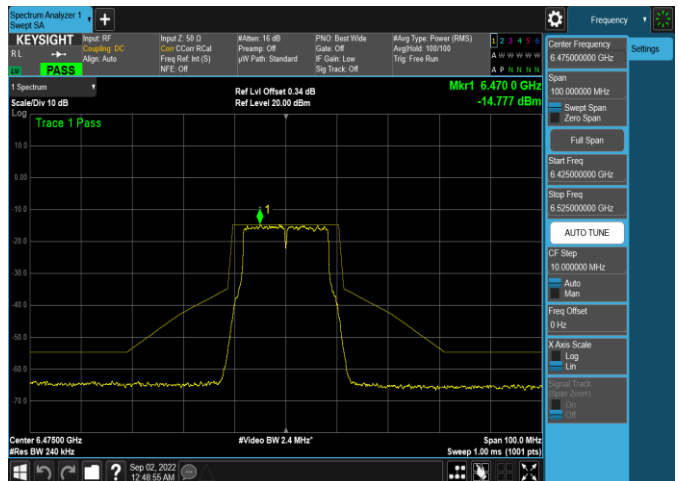

Plot 7-432. In-Band Emission Plot Antenna WF5b (20MHz 802.11a (UNII Band 8) – Ch. 209, MCS4)

| | | | |
|--|--------------------------------------|---------------------------------------|-----------------------------------|
| FCC ID: BCGA2436 IC: 579C-A2436 | | MEASUREMENT REPORT (CERTIFICATION) | Approved by: Technical Manager |
| Test Report S/N: 1C2205090027-11-R2.BCG | Test Dates: 5/30/2022 - 9/16/2022 | EUT Type: Tablet Device | Page 134 of 280 |

High Data Rate

Plot 7-433. In-Band Emission Plot Antenna WF5b (20MHz 802.11a (UNII Band 5) – Ch. 45, MCS11)

Plot 7-436. In-Band Emission Plot Antenna WF5b (80MHz 802.11ax (UNII Band 5) – Ch. 39, MCS11)

Plot 7-434. In-Band Emission Plot Antenna WF5b (20MHz 802.11ax (UNII Band 5) – Ch. 45, MCS11)

Plot 7-437. In-Band Emission Plot Antenna WF5b (160MHz 802.11ax (UNII Band 5) – Ch. 47, MCS11)

Plot 7-435. In-Band Emission Plot Antenna WF5b (40MHz 802.11ax (UNII Band 5) – Ch. 43, MCS11)

Plot 7-438. In-Band Emission Plot Antenna WF5b (20MHz 802.11a (UNII Band 6) – Ch. 105, MCS11)