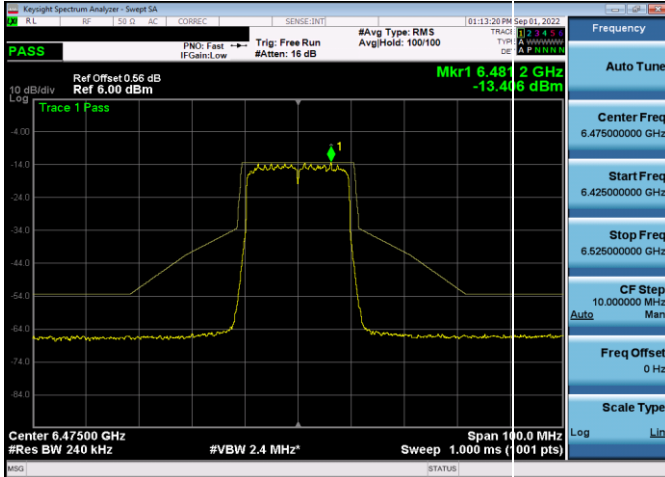

Plot 7-439. In-Band Emission Plot Antenna WF5b (20MHz 802.11ax (UNII Band 6) – Ch. 105, MCS11)