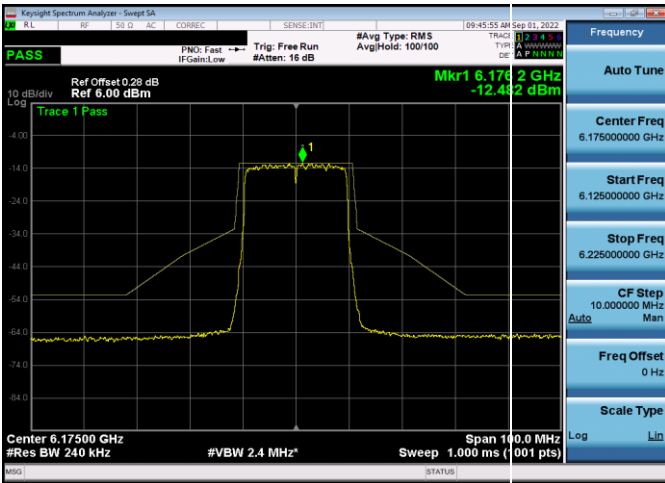

Plot 7-416. In-Band Emission Plot Antenna WF5b (160MHz 802.11ax (UNII Band 8) – Ch. 207, MCS2)

| | | | |
|--|--------------------------------------|---------------------------------------|-----------------------------------|
| FCC ID: BCGA2436 IC: 579C-A2436 | | MEASUREMENT REPORT (CERTIFICATION) | Approved by: Technical Manager |
| Test Report S/N: 1C2205090027-11-R2.BCG | Test Dates: 5/30/2022 - 9/16/2022 | EUT Type: Tablet Device | Page 131 of 280 |

Mid Data Rate

Plot 7-417. In-Band Emission Plot Antenna WF5b (20MHz 802.11a (UNII Band 5) – Ch. 45, MCS4)

Plot 7-420. In-Band Emission Plot Antenna WF5b (80MHz 802.11ax (UNII Band 5) – Ch. 39, MCS4)

Plot 7-418. In-Band Emission Plot Antenna WF5b (20MHz 802.11ax (UNII Band 5) – Ch. 45, MCS4)