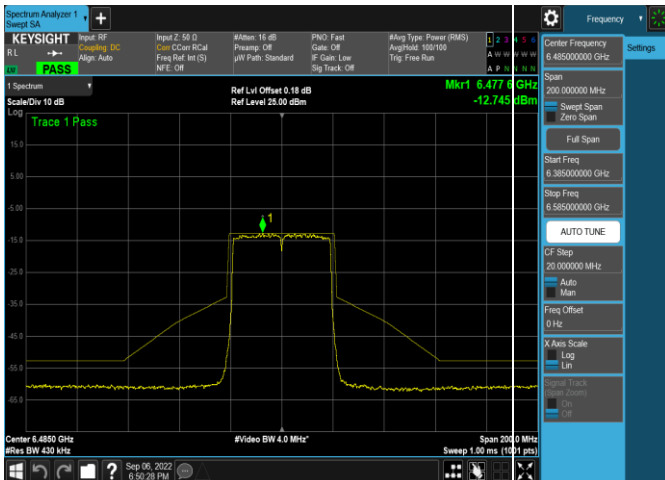

Plot 7-468. In-Band Emission Plot SDM Antenna WF5b (40MHz 802.11ax (UNII Band 6) – Ch. 107, MCS2)