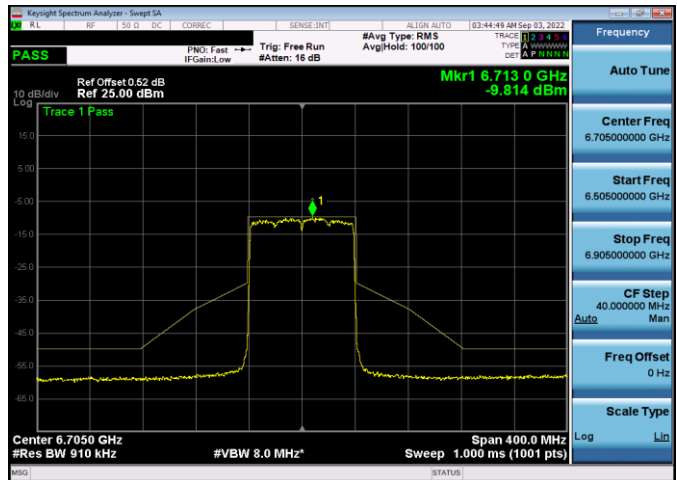

Plot 7-477. In-Band Emission Plot SDM Antenna WF5t (80MHz 802.11ax (UNII Band 7) – Ch. 151, MCS2)