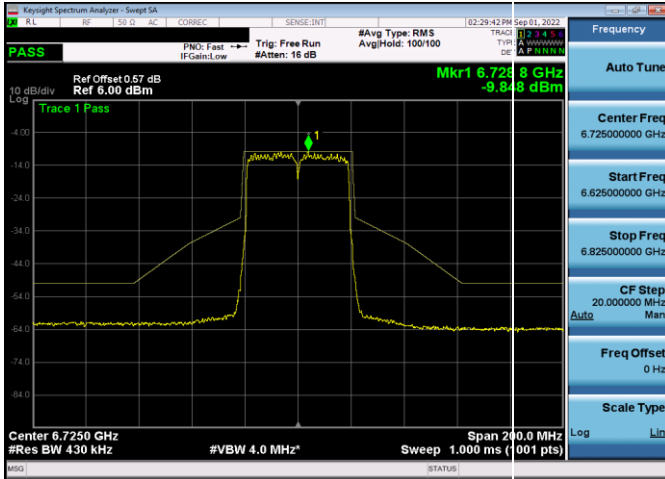

Plot 7-445. In-Band Emission Plot Antenna WF5b (40MHz 802.11ax (UNII Band 7) – Ch. 155, MCS11)