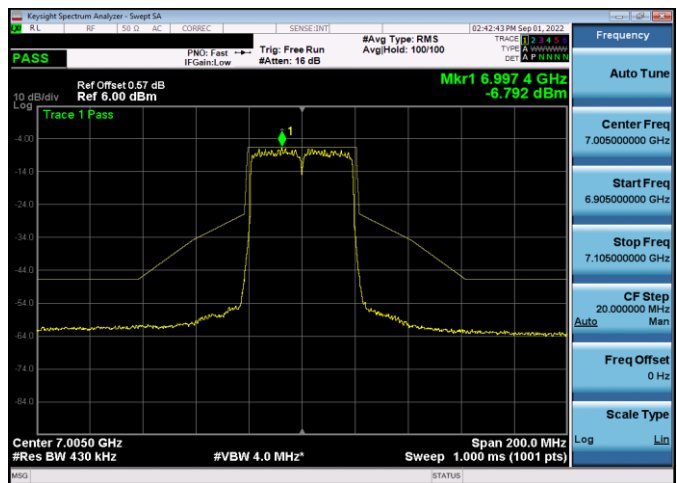

Plot 7-450. In-Band Emission Plot Antenna WF5b (40MHz 802.11ax (UNII Band 8) – Ch. 211, MCS11)

FCC ID: BCGA2436 IC: 579C-A2436		MEASUREMENT REPORT (CERTIFICATION)	Approved by: Technical Manager
Test Report S/N: 1C2205090027-11-R2.BCG	Test Dates: 5/30/2022 - 9/16/2022	EUT Type: Tablet Device	Page 137 of 280