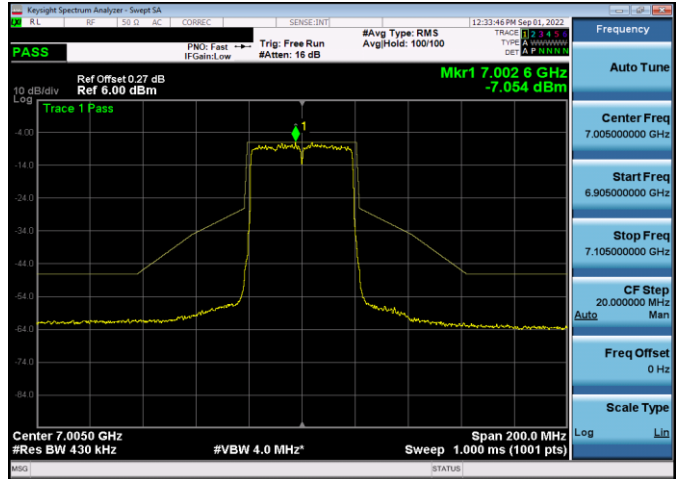

Plot 7-454. In-Band Emission Plot Antenna WF5b (40MHz 802.11ax (UNII Band 8) – Ch. 211, MCS11)