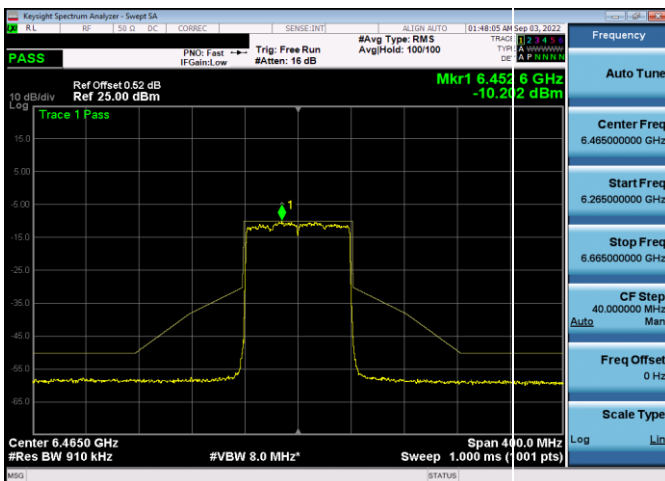

Plot 7-469. In-Band Emission Plot SDM Antenna WF5t (80MHz 802.11ax (UNII Band 6) – Ch. 103, MCS2)