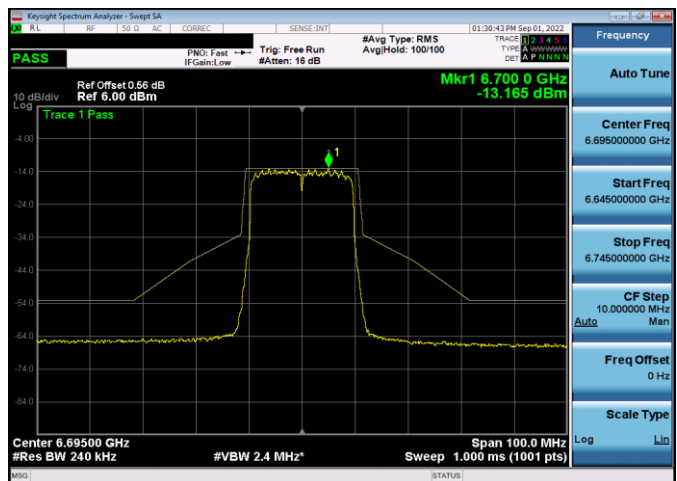

Plot 7-444. In-Band Emission Plot Antenna WF5b (20MHz 802.11ax (UNII Band 7) – Ch. 149, MCS11)

FCC ID: BCGA2436 IC: 579C-A2436		MEASUREMENT REPORT (CERTIFICATION)	Approved by: Technical Manager
Test Report S/N: 1C2205090027-11-R2.BCG	Test Dates: 5/30/2022 - 9/16/2022	EUT Type: Tablet Device	Page 136 of 280