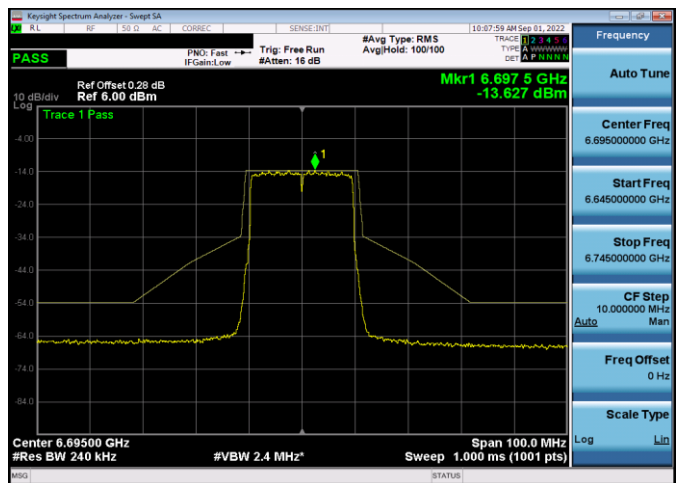

Plot 7-428. In-Band Emission Plot Antenna WF5b (20MHz 802.11ax (UNII Band 7) – Ch. 149, MCS4)

FCC ID: BCGA2436 IC: 579C-A2436		MEASUREMENT REPORT (CERTIFICATION)	Approved by: Technical Manager
Test Report S/N: 1C2205090027-11-R2.BCG	Test Dates: 5/30/2022 - 9/16/2022	EUT Type: Tablet Device	Page 133 of 280