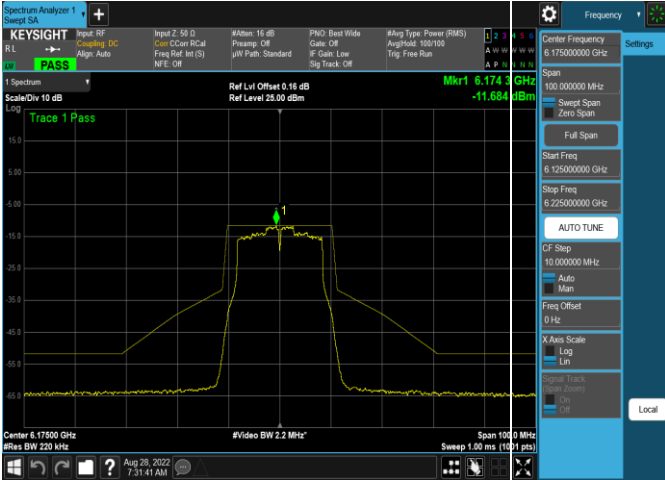

Mid Data Rate

Plot 7-417. In-Band Emission Plot Antenna WF5b (20MHz 802.11a (UNII Band 5) – Ch. 45, MCS4)