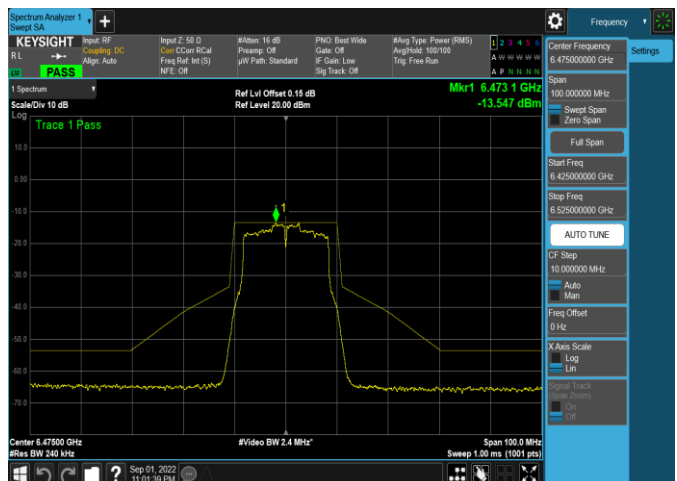

Plot 7-416. In-Band Emission Plot Antenna WF5b (160MHz 802.11ax (UNII Band 8) – Ch. 207, MCS2)

| | | | |
|--|--------------------------------------|---------------------------------------|-----------------------------------|
| FCC ID: BCGA2436 IC: 579C-A2436 | | MEASUREMENT REPORT (CERTIFICATION) | Approved by: Technical Manager |
| Test Report S/N: 1C2205090027-11-R2.BCG | Test Dates: 5/30/2022 - 9/16/2022 | EUT Type: Tablet Device | Page 131 of 280 |

Mid Data Rate

Plot 7-417. In-Band Emission Plot Antenna WF5b (20MHz 802.11a (UNII Band 5) – Ch. 45, MCS4)

Plot 7-420. In-Band Emission Plot Antenna WF5b (80MHz 802.11ax (UNII Band 5) – Ch. 39, MCS4)

Plot 7-418. In-Band Emission Plot Antenna WF5b (20MHz 802.11ax (UNII Band 5) – Ch. 45, MCS4)

Plot 7-421. In-Band Emission Plot Antenna WF5b (160MHz 802.11ax (UNII Band 5) – Ch. 47, MCS4)

Plot 7-419. In-Band Emission Plot Antenna WF5b (40MHz 802.11ax (UNII Band 5) – Ch. 43, MCS4)

Plot 7-422. In-Band Emission Plot Antenna WF5b (20MHz 802.11a (UNII Band 6) – Ch. 105, MCS4)

| | | | |
|--|--------------------------------------|---------------------------------------|-----------------------------------|
| FCC ID: BCGA2436 IC: 579C-A2436 | | MEASUREMENT REPORT (CERTIFICATION) | Approved by: Technical Manager |
| Test Report S/N: 1C2205090027-11-R2.BCG | Test Dates: 5/30/2022 - 9/16/2022 | EUT Type: Tablet Device | Page 132 of 280 |