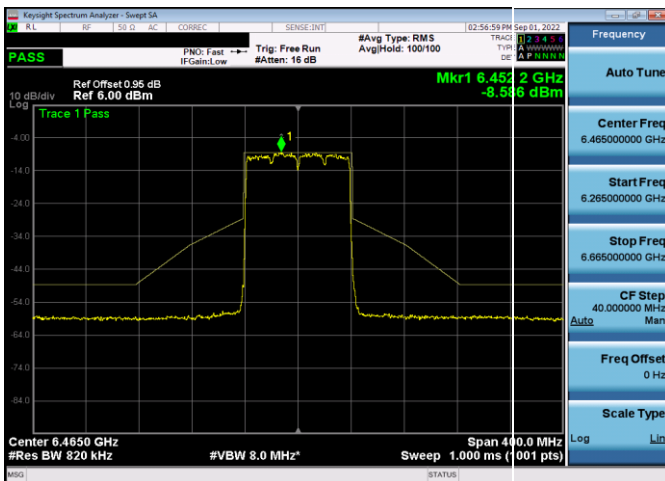

Plot 7-441. In-Band Emission Plot Antenna WF5b (80MHz 802.11ax (UNII Band 6) – Ch. 103, MCS11)