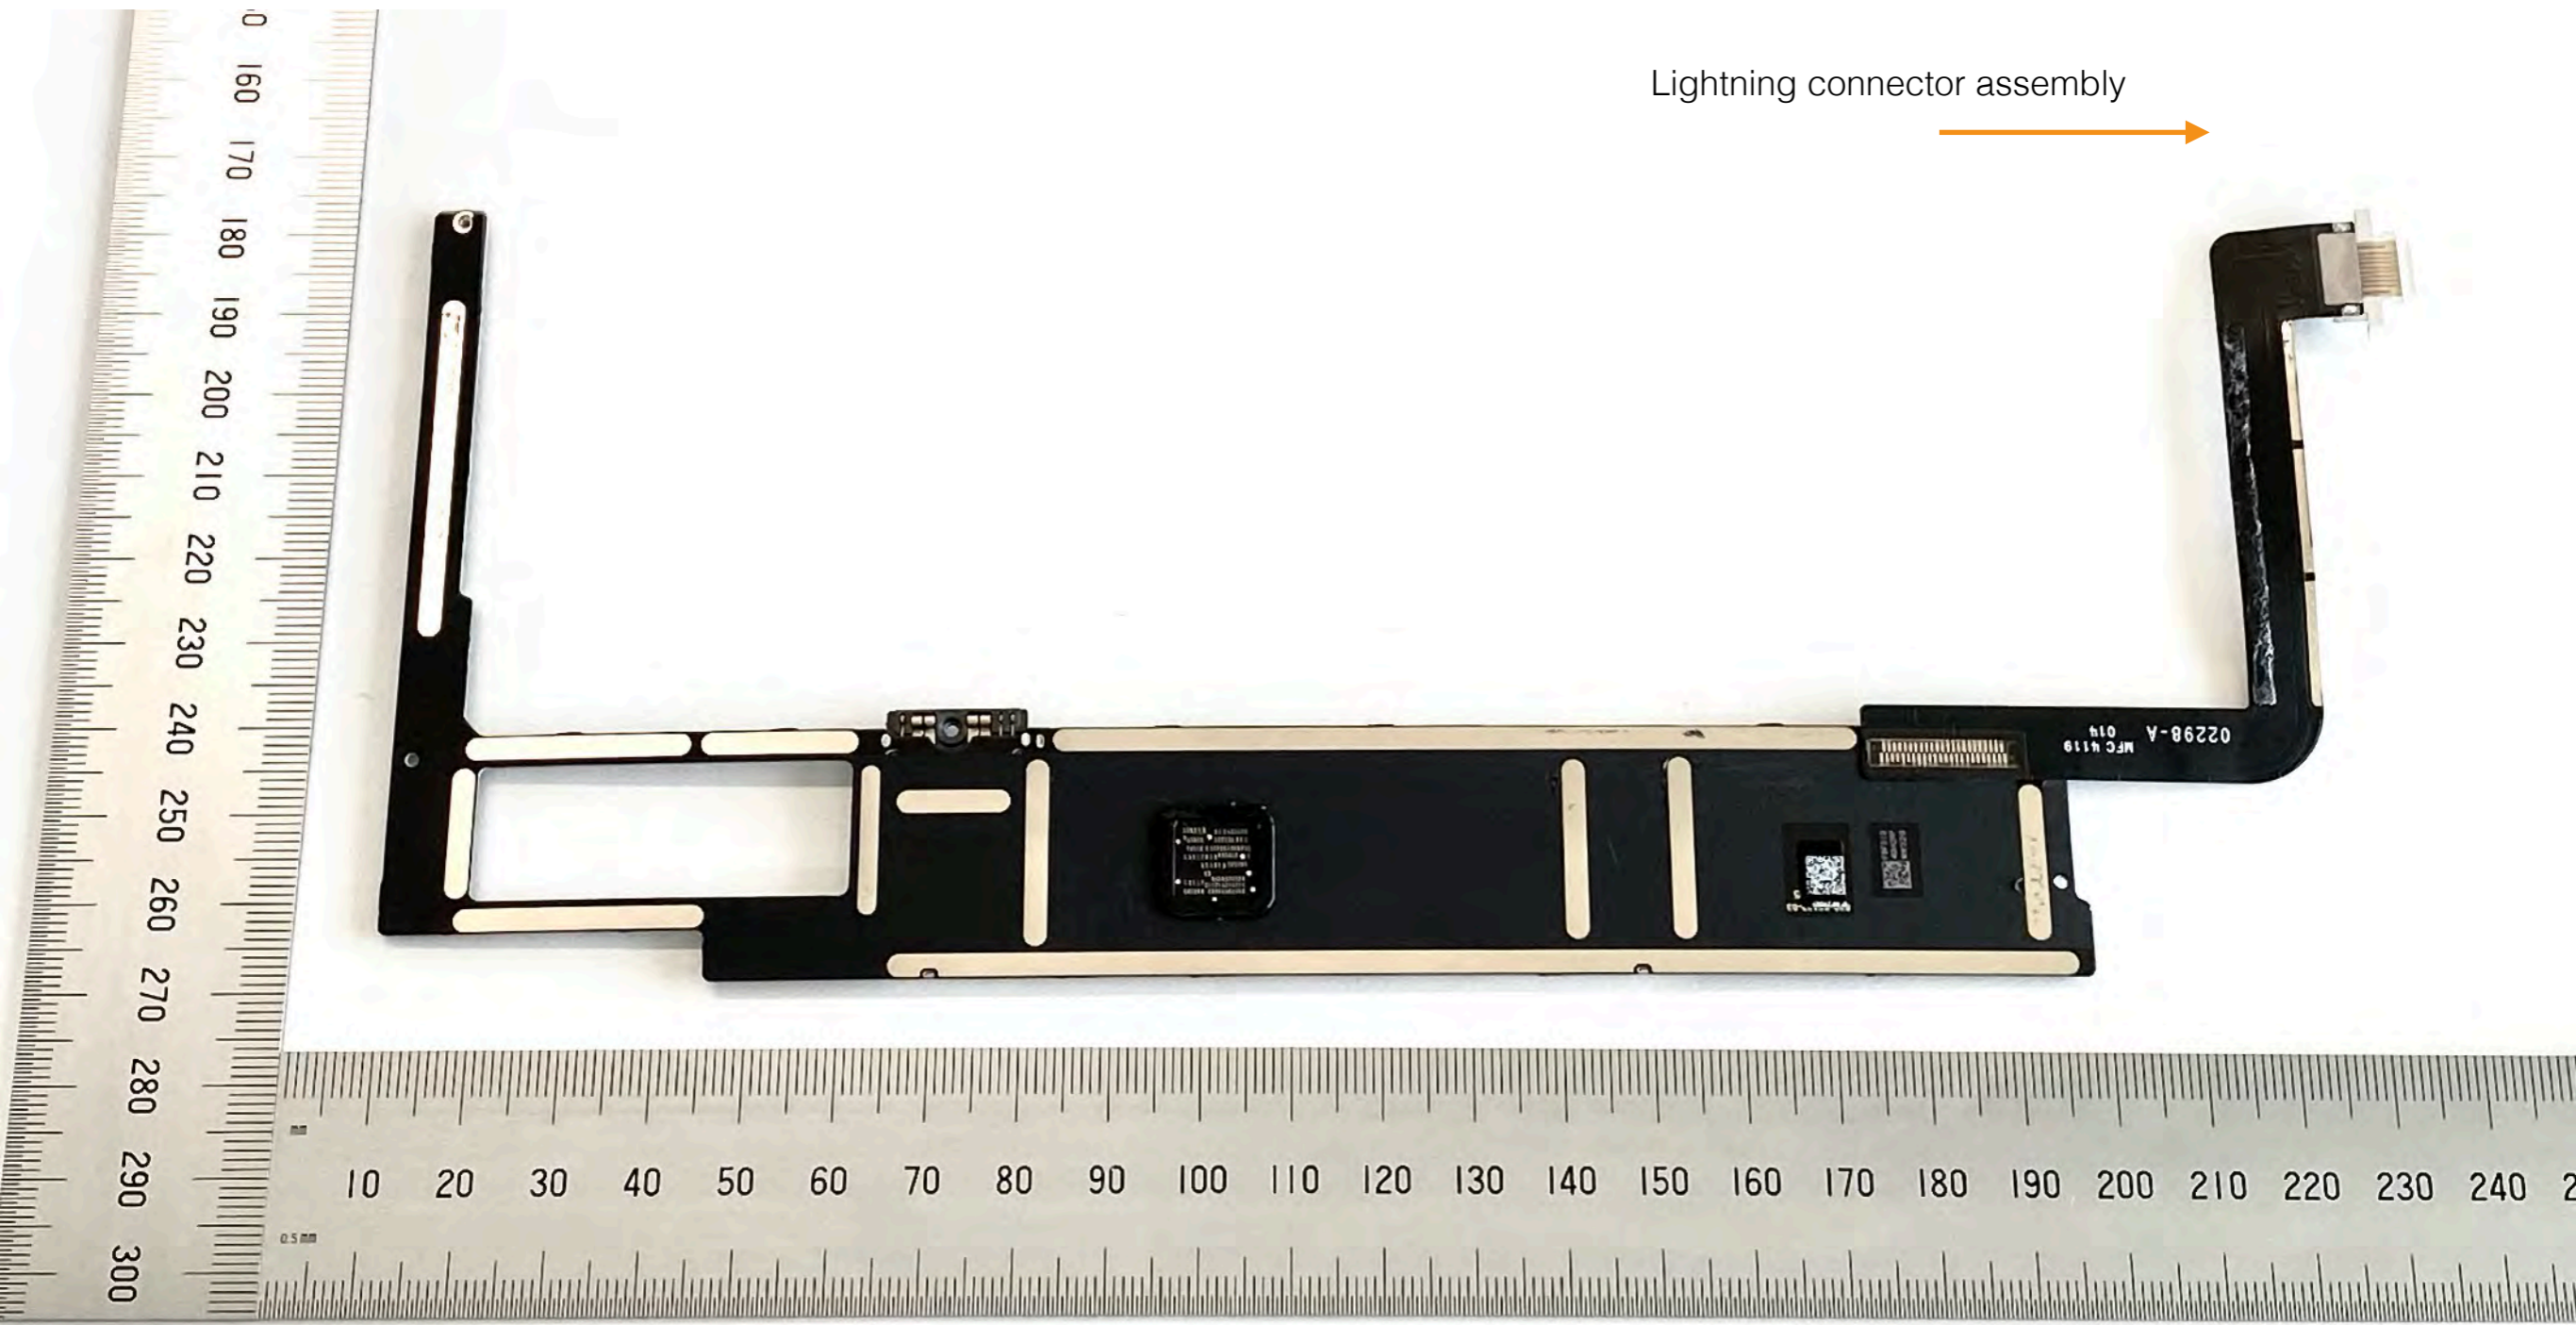

Bottom Left and Right Speaker - Back

A2428, A2429, A2430

Battery - Front

A2428, A2429, A2430

MLB Back,
Lightning Connector Back

Lightning connector assembly

A2428, A2429, A2430

MLB with shield removed,
Lightning connector Front