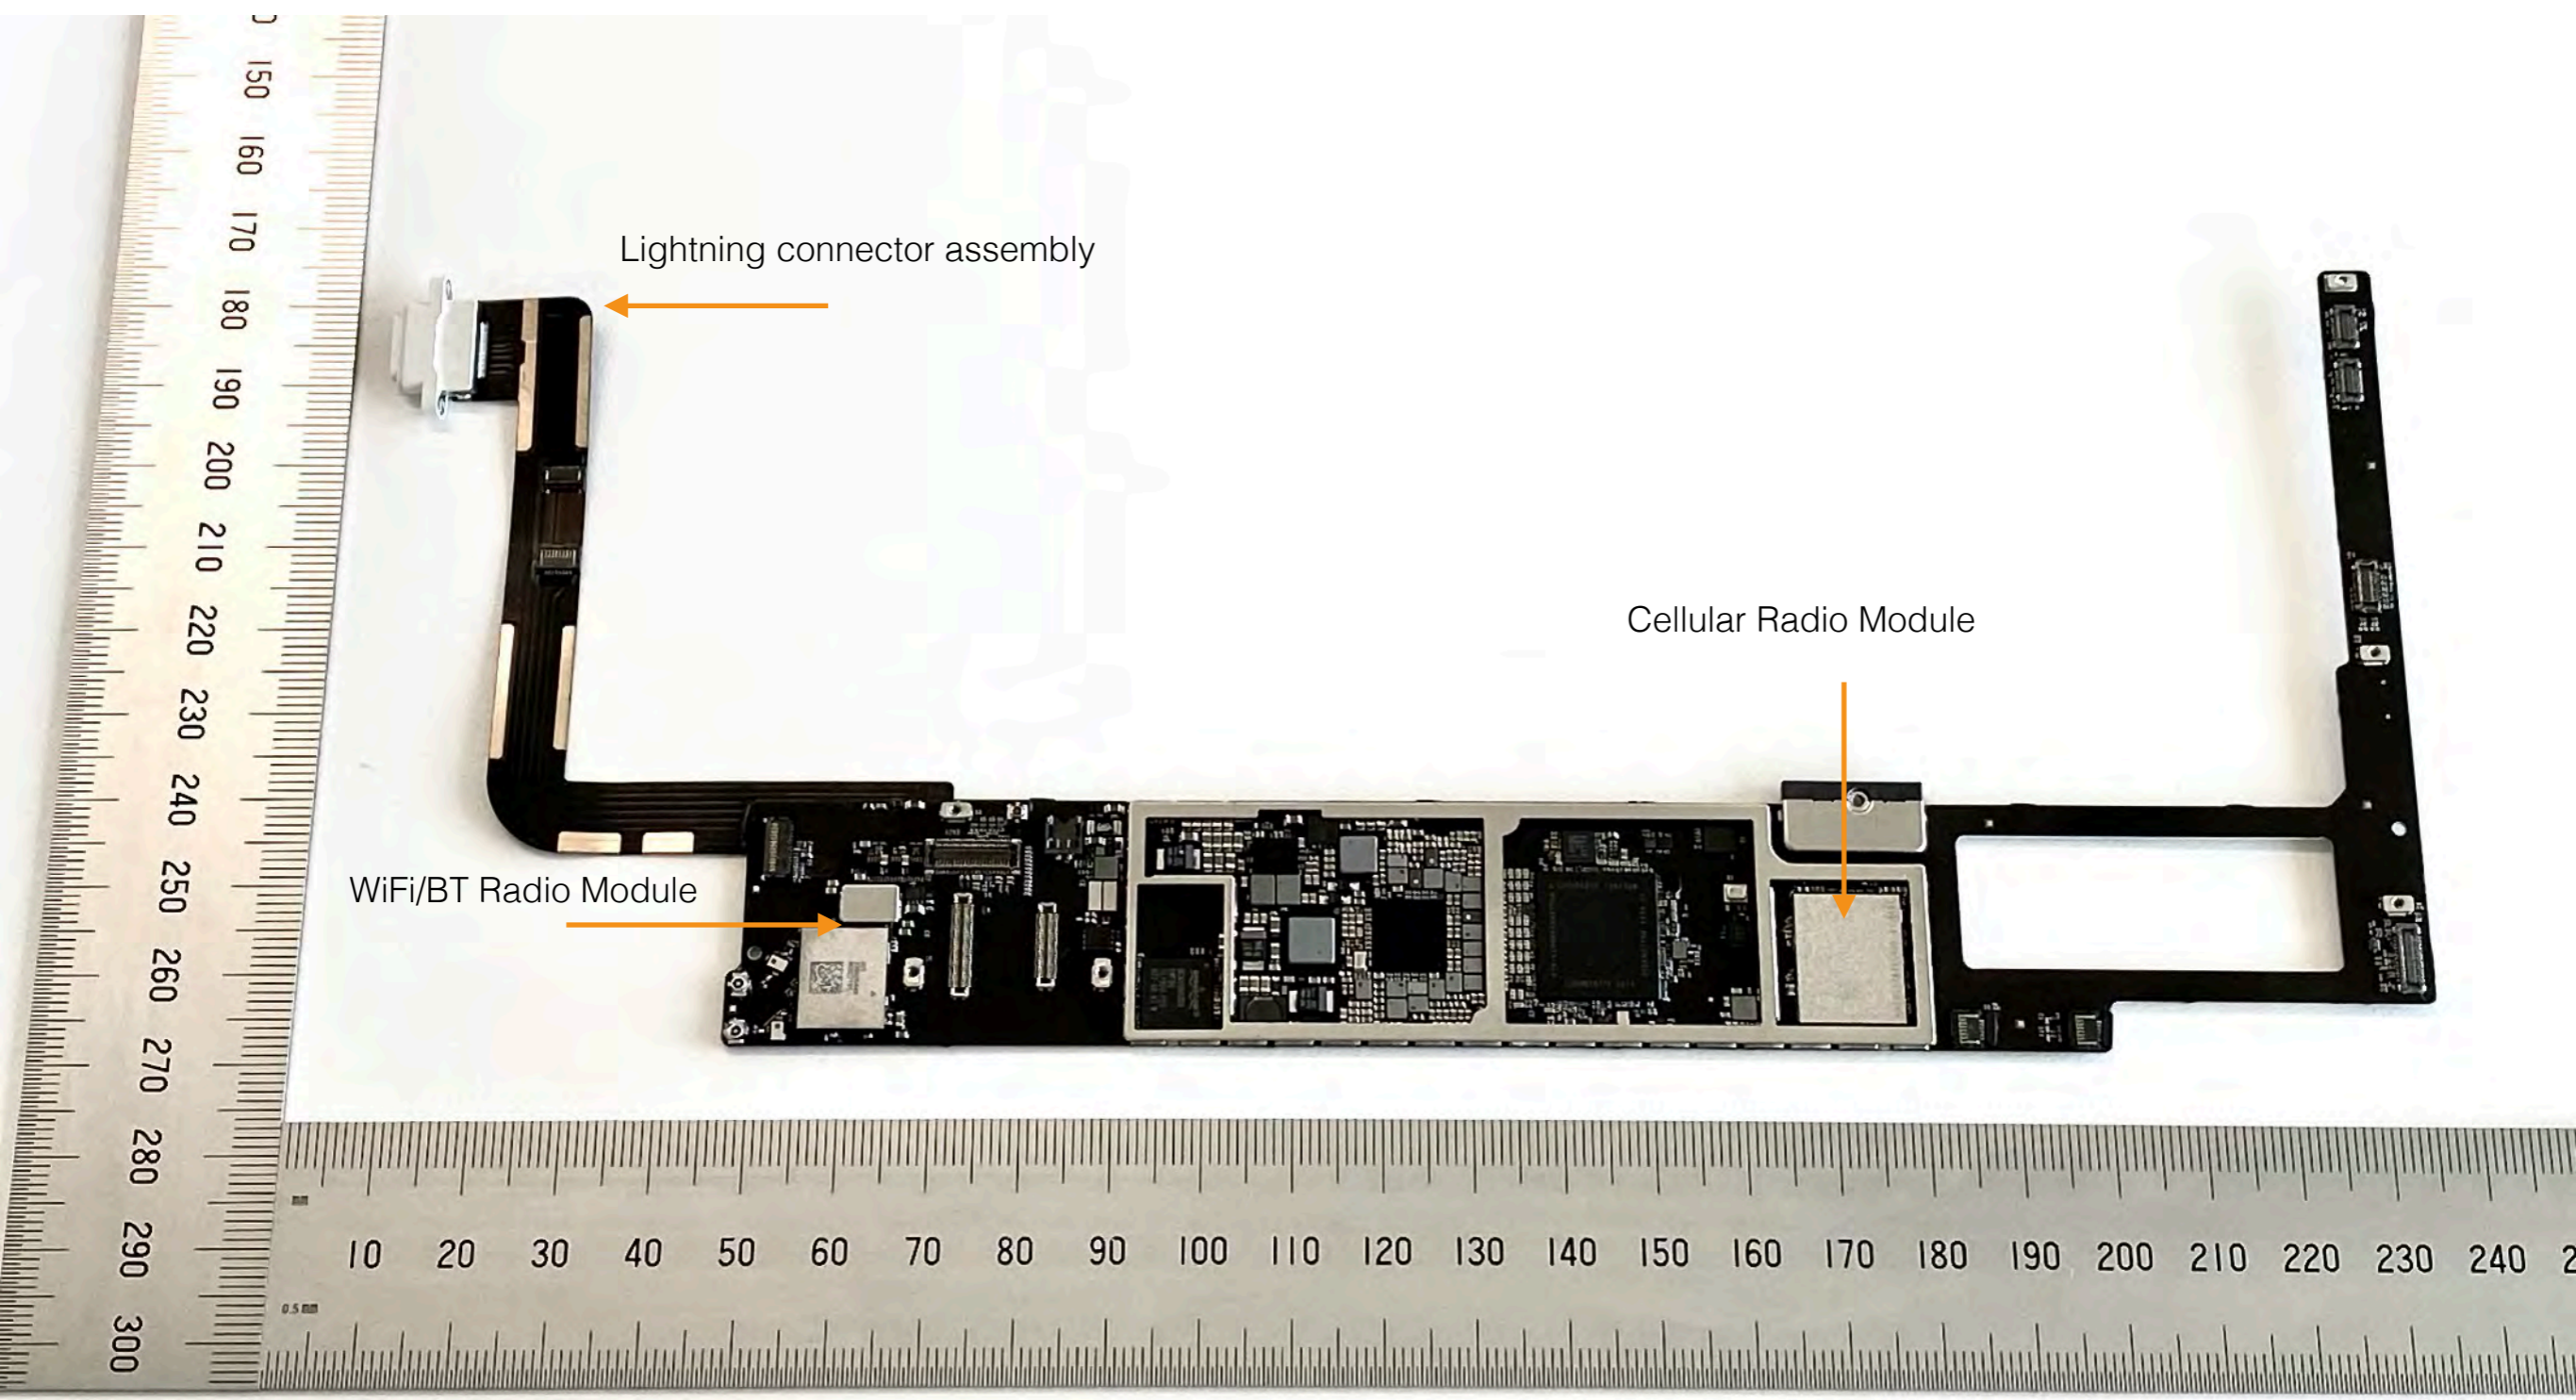

Bottom Left and Right Speaker - Back

A2428, A2429, A2430

Battery - Front

A2428, A2429, A2430

MLB Back,
Lightning Connector Back

Lightning connector assembly

A2428, A2429, A2430

MLB with shield removed,
Lightning connector Front

Lightning connector assembly

WiFi/BT Radio Module

Cellular Radio Module