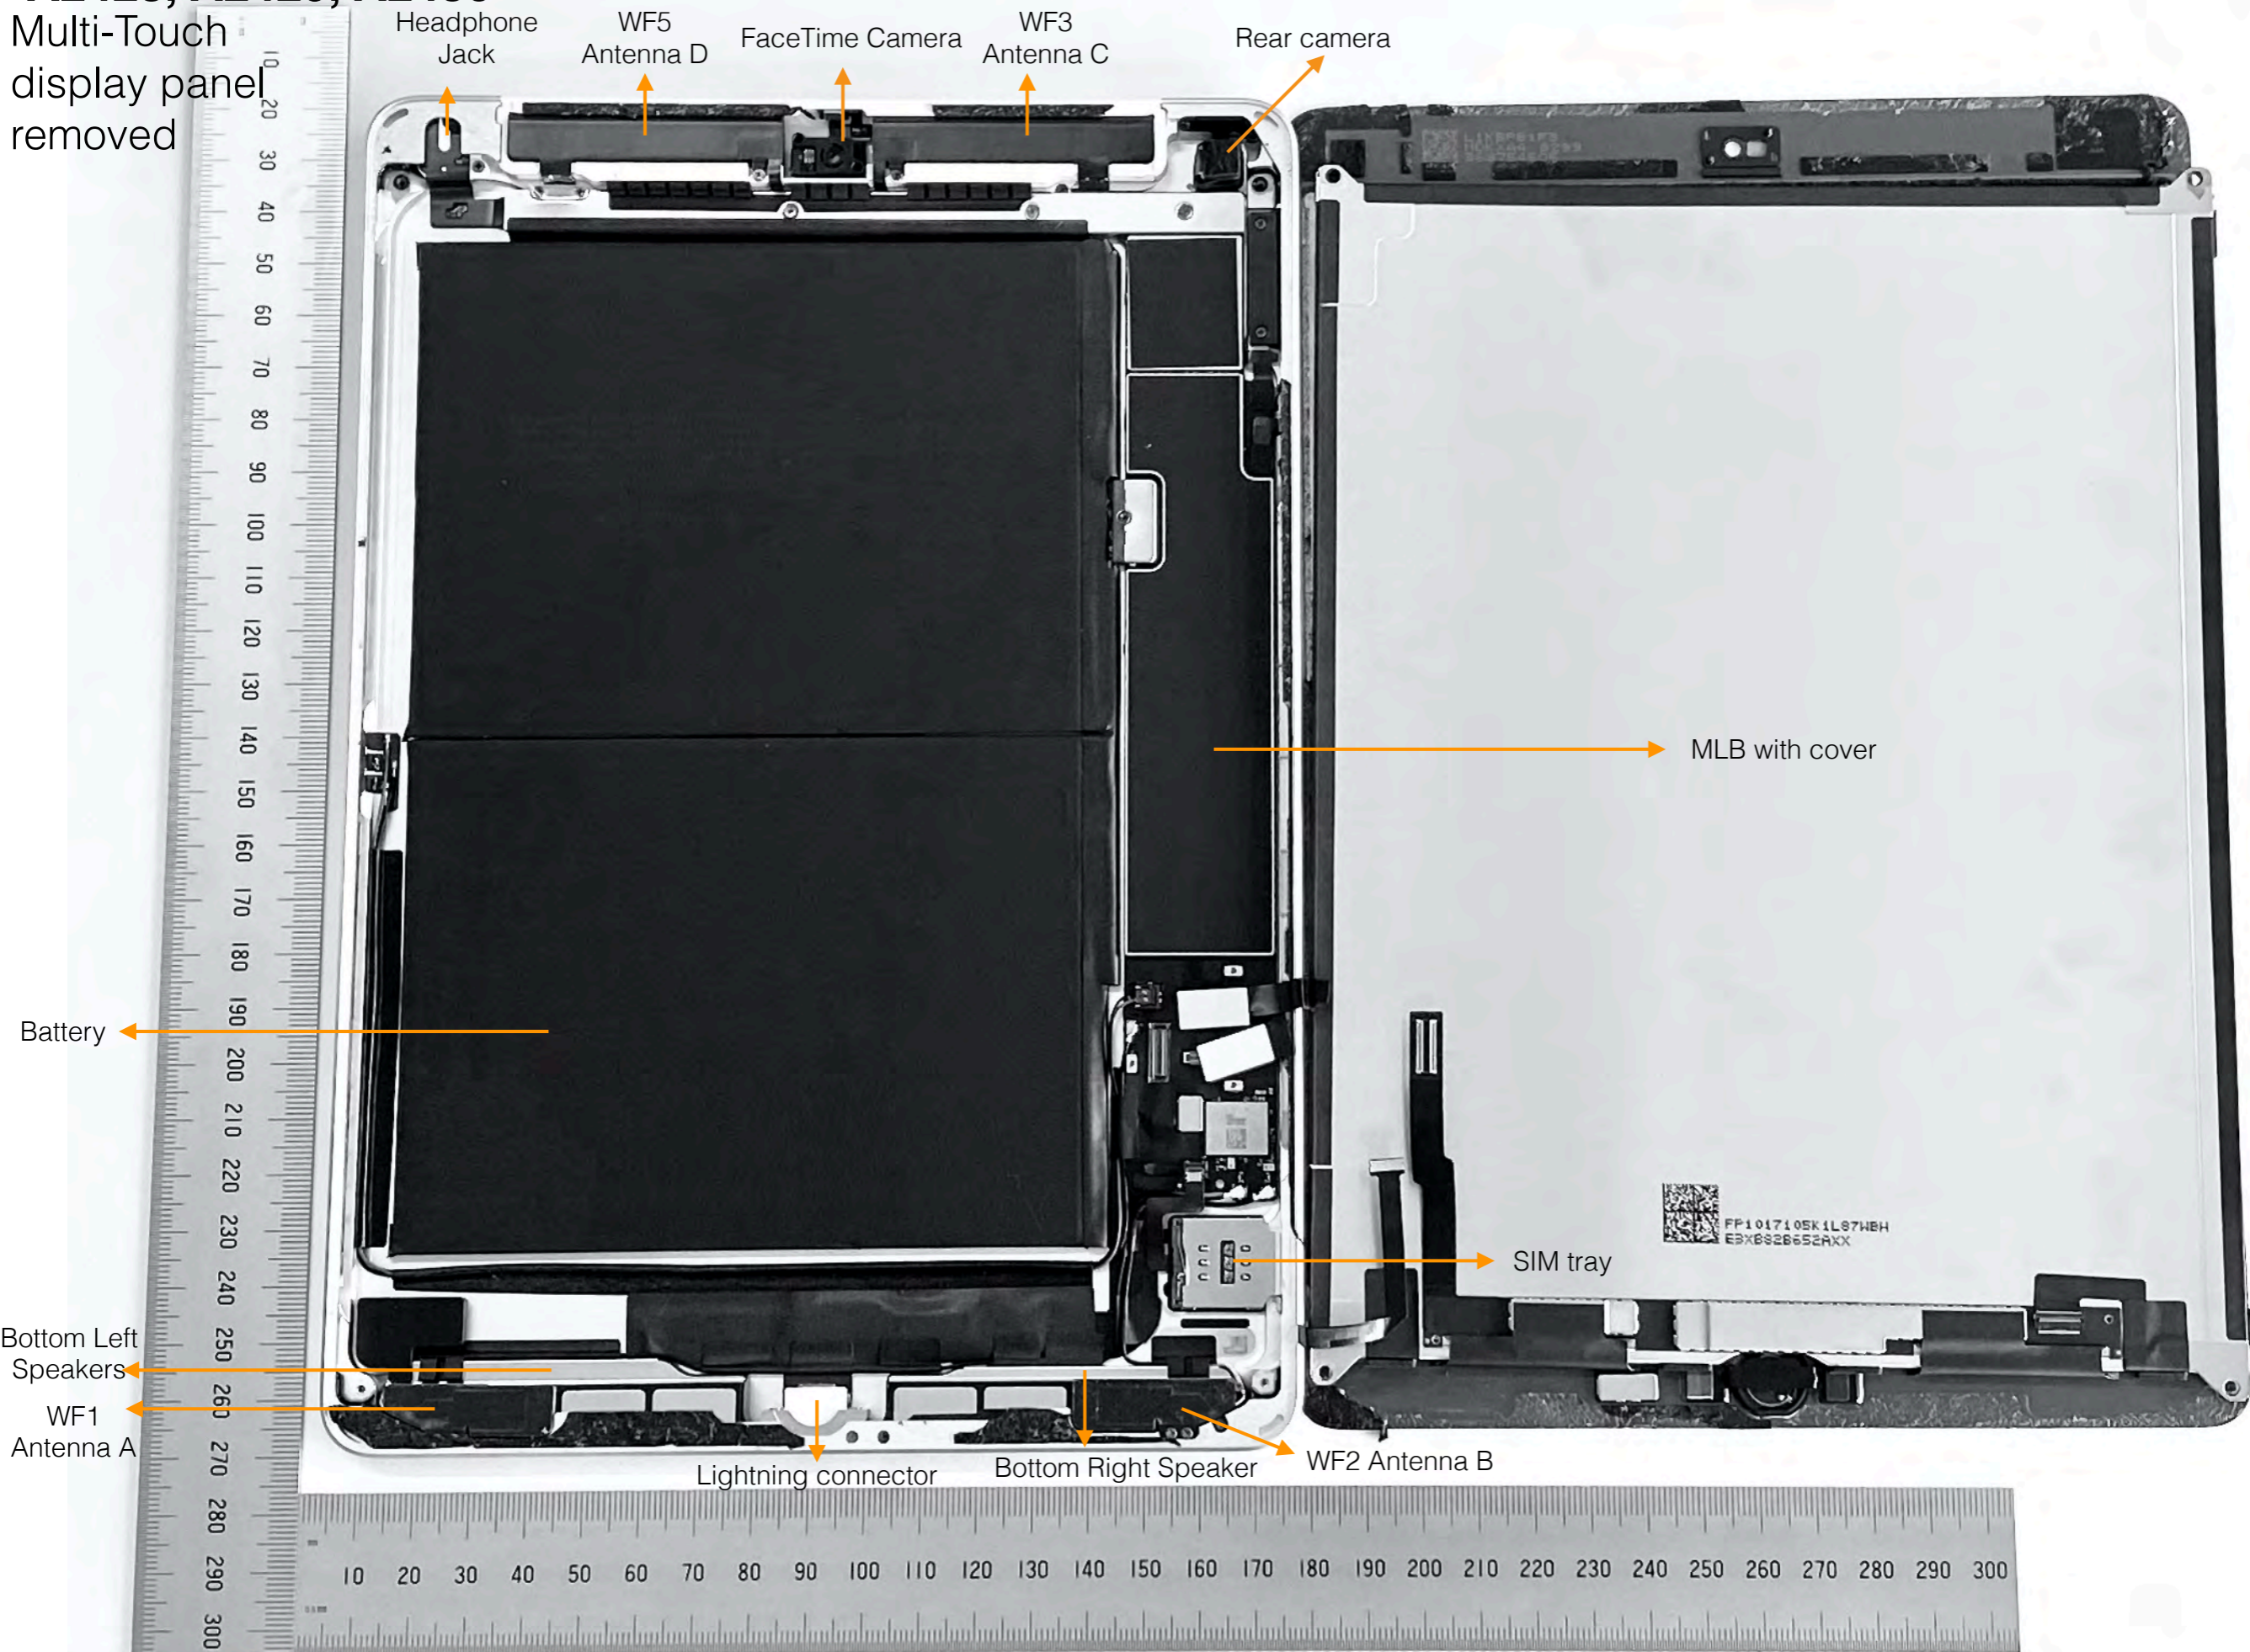

A2428, A2429, A2430

Multi-Touch display panel removed

Headphone Jack

WF5 Antenna D

FaceTime Camera

WF3 Antenna C

Rear camera

MLB with cover

Battery

SIM tray

FP1017105K1L87HEH
E9X692B652RXX

Bottom Left Speakers

WF1 Antenna A

Lightning connector

Bottom Right Speaker

WF2 Antenna B

10
20
30
40
50
60
70
80
90
100
110
120
130
140
150
160
170
180
190
200
210
220
230
240
250
260
270
280
290
300

10 20 30 40 50 60 70 80 90 100 110 120 130 140 150 160 170 180 190 200 210 220 230 240 250 260 270 280 290 300

A2428, A2429, A2430

Display panel
- Back

A2428, A2429, A2430

WiFi/BT Antenna A
& WiFi Antenna B-
Front

A2428, A2429, A2430

WiFi/BT Antenna A
& WiFi Antenna B- Back

A2428, A2429, A2430

WF3 Cellular Primary Tx/Rx Antenna C &