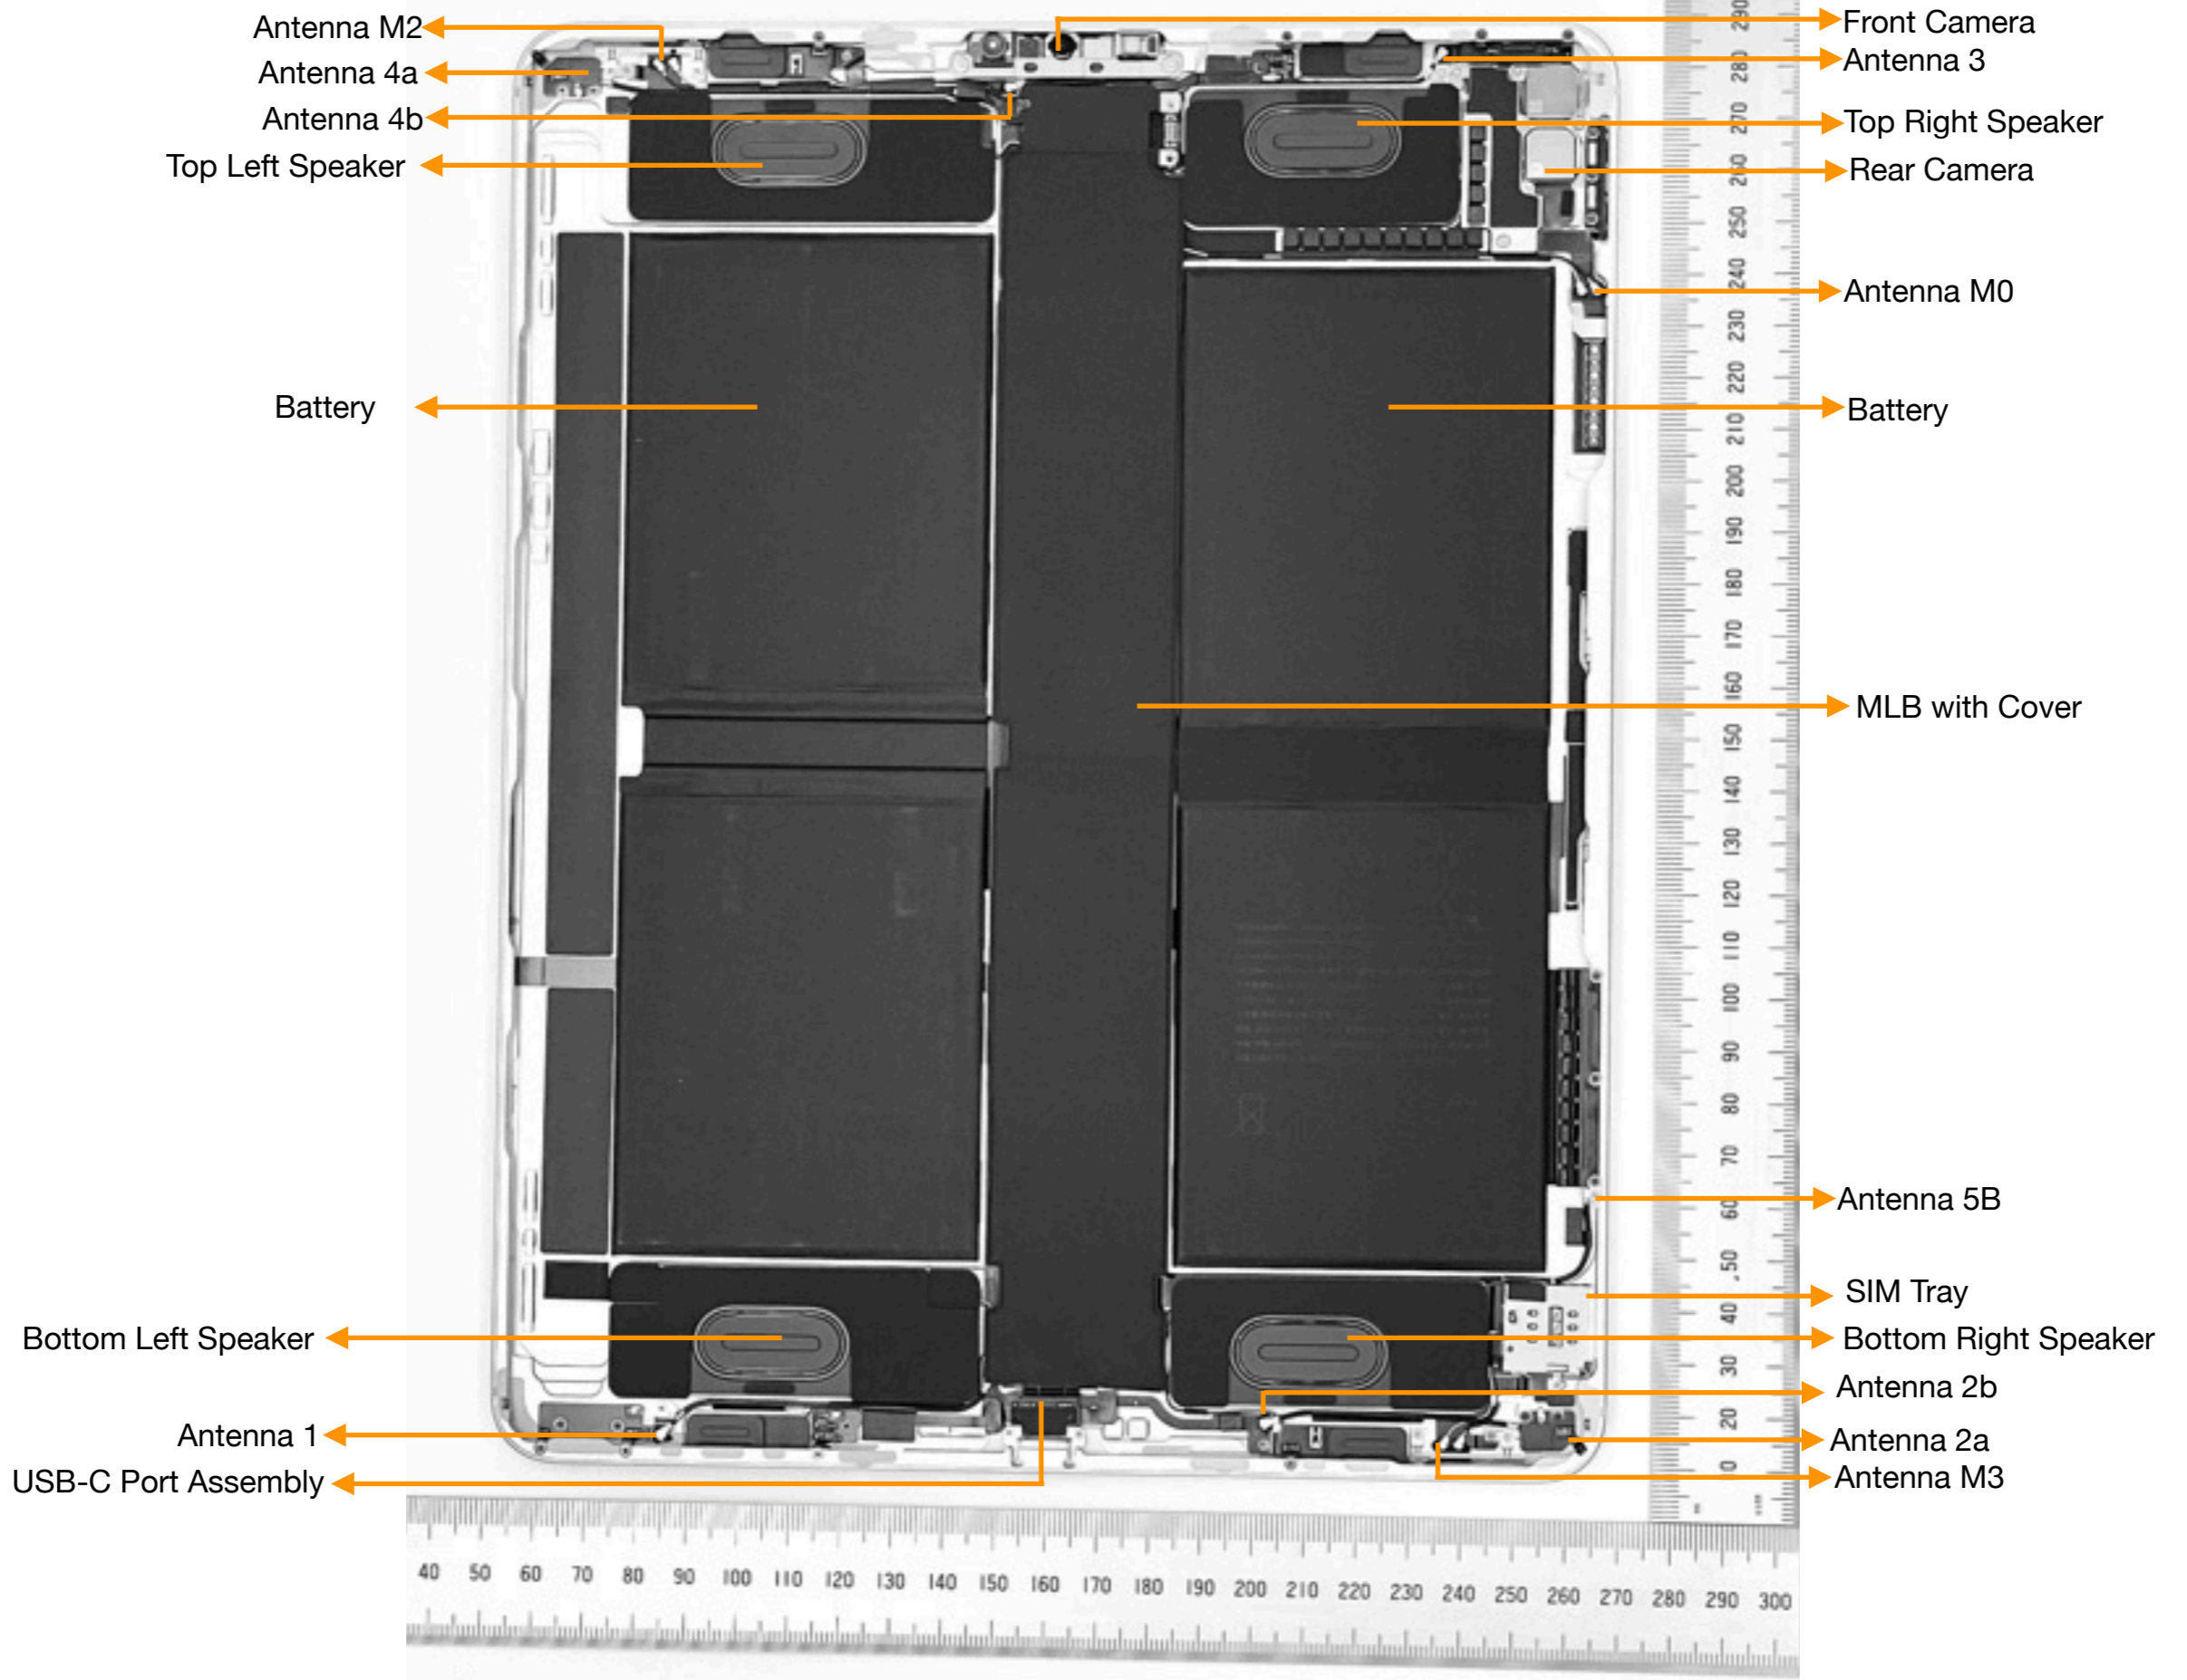

A2379
Multi-Touch Display Panel Removed

Antenna M2

Antenna 4a

Antenna 4b

Top Left Speaker

Battery

Bottom Left Speaker

Antenna 1

USB-C Port Assembly

Front Camera

Antenna 3

Top Right Speaker

Rear Camera

Antenna M0

Battery

MLB with Cover

Antenna 5B

SIM Tray

Bottom Right Speaker

Antenna 2b

Antenna 2a

Antenna M3

A2379
Display Panel - Back

F5G043406Z0PMP330
DR1CPHJFNFD52