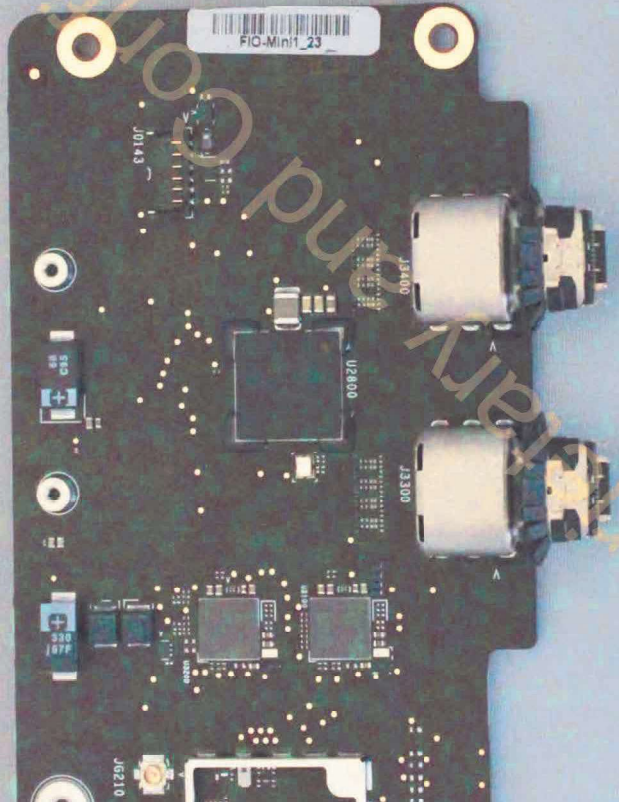

Bottom

MLB

FAN

ANT 1  
ANT 2

Front

ANT 0 (wifi  
feed- Top

Proprietary and Confidential

(wifi 2.4/5GHz)  
bottom

antenna

File Proprietary and Confidential

Proprietary and Confidential

Intel Confidential  
Copyright © 2013 Intel Corporation

WIFI-BT

X1294-F10  
820-01227-04

Xa

Xb

MADE IN CHINA

File Property and Confidential

MADE IN CHINA

Proprietary and Confidential

Barcode label with alphanumeric characters.

200  
1000

MADE IN CHINA

Proprietary and Confidential