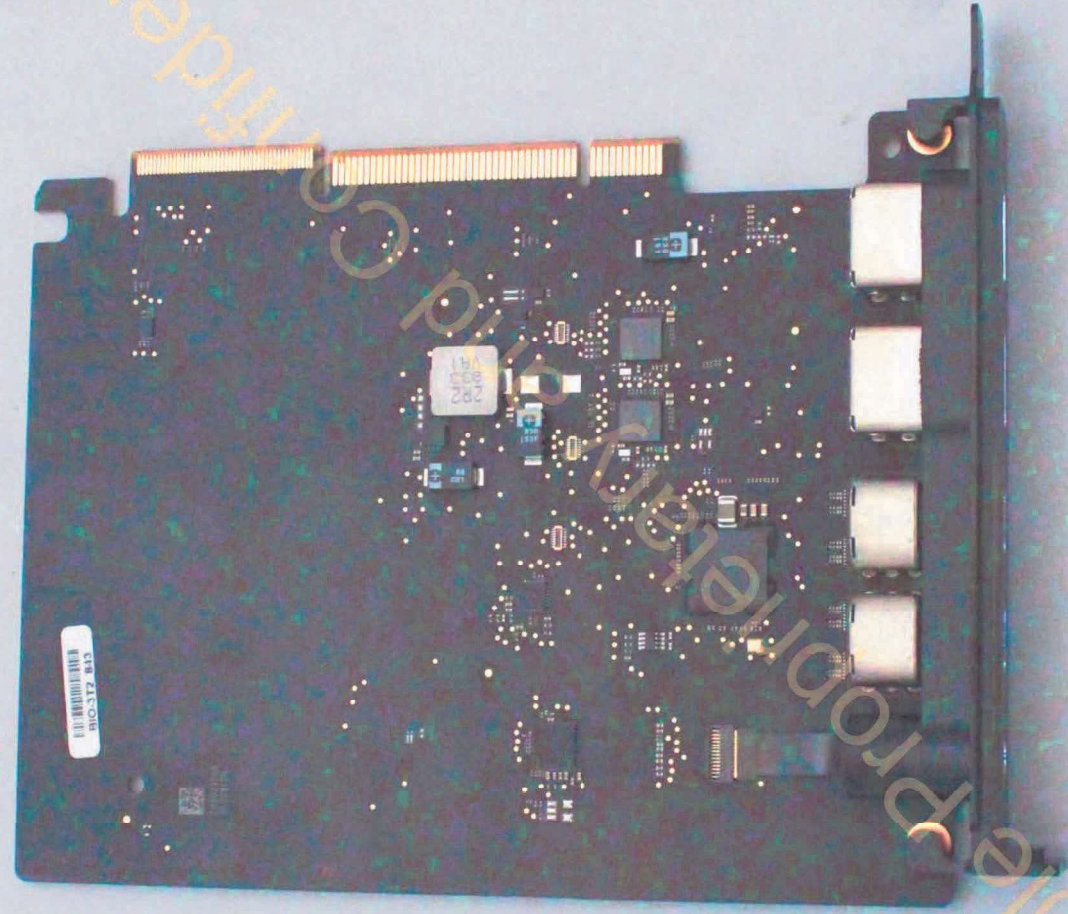

Bottom

MLB

FAN

ANT 1  
ANT 2

Front

ANT 0 (wifi  
feed- Top

Proprietary and Confidential

(wifi 2.4/5GHz)  
bottom

antenna

File Proprietary and Confidential

Proprietary and Confidential

Intel Confidential  
Copyright © 2013 Intel Corporation

WIFI-BT

X1294-F10  
820-01227-04

Xa

Xb

MADE IN CHINA

File Property and Confidential

MADE IN CHINA

Proprietary and Confidential

Barcode label with alphanumeric characters.

200  
1000

MADE IN CHINA

Proprietary and Confidential