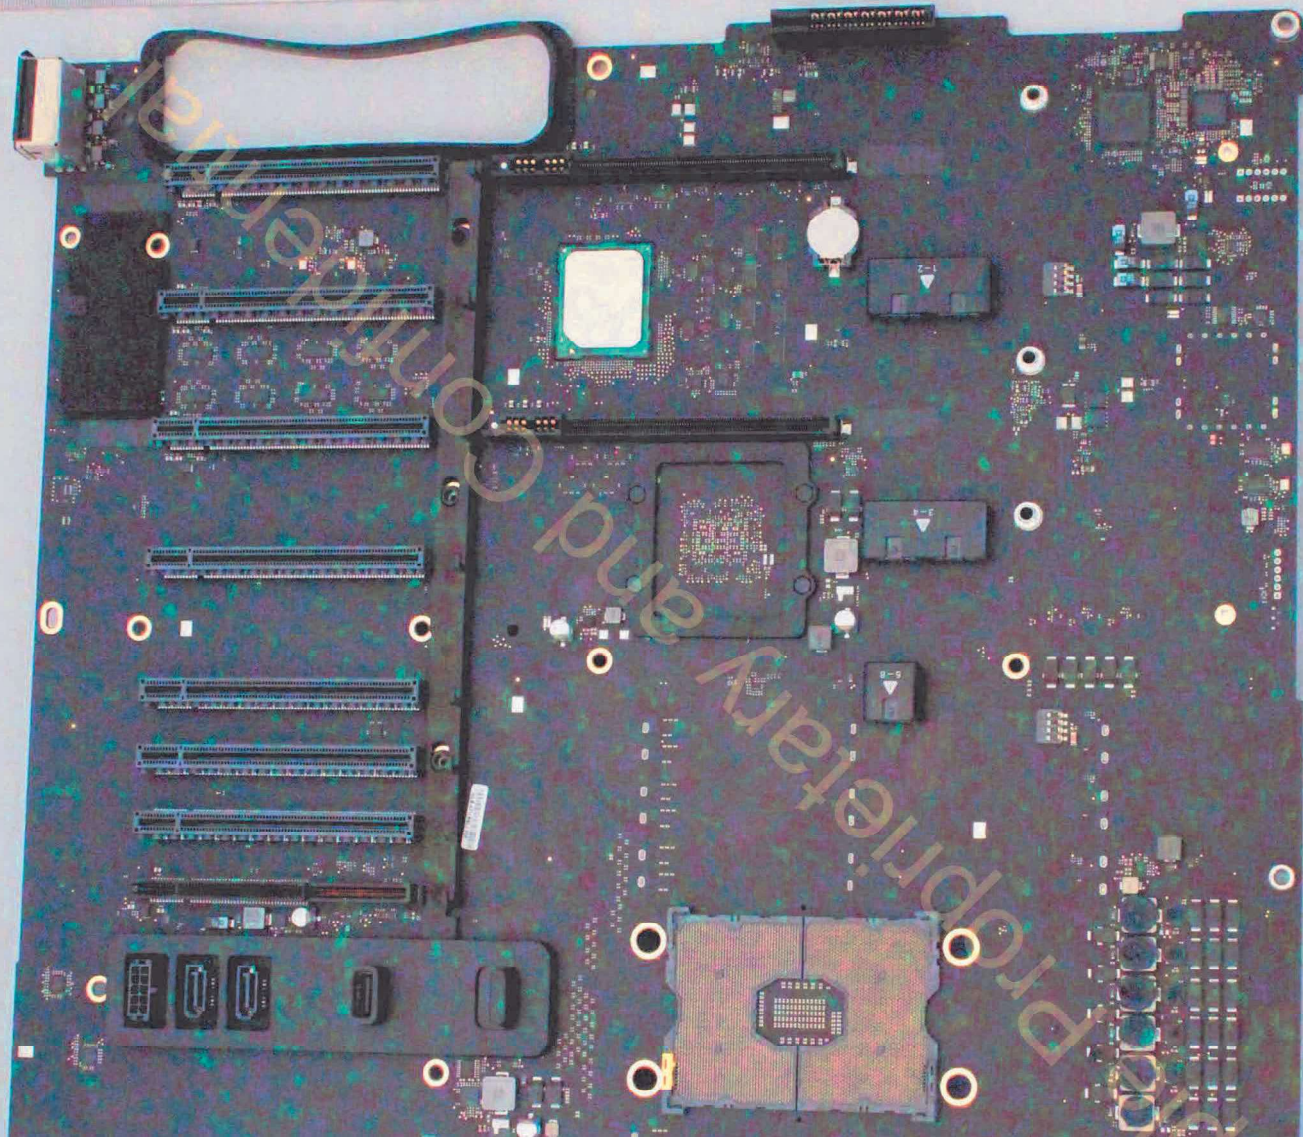

Bottom

MLB

FAN

ANT 1  
ANT 2

Front

ANT 0 (wifi  
feed- Top

Proprietary and Confidential

(wifi 2.4/5GHz)  
bottom

antenna

File Proprietary and Confidential

Proprietary and Confidential

Intel Confidential  
Copyright © 2013 Intel Corporation

WIFI-BT

X1294-F10  
820-01227-04

Xa

Xb

MADE IN CHINA

File Property and Confidential

MADE IN CHINA

Proprietary and Confidential

Barcode label with alphanumeric characters.

200  
1000

MADE IN CHINA

Proprietary and Confidential