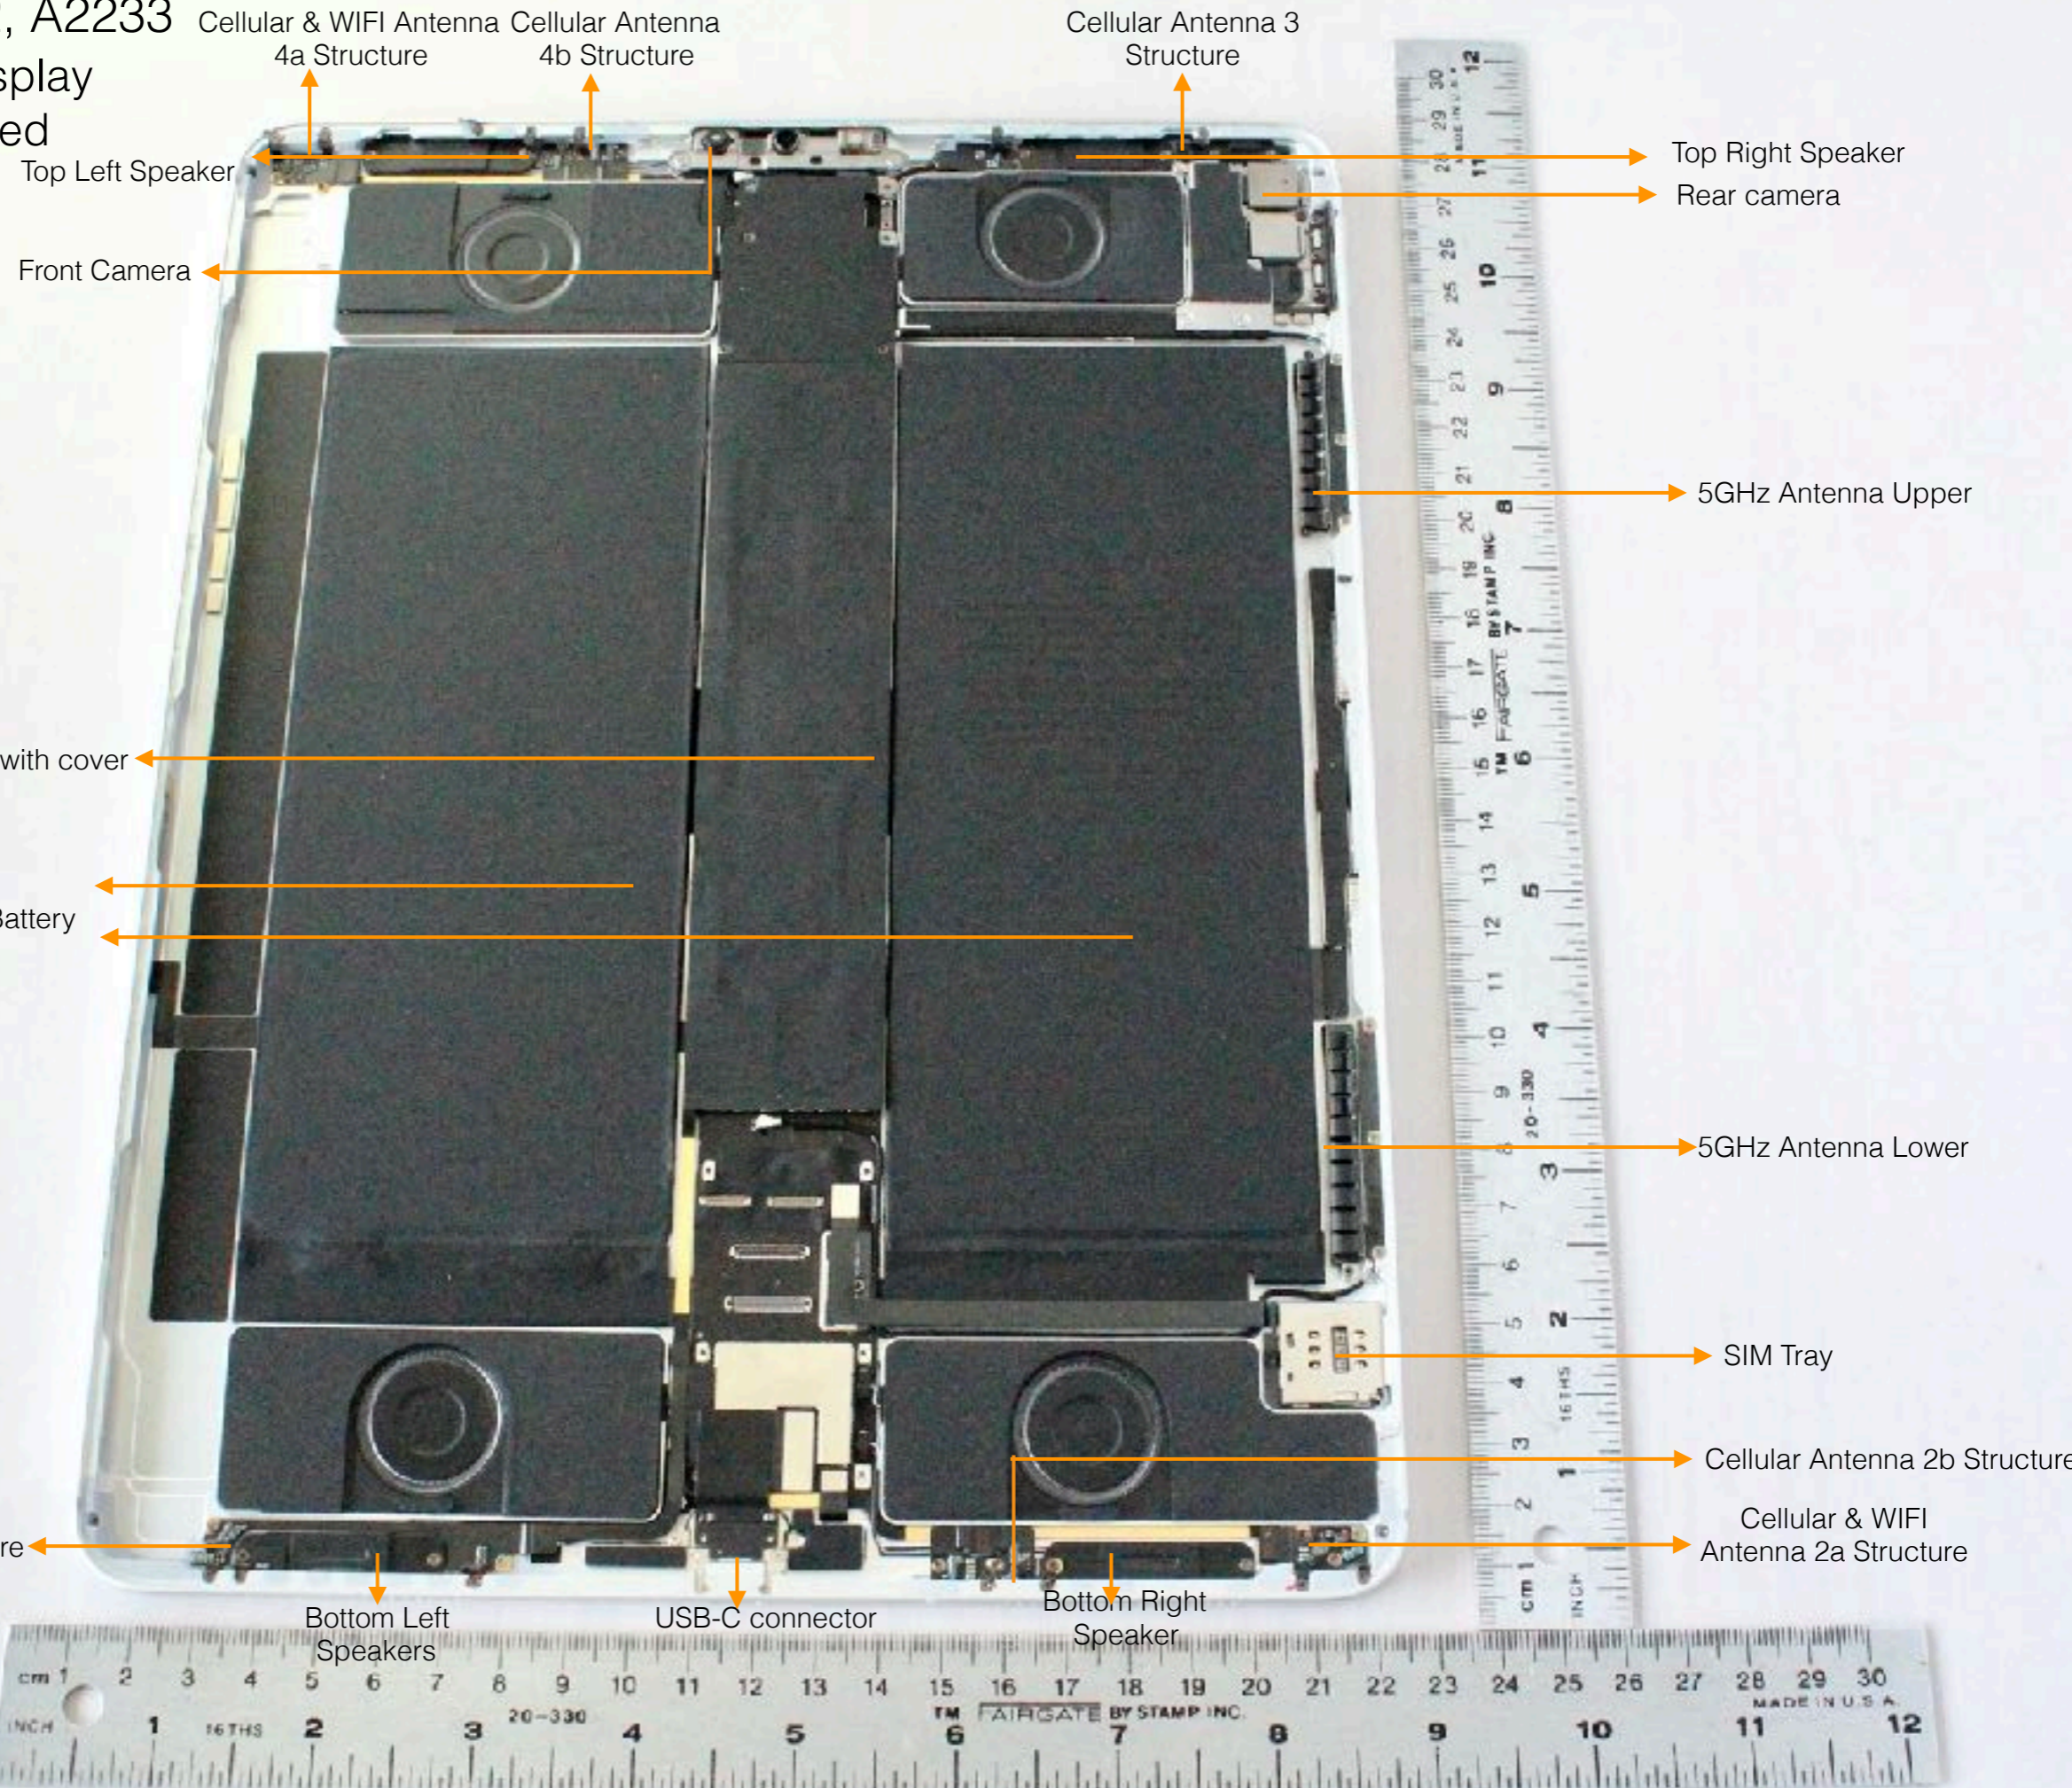

A2069, A2232, A2233

Multi-Touch display panel removed

Cellular & WIFI Antenna 4a Structure  
Cellular Antenna 4b Structure

Cellular Antenna 3 Structure

Top Left Speaker

Top Right Speaker

Rear camera

Front Camera

5GHz Antenna Upper

MLB with cover

Battery

5GHz Antenna Lower

SIM Tray

Cellular Antenna 2b Structure

Cellular & WIFI Antenna 2a Structure

Cellular Antenna 1 Structure

Bottom Left Speakers

USB-C connector

Bottom Right Speaker

A2069, A2232, A2233

Display panel - Back

A2069, A2232, A2233

Top Antenna Structure 4a, 4b & 3 - Front

A2069, A2232, A2233