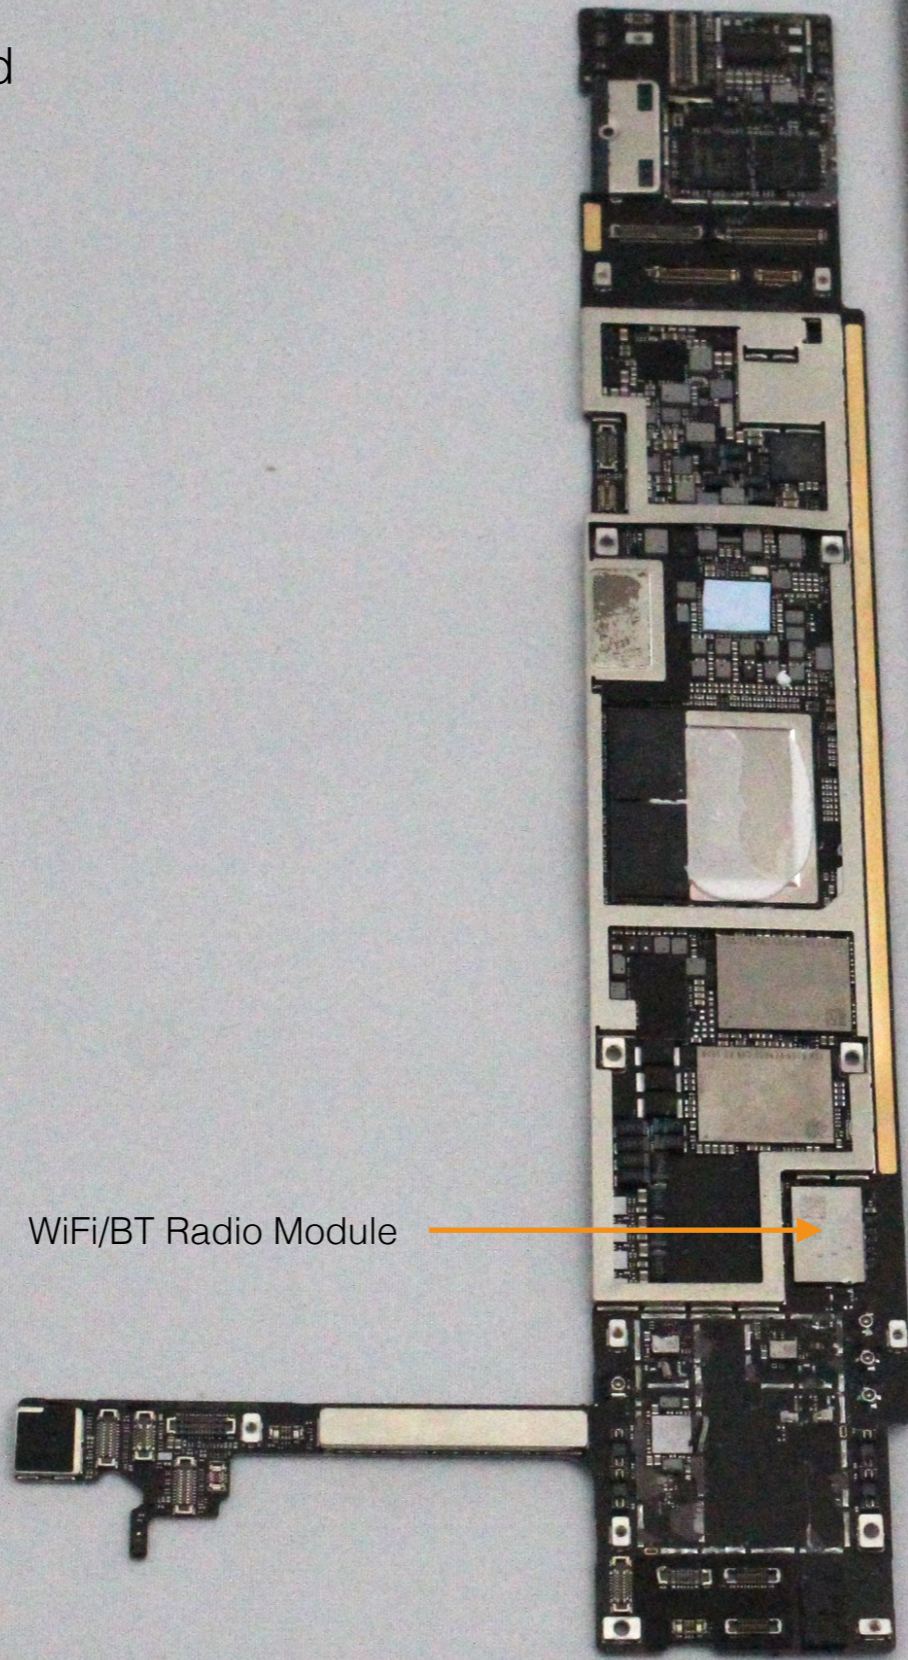

A2228

MLB front - with shield

A2228

MLB - Back

A2228

MLB with shield removed

WiFi/BT Radio Module