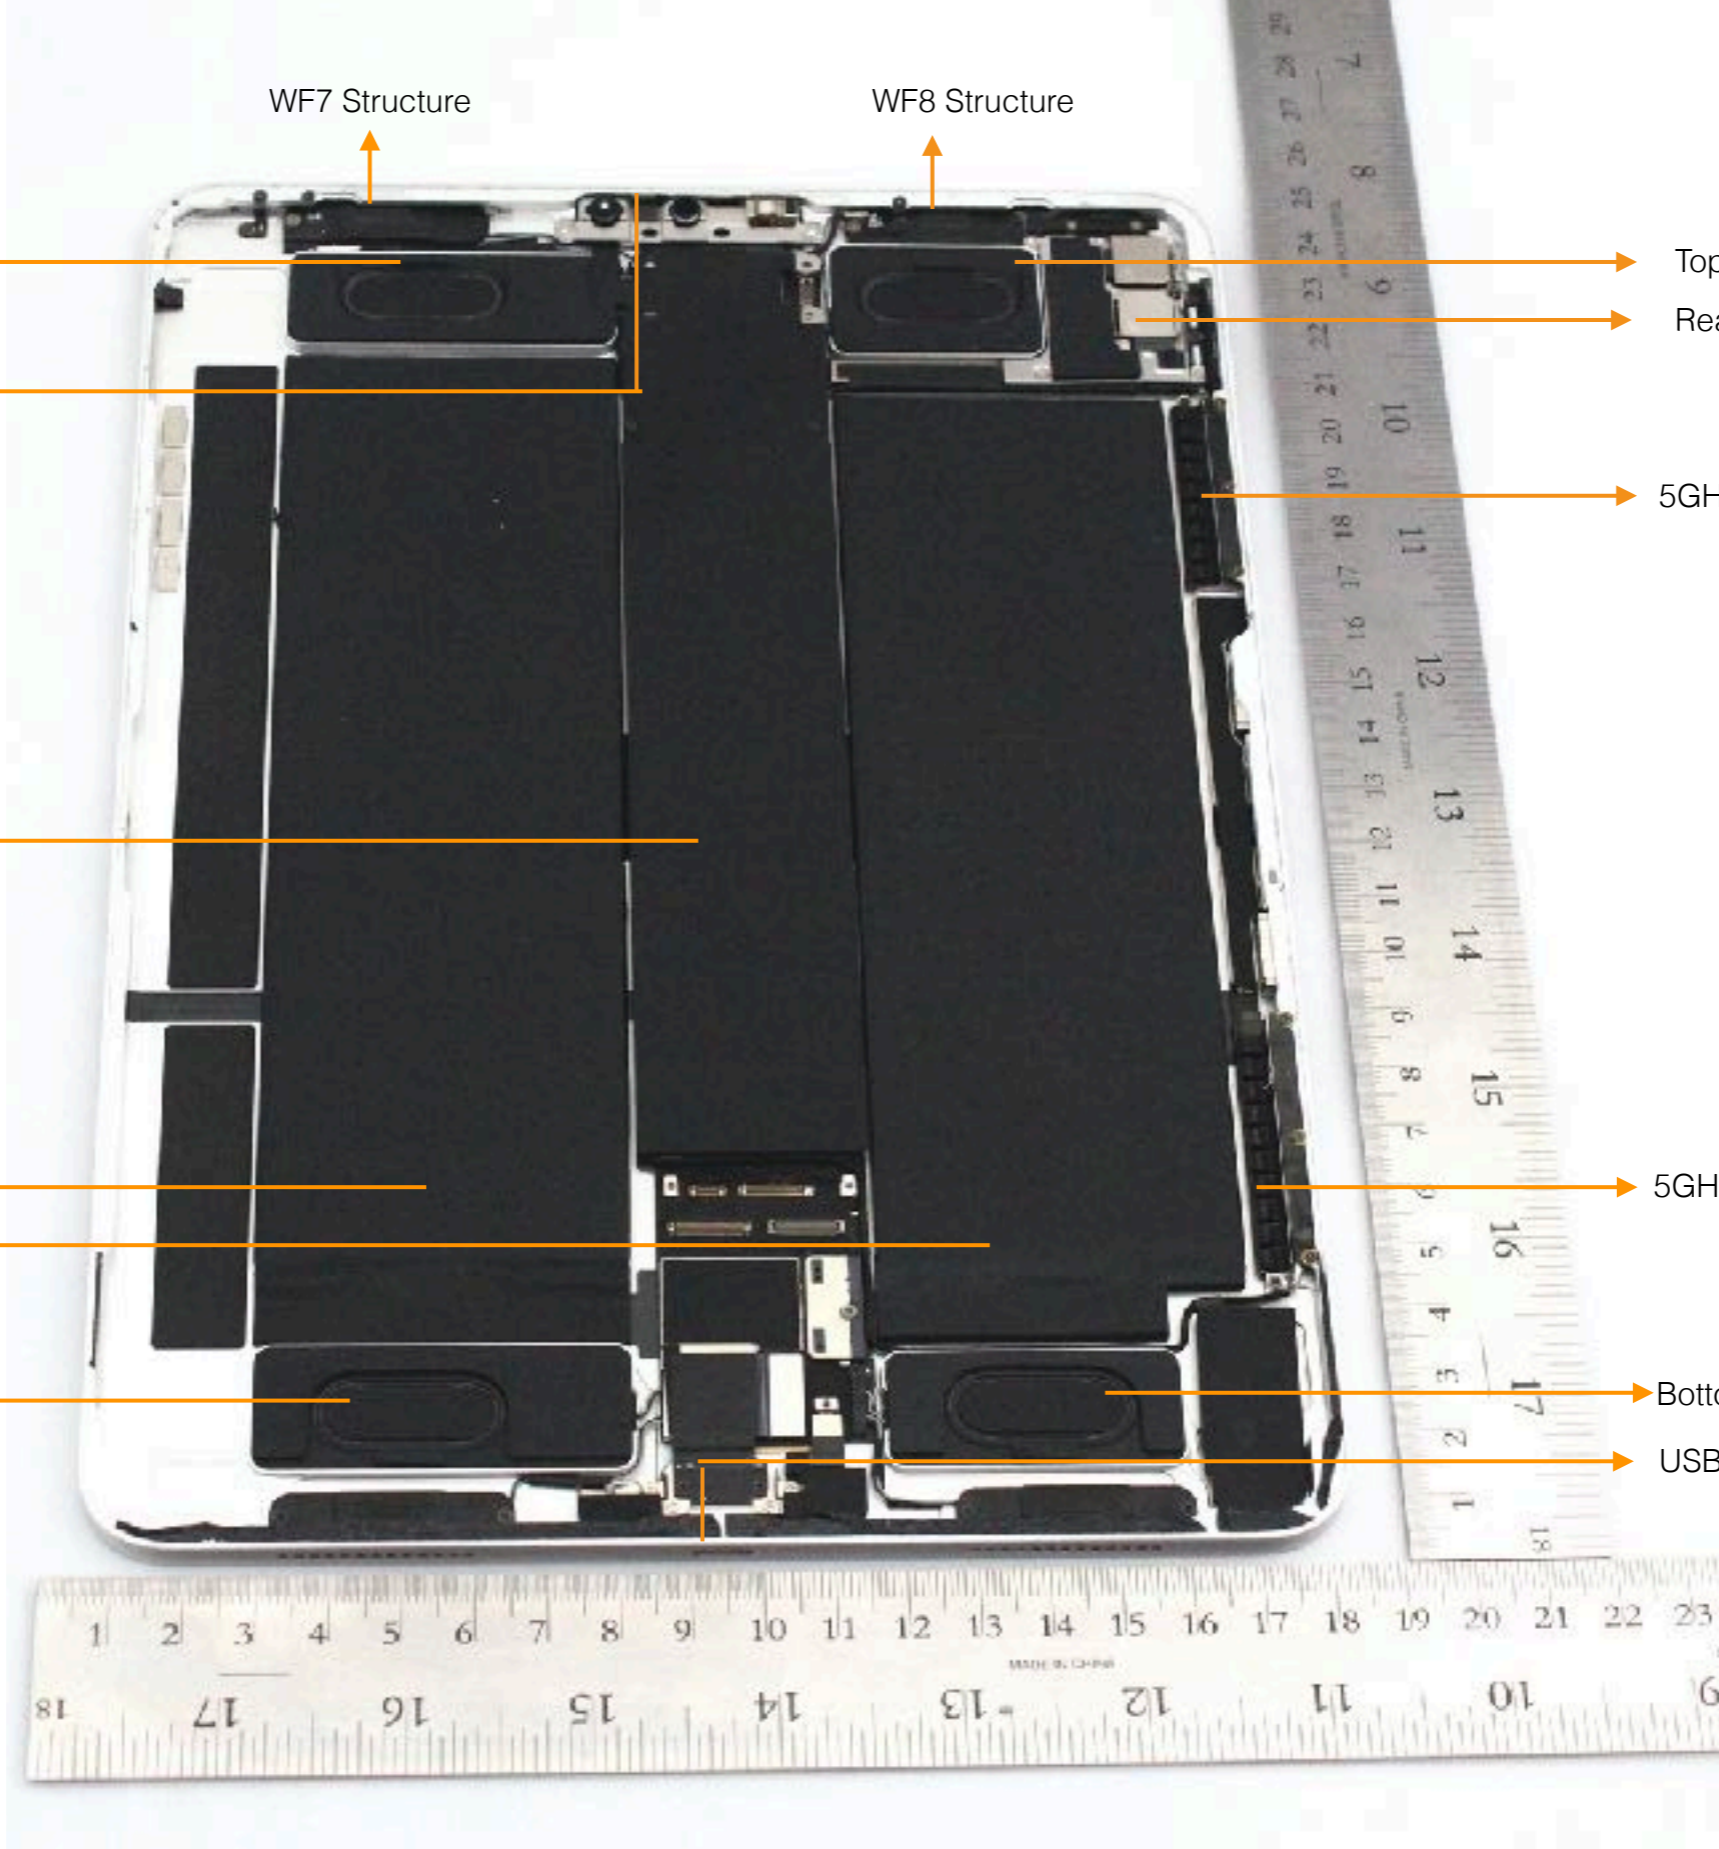

A2228

Multi-Touch display
panel removed

WF7 Structure

WF8 Structure

Top Left Speaker

Top Right Speaker

Front Camera

Rear camera

MLB with cover

5GHz Antenna Upper

Battery

5GHz Antenna Lower

Bottom Left Speakers

Bottom Right Speaker

USB-C connector

A2228

Display panel - Back

A2228

WiFi/BT Antenna 7 & 8 - Front

A2228

WiFi/BT Antenna 7 & 8 - Back

A2228

5GHz WiFi Upper - Front

A2228