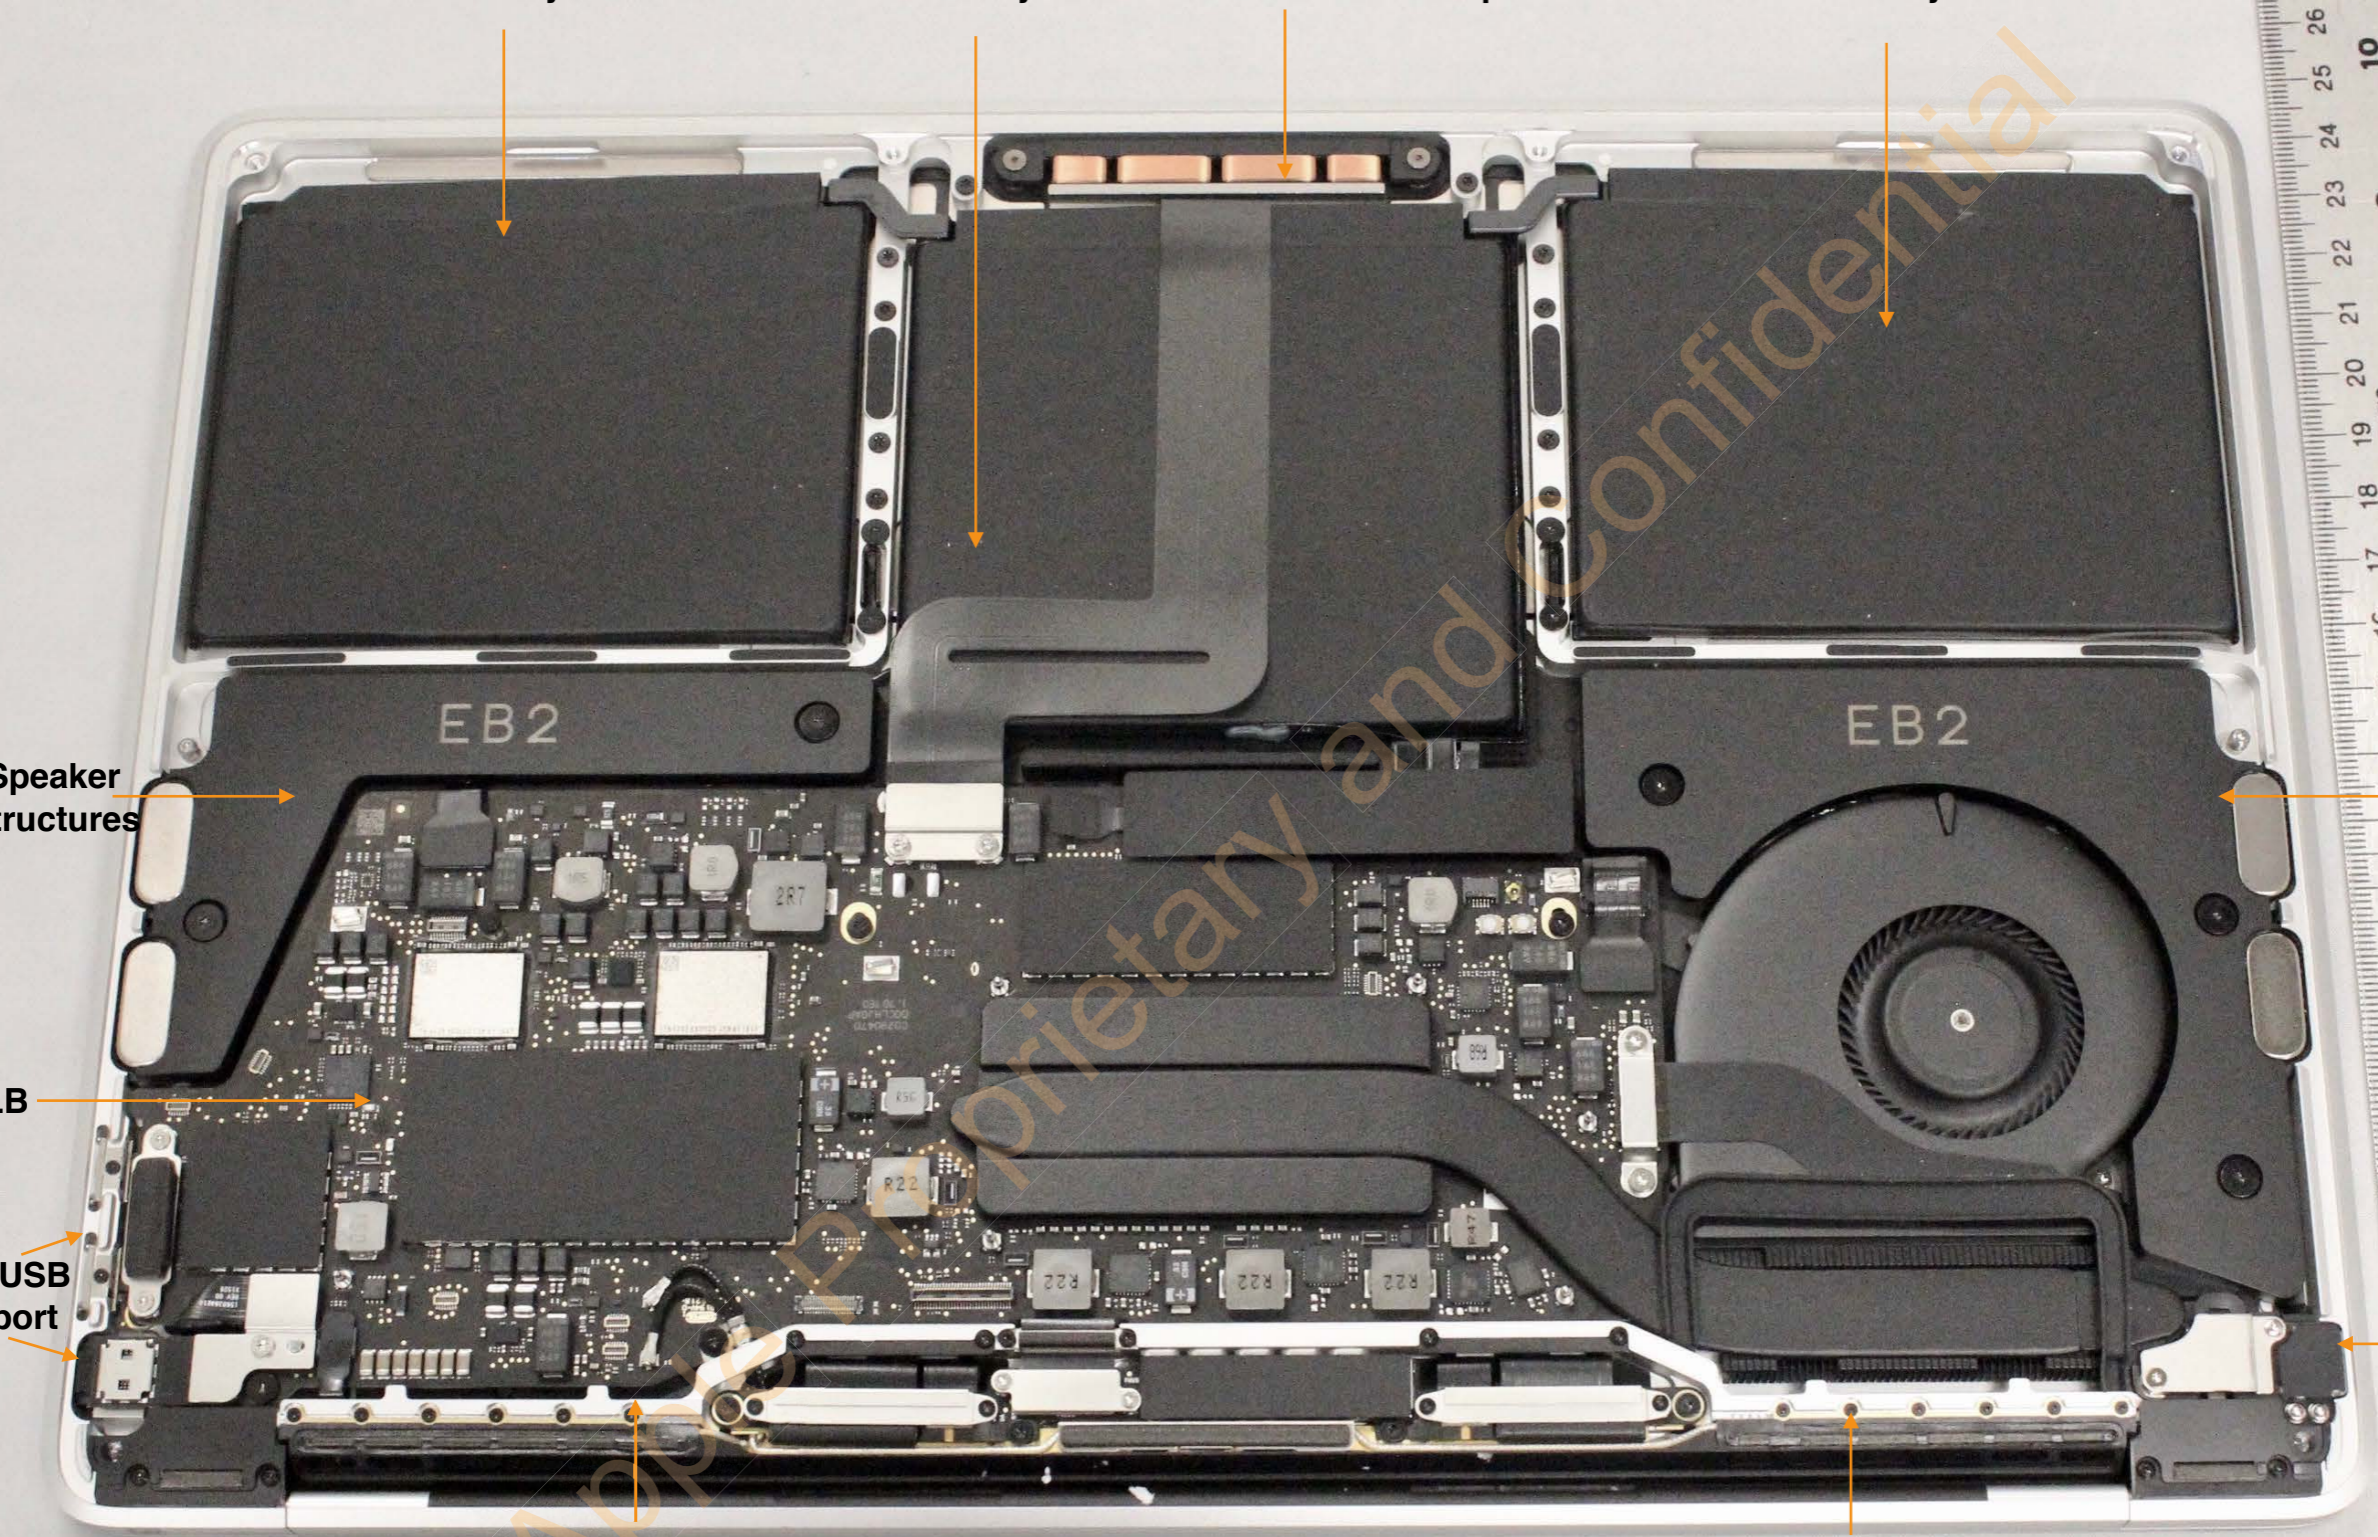

A2159

Internal View

Battery

Battery

Multi-touch Trackpad

Battery

Speaker structures

Speaker structures

MLB

Audio Port

2 x USB C port

WF2/BT antenna structure

WF1 antenna structure

A2159

WF1 and WF2/BT antenna structure and feed- Front

A2159

WF1 and WF2/BT antenna structure and feed- Back

A2159

Right speaker structure- Front

A2159

Right speaker structure- Back

A2159

Left speaker structure- Front

Apple Proprietary and Confidential