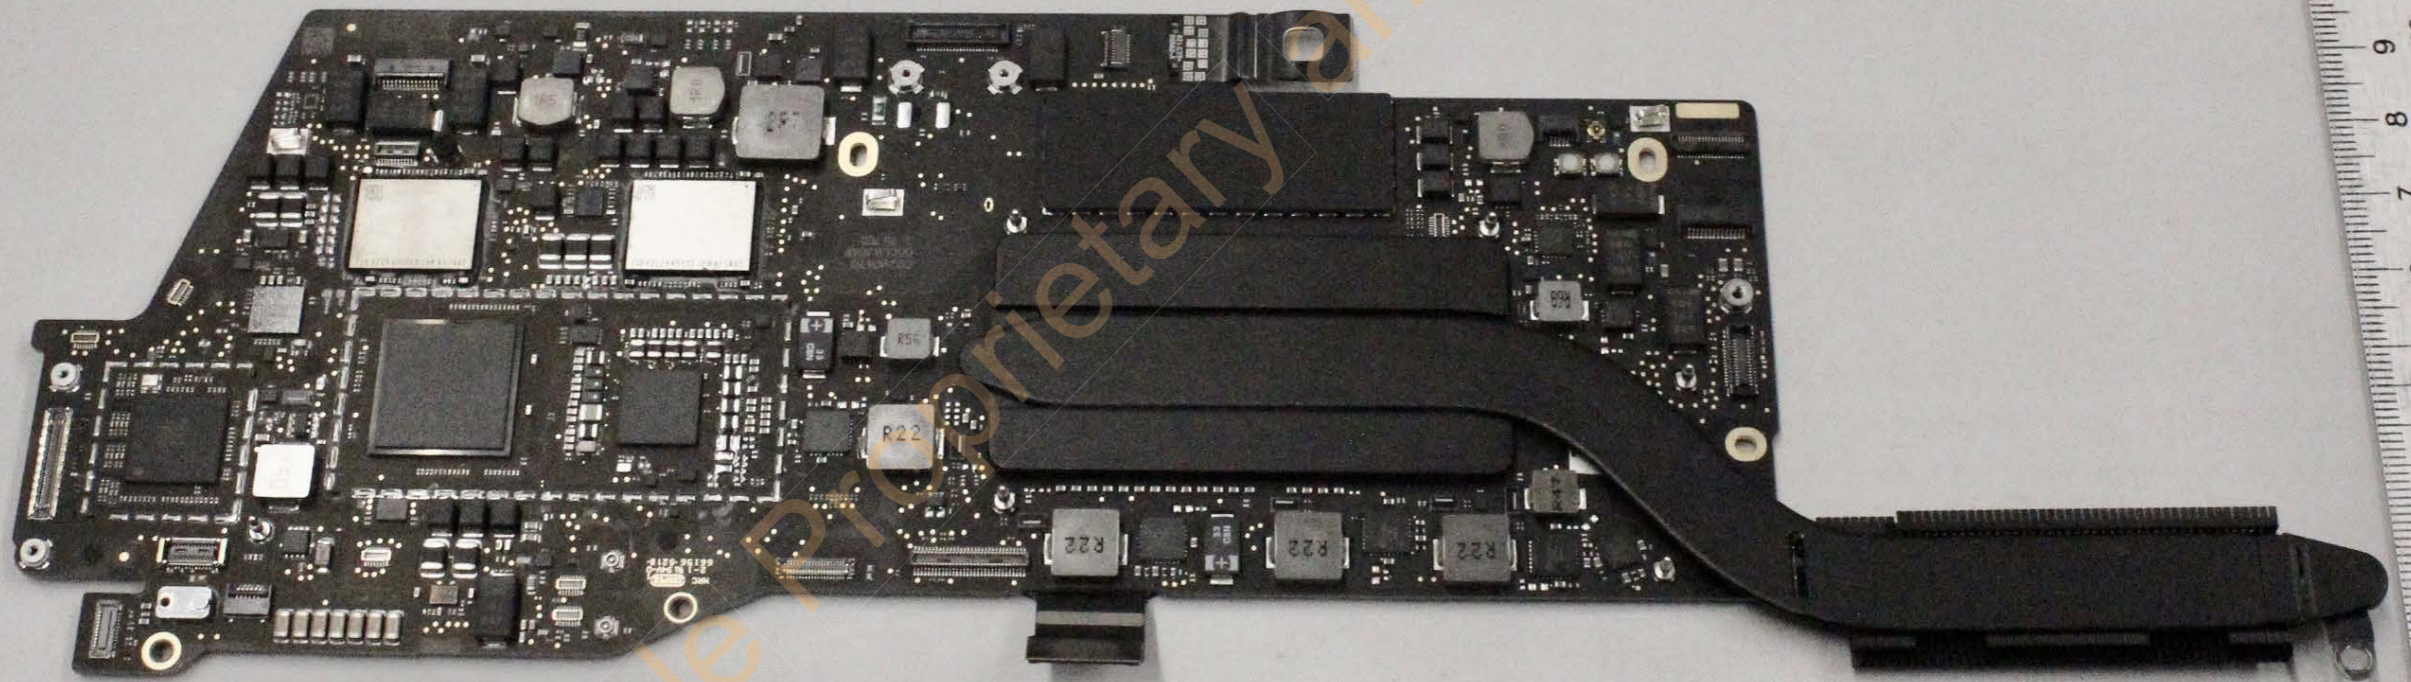

A2159

Headphone jack assembly- Front

A2159

Headphone jack assembly- Back

A2159

MLB with shields- Front

A2159

MLB with shields- Back

WiFi/BT Module

A2159

MLB without shields- Front

A2159

MLB without shields- Back

A2159

Multi-touch Trackpad- Front