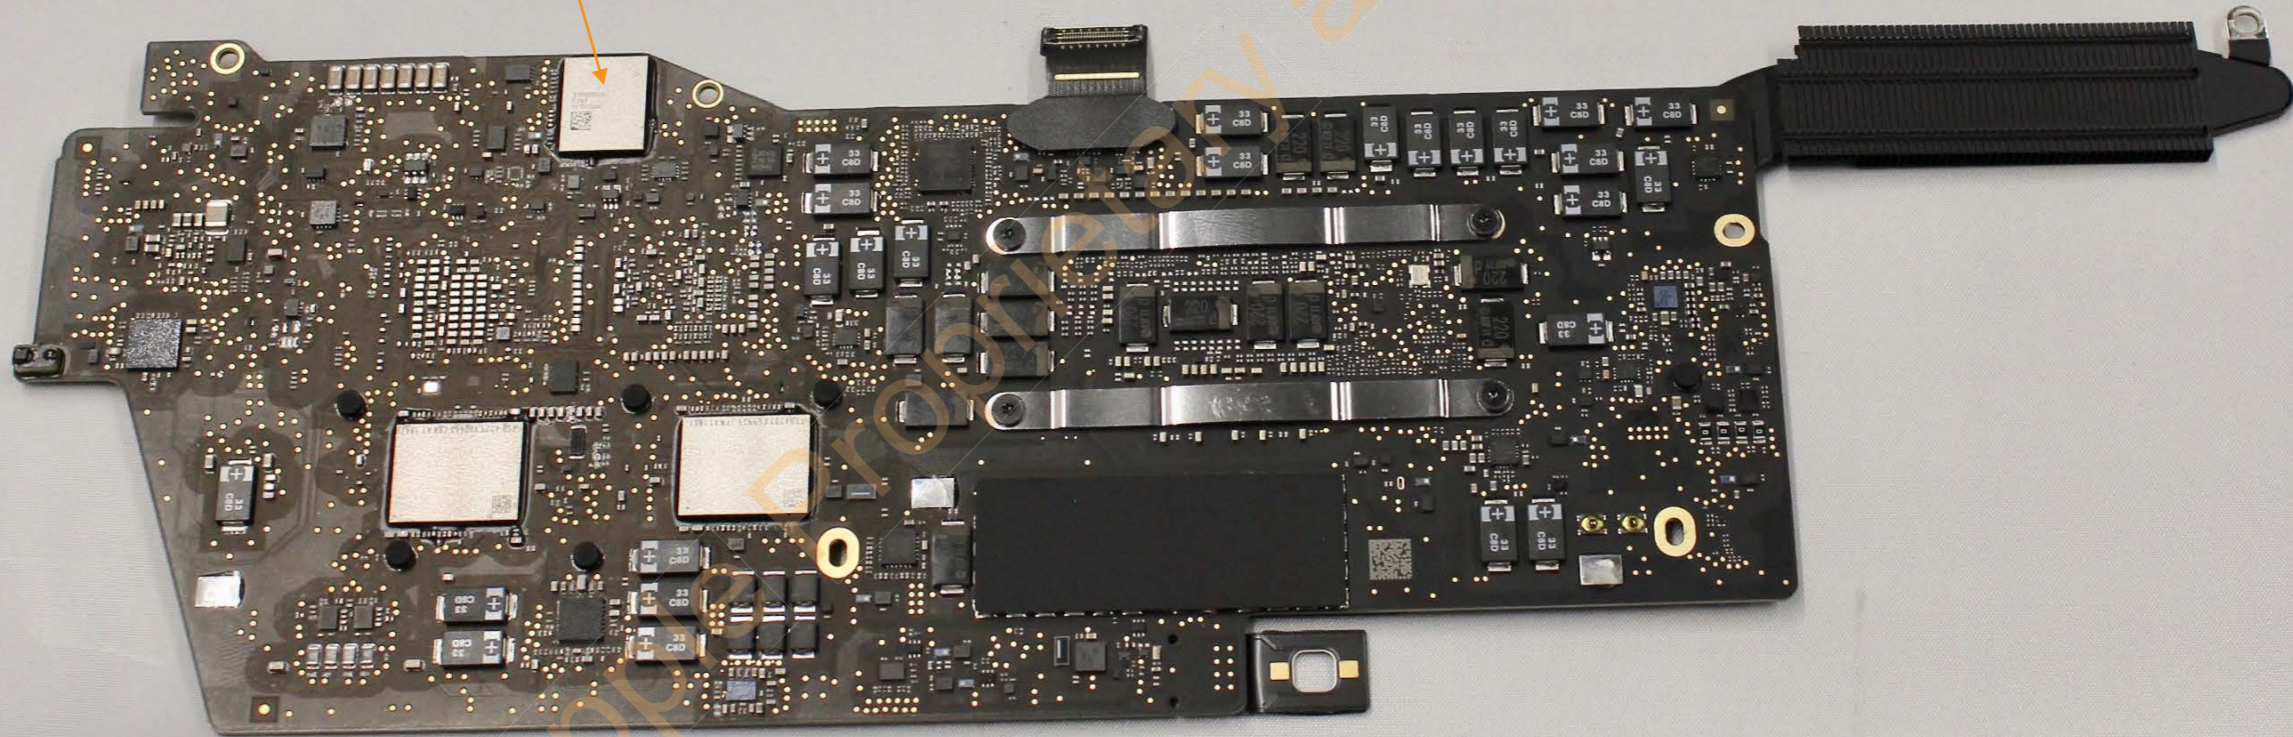

A2159

Headphone jack assembly- Front

A2159

Headphone jack assembly- Back

A2159

MLB with shields- Front

A2159

MLB with shields- Back

WiFi/BT Module

A2159

MLB without shields- Front

A2159

MLB without shields- Back

A2159

Multi-touch Trackpad- Front