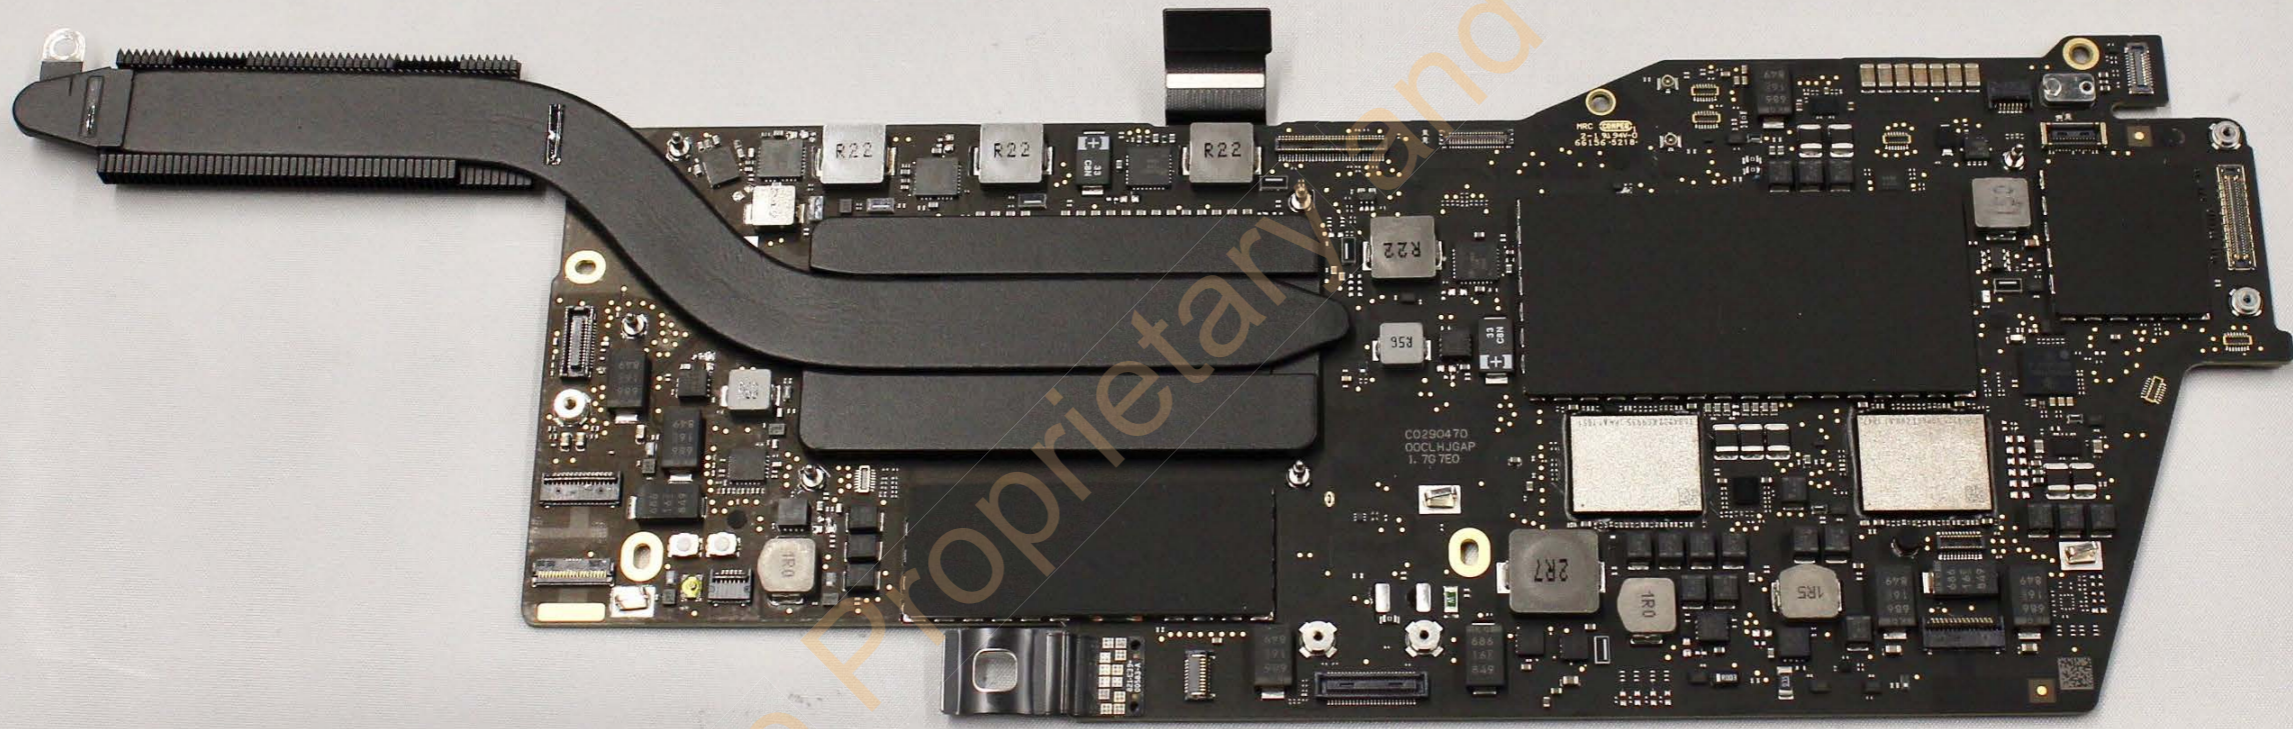

A2159

Headphone jack assembly- Front

A2159

Headphone jack assembly- Back

A2159

MLB with shields- Front

A2159

MLB with shields- Back

WiFi/BT Module

A2159

MLB without shields- Front

A2159

MLB without shields- Back

A2159

Multi-touch Trackpad- Front