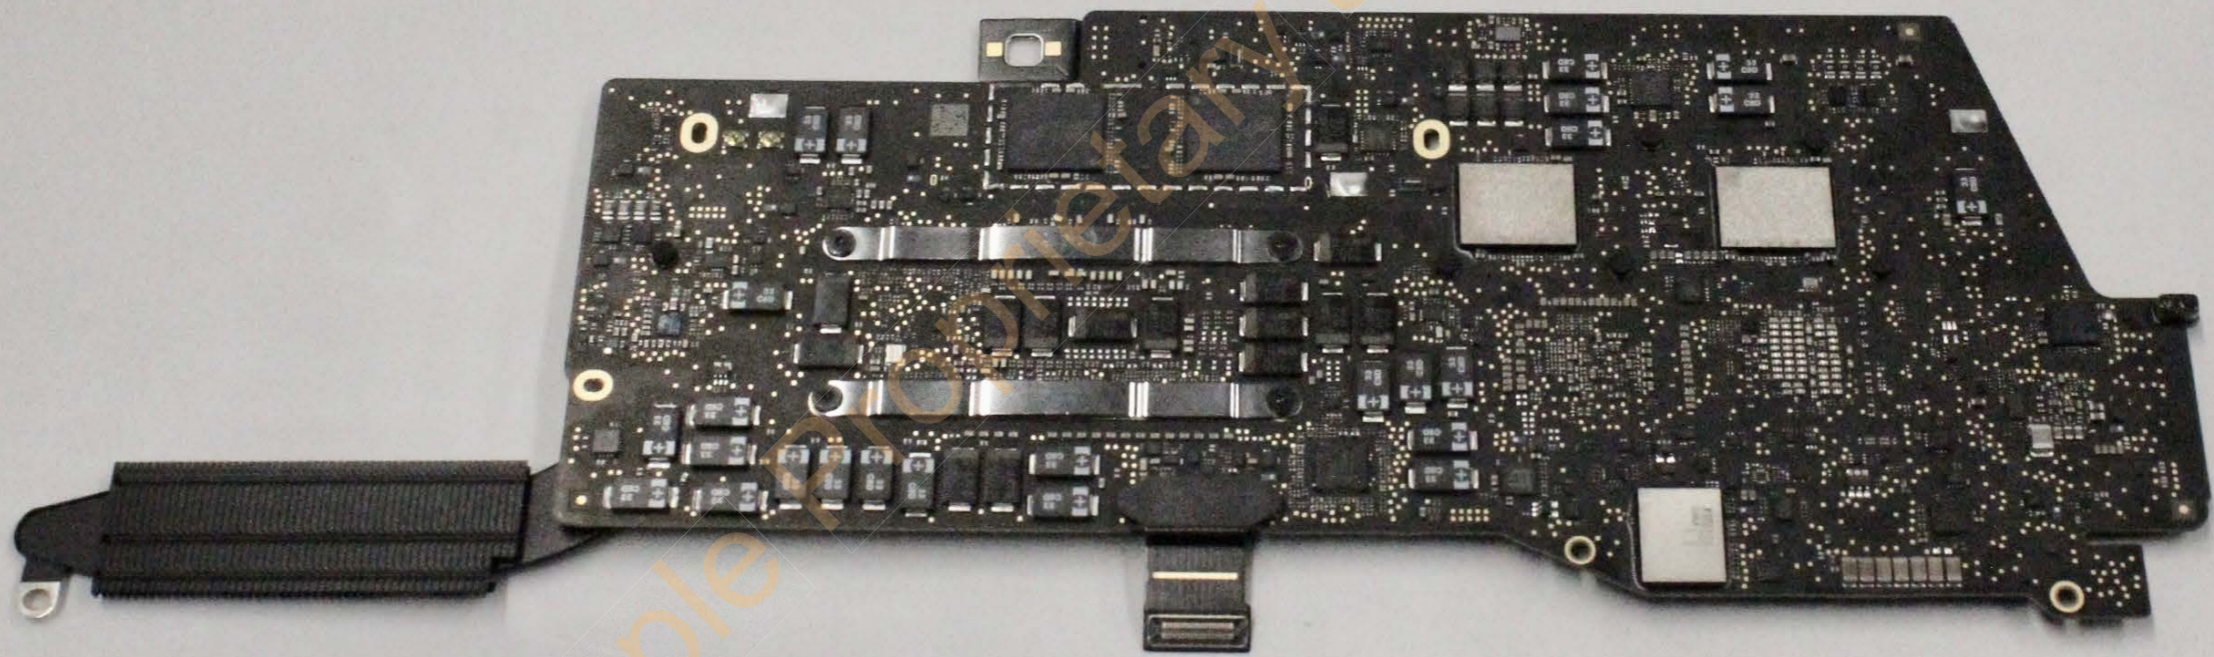

WiFi/BT Module

A2159

MLB without shields- Front

A2159

MLB without shields- Back

A2159

Multi-touch Trackpad- Front