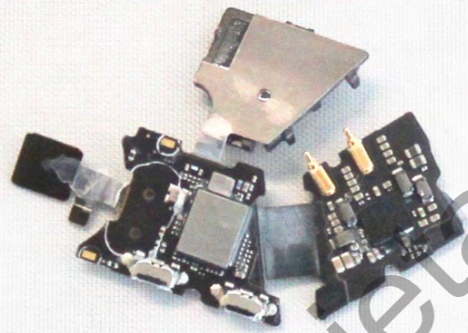

A2047- Left
A2048 - Right

Front View of Antenna/MLB Open

A2047- Left

A2048 - Right

Front View of MLB Closed

A2047- Left

MLB- Front

Apple Proprietary and Confidential

A2047- Left

MLB- Back

Apple Proprietary and Confidential

A2048- Right

MLB- Front

Apple Proprietary and Confidential

A2048- Right

MLB- Back