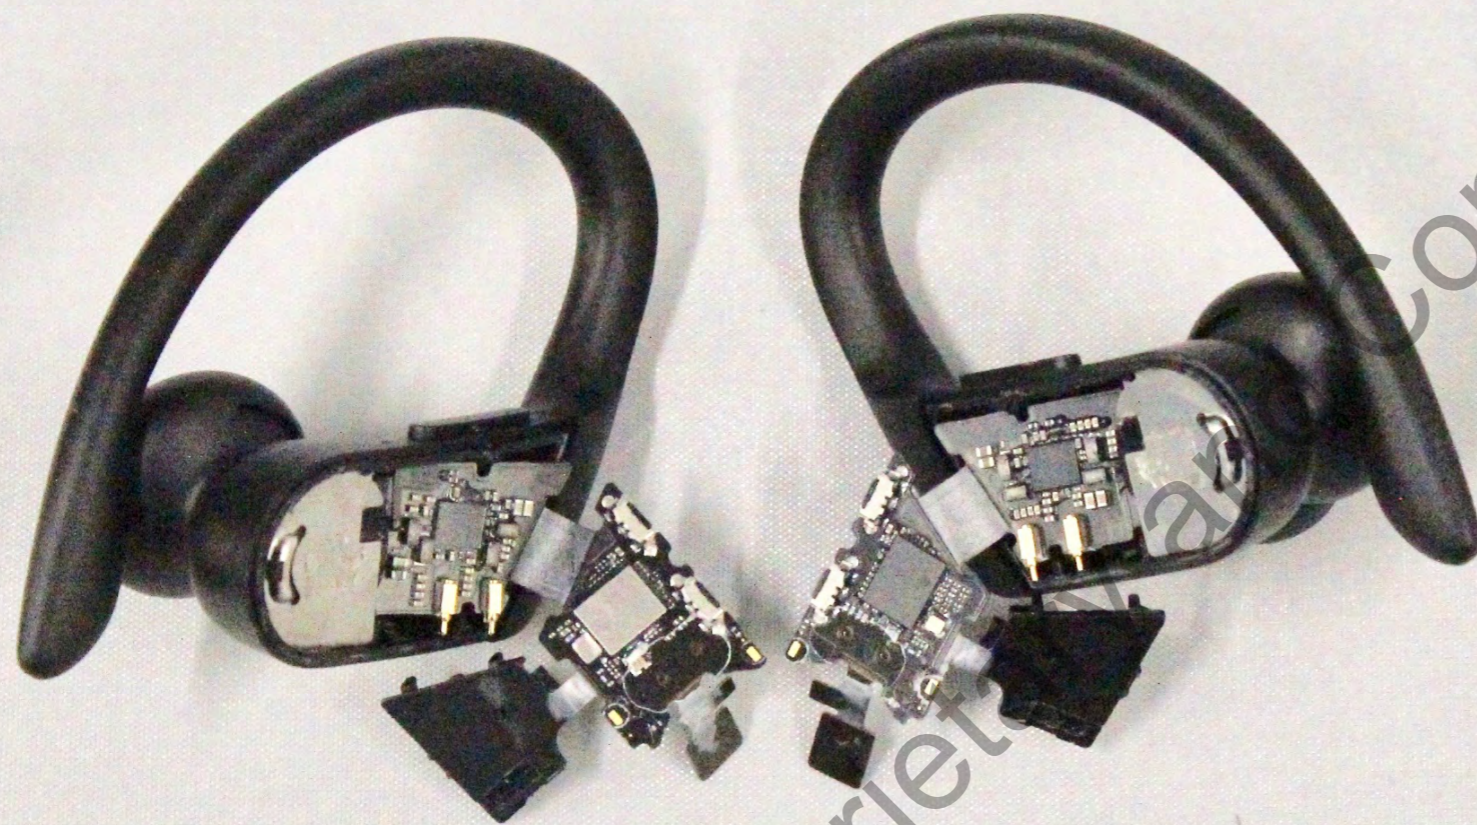

A2047- Left
A2048 - Right

Front View of Antenna/MLB Open

A2047- Left

A2048 - Right

Front View of MLB Closed

A2047- Left

MLB- Front

Apple Proprietary and Confidential

A2047- Left

MLB- Back

Apple Proprietary and Confidential

A2048- Right

MLB- Front

Apple Proprietary and Confidential

A2048- Right

MLB- Back