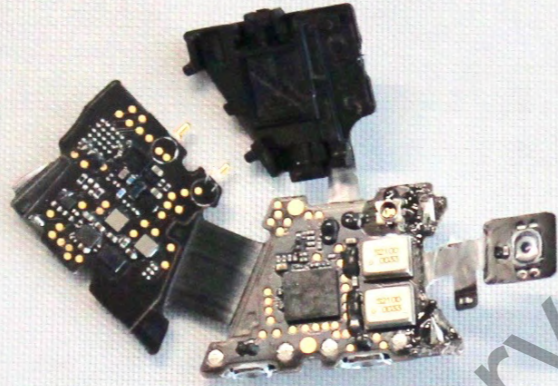

A2047- Left
A2048 - Right

Front View of Antenna/MLB Open

A2047- Left

A2048 - Right

Front View of MLB Closed

A2047- Left

MLB- Front

Apple Proprietary and Confidential

A2047- Left

MLB- Back

Apple Proprietary and Confidential

A2048- Right

MLB- Front

Apple Proprietary and Confidential

A2048- Right

MLB- Back