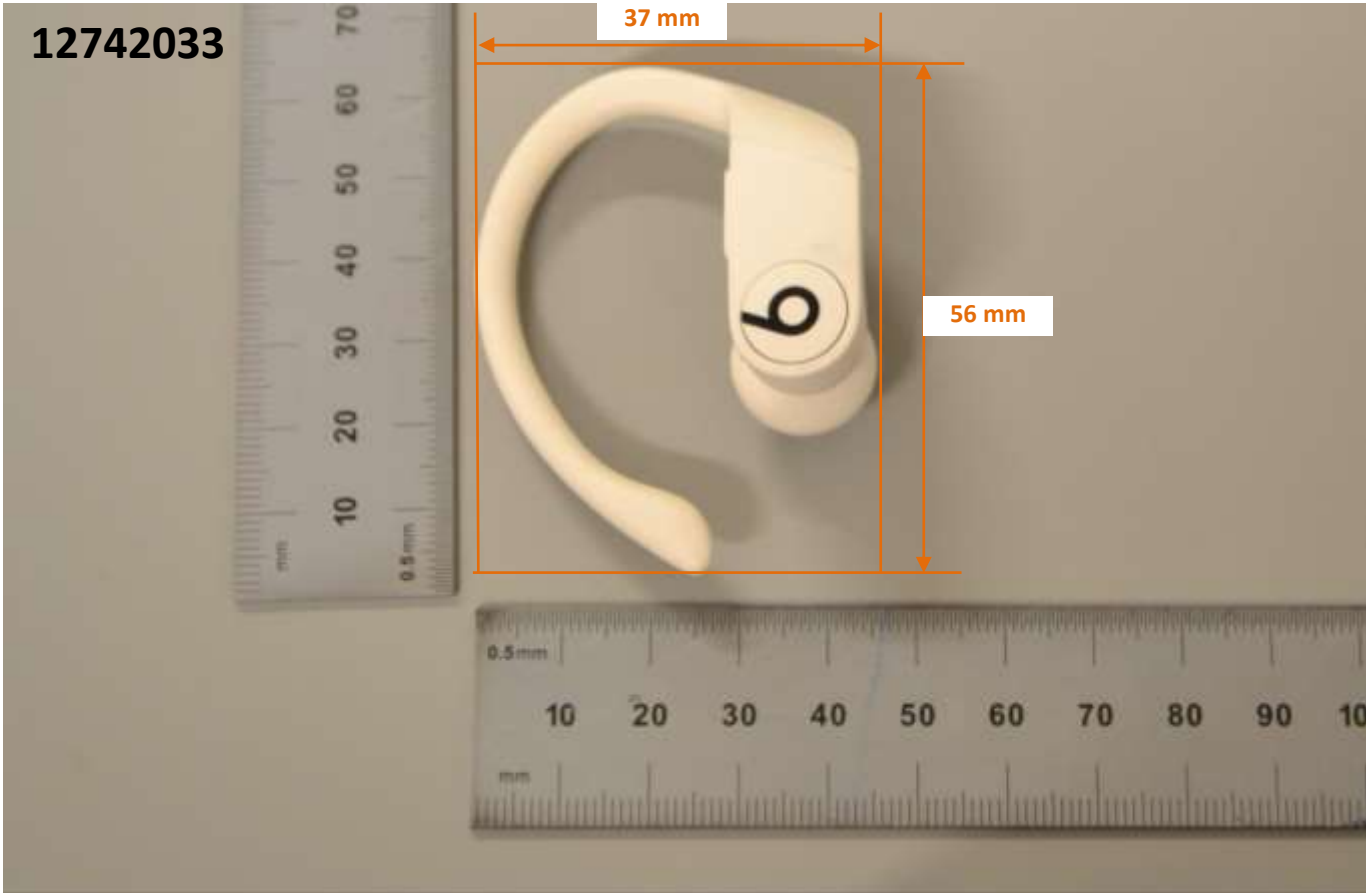

DUT and SAR Set-up Photos

Overall Dimensions

Front View of the DUT

12742033

Rear View of the DUT

12742033

Head Exposure Conditions

Right Touch

12742033

Body Exposure Conditions

Right Flat

12742033