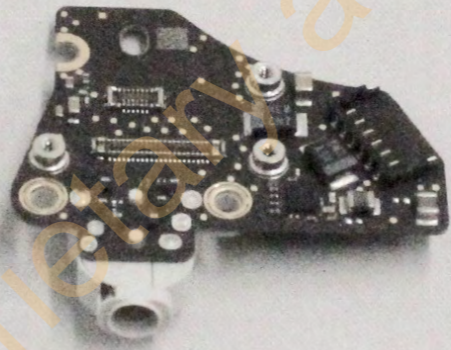

A1932

Headphone jack assembly- Front

A1932

Headphone jack assembly- Back

Apple Proprietary and Confidential

A1932

MLB with shields- Front

Apple Proprietary and Confidential

A1932

MLB with shields- Back

WiFi/BT Module

Apple Confidential

A1932

MLB without shields- Front

Apple Proprietary and Confidential

A1932

MLB without shields- Back

Apple Proprietary and Confidential

A1932

Multi-touch Trackpad- Front