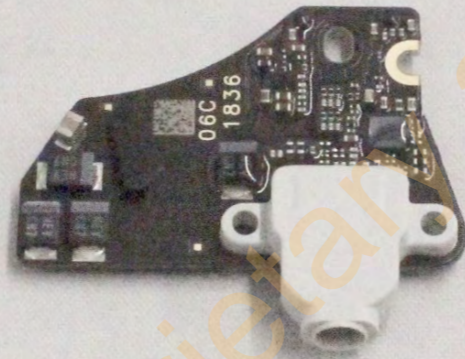

A1932

Headphone jack assembly- Front

A1932

Headphone jack assembly- Back

Apple Proprietary and Confidential

A1932

MLB with shields- Front

Apple Proprietary and Confidential

A1932

MLB with shields- Back

WiFi/BT Module

Apple Confidential

A1932

MLB without shields- Front

Apple Proprietary and Confidential

A1932

MLB without shields- Back

Apple Proprietary and Confidential

A1932

Multi-touch Trackpad- Front