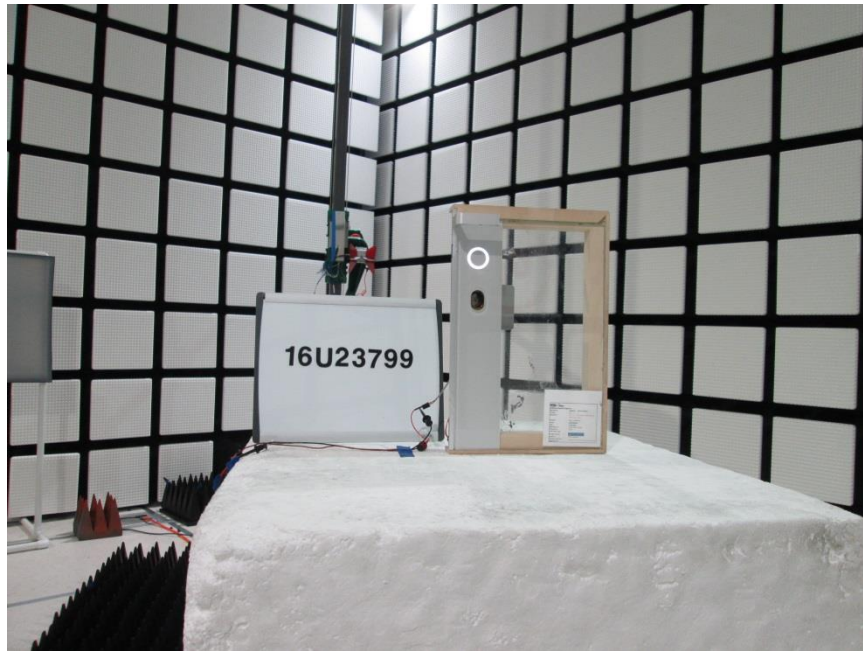

10. SETUP PHOTOS

ANTENNA PORT CONDUCTED RF MEASUREMENT SETUP

RADIATED RF MEASUREMENT SETUP (BELOW 1 GHz)

RADIATED RF MEASUREMENT SETUP (ABOVE 1 GHz)

Y-AXIS FRONT PHOTO

Y-AXIS BACK PHOTO

Z-AXIS FRONT PHOTO

Z-AXIS BACK PHOTO

POWERLINE CONDUCTED EMISSIONS MEASUREMENT SETUP

LINE CONDUCTED FRONT PHOTO

LINE CONDUCTED BACK PHOTO

END OF REPORT