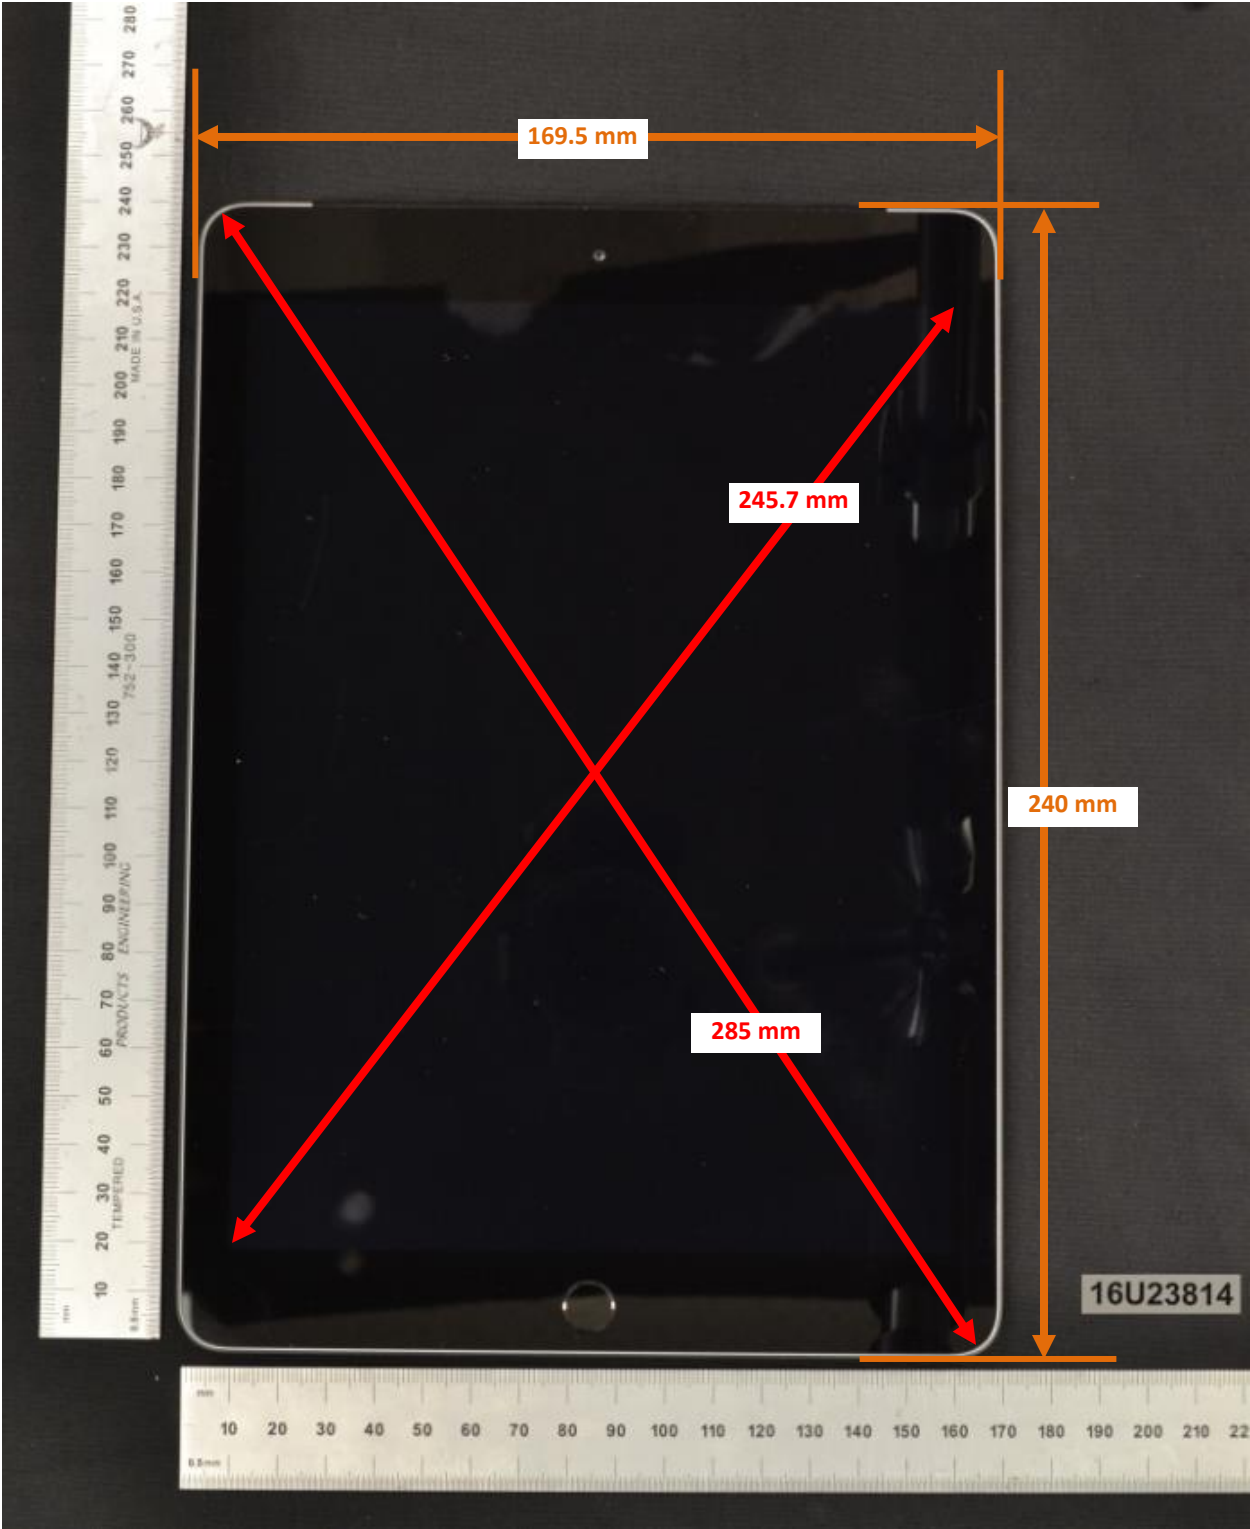

# DUT and SAR Set-up Photos

## Overall Dimensions

Front View of the DUT

Rear View of the DUT

# Standalone Exposure Conditions

Rear

Edge 1

Edge 2

Edge 3

Edge 4

16U23814