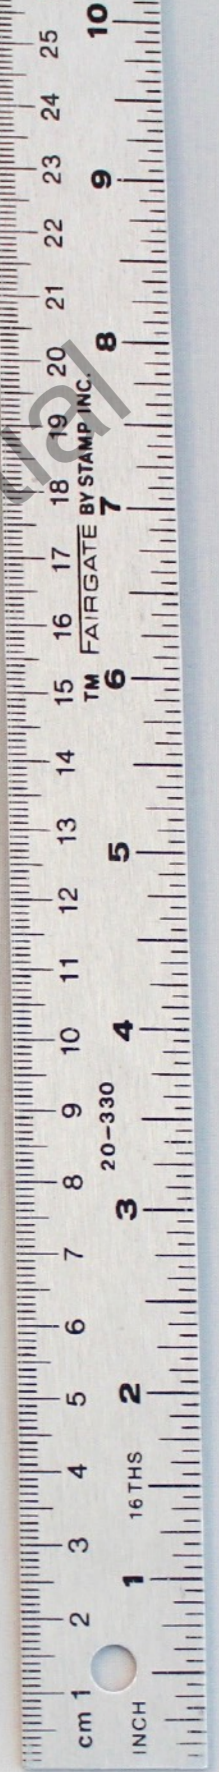

A1823

Multi-Touch display panel removed

Headphone jack

Secondary Cellular Antenna D Structure

MLB with cover

Battery

WiFi/BT Antenna A Structure

Bottom speakers

Rear camera

Primary Cellular Antenna C Structure

Front camera

Lightning connector

WiFi Antenna B Structure

A1823

Display panel - Back

A1823

MLB front - with shield

Apple Proprietary and Confidential

A1823

MLB with shield removed

WiFi/BT Radio Module

Cellular Radio Module

A1823

MLB - Back