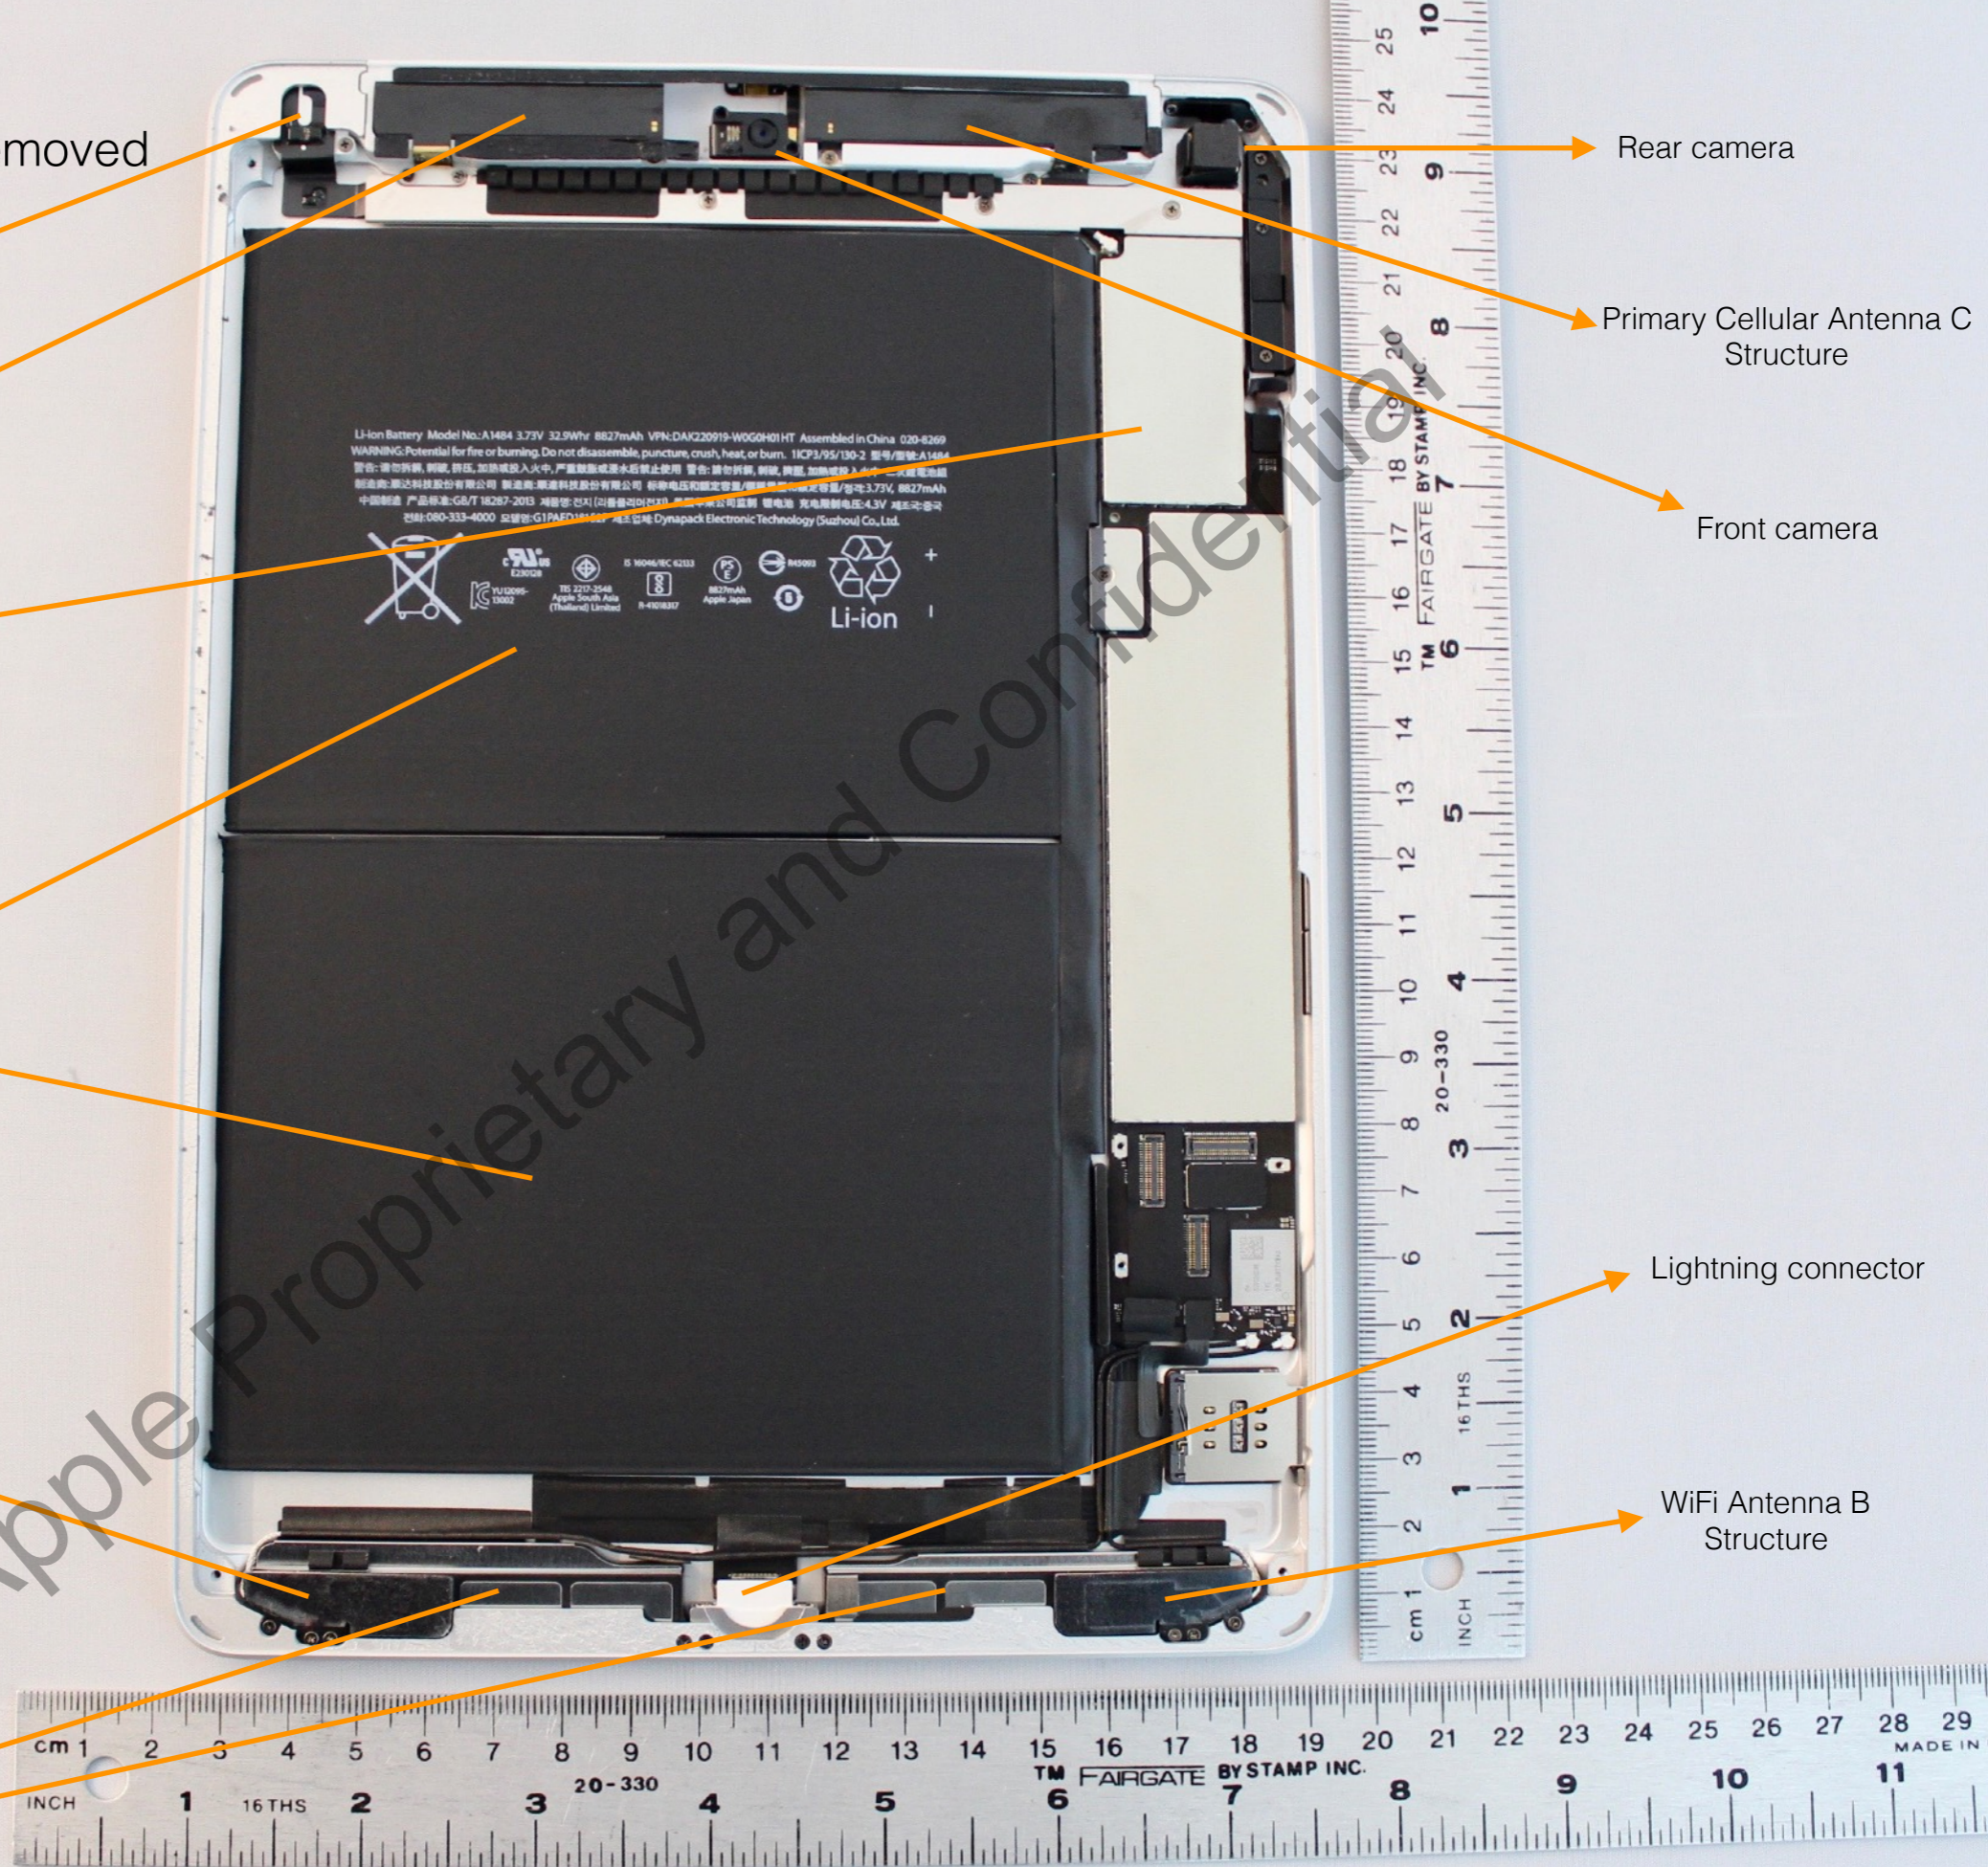

A1823

Multi-Touch display panel removed

Headphone jack

Secondary Cellular Antenna D Structure

MLB with cover

Battery

WiFi/BT Antenna A Structure

Bottom speakers

Rear camera

Primary Cellular Antenna C Structure

Front camera

Lightning connector

WiFi Antenna B Structure

A1823

Display panel - Back

A1823