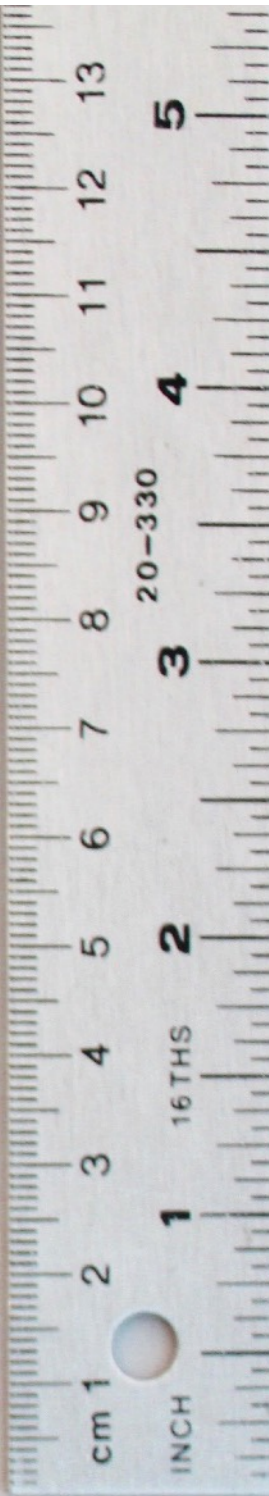

A1823

Multi-Touch display panel removed

Headphone jack

Secondary Cellular Antenna D Structure

MLB with cover

Battery

WiFi/BT Antenna A Structure

Bottom speakers

Rear camera

Primary Cellular Antenna C Structure

Front camera

Lightning connector

WiFi Antenna B Structure

A1823

Display panel - Back

A1823

MLB front - with shield

Apple Proprietary and Confidential

A1823

MLB with shield removed

WiFi/BT Radio Module

Cellular Radio Module

A1823

MLB - Back