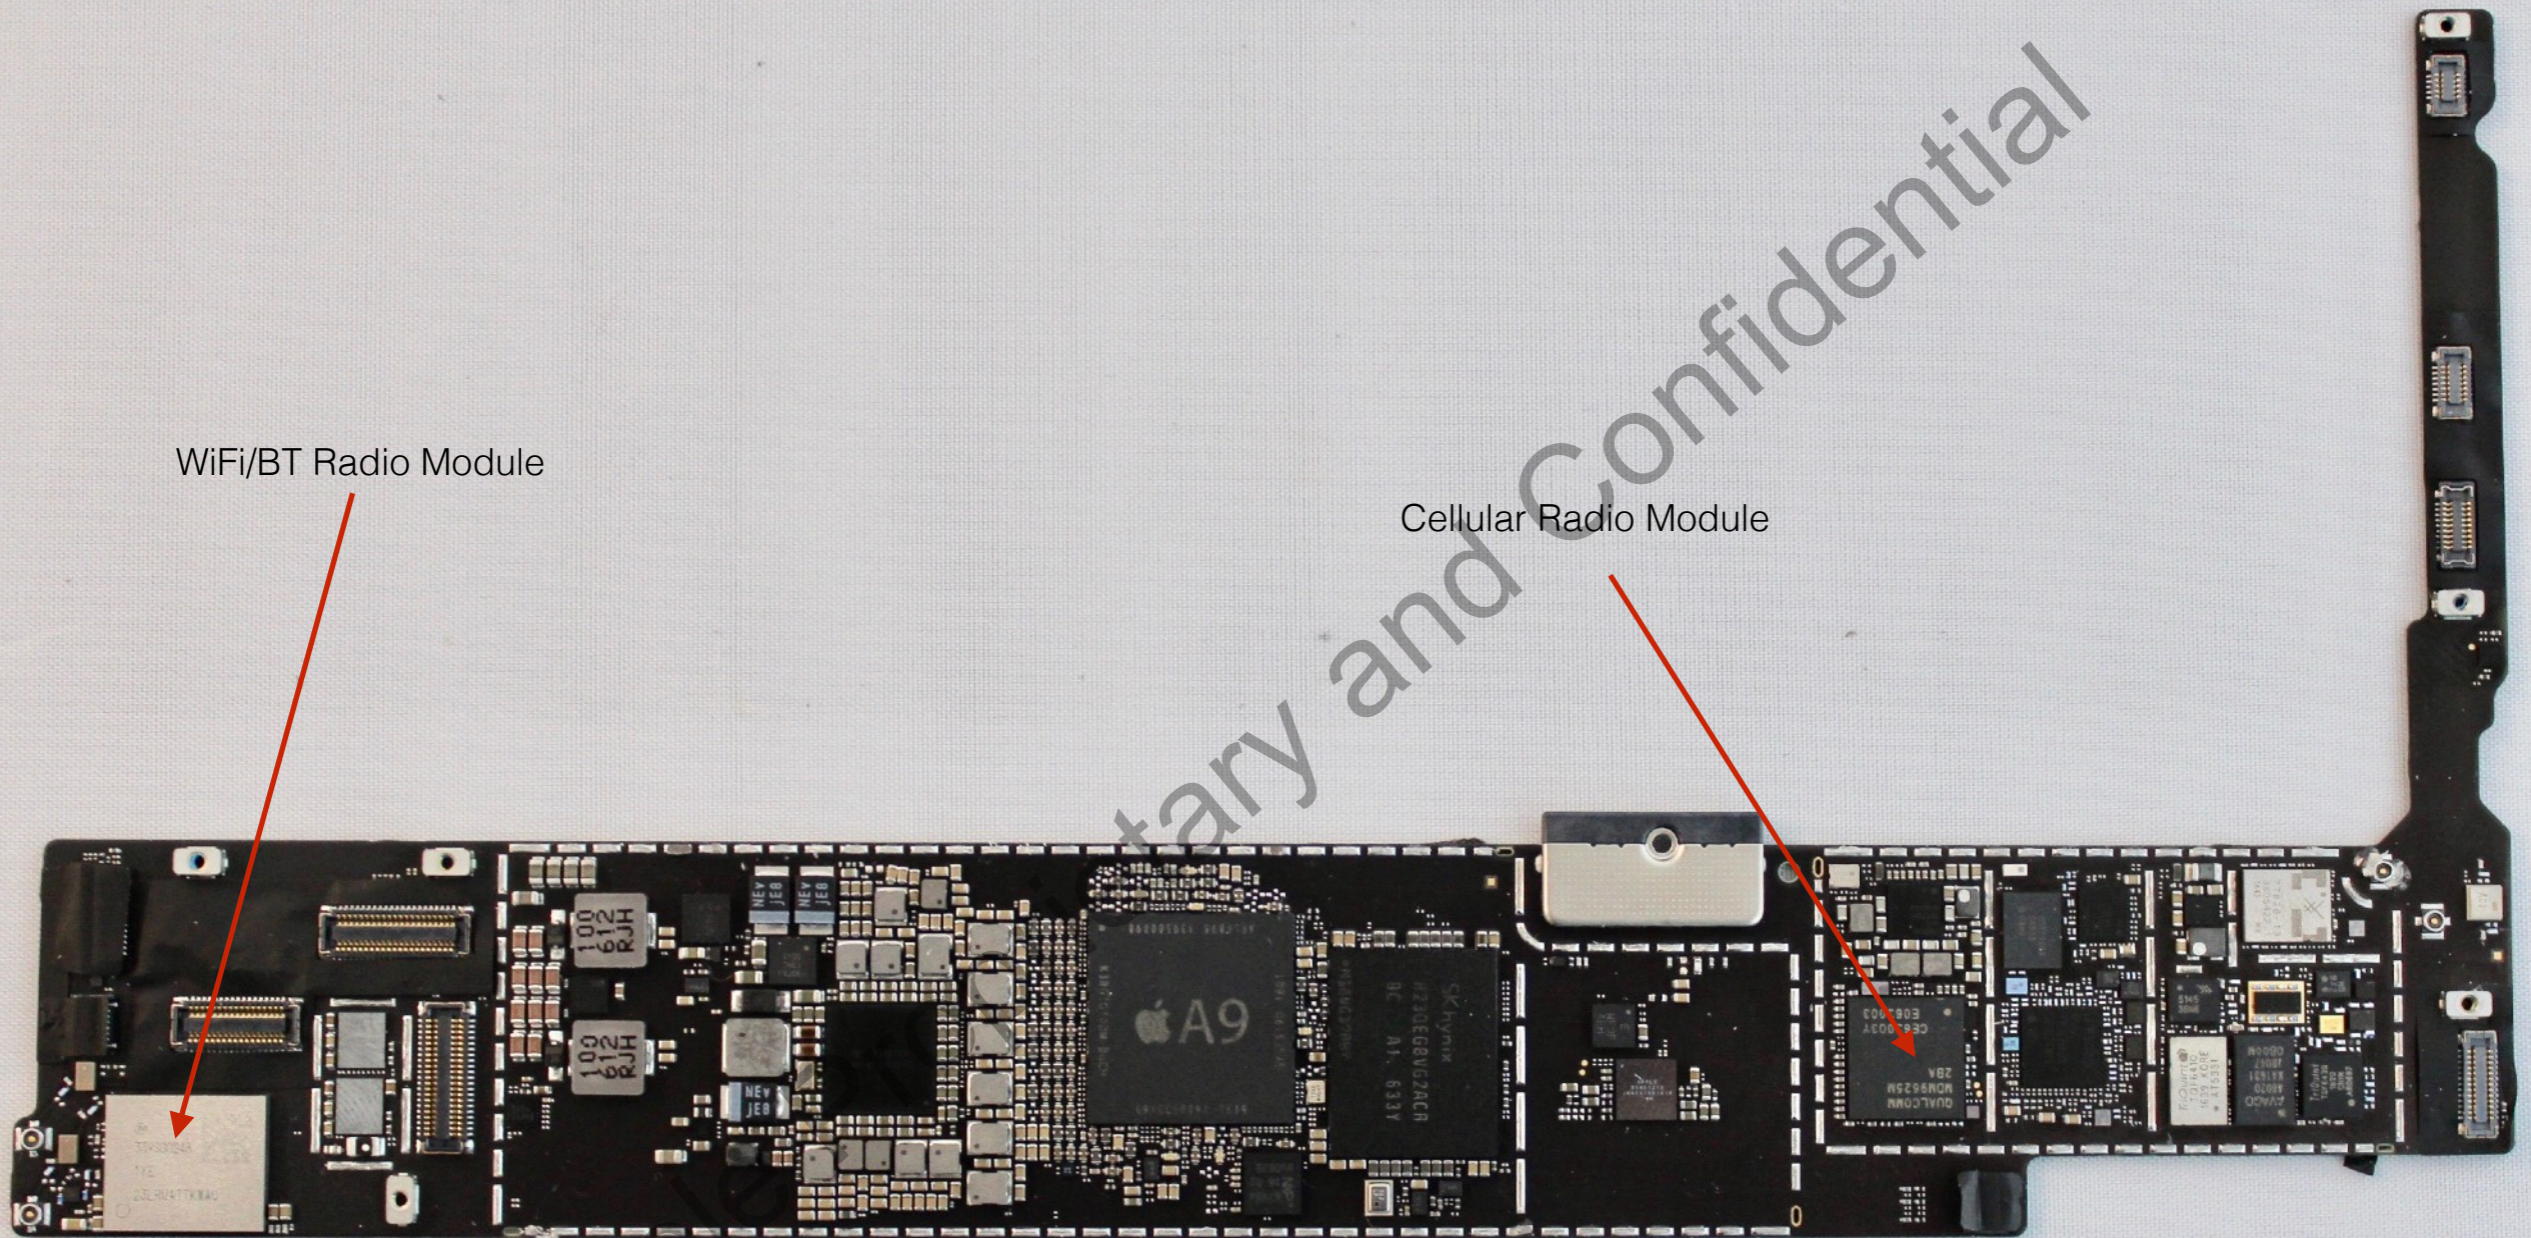

Rear camera

Primary Cellular Antenna C Structure

Front camera

Lightning connector

WiFi Antenna B Structure

A1823

Display panel - Back

A1823

MLB front - with shield

Apple Proprietary and Confidential

A1823

MLB with shield removed

WiFi/BT Radio Module

Cellular Radio Module

A1823

MLB - Back

A1823

WiFi/BT Antenna A - Front