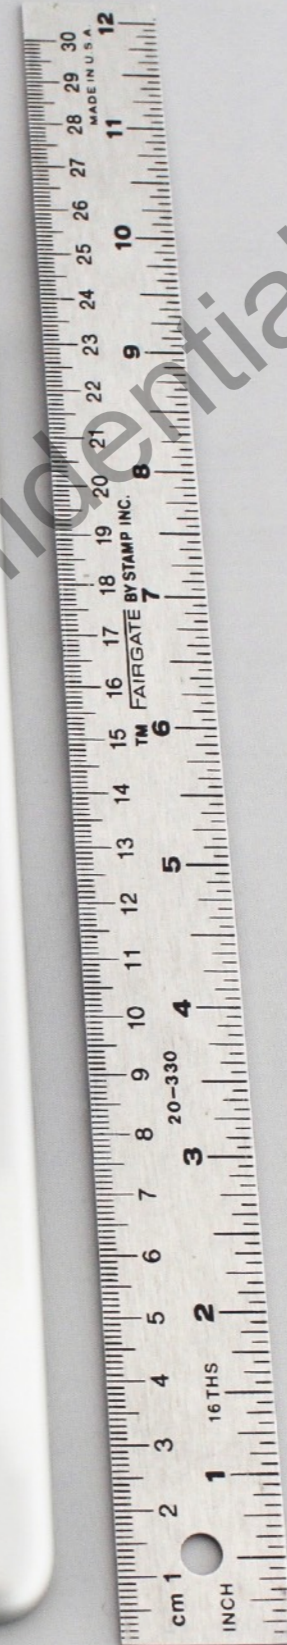

A1823

Front - Multi-Touch display,
FaceTime camera,
Home/Touch ID button

A1823

Back Plate - iSight camera,
microphone

A1823

Top Side - Headphone jack, Microphone
Sleep/Wake button

A1823

Left Side

A1823

Bottom Side - Lightning
connector, Speakers

A1823

Right Side - Volume up/down buttons,
Sim Tray