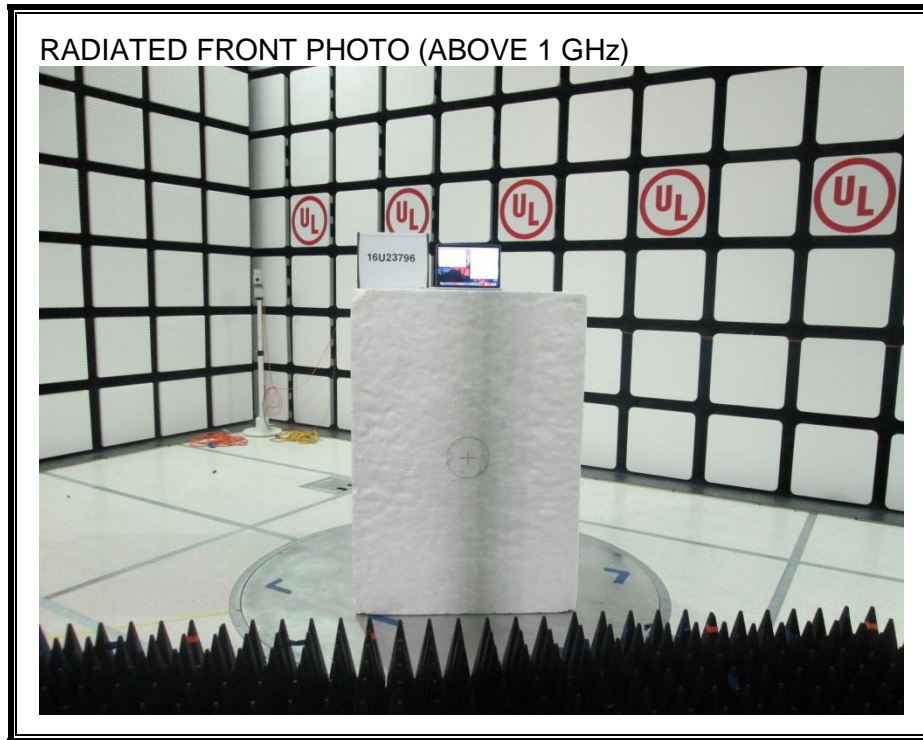

11. SETUP PHOTOS

ANTENNA PORT CONDUCTED RF MEASUREMENT SETUP

RADIATED RF MEASUREMENT SETUP (BELOW 1 GHz)

RADIATED RF MEASUREMENT SETUP (ABOVE 1 GHz)

POWERLINE CONDUCTED EMISSIONS MEASUREMENT SETUP

LINE CONDUCTED FRONT PHOTO

LINE CONDUCTED BACK PHOTO

END OF REPORT