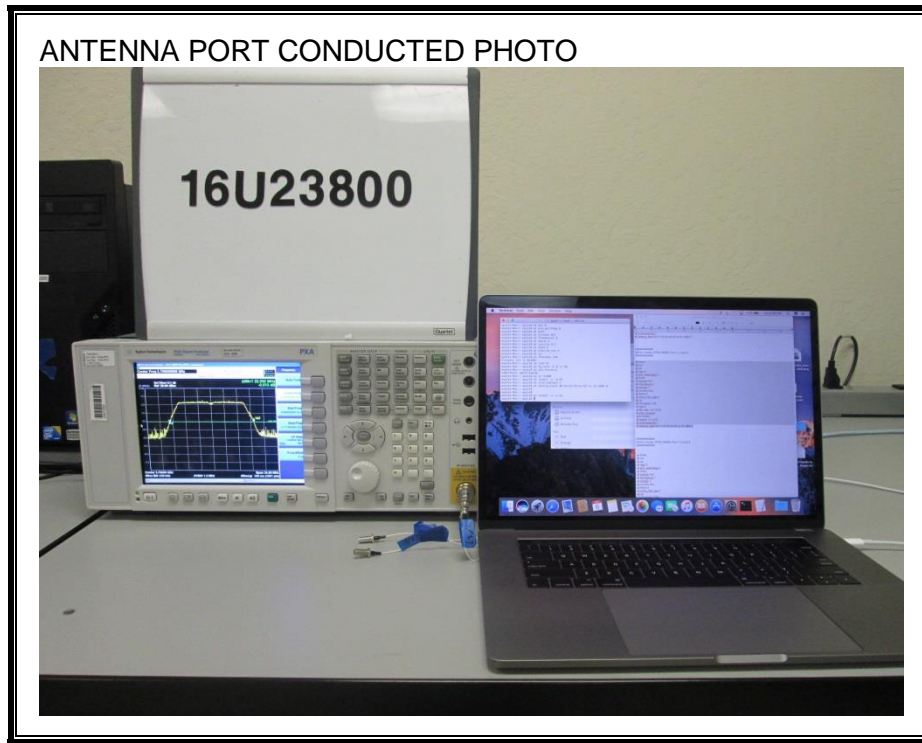

11. SETUP PHOTOS

ANTENNA PORT CONDUCTED RF MEASUREMENT SETUP

RADIATED RF MEASUREMENT SETUP (BELOW 1 GHz)

RADIATED RF MEASUREMENT SETUP (ABOVE 1 GHz)

POWERLINE CONDUCTED EMISSIONS MEASUREMENT SETUP

LINE CONDUCTED FRONT PHOTO

LINE CONDUCTED BACK PHOTO

END OF REPORT