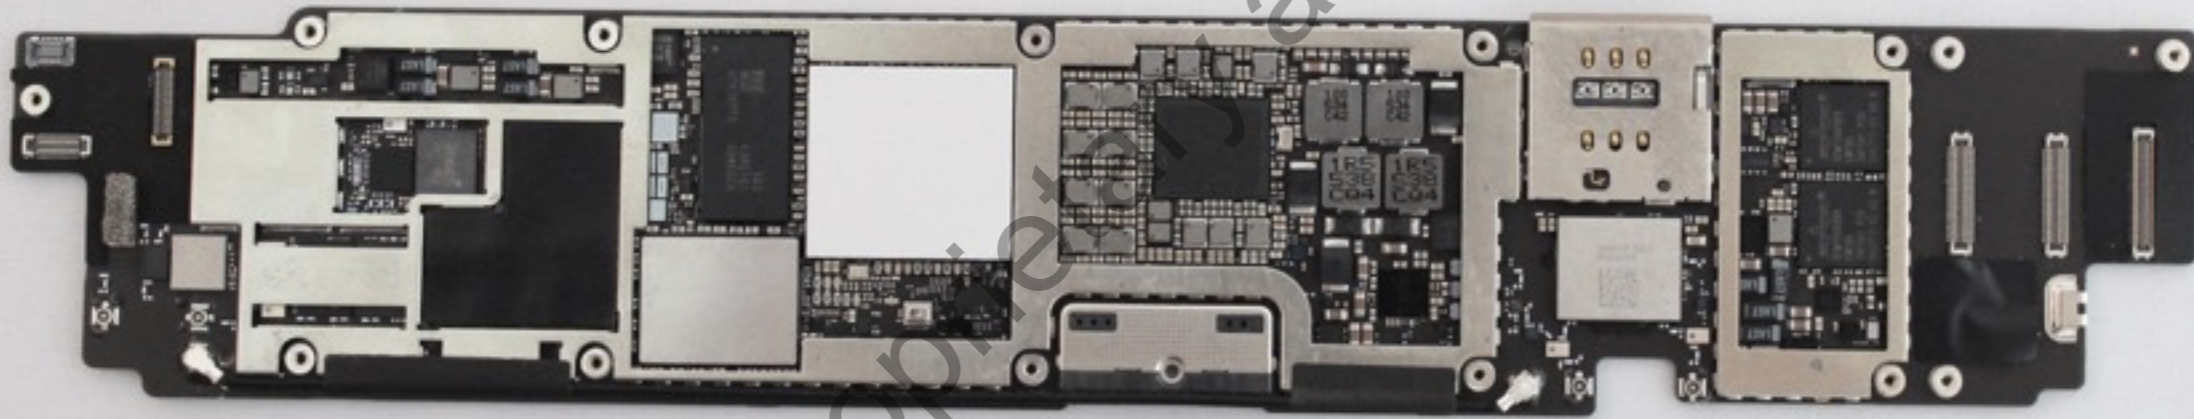

Top speakers

Rear camera

Primary Cellular Antenna C
Structure

Front camera

Lightning connector

WiFi/BT Antenna B
Structure

Apple Proprietary and Confidential

A1674/A1675

Display panel - Back

Apple Proprietary and Confidential

F0Y5E0401EN5R1C8G
T2AR1P000P1101B,02B

A1674/A1675

MLB front - with shield

Apple Property and Confidential

A1674/A1675

MLB with shield removed

Cellular Radio Module

WiFi/BT Radio Module

A1674/A1675

MLB - Back

Apple Proprietary and Confidential

A1674/A1675

WiFi Antenna A - Front

Apple Proprietary and Confidential