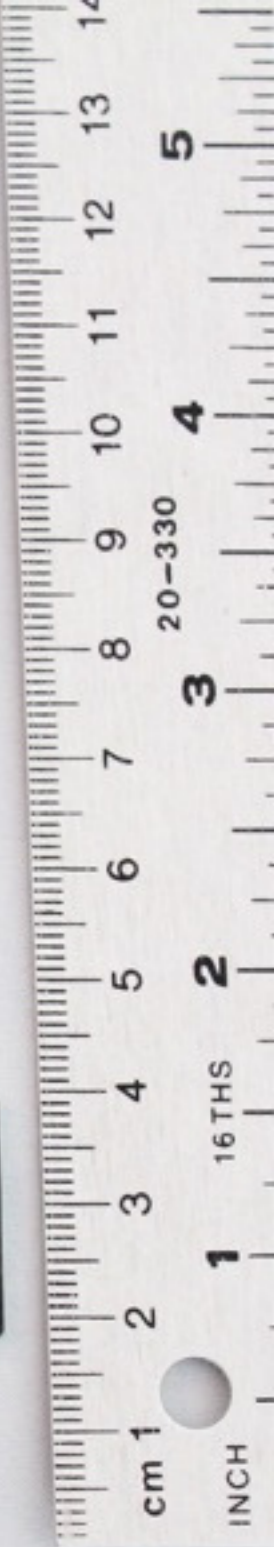

A1674/A1675

MLB with shield removed

Cellular Radio Module

WiFi/BT Radio Module