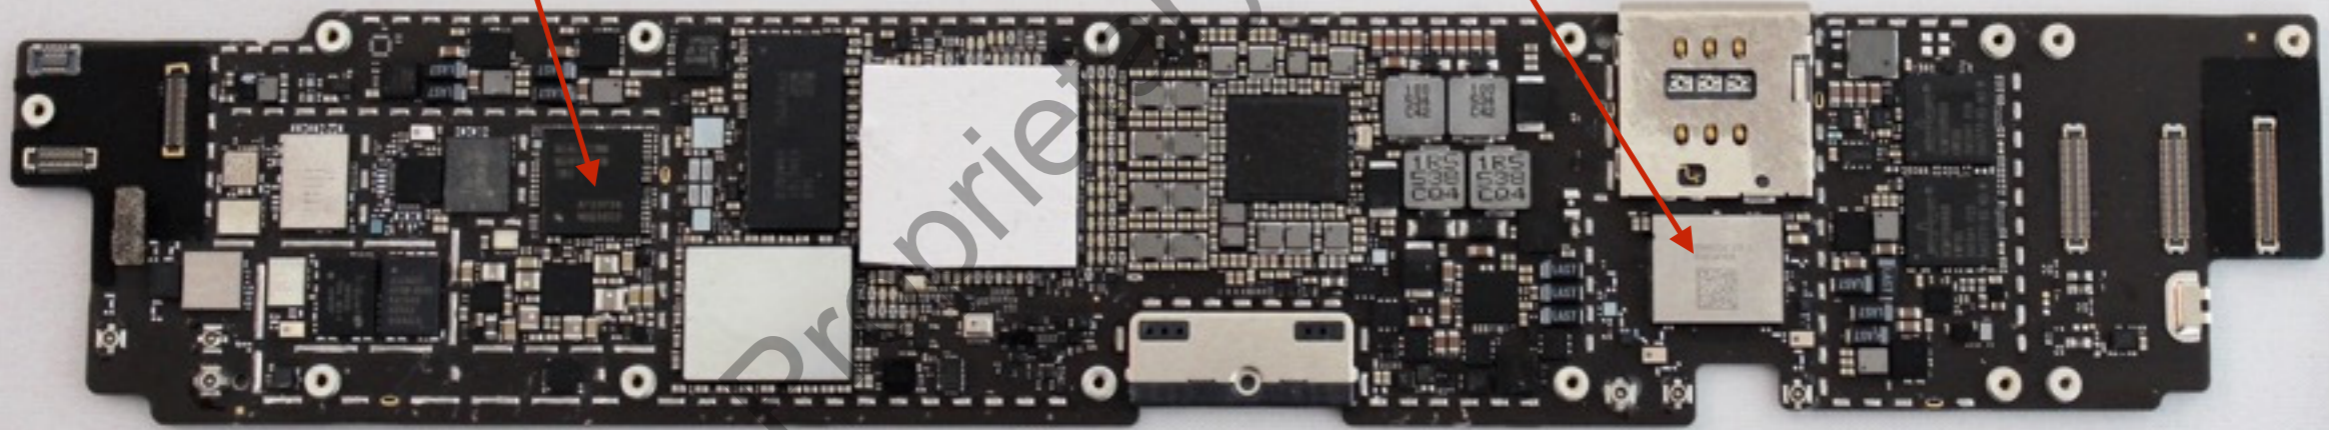

Top speakers

Rear camera

Primary Cellular Antenna C
Structure

Front camera

Lightning connector

WiFi/BT Antenna B
Structure

Apple Proprietary and Confidential

A1674/A1675

Display panel - Back

Apple Proprietary and Confidential

F0Y5E0401EN5R1C8G
T2AR1P000P1101B,02B

A1674/A1675

MLB front - with shield

Apple Property and Confidential

A1674/A1675

MLB with shield removed

Cellular Radio Module

WiFi/BT Radio Module

A1674/A1675

MLB - Back

Apple Proprietary and Confidential

A1674/A1675

WiFi Antenna A - Front

Apple Proprietary and Confidential