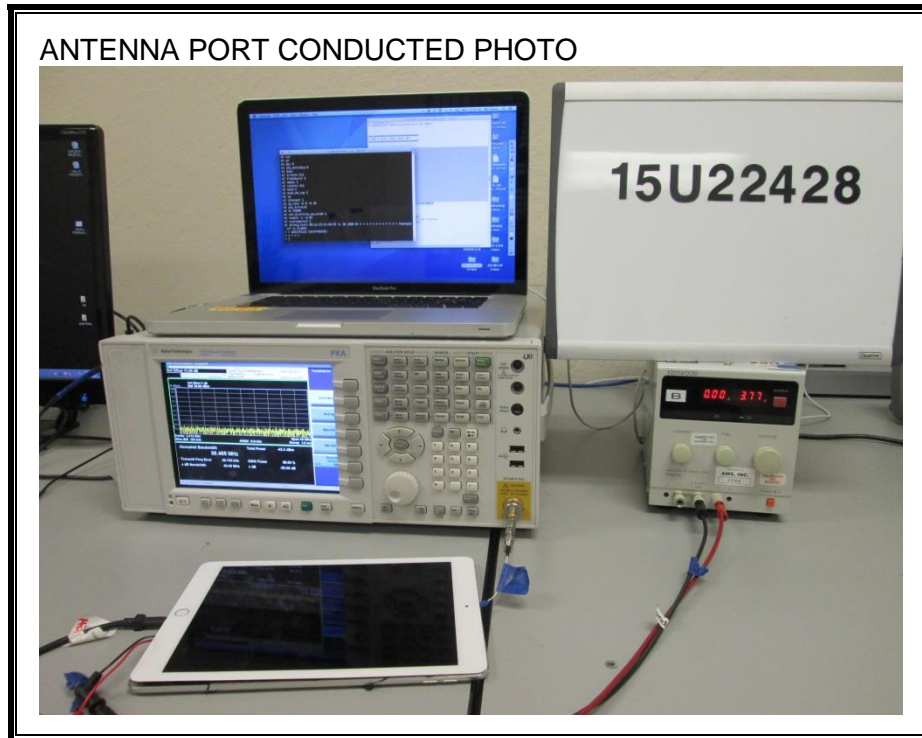

### ANTENNA PORT CONDUCTED RF MEASUREMENT SETUP

**RADIATED RF MEASUREMENT SETUP (BELOW 1 GHz)**

**RADIATED RF MEASUREMENT SETUP (ABOVE 1 GHz)**

**RADIATED RF MEASUREMENT SETUP FOR PORTABLE CONFIGURATION**

Y-AXIS FRONT PHOTO

Y-AXIS BACK PHOTO

Z-AXIS FRONT PHOTO

Z-AXIS BACK PHOTO

**POWERLINE CONDUCTED EMISSIONS MEASUREMENT SETUP**

**EUT POWERED BY AC/DC ADAPTER VIA USB CABLE**

LINE CONDUCTED FRONT PHOTO

LINE CONDUCTED BACK PHOTO