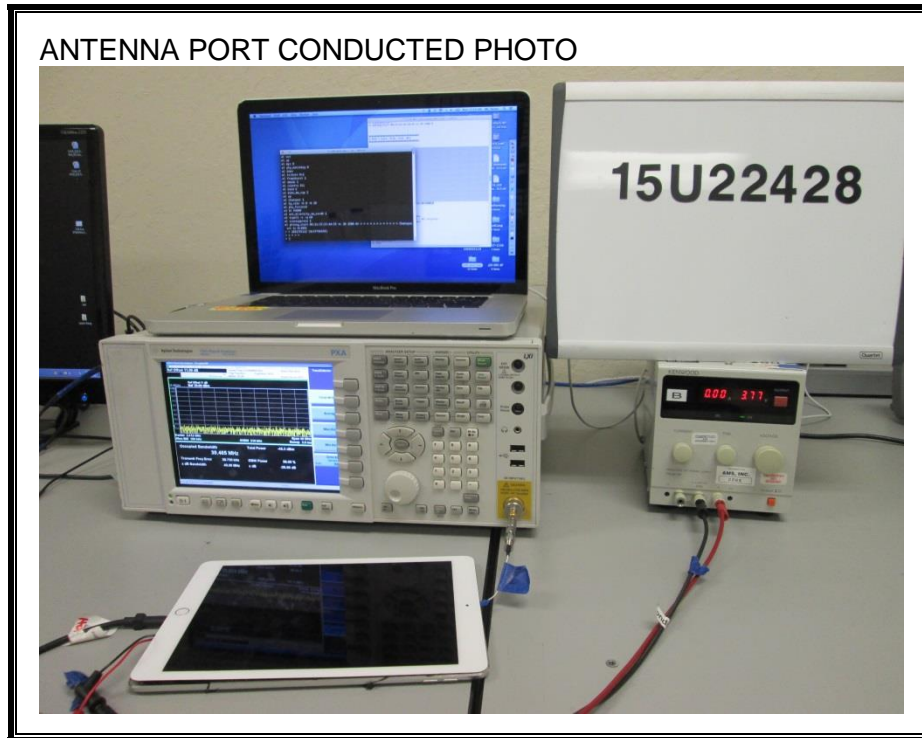

10. SETUP PHOTOS

ANTENNA PORT CONDUCTED RF MEASUREMENT SETUP

RADIATED RF MEASUREMENT SETUP (BELOW 1 GHz)

RADIATED RF MEASUREMENT SETUP (ABOVE 1 GHz)

RADIATED RF MEASUREMENT SETUP FOR PORTABLE CONFIGURATION

Y-AXIS FRONT PHOTO

Y-AXIS BACK PHOTO

Z-AXIS FRONT PHOTO

Z-AXIS BACK PHOTO

POWERLINE CONDUCTED EMISSIONS MEASUREMENT SETUP WITH AC/DC POWER SUPPLY

LINE CONDUCTED FRONT PHOTO

LINE CONDUCTED BACK PHOTO

POWERLINE CONDUCTED EMISSIONS MEASUREMENT SETUP WITH LAPTOP