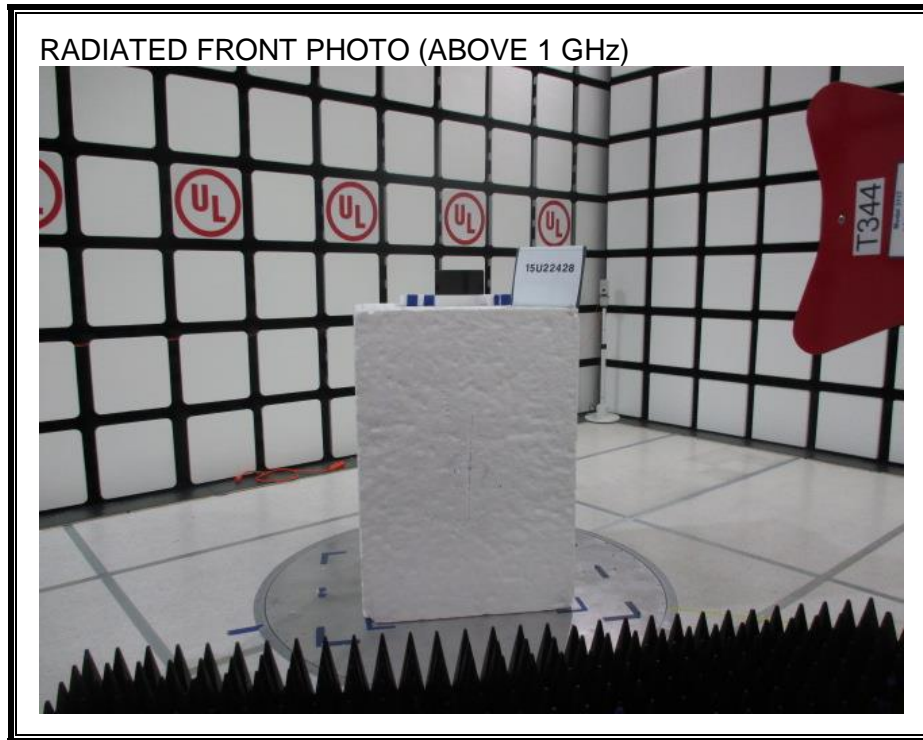

10. SETUP PHOTOS

ANTENNA PORT CONDUCTED RF MEASUREMENT SETUP

RADIATED RF MEASUREMENT SETUP (BELOW 1 GHz)

RADIATED RF MEASUREMENT SETUP (ABOVE 1 GHz)

RADIATED RF MEASUREMENT SETUP FOR PORTABLE CONFIGURATION

Y-AXIS FRONT PHOTO

Y-AXIS BACK PHOTO

Z-AXIS FRONT PHOTO

Z-AXIS BACK PHOTO

POWERLINE CONDUCTED EMISSIONS MEASUREMENT SETUP WITH AC/DC POWER SUPPLY

LINE CONDUCTED FRONT PHOTO

LINE CONDUCTED BACK PHOTO

POWERLINE CONDUCTED EMISSIONS MEASUREMENT SETUP WITH LAPTOP