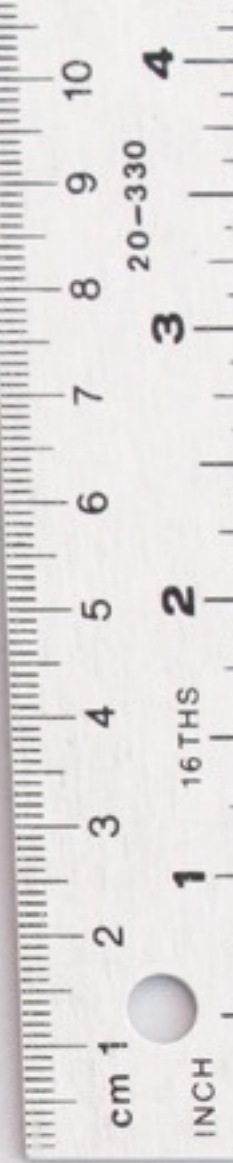

A1673

MLB front - with shield

Apple Proprietary & Confidential