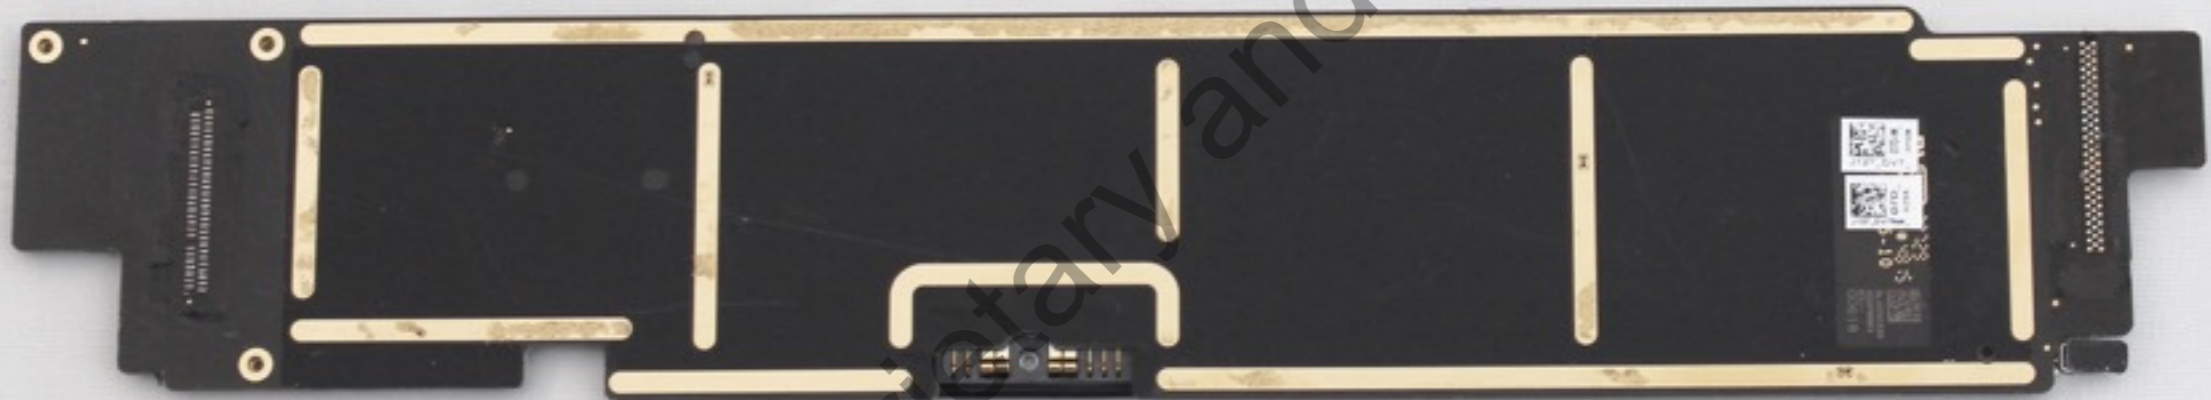

A1673

MLB front - with shield

Apple Proprietary & Confidential

A1673

MLB with shield removed

WiFi/BT Radio Module

Apple Proprietary and Confidential

A1673

MLB - Back

Apple Proprietary and Confidential

A1673

WiFi Antenna A - Front

Apple Proprietary and Confidential

A1673

WiFi Antenna A - Back

Apple Proprietary and Confidential