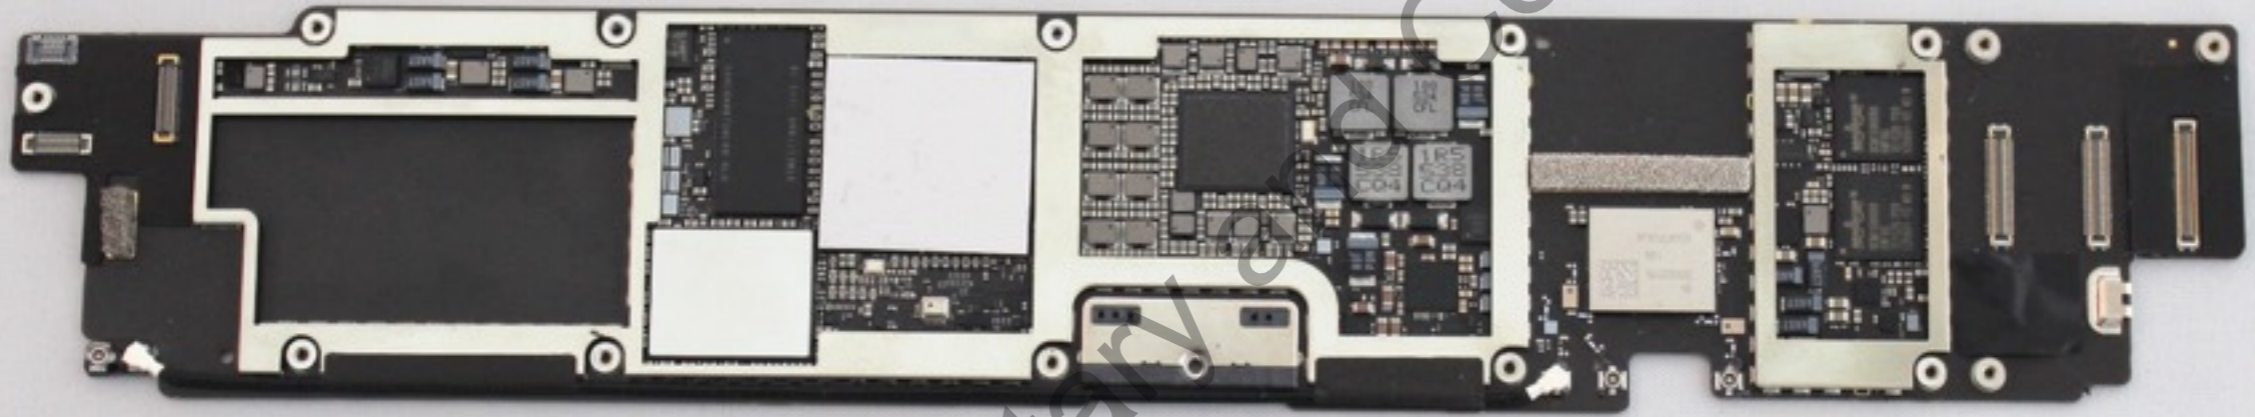

A1673

Multi-Touch display panel removed

Headphone jack

WiFi/BT Antenna C Structure

MLB with cover

Battery

WiFi Antenna A Structure

Bottom speakers

Top speakers

Rear camera

Front camera

Lightning connector

WiFi/BT Antenna B Structure

A1673

Display panel - Back

Apple Proprietary and Confidential

A1673

MLB front - with shield

Apple Proprietary & Confidential

A1673

MLB with shield removed

WiFi/BT Radio Module

Apple Proprietary and Confidential

A1673