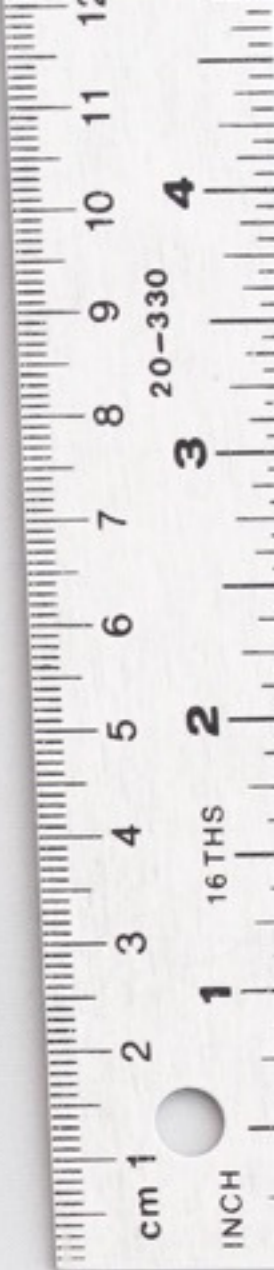

A1673

MLB - Back

Apple Proprietary and Confidential