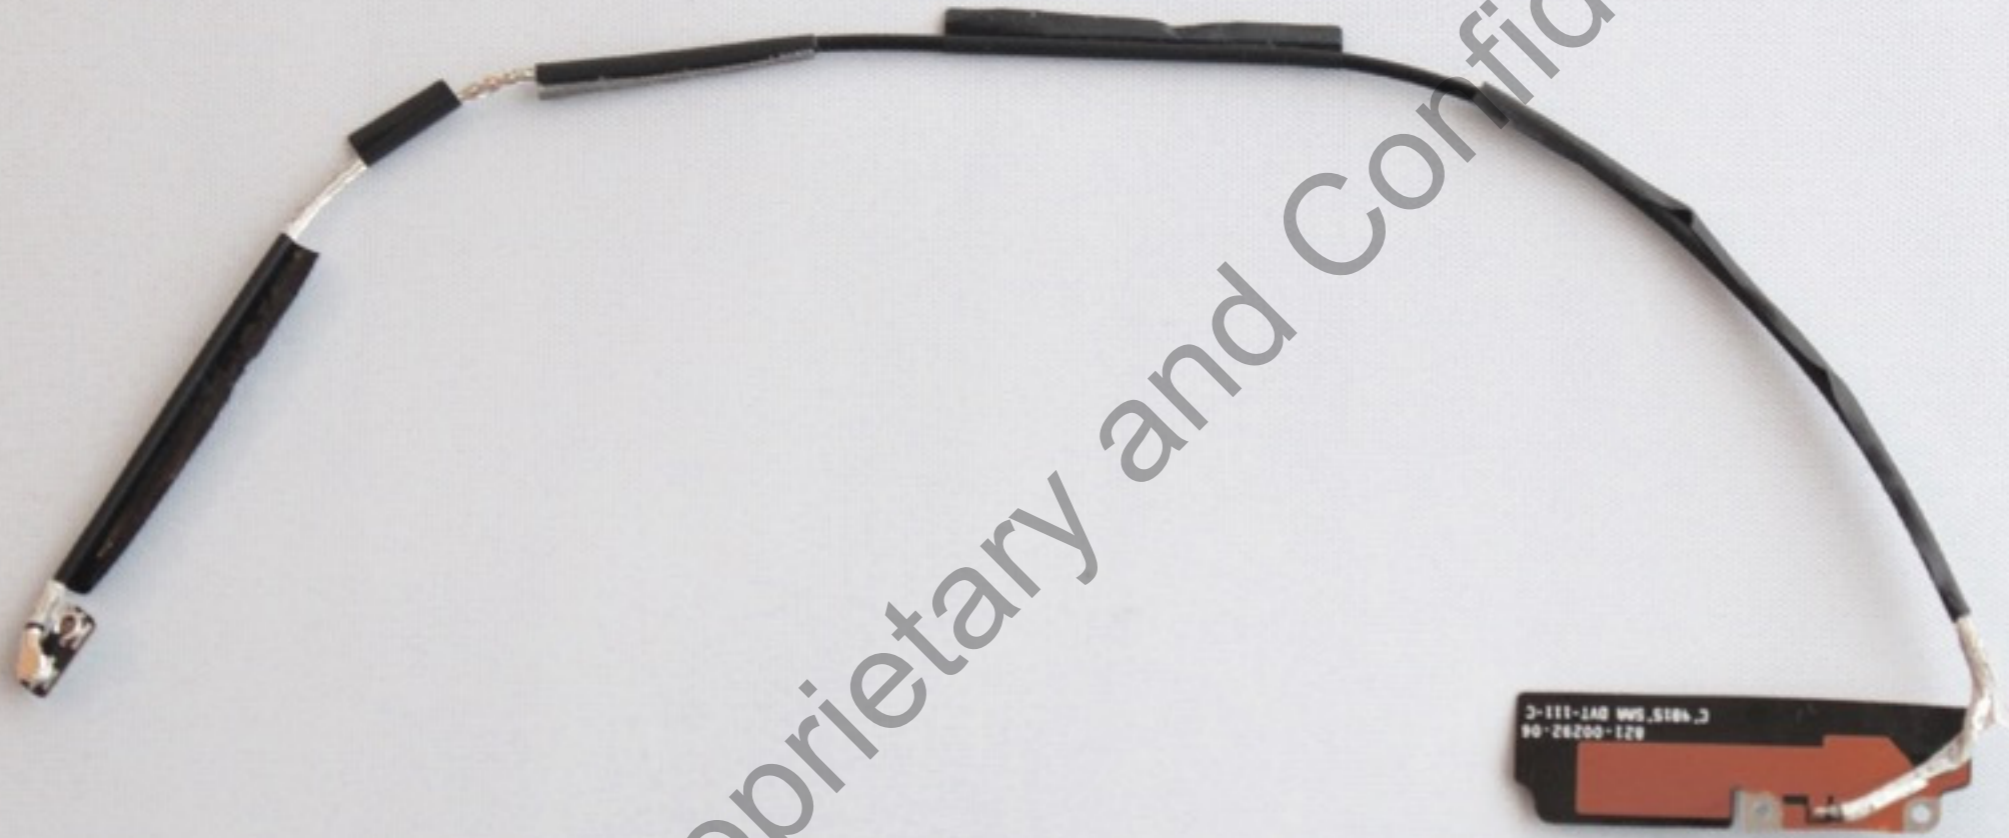

A1673

WiFi Antenna A - Front