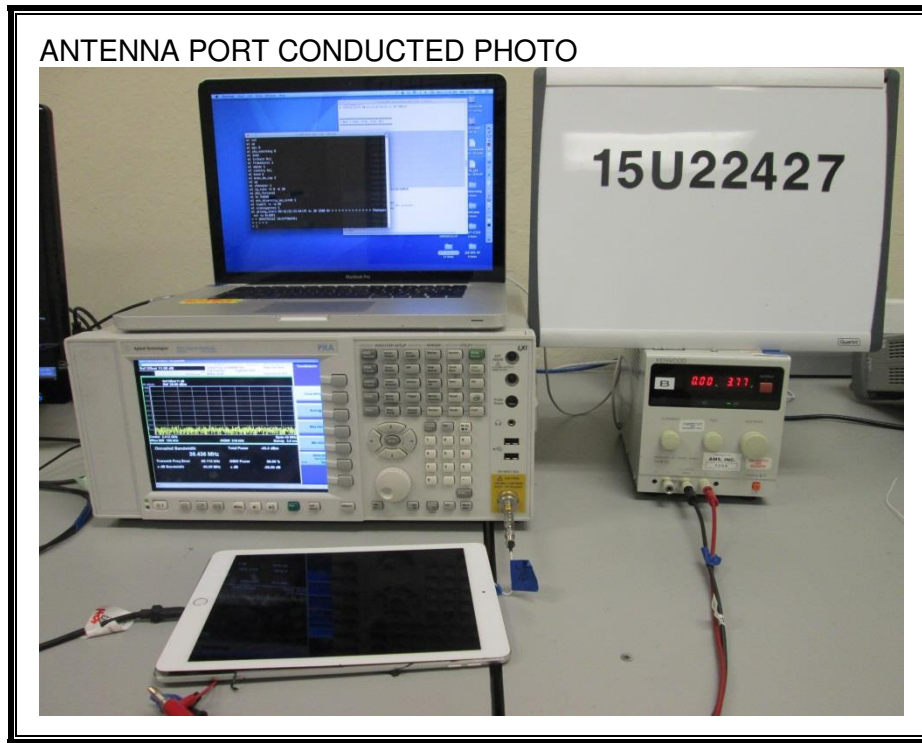

11. SETUP PHOTOS

ANTENNA PORT CONDUCTED RF MEASUREMENT SETUP

RADIATED RF MEASUREMENT SETUP (BELOW 1 GHz)

RADIATED RF MEASUREMENT SETUP (ABOVE 1 GHz)

RADIATED RF MEASUREMENT SETUP FOR PORTABLE CONFIGURATION

Y-AXIS FRONT PHOTO

Y-AXIS BACK PHOTO

POWERLINE CONDUCTED EMISSIONS MEASUREMENT SETUP

EUT POWERED BY AC/DC ADAPTER VIA USB CABLE

EUT POWERED BY HOST PC VIA USB CABLE

END OF REPORT