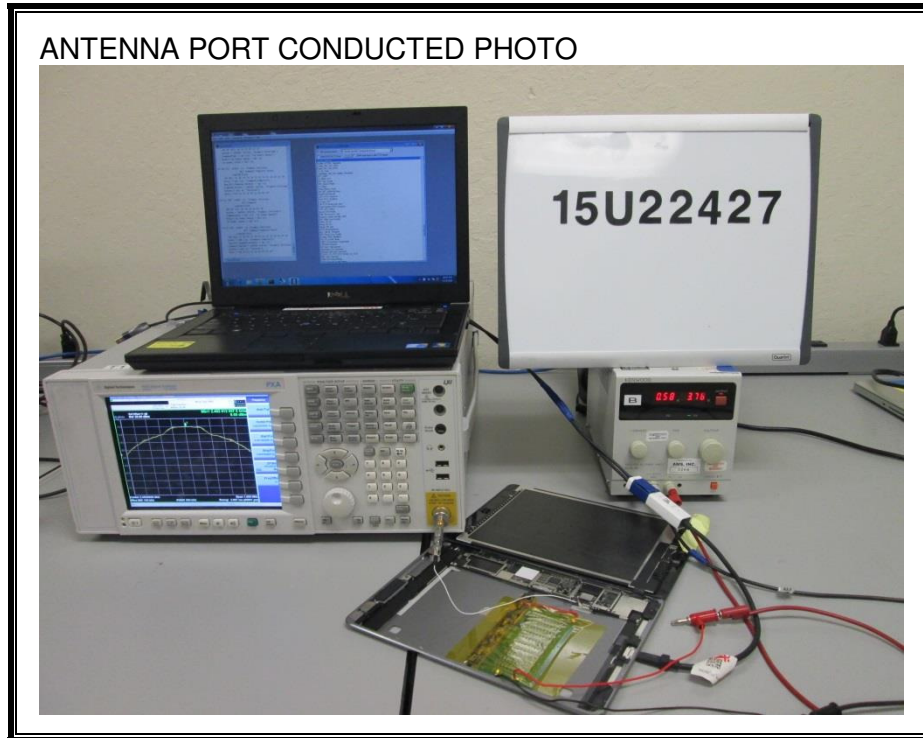

10. SETUP PHOTOS

ANTENNA PORT CONDUCTED RF MEASUREMENT SETUP

RADIATED RF MEASUREMENT SETUP (BELOW 1 GHz)

RADIATED RF MEASUREMENT SETUP (ABOVE 1 GHz)

RADIATED RF MEASUREMENT SETUP FOR PORTABLE CONFIGURATION

Y-AXIS FRONT PHOTO

Y-AXIS BACK PHOTO

Z-AXIS FRONT PHOTO

Z-AXIS BACK PHOTO

POWERLINE CONDUCTED EMISSIONS MEASUREMENT SETUP WITH AC/DC POWER SUPPLY

LINE CONDUCTED FRONT PHOTO

LINE CONDUCTED BACK PHOTO

POWERLINE CONDUCTED EMISSIONS MEASUREMENT WITH LAPTOP SETUP

LINE CONDUCTED FRONT PHOTO

LINE CONDUCTED BACK PHOTO

END OF REPORT